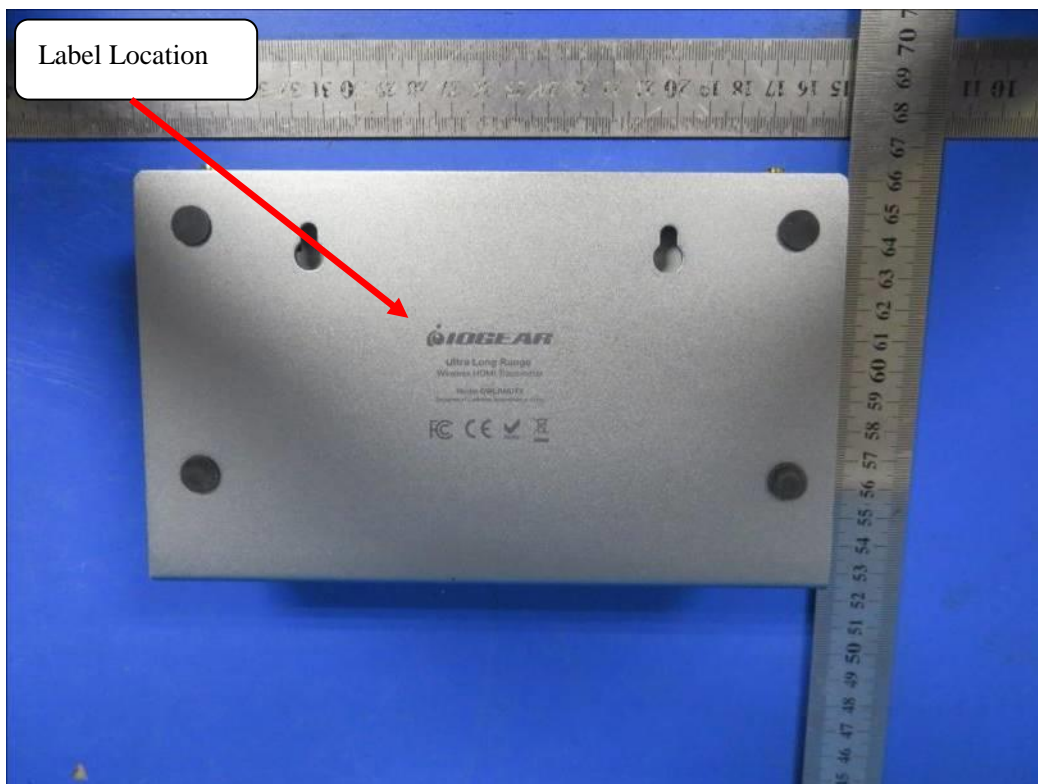

### LABEL AND LOCATION

GWLRHDTX  
FCC ID: QLEGWLR  
IC:8740A-GWLR

(Size: L2.0cm\*W1.2 cm)

Material: Tagboard  
Glue: adhesive sticker  
Font color: Black  
Label color: White