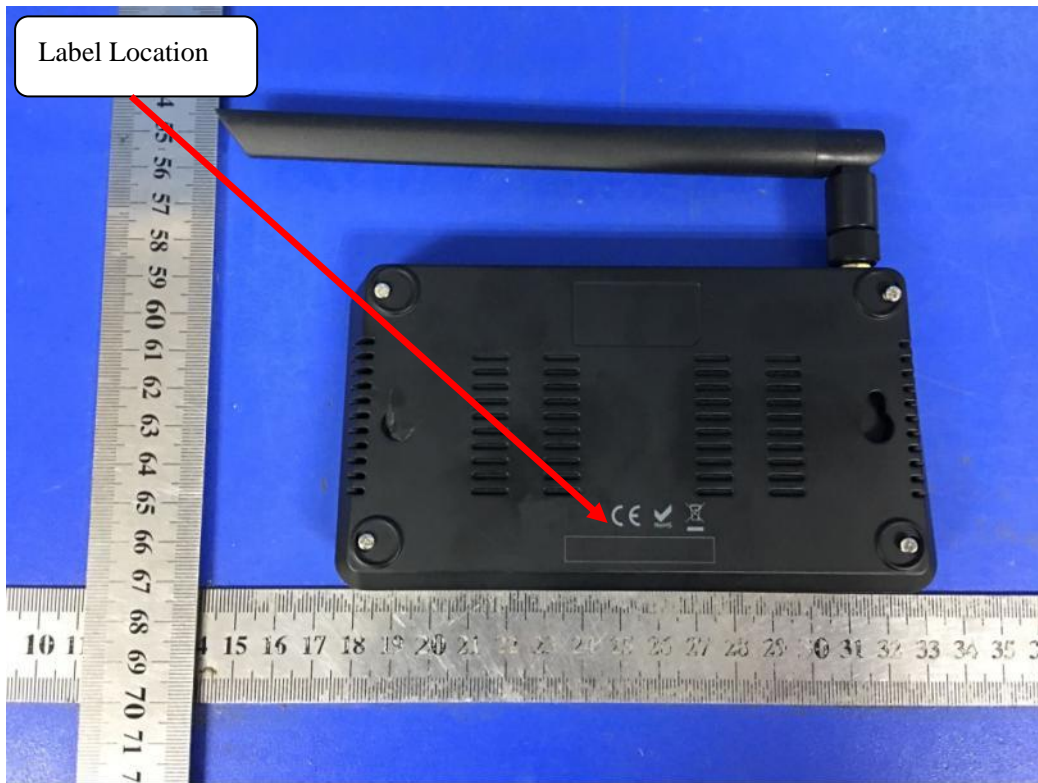

LABEL AND LOCATION

Long Range Wireless Video Extender
GWHDKIT11
FCC ID: QLEGWAR
IC: 8740A-GWAR

Long Range Wireless Video Extender
GWMRHDKIT
FCC ID: QLEGWAR
IC: 8740A-GWAR

Long Range Wireless Video Extender
GWL RHDKIT
FCC ID: QLEGWAR
IC: 8740A-GWAR

Long Range Wireless Video Extender
GWHD4K3KIT
FCC ID: QLEGWAR
IC: 8740A-GWAR

Long Range Wireless Video Extender
GWMRHD4K3KIT
FCC ID: QLEGWAR
IC: 8740A-GWAR

Long Range Wireless Video Extender
GWL RHDKIT
FCC ID: QLEGWAR
IC: 8740A-GWAR

Long Range Wireless Video Extender
QLEGWARX
FCC ID: QLEGWAR
IC: 8740A-GWAR

(Size: L2.0cm*W1.2 cm)

Material: Tagboard
Glue: adhesive sticker
Font color: Black
Label color: White