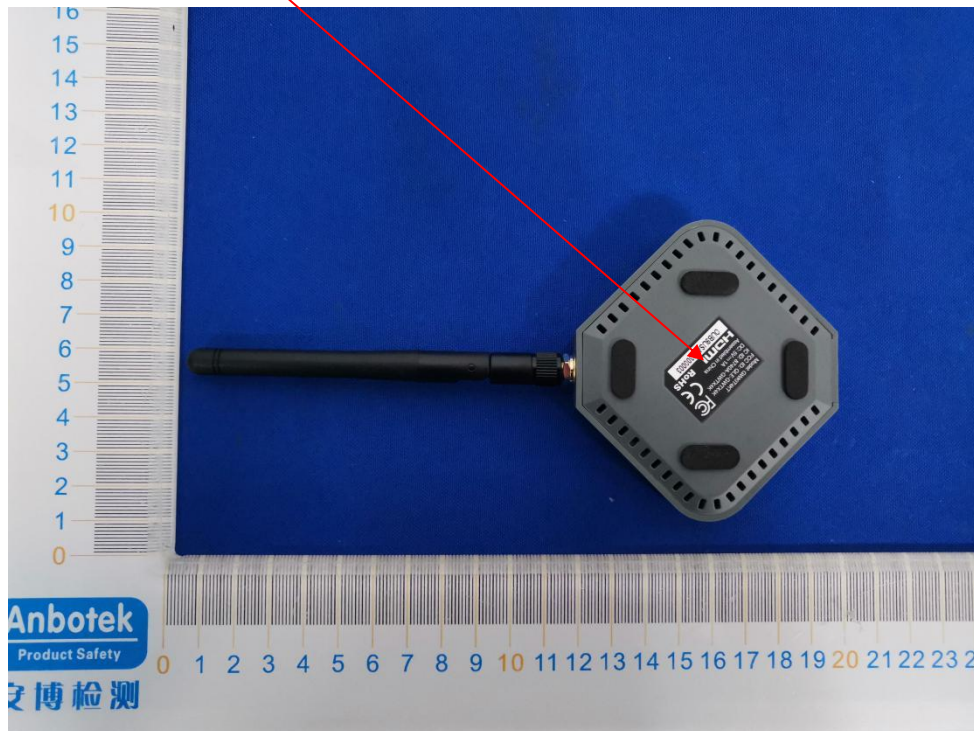

Label Location On EUT

Label

Product Name: 4K Wireless HD TV Connection Kit

Model No.: GWKIT4KT

FCC ID: QLE-GWTX4K

This device complies with Part 15 of the FCC Rules. Operation is subject to the following two conditions: