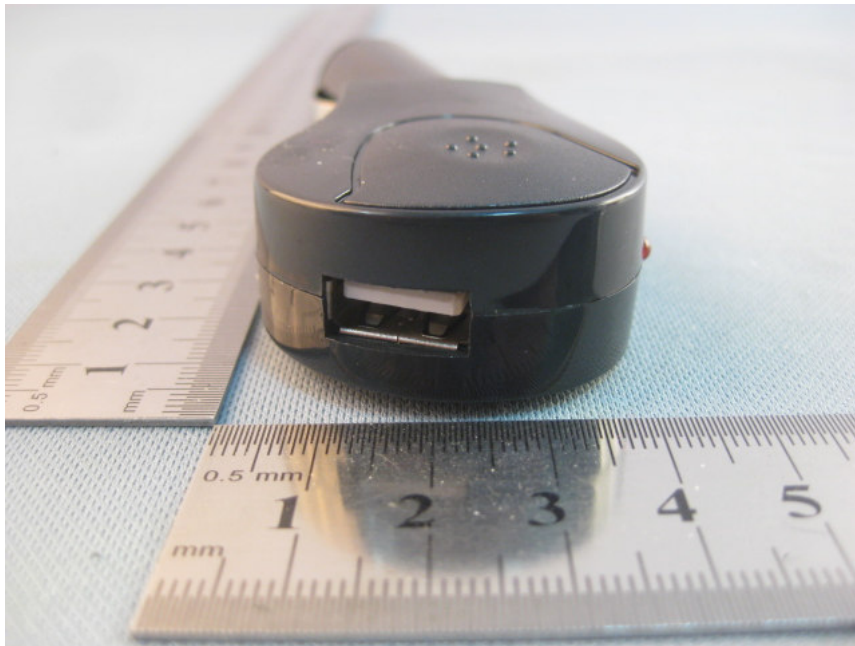

# 1 Photographs - EUT Constructional Details

PLUG IN CAR CHARGER

10R-03 09101

Model: CS0105/ CU0105

Input DC 12-24V

Output: DC5.0V 500mA

Made in China