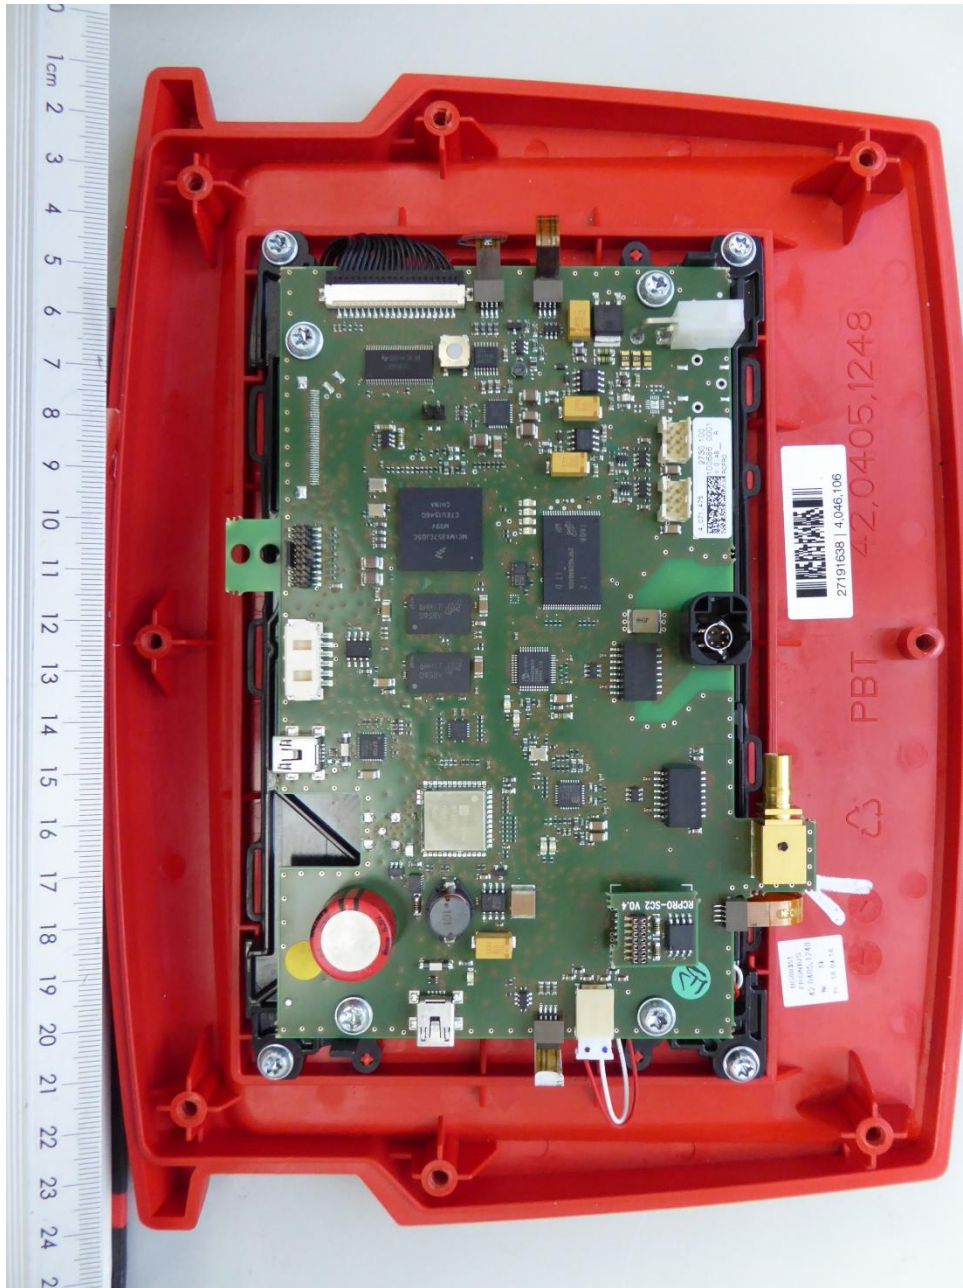

Annex C Internal photos

161548\_10.JPG: RC Panel Pro, internal view 1

Annex C Internal photos

161548\_11.JPG: RC Panel Pro, internal view 2

Annex C Internal photos

161548\_12.JPG: RC Panel Pro, internal view 3

Annex C Internal photos

161548\_13.JPG: RC Panel Pro, internal view 4

Annex C Internal photos

161548\_14.JPG: RC Panel Pro, internal view 5

Annex C Internal photos

161548\_15.JPG: RC Panel Pro, detail view to radio module

Annex C Internal photos

161548\_17.JPG: RC Panel Pro, detail view to radio module (shielding removed)

Annex C Internal photos

161548\_18.JPG: RC Panel Pro, Radio module removed, bottom view

Annex C Internal photos

161548\_19.JPG: RC Panel Pro, top view to main PCB (radio module removed)