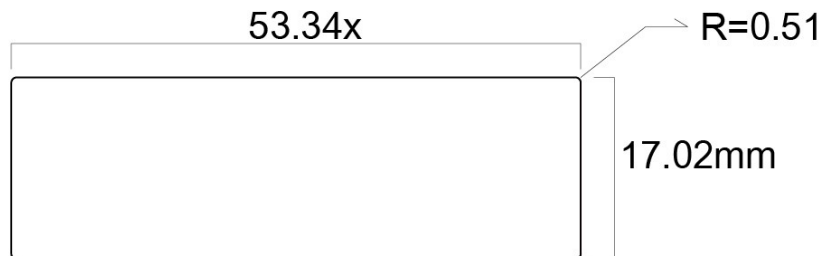

# \* MAXcam 360c \*

S/N LABEL (UNIT)

Q'TY: 1pcs

1:1

BGPC PRINTING

UNIT

S/N LABEL (UNIT)

BACK