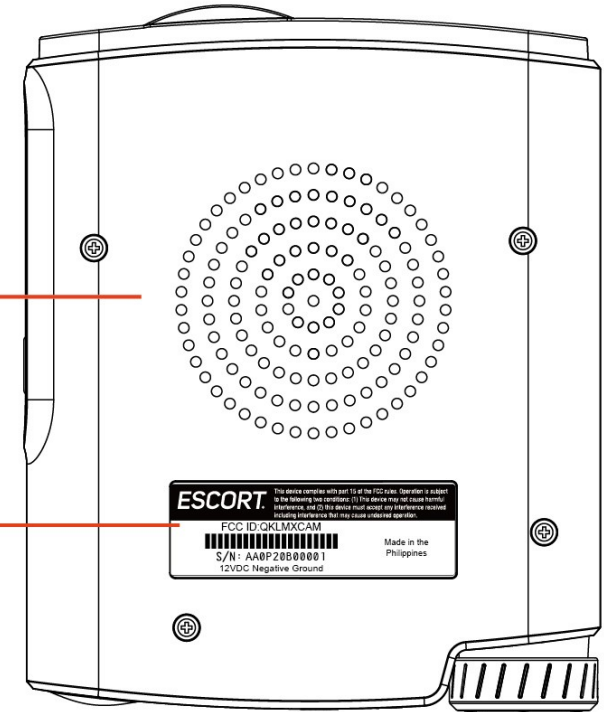

# \* MAXcam 360c \*

S/N LABEL (UNIT)

Q'TY: 1pcs

1:1

BGPC PRINTING

UNIT

S/N LABEL (UNIT)

BACK