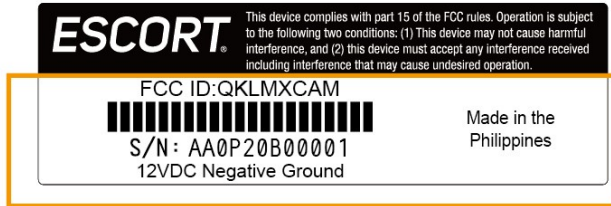

# \* MAXcam 360c \*

S/N LABEL (UNIT)

Q'TY: 1pcs

1:1

BGPC PRINTING

UNIT

S/N LABEL (UNIT)

BACK