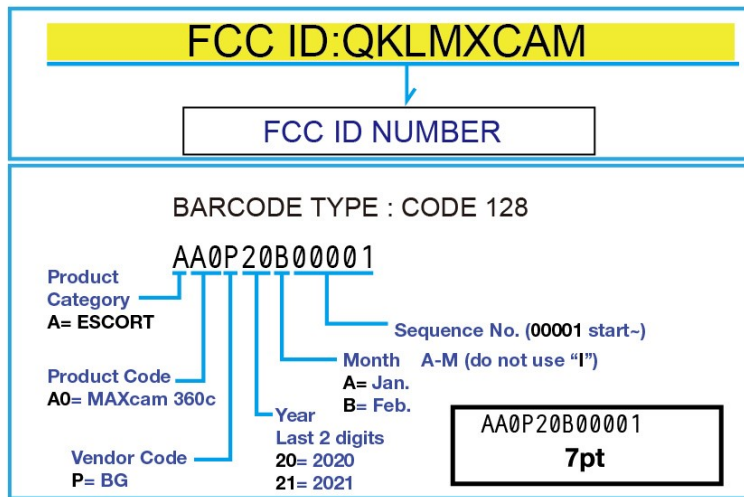

# \* MAXcam 360c \*

S/N LABEL (UNIT)

Q'TY: 1pcs

1:1

BGPC PRINTING

UNIT

S/N LABEL (UNIT)

BACK