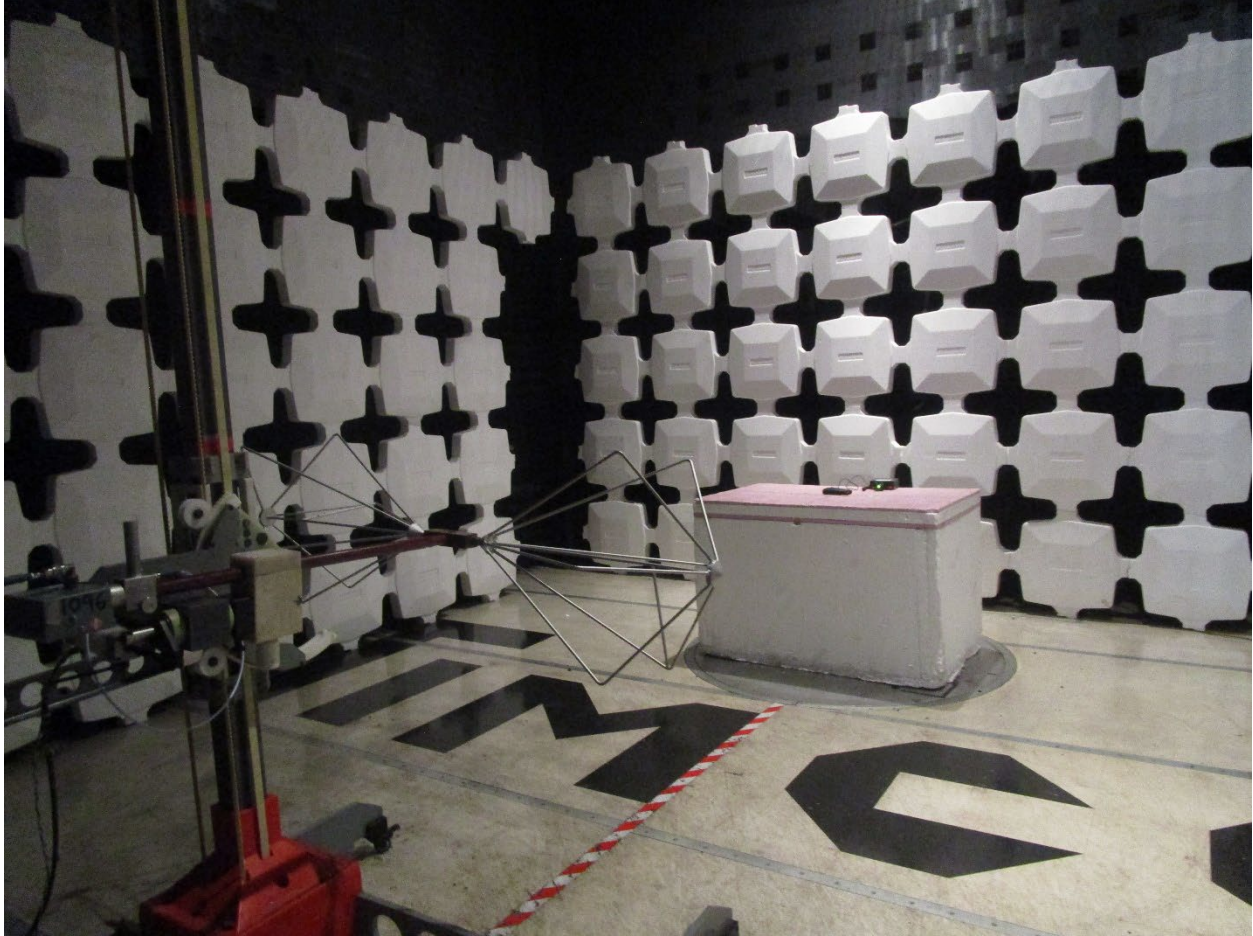

ANNEX B – Test Setup Photograph Exhibit

Escort Incorporated
Model: MAX 3
FCC ID: QKLMAX3V2

Conducted Test Setup

Radiated Testing, Table Setup #1

Radiated Testing, Table Setup #2

Radiated Testing, Below 1 GHz

Radiated Testing, Below 1 GHz #2

Radiated Testing, Above 1 GHz

Radiated Testing, Above 1 GHz #2