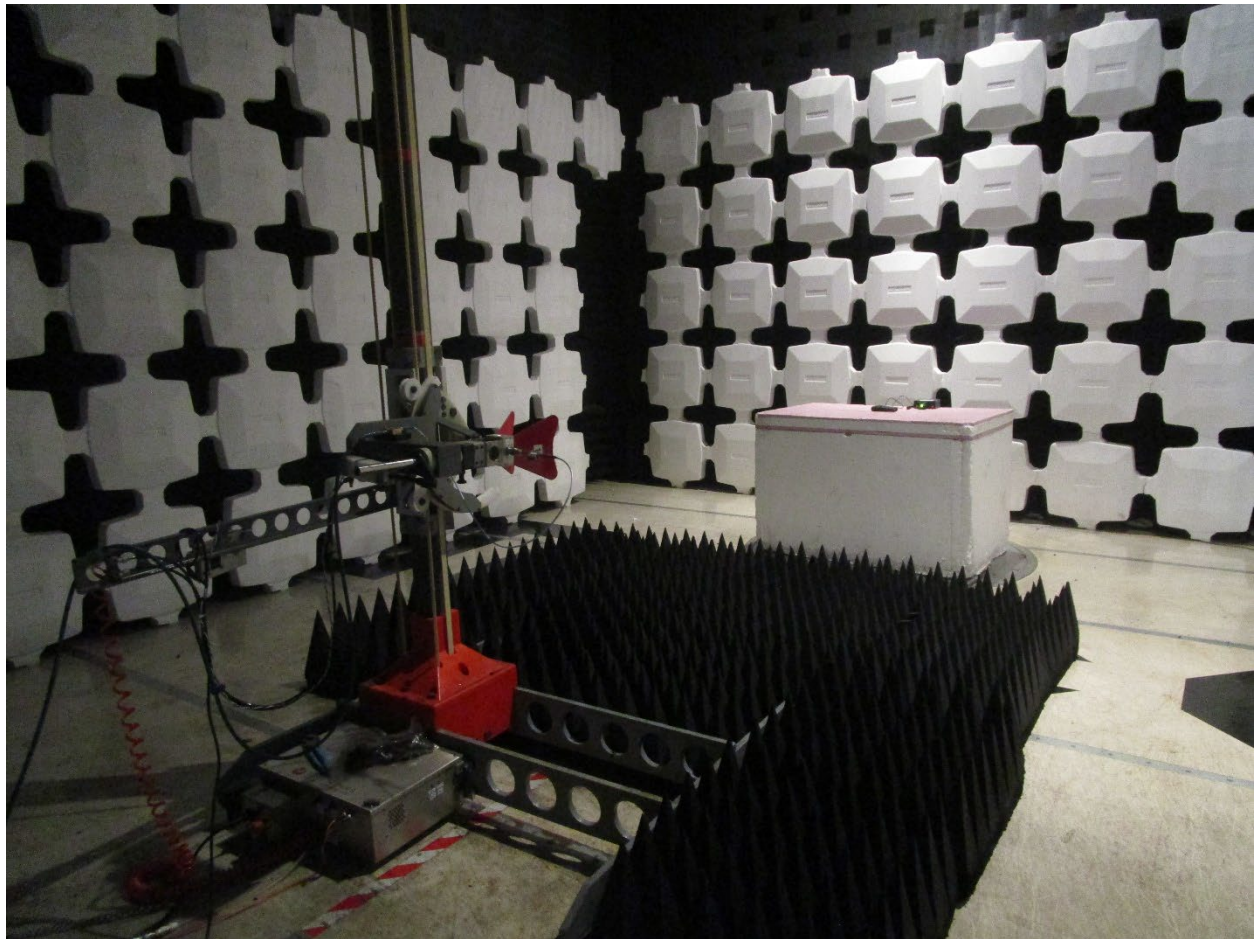

ANNEX B – Test Setup Photograph Exhibit

Escort Incorporated
Model: MAX 3
FCC ID: QKLMAX3V2

Conducted Test Setup

Radiated Testing, Table Setup #1

Radiated Testing, Table Setup #2

Radiated Testing, Below 1 GHz

Radiated Testing, Below 1 GHz #2

Radiated Testing, Above 1 GHz

Radiated Testing, Above 1 GHz #2