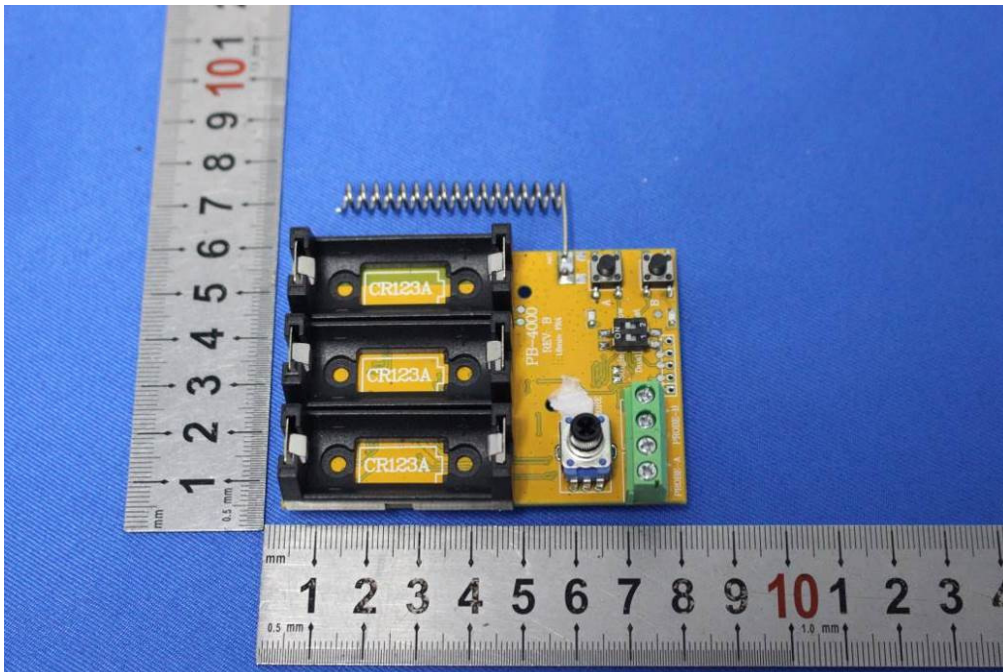

Internal Photos for SZEM1904012681CR

FCC ID: QK8PB-4000

1 EUT Constructional Details

Antenna