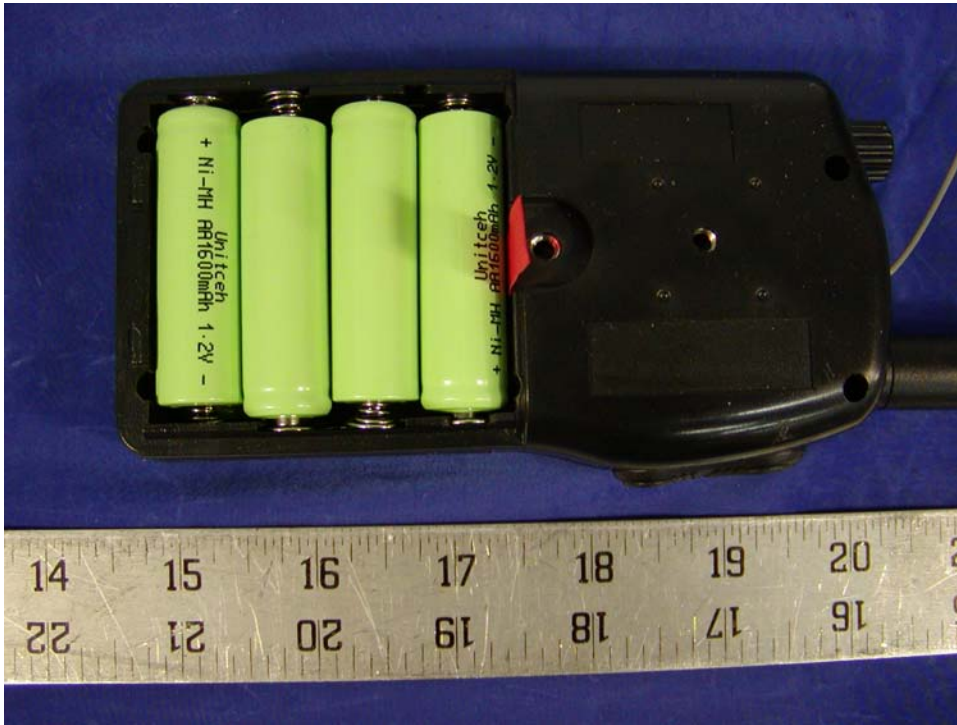

EXHIBIT C - EUT INTERNAL PHOTOGRAPHS

Main Board - Component View

Main Board - Solder View

Transceiver - Component View

Transceiver - Solder View

Attached Antenna

Power Adapter Overall View

Battery Installed Cover Off View

Battery Removed Cover Off View