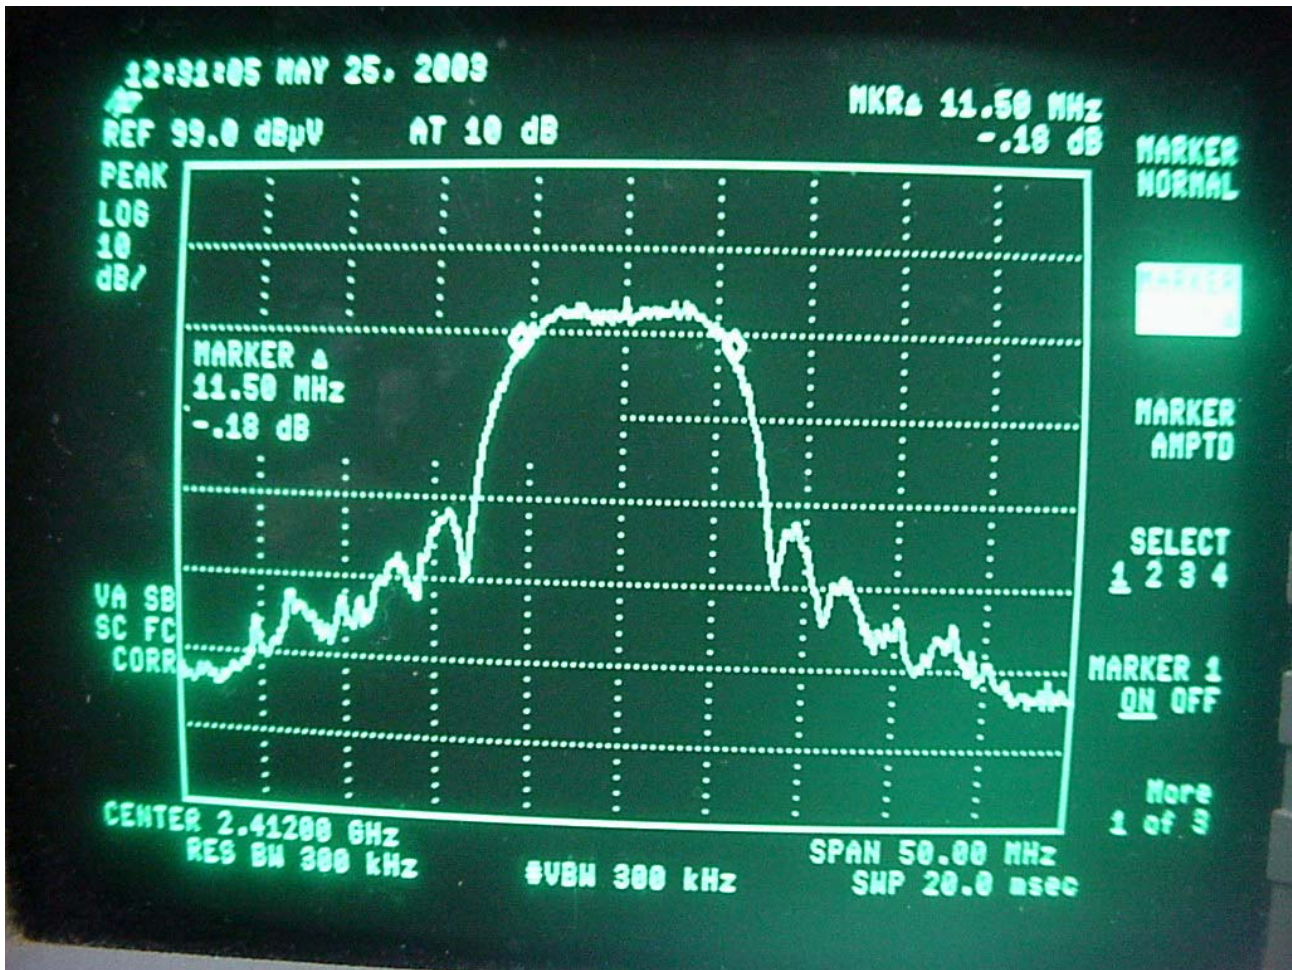

EMC Technologies Pty Ltd - Report No. M030531_Certification_Albian2

APPENDIX H - EUT CHANNEL BANDWIDTH PLOTS

CHANNEL BANDWIDTH PLOTS

Channel 1: 2412 MHz

CHANNEL BANDWIDTH PLOTS

Channel 6: 2437 MHz

CHANNEL BANDWIDTH PLOTS

Channel 11: 2462 MHz