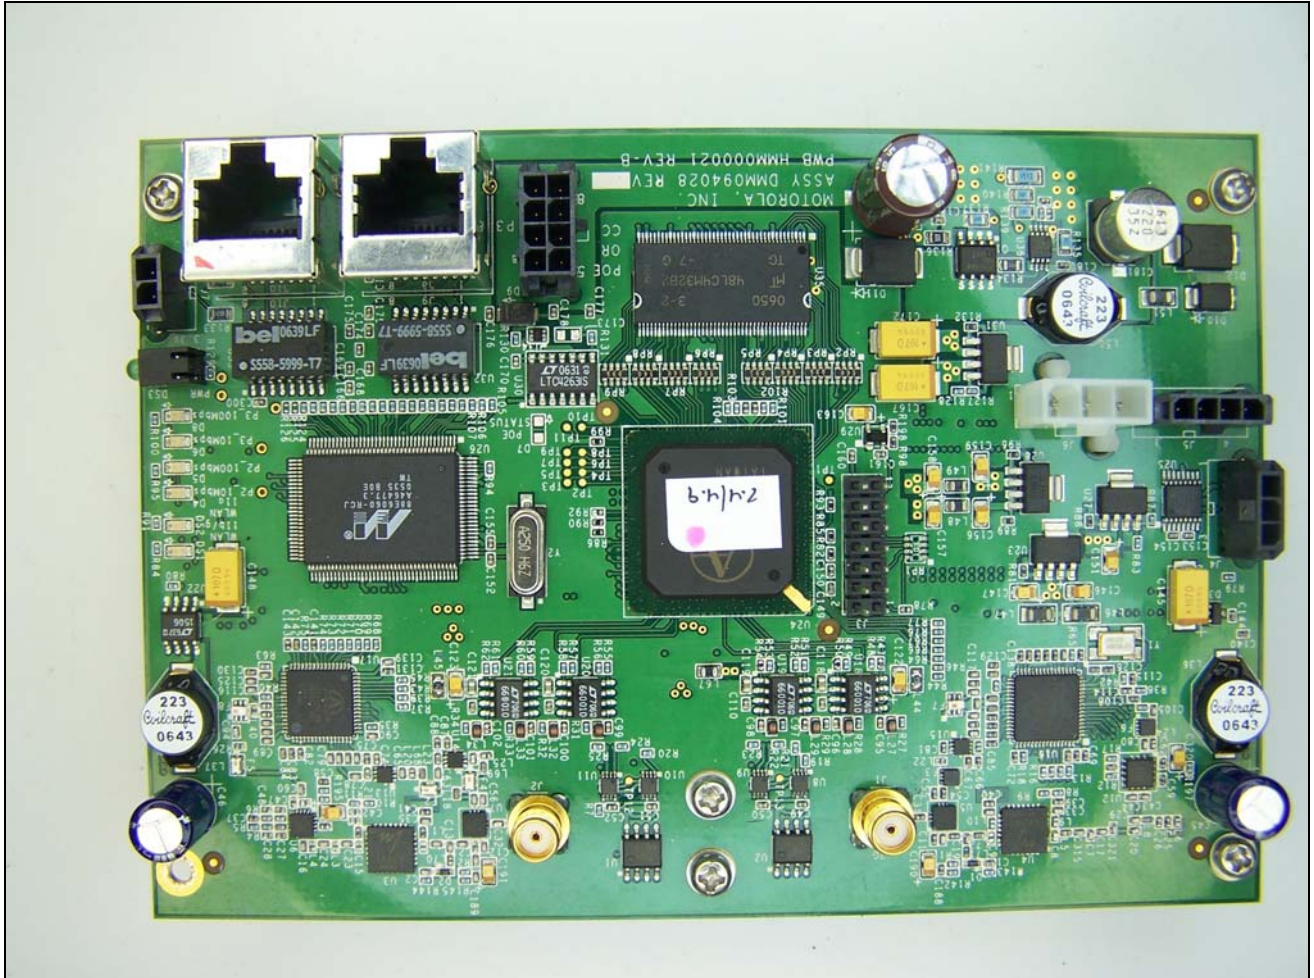

Internal Photographs of the MOTOMESH Duo 4300-49 (4.9 GHz 802.11a)

Photograph 1

Internal Photographs of the MOTOMESH Duo 4300-49 (4.9 GHz 802.11a)

Photograph 2

Internal Photographs of the MOTOMESH Duo 4300-49 (4.9 GHz 802.11a)

Photograph 3

Internal Photographs of the MOTOMESH Duo 4300-49 (4.9 GHz 802.11a)

Photograph 4

Internal Photographs of the MOTOMESH Duo 4300-49 (4.9 GHz 802.11a)

Photograph 5

Internal Photographs of the MOTOMESH Duo 4300-49 (4.9 GHz 802.11a)

Photograph 6

Internal Photographs of the MOTOMESH Duo 4300-49 (4.9 GHz 802.11a)

Photograph 7