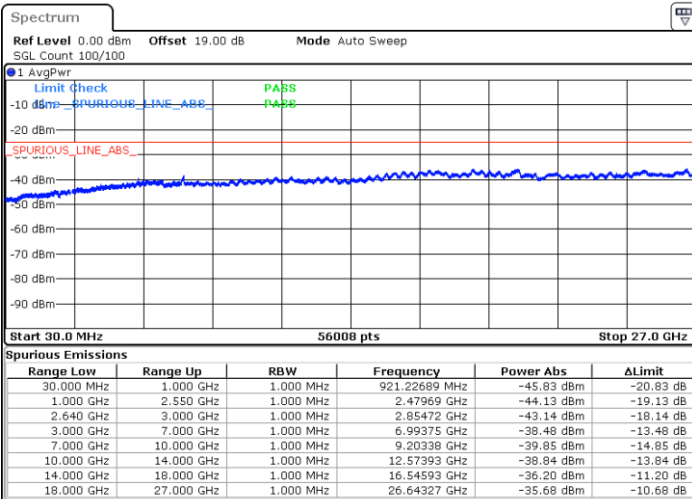

Middle Channel / 16QAM

Date: 21.MAY.2019 20:32:16

Date: 21.MAY.2019 20:33:12

Highest Channel / QPSK

Highest Channel / 16QAM

Date: 21.MAY.2019 20:38:47

Date: 21.MAY.2019 20:39:43

LTE Band 38 / 5MHz

Lowest Channel / 64QAM

Middle Channel / 64QAM

Date: 21 MAY 2019 20:52:19

Date: 21 MAY 2019 20:53:16

Highest Channel / 64QAM

Date: 21 MAY 2019 20:56:33

LTE Band 38 / 10MHz

Lowest Channel / 64QAM