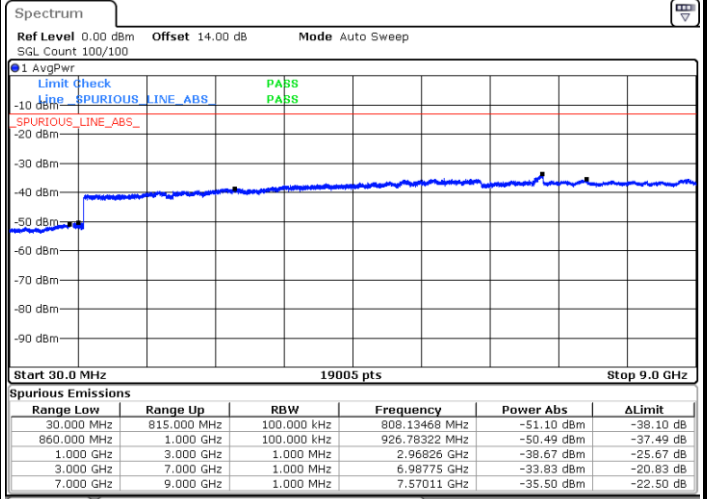

Date: 19.MAY.2019 11:15:09

Middle Channel / QPSK

Middle Channel / 16QAM

Date: 19.MAY.2019 11:16:34

Date: 19.MAY.2019 11:17:03

LTE Band 26 / 1.4MHz

Lowest Channel / 64QAM

Middle Channel / 64QAM

Date: 19.MAY.2019 11:26:26

Date: 19.MAY.2019 11:26:54

Highest Channel / 64QAM

Date: 19.MAY.2019 11:27:22

LTE Band 26 / 3MHz

Lowest Channel / 64QAM

Middle Channel / 64QAM

Date: 19.MAY.2019 11:32:40

Date: 19.MAY.2019 11:33:35

Highest Channel / 64QAM

Date: 19.MAY.2019 11:34:07

LTE Band 26 / 5MHz

Lowest Channel / 64QAM

Middle Channel / 64QAM

Date: 19.MAY.2019 11:37:54

Date: 19.MAY.2019 11:39:01

Highest Channel / 64QAM

Date: 19.MAY.2019 11:39:28

LTE Band 26 / 10MHz

Lowest Channel / 64QAM

Middle Channel / 64QAM

Date: 19.MAY.2019 11:43:26

Date: 19.MAY.2019 11:43:52

Highest Channel / 64QAM