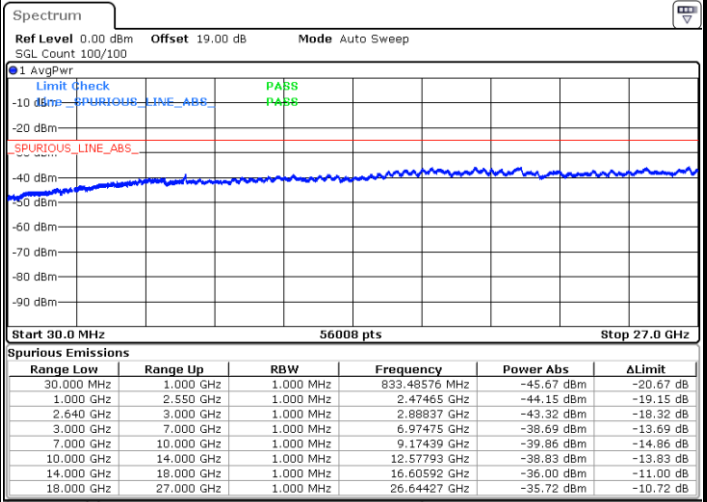

Date: 21.MAY.2019 20:00:36

Date: 21.MAY.2019 20:01:32

LTE Band 38 / 10MHz

Middle Channel / QPSK

Middle Channel / 16QAM

Date: 21.MAY.2019 20:02:28

Date: 21.MAY.2019 20:03:25

Highest Channel / QPSK

Highest Channel / 16QAM

Date: 21.MAY.2019 20:08:59

Date: 21.MAY.2019 20:09:55

LTE Band 38 / 15MHz

Lowest Channel / QPSK

Lowest Channel / 16QAM

Date: 21.MAY.2019 20:15:30

Date: 21.MAY.2019 20:16:26

Middle Channel / QPSK

Middle Channel / 16QAM

Date: 21.MAY.2019 20:17:22

Date: 21.MAY.2019 20:18:16

LTE Band 38 / 15MHz

Highest Channel / QPSK

Date: 21.MAY.2019 20:23:53

Highest Channel / 16QAM