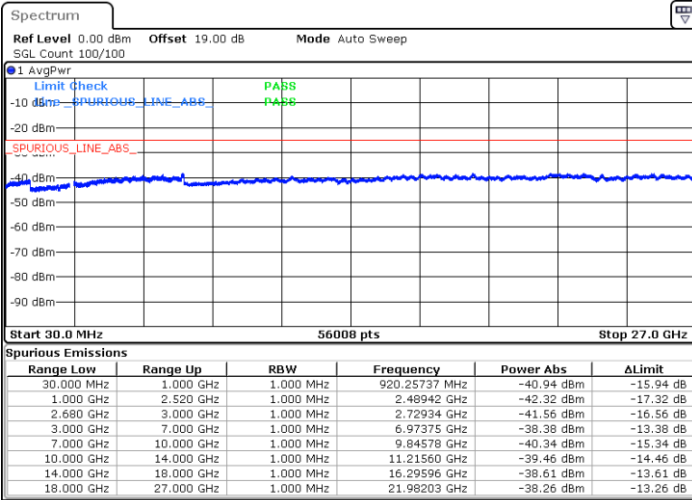

Date: 22 MAY 2019 18:40:13

Date: 22 MAY 2019 18:41:07

Middle Channel / QPSK

Middle Channel / 16QAM

Date: 22 MAY 2019 18:42:55

Date: 22 MAY 2019 18:43:49

LTE Band 41 / 5MHz

Highest Channel / QPSK

Highest Channel / 16QAM

Date: 22 MAY 2019 18:45:37

Date: 22 MAY 2019 18:46:32

LTE Band 41 / 10MHz

Lowest Channel / QPSK

Lowest Channel / 16QAM

Date: 22 MAY 2019 18:48:20

Date: 22 MAY 2019 18:49:14

LTE Band 41 / 10MHz

Middle Channel / QPSK

Middle Channel / 16QAM

Date: 22 MAY 2019 18:51:02

Date: 22 MAY 2019 18:51:56

Highest Channel / QPSK

Highest Channel / 16QAM

Date: 22 MAY 2019 18:53:45