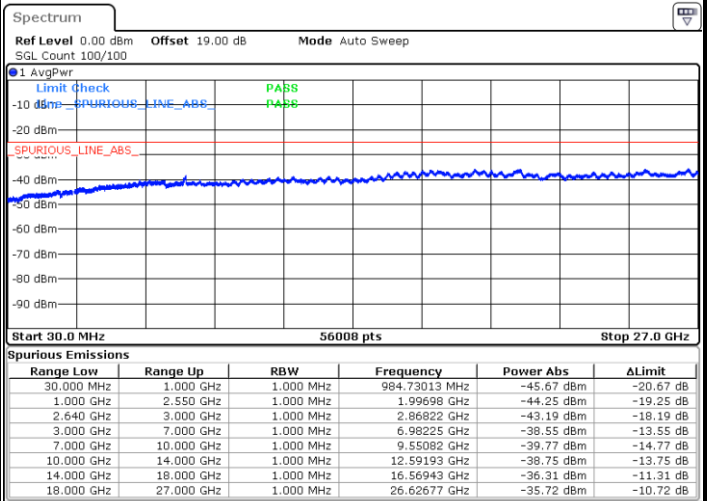

Date: 21.MAY.2019 20:00:36

Date: 21.MAY.2019 20:01:32

LTE Band 38 / 10MHz

Middle Channel / QPSK

Middle Channel / 16QAM

Date: 21.MAY.2019 20:02:28

Date: 21.MAY.2019 20:03:25

Highest Channel / QPSK

Highest Channel / 16QAM

Date: 21.MAY.2019 20:08:59

Date: 21.MAY.2019 20:09:55

LTE Band 38 / 15MHz

Lowest Channel / QPSK

Lowest Channel / 16QAM

Date: 21.MAY.2019 20:15:30

Date: 21.MAY.2019 20:16:26

Middle Channel / QPSK

Middle Channel / 16QAM

Date: 21.MAY.2019 20:17:22

Date: 21.MAY.2019 20:18:16

LTE Band 38 / 15MHz

Highest Channel / QPSK

Date: 21.MAY.2019 20:23:53

Highest Channel / 16QAM