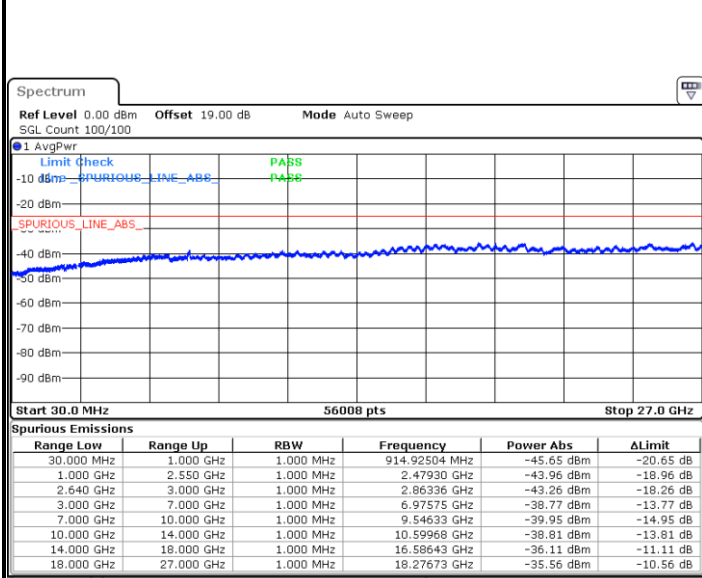

Lowest Channel / QPSK

Date: 21.MAY.2019 19:45:43

Lowest Channel / 16QAM

Date: 21.MAY.2019 19:46:39

Middle Channel / QPSK

Date: 21.MAY.2019 19:47:35

Middle Channel / 16QAM

Date: 21.MAY.2019 19:48:31

LTE Band 38 / 5MHz

Highest Channel / QPSK

Highest Channel / 16QAM

Date: 21.MAY.2019 19:54:06

Date: 21.MAY.2019 19:55:02

LTE Band 38 / 10MHz

Lowest Channel / QPSK

Lowest Channel / 16QAM