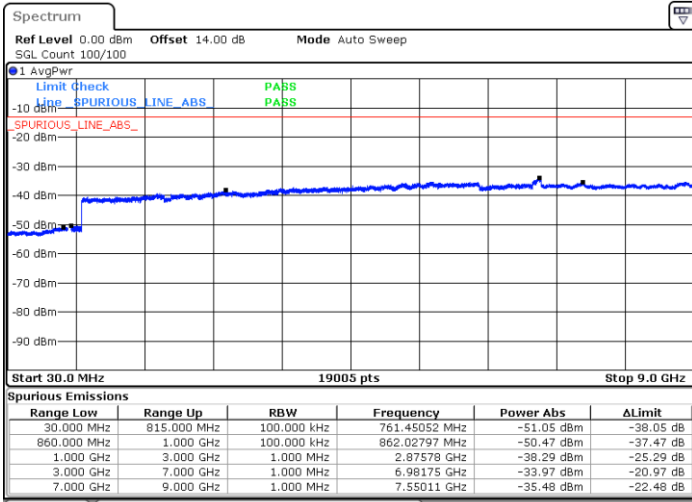

Highest Channel / 64QAM

Date: 19.MAY.2019 11:39:28

LTE Band 26 / 10MHz

Lowest Channel / 64QAM

Middle Channel / 64QAM

Date: 19.MAY.2019 11:43:26

Date: 19.MAY.2019 11:43:52

Highest Channel / 64QAM

Date: 19.MAY.2019 11:44:18

LTE Band 26 / 15MHz

Lowest Channel / 64QAM

Middle Channel / 64QAM

Date: 19.MAY.2019 11:48:45

Date: 19.MAY.2019 11:49:13

Highest Channel / 64QAM

Date: 19.MAY.2019 11:50:15