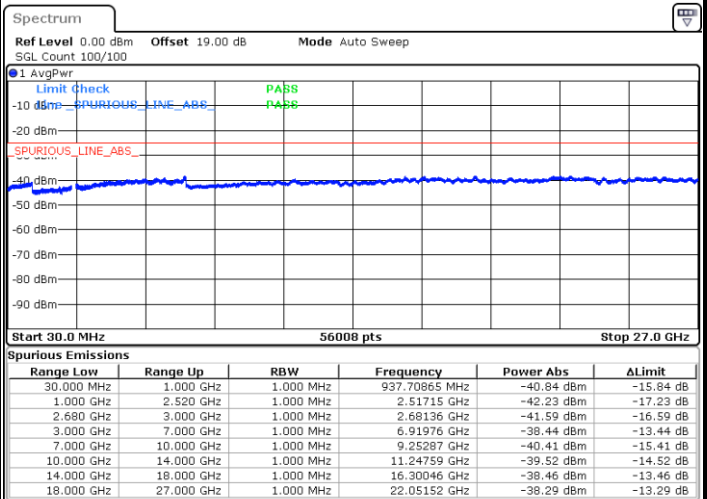

Date: 22 MAY 2019 18:40:13

Date: 22 MAY 2019 18:41:07

Middle Channel / QPSK

Middle Channel / 16QAM

Date: 22 MAY 2019 18:42:55

Date: 22 MAY 2019 18:43:49

LTE Band 41 / 5MHz

Highest Channel / QPSK

Highest Channel / 16QAM

Date: 22 MAY 2019 18:45:37

Date: 22 MAY 2019 18:46:32

LTE Band 41 / 10MHz

Lowest Channel / QPSK

Lowest Channel / 16QAM

Date: 22 MAY 2019 18:48:20

Date: 22 MAY 2019 18:49:14

LTE Band 41 / 10MHz

Middle Channel / QPSK

Middle Channel / 16QAM

Date: 22 MAY 2019 18:51:02

Date: 22 MAY 2019 18:51:56

Highest Channel / QPSK

Highest Channel / 16QAM

Date: 22 MAY 2019 18:53:45