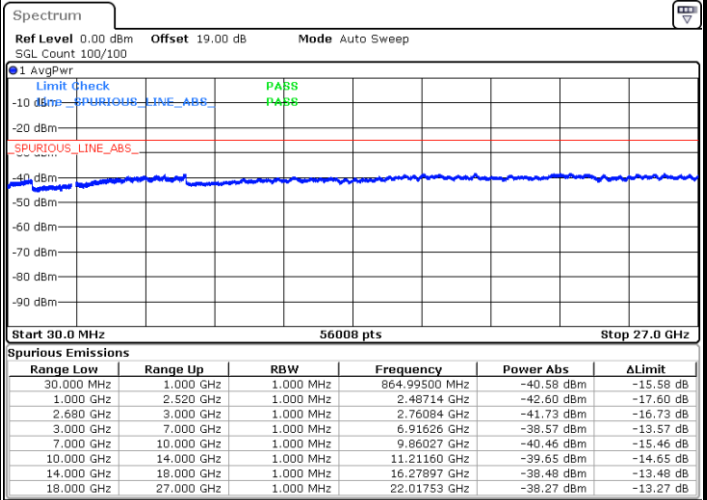

Date: 22 MAY 2019 18:40:13

Date: 22 MAY 2019 18:41:07

Middle Channel / QPSK

Middle Channel / 16QAM

Date: 22 MAY 2019 18:42:55

Date: 22 MAY 2019 18:43:49

LTE Band 41 / 5MHz

Highest Channel / QPSK

Highest Channel / 16QAM

Date: 22 MAY 2019 18:45:37

Date: 22 MAY 2019 18:46:32

LTE Band 41 / 10MHz

Lowest Channel / QPSK

Lowest Channel / 16QAM

Date: 22 MAY 2019 18:48:20

Date: 22 MAY 2019 18:49:14

LTE Band 41 / 10MHz

Middle Channel / QPSK

Middle Channel / 16QAM

Date: 22 MAY 2019 18:51:02

Date: 22 MAY 2019 18:51:56

Highest Channel / QPSK

Highest Channel / 16QAM

Date: 22 MAY 2019 18:53:45