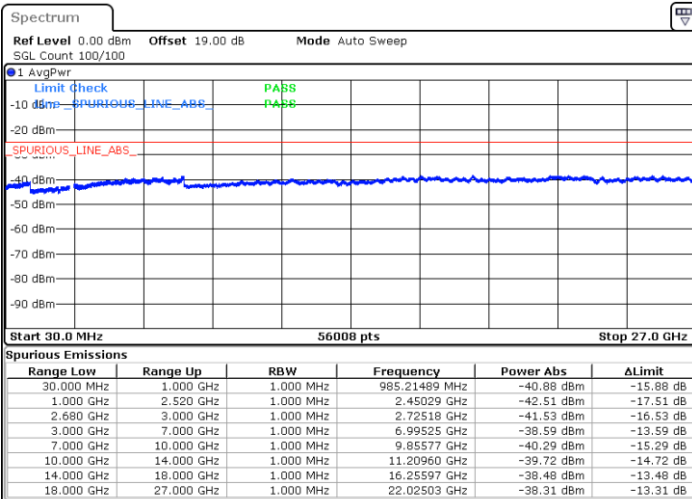

LTE Band 41 / 10MHz

Middle Channel / QPSK

Middle Channel / 16QAM

Date: 22 MAY 2019 18:51:02

Date: 22 MAY 2019 18:51:56

Highest Channel / QPSK

Highest Channel / 16QAM

Date: 22 MAY 2019 18:53:45

Date: 22 MAY 2019 18:54:39

LTE Band 41 / 15MHz

Lowest Channel / QPSK

Lowest Channel / 16QAM

Date: 22 MAY 2019 18:56:27

Date: 22 MAY 2019 18:57:21

Middle Channel / QPSK

Middle Channel / 16QAM