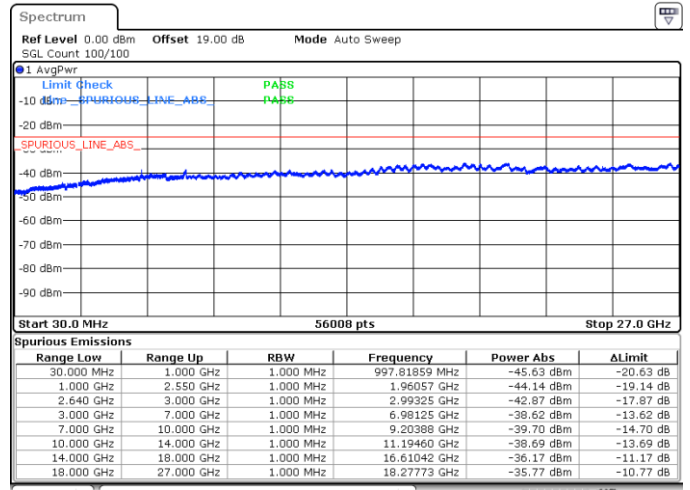

Middle Channel / 16QAM

Date: 21.MAY.2019 20:32:16

Date: 21.MAY.2019 20:33:12

Highest Channel / QPSK

Highest Channel / 16QAM

Date: 21.MAY.2019 20:38:47

Date: 21.MAY.2019 20:39:43

LTE Band 38 / 5MHz

Lowest Channel / 64QAM

Middle Channel / 64QAM

Date: 21 MAY 2019 20:52:19

Date: 21 MAY 2019 20:53:16

Highest Channel / 64QAM

Date: 21 MAY 2019 20:56:33

LTE Band 38 / 10MHz

Lowest Channel / 64QAM

Middle Channel / 64QAM

Highest Channel / 64QAM

LTE Band 38 / 15MHz

Lowest Channel / 64QAM

Middle Channel / 64QAM

Highest Channel / 64QAM

LTE Band 38 / 20MHz

Lowest Channel / 64QAM