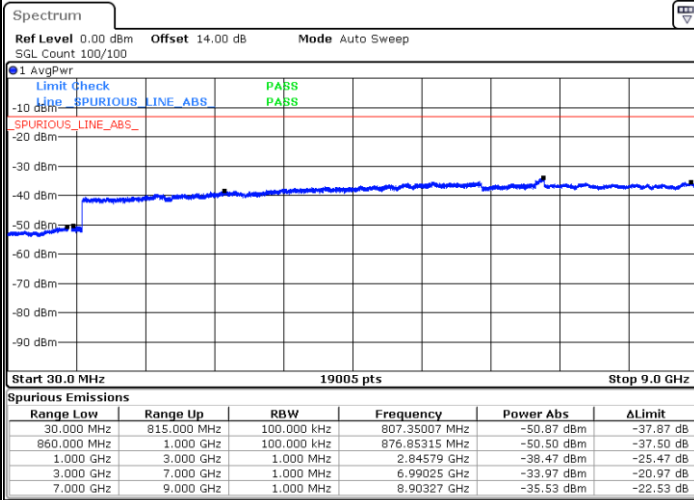

Date: 19.MAY.2019 11:01:51

LTE Band 26 / 5MHz

Highest Channel / QPSK

Date: 19.MAY.2019 11:02:46

Highest Channel / 16QAM

Date: 19.MAY.2019 11:02:17

LTE Band 26 / 10MHz

Lowest Channel / QPSK

Date: 19.MAY.2019 11:08:42

Lowest Channel / 16QAM

Date: 19.MAY.2019 11:07:43

LTE Band 26 / 10MHz

Middle Channel / QPSK

Middle Channel / 16QAM

Date: 19.MAY.2019 11:09:08

Date: 19.MAY.2019 11:09:35

Highest Channel / QPSK

Highest Channel / 16QAM

Date: 19.MAY.2019 11:10:27

Date: 19.MAY.2019 11:10:01

LTE Band 26 / 15MHz

Lowest Channel / QPSK

Lowest Channel / 16QAM

Date: 19.MAY.2019 11:16:05