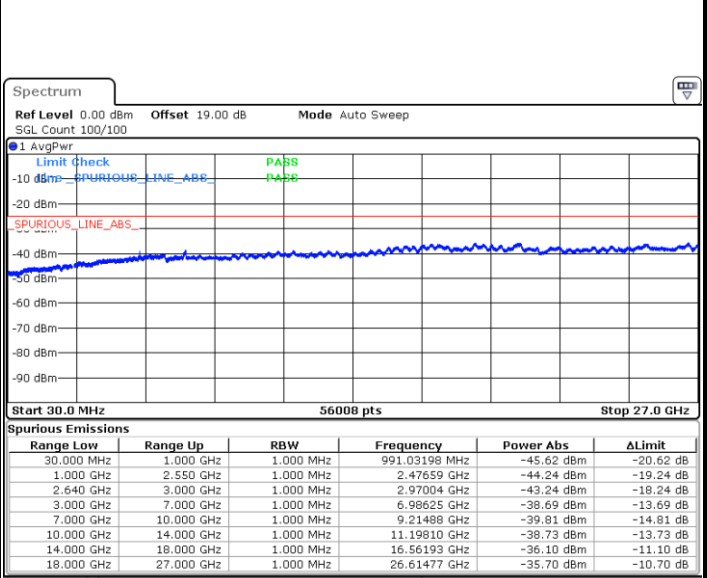

Lowest Channel / QPSK

Date: 21.MAY.2019 19:45:43

Lowest Channel / 16QAM

Date: 21.MAY.2019 19:46:39

Middle Channel / QPSK

Date: 21.MAY.2019 19:47:35

Middle Channel / 16QAM

Date: 21.MAY.2019 19:48:31

LTE Band 38 / 5MHz

Highest Channel / QPSK

Highest Channel / 16QAM

Date: 21.MAY.2019 19:54:06

Date: 21.MAY.2019 19:55:02

LTE Band 38 / 10MHz

Lowest Channel / QPSK

Lowest Channel / 16QAM