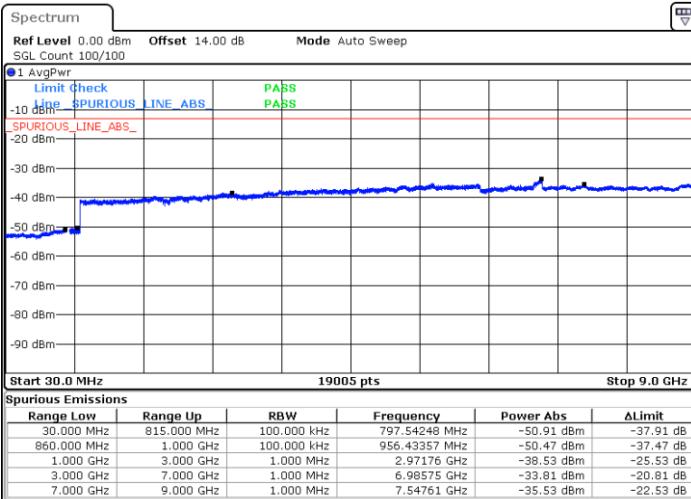

Date: 19.MAY.2019 11:08:42

Lowest Channel / 16QAM

Date: 19.MAY.2019 11:07:43

LTE Band 26 / 10MHz

Middle Channel / QPSK

Middle Channel / 16QAM

Date: 19.MAY.2019 11:09:08

Date: 19.MAY.2019 11:09:35

Highest Channel / QPSK

Highest Channel / 16QAM

Date: 19.MAY.2019 11:10:27

Date: 19.MAY.2019 11:10:01

LTE Band 26 / 15MHz

Lowest Channel / QPSK

Lowest Channel / 16QAM

Date: 19.MAY.2019 11:16:05

Date: 19.MAY.2019 11:15:09

Middle Channel / QPSK

Middle Channel / 16QAM

Date: 19.MAY.2019 11:16:34

Date: 19.MAY.2019 11:17:03

LTE Band 26 / 1.4MHz

Lowest Channel / 64QAM

Middle Channel / 64QAM