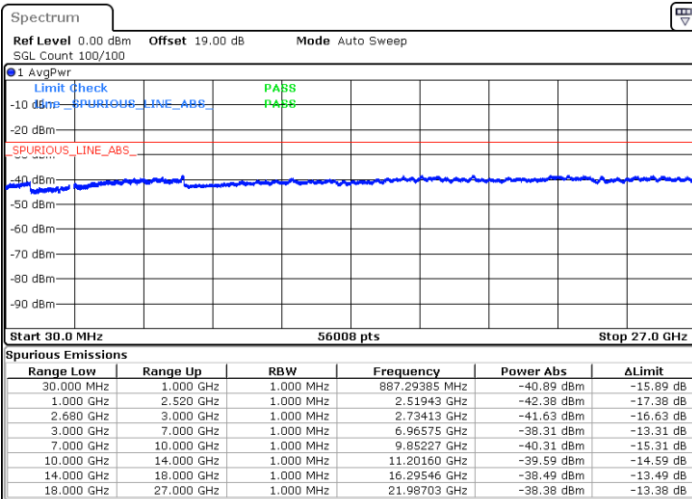

Highest Channel / 16QAM

Date: 22 MAY 2019 18:45:37

Date: 22 MAY 2019 18:46:32

LTE Band 41 / 10MHz

Lowest Channel / QPSK

Lowest Channel / 16QAM

Date: 22 MAY 2019 18:48:20

Date: 22 MAY 2019 18:49:14

LTE Band 41 / 10MHz

Middle Channel / QPSK

Middle Channel / 16QAM

Date: 22 MAY 2019 18:51:02

Date: 22 MAY 2019 18:51:56

Highest Channel / QPSK

Highest Channel / 16QAM

Date: 22 MAY 2019 18:53:45

Date: 22 MAY 2019 18:54:39

LTE Band 41 / 15MHz

Lowest Channel / QPSK

Lowest Channel / 16QAM

Date: 22 MAY 2019 18:56:27

Date: 22 MAY 2019 18:57:21

Middle Channel / QPSK

Middle Channel / 16QAM