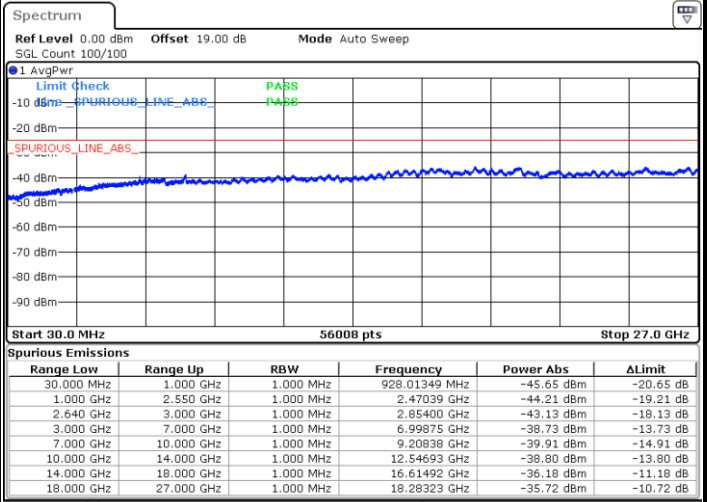

LTE Band 38 / 5MHz

Highest Channel / QPSK

Highest Channel / 16QAM

Date: 21.MAY.2019 19:54:06

Date: 21.MAY.2019 19:55:02

LTE Band 38 / 10MHz

Lowest Channel / QPSK

Lowest Channel / 16QAM

Date: 21.MAY.2019 20:00:36

Date: 21.MAY.2019 20:01:32

LTE Band 38 / 10MHz

Middle Channel / QPSK

Middle Channel / 16QAM

Date: 21.MAY.2019 20:02:28

Date: 21.MAY.2019 20:03:25

Highest Channel / QPSK

Highest Channel / 16QAM

Date: 21.MAY.2019 20:08:59

Date: 21.MAY.2019 20:09:55

LTE Band 38 / 15MHz

Lowest Channel / QPSK

Lowest Channel / 16QAM

Date: 21.MAY.2019 20:15:30

Date: 21.MAY.2019 20:16:26