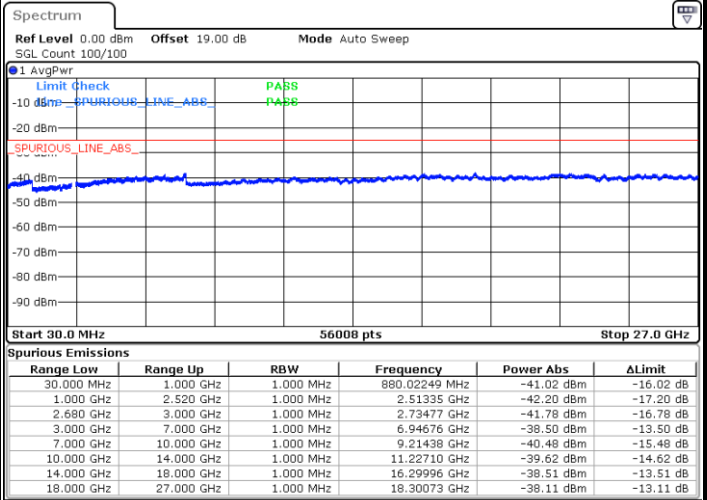

LTE Band 41 / 10MHz

Middle Channel / QPSK

Middle Channel / 16QAM

Date: 22 MAY 2019 18:51:02

Date: 22 MAY 2019 18:51:56

Highest Channel / QPSK

Highest Channel / 16QAM

Date: 22 MAY 2019 18:53:45

Date: 22 MAY 2019 18:54:39

LTE Band 41 / 15MHz

Lowest Channel / QPSK

Lowest Channel / 16QAM

Date: 22 MAY 2019 18:56:27

Date: 22 MAY 2019 18:57:21

Middle Channel / QPSK

Middle Channel / 16QAM