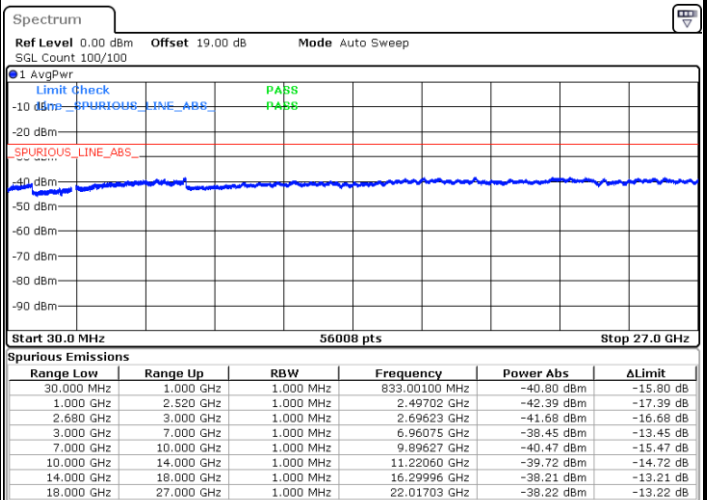

Middle Channel / 64QAM

Date: 21 MAY 2019 21:48:12

Date: 21 MAY 2019 21:48:08

Highest Channel / 64QAM

Date: 21 MAY 2019 21:48:12

LTE Band 41 / 5MHz

Lowest Channel / QPSK

Lowest Channel / 16QAM

Date: 22 MAY 2019 18:40:13

Date: 22 MAY 2019 18:41:07

Middle Channel / QPSK

Middle Channel / 16QAM

Date: 22 MAY 2019 18:42:55

Date: 22 MAY 2019 18:43:49

LTE Band 41 / 5MHz

Highest Channel / QPSK

Highest Channel / 16QAM

Date: 22 MAY 2019 18:45:37

Date: 22 MAY 2019 18:46:32

LTE Band 41 / 10MHz

Lowest Channel / QPSK

Lowest Channel / 16QAM

Date: 22 MAY 2019 18:48:20

Date: 22 MAY 2019 18:49:14