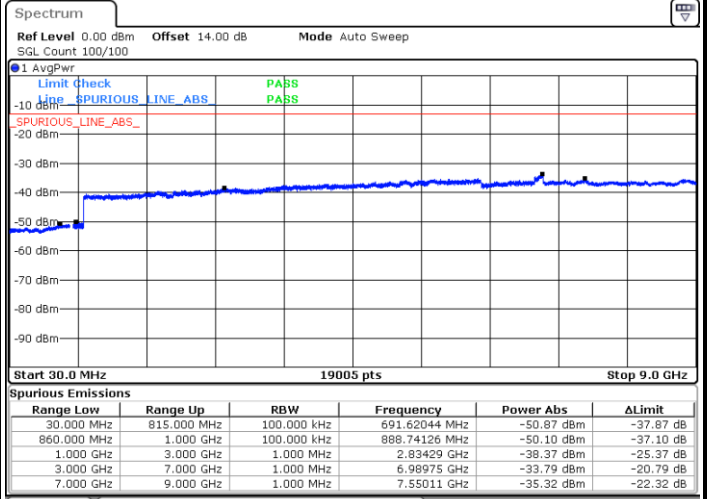

Date: 19.MAY.2019 11:26:26

Date: 19.MAY.2019 11:26:54

Highest Channel / 64QAM

Date: 19.MAY.2019 11:27:22

LTE Band 26 / 3MHz

Lowest Channel / 64QAM

Middle Channel / 64QAM

Date: 19.MAY.2019 11:32:40

Date: 19.MAY.2019 11:33:35

Highest Channel / 64QAM

Date: 19.MAY.2019 11:34:07

LTE Band 26 / 5MHz

Lowest Channel / 64QAM

Middle Channel / 64QAM

Date: 19.MAY.2019 11:37:54

Date: 19.MAY.2019 11:39:01

Highest Channel / 64QAM

Date: 19.MAY.2019 11:39:28

LTE Band 26 / 10MHz

Lowest Channel / 64QAM

Middle Channel / 64QAM

Date: 19.MAY.2019 11:43:26

Date: 19.MAY.2019 11:43:52

Highest Channel / 64QAM