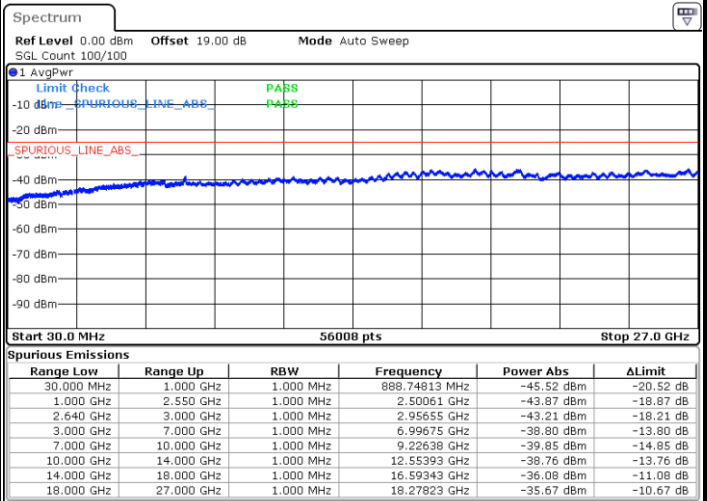

LTE Band 38 / 5MHz

Highest Channel / QPSK

Highest Channel / 16QAM

Date: 21.MAY.2019 19:54:06

Date: 21.MAY.2019 19:55:02

LTE Band 38 / 10MHz

Lowest Channel / QPSK

Lowest Channel / 16QAM

Date: 21.MAY.2019 20:00:36

Date: 21.MAY.2019 20:01:32

LTE Band 38 / 10MHz

Middle Channel / QPSK

Middle Channel / 16QAM

Date: 21.MAY.2019 20:02:28

Date: 21.MAY.2019 20:03:25

Highest Channel / QPSK

Highest Channel / 16QAM

Date: 21.MAY.2019 20:08:59

Date: 21.MAY.2019 20:09:55

LTE Band 38 / 15MHz

Lowest Channel / QPSK

Lowest Channel / 16QAM

Date: 21.MAY.2019 20:15:30

Date: 21.MAY.2019 20:16:26