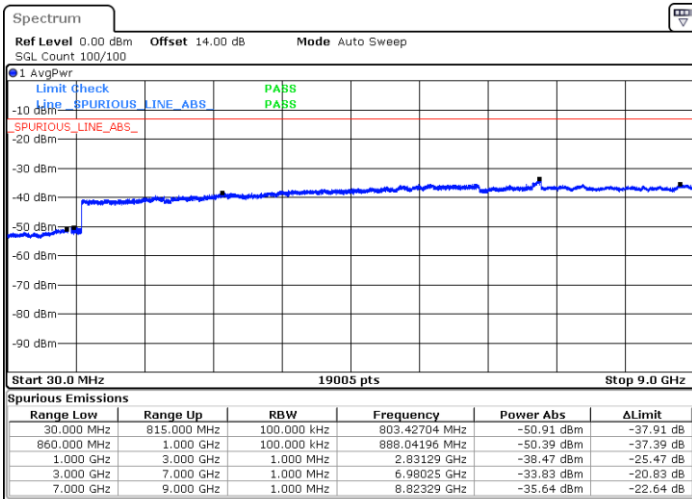

Highest Channel / QPSK

Highest Channel / 16QAM

Date: 19.MAY.2019 11:10:27

Date: 19.MAY.2019 11:10:01

LTE Band 26 / 15MHz

Lowest Channel / QPSK

Lowest Channel / 16QAM

Date: 19.MAY.2019 11:16:05

Date: 19.MAY.2019 11:15:09

Middle Channel / QPSK

Middle Channel / 16QAM

Date: 19.MAY.2019 11:16:34

Date: 19.MAY.2019 11:17:03

LTE Band 26 / 1.4MHz

Lowest Channel / 64QAM

Middle Channel / 64QAM

Date: 19.MAY.2019 11:26:26

Date: 19.MAY.2019 11:26:54

Highest Channel / 64QAM

Date: 19.MAY.2019 11:27:22

LTE Band 26 / 3MHz

Lowest Channel / 64QAM

Middle Channel / 64QAM

Date: 19.MAY.2019 11:32:40