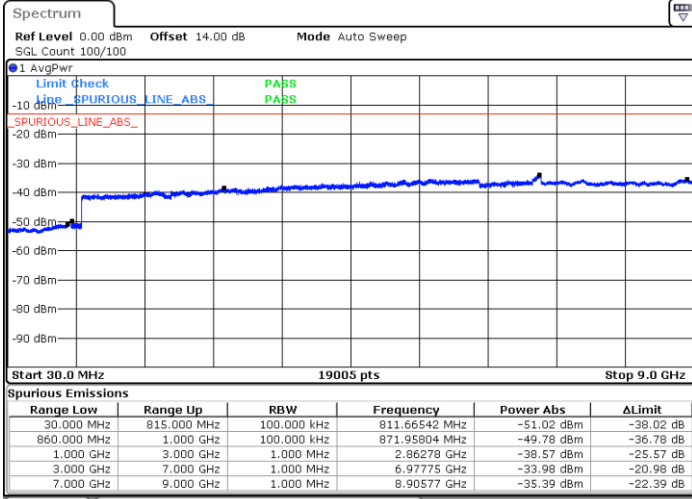

Date: 19.MAY.2019 11:33:35

Highest Channel / 64QAM

Date: 19.MAY.2019 11:34:07

LTE Band 26 / 5MHz

Lowest Channel / 64QAM

Middle Channel / 64QAM

Date: 19.MAY.2019 11:37:54

Date: 19.MAY.2019 11:39:01

Highest Channel / 64QAM

Date: 19.MAY.2019 11:39:28

LTE Band 26 / 10MHz

Lowest Channel / 64QAM

Middle Channel / 64QAM

Date: 19.MAY.2019 11:43:26

Date: 19.MAY.2019 11:43:52

Highest Channel / 64QAM

Date: 19.MAY.2019 11:44:18

LTE Band 26 / 15MHz

Lowest Channel / 64QAM

Middle Channel / 64QAM

Date: 19.MAY.2019 11:48:45

Date: 19.MAY.2019 11:49:13

Highest Channel / 64QAM

Date: 19.MAY.2019 11:50:15