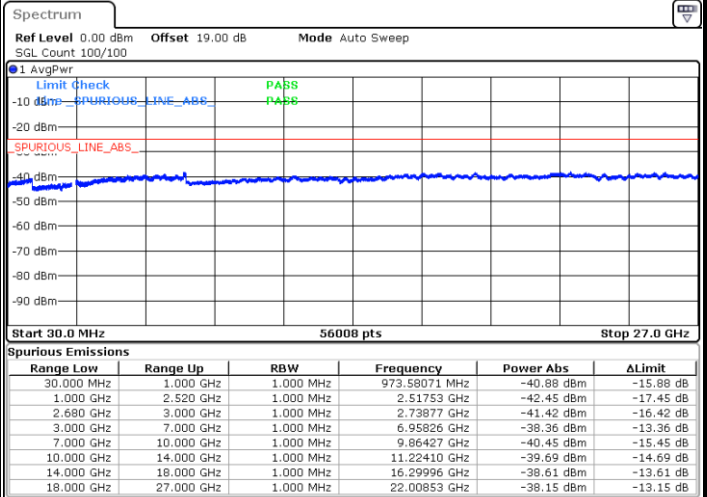

Middle Channel / 64QAM

Highest Channel / 64QAM

LTE Band 38 / 15MHz

Lowest Channel / 64QAM

Middle Channel / 64QAM

Highest Channel / 64QAM

LTE Band 38 / 20MHz

Lowest Channel / 64QAM

Middle Channel / 64QAM

Date: 21 MAY 2019 21:48:12

Date: 21 MAY 2019 21:48:08

Highest Channel / 64QAM

Date: 21 MAY 2019 21:48:12

LTE Band 41 / 5MHz

Lowest Channel / QPSK

Lowest Channel / 16QAM

Date: 22 MAY 2019 18:40:13

Date: 22 MAY 2019 18:41:07

Middle Channel / QPSK

Middle Channel / 16QAM

Date: 22 MAY 2019 18:42:55

Date: 22 MAY 2019 18:43:49

LTE Band 41 / 5MHz

Highest Channel / QPSK