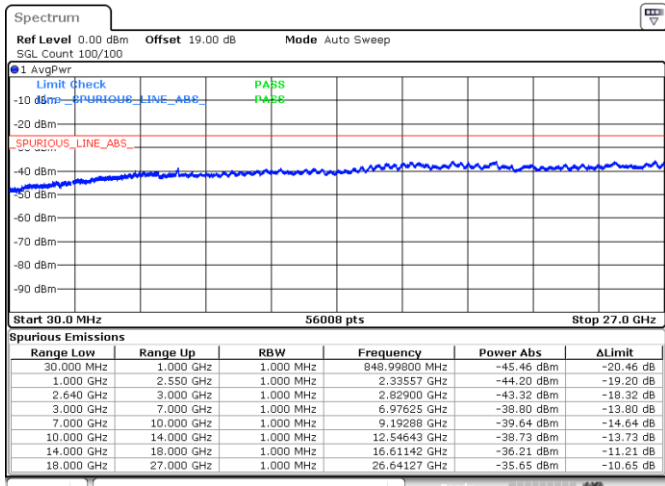

Lowest Channel / 64QAM

Middle Channel / 64QAM

Date: 21 MAY 2019 20:52:19

Date: 21 MAY 2019 20:53:16

Highest Channel / 64QAM

Date: 21 MAY 2019 20:56:33

LTE Band 38 / 10MHz

Lowest Channel / 64QAM

Middle Channel / 64QAM

Highest Channel / 64QAM

LTE Band 38 / 15MHz

Lowest Channel / 64QAM

Middle Channel / 64QAM

Highest Channel / 64QAM

LTE Band 38 / 20MHz

Lowest Channel / 64QAM

Middle Channel / 64QAM

Date: 21 MAY 2019 21:48:12

Date: 21 MAY 2019 21:48:08

Highest Channel / 64QAM

Date: 21 MAY 2019 21:48:12

LTE Band 41 / 5MHz

Lowest Channel / QPSK

Lowest Channel / 16QAM