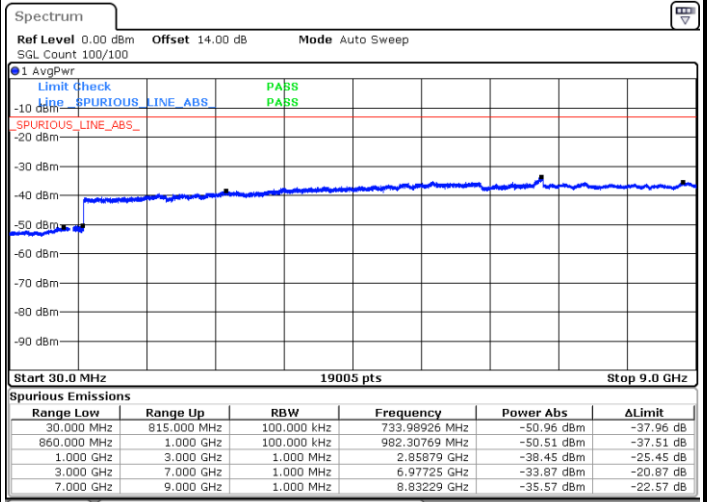

Date: 19.MAY.2019 11:33:35

Highest Channel / 64QAM

Date: 19.MAY.2019 11:34:07

LTE Band 26 / 5MHz

Lowest Channel / 64QAM

Middle Channel / 64QAM

Date: 19.MAY.2019 11:37:54

Date: 19.MAY.2019 11:39:01

Highest Channel / 64QAM

Date: 19.MAY.2019 11:39:28

LTE Band 26 / 10MHz

Lowest Channel / 64QAM

Middle Channel / 64QAM

Date: 19.MAY.2019 11:43:26

Date: 19.MAY.2019 11:43:52

Highest Channel / 64QAM

Date: 19.MAY.2019 11:44:18

LTE Band 26 / 15MHz

Lowest Channel / 64QAM

Middle Channel / 64QAM

Date: 19.MAY.2019 11:48:45

Date: 19.MAY.2019 11:49:13

Highest Channel / 64QAM

Date: 19.MAY.2019 11:50:15