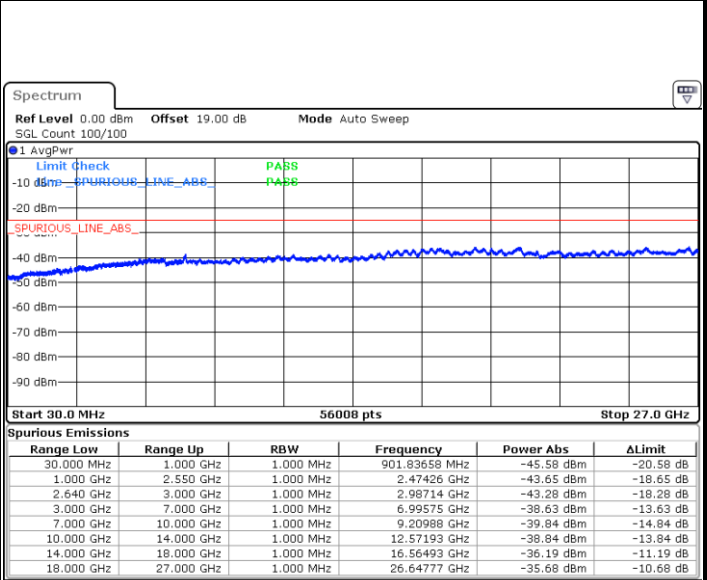

Lowest Channel / 16QAM

Date: 21.MAY.2019 19:46:39