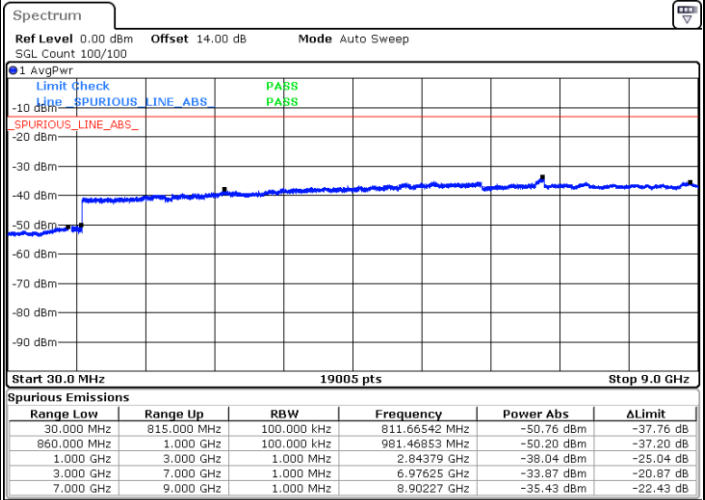

Date: 19.MAY.2019 11:08:42

Lowest Channel / 16QAM

Date: 19.MAY.2019 11:07:43

LTE Band 26 / 10MHz

Middle Channel / QPSK

Middle Channel / 16QAM

Date: 19.MAY.2019 11:09:08

Date: 19.MAY.2019 11:09:35

Highest Channel / QPSK

Highest Channel / 16QAM

Date: 19.MAY.2019 11:10:27

Date: 19.MAY.2019 11:10:01

LTE Band 26 / 15MHz

Lowest Channel / QPSK

Lowest Channel / 16QAM

Date: 19.MAY.2019 11:16:05

Date: 19.MAY.2019 11:15:09

Middle Channel / QPSK

Middle Channel / 16QAM

Date: 19.MAY.2019 11:16:34

Date: 19.MAY.2019 11:17:03

LTE Band 26 / 1.4MHz

Lowest Channel / 64QAM

Middle Channel / 64QAM