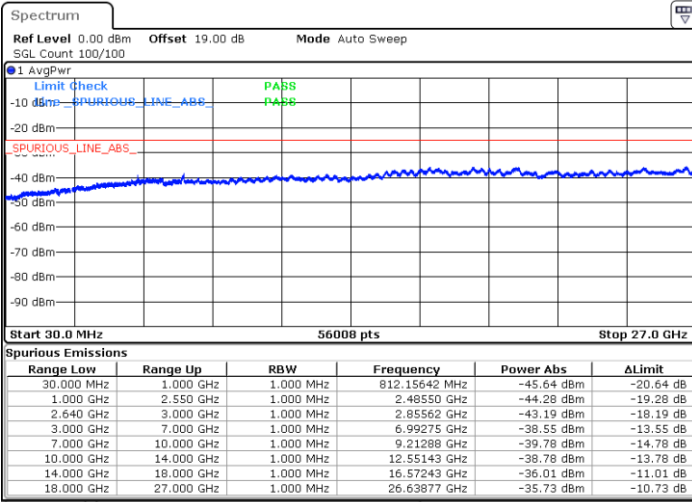

LTE Band 38 / 5MHz

Highest Channel / QPSK

Highest Channel / 16QAM

Date: 21.MAY.2019 19:54:06

Date: 21.MAY.2019 19:55:02

LTE Band 38 / 10MHz

Lowest Channel / QPSK

Lowest Channel / 16QAM

Date: 21.MAY.2019 20:00:36

Date: 21.MAY.2019 20:01:32

LTE Band 38 / 10MHz

Middle Channel / QPSK

Middle Channel / 16QAM

Date: 21.MAY.2019 20:02:28

Date: 21.MAY.2019 20:03:25

Highest Channel / QPSK

Highest Channel / 16QAM

Date: 21.MAY.2019 20:08:59

Date: 21.MAY.2019 20:09:55

LTE Band 38 / 15MHz

Lowest Channel / QPSK

Lowest Channel / 16QAM

Date: 21.MAY.2019 20:15:30

Date: 21.MAY.2019 20:16:26