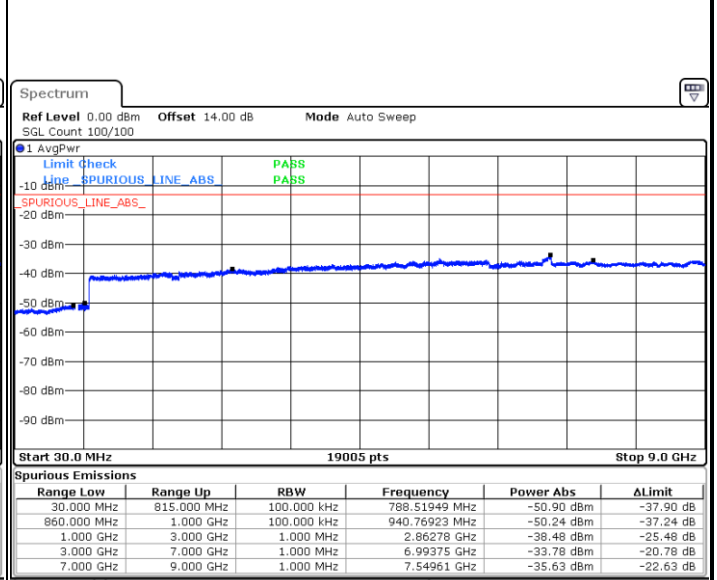

LTE Band 26 / 5MHz

Lowest Channel / QPSK

Date: 19.MAY.2019 11:00:50

Lowest Channel / 16QAM

Date: 19.MAY.2019 10:59:47

Middle Channel / QPSK

Date: 19.MAY.2019 11:01:20

Middle Channel / 16QAM

Date: 19.MAY.2019 11:01:51

LTE Band 26 / 5MHz

Highest Channel / QPSK

Date: 19.MAY.2019 11:02:46

Highest Channel / 16QAM

Date: 19.MAY.2019 11:02:17

LTE Band 26 / 10MHz

Lowest Channel / QPSK