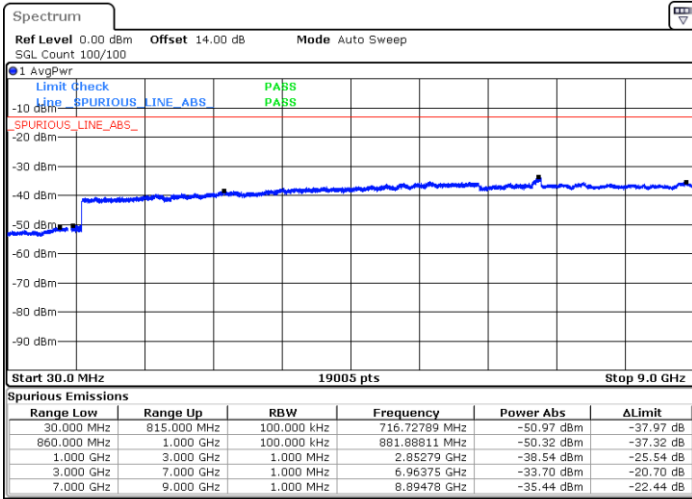

Date: 19.MAY.2019 11:26:26

Date: 19.MAY.2019 11:26:54

Highest Channel / 64QAM

Date: 19.MAY.2019 11:27:22

LTE Band 26 / 3MHz

Lowest Channel / 64QAM

Middle Channel / 64QAM

Date: 19.MAY.2019 11:32:40

Date: 19.MAY.2019 11:33:35

Highest Channel / 64QAM

Date: 19.MAY.2019 11:34:07

LTE Band 26 / 5MHz

Lowest Channel / 64QAM

Middle Channel / 64QAM

Date: 19.MAY.2019 11:37:54

Date: 19.MAY.2019 11:39:01