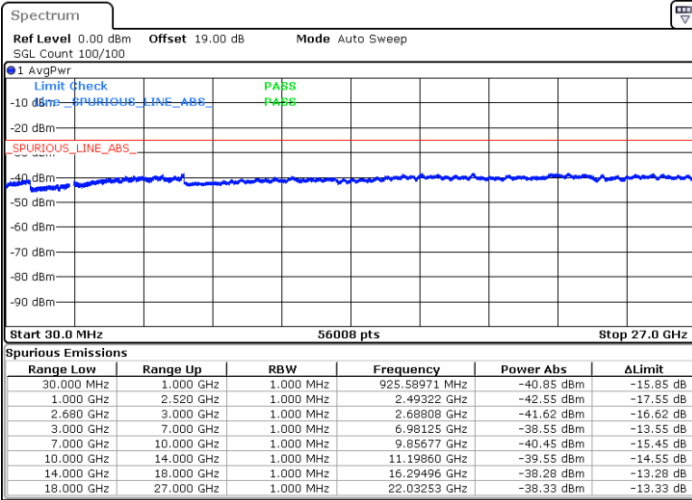

Middle Channel / 64QAM

Date: 21 MAY 2019 21:48:12

Date: 21 MAY 2019 21:48:08

Highest Channel / 64QAM

Date: 21 MAY 2019 21:48:12

LTE Band 41 / 5MHz

Lowest Channel / QPSK

Lowest Channel / 16QAM

Date: 22 MAY 2019 18:40:13

Date: 22 MAY 2019 18:41:07

Middle Channel / QPSK

Middle Channel / 16QAM

Date: 22 MAY 2019 18:42:55

Date: 22 MAY 2019 18:43:49

LTE Band 41 / 5MHz

Highest Channel / QPSK

Highest Channel / 16QAM

Date: 22 MAY 2019 18:45:37

Date: 22 MAY 2019 18:46:32

LTE Band 41 / 10MHz

Lowest Channel / QPSK

Lowest Channel / 16QAM

Date: 22 MAY 2019 18:48:20

Date: 22 MAY 2019 18:49:14