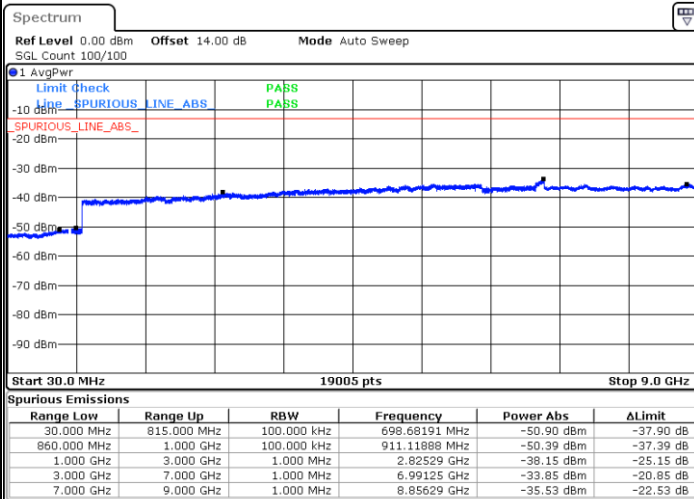

Date: 19.MAY.2019 11:08:42

Lowest Channel / 16QAM

Date: 19.MAY.2019 11:07:43

LTE Band 26 / 10MHz

Middle Channel / QPSK

Middle Channel / 16QAM

Date: 19.MAY.2019 11:09:08

Date: 19.MAY.2019 11:09:35

Highest Channel / QPSK

Highest Channel / 16QAM

Date: 19.MAY.2019 11:10:27

Date: 19.MAY.2019 11:10:01

LTE Band 26 / 15MHz

Lowest Channel / QPSK

Lowest Channel / 16QAM

Date: 19.MAY.2019 11:16:05