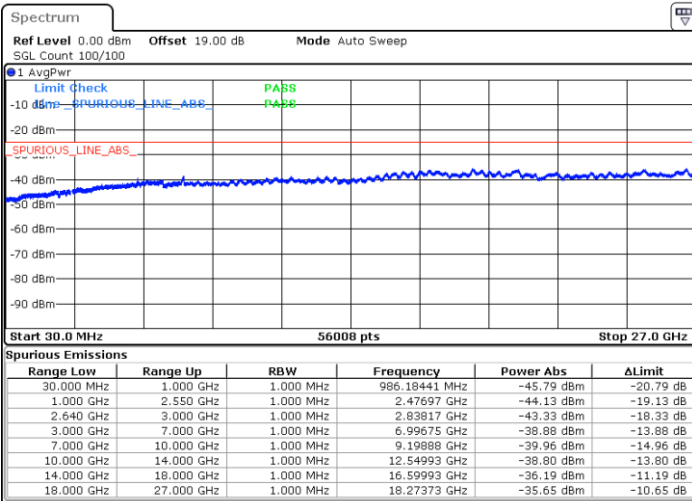

Date: 21.MAY.2019 20:00:36

Date: 21.MAY.2019 20:01:32

LTE Band 38 / 10MHz

Middle Channel / QPSK

Middle Channel / 16QAM

Date: 21.MAY.2019 20:02:28

Date: 21.MAY.2019 20:03:25

Highest Channel / QPSK

Highest Channel / 16QAM

Date: 21.MAY.2019 20:08:59

Date: 21.MAY.2019 20:09:55

LTE Band 38 / 15MHz

Lowest Channel / QPSK

Lowest Channel / 16QAM

Date: 21.MAY.2019 20:15:30

Date: 21.MAY.2019 20:16:26

Middle Channel / QPSK

Middle Channel / 16QAM

Date: 21.MAY.2019 20:17:22

Date: 21.MAY.2019 20:18:16

LTE Band 38 / 15MHz

Highest Channel / QPSK

Date: 21.MAY.2019 20:23:53

Highest Channel / 16QAM