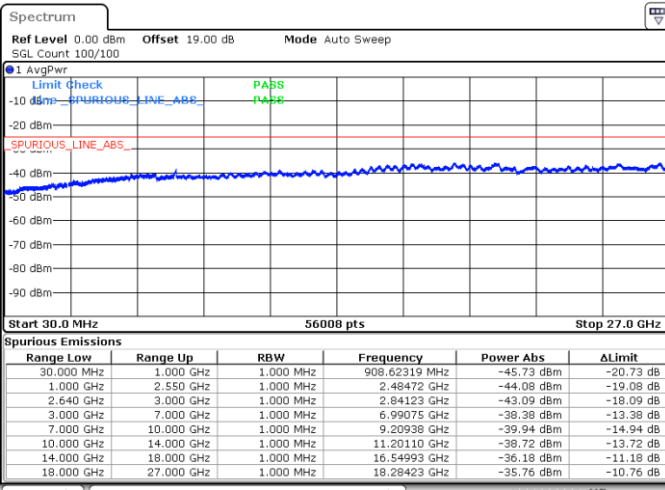

Lowest Channel / 64QAM

Middle Channel / 64QAM

Date: 21 MAY 2019 20:52:19

Date: 21 MAY 2019 20:53:16

Highest Channel / 64QAM

Date: 21 MAY 2019 20:56:33

LTE Band 38 / 10MHz

Lowest Channel / 64QAM

Middle Channel / 64QAM

Highest Channel / 64QAM

LTE Band 38 / 15MHz

Lowest Channel / 64QAM

Middle Channel / 64QAM

Highest Channel / 64QAM

LTE Band 38 / 20MHz

Lowest Channel / 64QAM

Middle Channel / 64QAM

Date: 21 MAY 2019 21:48:12

Date: 21 MAY 2019 21:48:08

Highest Channel / 64QAM

Date: 21 MAY 2019 21:48:12

LTE Band 41 / 5MHz

Lowest Channel / QPSK

Lowest Channel / 16QAM