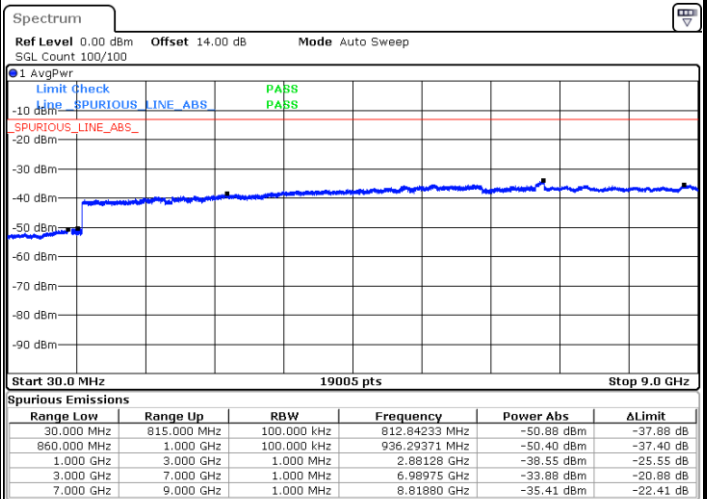

Date: 19.MAY.2019 11:01:51

LTE Band 26 / 5MHz

Highest Channel / QPSK

Date: 19.MAY.2019 11:02:46

Highest Channel / 16QAM

Date: 19.MAY.2019 11:02:17

LTE Band 26 / 10MHz

Lowest Channel / QPSK

Date: 19.MAY.2019 11:08:42

Lowest Channel / 16QAM

Date: 19.MAY.2019 11:07:43

LTE Band 26 / 10MHz

Middle Channel / QPSK

Middle Channel / 16QAM

Date: 19.MAY.2019 11:09:08

Date: 19.MAY.2019 11:09:35