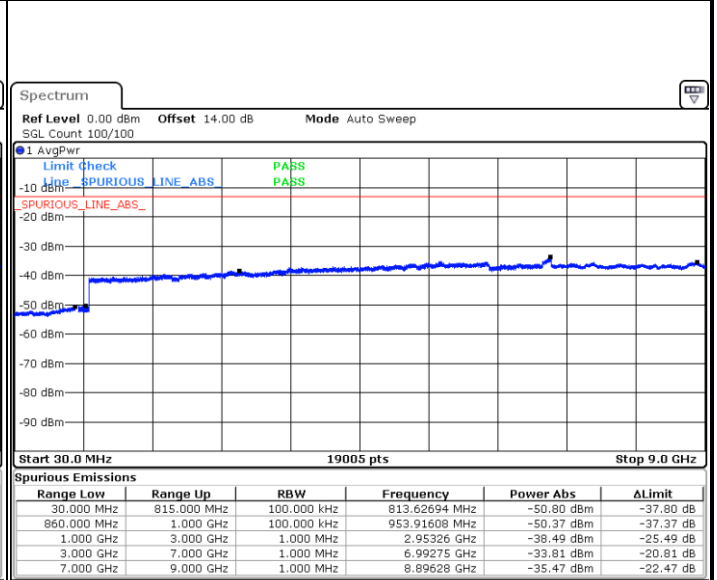

LTE Band 26 / 5MHz

Lowest Channel / QPSK

Date: 19.MAY.2019 11:00:50

Lowest Channel / 16QAM

Date: 19.MAY.2019 10:59:47

Middle Channel / QPSK

Date: 19.MAY.2019 11:01:20

Middle Channel / 16QAM

Date: 19.MAY.2019 11:01:51

LTE Band 26 / 5MHz

Highest Channel / QPSK

Date: 19.MAY.2019 11:02:46

Highest Channel / 16QAM

Date: 19.MAY.2019 11:02:17

LTE Band 26 / 10MHz

Lowest Channel / QPSK