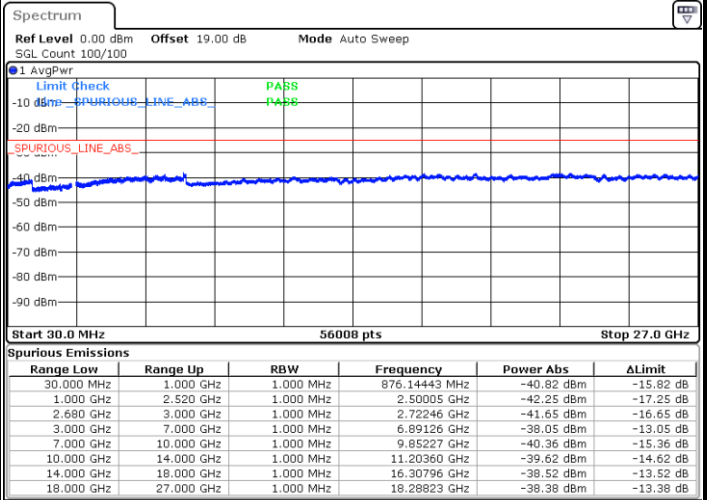

Middle Channel / 64QAM

Date: 21 MAY 2019 21:48:12

Date: 21 MAY 2019 21:48:08

Highest Channel / 64QAM

Date: 21 MAY 2019 21:48:12

LTE Band 41 / 5MHz

Lowest Channel / QPSK

Lowest Channel / 16QAM

Date: 22 MAY 2019 18:40:13

Date: 22 MAY 2019 18:41:07

Middle Channel / QPSK

Middle Channel / 16QAM

Date: 22 MAY 2019 18:42:55

Date: 22 MAY 2019 18:43:49

LTE Band 41 / 5MHz

Highest Channel / QPSK

Highest Channel / 16QAM

Date: 22 MAY 2019 18:45:37

Date: 22 MAY 2019 18:46:32

LTE Band 41 / 10MHz

Lowest Channel / QPSK

Lowest Channel / 16QAM

Date: 22 MAY 2019 18:48:20

Date: 22 MAY 2019 18:49:14