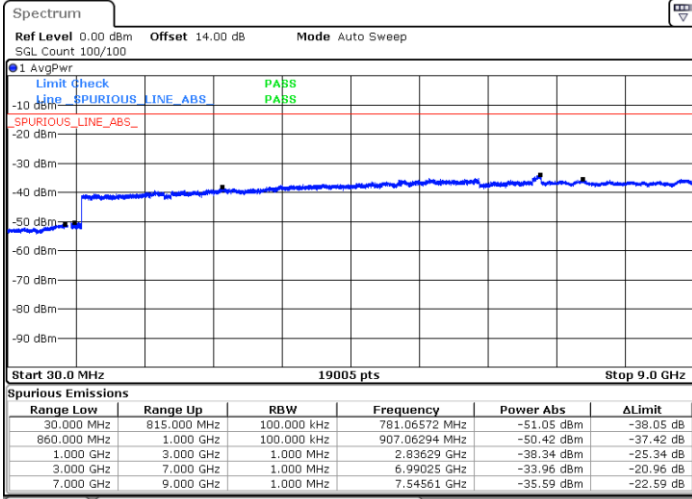

Highest Channel / QPSK

Highest Channel / 16QAM

Date: 19.MAY.2019 11:10:27

Date: 19.MAY.2019 11:10:01

LTE Band 26 / 15MHz

Lowest Channel / QPSK

Lowest Channel / 16QAM

Date: 19.MAY.2019 11:16:05

Date: 19.MAY.2019 11:15:09

Middle Channel / QPSK

Middle Channel / 16QAM

Date: 19.MAY.2019 11:16:34

Date: 19.MAY.2019 11:17:03

LTE Band 26 / 1.4MHz

Lowest Channel / 64QAM

Middle Channel / 64QAM

Date: 19.MAY.2019 11:26:26

Date: 19.MAY.2019 11:26:54

Highest Channel / 64QAM

Date: 19.MAY.2019 11:27:22

LTE Band 26 / 3MHz

Lowest Channel / 64QAM

Middle Channel / 64QAM

Date: 19.MAY.2019 11:32:40