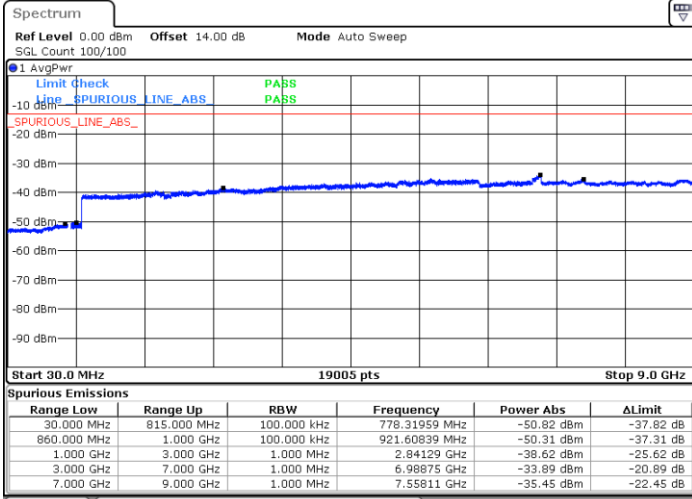

Date: 19.MAY.2019 11:33:35

Highest Channel / 64QAM

Date: 19.MAY.2019 11:34:07

LTE Band 26 / 5MHz

Lowest Channel / 64QAM

Middle Channel / 64QAM

Date: 19.MAY.2019 11:37:54

Date: 19.MAY.2019 11:39:01

Highest Channel / 64QAM

Date: 19.MAY.2019 11:39:28

LTE Band 26 / 10MHz

Lowest Channel / 64QAM

Middle Channel / 64QAM

Date: 19.MAY.2019 11:43:26

Date: 19.MAY.2019 11:43:52

Highest Channel / 64QAM