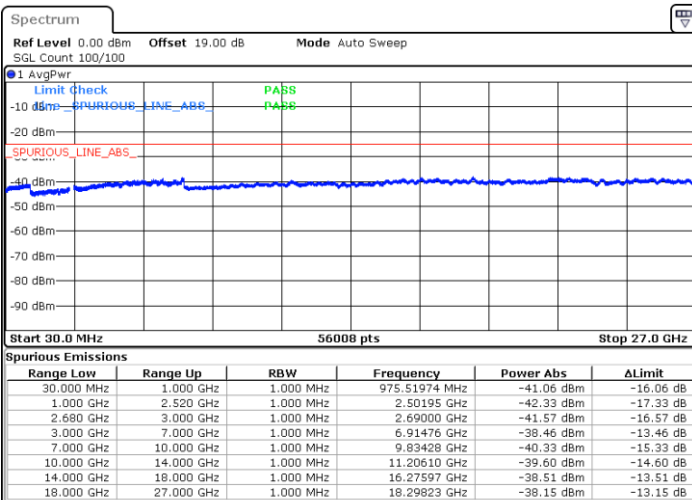

Middle Channel / 64QAM

Highest Channel / 64QAM

LTE Band 38 / 15MHz

Lowest Channel / 64QAM

Middle Channel / 64QAM

Highest Channel / 64QAM

LTE Band 38 / 20MHz

Lowest Channel / 64QAM

Middle Channel / 64QAM

Date: 21 MAY 2019 21:48:12

Date: 21 MAY 2019 21:48:08

Highest Channel / 64QAM

Date: 21 MAY 2019 21:48:12

LTE Band 41 / 5MHz

Lowest Channel / QPSK

Lowest Channel / 16QAM

Date: 22 MAY 2019 18:40:13

Date: 22 MAY 2019 18:41:07

Middle Channel / QPSK

Middle Channel / 16QAM

Date: 22 MAY 2019 18:42:55

Date: 22 MAY 2019 18:43:49

LTE Band 41 / 5MHz

Highest Channel / QPSK