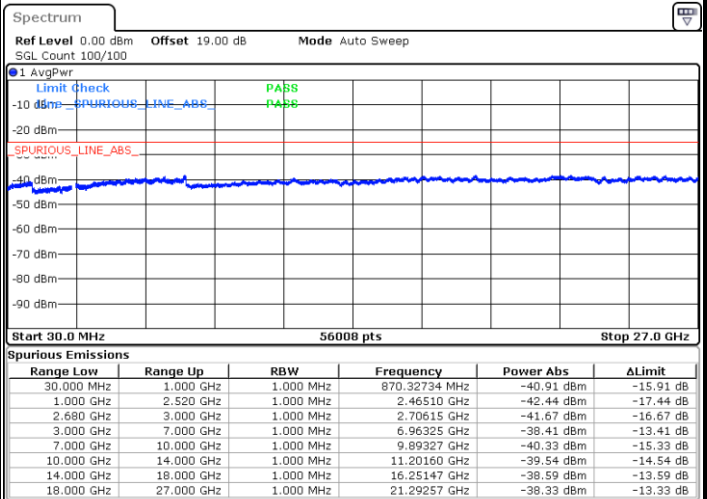

Highest Channel / 16QAM

Date: 22 MAY 2019 18:45:37

Date: 22 MAY 2019 18:46:32

LTE Band 41 / 10MHz

Lowest Channel / QPSK

Lowest Channel / 16QAM

Date: 22 MAY 2019 18:48:20

Date: 22 MAY 2019 18:49:14

LTE Band 41 / 10MHz

Middle Channel / QPSK

Middle Channel / 16QAM

Date: 22 MAY 2019 18:51:02

Date: 22 MAY 2019 18:51:56

Highest Channel / QPSK

Highest Channel / 16QAM

Date: 22 MAY 2019 18:53:45

Date: 22 MAY 2019 18:54:39

LTE Band 41 / 15MHz

Lowest Channel / QPSK

Lowest Channel / 16QAM

Date: 22 MAY 2019 18:56:27

Date: 22 MAY 2019 18:57:21

Middle Channel / QPSK

Middle Channel / 16QAM