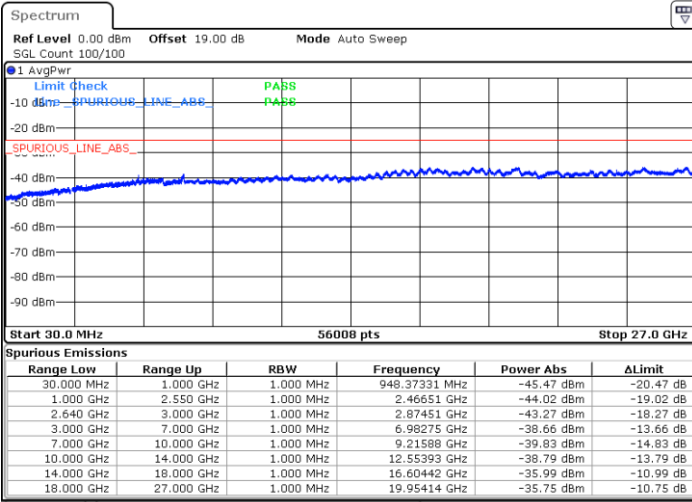

Lowest Channel / QPSK

Date: 21.MAY.2019 19:45:43

Lowest Channel / 16QAM

Date: 21.MAY.2019 19:46:39

Middle Channel / QPSK

Date: 21.MAY.2019 19:47:35

Middle Channel / 16QAM

Date: 21.MAY.2019 19:48:31

LTE Band 38 / 5MHz

Highest Channel / QPSK

Highest Channel / 16QAM

Date: 21.MAY.2019 19:54:06

Date: 21.MAY.2019 19:55:02

LTE Band 38 / 10MHz

Lowest Channel / QPSK

Lowest Channel / 16QAM