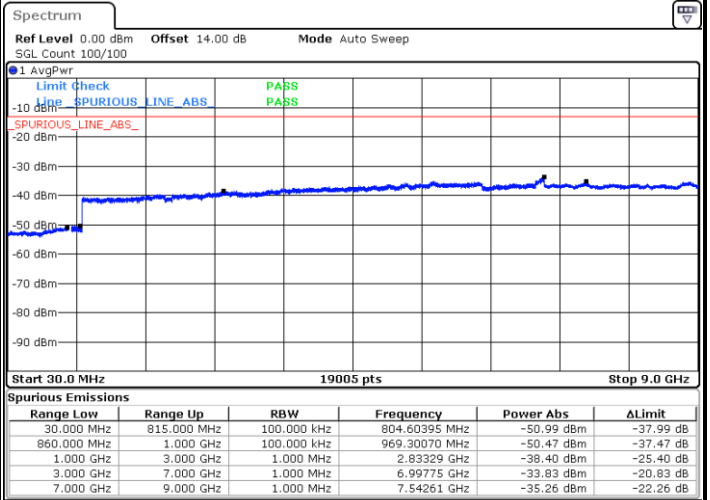

Date: 19.MAY.2019 11:01:51

LTE Band 26 / 5MHz

Highest Channel / QPSK

Date: 19.MAY.2019 11:02:46

Highest Channel / 16QAM

Date: 19.MAY.2019 11:02:17

LTE Band 26 / 10MHz

Lowest Channel / QPSK

Date: 19.MAY.2019 11:08:42

Lowest Channel / 16QAM

Date: 19.MAY.2019 11:07:43

LTE Band 26 / 10MHz

Middle Channel / QPSK

Middle Channel / 16QAM

Date: 19.MAY.2019 11:09:08

Date: 19.MAY.2019 11:09:35

Highest Channel / QPSK

Highest Channel / 16QAM

Date: 19.MAY.2019 11:10:27

Date: 19.MAY.2019 11:10:01

LTE Band 26 / 15MHz

Lowest Channel / QPSK

Lowest Channel / 16QAM

Date: 19.MAY.2019 11:16:05