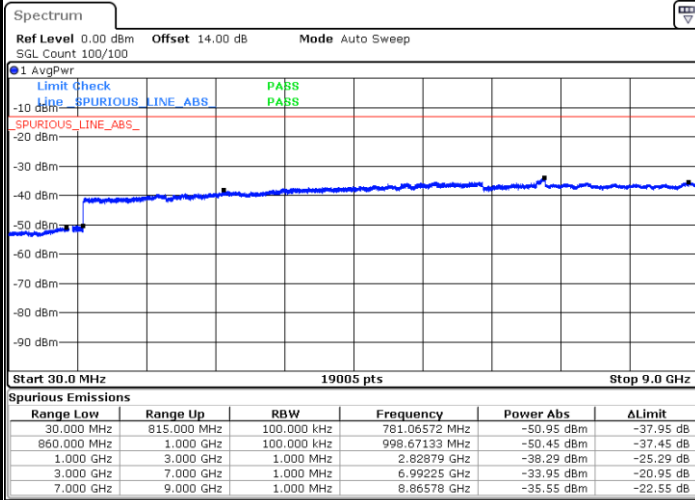

LTE Band 26 / 5MHz

Lowest Channel / QPSK

Date: 19.MAY.2019 11:00:50

Lowest Channel / 16QAM

Date: 19.MAY.2019 10:59:47

Middle Channel / QPSK

Date: 19.MAY.2019 11:01:20

Middle Channel / 16QAM

Date: 19.MAY.2019 11:01:51

LTE Band 26 / 5MHz

Highest Channel / QPSK

Date: 19.MAY.2019 11:02:46

Highest Channel / 16QAM

Date: 19.MAY.2019 11:02:17

LTE Band 26 / 10MHz

Lowest Channel / QPSK