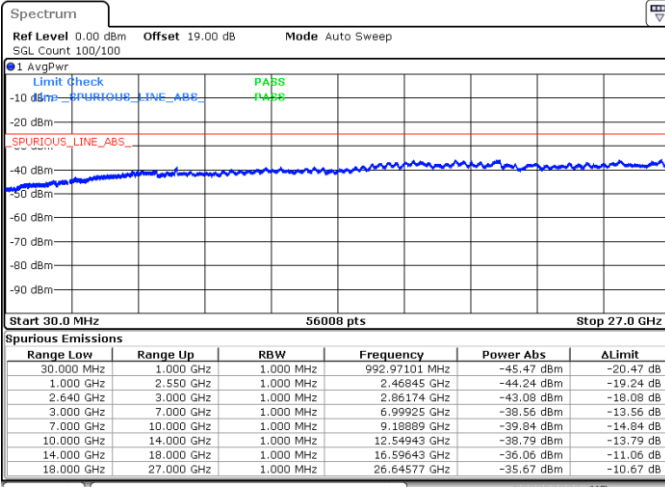

Date: 21.MAY.2019 20:24:49

LTE Band 38 / 20MHz

Lowest Channel / QPSK

Date: 21.MAY.2019 20:30:24

Lowest Channel / 16QAM

Date: 21.MAY.2019 20:31:20

LTE Band 38 / 20MHz

Middle Channel / QPSK

Middle Channel / 16QAM

Date: 21.MAY.2019 20:32:16

Date: 21.MAY.2019 20:33:12

Highest Channel / QPSK

Highest Channel / 16QAM

Date: 21.MAY.2019 20:38:47

Date: 21.MAY.2019 20:39:43

LTE Band 38 / 5MHz

Lowest Channel / 64QAM

Middle Channel / 64QAM

Date: 21 MAY 2019 20:52:19

Date: 21 MAY 2019 20:53:16

Highest Channel / 64QAM

Date: 21 MAY 2019 20:56:33

LTE Band 38 / 10MHz

Lowest Channel / 64QAM

Middle Channel / 64QAM

Highest Channel / 64QAM

LTE Band 38 / 15MHz

Lowest Channel / 64QAM

Middle Channel / 64QAM

Highest Channel / 64QAM

LTE Band 38 / 20MHz

Lowest Channel / 64QAM