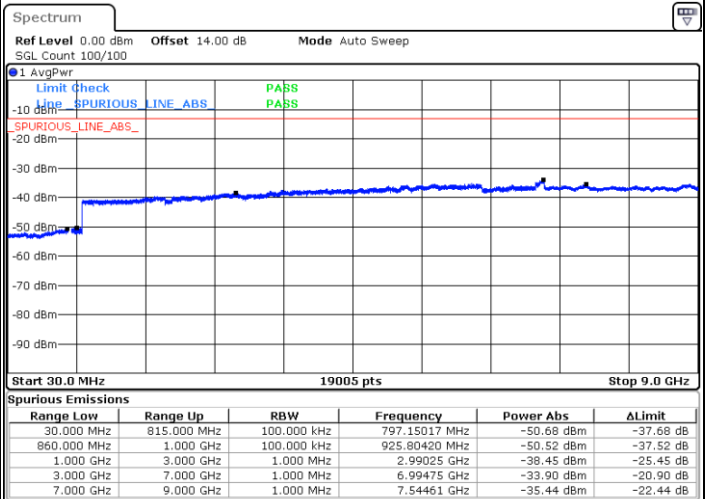

Highest Channel / QPSK

Highest Channel / 16QAM

Date: 19.MAY.2019 11:10:27

Date: 19.MAY.2019 11:10:01

LTE Band 26 / 15MHz

Lowest Channel / QPSK

Lowest Channel / 16QAM

Date: 19.MAY.2019 11:16:05

Date: 19.MAY.2019 11:15:09

Middle Channel / QPSK

Middle Channel / 16QAM

Date: 19.MAY.2019 11:16:34

Date: 19.MAY.2019 11:17:03

LTE Band 26 / 1.4MHz

Lowest Channel / 64QAM

Middle Channel / 64QAM