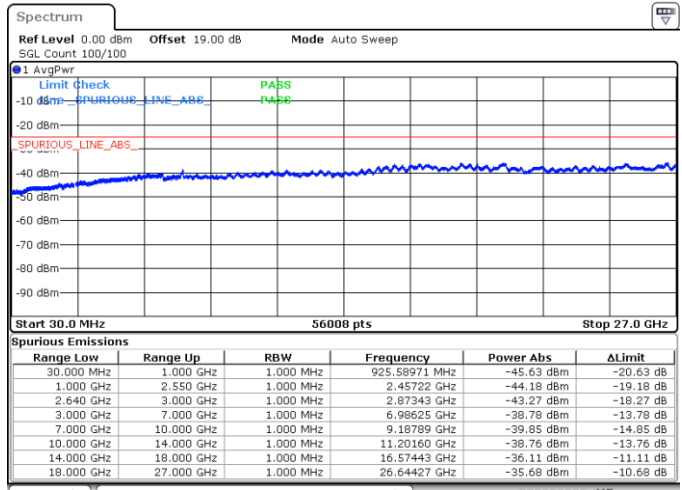

Lowest Channel / 64QAM

Middle Channel / 64QAM

Date: 21 MAY 2019 20:52:19

Date: 21 MAY 2019 20:53:16

Highest Channel / 64QAM

Date: 21 MAY 2019 20:56:33

LTE Band 38 / 10MHz

Lowest Channel / 64QAM

Middle Channel / 64QAM

Highest Channel / 64QAM

LTE Band 38 / 15MHz

Lowest Channel / 64QAM

Middle Channel / 64QAM

Highest Channel / 64QAM

LTE Band 38 / 20MHz

Lowest Channel / 64QAM

Middle Channel / 64QAM

Date: 21 MAY 2019 21:48:12

Date: 21 MAY 2019 21:48:08

Highest Channel / 64QAM

Date: 21 MAY 2019 21:48:12

LTE Band 41 / 5MHz

Lowest Channel / QPSK

Lowest Channel / 16QAM