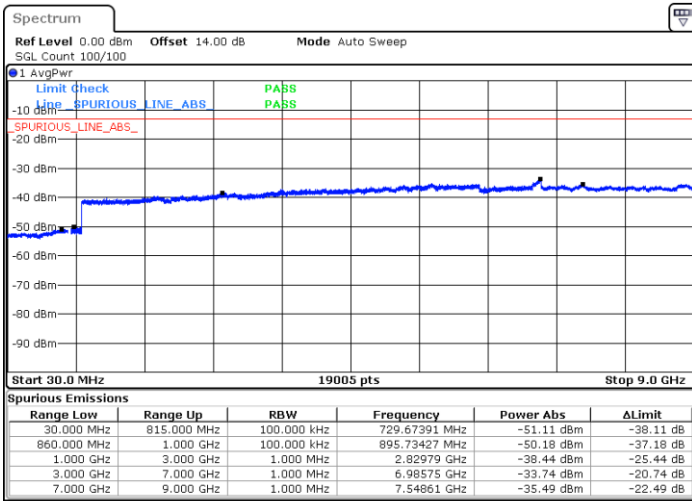

Highest Channel / 64QAM

Date: 19.MAY.2019 11:39:28

LTE Band 26 / 10MHz

Lowest Channel / 64QAM

Middle Channel / 64QAM

Date: 19.MAY.2019 11:43:26

Date: 19.MAY.2019 11:43:52

Highest Channel / 64QAM

Date: 19.MAY.2019 11:44:18

LTE Band 26 / 15MHz

Lowest Channel / 64QAM

Middle Channel / 64QAM

Date: 19.MAY.2019 11:48:45

Date: 19.MAY.2019 11:49:13

Highest Channel / 64QAM

Date: 19.MAY.2019 11:50:15