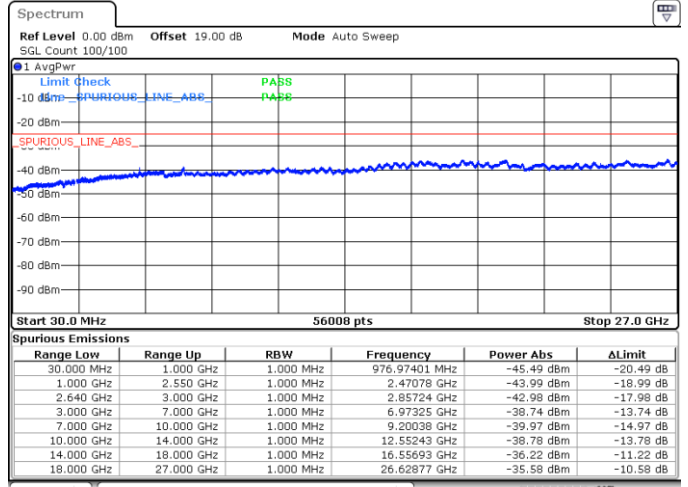

Middle Channel / 16QAM

Date: 21.MAY.2019 20:32:16

Date: 21.MAY.2019 20:33:12

Highest Channel / QPSK

Highest Channel / 16QAM

Date: 21.MAY.2019 20:38:47

Date: 21.MAY.2019 20:39:43

LTE Band 38 / 5MHz

Lowest Channel / 64QAM

Middle Channel / 64QAM

Date: 21 MAY 2019 20:52:19

Date: 21 MAY 2019 20:53:16

Highest Channel / 64QAM

Date: 21 MAY 2019 20:56:33

LTE Band 38 / 10MHz

Lowest Channel / 64QAM