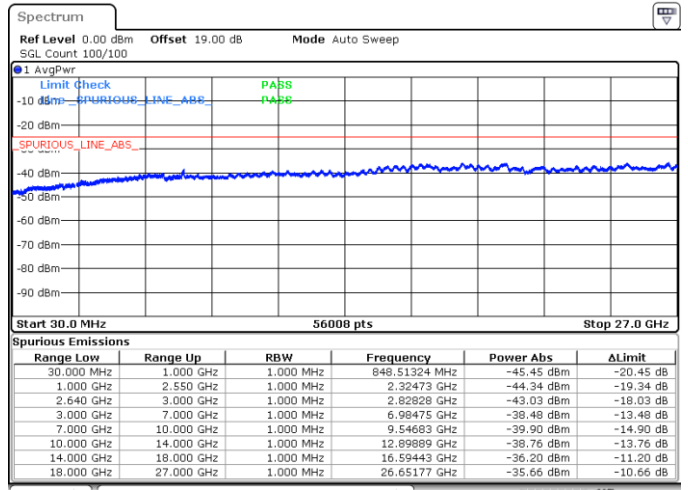

Lowest Channel / 64QAM

Middle Channel / 64QAM

Date: 21 MAY 2019 20:52:19

Date: 21 MAY 2019 20:53:16

Highest Channel / 64QAM

Date: 21 MAY 2019 20:56:33

LTE Band 38 / 10MHz

Lowest Channel / 64QAM

Middle Channel / 64QAM

Highest Channel / 64QAM

LTE Band 38 / 15MHz

Lowest Channel / 64QAM

Middle Channel / 64QAM

Highest Channel / 64QAM

LTE Band 38 / 20MHz

Lowest Channel / 64QAM

Middle Channel / 64QAM

Date: 21 MAY 2019 21:48:12

Date: 21 MAY 2019 21:48:08

Highest Channel / 64QAM

Date: 21 MAY 2019 21:48:12

LTE Band 41 / 5MHz

Lowest Channel / QPSK

Lowest Channel / 16QAM