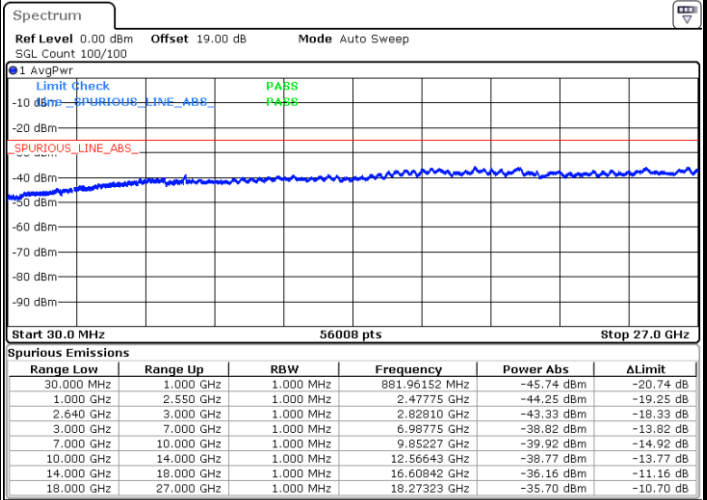

Middle Channel / QPSK

Middle Channel / 16QAM

Date: 21.MAY.2019 20:17:22

Date: 21.MAY.2019 20:18:16

LTE Band 38 / 15MHz

Highest Channel / QPSK

Date: 21.MAY.2019 20:23:53

Highest Channel / 16QAM

Date: 21.MAY.2019 20:24:49

LTE Band 38 / 20MHz

Lowest Channel / QPSK

Date: 21.MAY.2019 20:30:24

Lowest Channel / 16QAM

Date: 21.MAY.2019 20:31:20

LTE Band 38 / 20MHz

Middle Channel / QPSK

Middle Channel / 16QAM

Date: 21.MAY.2019 20:32:16

Date: 21.MAY.2019 20:33:12

Highest Channel / QPSK

Highest Channel / 16QAM

Date: 21.MAY.2019 20:38:47

Date: 21.MAY.2019 20:39:43

LTE Band 38 / 5MHz

Lowest Channel / 64QAM

Middle Channel / 64QAM

Date: 21 MAY 2019 20:52:19

Date: 21 MAY 2019 20:53:16

Highest Channel / 64QAM

Date: 21 MAY 2019 20:56:33

LTE Band 38 / 10MHz

Lowest Channel / 64QAM