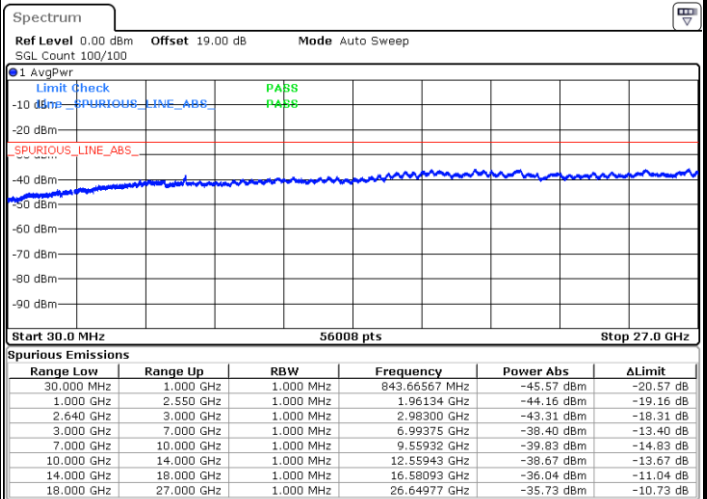

Middle Channel / 16QAM

Date: 21.MAY.2019 20:32:16

Date: 21.MAY.2019 20:33:12

Highest Channel / QPSK

Highest Channel / 16QAM

Date: 21.MAY.2019 20:38:47

Date: 21.MAY.2019 20:39:43

LTE Band 38 / 5MHz

Lowest Channel / 64QAM

Middle Channel / 64QAM

Date: 21 MAY 2019 20:52:19

Date: 21 MAY 2019 20:53:16

Highest Channel / 64QAM

Date: 21 MAY 2019 20:56:33

LTE Band 38 / 10MHz

Lowest Channel / 64QAM