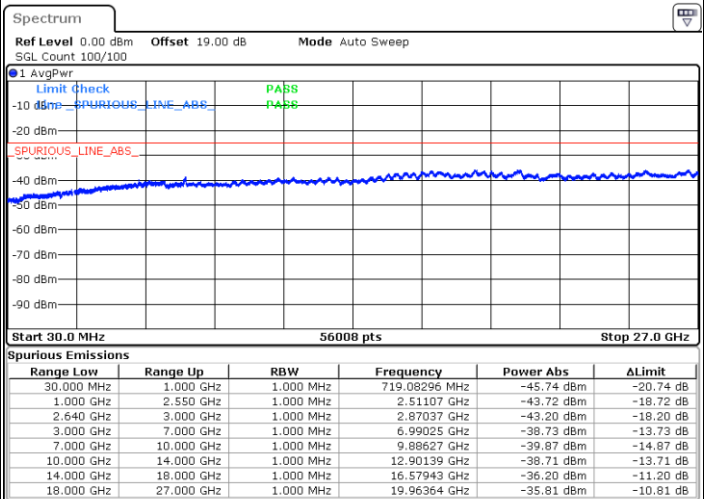

Middle Channel / QPSK

Middle Channel / 16QAM

Date: 21.MAY.2019 20:17:22

Date: 21.MAY.2019 20:18:16

LTE Band 38 / 15MHz

Highest Channel / QPSK

Date: 21.MAY.2019 20:23:53

Highest Channel / 16QAM

Date: 21.MAY.2019 20:24:49

LTE Band 38 / 20MHz

Lowest Channel / QPSK

Date: 21.MAY.2019 20:30:24

Lowest Channel / 16QAM

Date: 21.MAY.2019 20:31:20

LTE Band 38 / 20MHz

Middle Channel / QPSK

Middle Channel / 16QAM

Date: 21.MAY.2019 20:32:16

Date: 21.MAY.2019 20:33:12

Highest Channel / QPSK

Highest Channel / 16QAM

Date: 21.MAY.2019 20:38:47

Date: 21.MAY.2019 20:39:43

LTE Band 38 / 5MHz

Lowest Channel / 64QAM

Middle Channel / 64QAM

Date: 21 MAY 2019 20:52:19

Date: 21 MAY 2019 20:53:16

Highest Channel / 64QAM

Date: 21 MAY 2019 20:56:33

LTE Band 38 / 10MHz

Lowest Channel / 64QAM