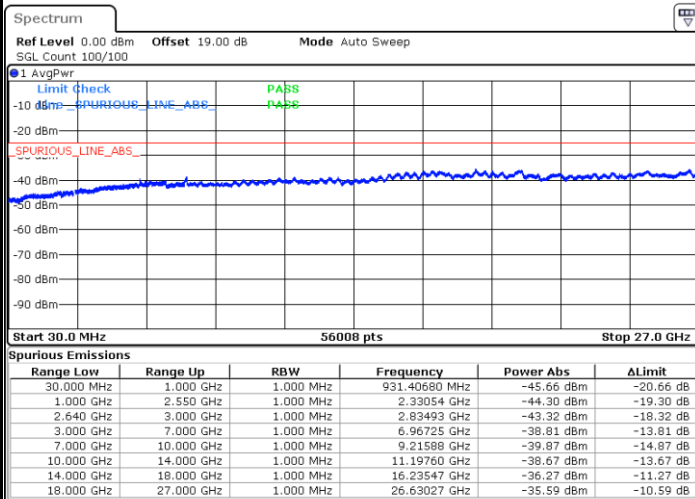

LTE Band 38 / 20MHz

Lowest Channel / QPSK

Date: 21.MAY.2019 20:30:24