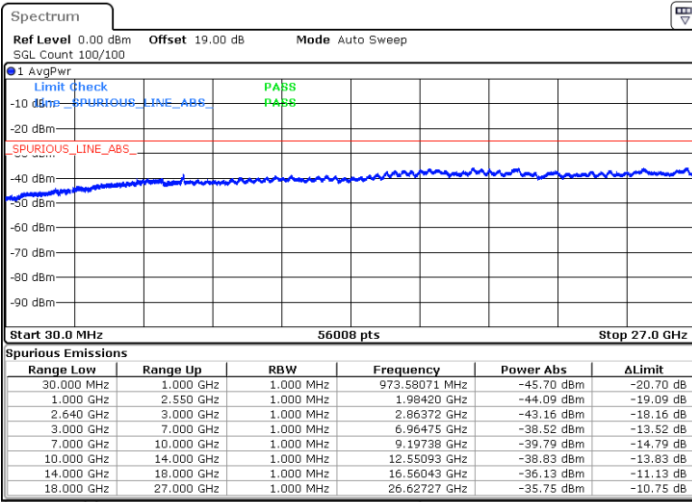

LTE Band 38 / 5MHz

Highest Channel / QPSK

Highest Channel / 16QAM

Date: 21.MAY.2019 19:54:06

Date: 21.MAY.2019 19:55:02

LTE Band 38 / 10MHz

Lowest Channel / QPSK

Lowest Channel / 16QAM

Date: 21.MAY.2019 20:00:36

Date: 21.MAY.2019 20:01:32

LTE Band 38 / 10MHz

Middle Channel / QPSK

Middle Channel / 16QAM

Date: 21.MAY.2019 20:02:28

Date: 21.MAY.2019 20:03:25

Highest Channel / QPSK