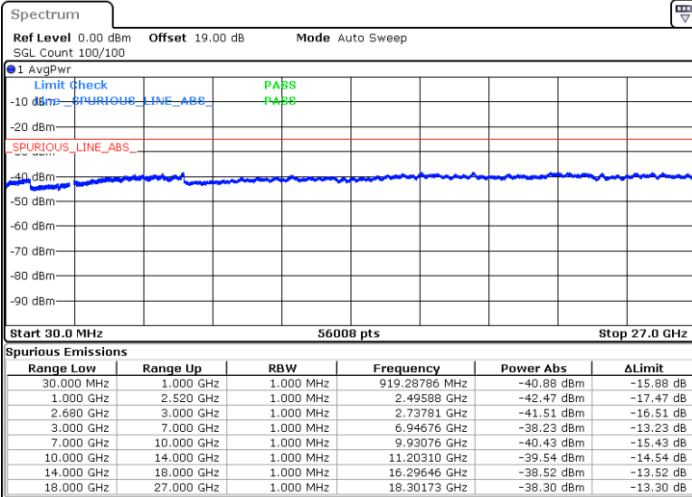

Middle Channel / 64QAM

Highest Channel / 64QAM

LTE Band 38 / 15MHz

Lowest Channel / 64QAM

Middle Channel / 64QAM

Highest Channel / 64QAM

LTE Band 38 / 20MHz

Lowest Channel / 64QAM

Middle Channel / 64QAM

Date: 21 MAY 2019 21:48:12

Date: 21 MAY 2019 21:48:08

Highest Channel / 64QAM

Date: 21 MAY 2019 21:48:12

LTE Band 41 / 5MHz

Lowest Channel / QPSK

Lowest Channel / 16QAM

Date: 22 MAY 2019 18:40:13

Date: 22 MAY 2019 18:41:07

Middle Channel / QPSK

Middle Channel / 16QAM

Date: 22 MAY 2019 18:42:55

Date: 22 MAY 2019 18:43:49

LTE Band 41 / 5MHz

Highest Channel / QPSK