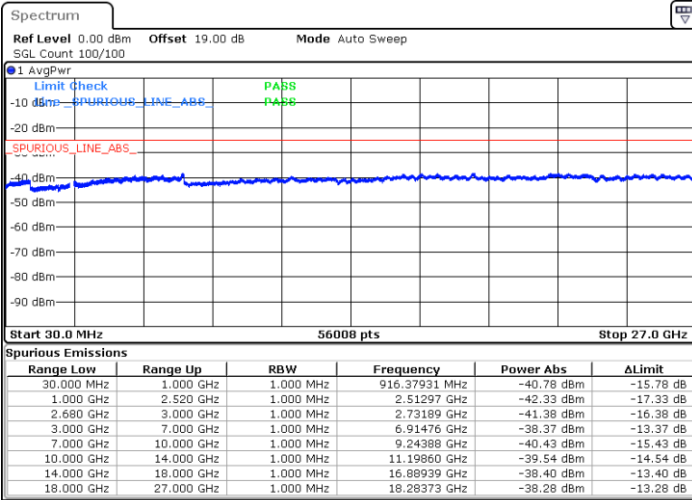

LTE Band 41 / 10MHz

Middle Channel / QPSK

Middle Channel / 16QAM

Date: 22 MAY 2019 18:51:02

Date: 22 MAY 2019 18:51:56

Highest Channel / QPSK

Highest Channel / 16QAM

Date: 22 MAY 2019 18:53:45

Date: 22 MAY 2019 18:54:39

LTE Band 41 / 15MHz

Lowest Channel / QPSK

Lowest Channel / 16QAM

Date: 22 MAY 2019 18:56:27

Date: 22 MAY 2019 18:57:21

Middle Channel / QPSK

Middle Channel / 16QAM