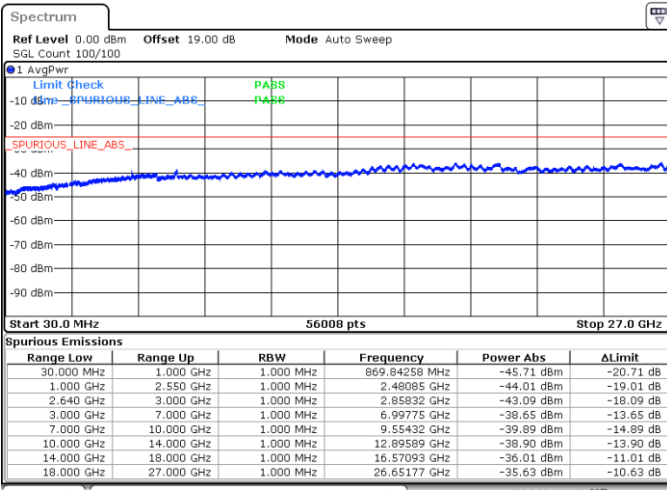

Middle Channel / 16QAM

Date: 21.MAY.2019 20:32:16

Date: 21.MAY.2019 20:33:12

Highest Channel / QPSK

Highest Channel / 16QAM

Date: 21.MAY.2019 20:38:47

Date: 21.MAY.2019 20:39:43

LTE Band 38 / 5MHz

Lowest Channel / 64QAM

Middle Channel / 64QAM

Date: 21 MAY 2019 20:52:19

Date: 21 MAY 2019 20:53:16

Highest Channel / 64QAM

Date: 21 MAY 2019 20:56:33

LTE Band 38 / 10MHz

Lowest Channel / 64QAM

Middle Channel / 64QAM

Highest Channel / 64QAM

LTE Band 38 / 15MHz

Lowest Channel / 64QAM

Middle Channel / 64QAM

Highest Channel / 64QAM

LTE Band 38 / 20MHz

Lowest Channel / 64QAM