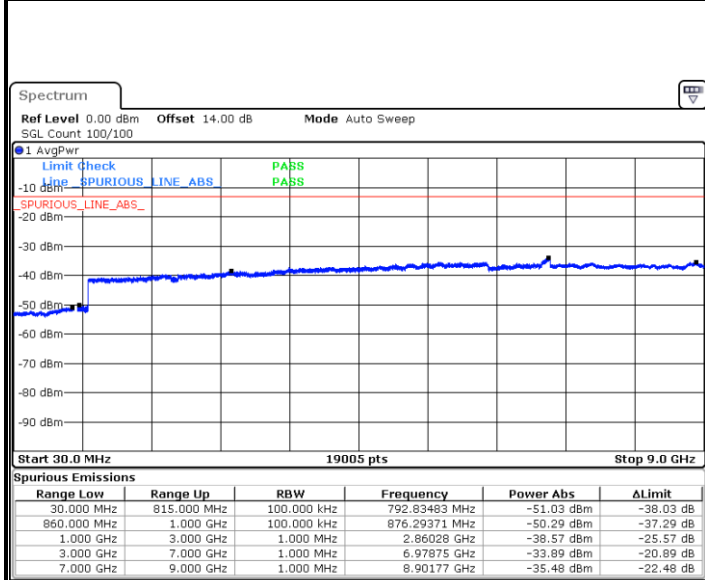

LTE Band 26 / 5MHz

Lowest Channel / QPSK

Date: 19.MAY.2019 11:00:50

Lowest Channel / 16QAM

Date: 19.MAY.2019 10:59:47

Middle Channel / QPSK

Date: 19.MAY.2019 11:01:20

Middle Channel / 16QAM

Date: 19.MAY.2019 11:01:51

LTE Band 26 / 5MHz

Highest Channel / QPSK

Date: 19.MAY.2019 11:02:46

Highest Channel / 16QAM

Date: 19.MAY.2019 11:02:17

LTE Band 26 / 10MHz

Lowest Channel / QPSK

Date: 19.MAY.2019 11:08:42

Lowest Channel / 16QAM

Date: 19.MAY.2019 11:07:43

LTE Band 26 / 10MHz

Middle Channel / QPSK

Middle Channel / 16QAM

Date: 19.MAY.2019 11:09:08

Date: 19.MAY.2019 11:09:35