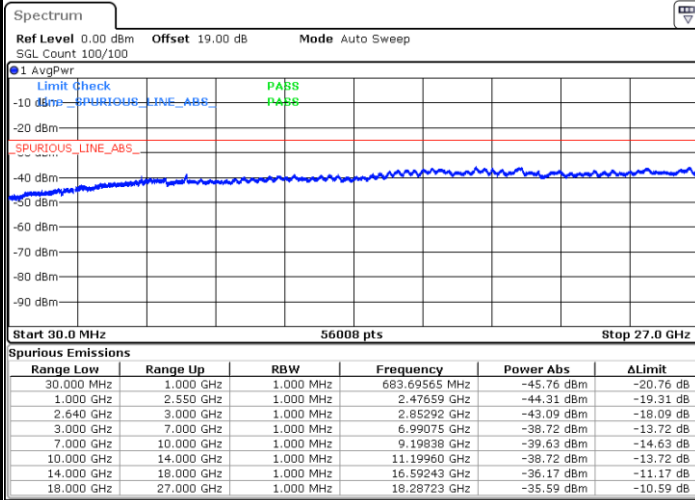

Middle Channel / QPSK

Middle Channel / 16QAM

Date: 21.MAY.2019 20:17:22

Date: 21.MAY.2019 20:18:16

LTE Band 38 / 15MHz

Highest Channel / QPSK

Date: 21.MAY.2019 20:23:53

Highest Channel / 16QAM

Date: 21.MAY.2019 20:24:49

LTE Band 38 / 20MHz

Lowest Channel / QPSK

Date: 21.MAY.2019 20:30:24

Lowest Channel / 16QAM

Date: 21.MAY.2019 20:31:20

LTE Band 38 / 20MHz

Middle Channel / QPSK