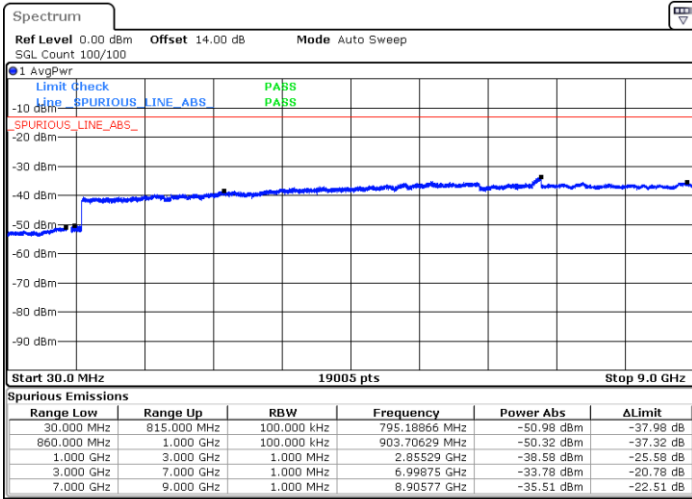

Date: 19.MAY.2019 11:33:35

Highest Channel / 64QAM

Date: 19.MAY.2019 11:34:07

LTE Band 26 / 5MHz

Lowest Channel / 64QAM

Middle Channel / 64QAM

Date: 19.MAY.2019 11:37:54

Date: 19.MAY.2019 11:39:01

Highest Channel / 64QAM

Date: 19.MAY.2019 11:39:28

LTE Band 26 / 10MHz

Lowest Channel / 64QAM

Middle Channel / 64QAM

Date: 19.MAY.2019 11:43:26

Date: 19.MAY.2019 11:43:52

Highest Channel / 64QAM