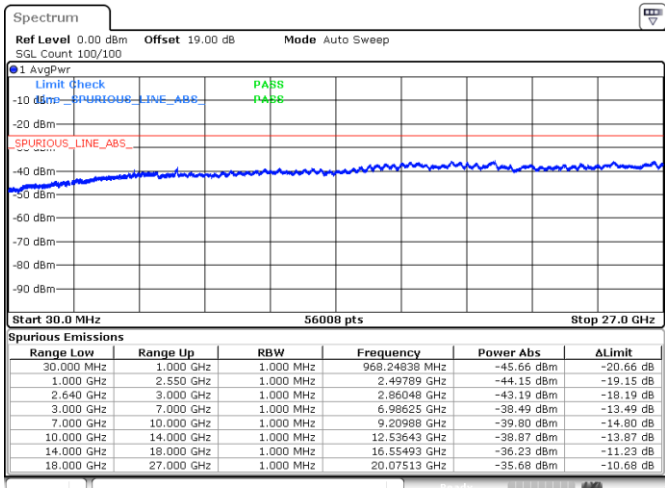

Lowest Channel / 64QAM

Middle Channel / 64QAM

Date: 21 MAY 2019 20:52:19

Date: 21 MAY 2019 20:53:16

Highest Channel / 64QAM

Date: 21 MAY 2019 20:56:33

LTE Band 38 / 10MHz

Lowest Channel / 64QAM

Middle Channel / 64QAM

Highest Channel / 64QAM

LTE Band 38 / 15MHz

Lowest Channel / 64QAM

Middle Channel / 64QAM

Highest Channel / 64QAM

LTE Band 38 / 20MHz

Lowest Channel / 64QAM

Middle Channel / 64QAM

Date: 21 MAY 2019 21:48:12

Date: 21 MAY 2019 21:48:08

Highest Channel / 64QAM

Date: 21 MAY 2019 21:48:12

LTE Band 41 / 5MHz

Lowest Channel / QPSK

Lowest Channel / 16QAM