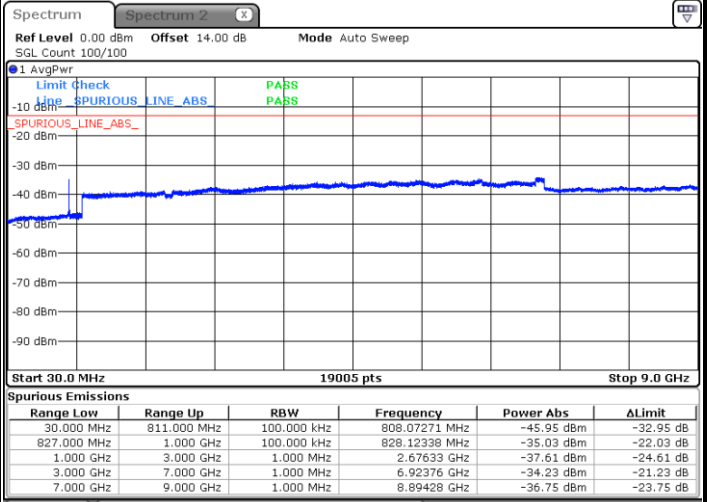

Date: 20 MAY 2019 16:52:23