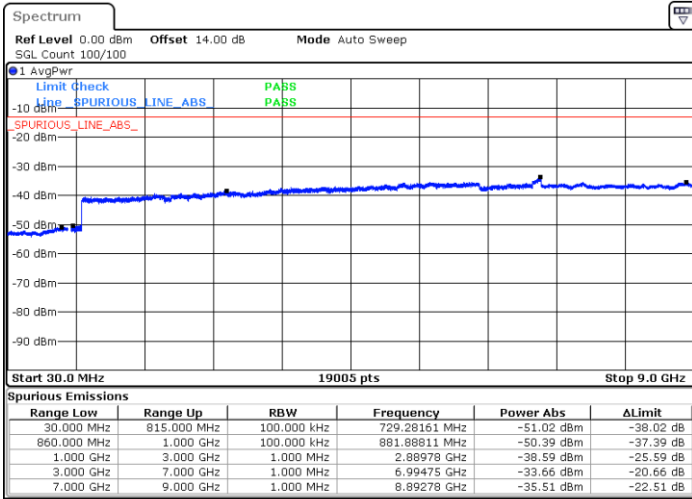

Highest Channel / 64QAM

Date: 19.MAY.2019 11:39:28

LTE Band 26 / 10MHz

Lowest Channel / 64QAM

Middle Channel / 64QAM

Date: 19.MAY.2019 11:43:26

Date: 19.MAY.2019 11:43:52

Highest Channel / 64QAM

Date: 19.MAY.2019 11:44:18

LTE Band 26 / 15MHz

Lowest Channel / 64QAM

Middle Channel / 64QAM

Date: 19.MAY.2019 11:48:45

Date: 19.MAY.2019 11:49:13

Highest Channel / 64QAM

Date: 19.MAY.2019 11:50:15