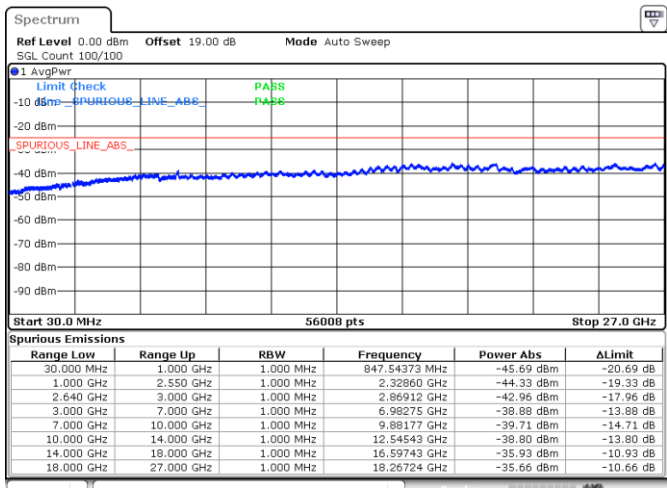

Middle Channel / 16QAM

Date: 21.MAY.2019 20:32:16

Date: 21.MAY.2019 20:33:12

Highest Channel / QPSK

Highest Channel / 16QAM

Date: 21.MAY.2019 20:38:47

Date: 21.MAY.2019 20:39:43

LTE Band 38 / 5MHz

Lowest Channel / 64QAM

Middle Channel / 64QAM

Date: 21 MAY 2019 20:52:19

Date: 21 MAY 2019 20:53:16

Highest Channel / 64QAM

Date: 21 MAY 2019 20:56:33

LTE Band 38 / 10MHz

Lowest Channel / 64QAM

Middle Channel / 64QAM

Highest Channel / 64QAM

LTE Band 38 / 15MHz

Lowest Channel / 64QAM

Middle Channel / 64QAM

Highest Channel / 64QAM

LTE Band 38 / 20MHz

Lowest Channel / 64QAM