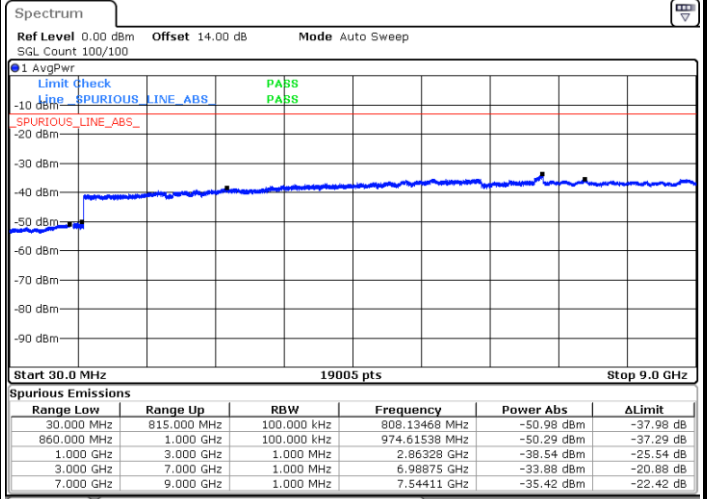

Date: 19.MAY.2019 11:33:35

Highest Channel / 64QAM

Date: 19.MAY.2019 11:34:07

LTE Band 26 / 5MHz

Lowest Channel / 64QAM

Middle Channel / 64QAM

Date: 19.MAY.2019 11:37:54

Date: 19.MAY.2019 11:39:01

Highest Channel / 64QAM

Date: 19.MAY.2019 11:39:28

LTE Band 26 / 10MHz

Lowest Channel / 64QAM

Middle Channel / 64QAM

Date: 19.MAY.2019 11:43:26

Date: 19.MAY.2019 11:43:52

Highest Channel / 64QAM

Date: 19.MAY.2019 11:44:18

LTE Band 26 / 15MHz

Lowest Channel / 64QAM

Middle Channel / 64QAM

Date: 19.MAY.2019 11:48:45

Date: 19.MAY.2019 11:49:13

Highest Channel / 64QAM

Date: 19.MAY.2019 11:50:15