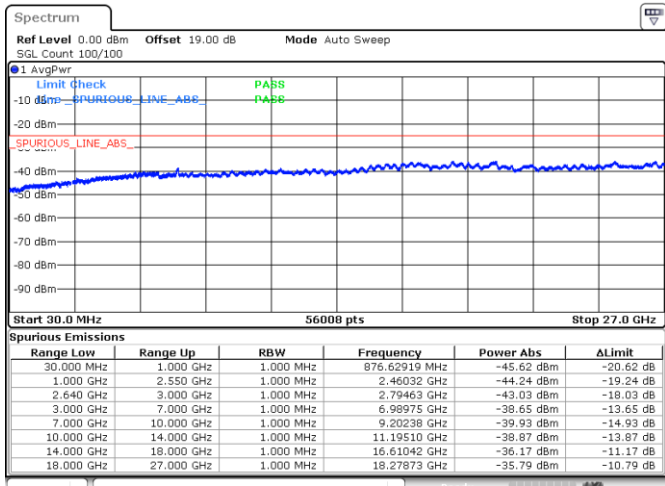

Middle Channel / 16QAM

Date: 21.MAY.2019 20:32:16

Date: 21.MAY.2019 20:33:12

Highest Channel / QPSK

Highest Channel / 16QAM

Date: 21.MAY.2019 20:38:47

Date: 21.MAY.2019 20:39:43

LTE Band 38 / 5MHz

Lowest Channel / 64QAM

Middle Channel / 64QAM

Date: 21 MAY 2019 20:52:19

Date: 21 MAY 2019 20:53:16

Highest Channel / 64QAM

Date: 21 MAY 2019 20:56:33

LTE Band 38 / 10MHz

Lowest Channel / 64QAM

Middle Channel / 64QAM

Highest Channel / 64QAM

LTE Band 38 / 15MHz

Lowest Channel / 64QAM

Middle Channel / 64QAM

Highest Channel / 64QAM

LTE Band 38 / 20MHz

Lowest Channel / 64QAM