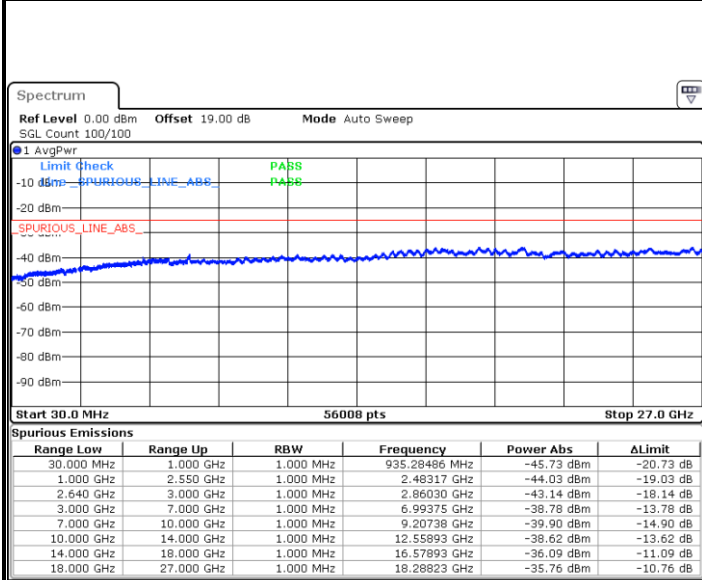

LTE Band 38 / 5MHz

Lowest Channel / QPSK

Date: 21.MAY.2019 19:45:43