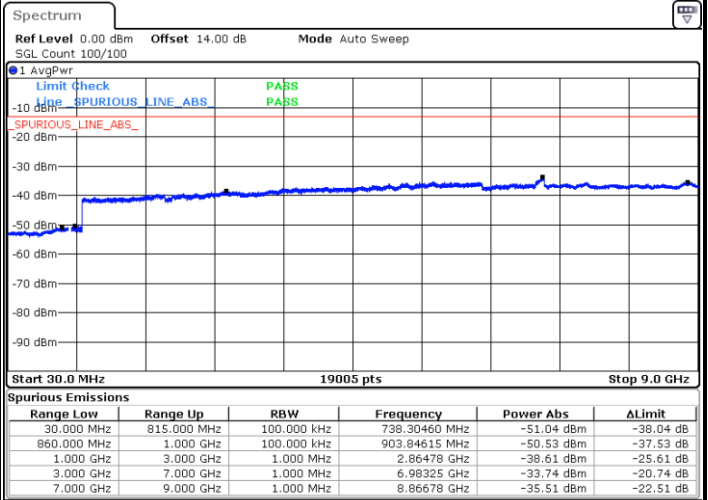

Date: 19.MAY.2019 11:08:42

Lowest Channel / 16QAM

Date: 19.MAY.2019 11:07:43

LTE Band 26 / 10MHz

Middle Channel / QPSK

Middle Channel / 16QAM

Date: 19.MAY.2019 11:09:08

Date: 19.MAY.2019 11:09:35

Highest Channel / QPSK

Highest Channel / 16QAM

Date: 19.MAY.2019 11:10:27

Date: 19.MAY.2019 11:10:01

LTE Band 26 / 15MHz

Lowest Channel / QPSK

Lowest Channel / 16QAM

Date: 19.MAY.2019 11:16:05