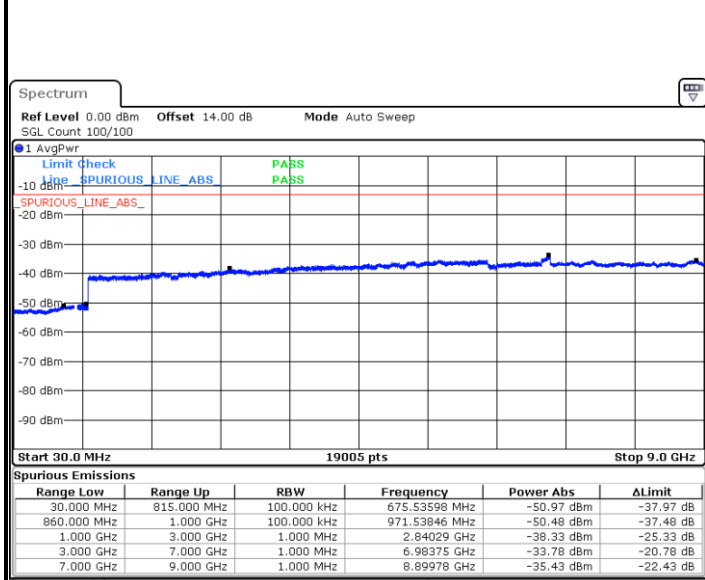

LTE Band 26 / 5MHz

Lowest Channel / QPSK

Date: 19.MAY.2019 11:00:50

Lowest Channel / 16QAM

Date: 19.MAY.2019 10:59:47

Middle Channel / QPSK

Date: 19.MAY.2019 11:01:20

Middle Channel / 16QAM

Date: 19.MAY.2019 11:01:51

LTE Band 26 / 5MHz

Highest Channel / QPSK

Date: 19.MAY.2019 11:02:46

Highest Channel / 16QAM

Date: 19.MAY.2019 11:02:17

LTE Band 26 / 10MHz

Lowest Channel / QPSK

Date: 19.MAY.2019 11:08:42

Lowest Channel / 16QAM

Date: 19.MAY.2019 11:07:43

LTE Band 26 / 10MHz

Middle Channel / QPSK

Middle Channel / 16QAM

Date: 19.MAY.2019 11:09:08

Date: 19.MAY.2019 11:09:35