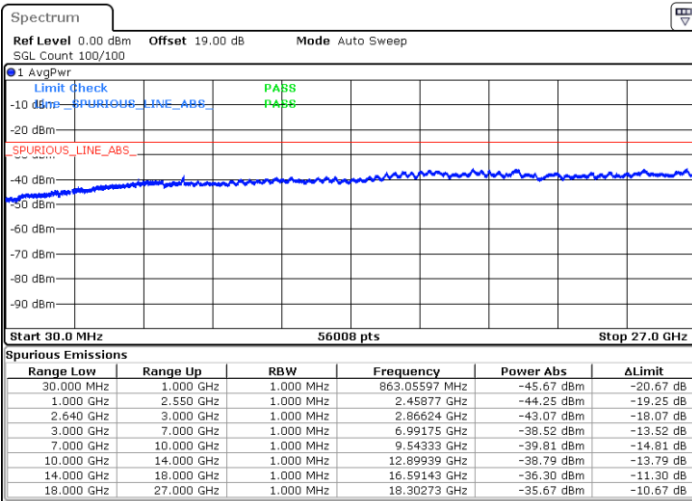

LTE Band 38 / 5MHz

Highest Channel / QPSK

Highest Channel / 16QAM

Date: 21.MAY.2019 19:54:06

Date: 21.MAY.2019 19:55:02

LTE Band 38 / 10MHz

Lowest Channel / QPSK

Lowest Channel / 16QAM

Date: 21.MAY.2019 20:00:36

Date: 21.MAY.2019 20:01:32

LTE Band 38 / 10MHz

Middle Channel / QPSK

Middle Channel / 16QAM

Date: 21.MAY.2019 20:02:28

Date: 21.MAY.2019 20:03:25

Highest Channel / QPSK

Highest Channel / 16QAM

Date: 21.MAY.2019 20:08:59

Date: 21.MAY.2019 20:09:55

LTE Band 38 / 15MHz

Lowest Channel / QPSK

Lowest Channel / 16QAM

Date: 21.MAY.2019 20:15:30

Date: 21.MAY.2019 20:16:26