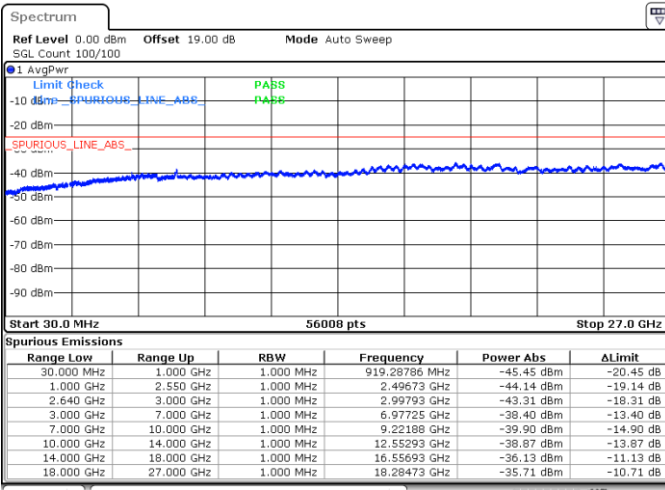

Lowest Channel / 64QAM

Middle Channel / 64QAM

Date: 21 MAY 2019 20:52:19

Date: 21 MAY 2019 20:53:16

Highest Channel / 64QAM

Date: 21 MAY 2019 20:56:33

LTE Band 38 / 10MHz

Lowest Channel / 64QAM

Middle Channel / 64QAM

Highest Channel / 64QAM

LTE Band 38 / 15MHz

Lowest Channel / 64QAM

Middle Channel / 64QAM

Highest Channel / 64QAM

LTE Band 38 / 20MHz

Lowest Channel / 64QAM

Middle Channel / 64QAM

Date: 21 MAY 2019 21:48:12

Date: 21 MAY 2019 21:48:08

Highest Channel / 64QAM

Date: 21 MAY 2019 21:48:12

LTE Band 41 / 5MHz

Lowest Channel / QPSK

Lowest Channel / 16QAM