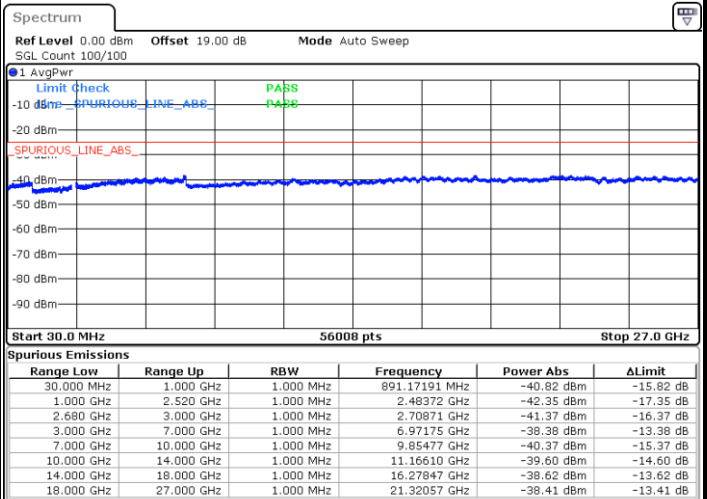

LTE Band 41 / 10MHz

Middle Channel / QPSK

Middle Channel / 16QAM

Date: 22 MAY 2019 18:51:02

Date: 22 MAY 2019 18:51:56

Highest Channel / QPSK

Highest Channel / 16QAM

Date: 22 MAY 2019 18:53:45

Date: 22 MAY 2019 18:54:39

LTE Band 41 / 15MHz

Lowest Channel / QPSK

Lowest Channel / 16QAM

Date: 22 MAY 2019 18:56:27

Date: 22 MAY 2019 18:57:21

Middle Channel / QPSK

Middle Channel / 16QAM