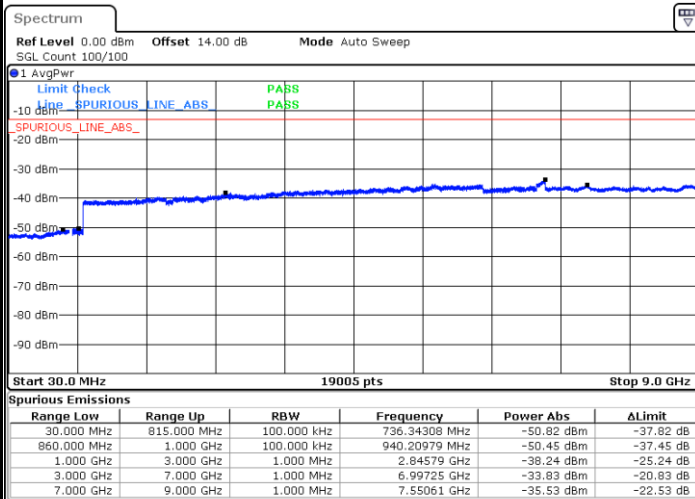

Date: 19.MAY.2019 11:01:51

LTE Band 26 / 5MHz

Highest Channel / QPSK

Date: 19.MAY.2019 11:02:46

Highest Channel / 16QAM

Date: 19.MAY.2019 11:02:17

LTE Band 26 / 10MHz

Lowest Channel / QPSK

Date: 19.MAY.2019 11:08:42

Lowest Channel / 16QAM

Date: 19.MAY.2019 11:07:43

LTE Band 26 / 10MHz

Middle Channel / QPSK

Middle Channel / 16QAM

Date: 19.MAY.2019 11:09:08

Date: 19.MAY.2019 11:09:35