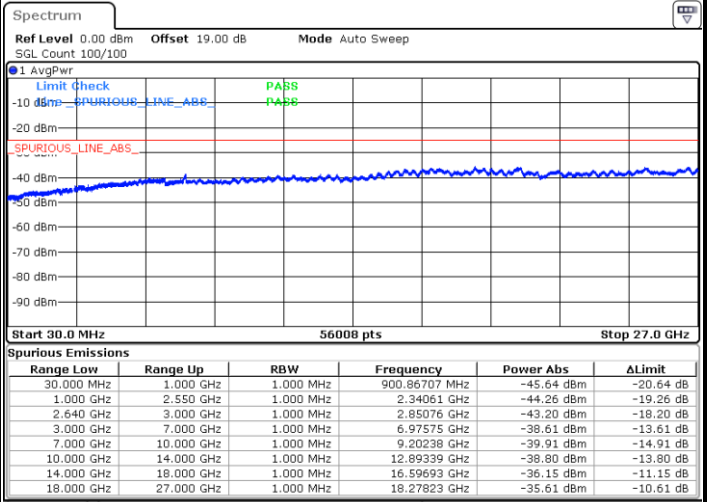

Lowest Channel / QPSK

Date: 21.MAY.2019 19:45:43

Lowest Channel / 16QAM

Date: 21.MAY.2019 19:46:39

Middle Channel / QPSK

Date: 21.MAY.2019 19:47:35

Middle Channel / 16QAM

Date: 21.MAY.2019 19:48:31

LTE Band 38 / 5MHz

Highest Channel / QPSK

Highest Channel / 16QAM

Date: 21.MAY.2019 19:54:06

Date: 21.MAY.2019 19:55:02

LTE Band 38 / 10MHz

Lowest Channel / QPSK

Lowest Channel / 16QAM