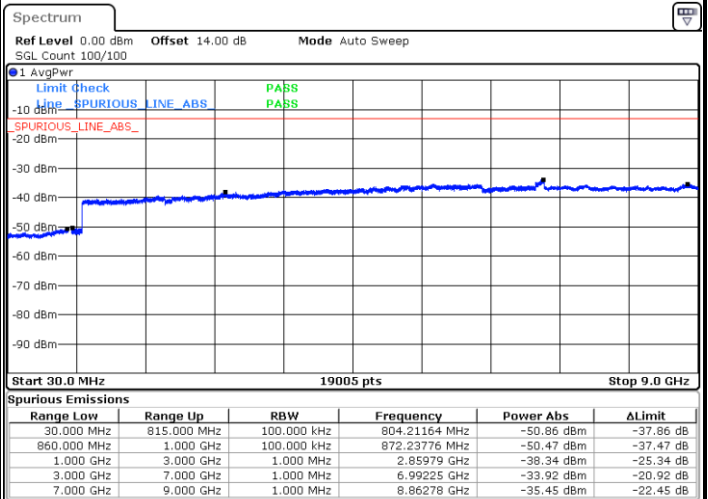

Date: 19.MAY.2019 11:08:42

Lowest Channel / 16QAM

Date: 19.MAY.2019 11:07:43

LTE Band 26 / 10MHz

Middle Channel / QPSK

Middle Channel / 16QAM

Date: 19.MAY.2019 11:09:08

Date: 19.MAY.2019 11:09:35

Highest Channel / QPSK

Highest Channel / 16QAM

Date: 19.MAY.2019 11:10:27

Date: 19.MAY.2019 11:10:01

LTE Band 26 / 15MHz

Lowest Channel / QPSK

Lowest Channel / 16QAM

Date: 19.MAY.2019 11:16:05