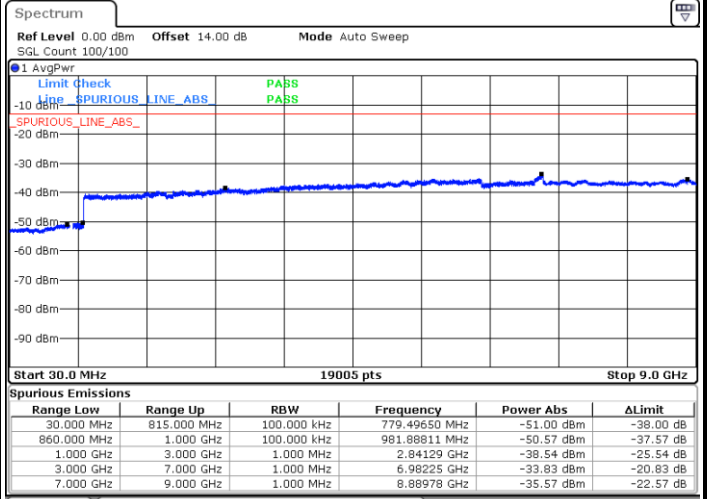

Highest Channel / QPSK

Highest Channel / 16QAM

Date: 19.MAY.2019 11:10:27

Date: 19.MAY.2019 11:10:01

LTE Band 26 / 15MHz

Lowest Channel / QPSK

Lowest Channel / 16QAM

Date: 19.MAY.2019 11:16:05

Date: 19.MAY.2019 11:15:09

Middle Channel / QPSK

Middle Channel / 16QAM

Date: 19.MAY.2019 11:16:34

Date: 19.MAY.2019 11:17:03

LTE Band 26 / 1.4MHz

Lowest Channel / 64QAM

Middle Channel / 64QAM

Date: 19.MAY.2019 11:26:26

Date: 19.MAY.2019 11:26:54

Highest Channel / 64QAM

Date: 19.MAY.2019 11:27:22

LTE Band 26 / 3MHz

Lowest Channel / 64QAM

Middle Channel / 64QAM

Date: 19.MAY.2019 11:32:40