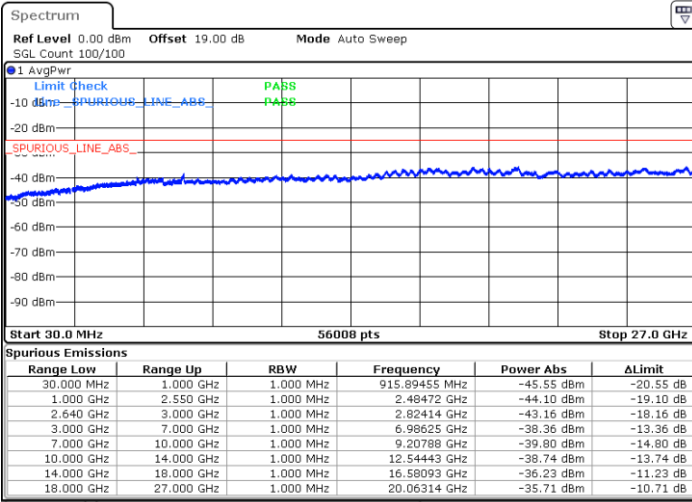

Date: 21.MAY.2019 20:00:36

Date: 21.MAY.2019 20:01:32

LTE Band 38 / 10MHz

Middle Channel / QPSK

Middle Channel / 16QAM

Date: 21.MAY.2019 20:02:28

Date: 21.MAY.2019 20:03:25

Highest Channel / QPSK

Highest Channel / 16QAM

Date: 21.MAY.2019 20:08:59

Date: 21.MAY.2019 20:09:55

LTE Band 38 / 15MHz

Lowest Channel / QPSK

Lowest Channel / 16QAM

Date: 21.MAY.2019 20:15:30

Date: 21.MAY.2019 20:16:26

Middle Channel / QPSK

Middle Channel / 16QAM

Date: 21.MAY.2019 20:17:22

Date: 21.MAY.2019 20:18:16

LTE Band 38 / 15MHz

Highest Channel / QPSK

Date: 21.MAY.2019 20:23:53

Highest Channel / 16QAM