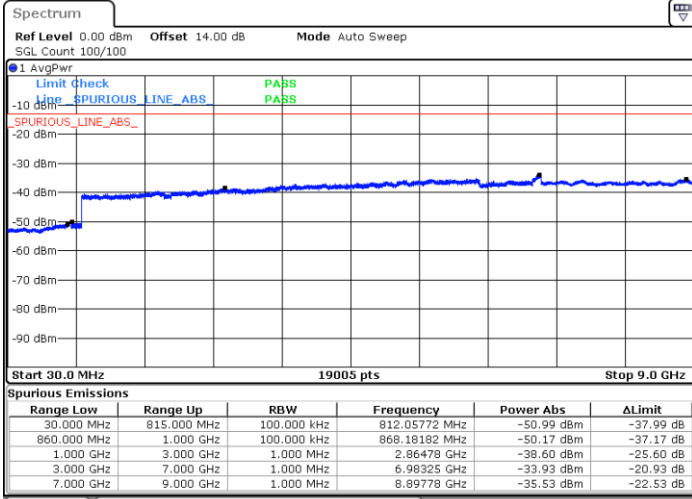

Date: 19.MAY.2019 11:15:09

Middle Channel / QPSK

Middle Channel / 16QAM

Date: 19.MAY.2019 11:16:34

Date: 19.MAY.2019 11:17:03

LTE Band 26 / 1.4MHz

Lowest Channel / 64QAM

Middle Channel / 64QAM

Date: 19.MAY.2019 11:26:26

Date: 19.MAY.2019 11:26:54

Highest Channel / 64QAM

Date: 19.MAY.2019 11:27:22

LTE Band 26 / 3MHz

Lowest Channel / 64QAM

Middle Channel / 64QAM

Date: 19.MAY.2019 11:32:40

Date: 19.MAY.2019 11:33:35

Highest Channel / 64QAM

Date: 19.MAY.2019 11:34:07

LTE Band 26 / 5MHz

Lowest Channel / 64QAM

Middle Channel / 64QAM

Date: 19.MAY.2019 11:37:54

Date: 19.MAY.2019 11:39:01