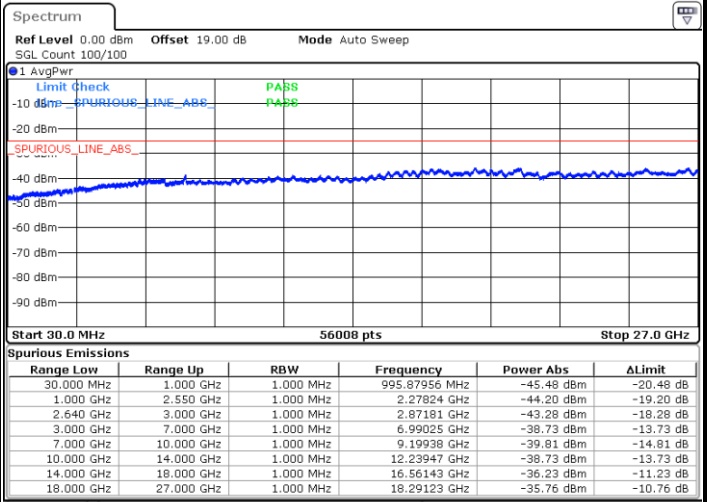

LTE Band 38 / 5MHz

Highest Channel / QPSK

Highest Channel / 16QAM

Date: 21.MAY.2019 19:54:06

Date: 21.MAY.2019 19:55:02

LTE Band 38 / 10MHz

Lowest Channel / QPSK

Lowest Channel / 16QAM

Date: 21.MAY.2019 20:00:36

Date: 21.MAY.2019 20:01:32

LTE Band 38 / 10MHz

Middle Channel / QPSK

Middle Channel / 16QAM

Date: 21.MAY.2019 20:02:28

Date: 21.MAY.2019 20:03:25

Highest Channel / QPSK