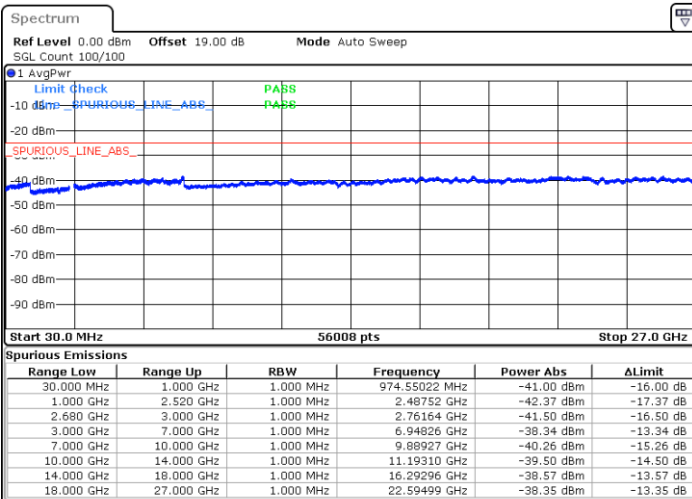

Date: 22 MAY 2019 18:40:13

Date: 22 MAY 2019 18:41:07

Middle Channel / QPSK

Middle Channel / 16QAM

Date: 22 MAY 2019 18:42:55

Date: 22 MAY 2019 18:43:49

LTE Band 41 / 5MHz

Highest Channel / QPSK

Highest Channel / 16QAM

Date: 22 MAY 2019 18:45:37

Date: 22 MAY 2019 18:46:32

LTE Band 41 / 10MHz

Lowest Channel / QPSK

Lowest Channel / 16QAM

Date: 22 MAY 2019 18:48:20

Date: 22 MAY 2019 18:49:14

LTE Band 41 / 10MHz

Middle Channel / QPSK

Middle Channel / 16QAM

Date: 22 MAY 2019 18:51:02

Date: 22 MAY 2019 18:51:56

Highest Channel / QPSK

Highest Channel / 16QAM

Date: 22 MAY 2019 18:53:45