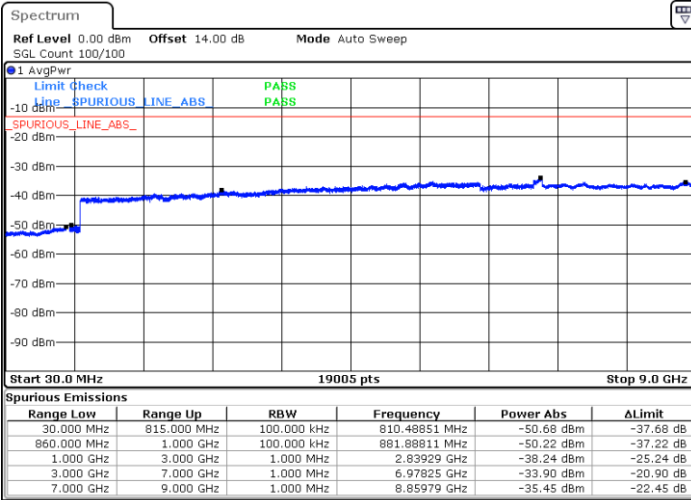

Highest Channel / QPSK

Highest Channel / 16QAM

Date: 19.MAY.2019 11:10:27

Date: 19.MAY.2019 11:10:01

LTE Band 26 / 15MHz

Lowest Channel / QPSK

Lowest Channel / 16QAM

Date: 19.MAY.2019 11:16:05

Date: 19.MAY.2019 11:15:09

Middle Channel / QPSK

Middle Channel / 16QAM

Date: 19.MAY.2019 11:16:34

Date: 19.MAY.2019 11:17:03

LTE Band 26 / 1.4MHz

Lowest Channel / 64QAM

Middle Channel / 64QAM