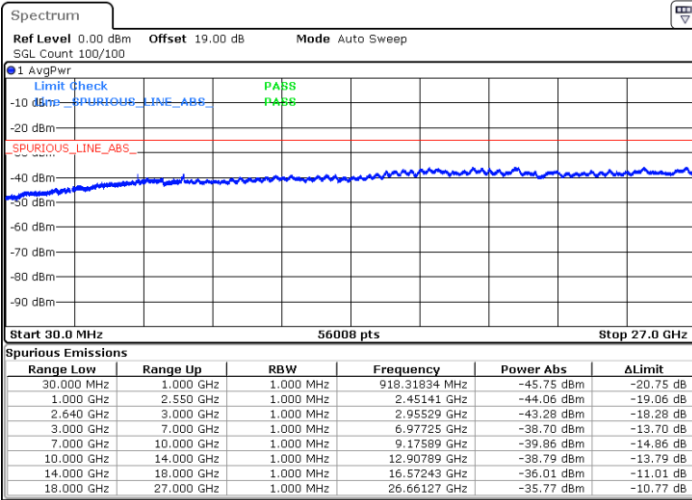

Middle Channel / QPSK

Middle Channel / 16QAM

Date: 21.MAY.2019 20:17:22

Date: 21.MAY.2019 20:18:16

LTE Band 38 / 15MHz

Highest Channel / QPSK

Date: 21.MAY.2019 20:23:53

Highest Channel / 16QAM

Date: 21.MAY.2019 20:24:49

LTE Band 38 / 20MHz

Lowest Channel / QPSK

Date: 21.MAY.2019 20:30:24

Lowest Channel / 16QAM

Date: 21.MAY.2019 20:31:20

LTE Band 38 / 20MHz

Middle Channel / QPSK

Middle Channel / 16QAM

Date: 21.MAY.2019 20:32:16

Date: 21.MAY.2019 20:33:12

Highest Channel / QPSK

Highest Channel / 16QAM

Date: 21.MAY.2019 20:38:47

Date: 21.MAY.2019 20:39:43

LTE Band 38 / 5MHz