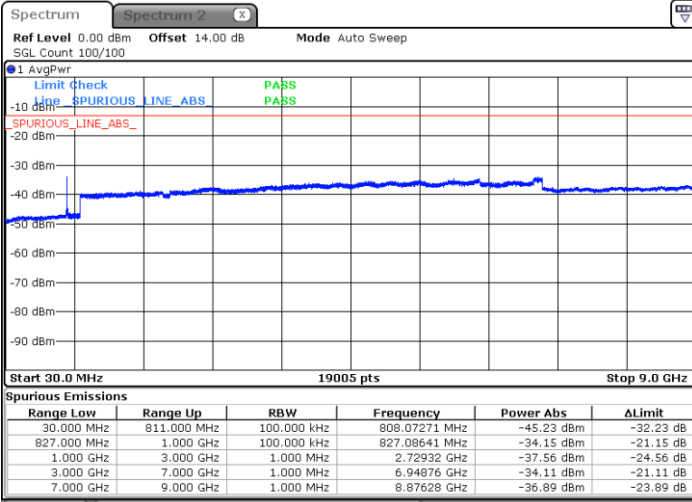

LTE Band 26 / 15MHz

CH26765 / QPSK

CH26765 / 16QAM

Date: 20 MAY 2019 16:51:30