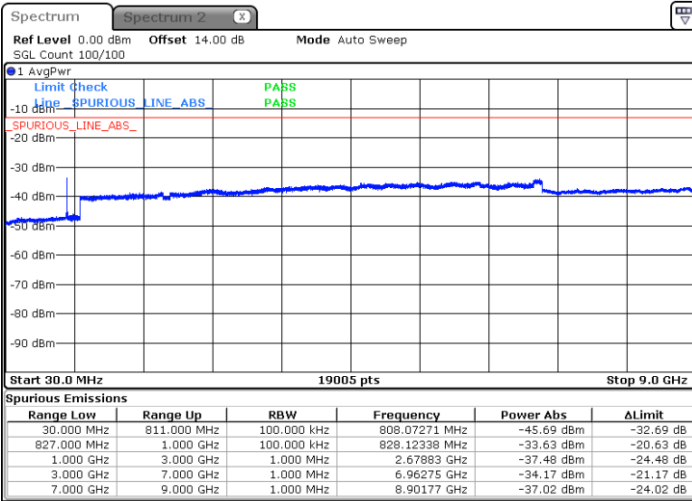

LTE Band 26 / 15MHz

CH26765 / QPSK

CH26765 / 16QAM

Date: 20 MAY 2019 16:51:30

Date: 20 MAY 2019 16:52:23

CH26765 / 64QAM

Date: 20 MAY 2019 16:46:22

LTE Band 38 / 5MHz