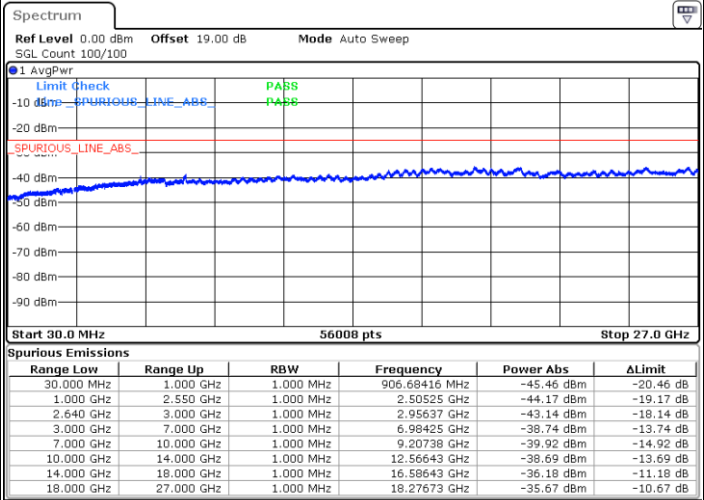

Highest Channel / 16QAM

Date: 21.MAY.2019 20:08:59

Date: 21.MAY.2019 20:09:55

LTE Band 38 / 15MHz

Lowest Channel / QPSK

Lowest Channel / 16QAM

Date: 21.MAY.2019 20:15:30

Date: 21.MAY.2019 20:16:26

Middle Channel / QPSK

Middle Channel / 16QAM

Date: 21.MAY.2019 20:17:22

Date: 21.MAY.2019 20:18:16

LTE Band 38 / 15MHz

Highest Channel / QPSK

Date: 21.MAY.2019 20:23:53

Highest Channel / 16QAM

Date: 21.MAY.2019 20:24:49

LTE Band 38 / 20MHz

Lowest Channel / QPSK

Date: 21.MAY.2019 20:30:24

Lowest Channel / 16QAM

Date: 21.MAY.2019 20:31:20

LTE Band 38 / 20MHz

Middle Channel / QPSK