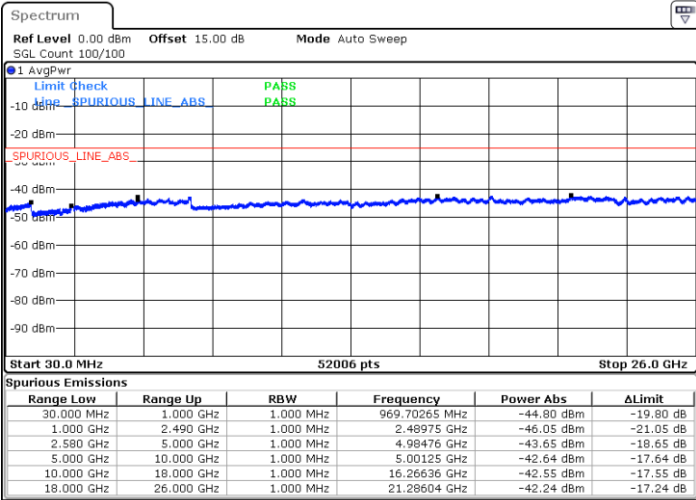

Date: 23 MAY 2019 15:35:50

LTE Band 7 / 20MHz

Middle Channel / QPSK

Middle Channel / 16QAM

Date: 23 MAY 2019 15:34:03

Date: 23 MAY 2019 15:36:43

Highest Channel / QPSK

Highest Channel / 16QAM

Date: 23 MAY 2019 15:34:56

Date: 23 MAY 2019 15:37:36

LTE Band 7 / 5MHz

Lowest Channel / 64QAM

Middle Channel / 64QAM

Date: 21.MAY.2019 17:12:24

Date: 21.MAY.2019 17:13:18

Highest Channel / 64QAM

Date: 21.MAY.2019 17:14:11

LTE Band 7 / 10MHz

Lowest Channel / 64QAM

Middle Channel / 64QAM

Date: 21.MAY.2019 17:31:35

Date: 21.MAY.2019 17:41:16

Highest Channel / 64QAM

Date: 21.MAY.2019 17:33:57