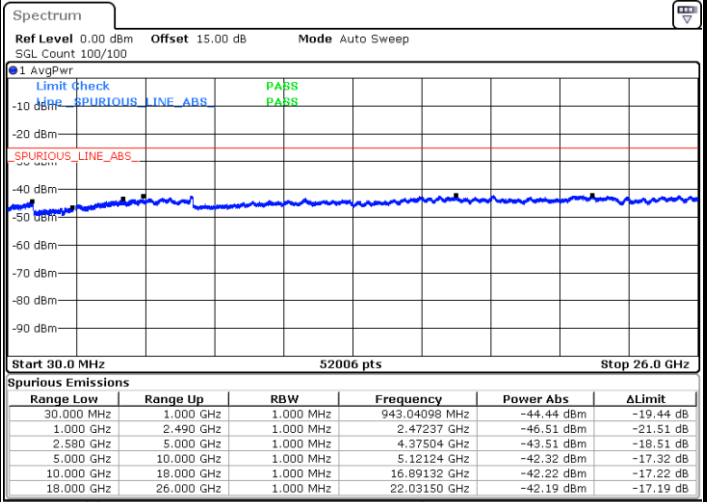

Middle Channel / 16QAM

Date: 23.MAY.2019 15:18:03

Date: 23.MAY.2019 15:20:43

LTE Band 7 / 5MHz

Highest Channel / QPSK

Date: 23 MAY 2019 15:18:57

Highest Channel / 16QAM

Date: 23 MAY 2019 15:21:37

LTE Band 7 / 10MHz

Lowest Channel / QPSK

Date: 23 MAY 2019 15:22:30

Lowest Channel / 16QAM

Date: 23 MAY 2019 15:25:10

LTE Band 7 / 10MHz

Middle Channel / QPSK

Middle Channel / 16QAM

Date: 23 MAY 2019 15:23:23

Date: 23 MAY 2019 15:26:03

Highest Channel / QPSK

Highest Channel / 16QAM

Date: 23 MAY 2019 15:24:16

Date: 23 MAY 2019 15:26:56

LTE Band 7 / 15MHz

Lowest Channel / QPSK