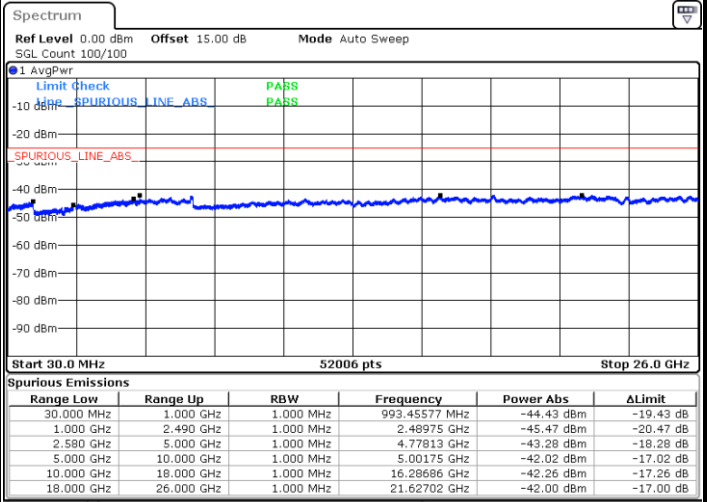

LTE Band 7 / 10MHz

Lowest Channel / QPSK

Date: 23 MAY 2019 15:22:30

Lowest Channel / 16QAM

Date: 23 MAY 2019 15:25:10

LTE Band 7 / 10MHz

Middle Channel / QPSK

Middle Channel / 16QAM

Date: 23 MAY 2019 15:23:23

Date: 23 MAY 2019 15:26:03

Highest Channel / QPSK

Highest Channel / 16QAM

Date: 23 MAY 2019 15:24:16

Date: 23 MAY 2019 15:26:56

LTE Band 7 / 15MHz

Lowest Channel / QPSK

Lowest Channel / 16QAM

Date: 23 MAY 2019 15:27:50

Date: 23 MAY 2019 15:30:30

Middle Channel / QPSK

Middle Channel / 16QAM

Date: 23 MAY 2019 15:28:43

Date: 23 MAY 2019 15:31:23

LTE Band7 / 15MHz

Highest Channel / QPSK

Date: 23 MAY 2019 15:29:36

Highest Channel / 16QAM

Date: 23 MAY 2019 15:32:16

LTE Band 7 / 20MHz

Lowest Channel / QPSK

Date: 23 MAY 2019 15:33:09

Lowest Channel / 16QAM