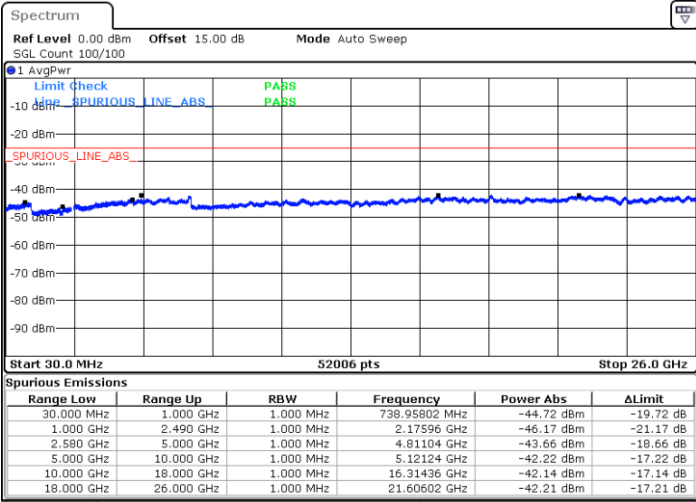

Middle Channel / 16QAM

Date: 23.MAY.2019 15:18:03

Date: 23.MAY.2019 15:20:43

LTE Band 7 / 5MHz

Highest Channel / QPSK

Date: 23 MAY 2019 15:18:57

Highest Channel / 16QAM

Date: 23 MAY 2019 15:21:37

LTE Band 7 / 10MHz

Lowest Channel / QPSK

Date: 23 MAY 2019 15:22:30

Lowest Channel / 16QAM

Date: 23 MAY 2019 15:25:10

LTE Band 7 / 10MHz

Middle Channel / QPSK

Middle Channel / 16QAM

Date: 23 MAY 2019 15:23:23

Date: 23 MAY 2019 15:26:03

Highest Channel / QPSK

Highest Channel / 16QAM

Date: 23 MAY 2019 15:24:16

Date: 23 MAY 2019 15:26:56

LTE Band 7 / 15MHz

Lowest Channel / QPSK