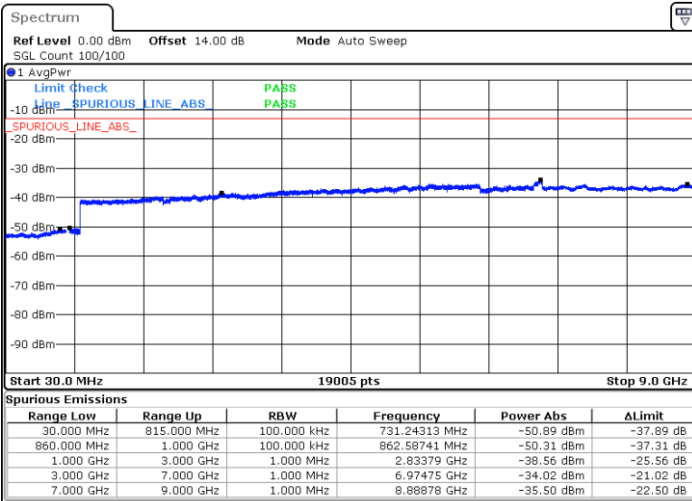

Highest Channel / QPSK

Date: 19.MAY.2019 10:34:54

Highest Channel / 16QAM

Date: 19.MAY.2019 10:35:54

LTE Band 26 / 3MHz

Lowest Channel / QPSK

Date: 19.MAY.2019 10:51:21

Lowest Channel / 16QAM

Date: 19.MAY.2019 10:50:55

LTE Band 26 / 3MHz

Middle Channel / QPSK

Middle Channel / 16QAM

Date: 19.MAY.2019 10:51:48

Date: 19.MAY.2019 10:52:13

Highest Channel / QPSK

Highest Channel / 16QAM