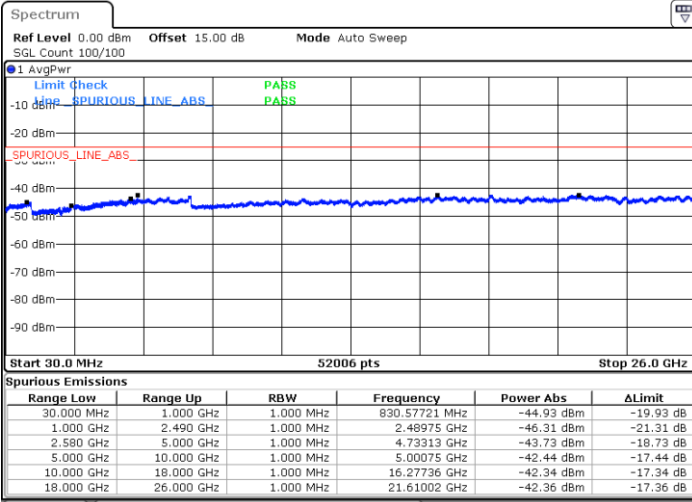

Date: 23 MAY 2019 15:35:50

LTE Band 7 / 20MHz

Middle Channel / QPSK

Middle Channel / 16QAM

Date: 23 MAY 2019 15:34:03

Date: 23 MAY 2019 15:36:43

Highest Channel / QPSK

Highest Channel / 16QAM

Date: 23 MAY 2019 15:34:56

Date: 23 MAY 2019 15:37:36

LTE Band 7 / 5MHz

Lowest Channel / 64QAM

Middle Channel / 64QAM

Date: 21.MAY.2019 17:12:24

Date: 21.MAY.2019 17:13:18

Highest Channel / 64QAM

Date: 21.MAY.2019 17:14:11

LTE Band 7 / 10MHz

Lowest Channel / 64QAM

Middle Channel / 64QAM

Date: 21.MAY.2019 17:31:35

Date: 21.MAY.2019 17:41:16

Highest Channel / 64QAM

Date: 21.MAY.2019 17:33:57