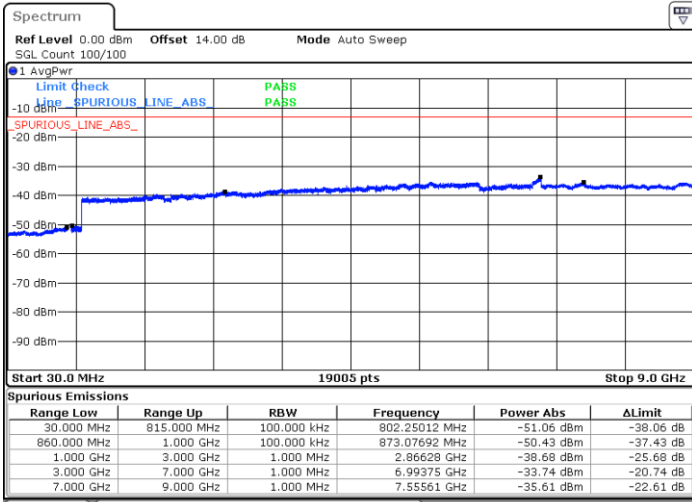

Date: 15.MAY.2019 22:16:38

Date: 15.MAY.2019 22:17:33

Highest Channel / 64QAM

Date: 15.MAY.2019 22:18:27

LTE Band 5 / 5MHz

Lowest Channel / 64QAM

Middle Channel / 64QAM

Date: 15.MAY.2019 22:26:58

Date: 15.MAY.2019 22:27:53

Highest Channel / 64QAM

Date: 15.MAY.2019 22:28:47

LTE Band 5 / 10MHz

Lowest Channel / 64QAM

Middle Channel / 64QAM

Date: 15.MAY.2019 22:37:18

Date: 15.MAY.2019 22:38:12