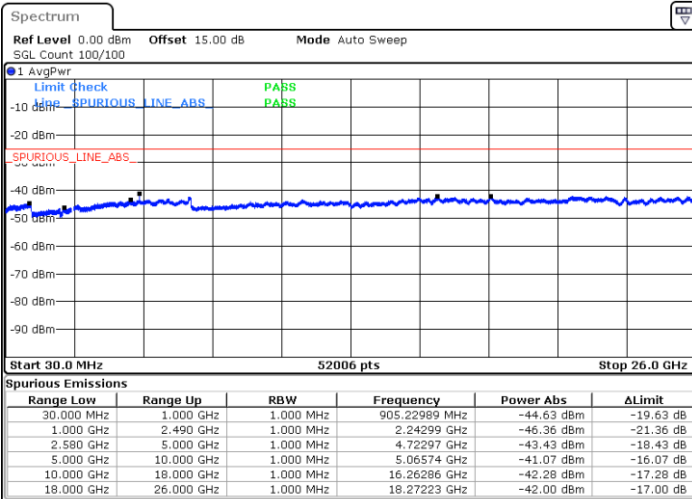

Date: 15.MAY.2019 22:27:53

Highest Channel / 64QAM

Date: 15.MAY.2019 22:28:47

LTE Band 5 / 10MHz

Lowest Channel / 64QAM

Middle Channel / 64QAM

Date: 15.MAY.2019 22:37:18

Date: 15.MAY.2019 22:38:12

Highest Channel / 64QAM

Date: 15.MAY.2019 22:39:06

LTE Band 7 / 5MHz

Lowest Channel / QPSK

Lowest Channel / 16QAM

Date: 23.MAY.2019 15:17:10

Date: 23.MAY.2019 15:19:50

Middle Channel / QPSK

Middle Channel / 16QAM

Date: 23.MAY.2019 15:18:03

Date: 23.MAY.2019 15:20:43

LTE Band 7 / 5MHz

Highest Channel / QPSK

Date: 23 MAY 2019 15:18:57

Highest Channel / 16QAM

Date: 23 MAY 2019 15:21:37