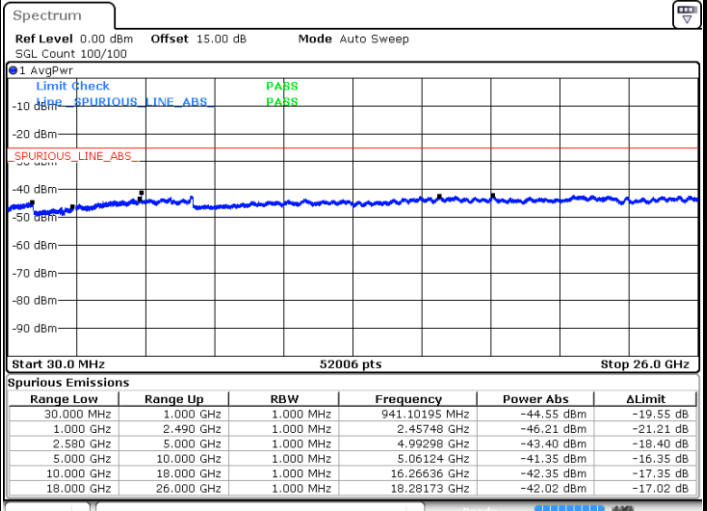

Middle Channel / 16QAM

Date: 23.MAY.2019 15:18:03

Date: 23.MAY.2019 15:20:43

LTE Band 7 / 5MHz

Highest Channel / QPSK

Date: 23 MAY 2019 15:18:57

Highest Channel / 16QAM

Date: 23 MAY 2019 15:21:37

LTE Band 7 / 10MHz

Lowest Channel / QPSK

Date: 23 MAY 2019 15:22:30

Lowest Channel / 16QAM

Date: 23 MAY 2019 15:25:10

LTE Band 7 / 10MHz

Middle Channel / QPSK

Middle Channel / 16QAM

Date: 23 MAY 2019 15:23:23

Date: 23 MAY 2019 15:26:03

Highest Channel / QPSK

Highest Channel / 16QAM

Date: 23 MAY 2019 15:24:16

Date: 23 MAY 2019 15:26:56

LTE Band 7 / 15MHz

Lowest Channel / QPSK