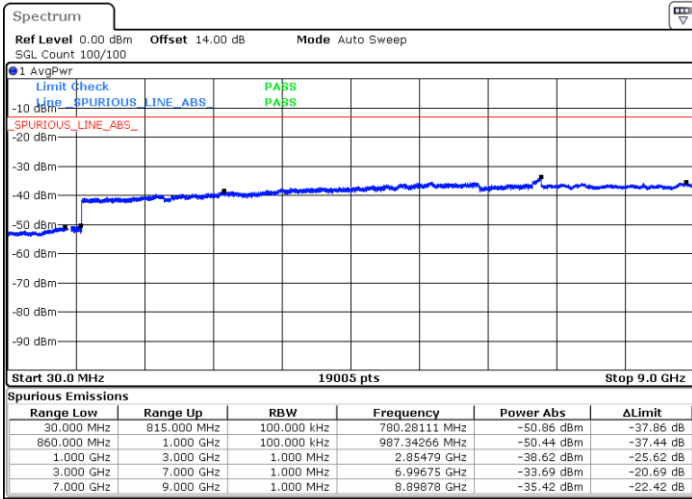

LTE Band 5 / 10MHz

Lowest Channel / QPSK

Date: 15.MAY.2019 21:42:13

Lowest Channel / 16QAM

Date: 15.MAY.2019 21:43:07

LTE Band 5 / 10MHz

Middle Channel / QPSK

Middle Channel / 16QAM

Date: 15.MAY.2019 21:44:42

Date: 15.MAY.2019 21:45:37

Highest Channel / QPSK

Highest Channel / 16QAM

Date: 15.MAY.2019 21:53:47

Date: 15.MAY.2019 21:54:41

LTE Band 5 / 1.4MHz

Lowest Channel / 64QAM

Middle Channel / 64QAM

Date: 15.MAY.2019 22:06:18

Date: 15.MAY.2019 22:07:13

Highest Channel / 64QAM

Date: 15.MAY.2019 22:08:07

LTE Band 5 / 3MHz

Lowest Channel / 64QAM

Middle Channel / 64QAM