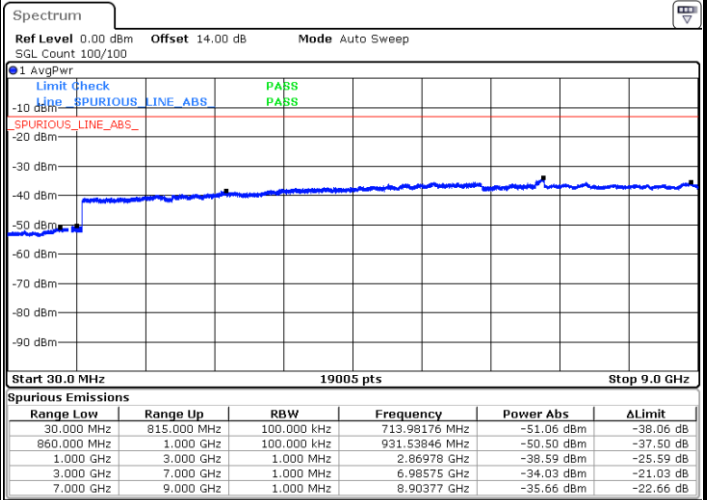

Lowest Channel / 64QAM

Middle Channel / 64QAM

Date: 19.MAY.2019 03:11:43

Date: 19.MAY.2019 03:13:00

Highest Channel / 64QAM

Date: 19.MAY.2019 03:16:35

LTE Band 5 / 1.4MHz

Lowest Channel / QPSK

Lowest Channel / 16QAM

Date: 15.MAY.2019 20:36:48

Date: 15.MAY.2019 20:37:42

Middle Channel / QPSK

Middle Channel / 16QAM

Date: 15.MAY.2019 20:39:17

Date: 15.MAY.2019 20:40:12

LTE Band 5 / 1.4MHz

Highest Channel / QPSK

Date: 15.MAY.2019 20:48:23

Highest Channel / 16QAM

Date: 15.MAY.2019 20:49:17

LTE Band 5 / 3MHz

Lowest Channel / QPSK

Date: 15.MAY.2019 20:58:49

Lowest Channel / 16QAM