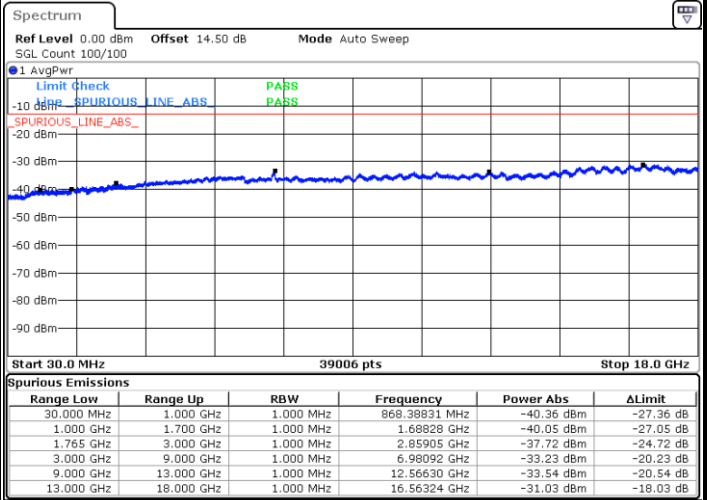

LTE Band 4 / 15MHz

Lowest Channel / 64QAM

Middle Channel / 64QAM

Date: 19.MAY.2019 03:03:17

Date: 19.MAY.2019 03:04:34

Highest Channel / 64QAM

Date: 19.MAY.2019 03:08:08

LTE Band 4 / 20MHz

Lowest Channel / 64QAM

Middle Channel / 64QAM

Date: 19.MAY.2019 03:11:43

Date: 19.MAY.2019 03:13:00

Highest Channel / 64QAM

Date: 19.MAY.2019 03:16:35

LTE Band 5 / 1.4MHz

Lowest Channel / QPSK