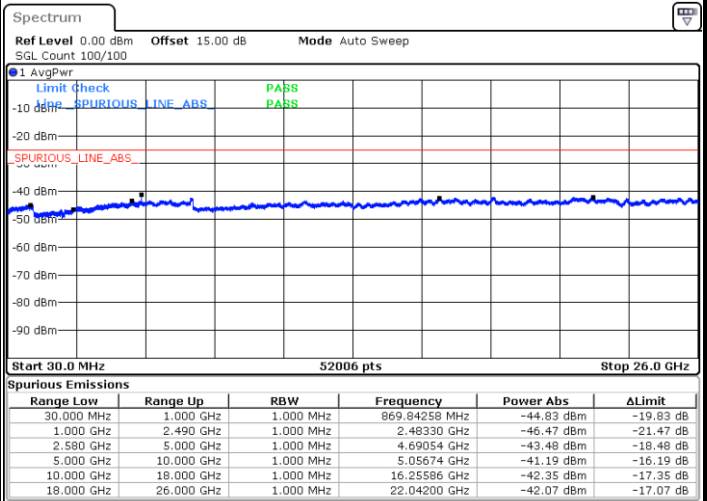

Date: 23 MAY 2019 15:23:23

Date: 23 MAY 2019 15:26:03

Highest Channel / QPSK

Highest Channel / 16QAM

Date: 23 MAY 2019 15:24:16

Date: 23 MAY 2019 15:26:56

LTE Band 7 / 15MHz

Lowest Channel / QPSK

Lowest Channel / 16QAM

Date: 23 MAY 2019 15:27:50

Date: 23 MAY 2019 15:30:30

Middle Channel / QPSK

Middle Channel / 16QAM

Date: 23 MAY 2019 15:28:43

Date: 23 MAY 2019 15:31:23

LTE Band7 / 15MHz

Highest Channel / QPSK

Date: 23 MAY 2019 15:29:36

Highest Channel / 16QAM

Date: 23 MAY 2019 15:32:16

LTE Band 7 / 20MHz

Lowest Channel / QPSK

Date: 23 MAY 2019 15:33:09

Lowest Channel / 16QAM