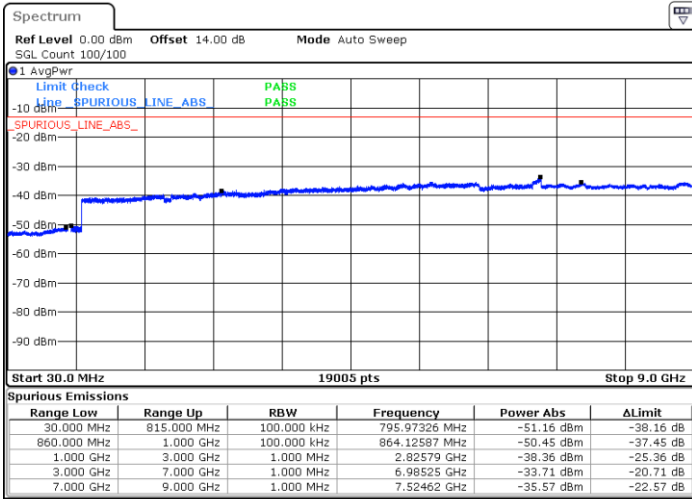

Date: 15.MAY.2019 21:44:42

Date: 15.MAY.2019 21:45:37

Highest Channel / QPSK

Highest Channel / 16QAM

Date: 15.MAY.2019 21:53:47

Date: 15.MAY.2019 21:54:41

LTE Band 5 / 1.4MHz

Lowest Channel / 64QAM

Middle Channel / 64QAM

Date: 15.MAY.2019 22:06:18

Date: 15.MAY.2019 22:07:13

Highest Channel / 64QAM

Date: 15.MAY.2019 22:08:07

LTE Band 5 / 3MHz

Lowest Channel / 64QAM

Middle Channel / 64QAM

Date: 15.MAY.2019 22:16:38

Date: 15.MAY.2019 22:17:33

Highest Channel / 64QAM

Date: 15.MAY.2019 22:18:27

LTE Band 5 / 5MHz

Lowest Channel / 64QAM

Middle Channel / 64QAM

Date: 15.MAY.2019 22:26:58