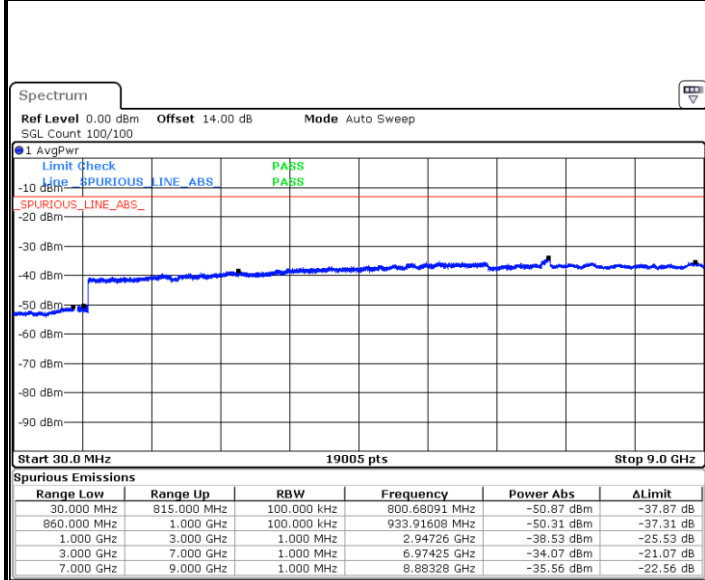

LTE Band 7 / 15MHz

Lowest Channel / 64QAM

Middle Channel / 64QAM

Date: 21.MAY.2019 17:46:07

Date: 21.MAY.2019 17:50:58

Highest Channel / 64QAM

Date: 21.MAY.2019 17:47:16

LTE Band 7 / 20MHz

Lowest Channel / 64QAM

Date: 21.MAY.2019 17:56:14

Middle Channel / 64QAM

Date: 21.MAY.2019 18:00:41

Highest Channel / 64QAM

Date: 21.MAY.2019 17:59:11

LTE Band 26 / 1.4MHz

Lowest Channel / QPSK

Date: 19.MAY.2019 10:30:57

Lowest Channel / 16QAM

Date: 19.MAY.2019 10:31:24

Middle Channel / QPSK

Date: 19.MAY.2019 10:33:40

Middle Channel / 16QAM

Date: 19.MAY.2019 10:33:15

LTE Band 26 / 1.4MHz

Highest Channel / QPSK

Date: 19.MAY.2019 10:34:54

Highest Channel / 16QAM

Date: 19.MAY.2019 10:35:54

LTE Band 26 / 3MHz

Lowest Channel / QPSK

Date: 19.MAY.2019 10:51:21

Lowest Channel / 16QAM