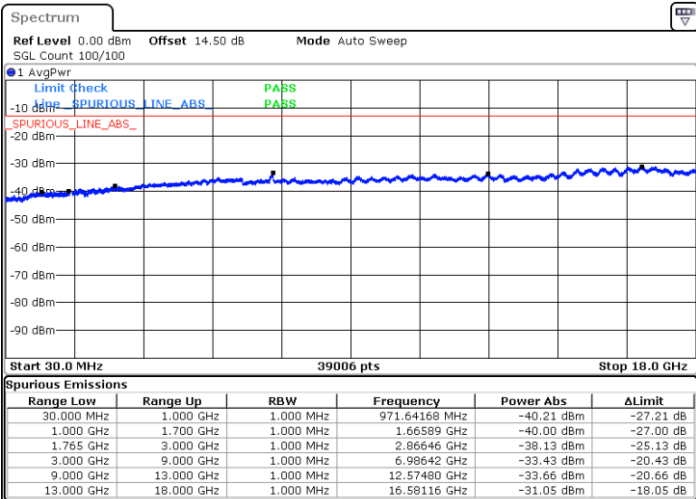

LTE Band 4 / 15MHz

Lowest Channel / 64QAM

Middle Channel / 64QAM

Date: 19.MAY.2019 03:03:17

Date: 19.MAY.2019 03:04:34

Highest Channel / 64QAM

Date: 19.MAY.2019 03:08:08

LTE Band 4 / 20MHz

Lowest Channel / 64QAM

Middle Channel / 64QAM

Date: 19.MAY.2019 03:11:43

Date: 19.MAY.2019 03:13:00

Highest Channel / 64QAM

Date: 19.MAY.2019 03:16:35

LTE Band 5 / 1.4MHz

Lowest Channel / QPSK