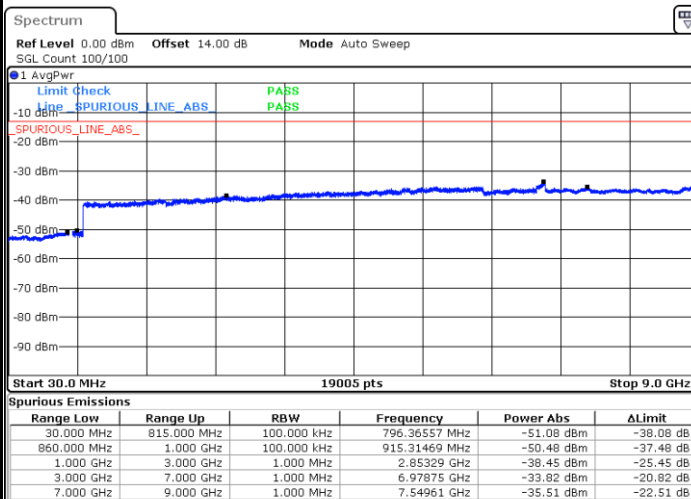

Lowest Channel / 64QAM

Date: 21.MAY.2019 17:56:14

Middle Channel / 64QAM

Date: 21.MAY.2019 18:00:41

Highest Channel / 64QAM

Date: 21.MAY.2019 17:59:11

LTE Band 26 / 1.4MHz

Lowest Channel / QPSK

Date: 19.MAY.2019 10:30:57

Lowest Channel / 16QAM

Date: 19.MAY.2019 10:31:24

Middle Channel / QPSK

Date: 19.MAY.2019 10:33:40

Middle Channel / 16QAM

Date: 19.MAY.2019 10:33:15

LTE Band 26 / 1.4MHz

Highest Channel / QPSK

Date: 19.MAY.2019 10:34:54

Highest Channel / 16QAM

Date: 19.MAY.2019 10:35:54

LTE Band 26 / 3MHz

Lowest Channel / QPSK

Date: 19.MAY.2019 10:51:21

Lowest Channel / 16QAM

Date: 19.MAY.2019 10:50:55

LTE Band 26 / 3MHz

Middle Channel / QPSK

Middle Channel / 16QAM

Date: 19.MAY.2019 10:51:48

Date: 19.MAY.2019 10:52:13

Highest Channel / QPSK

Highest Channel / 16QAM