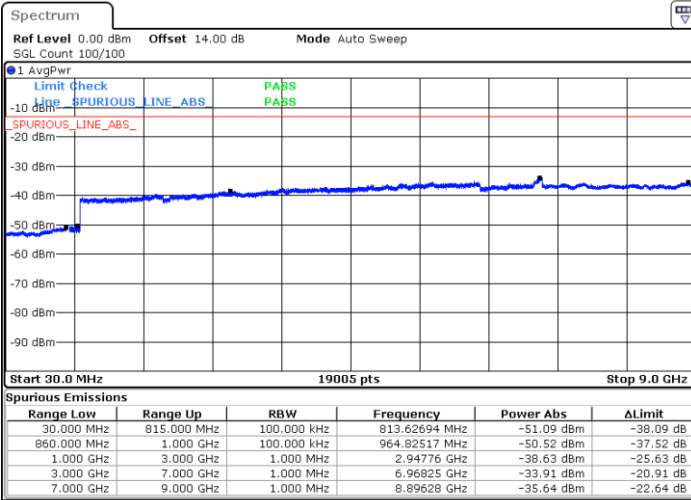

Date: 15.MAY.2019 21:10:24

Date: 15.MAY.2019 21:11:19

LTE Band 5 / 5MHz

Lowest Channel / QPSK

Lowest Channel / 16QAM

Date: 15.MAY.2019 21:19:45

Date: 15.MAY.2019 21:20:40

Middle Channel / QPSK

Middle Channel / 16QAM

Date: 15.MAY.2019 21:22:14

Date: 15.MAY.2019 21:23:09

LTE Band 5 / 5MHz

Highest Channel / QPSK

Date: 15.MAY.2019 21:31:20

Highest Channel / 16QAM

Date: 15.MAY.2019 21:32:15