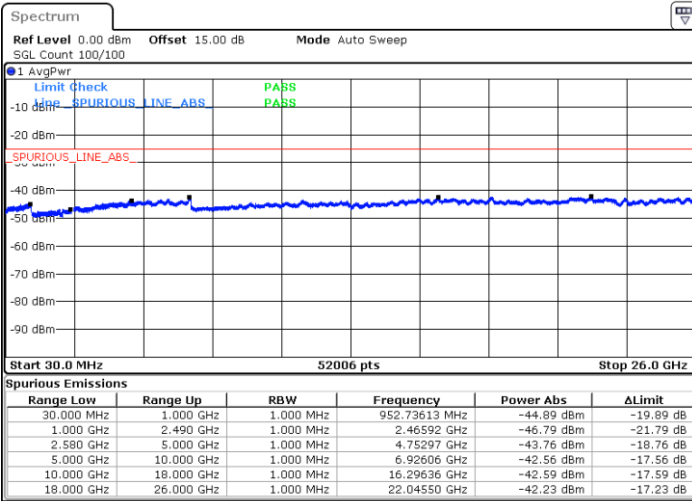

Date: 23 MAY 2019 15:35:50

LTE Band 7 / 20MHz

Middle Channel / QPSK

Middle Channel / 16QAM

Date: 23 MAY 2019 15:34:03

Date: 23 MAY 2019 15:36:43

Highest Channel / QPSK

Highest Channel / 16QAM

Date: 23 MAY 2019 15:34:56

Date: 23 MAY 2019 15:37:36

LTE Band 7 / 5MHz

Lowest Channel / 64QAM

Middle Channel / 64QAM

Date: 21.MAY.2019 17:12:24

Date: 21.MAY.2019 17:13:18

Highest Channel / 64QAM

Date: 21.MAY.2019 17:14:11

LTE Band 7 / 10MHz

Lowest Channel / 64QAM

Middle Channel / 64QAM

Date: 21.MAY.2019 17:31:35

Date: 21.MAY.2019 17:41:16

Highest Channel / 64QAM

Date: 21.MAY.2019 17:33:57

LTE Band 7 / 15MHz

Lowest Channel / 64QAM

Middle Channel / 64QAM

Date: 21.MAY.2019 17:46:07

Date: 21.MAY.2019 17:50:58

Highest Channel / 64QAM

Date: 21.MAY.2019 17:47:16

LTE Band 7 / 20MHz