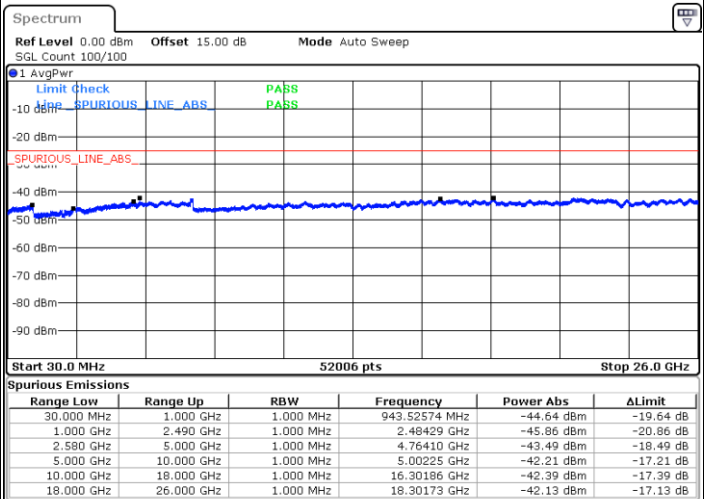

Lowest Channel / 16QAM

Date: 23 MAY 2019 15:27:50

Date: 23 MAY 2019 15:30:30

Middle Channel / QPSK

Middle Channel / 16QAM

Date: 23 MAY 2019 15:28:43

Date: 23 MAY 2019 15:31:23

LTE Band7 / 15MHz

Highest Channel / QPSK

Date: 23 MAY 2019 15:29:36

Highest Channel / 16QAM

Date: 23 MAY 2019 15:32:16

LTE Band 7 / 20MHz

Lowest Channel / QPSK

Date: 23 MAY 2019 15:33:09

Lowest Channel / 16QAM

Date: 23 MAY 2019 15:35:50

LTE Band 7 / 20MHz

Middle Channel / QPSK

Middle Channel / 16QAM

Date: 23 MAY 2019 15:34:03

Date: 23 MAY 2019 15:36:43

Highest Channel / QPSK

Highest Channel / 16QAM