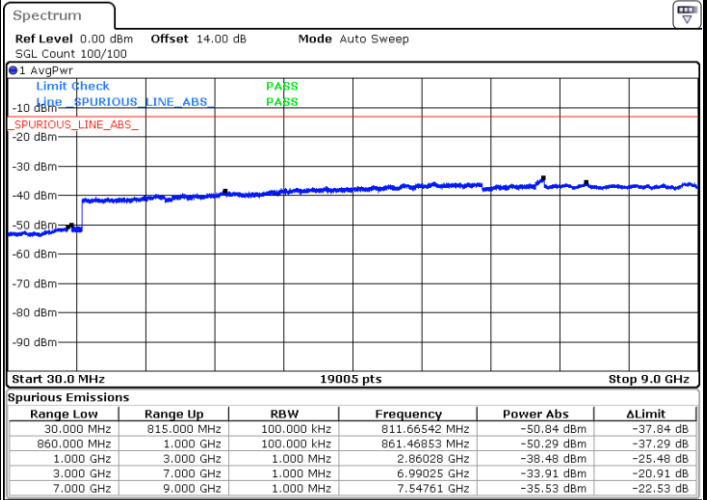

Lowest Channel / 16QAM

Date: 15.MAY.2019 20:36:48

Date: 15.MAY.2019 20:37:42

Middle Channel / QPSK

Middle Channel / 16QAM

Date: 15.MAY.2019 20:39:17

Date: 15.MAY.2019 20:40:12

LTE Band 5 / 1.4MHz

Highest Channel / QPSK

Date: 15.MAY.2019 20:48:23

Highest Channel / 16QAM

Date: 15.MAY.2019 20:49:17

LTE Band 5 / 3MHz

Lowest Channel / QPSK

Date: 15.MAY.2019 20:58:49

Lowest Channel / 16QAM

Date: 15.MAY.2019 20:59:44

LTE Band 5 / 3MHz

Middle Channel / QPSK

Middle Channel / 16QAM

Date: 15.MAY.2019 21:01:19

Date: 15.MAY.2019 21:02:13

Highest Channel / QPSK

Highest Channel / 16QAM