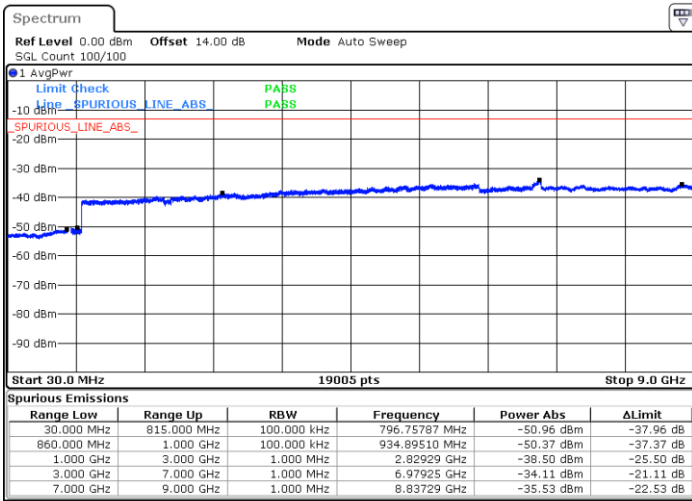

Date: 15.MAY.2019 22:16:38

Date: 15.MAY.2019 22:17:33

Highest Channel / 64QAM

Date: 15.MAY.2019 22:18:27

LTE Band 5 / 5MHz

Lowest Channel / 64QAM

Middle Channel / 64QAM

Date: 15.MAY.2019 22:26:58

Date: 15.MAY.2019 22:27:53

Highest Channel / 64QAM

Date: 15.MAY.2019 22:28:47

LTE Band 5 / 10MHz

Lowest Channel / 64QAM

Middle Channel / 64QAM

Date: 15.MAY.2019 22:37:18

Date: 15.MAY.2019 22:38:12