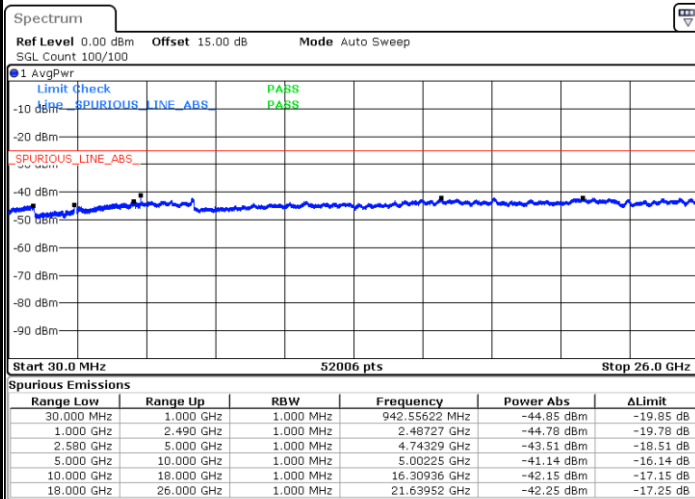

Highest Channel / QPSK

Date: 23 MAY 2019 15:29:36

Highest Channel / 16QAM

Date: 23 MAY 2019 15:32:16

LTE Band 7 / 20MHz

Lowest Channel / QPSK

Date: 23 MAY 2019 15:33:09

Lowest Channel / 16QAM

Date: 23 MAY 2019 15:35:50

LTE Band 7 / 20MHz

Middle Channel / QPSK

Middle Channel / 16QAM

Date: 23 MAY 2019 15:34:03

Date: 23 MAY 2019 15:36:43

Highest Channel / QPSK

Highest Channel / 16QAM