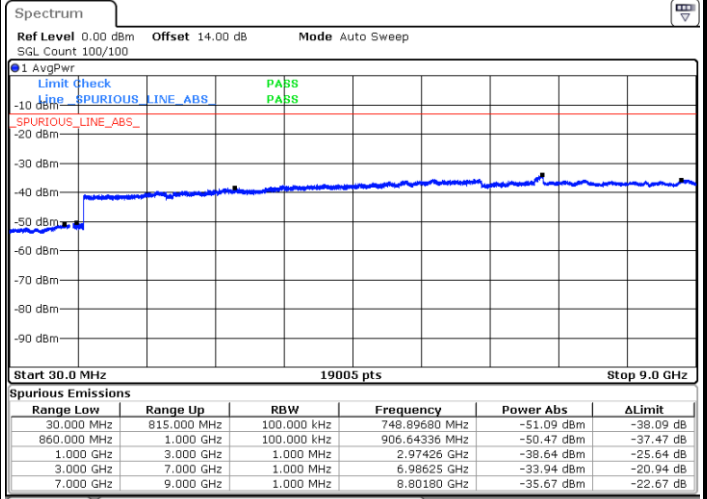

Date: 15.MAY.2019 21:44:42

Date: 15.MAY.2019 21:45:37

Highest Channel / QPSK

Highest Channel / 16QAM

Date: 15.MAY.2019 21:53:47

Date: 15.MAY.2019 21:54:41

LTE Band 5 / 1.4MHz

Lowest Channel / 64QAM

Middle Channel / 64QAM

Date: 15.MAY.2019 22:06:18

Date: 15.MAY.2019 22:07:13

Highest Channel / 64QAM

Date: 15.MAY.2019 22:08:07

LTE Band 5 / 3MHz

Lowest Channel / 64QAM

Middle Channel / 64QAM

Date: 15.MAY.2019 22:16:38

Date: 15.MAY.2019 22:17:33

Highest Channel / 64QAM

Date: 15.MAY.2019 22:18:27

LTE Band 5 / 5MHz

Lowest Channel / 64QAM

Middle Channel / 64QAM

Date: 15.MAY.2019 22:26:58

Date: 15.MAY.2019 22:27:53

Highest Channel / 64QAM

Date: 15.MAY.2019 22:28:47

LTE Band 5 / 10MHz

Lowest Channel / 64QAM

Middle Channel / 64QAM

Date: 15.MAY.2019 22:37:18

Date: 15.MAY.2019 22:38:12