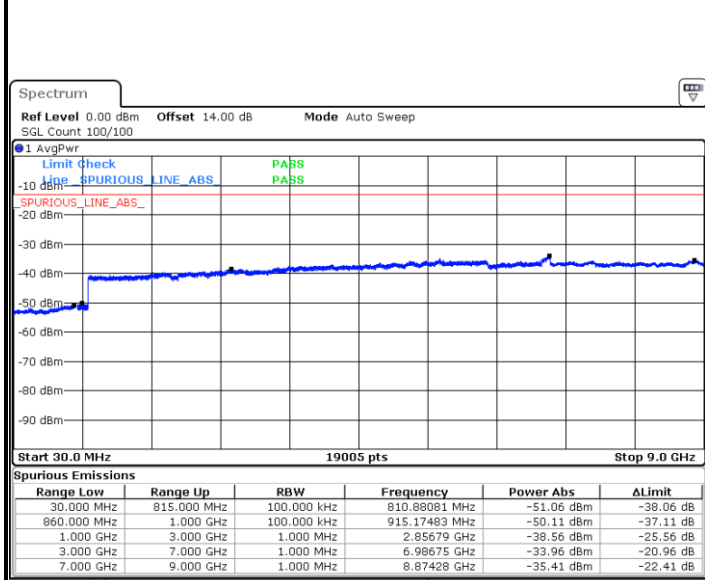

LTE Band 7 / 15MHz

Lowest Channel / 64QAM

Middle Channel / 64QAM

Date: 21.MAY.2019 17:46:07

Date: 21.MAY.2019 17:50:58

Highest Channel / 64QAM

Date: 21.MAY.2019 17:47:16

LTE Band 7 / 20MHz

Lowest Channel / 64QAM

Date: 21.MAY.2019 17:56:14

Middle Channel / 64QAM

Date: 21.MAY.2019 18:00:41

Highest Channel / 64QAM

Date: 21.MAY.2019 17:59:11

LTE Band 26 / 1.4MHz

Lowest Channel / QPSK

Date: 19.MAY.2019 10:30:57

Lowest Channel / 16QAM

Date: 19.MAY.2019 10:31:24

Middle Channel / QPSK

Date: 19.MAY.2019 10:33:40

Middle Channel / 16QAM

Date: 19.MAY.2019 10:33:15

LTE Band 26 / 1.4MHz

Highest Channel / QPSK

Date: 19.MAY.2019 10:34:54

Highest Channel / 16QAM

Date: 19.MAY.2019 10:35:54

LTE Band 26 / 3MHz

Lowest Channel / QPSK

Date: 19.MAY.2019 10:51:21

Lowest Channel / 16QAM