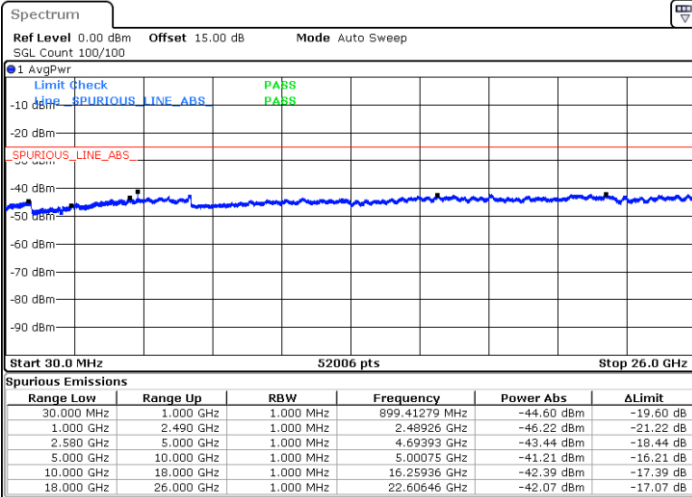

Date: 15.MAY.2019 22:27:53

Highest Channel / 64QAM

Date: 15.MAY.2019 22:28:47

LTE Band 5 / 10MHz

Lowest Channel / 64QAM

Middle Channel / 64QAM

Date: 15.MAY.2019 22:37:18

Date: 15.MAY.2019 22:38:12

Highest Channel / 64QAM

Date: 15.MAY.2019 22:39:06

LTE Band 7 / 5MHz

Lowest Channel / QPSK

Lowest Channel / 16QAM

Date: 23.MAY.2019 15:17:10

Date: 23.MAY.2019 15:19:50

Middle Channel / QPSK

Middle Channel / 16QAM

Date: 23.MAY.2019 15:18:03

Date: 23.MAY.2019 15:20:43

LTE Band 7 / 5MHz

Highest Channel / QPSK

Date: 23 MAY 2019 15:18:57

Highest Channel / 16QAM

Date: 23 MAY 2019 15:21:37