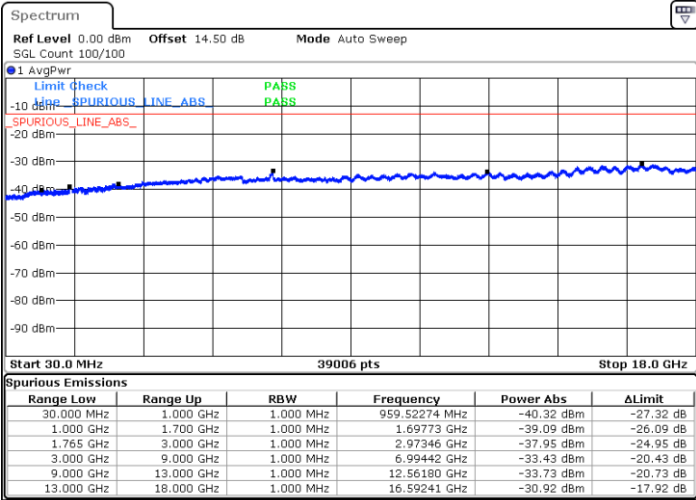

LTE Band 4 / 15MHz

Lowest Channel / 64QAM

Middle Channel / 64QAM

Date: 19.MAY.2019 03:03:17

Date: 19.MAY.2019 03:04:34

Highest Channel / 64QAM

Date: 19.MAY.2019 03:08:08

LTE Band 4 / 20MHz

Lowest Channel / 64QAM

Middle Channel / 64QAM

Date: 19.MAY.2019 03:11:43

Date: 19.MAY.2019 03:13:00

Highest Channel / 64QAM

Date: 19.MAY.2019 03:16:35

LTE Band 5 / 1.4MHz

Lowest Channel / QPSK