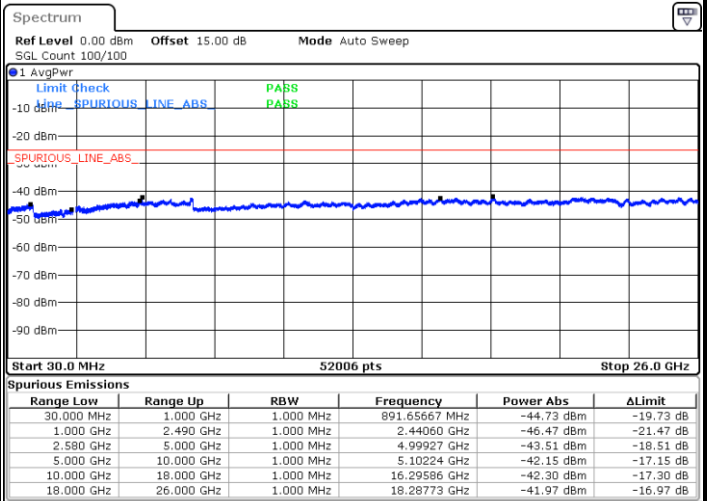

Highest Channel / QPSK

Date: 23 MAY 2019 15:29:36

Highest Channel / 16QAM

Date: 23 MAY 2019 15:32:16

LTE Band 7 / 20MHz

Lowest Channel / QPSK

Date: 23 MAY 2019 15:33:09

Lowest Channel / 16QAM

Date: 23 MAY 2019 15:35:50

LTE Band 7 / 20MHz

Middle Channel / QPSK

Middle Channel / 16QAM

Date: 23 MAY 2019 15:34:03

Date: 23 MAY 2019 15:36:43

Highest Channel / QPSK

Highest Channel / 16QAM

Date: 23 MAY 2019 15:34:56

Date: 23 MAY 2019 15:37:36

LTE Band 7 / 5MHz

Lowest Channel / 64QAM

Middle Channel / 64QAM

Date: 21.MAY.2019 17:12:24

Date: 21.MAY.2019 17:13:18

Highest Channel / 64QAM