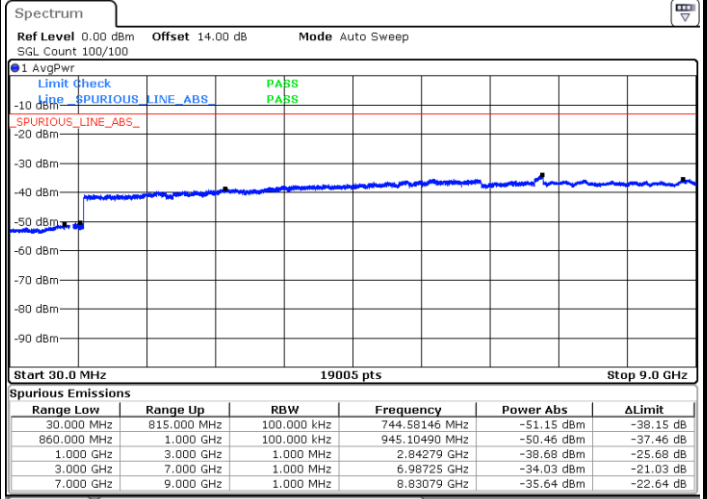

LTE Band 5 / 10MHz

Lowest Channel / QPSK

Date: 15.MAY.2019 21:42:13

Lowest Channel / 16QAM

Date: 15.MAY.2019 21:43:07

LTE Band 5 / 10MHz

Middle Channel / QPSK

Middle Channel / 16QAM

Date: 15.MAY.2019 21:44:42

Date: 15.MAY.2019 21:45:37

Highest Channel / QPSK

Highest Channel / 16QAM

Date: 15.MAY.2019 21:53:47

Date: 15.MAY.2019 21:54:41

LTE Band 5 / 1.4MHz

Lowest Channel / 64QAM

Middle Channel / 64QAM

Date: 15.MAY.2019 22:06:18

Date: 15.MAY.2019 22:07:13

Highest Channel / 64QAM

Date: 15.MAY.2019 22:08:07

LTE Band 5 / 3MHz

Lowest Channel / 64QAM

Middle Channel / 64QAM