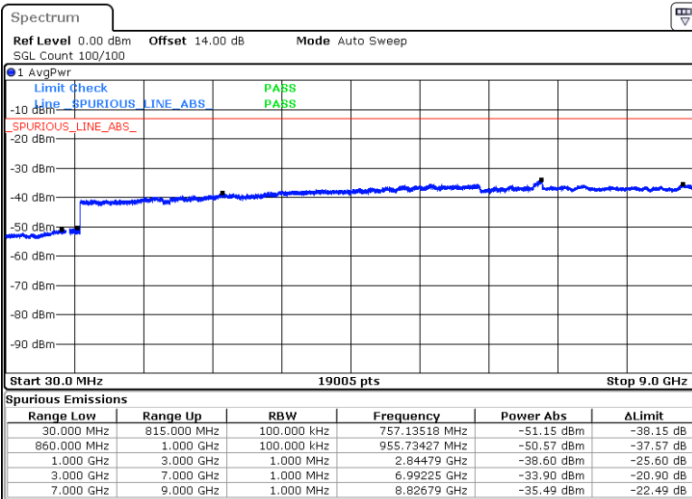

Highest Channel / QPSK

Date: 15.MAY.2019 20:48:23

Highest Channel / 16QAM

Date: 15.MAY.2019 20:49:17

LTE Band 5 / 3MHz

Lowest Channel / QPSK

Date: 15.MAY.2019 20:58:49

Lowest Channel / 16QAM

Date: 15.MAY.2019 20:59:44

LTE Band 5 / 3MHz

Middle Channel / QPSK

Middle Channel / 16QAM

Date: 15.MAY.2019 21:01:19

Date: 15.MAY.2019 21:02:13

Highest Channel / QPSK

Highest Channel / 16QAM

Date: 15.MAY.2019 21:10:24

Date: 15.MAY.2019 21:11:19

LTE Band 5 / 5MHz

Lowest Channel / QPSK

Lowest Channel / 16QAM

Date: 15.MAY.2019 21:19:45

Date: 15.MAY.2019 21:20:40

Middle Channel / QPSK