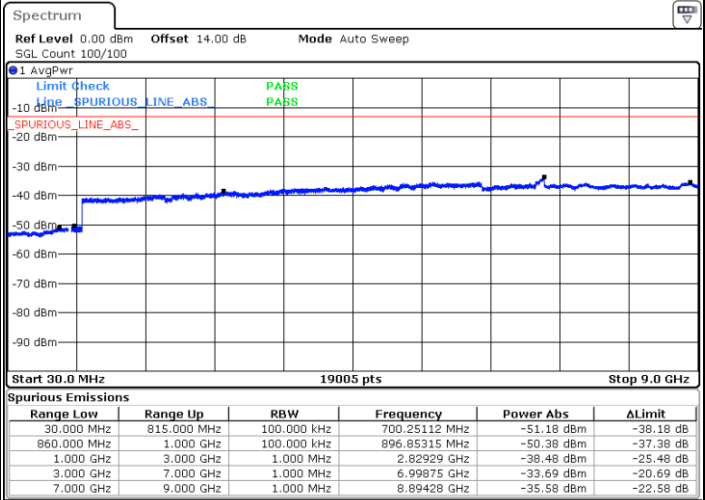

Date: 15.MAY.2019 21:10:24

Date: 15.MAY.2019 21:11:19

LTE Band 5 / 5MHz

Lowest Channel / QPSK

Lowest Channel / 16QAM

Date: 15.MAY.2019 21:19:45

Date: 15.MAY.2019 21:20:40

Middle Channel / QPSK

Middle Channel / 16QAM

Date: 15.MAY.2019 21:22:14

Date: 15.MAY.2019 21:23:09

LTE Band 5 / 5MHz

Highest Channel / QPSK

Date: 15.MAY.2019 21:31:20

Highest Channel / 16QAM

Date: 15.MAY.2019 21:32:15