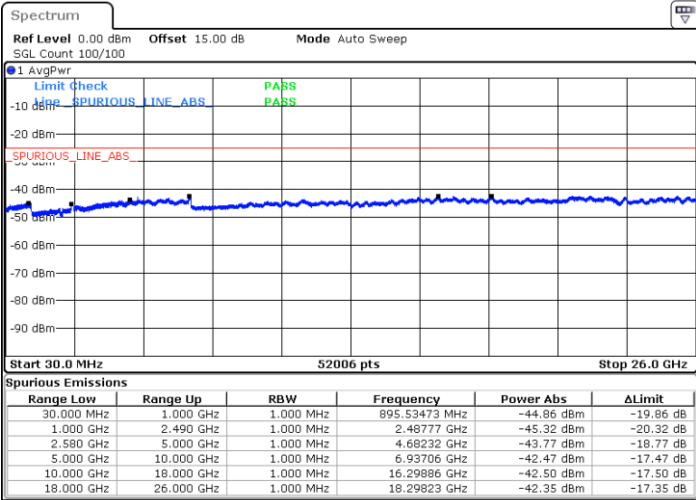

Date: 23 MAY 2019 15:34:56

Date: 23 MAY 2019 15:37:36

LTE Band 7 / 5MHz

Lowest Channel / 64QAM

Middle Channel / 64QAM

Date: 21.MAY.2019 17:12:24

Date: 21.MAY.2019 17:13:18

Highest Channel / 64QAM

Date: 21.MAY.2019 17:14:11

LTE Band 7 / 10MHz

Lowest Channel / 64QAM

Middle Channel / 64QAM

Date: 21.MAY.2019 17:31:35

Date: 21.MAY.2019 17:41:16

Highest Channel / 64QAM

Date: 21.MAY.2019 17:33:57

LTE Band 7 / 15MHz

Lowest Channel / 64QAM

Middle Channel / 64QAM

Date: 21.MAY.2019 17:46:07

Date: 21.MAY.2019 17:50:58

Highest Channel / 64QAM

Date: 21.MAY.2019 17:47:16

LTE Band 7 / 20MHz

Lowest Channel / 64QAM

Date: 21.MAY.2019 17:56:14

Middle Channel / 64QAM

Date: 21.MAY.2019 18:00:41

Highest Channel / 64QAM

Date: 21.MAY.2019 17:59:11

LTE Band 26 / 1.4MHz

Lowest Channel / QPSK