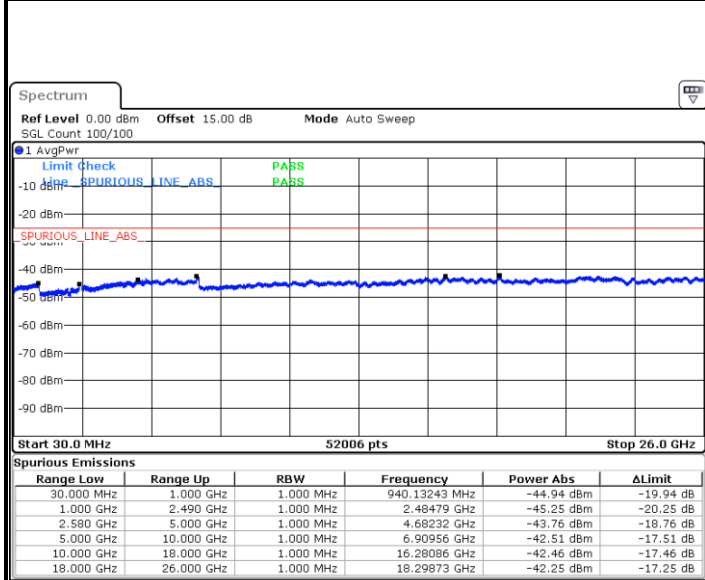

Date: 21.MAY.2019 17:14:11

LTE Band 7 / 10MHz

Lowest Channel / 64QAM

Middle Channel / 64QAM

Date: 21.MAY.2019 17:31:35

Date: 21.MAY.2019 17:41:16

Highest Channel / 64QAM

Date: 21.MAY.2019 17:33:57

LTE Band 7 / 15MHz

Lowest Channel / 64QAM

Middle Channel / 64QAM

Date: 21.MAY.2019 17:46:07

Date: 21.MAY.2019 17:50:58

Highest Channel / 64QAM

Date: 21.MAY.2019 17:47:16

LTE Band 7 / 20MHz

Lowest Channel / 64QAM

Date: 21.MAY.2019 17:56:14

Middle Channel / 64QAM

Date: 21.MAY.2019 18:00:41

Highest Channel / 64QAM

Date: 21.MAY.2019 17:59:11

LTE Band 26 / 1.4MHz

Lowest Channel / QPSK