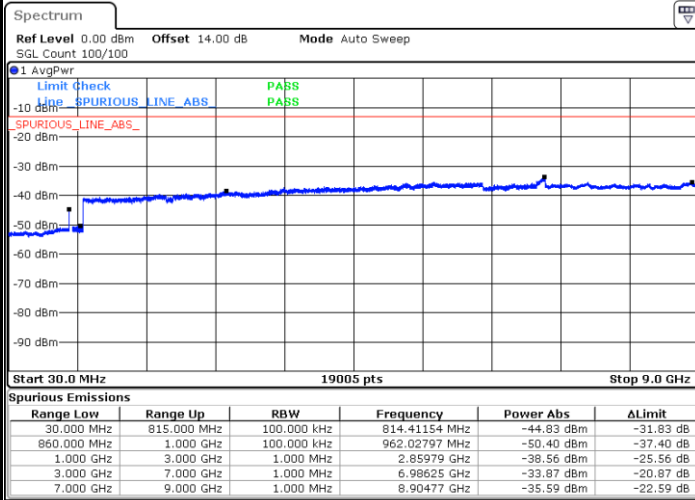

LTE Band 5 / 10MHz

Lowest Channel / QPSK

Date: 15.MAY.2019 21:42:13

Lowest Channel / 16QAM

Date: 15.MAY.2019 21:43:07

LTE Band 5 / 10MHz

Middle Channel / QPSK

Middle Channel / 16QAM

Date: 15.MAY.2019 21:44:42

Date: 15.MAY.2019 21:45:37

Highest Channel / QPSK

Highest Channel / 16QAM

Date: 15.MAY.2019 21:53:47

Date: 15.MAY.2019 21:54:41

LTE Band 5 / 1.4MHz

Lowest Channel / 64QAM