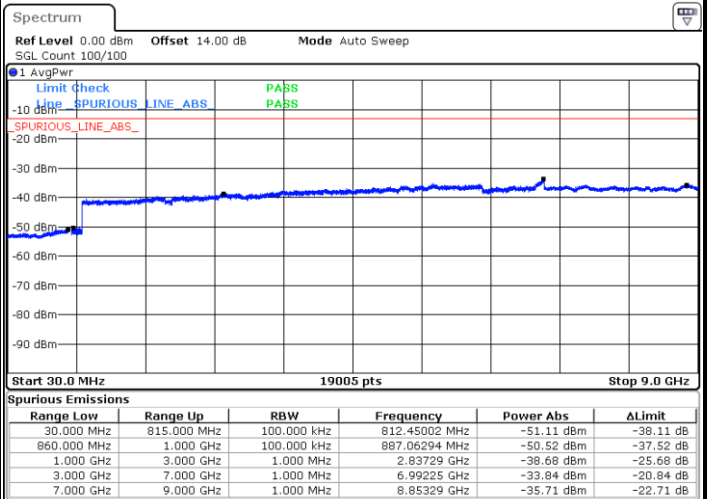

LTE Band 5 / 10MHz

Lowest Channel / QPSK

Date: 15.MAY.2019 21:42:13

Lowest Channel / 16QAM

Date: 15.MAY.2019 21:43:07

LTE Band 5 / 10MHz

Middle Channel / QPSK

Middle Channel / 16QAM

Date: 15.MAY.2019 21:44:42

Date: 15.MAY.2019 21:45:37

Highest Channel / QPSK

Highest Channel / 16QAM

Date: 15.MAY.2019 21:53:47

Date: 15.MAY.2019 21:54:41

LTE Band 5 / 1.4MHz

Lowest Channel / 64QAM