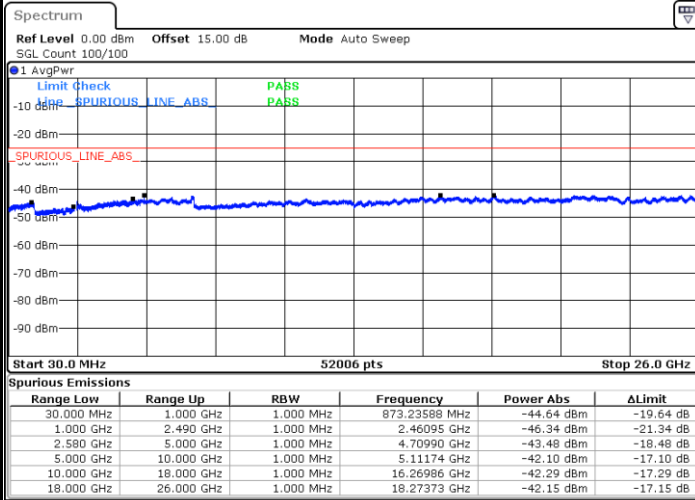

Date: 23 MAY 2019 15:23:23

Date: 23 MAY 2019 15:26:03

Highest Channel / QPSK

Highest Channel / 16QAM

Date: 23 MAY 2019 15:24:16

Date: 23 MAY 2019 15:26:56

LTE Band 7 / 15MHz

Lowest Channel / QPSK

Lowest Channel / 16QAM

Date: 23 MAY 2019 15:27:50

Date: 23 MAY 2019 15:30:30

Middle Channel / QPSK

Middle Channel / 16QAM

Date: 23 MAY 2019 15:28:43

Date: 23 MAY 2019 15:31:23

LTE Band7 / 15MHz

Highest Channel / QPSK

Date: 23 MAY 2019 15:29:36

Highest Channel / 16QAM

Date: 23 MAY 2019 15:32:16

LTE Band 7 / 20MHz

Lowest Channel / QPSK

Date: 23 MAY 2019 15:33:09

Lowest Channel / 16QAM