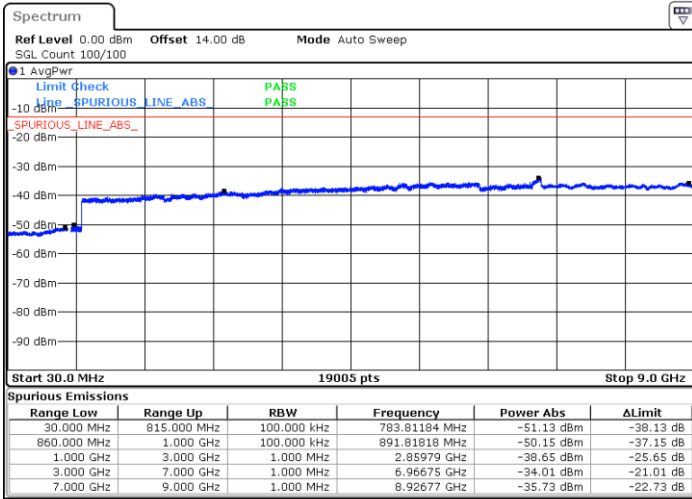

Date: 15.MAY.2019 22:16:38

Date: 15.MAY.2019 22:17:33

Highest Channel / 64QAM

Date: 15.MAY.2019 22:18:27

LTE Band 5 / 5MHz

Lowest Channel / 64QAM

Middle Channel / 64QAM

Date: 15.MAY.2019 22:26:58

Date: 15.MAY.2019 22:27:53

Highest Channel / 64QAM

Date: 15.MAY.2019 22:28:47

LTE Band 5 / 10MHz

Lowest Channel / 64QAM

Middle Channel / 64QAM

Date: 15.MAY.2019 22:37:18

Date: 15.MAY.2019 22:38:12

Highest Channel / 64QAM

Date: 15.MAY.2019 22:39:06

LTE Band 7 / 5MHz

Lowest Channel / QPSK

Lowest Channel / 16QAM

Date: 23.MAY.2019 15:17:10

Date: 23.MAY.2019 15:19:50

Middle Channel / QPSK