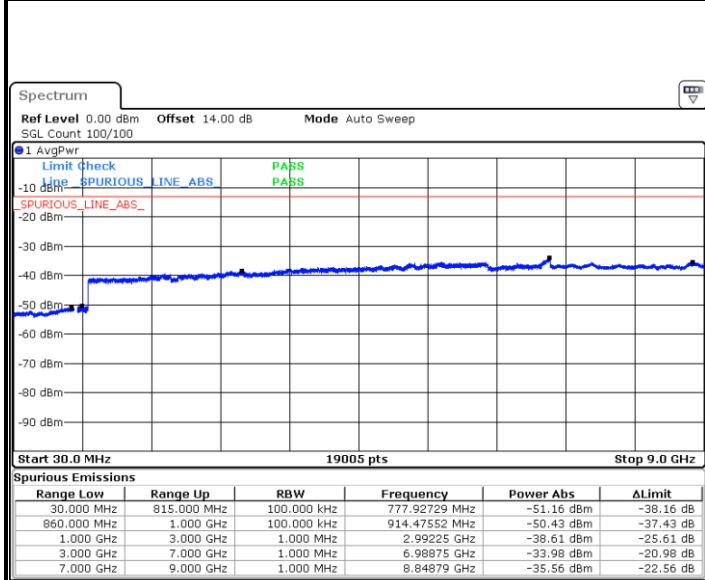

Date: 15.MAY.2019 21:10:24

Date: 15.MAY.2019 21:11:19

LTE Band 5 / 5MHz

Lowest Channel / QPSK

Lowest Channel / 16QAM

Date: 15.MAY.2019 21:19:45

Date: 15.MAY.2019 21:20:40

Middle Channel / QPSK

Middle Channel / 16QAM

Date: 15.MAY.2019 21:22:14

Date: 15.MAY.2019 21:23:09

LTE Band 5 / 5MHz

Highest Channel / QPSK

Date: 15.MAY.2019 21:31:20

Highest Channel / 16QAM

Date: 15.MAY.2019 21:32:15

LTE Band 5 / 10MHz

Lowest Channel / QPSK

Date: 15.MAY.2019 21:42:13

Lowest Channel / 16QAM

Date: 15.MAY.2019 21:43:07

LTE Band 5 / 10MHz

Middle Channel / QPSK

Middle Channel / 16QAM

Date: 15.MAY.2019 21:44:42

Date: 15.MAY.2019 21:45:37

Highest Channel / QPSK

Highest Channel / 16QAM

Date: 15.MAY.2019 21:53:47

Date: 15.MAY.2019 21:54:41

LTE Band 5 / 1.4MHz

Lowest Channel / 64QAM