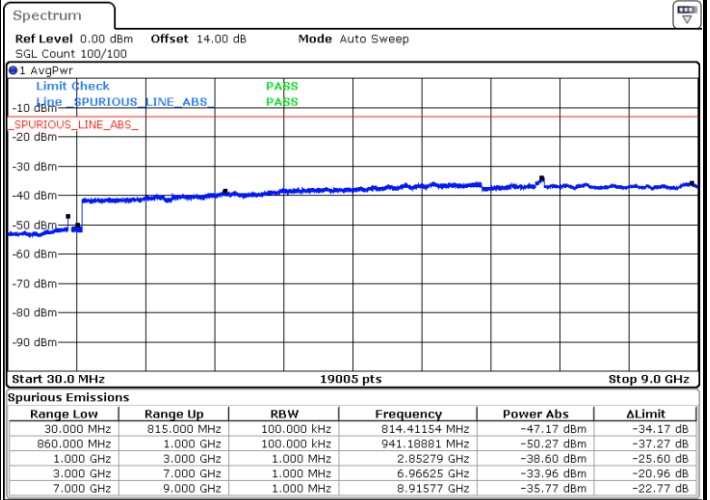

Middle Channel / 16QAM

Date: 15.MAY.2019 21:22:14

Date: 15.MAY.2019 21:23:09

LTE Band 5 / 5MHz

Highest Channel / QPSK

Date: 15.MAY.2019 21:31:20

Highest Channel / 16QAM

Date: 15.MAY.2019 21:32:15

LTE Band 5 / 10MHz

Lowest Channel / QPSK

Date: 15.MAY.2019 21:42:13

Lowest Channel / 16QAM

Date: 15.MAY.2019 21:43:07

LTE Band 5 / 10MHz

Middle Channel / QPSK

Middle Channel / 16QAM

Date: 15.MAY.2019 21:44:42

Date: 15.MAY.2019 21:45:37

Highest Channel / QPSK

Highest Channel / 16QAM

Date: 15.MAY.2019 21:53:47

Date: 15.MAY.2019 21:54:41

LTE Band 5 / 1.4MHz

Lowest Channel / 64QAM