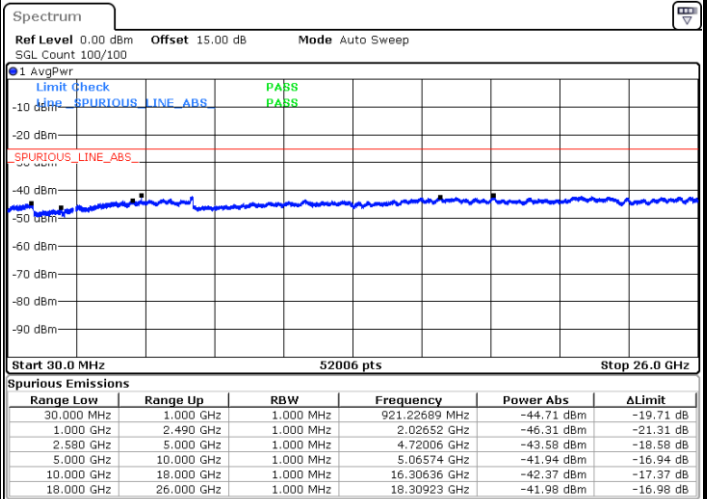

Date: 15.MAY.2019 22:27:53

Highest Channel / 64QAM

Date: 15.MAY.2019 22:28:47

LTE Band 5 / 10MHz

Lowest Channel / 64QAM

Middle Channel / 64QAM

Date: 15.MAY.2019 22:37:18

Date: 15.MAY.2019 22:38:12

Highest Channel / 64QAM

Date: 15.MAY.2019 22:39:06

LTE Band 7 / 5MHz

Lowest Channel / QPSK

Lowest Channel / 16QAM

Date: 23.MAY.2019 15:17:10

Date: 23.MAY.2019 15:19:50

Middle Channel / QPSK

Middle Channel / 16QAM

Date: 23.MAY.2019 15:18:03

Date: 23.MAY.2019 15:20:43

LTE Band 7 / 5MHz

Highest Channel / QPSK

Date: 23 MAY 2019 15:18:57

Highest Channel / 16QAM

Date: 23 MAY 2019 15:21:37