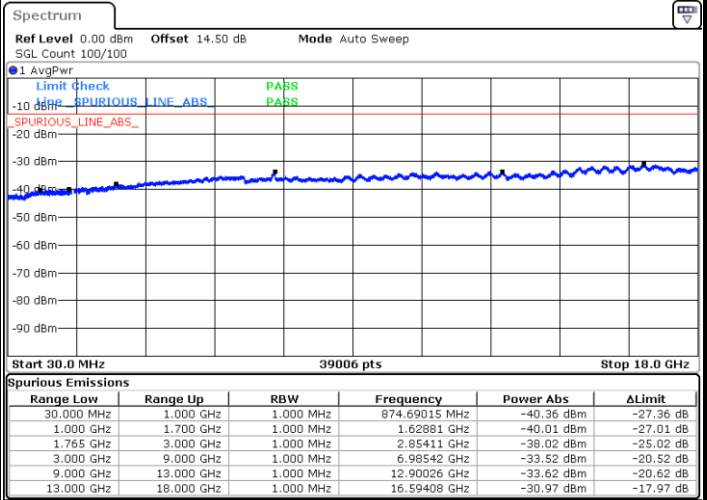

LTE Band 4 / 15MHz

Lowest Channel / 64QAM

Middle Channel / 64QAM

Date: 19.MAY.2019 03:03:17

Date: 19.MAY.2019 03:04:34

Highest Channel / 64QAM

Date: 19.MAY.2019 03:08:08

LTE Band 4 / 20MHz

Lowest Channel / 64QAM

Middle Channel / 64QAM

Date: 19.MAY.2019 03:11:43

Date: 19.MAY.2019 03:13:00

Highest Channel / 64QAM

Date: 19.MAY.2019 03:16:35

LTE Band 5 / 1.4MHz

Lowest Channel / QPSK