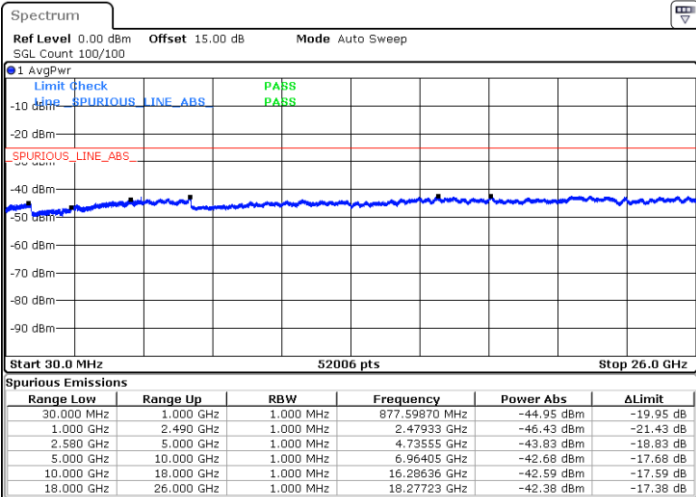

Date: 21.MAY.2019 17:14:11

LTE Band 7 / 10MHz

Lowest Channel / 64QAM

Middle Channel / 64QAM

Date: 21.MAY.2019 17:31:35

Date: 21.MAY.2019 17:41:16

Highest Channel / 64QAM

Date: 21.MAY.2019 17:33:57

LTE Band 7 / 15MHz

Lowest Channel / 64QAM

Middle Channel / 64QAM

Date: 21.MAY.2019 17:46:07

Date: 21.MAY.2019 17:50:58

Highest Channel / 64QAM

Date: 21.MAY.2019 17:47:16

LTE Band 7 / 20MHz

Lowest Channel / 64QAM

Date: 21.MAY.2019 17:56:14

Middle Channel / 64QAM

Date: 21.MAY.2019 18:00:41

Highest Channel / 64QAM

Date: 21.MAY.2019 17:59:11

LTE Band 26 / 1.4MHz

Lowest Channel / QPSK