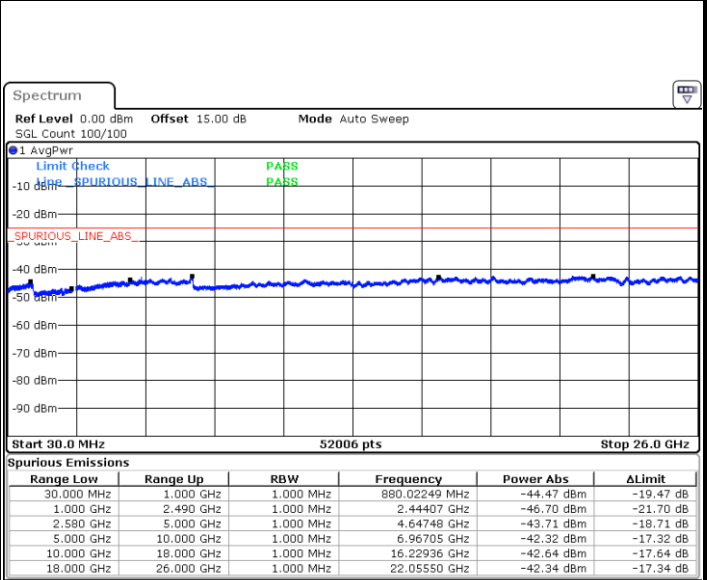

Date: 21.MAY.2019 17:14:11

LTE Band 7 / 10MHz

Lowest Channel / 64QAM

Middle Channel / 64QAM

Date: 21.MAY.2019 17:31:35

Date: 21.MAY.2019 17:41:16

Highest Channel / 64QAM

Date: 21.MAY.2019 17:33:57

LTE Band 7 / 15MHz

Lowest Channel / 64QAM

Middle Channel / 64QAM

Date: 21.MAY.2019 17:46:07

Date: 21.MAY.2019 17:50:58

Highest Channel / 64QAM

Date: 21.MAY.2019 17:47:16

LTE Band 7 / 20MHz

Lowest Channel / 64QAM

Date: 21.MAY.2019 17:56:14

Middle Channel / 64QAM

Date: 21.MAY.2019 18:00:41

Highest Channel / 64QAM

Date: 21.MAY.2019 17:59:11

LTE Band 26 / 1.4MHz

Lowest Channel / QPSK