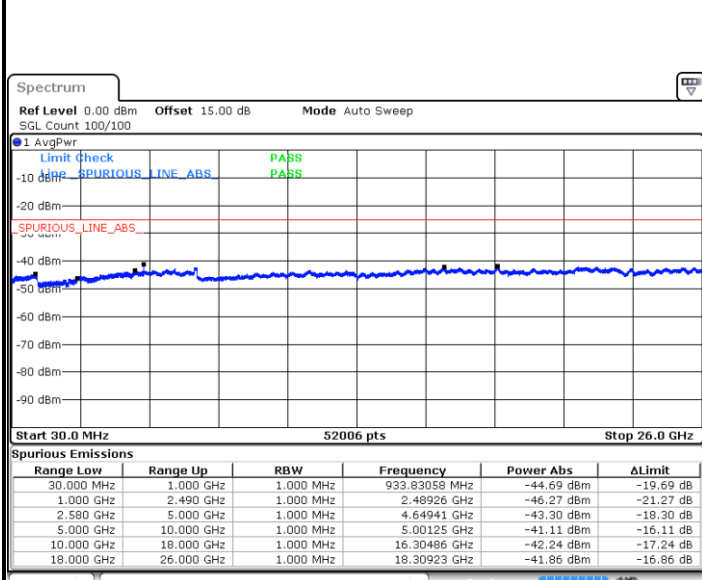

Highest Channel / 64QAM

Date: 15.MAY.2019 22:39:06

LTE Band 7 / 5MHz

Lowest Channel / QPSK

Lowest Channel / 16QAM

Date: 23.MAY.2019 15:17:10

Date: 23.MAY.2019 15:19:50

Middle Channel / QPSK

Middle Channel / 16QAM

Date: 23.MAY.2019 15:18:03

Date: 23.MAY.2019 15:20:43

LTE Band 7 / 5MHz

Highest Channel / QPSK

Date: 23 MAY 2019 15:18:57

Highest Channel / 16QAM

Date: 23 MAY 2019 15:21:37

LTE Band 7 / 10MHz

Lowest Channel / QPSK

Date: 23 MAY 2019 15:22:30

Lowest Channel / 16QAM

Date: 23 MAY 2019 15:25:10

LTE Band 7 / 10MHz

Middle Channel / QPSK

Middle Channel / 16QAM