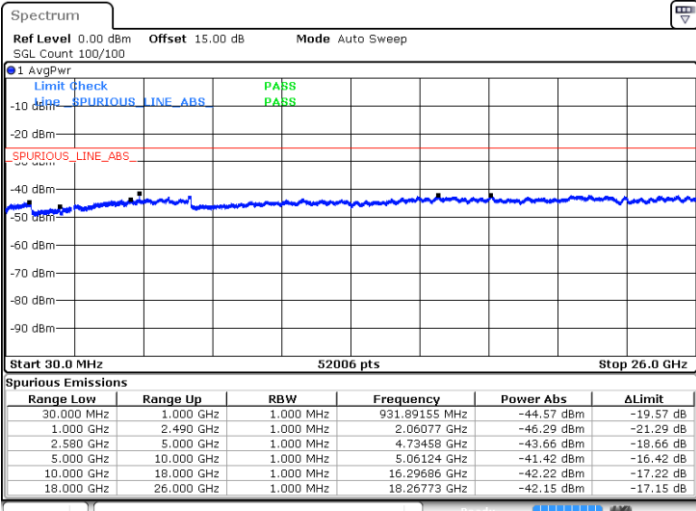

LTE Band 7 / 10MHz

Lowest Channel / QPSK

Date: 23 MAY 2019 15:22:30

Lowest Channel / 16QAM

Date: 23 MAY 2019 15:25:10

LTE Band 7 / 10MHz

Middle Channel / QPSK

Middle Channel / 16QAM

Date: 23 MAY 2019 15:23:23

Date: 23 MAY 2019 15:26:03

Highest Channel / QPSK

Highest Channel / 16QAM

Date: 23 MAY 2019 15:24:16

Date: 23 MAY 2019 15:26:56

LTE Band 7 / 15MHz

Lowest Channel / QPSK