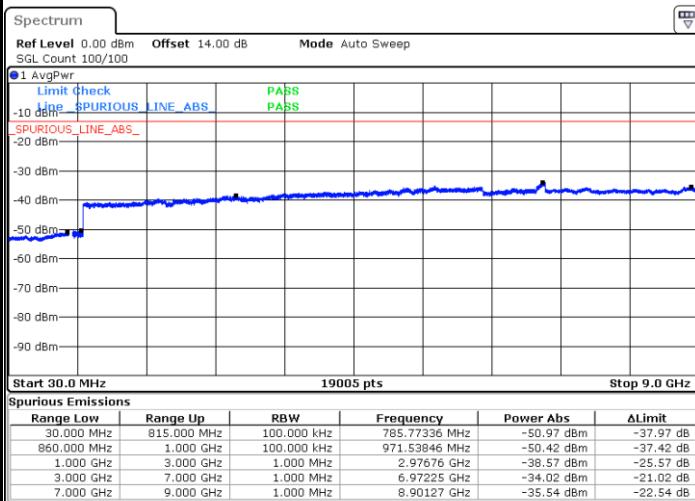

Lowest Channel / 16QAM

Date: 15.MAY.2019 20:36:48

Date: 15.MAY.2019 20:37:42

Middle Channel / QPSK

Middle Channel / 16QAM

Date: 15.MAY.2019 20:39:17

Date: 15.MAY.2019 20:40:12

LTE Band 5 / 1.4MHz

Highest Channel / QPSK

Date: 15.MAY.2019 20:48:23

Highest Channel / 16QAM

Date: 15.MAY.2019 20:49:17

LTE Band 5 / 3MHz

Lowest Channel / QPSK

Date: 15.MAY.2019 20:58:49

Lowest Channel / 16QAM

Date: 15.MAY.2019 20:59:44

LTE Band 5 / 3MHz

Middle Channel / QPSK

Middle Channel / 16QAM

Date: 15.MAY.2019 21:01:19

Date: 15.MAY.2019 21:02:13

Highest Channel / QPSK

Highest Channel / 16QAM