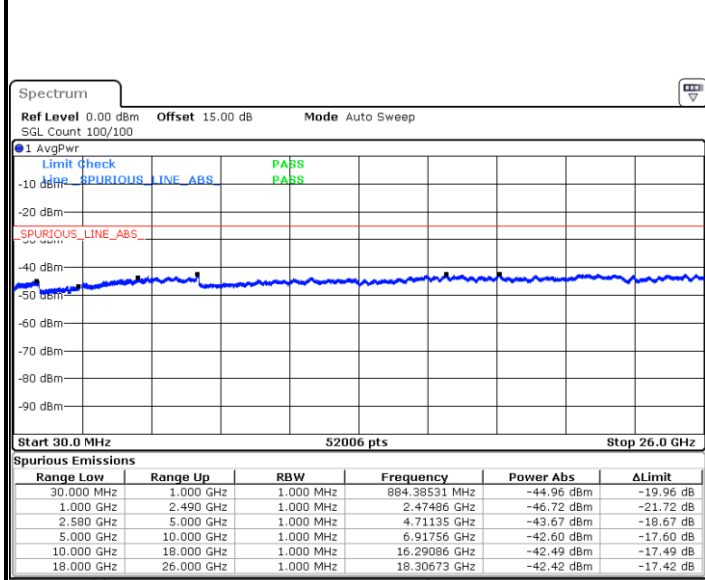

LTE Band 7 / 15MHz

Lowest Channel / 64QAM

Middle Channel / 64QAM

Date: 21.MAY.2019 17:46:07

Date: 21.MAY.2019 17:50:58

Highest Channel / 64QAM

Date: 21.MAY.2019 17:47:16

LTE Band 7 / 20MHz

Lowest Channel / 64QAM

Date: 21.MAY.2019 17:56:14

Middle Channel / 64QAM

Date: 21.MAY.2019 18:00:41

Highest Channel / 64QAM

Date: 21.MAY.2019 17:59:11

LTE Band 26 / 1.4MHz

Lowest Channel / QPSK

Date: 19.MAY.2019 10:30:57

Lowest Channel / 16QAM

Date: 19.MAY.2019 10:31:24

Middle Channel / QPSK

Date: 19.MAY.2019 10:33:40

Middle Channel / 16QAM

Date: 19.MAY.2019 10:33:15

LTE Band 26 / 1.4MHz

Highest Channel / QPSK

Date: 19.MAY.2019 10:34:54

Highest Channel / 16QAM

Date: 19.MAY.2019 10:35:54

LTE Band 26 / 3MHz

Lowest Channel / QPSK

Date: 19.MAY.2019 10:51:21

Lowest Channel / 16QAM