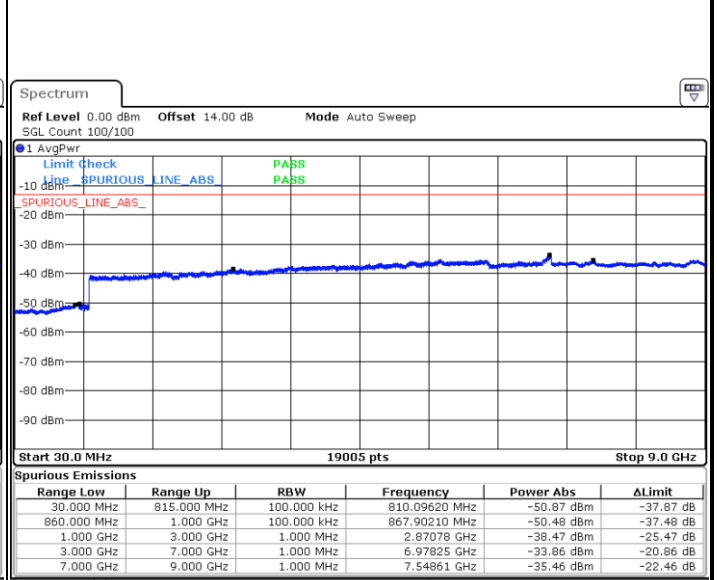

LTE Band 7 / 15MHz

Lowest Channel / 64QAM

Middle Channel / 64QAM

Date: 21.MAY.2019 17:46:07

Date: 21.MAY.2019 17:50:58

Highest Channel / 64QAM

Date: 21.MAY.2019 17:47:16

LTE Band 7 / 20MHz

Lowest Channel / 64QAM

Date: 21.MAY.2019 17:56:14

Middle Channel / 64QAM

Date: 21.MAY.2019 18:00:41

Highest Channel / 64QAM

Date: 21.MAY.2019 17:59:11

LTE Band 26 / 1.4MHz

Lowest Channel / QPSK

Date: 19.MAY.2019 10:30:57

Lowest Channel / 16QAM

Date: 19.MAY.2019 10:31:24

Middle Channel / QPSK

Date: 19.MAY.2019 10:33:40

Middle Channel / 16QAM

Date: 19.MAY.2019 10:33:15

LTE Band 26 / 1.4MHz

Highest Channel / QPSK

Date: 19.MAY.2019 10:34:54

Highest Channel / 16QAM

Date: 19.MAY.2019 10:35:54

LTE Band 26 / 3MHz

Lowest Channel / QPSK

Date: 19.MAY.2019 10:51:21

Lowest Channel / 16QAM