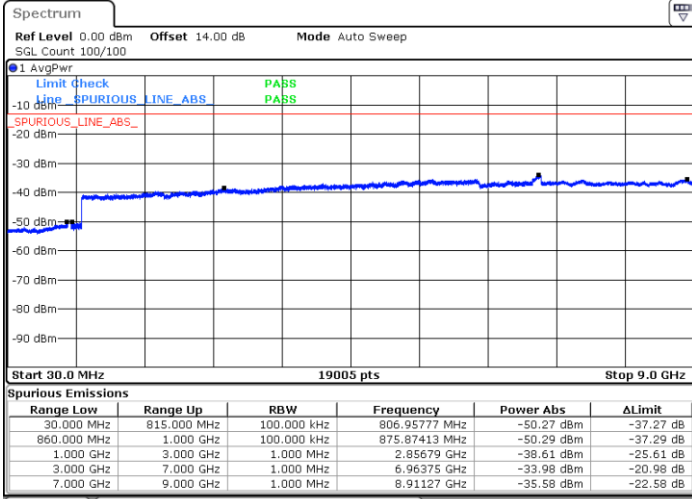

Date: 15.MAY.2019 22:16:38

Date: 15.MAY.2019 22:17:33

Highest Channel / 64QAM

Date: 15.MAY.2019 22:18:27

LTE Band 5 / 5MHz

Lowest Channel / 64QAM

Middle Channel / 64QAM

Date: 15.MAY.2019 22:26:58

Date: 15.MAY.2019 22:27:53

Highest Channel / 64QAM

Date: 15.MAY.2019 22:28:47

LTE Band 5 / 10MHz

Lowest Channel / 64QAM

Middle Channel / 64QAM

Date: 15.MAY.2019 22:37:18

Date: 15.MAY.2019 22:38:12

Highest Channel / 64QAM

Date: 15.MAY.2019 22:39:06

LTE Band 7 / 5MHz

Lowest Channel / QPSK

Lowest Channel / 16QAM

Date: 23.MAY.2019 15:17:10

Date: 23.MAY.2019 15:19:50

Middle Channel / QPSK