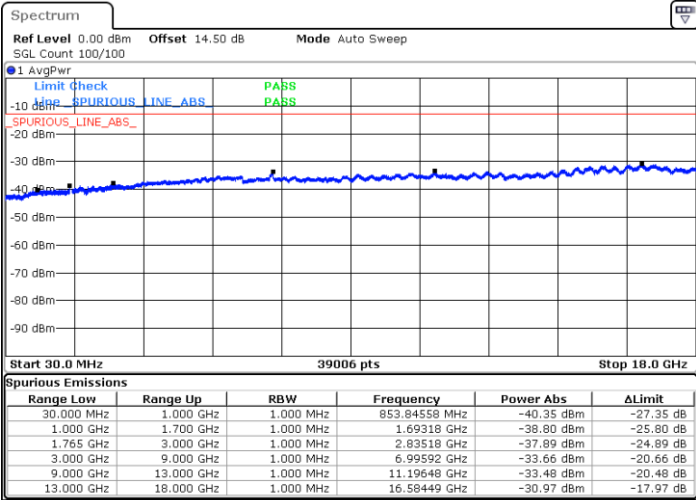

LTE Band 4 / 15MHz

Lowest Channel / 64QAM

Middle Channel / 64QAM

Date: 19.MAY.2019 03:03:17

Date: 19.MAY.2019 03:04:34

Highest Channel / 64QAM

Date: 19.MAY.2019 03:08:08

LTE Band 4 / 20MHz

Lowest Channel / 64QAM

Middle Channel / 64QAM

Date: 19.MAY.2019 03:11:43

Date: 19.MAY.2019 03:13:00

Highest Channel / 64QAM

Date: 19.MAY.2019 03:16:35

LTE Band 5 / 1.4MHz

Lowest Channel / QPSK