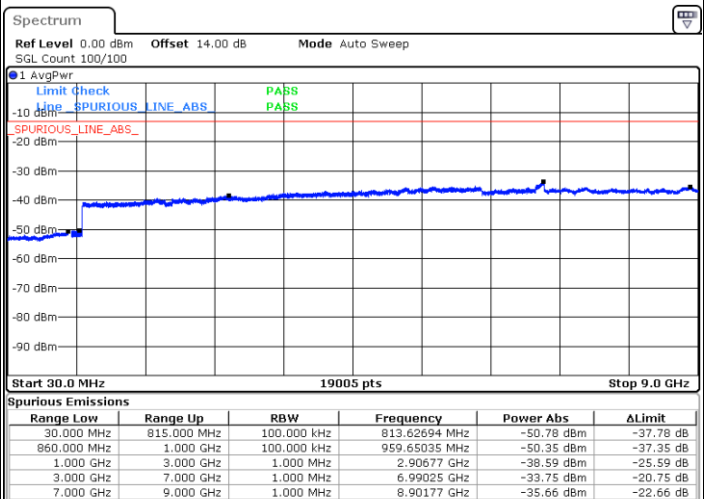

Lowest Channel / 64QAM

Date: 21.MAY.2019 17:56:14

Middle Channel / 64QAM

Date: 21.MAY.2019 18:00:41

Highest Channel / 64QAM

Date: 21.MAY.2019 17:59:11

LTE Band 26 / 1.4MHz

Lowest Channel / QPSK

Date: 19.MAY.2019 10:30:57

Lowest Channel / 16QAM

Date: 19.MAY.2019 10:31:24

Middle Channel / QPSK

Date: 19.MAY.2019 10:33:40

Middle Channel / 16QAM

Date: 19.MAY.2019 10:33:15

LTE Band 26 / 1.4MHz

Highest Channel / QPSK

Date: 19.MAY.2019 10:34:54

Highest Channel / 16QAM

Date: 19.MAY.2019 10:35:54

LTE Band 26 / 3MHz

Lowest Channel / QPSK

Date: 19.MAY.2019 10:51:21

Lowest Channel / 16QAM

Date: 19.MAY.2019 10:50:55

LTE Band 26 / 3MHz

Middle Channel / QPSK

Middle Channel / 16QAM

Date: 19.MAY.2019 10:51:48

Date: 19.MAY.2019 10:52:13

Highest Channel / QPSK

Highest Channel / 16QAM