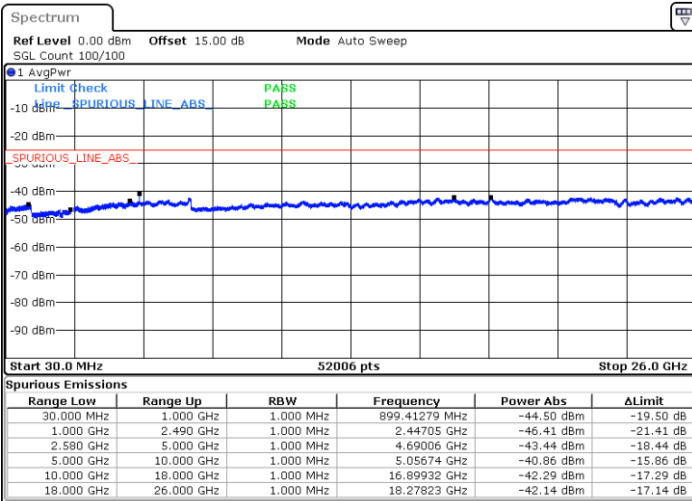

Date: 23 MAY 2019 15:23:23

Date: 23 MAY 2019 15:26:03

Highest Channel / QPSK

Highest Channel / 16QAM

Date: 23 MAY 2019 15:24:16

Date: 23 MAY 2019 15:26:56

LTE Band 7 / 15MHz

Lowest Channel / QPSK

Lowest Channel / 16QAM

Date: 23 MAY 2019 15:27:50

Date: 23 MAY 2019 15:30:30

Middle Channel / QPSK

Middle Channel / 16QAM

Date: 23 MAY 2019 15:28:43

Date: 23 MAY 2019 15:31:23

LTE Band7 / 15MHz

Highest Channel / QPSK

Date: 23 MAY 2019 15:29:36

Highest Channel / 16QAM

Date: 23 MAY 2019 15:32:16

LTE Band 7 / 20MHz

Lowest Channel / QPSK

Date: 23 MAY 2019 15:33:09

Lowest Channel / 16QAM