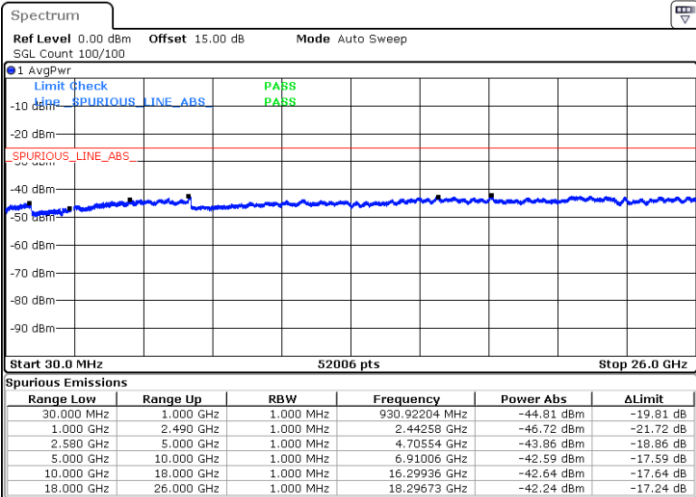

Date: 23 MAY 2019 15:34:56

Date: 23 MAY 2019 15:37:36

LTE Band 7 / 5MHz

Lowest Channel / 64QAM

Middle Channel / 64QAM

Date: 21.MAY.2019 17:12:24

Date: 21.MAY.2019 17:13:18

Highest Channel / 64QAM

Date: 21.MAY.2019 17:14:11

LTE Band 7 / 10MHz

Lowest Channel / 64QAM

Middle Channel / 64QAM

Date: 21.MAY.2019 17:31:35

Date: 21.MAY.2019 17:41:16

Highest Channel / 64QAM

Date: 21.MAY.2019 17:33:57

LTE Band 7 / 15MHz

Lowest Channel / 64QAM

Middle Channel / 64QAM

Date: 21.MAY.2019 17:46:07

Date: 21.MAY.2019 17:50:58

Highest Channel / 64QAM

Date: 21.MAY.2019 17:47:16

LTE Band 7 / 20MHz

Lowest Channel / 64QAM

Date: 21.MAY.2019 17:56:14

Middle Channel / 64QAM

Date: 21.MAY.2019 18:00:41

Highest Channel / 64QAM

Date: 21.MAY.2019 17:59:11

LTE Band 26 / 1.4MHz

Lowest Channel / QPSK