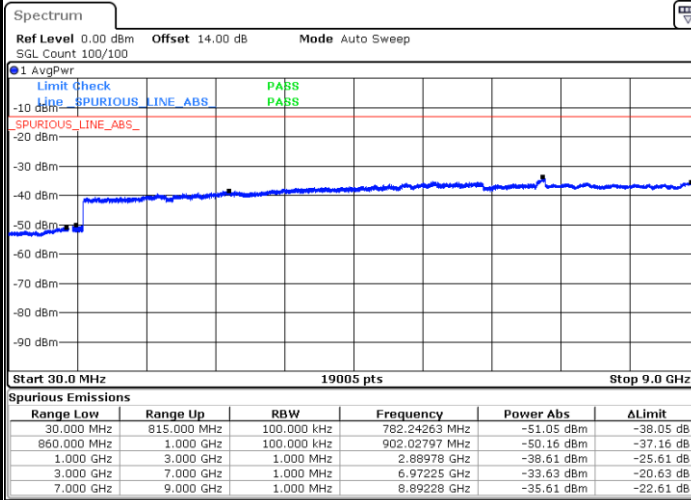

LTE Band 7 / 15MHz

Lowest Channel / 64QAM

Middle Channel / 64QAM

Date: 21.MAY.2019 17:46:07

Date: 21.MAY.2019 17:50:58

Highest Channel / 64QAM

Date: 21.MAY.2019 17:47:16

LTE Band 7 / 20MHz

Lowest Channel / 64QAM

Date: 21.MAY.2019 17:56:14

Middle Channel / 64QAM

Date: 21.MAY.2019 18:00:41

Highest Channel / 64QAM

Date: 21.MAY.2019 17:59:11

LTE Band 26 / 1.4MHz

Lowest Channel / QPSK

Date: 19.MAY.2019 10:30:57

Lowest Channel / 16QAM

Date: 19.MAY.2019 10:31:24

Middle Channel / QPSK

Date: 19.MAY.2019 10:33:40

Middle Channel / 16QAM

Date: 19.MAY.2019 10:33:15

LTE Band 26 / 1.4MHz

Highest Channel / QPSK

Date: 19.MAY.2019 10:34:54

Highest Channel / 16QAM

Date: 19.MAY.2019 10:35:54

LTE Band 26 / 3MHz

Lowest Channel / QPSK

Date: 19.MAY.2019 10:51:21

Lowest Channel / 16QAM