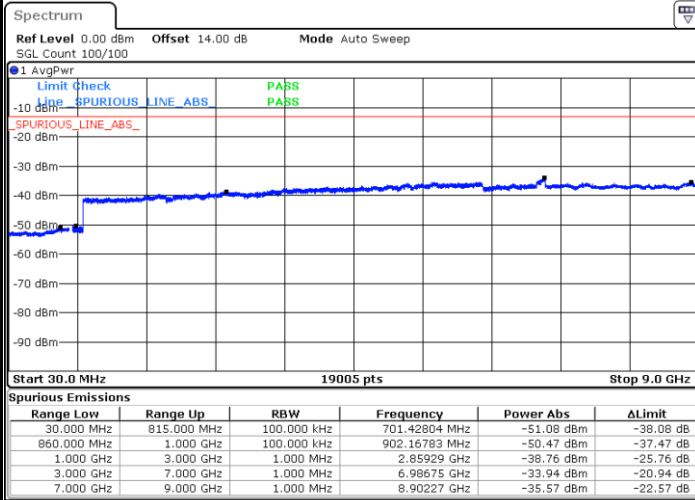

Lowest Channel / 64QAM

Middle Channel / 64QAM

Date: 19.MAY.2019 03:11:43

Date: 19.MAY.2019 03:13:00

Highest Channel / 64QAM

Date: 19.MAY.2019 03:16:35

LTE Band 5 / 1.4MHz

Lowest Channel / QPSK

Lowest Channel / 16QAM

Date: 15.MAY.2019 20:36:48

Date: 15.MAY.2019 20:37:42

Middle Channel / QPSK

Middle Channel / 16QAM

Date: 15.MAY.2019 20:39:17

Date: 15.MAY.2019 20:40:12

LTE Band 5 / 1.4MHz

Highest Channel / QPSK

Date: 15.MAY.2019 20:48:23

Highest Channel / 16QAM

Date: 15.MAY.2019 20:49:17

LTE Band 5 / 3MHz

Lowest Channel / QPSK

Date: 15.MAY.2019 20:58:49

Lowest Channel / 16QAM