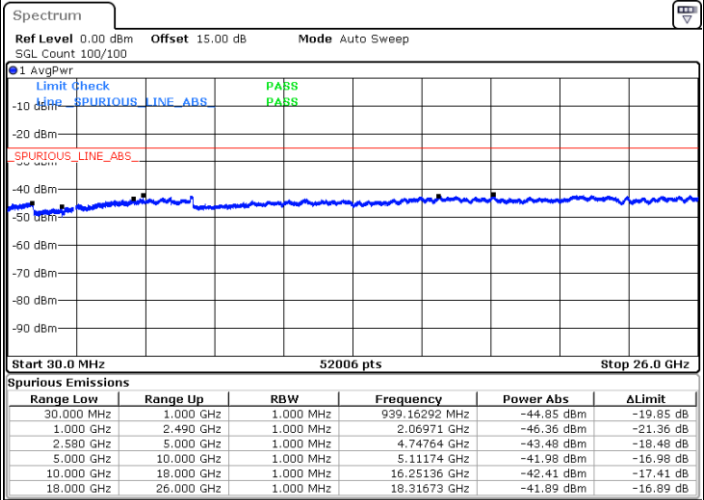

Date: 23 MAY 2019 15:23:23

Date: 23 MAY 2019 15:26:03

Highest Channel / QPSK

Highest Channel / 16QAM

Date: 23 MAY 2019 15:24:16

Date: 23 MAY 2019 15:26:56

LTE Band 7 / 15MHz

Lowest Channel / QPSK

Lowest Channel / 16QAM

Date: 23 MAY 2019 15:27:50

Date: 23 MAY 2019 15:30:30

Middle Channel / QPSK

Middle Channel / 16QAM

Date: 23 MAY 2019 15:28:43

Date: 23 MAY 2019 15:31:23

LTE Band7 / 15MHz

Highest Channel / QPSK

Date: 23 MAY 2019 15:29:36

Highest Channel / 16QAM

Date: 23 MAY 2019 15:32:16

LTE Band 7 / 20MHz

Lowest Channel / QPSK

Date: 23 MAY 2019 15:33:09

Lowest Channel / 16QAM