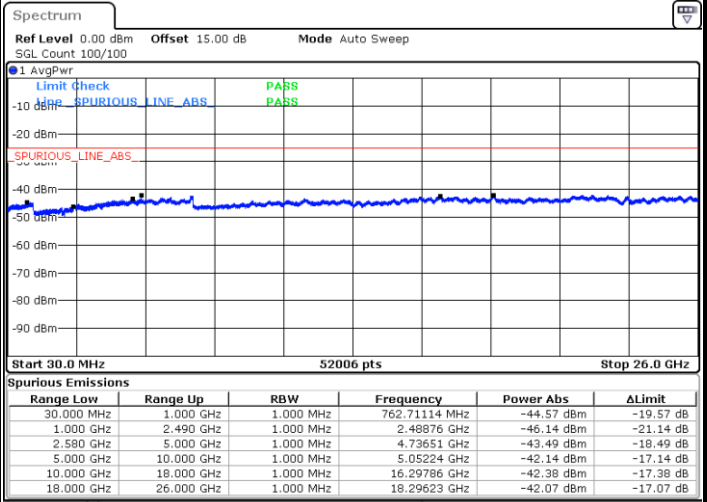

Lowest Channel / 16QAM

Date: 23 MAY 2019 15:27:50

Date: 23 MAY 2019 15:30:30

Middle Channel / QPSK

Middle Channel / 16QAM

Date: 23 MAY 2019 15:28:43

Date: 23 MAY 2019 15:31:23

LTE Band7 / 15MHz

Highest Channel / QPSK

Date: 23 MAY 2019 15:29:36

Highest Channel / 16QAM

Date: 23 MAY 2019 15:32:16

LTE Band 7 / 20MHz

Lowest Channel / QPSK

Date: 23 MAY 2019 15:33:09

Lowest Channel / 16QAM

Date: 23 MAY 2019 15:35:50

LTE Band 7 / 20MHz

Middle Channel / QPSK

Middle Channel / 16QAM

Date: 23 MAY 2019 15:34:03

Date: 23 MAY 2019 15:36:43

Highest Channel / QPSK

Highest Channel / 16QAM