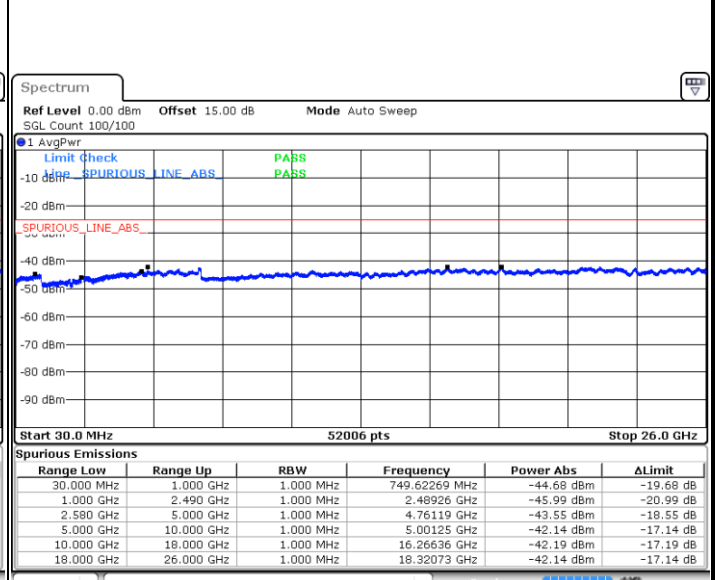

Highest Channel / 64QAM

Date: 15.MAY.2019 22:39:06

LTE Band 7 / 5MHz

Lowest Channel / QPSK

Lowest Channel / 16QAM

Date: 23.MAY.2019 15:17:10

Date: 23.MAY.2019 15:19:50

Middle Channel / QPSK

Middle Channel / 16QAM

Date: 23.MAY.2019 15:18:03

Date: 23.MAY.2019 15:20:43

LTE Band 7 / 5MHz

Highest Channel / QPSK

Date: 23 MAY 2019 15:18:57

Highest Channel / 16QAM

Date: 23 MAY 2019 15:21:37

LTE Band 7 / 10MHz

Lowest Channel / QPSK

Date: 23 MAY 2019 15:22:30

Lowest Channel / 16QAM

Date: 23 MAY 2019 15:25:10

LTE Band 7 / 10MHz

Middle Channel / QPSK

Middle Channel / 16QAM