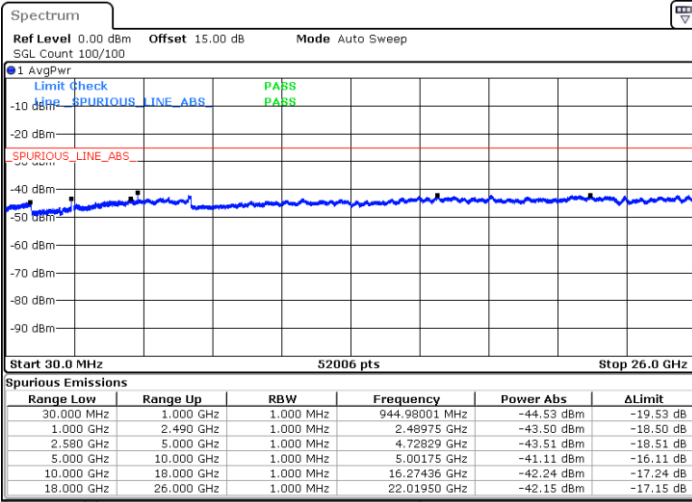

LTE Band 7 / 10MHz

Lowest Channel / QPSK

Date: 23 MAY 2019 15:22:30

Lowest Channel / 16QAM

Date: 23 MAY 2019 15:25:10

LTE Band 7 / 10MHz

Middle Channel / QPSK

Middle Channel / 16QAM

Date: 23 MAY 2019 15:23:23

Date: 23 MAY 2019 15:26:03

Highest Channel / QPSK

Highest Channel / 16QAM

Date: 23 MAY 2019 15:24:16

Date: 23 MAY 2019 15:26:56

LTE Band 7 / 15MHz

Lowest Channel / QPSK

Lowest Channel / 16QAM

Date: 23 MAY 2019 15:27:50

Date: 23 MAY 2019 15:30:30

Middle Channel / QPSK

Middle Channel / 16QAM

Date: 23 MAY 2019 15:28:43

Date: 23 MAY 2019 15:31:23

LTE Band7 / 15MHz