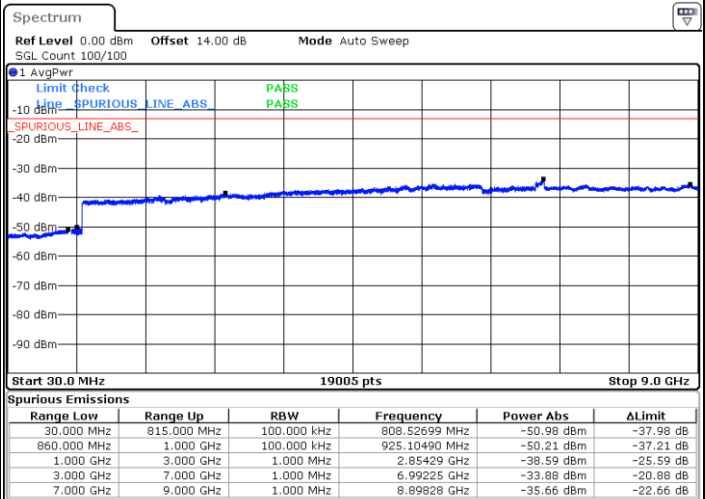

Lowest Channel / 64QAM

Middle Channel / 64QAM

Date: 19.MAY.2019 03:11:43

Date: 19.MAY.2019 03:13:00

Highest Channel / 64QAM

Date: 19.MAY.2019 03:16:35

LTE Band 5 / 1.4MHz

Lowest Channel / QPSK

Lowest Channel / 16QAM

Date: 15.MAY.2019 20:36:48

Date: 15.MAY.2019 20:37:42

Middle Channel / QPSK

Middle Channel / 16QAM

Date: 15.MAY.2019 20:39:17

Date: 15.MAY.2019 20:40:12

LTE Band 5 / 1.4MHz

Highest Channel / QPSK

Date: 15.MAY.2019 20:48:23

Highest Channel / 16QAM

Date: 15.MAY.2019 20:49:17

LTE Band 5 / 3MHz

Lowest Channel / QPSK

Date: 15.MAY.2019 20:58:49

Lowest Channel / 16QAM