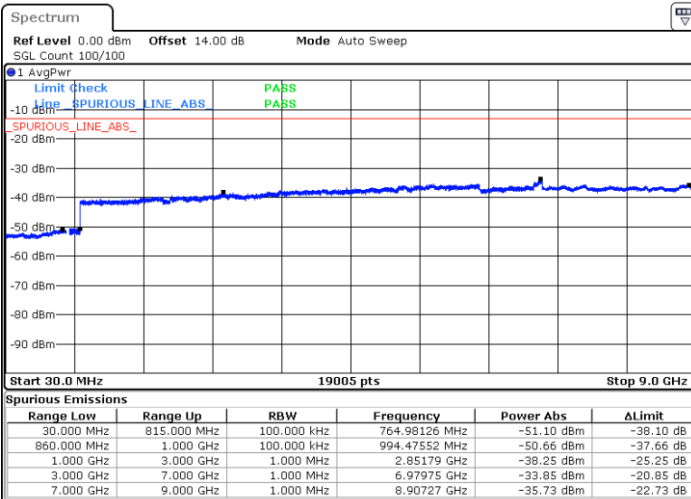

Lowest Channel / 64QAM

Middle Channel / 64QAM

Date: 19.MAY.2019 03:11:43

Date: 19.MAY.2019 03:13:00

Highest Channel / 64QAM

Date: 19.MAY.2019 03:16:35

LTE Band 5 / 1.4MHz

Lowest Channel / QPSK

Lowest Channel / 16QAM

Date: 15.MAY.2019 20:36:48

Date: 15.MAY.2019 20:37:42

Middle Channel / QPSK

Middle Channel / 16QAM

Date: 15.MAY.2019 20:39:17

Date: 15.MAY.2019 20:40:12

LTE Band 5 / 1.4MHz

Highest Channel / QPSK

Date: 15.MAY.2019 20:48:23

Highest Channel / 16QAM

Date: 15.MAY.2019 20:49:17

LTE Band 5 / 3MHz

Lowest Channel / QPSK

Date: 15.MAY.2019 20:58:49

Lowest Channel / 16QAM