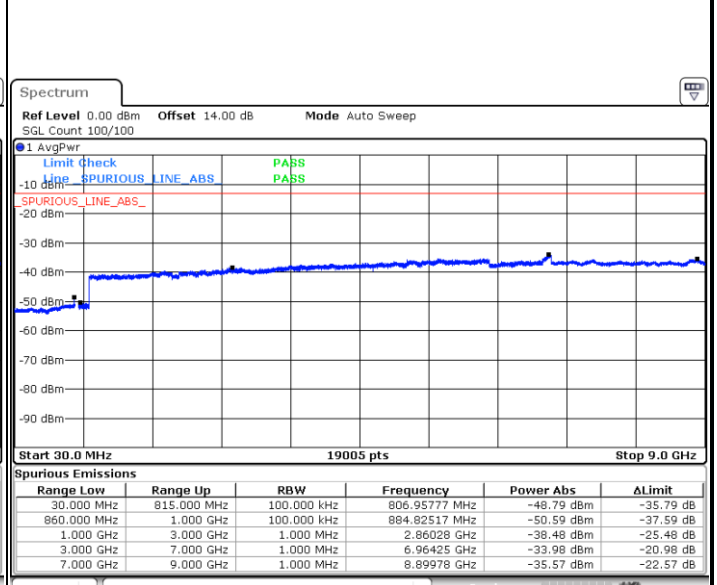

Date: 15.MAY.2019 21:10:24

Date: 15.MAY.2019 21:11:19

LTE Band 5 / 5MHz

Lowest Channel / QPSK

Lowest Channel / 16QAM

Date: 15.MAY.2019 21:19:45

Date: 15.MAY.2019 21:20:40

Middle Channel / QPSK

Middle Channel / 16QAM

Date: 15.MAY.2019 21:22:14

Date: 15.MAY.2019 21:23:09

LTE Band 5 / 5MHz

Highest Channel / QPSK

Date: 15.MAY.2019 21:31:20

Highest Channel / 16QAM

Date: 15.MAY.2019 21:32:15

LTE Band 5 / 10MHz

Lowest Channel / QPSK

Date: 15.MAY.2019 21:42:13

Lowest Channel / 16QAM

Date: 15.MAY.2019 21:43:07

LTE Band 5 / 10MHz

Middle Channel / QPSK

Middle Channel / 16QAM

Date: 15.MAY.2019 21:44:42

Date: 15.MAY.2019 21:45:37

Highest Channel / QPSK

Highest Channel / 16QAM

Date: 15.MAY.2019 21:53:47

Date: 15.MAY.2019 21:54:41

LTE Band 5 / 1.4MHz

Lowest Channel / 64QAM