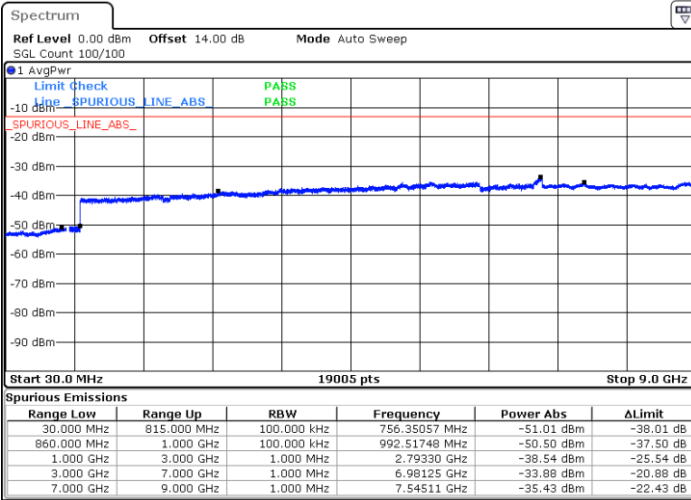

Lowest Channel / 64QAM

Middle Channel / 64QAM

Date: 19.MAY.2019 03:11:43

Date: 19.MAY.2019 03:13:00

Highest Channel / 64QAM

Date: 19.MAY.2019 03:16:35

LTE Band 5 / 1.4MHz

Lowest Channel / QPSK

Lowest Channel / 16QAM

Date: 15.MAY.2019 20:36:48

Date: 15.MAY.2019 20:37:42

Middle Channel / QPSK

Middle Channel / 16QAM

Date: 15.MAY.2019 20:39:17

Date: 15.MAY.2019 20:40:12

LTE Band 5 / 1.4MHz