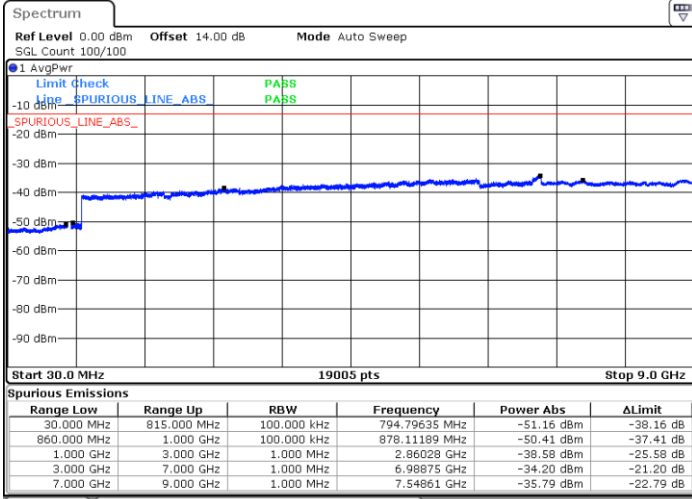

LTE Band 5 / 10MHz

Lowest Channel / QPSK

Date: 15.MAY.2019 21:42:13

Lowest Channel / 16QAM

Date: 15.MAY.2019 21:43:07

LTE Band 5 / 10MHz

Middle Channel / QPSK

Middle Channel / 16QAM

Date: 15.MAY.2019 21:44:42

Date: 15.MAY.2019 21:45:37

Highest Channel / QPSK

Highest Channel / 16QAM

Date: 15.MAY.2019 21:53:47

Date: 15.MAY.2019 21:54:41

LTE Band 5 / 1.4MHz

Lowest Channel / 64QAM

Middle Channel / 64QAM

Date: 15.MAY.2019 22:06:18

Date: 15.MAY.2019 22:07:13

Highest Channel / 64QAM

Date: 15.MAY.2019 22:08:07

LTE Band 5 / 3MHz

Lowest Channel / 64QAM

Middle Channel / 64QAM