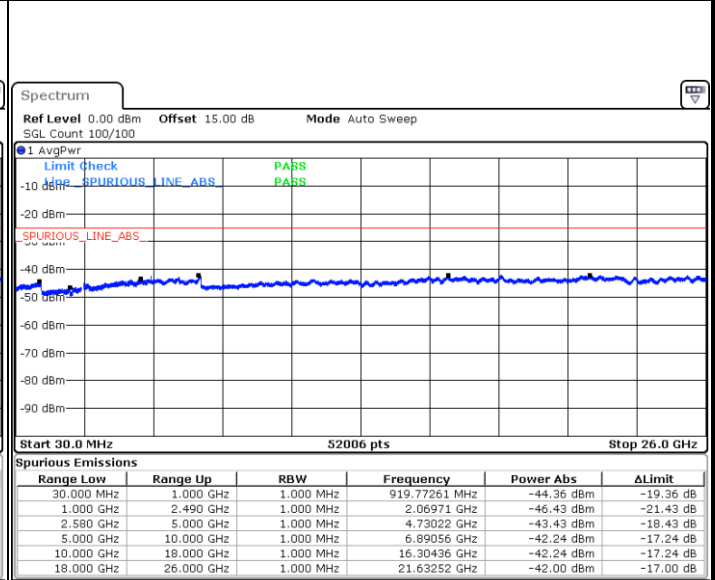

Highest Channel / 64QAM

Date: 15.MAY.2019 22:39:06

LTE Band 7 / 5MHz

Lowest Channel / QPSK

Lowest Channel / 16QAM

Date: 23.MAY.2019 15:17:10

Date: 23.MAY.2019 15:19:50

Middle Channel / QPSK

Middle Channel / 16QAM

Date: 23.MAY.2019 15:18:03

Date: 23.MAY.2019 15:20:43

LTE Band 7 / 5MHz

Highest Channel / QPSK

Date: 23 MAY 2019 15:18:57

Highest Channel / 16QAM

Date: 23 MAY 2019 15:21:37

LTE Band 7 / 10MHz

Lowest Channel / QPSK

Date: 23 MAY 2019 15:22:30

Lowest Channel / 16QAM

Date: 23 MAY 2019 15:25:10

LTE Band 7 / 10MHz

Middle Channel / QPSK

Middle Channel / 16QAM