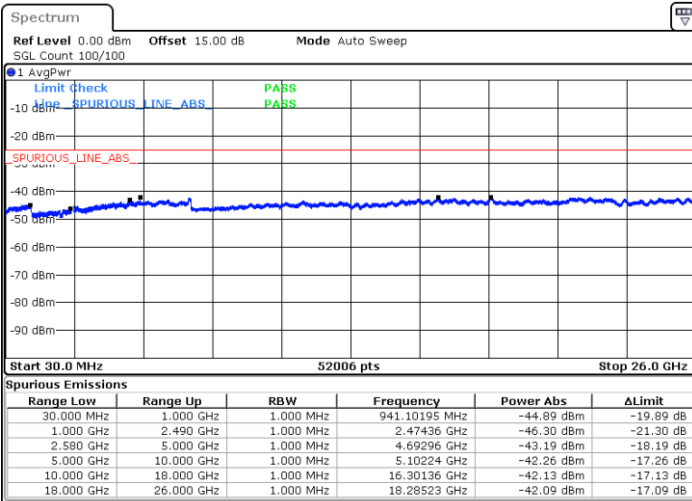

Highest Channel / QPSK

Date: 23 MAY 2019 15:29:36

Highest Channel / 16QAM

Date: 23 MAY 2019 15:32:16

LTE Band 7 / 20MHz

Lowest Channel / QPSK

Date: 23 MAY 2019 15:33:09

Lowest Channel / 16QAM

Date: 23 MAY 2019 15:35:50

LTE Band 7 / 20MHz

Middle Channel / QPSK

Middle Channel / 16QAM

Date: 23 MAY 2019 15:34:03

Date: 23 MAY 2019 15:36:43

Highest Channel / QPSK

Highest Channel / 16QAM

Date: 23 MAY 2019 15:34:56

Date: 23 MAY 2019 15:37:36

LTE Band 7 / 5MHz

Lowest Channel / 64QAM

Middle Channel / 64QAM

Date: 21.MAY.2019 17:12:24

Date: 21.MAY.2019 17:13:18

Highest Channel / 64QAM