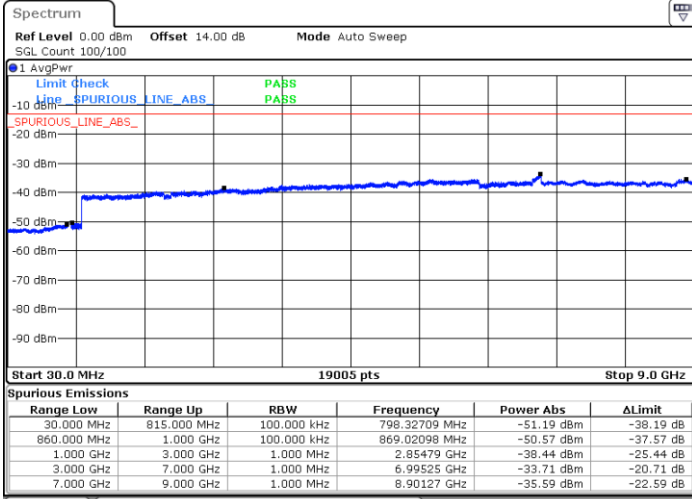

Date: 15.MAY.2019 21:44:42

Date: 15.MAY.2019 21:45:37

Highest Channel / QPSK

Highest Channel / 16QAM

Date: 15.MAY.2019 21:53:47

Date: 15.MAY.2019 21:54:41

LTE Band 5 / 1.4MHz

Lowest Channel / 64QAM

Middle Channel / 64QAM

Date: 15.MAY.2019 22:06:18

Date: 15.MAY.2019 22:07:13

Highest Channel / 64QAM

Date: 15.MAY.2019 22:08:07

LTE Band 5 / 3MHz

Lowest Channel / 64QAM

Middle Channel / 64QAM

Date: 15.MAY.2019 22:16:38

Date: 15.MAY.2019 22:17:33

Highest Channel / 64QAM

Date: 15.MAY.2019 22:18:27

LTE Band 5 / 5MHz

Lowest Channel / 64QAM

Middle Channel / 64QAM

Date: 15.MAY.2019 22:26:58