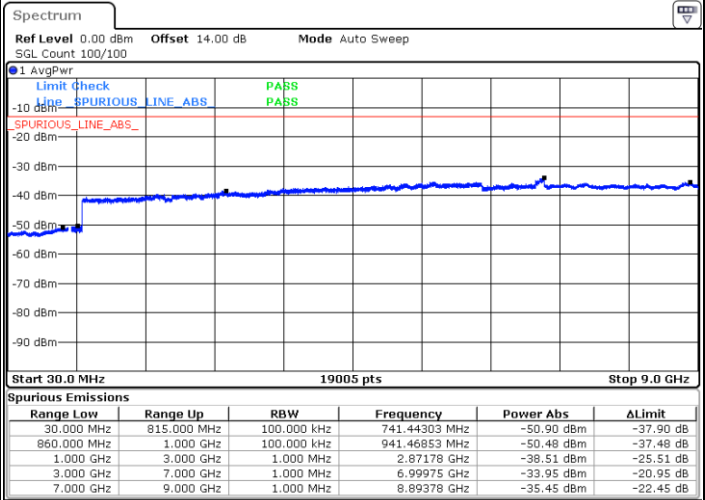

LTE Band 4 / 15MHz

Lowest Channel / 64QAM

Middle Channel / 64QAM

Date: 19.MAY.2019 03:03:17

Date: 19.MAY.2019 03:04:34

Highest Channel / 64QAM

Date: 19.MAY.2019 03:08:08

LTE Band 4 / 20MHz

Lowest Channel / 64QAM

Middle Channel / 64QAM

Date: 19.MAY.2019 03:11:43

Date: 19.MAY.2019 03:13:00

Highest Channel / 64QAM

Date: 19.MAY.2019 03:16:35

LTE Band 5 / 1.4MHz

Lowest Channel / QPSK

Lowest Channel / 16QAM

Date: 15.MAY.2019 20:36:48

Date: 15.MAY.2019 20:37:42

Middle Channel / QPSK

Middle Channel / 16QAM

Date: 15.MAY.2019 20:39:17

Date: 15.MAY.2019 20:40:12

LTE Band 5 / 1.4MHz

Highest Channel / QPSK

Date: 15.MAY.2019 20:48:23

Highest Channel / 16QAM

Date: 15.MAY.2019 20:49:17

LTE Band 5 / 3MHz

Lowest Channel / QPSK

Date: 15.MAY.2019 20:58:49

Lowest Channel / 16QAM