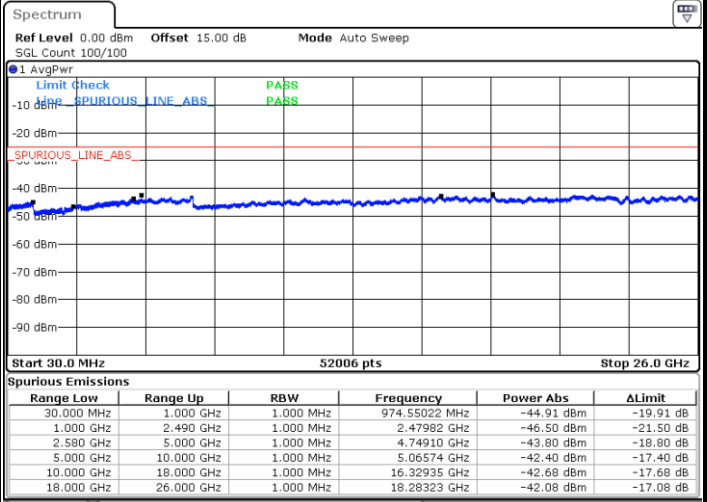

Date: 23 MAY 2019 15:35:50

LTE Band 7 / 20MHz

Middle Channel / QPSK

Middle Channel / 16QAM

Date: 23 MAY 2019 15:34:03

Date: 23 MAY 2019 15:36:43

Highest Channel / QPSK

Highest Channel / 16QAM

Date: 23 MAY 2019 15:34:56

Date: 23 MAY 2019 15:37:36

LTE Band 7 / 5MHz

Lowest Channel / 64QAM

Middle Channel / 64QAM

Date: 21.MAY.2019 17:12:24

Date: 21.MAY.2019 17:13:18

Highest Channel / 64QAM

Date: 21.MAY.2019 17:14:11

LTE Band 7 / 10MHz

Lowest Channel / 64QAM

Middle Channel / 64QAM

Date: 21.MAY.2019 17:31:35

Date: 21.MAY.2019 17:41:16

Highest Channel / 64QAM

Date: 21.MAY.2019 17:33:57