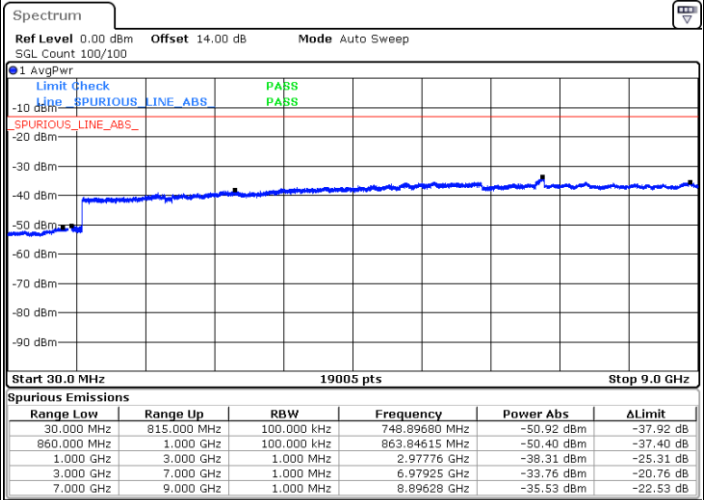

Lowest Channel / 64QAM

Date: 21.MAY.2019 17:56:14

Middle Channel / 64QAM

Date: 21.MAY.2019 18:00:41

Highest Channel / 64QAM

Date: 21.MAY.2019 17:59:11

LTE Band 26 / 1.4MHz

Lowest Channel / QPSK

Date: 19.MAY.2019 10:30:57

Lowest Channel / 16QAM

Date: 19.MAY.2019 10:31:24

Middle Channel / QPSK

Date: 19.MAY.2019 10:33:40

Middle Channel / 16QAM

Date: 19.MAY.2019 10:33:15

LTE Band 26 / 1.4MHz

Highest Channel / QPSK

Date: 19.MAY.2019 10:34:54

Highest Channel / 16QAM

Date: 19.MAY.2019 10:35:54

LTE Band 26 / 3MHz

Lowest Channel / QPSK

Date: 19.MAY.2019 10:51:21

Lowest Channel / 16QAM