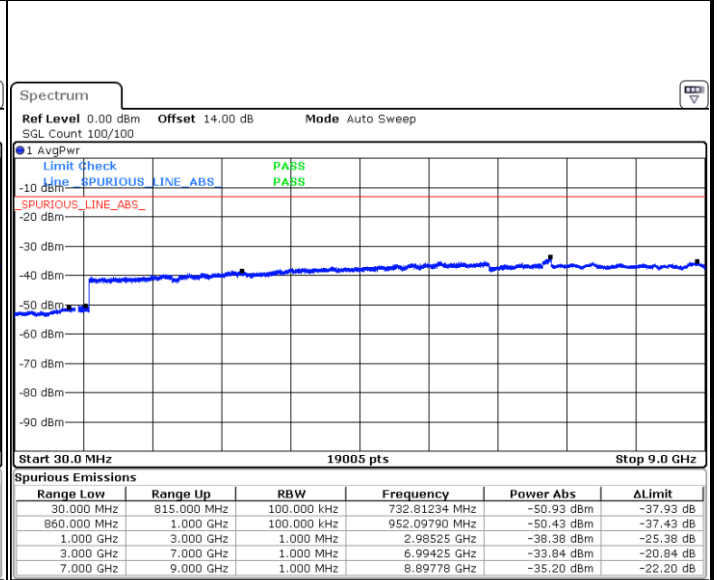

LTE Band 7 / 15MHz

Lowest Channel / 64QAM

Middle Channel / 64QAM

Date: 21.MAY.2019 17:46:07

Date: 21.MAY.2019 17:50:58

Highest Channel / 64QAM

Date: 21.MAY.2019 17:47:16

LTE Band 7 / 20MHz

Lowest Channel / 64QAM

Date: 21.MAY.2019 17:56:14

Middle Channel / 64QAM

Date: 21.MAY.2019 18:00:41

Highest Channel / 64QAM

Date: 21.MAY.2019 17:59:11

LTE Band 26 / 1.4MHz

Lowest Channel / QPSK

Date: 19.MAY.2019 10:30:57

Lowest Channel / 16QAM

Date: 19.MAY.2019 10:31:24

Middle Channel / QPSK

Date: 19.MAY.2019 10:33:40

Middle Channel / 16QAM

Date: 19.MAY.2019 10:33:15

LTE Band 26 / 1.4MHz

Highest Channel / QPSK

Date: 19.MAY.2019 10:34:54

Highest Channel / 16QAM

Date: 19.MAY.2019 10:35:54

LTE Band 26 / 3MHz

Lowest Channel / QPSK

Date: 19.MAY.2019 10:51:21

Lowest Channel / 16QAM