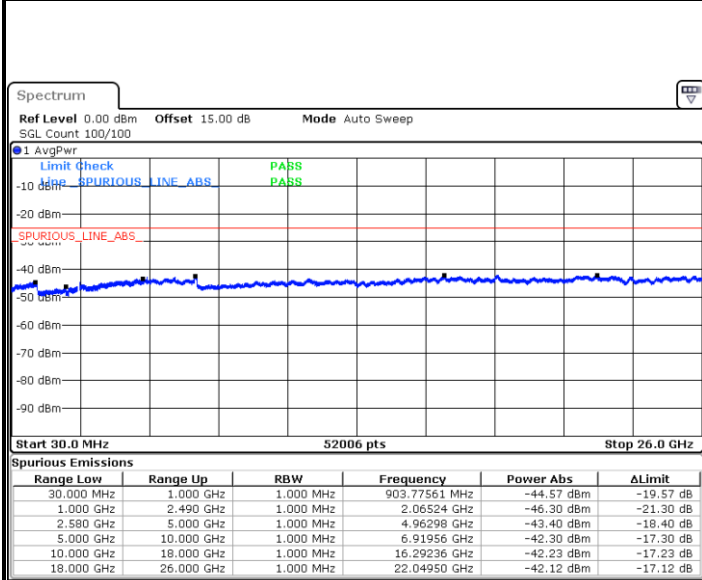

Highest Channel / 64QAM

Date: 15.MAY.2019 22:39:06

LTE Band 7 / 5MHz

Lowest Channel / QPSK

Lowest Channel / 16QAM

Date: 23.MAY.2019 15:17:10

Date: 23.MAY.2019 15:19:50

Middle Channel / QPSK

Middle Channel / 16QAM

Date: 23.MAY.2019 15:18:03

Date: 23.MAY.2019 15:20:43

LTE Band 7 / 5MHz

Highest Channel / QPSK

Date: 23 MAY 2019 15:18:57

Highest Channel / 16QAM

Date: 23 MAY 2019 15:21:37

LTE Band 7 / 10MHz

Lowest Channel / QPSK

Date: 23 MAY 2019 15:22:30

Lowest Channel / 16QAM

Date: 23 MAY 2019 15:25:10

LTE Band 7 / 10MHz

Middle Channel / QPSK

Middle Channel / 16QAM