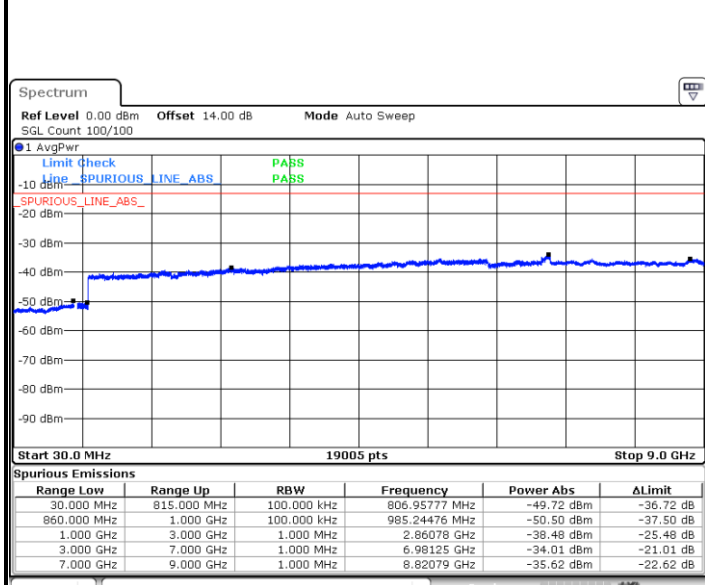

Date: 15.MAY.2019 21:10:24

Date: 15.MAY.2019 21:11:19

LTE Band 5 / 5MHz

Lowest Channel / QPSK

Lowest Channel / 16QAM

Date: 15.MAY.2019 21:19:45

Date: 15.MAY.2019 21:20:40

Middle Channel / QPSK

Middle Channel / 16QAM

Date: 15.MAY.2019 21:22:14

Date: 15.MAY.2019 21:23:09

LTE Band 5 / 5MHz

Highest Channel / QPSK

Date: 15.MAY.2019 21:31:20

Highest Channel / 16QAM

Date: 15.MAY.2019 21:32:15

LTE Band 5 / 10MHz

Lowest Channel / QPSK

Date: 15.MAY.2019 21:42:13

Lowest Channel / 16QAM

Date: 15.MAY.2019 21:43:07

LTE Band 5 / 10MHz

Middle Channel / QPSK

Middle Channel / 16QAM

Date: 15.MAY.2019 21:44:42

Date: 15.MAY.2019 21:45:37

Highest Channel / QPSK

Highest Channel / 16QAM

Date: 15.MAY.2019 21:53:47

Date: 15.MAY.2019 21:54:41

LTE Band 5 / 1.4MHz

Lowest Channel / 64QAM