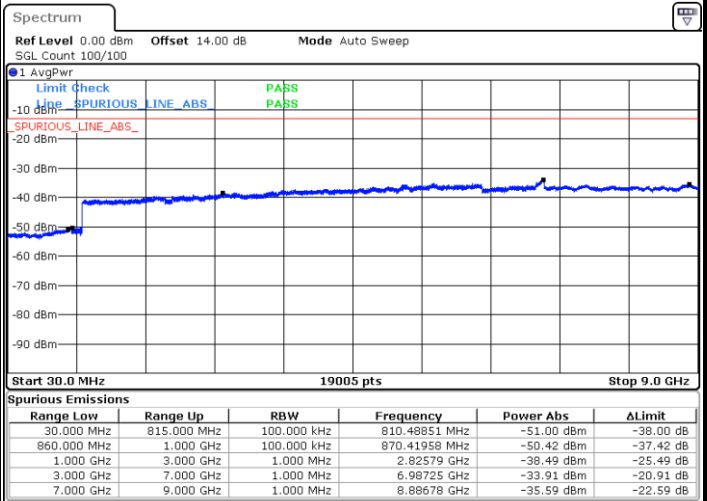

Highest Channel / QPSK

Date: 19.MAY.2019 10:34:54

Highest Channel / 16QAM

Date: 19.MAY.2019 10:35:54

LTE Band 26 / 3MHz

Lowest Channel / QPSK

Date: 19.MAY.2019 10:51:21

Lowest Channel / 16QAM

Date: 19.MAY.2019 10:50:55

LTE Band 26 / 3MHz

Middle Channel / QPSK

Middle Channel / 16QAM

Date: 19.MAY.2019 10:51:48

Date: 19.MAY.2019 10:52:13

Highest Channel / QPSK

Highest Channel / 16QAM