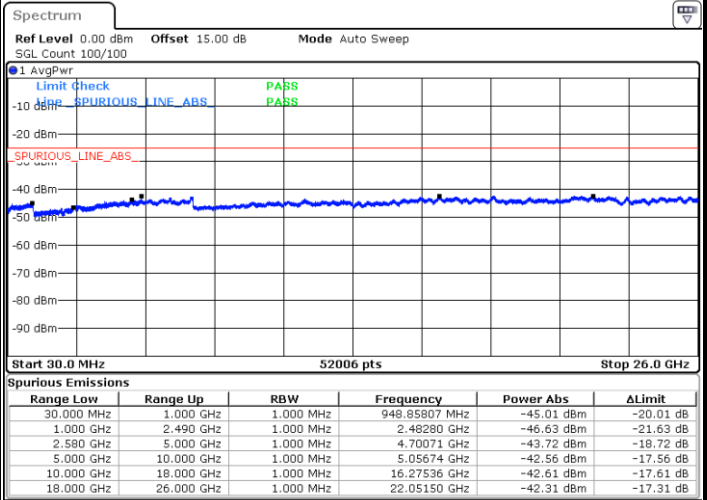

Date: 23 MAY 2019 15:34:56

Date: 23 MAY 2019 15:37:36

LTE Band 7 / 5MHz

Lowest Channel / 64QAM

Middle Channel / 64QAM

Date: 21.MAY.2019 17:12:24

Date: 21.MAY.2019 17:13:18

Highest Channel / 64QAM

Date: 21.MAY.2019 17:14:11

LTE Band 7 / 10MHz

Lowest Channel / 64QAM

Middle Channel / 64QAM

Date: 21.MAY.2019 17:31:35

Date: 21.MAY.2019 17:41:16

Highest Channel / 64QAM

Date: 21.MAY.2019 17:33:57

LTE Band 7 / 15MHz

Lowest Channel / 64QAM

Middle Channel / 64QAM

Date: 21.MAY.2019 17:46:07

Date: 21.MAY.2019 17:50:58

Highest Channel / 64QAM

Date: 21.MAY.2019 17:47:16

LTE Band 7 / 20MHz

Lowest Channel / 64QAM

Date: 21.MAY.2019 17:56:14

Middle Channel / 64QAM

Date: 21.MAY.2019 18:00:41

Highest Channel / 64QAM

Date: 21.MAY.2019 17:59:11

LTE Band 26 / 1.4MHz

Lowest Channel / QPSK