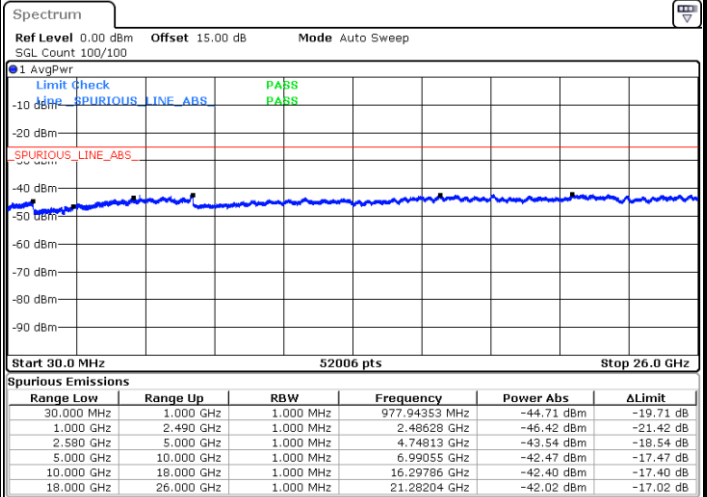

Date: 15.MAY.2019 22:27:53

Highest Channel / 64QAM

Date: 15.MAY.2019 22:28:47

LTE Band 5 / 10MHz

Lowest Channel / 64QAM

Middle Channel / 64QAM

Date: 15.MAY.2019 22:37:18

Date: 15.MAY.2019 22:38:12

Highest Channel / 64QAM

Date: 15.MAY.2019 22:39:06

LTE Band 7 / 5MHz

Lowest Channel / QPSK

Lowest Channel / 16QAM

Date: 23.MAY.2019 15:17:10

Date: 23.MAY.2019 15:19:50

Middle Channel / QPSK

Middle Channel / 16QAM

Date: 23.MAY.2019 15:18:03

Date: 23.MAY.2019 15:20:43

LTE Band 7 / 5MHz

Highest Channel / QPSK

Date: 23 MAY 2019 15:18:57

Highest Channel / 16QAM

Date: 23 MAY 2019 15:21:37