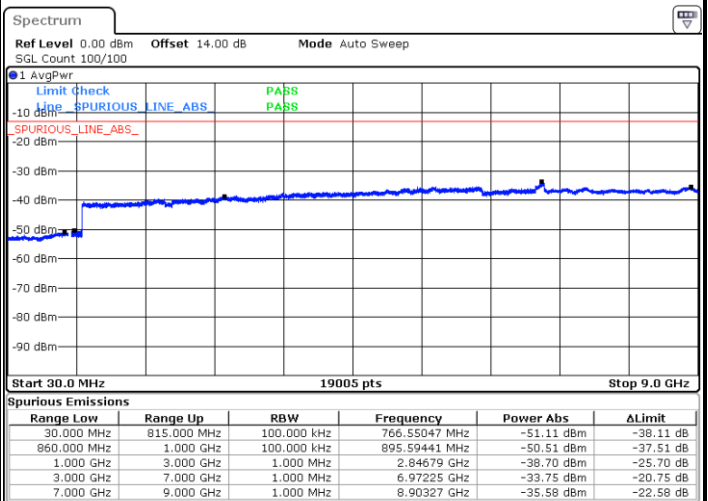

Highest Channel / QPSK

Date: 15.MAY.2019 20:48:23

Highest Channel / 16QAM

Date: 15.MAY.2019 20:49:17

LTE Band 5 / 3MHz

Lowest Channel / QPSK

Date: 15.MAY.2019 20:58:49

Lowest Channel / 16QAM

Date: 15.MAY.2019 20:59:44

LTE Band 5 / 3MHz

Middle Channel / QPSK

Middle Channel / 16QAM

Date: 15.MAY.2019 21:01:19

Date: 15.MAY.2019 21:02:13

Highest Channel / QPSK

Highest Channel / 16QAM