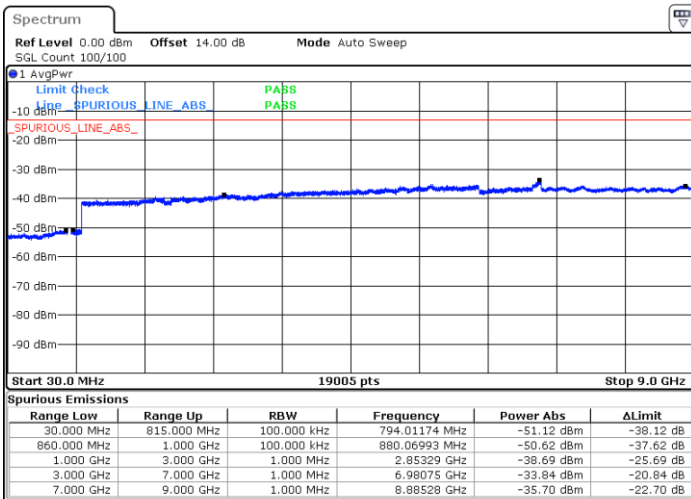

Date: 15.MAY.2019 21:10:24

Date: 15.MAY.2019 21:11:19

LTE Band 5 / 5MHz

Lowest Channel / QPSK

Lowest Channel / 16QAM

Date: 15.MAY.2019 21:19:45

Date: 15.MAY.2019 21:20:40

Middle Channel / QPSK

Middle Channel / 16QAM

Date: 15.MAY.2019 21:22:14

Date: 15.MAY.2019 21:23:09

LTE Band 5 / 5MHz

Highest Channel / QPSK

Date: 15.MAY.2019 21:31:20

Highest Channel / 16QAM

Date: 15.MAY.2019 21:32:15