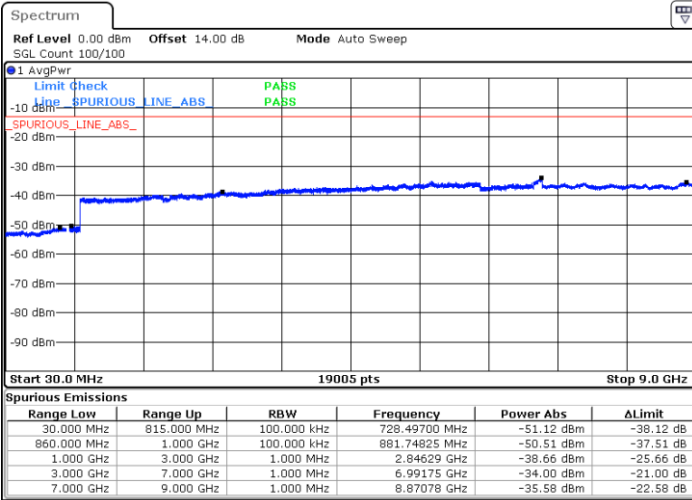

Lowest Channel / 16QAM

Date: 15.MAY.2019 20:36:48

Date: 15.MAY.2019 20:37:42

Middle Channel / QPSK

Middle Channel / 16QAM

Date: 15.MAY.2019 20:39:17

Date: 15.MAY.2019 20:40:12

LTE Band 5 / 1.4MHz

Highest Channel / QPSK

Date: 15.MAY.2019 20:48:23

Highest Channel / 16QAM

Date: 15.MAY.2019 20:49:17

LTE Band 5 / 3MHz

Lowest Channel / QPSK

Date: 15.MAY.2019 20:58:49

Lowest Channel / 16QAM

Date: 15.MAY.2019 20:59:44

LTE Band 5 / 3MHz

Middle Channel / QPSK

Middle Channel / 16QAM

Date: 15.MAY.2019 21:01:19

Date: 15.MAY.2019 21:02:13

Highest Channel / QPSK

Highest Channel / 16QAM