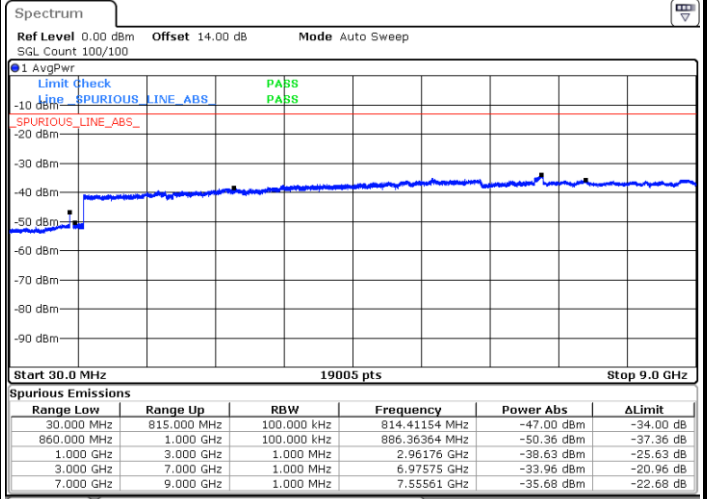

Date: 15.MAY.2019 22:16:38

Date: 15.MAY.2019 22:17:33

Highest Channel / 64QAM

Date: 15.MAY.2019 22:18:27

LTE Band 5 / 5MHz

Lowest Channel / 64QAM

Middle Channel / 64QAM

Date: 15.MAY.2019 22:26:58

Date: 15.MAY.2019 22:27:53

Highest Channel / 64QAM

Date: 15.MAY.2019 22:28:47

LTE Band 5 / 10MHz

Lowest Channel / 64QAM

Middle Channel / 64QAM

Date: 15.MAY.2019 22:37:18

Date: 15.MAY.2019 22:38:12

Highest Channel / 64QAM

Date: 15.MAY.2019 22:39:06

LTE Band 7 / 5MHz

Lowest Channel / QPSK

Lowest Channel / 16QAM

Date: 23.MAY.2019 15:17:10

Date: 23.MAY.2019 15:19:50

Middle Channel / QPSK