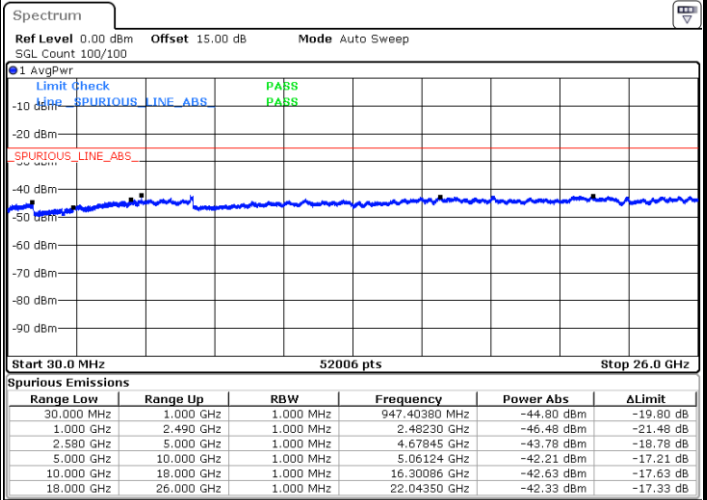

Date: 23 MAY 2019 15:35:50

LTE Band 7 / 20MHz

Middle Channel / QPSK

Middle Channel / 16QAM

Date: 23 MAY 2019 15:34:03

Date: 23 MAY 2019 15:36:43

Highest Channel / QPSK

Highest Channel / 16QAM

Date: 23 MAY 2019 15:34:56

Date: 23 MAY 2019 15:37:36

LTE Band 7 / 5MHz

Lowest Channel / 64QAM

Middle Channel / 64QAM

Date: 21.MAY.2019 17:12:24

Date: 21.MAY.2019 17:13:18

Highest Channel / 64QAM

Date: 21.MAY.2019 17:14:11

LTE Band 7 / 10MHz

Lowest Channel / 64QAM

Middle Channel / 64QAM

Date: 21.MAY.2019 17:31:35

Date: 21.MAY.2019 17:41:16

Highest Channel / 64QAM

Date: 21.MAY.2019 17:33:57

LTE Band 7 / 15MHz

Lowest Channel / 64QAM

Middle Channel / 64QAM

Date: 21.MAY.2019 17:46:07

Date: 21.MAY.2019 17:50:58

Highest Channel / 64QAM

Date: 21.MAY.2019 17:47:16

LTE Band 7 / 20MHz