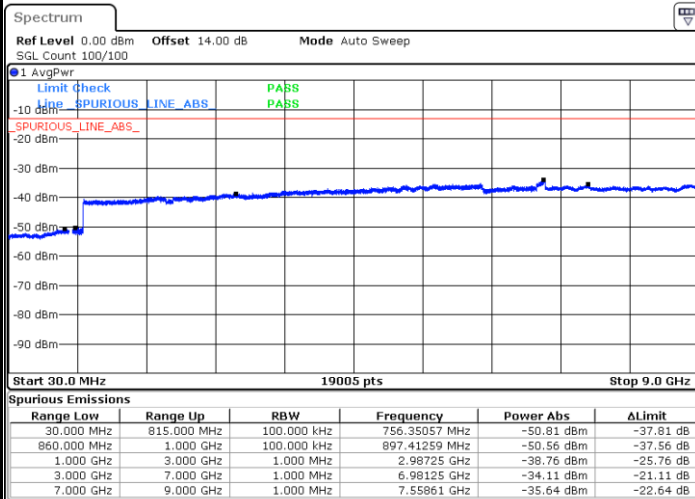

LTE Band 5 / 10MHz

Lowest Channel / QPSK

Date: 15.MAY.2019 21:42:13

Lowest Channel / 16QAM

Date: 15.MAY.2019 21:43:07

LTE Band 5 / 10MHz

Middle Channel / QPSK

Middle Channel / 16QAM

Date: 15.MAY.2019 21:44:42

Date: 15.MAY.2019 21:45:37

Highest Channel / QPSK

Highest Channel / 16QAM

Date: 15.MAY.2019 21:53:47

Date: 15.MAY.2019 21:54:41

LTE Band 5 / 1.4MHz

Lowest Channel / 64QAM