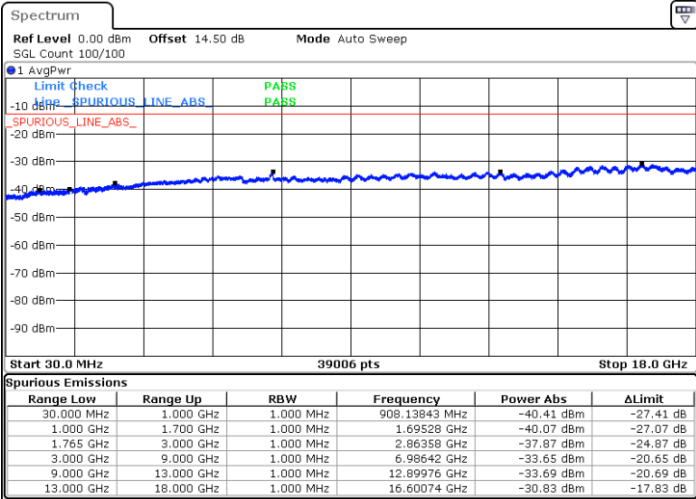

Lowest Channel / 64QAM

Middle Channel / 64QAM

Date: 19.MAY.2019 03:11:43

Date: 19.MAY.2019 03:13:00

Highest Channel / 64QAM

Date: 19.MAY.2019 03:16:35

LTE Band 5 / 1.4MHz

Lowest Channel / QPSK