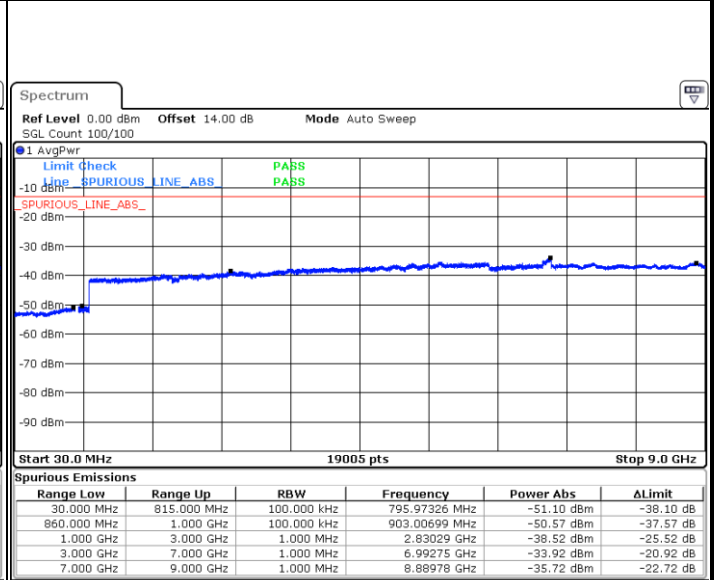

Date: 15.MAY.2019 21:10:24

Date: 15.MAY.2019 21:11:19

LTE Band 5 / 5MHz

Lowest Channel / QPSK

Lowest Channel / 16QAM

Date: 15.MAY.2019 21:19:45

Date: 15.MAY.2019 21:20:40

Middle Channel / QPSK

Middle Channel / 16QAM

Date: 15.MAY.2019 21:22:14

Date: 15.MAY.2019 21:23:09

LTE Band 5 / 5MHz

Highest Channel / QPSK

Date: 15.MAY.2019 21:31:20

Highest Channel / 16QAM

Date: 15.MAY.2019 21:32:15

LTE Band 5 / 10MHz

Lowest Channel / QPSK

Date: 15.MAY.2019 21:42:13

Lowest Channel / 16QAM

Date: 15.MAY.2019 21:43:07

LTE Band 5 / 10MHz

Middle Channel / QPSK

Middle Channel / 16QAM

Date: 15.MAY.2019 21:44:42

Date: 15.MAY.2019 21:45:37

Highest Channel / QPSK

Highest Channel / 16QAM

Date: 15.MAY.2019 21:53:47

Date: 15.MAY.2019 21:54:41

LTE Band 5 / 1.4MHz

Lowest Channel / 64QAM