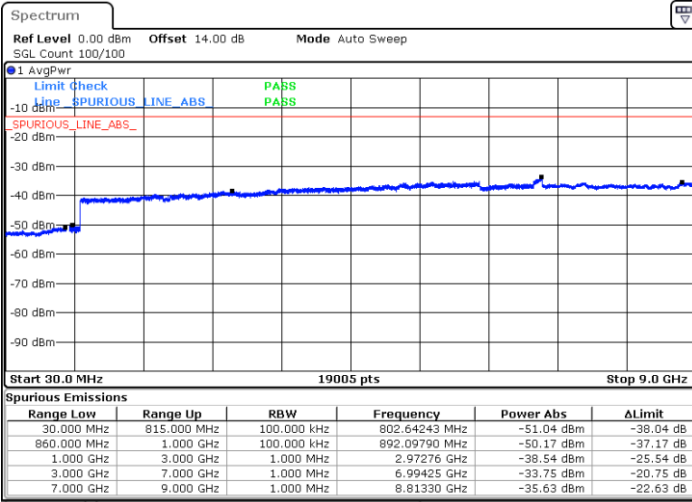

Date: 19.MAY.2019 10:30:57

Lowest Channel / 16QAM

Date: 19.MAY.2019 10:31:24

Middle Channel / QPSK

Date: 19.MAY.2019 10:33:40

Middle Channel / 16QAM

Date: 19.MAY.2019 10:33:15

LTE Band 26 / 1.4MHz

Highest Channel / QPSK

Date: 19.MAY.2019 10:34:54

Highest Channel / 16QAM

Date: 19.MAY.2019 10:35:54

LTE Band 26 / 3MHz

Lowest Channel / QPSK

Date: 19.MAY.2019 10:51:21

Lowest Channel / 16QAM

Date: 19.MAY.2019 10:50:55

LTE Band 26 / 3MHz

Middle Channel / QPSK

Middle Channel / 16QAM

Date: 19.MAY.2019 10:51:48

Date: 19.MAY.2019 10:52:13

Highest Channel / QPSK

Highest Channel / 16QAM