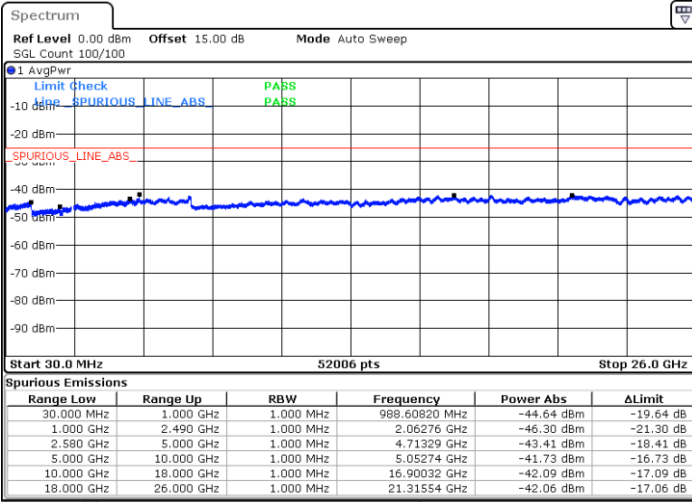

Lowest Channel / 16QAM

Date: 23 MAY 2019 15:27:50

Date: 23 MAY 2019 15:30:30

Middle Channel / QPSK

Middle Channel / 16QAM

Date: 23 MAY 2019 15:28:43

Date: 23 MAY 2019 15:31:23

LTE Band7 / 15MHz

Highest Channel / QPSK

Date: 23 MAY 2019 15:29:36

Highest Channel / 16QAM

Date: 23 MAY 2019 15:32:16

LTE Band 7 / 20MHz

Lowest Channel / QPSK

Date: 23 MAY 2019 15:33:09

Lowest Channel / 16QAM

Date: 23 MAY 2019 15:35:50

LTE Band 7 / 20MHz

Middle Channel / QPSK

Middle Channel / 16QAM

Date: 23 MAY 2019 15:34:03

Date: 23 MAY 2019 15:36:43

Highest Channel / QPSK

Highest Channel / 16QAM