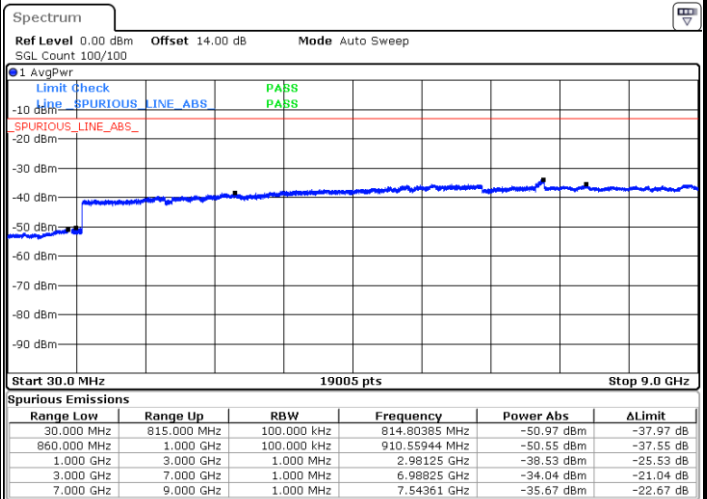

Highest Channel / QPSK

Date: 15.MAY.2019 20:48:23

Highest Channel / 16QAM

Date: 15.MAY.2019 20:49:17

LTE Band 5 / 3MHz

Lowest Channel / QPSK

Date: 15.MAY.2019 20:58:49

Lowest Channel / 16QAM

Date: 15.MAY.2019 20:59:44

LTE Band 5 / 3MHz

Middle Channel / QPSK

Middle Channel / 16QAM

Date: 15.MAY.2019 21:01:19

Date: 15.MAY.2019 21:02:13

Highest Channel / QPSK

Highest Channel / 16QAM

Date: 15.MAY.2019 21:10:24

Date: 15.MAY.2019 21:11:19

LTE Band 5 / 5MHz

Lowest Channel / QPSK

Lowest Channel / 16QAM

Date: 15.MAY.2019 21:19:45

Date: 15.MAY.2019 21:20:40

Middle Channel / QPSK