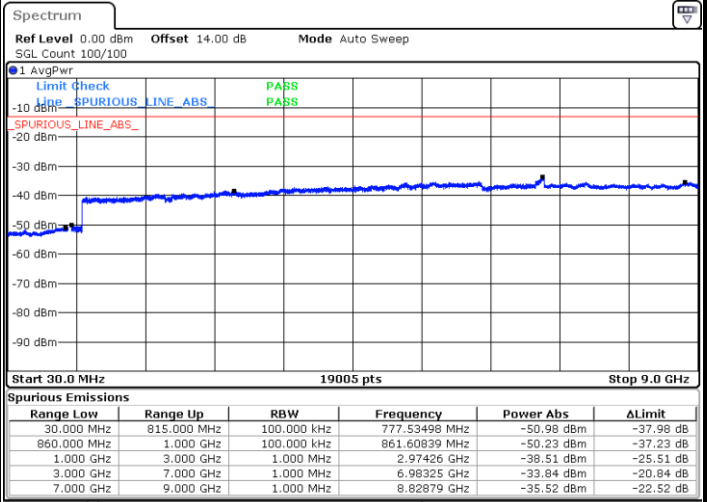

Date: 19.MAY.2019 10:30:57

Lowest Channel / 16QAM

Date: 19.MAY.2019 10:31:24

Middle Channel / QPSK

Date: 19.MAY.2019 10:33:40

Middle Channel / 16QAM

Date: 19.MAY.2019 10:33:15

LTE Band 26 / 1.4MHz

Highest Channel / QPSK

Date: 19.MAY.2019 10:34:54

Highest Channel / 16QAM

Date: 19.MAY.2019 10:35:54

LTE Band 26 / 3MHz

Lowest Channel / QPSK

Date: 19.MAY.2019 10:51:21

Lowest Channel / 16QAM

Date: 19.MAY.2019 10:50:55

LTE Band 26 / 3MHz

Middle Channel / QPSK

Middle Channel / 16QAM

Date: 19.MAY.2019 10:51:48

Date: 19.MAY.2019 10:52:13

Highest Channel / QPSK

Highest Channel / 16QAM