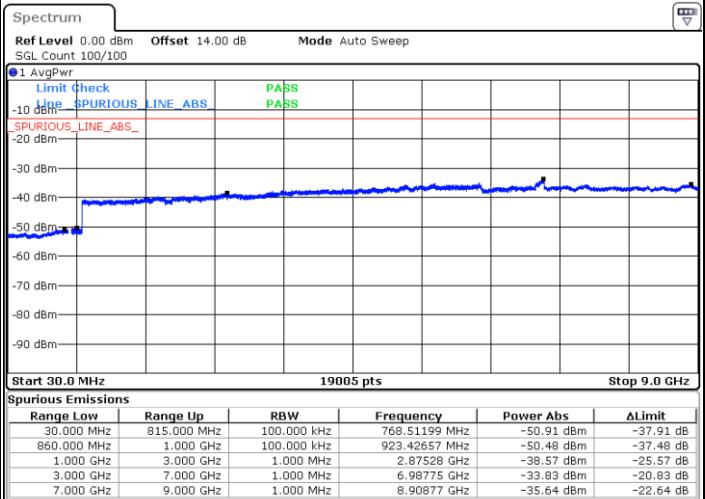

Date: 15.MAY.2019 21:10:24

Date: 15.MAY.2019 21:11:19

LTE Band 5 / 5MHz

Lowest Channel / QPSK

Lowest Channel / 16QAM

Date: 15.MAY.2019 21:19:45

Date: 15.MAY.2019 21:20:40

Middle Channel / QPSK

Middle Channel / 16QAM

Date: 15.MAY.2019 21:22:14

Date: 15.MAY.2019 21:23:09

LTE Band 5 / 5MHz

Highest Channel / QPSK

Date: 15.MAY.2019 21:31:20

Highest Channel / 16QAM

Date: 15.MAY.2019 21:32:15