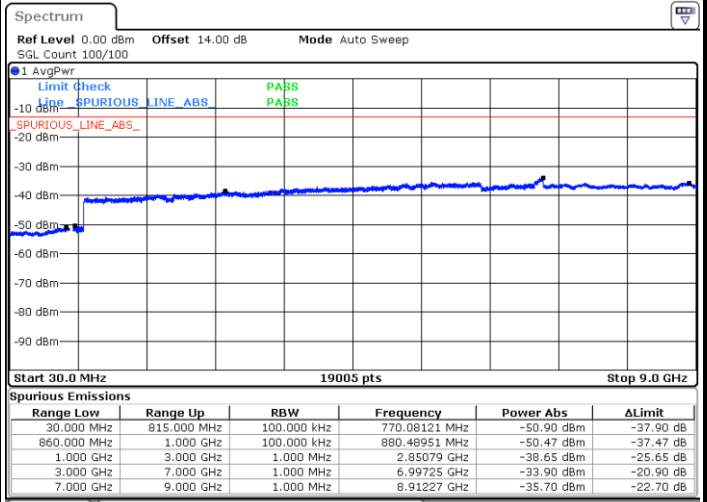

Date: 15.MAY.2019 22:16:38

Date: 15.MAY.2019 22:17:33

Highest Channel / 64QAM

Date: 15.MAY.2019 22:18:27

LTE Band 5 / 5MHz

Lowest Channel / 64QAM

Middle Channel / 64QAM

Date: 15.MAY.2019 22:26:58

Date: 15.MAY.2019 22:27:53

Highest Channel / 64QAM

Date: 15.MAY.2019 22:28:47

LTE Band 5 / 10MHz

Lowest Channel / 64QAM

Middle Channel / 64QAM

Date: 15.MAY.2019 22:37:18

Date: 15.MAY.2019 22:38:12