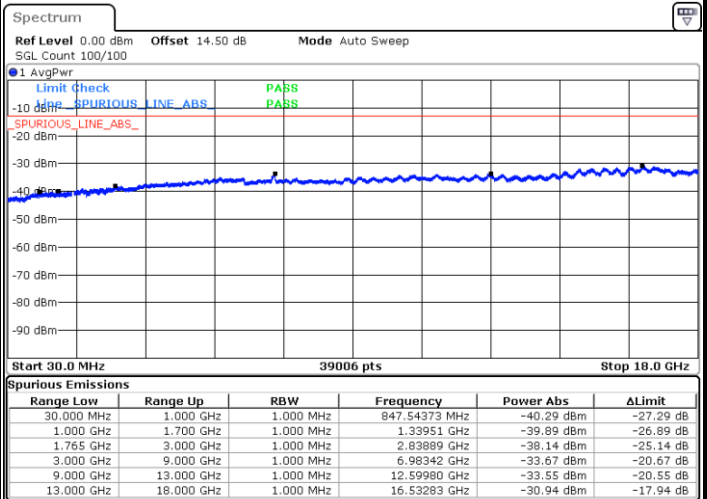

Date: 19.MAY.2019 00:48:00

Date: 19.MAY.2019 00:48:56

Highest Channel / QPSK

Highest Channel / 16QAM

Date: 19.MAY.2019 00:55:12

Date: 19.MAY.2019 00:56:09

LTE Band 4 / 5MHz

Lowest Channel / QPSK

Lowest Channel / 16QAM

Date: 19.MAY.2019 01:03:14

Date: 19.MAY.2019 01:04:10

Middle Channel / QPSK

Middle Channel / 16QAM

Date: 19.MAY.2019 01:05:47

Date: 19.MAY.2019 01:06:43

LTE Band 4 / 5MHz

Highest Channel / QPSK

Date: 19.MAY.2019 01:12:59

Highest Channel / 16QAM

Date: 19.MAY.2019 01:13:55

LTE Band 4 / 10MHz

Lowest Channel / QPSK

Date: 19.MAY.2019 01:21:56

Lowest Channel / 16QAM