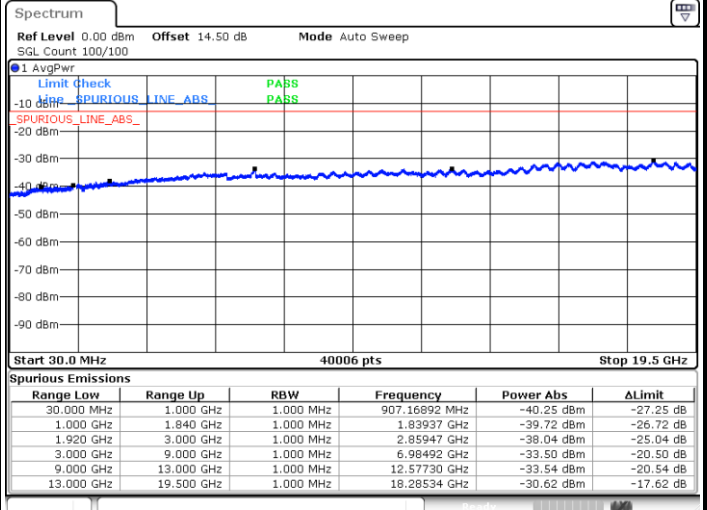

LTE Band 2 / 3MHz

Lowest Channel / 64QAM

Middle Channel / 64QAM

Date: 19.MAY.2019 13:09:11

Date: 19.MAY.2019 13:10:02