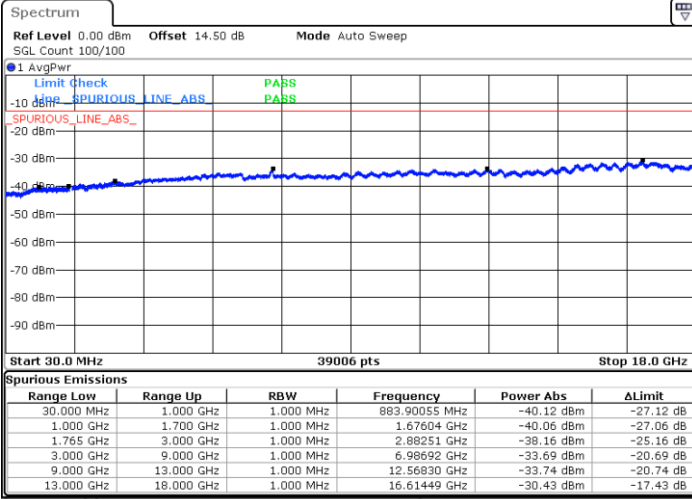

Middle Channel / 16QAM

Date: 19.MAY.2019 02:15:00

Highest Channel / QPSK

Date: 19.MAY.2019 02:21:15

Highest Channel / 16QAM

Date: 19.MAY.2019 02:22:11

LTE Band 4 / 1.4MHz

Lowest Channel / 64QAM

Middle Channel / 64QAM

Date: 19.MAY.2019 02:29:31

Date: 19.MAY.2019 02:30:47

Highest Channel / 64QAM

Date: 19.MAY.2019 02:34:22

LTE Band 4 / 3MHz

Lowest Channel / 64QAM

Middle Channel / 64QAM

Date: 19.MAY.2019 02:37:58

Date: 19.MAY.2019 02:39:14

Highest Channel / 64QAM

Date: 19.MAY.2019 02:42:49

LTE Band 4 / 5MHz

Lowest Channel / 64QAM

Middle Channel / 64QAM

Date: 19.MAY.2019 02:46:24

Date: 19.MAY.2019 02:47:41

Highest Channel / 64QAM

Date: 19.MAY.2019 02:51:16

LTE Band 4 / 10MHz

Lowest Channel / 64QAM

Middle Channel / 64QAM

Date: 19.MAY.2019 02:54:51

Date: 19.MAY.2019 02:56:07