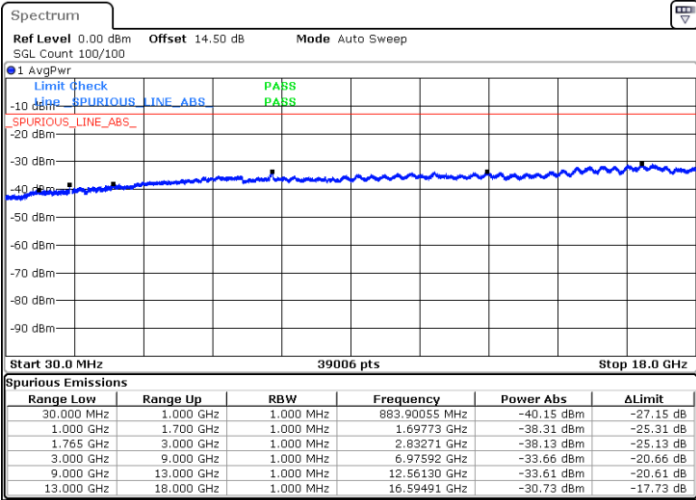

Date: 19.MAY.2019 01:22:52

LTE Band 4 / 10MHz

Middle Channel / QPSK

Date: 19.MAY.2019 01:24:29

Middle Channel / 16QAM

Date: 19.MAY.2019 01:25:25

Highest Channel / QPSK

Date: 19.MAY.2019 01:31:41

Highest Channel / 16QAM

Date: 19.MAY.2019 01:32:37

LTE Band 4 / 15MHz

Lowest Channel / QPSK

Lowest Channel / 16QAM

Date: 19.MAY.2019 01:53:50

Date: 19.MAY.2019 01:54:46

Middle Channel / QPSK

Middle Channel / 16QAM

Date: 19.MAY.2019 01:56:23

Date: 19.MAY.2019 01:57:19

LTE Band 4 / 15MHz

Highest Channel / QPSK

Date: 19.MAY.2019 02:03:34

Highest Channel / 16QAM

Date: 19.MAY.2019 02:04:30