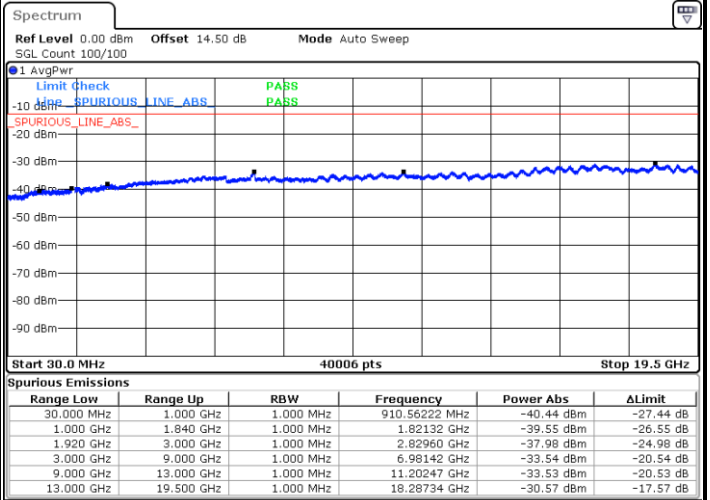

Highest Channel / QPSK

Highest Channel / 16QAM

Date: 19.MAY.2019 13:39:52

Date: 19.MAY.2019 13:40:34

LTE Band 2 / 15MHz

Lowest Channel / QPSK

Lowest Channel / 16QAM

Date: 19.MAY.2019 13:45:06

Date: 19.MAY.2019 13:46:06

Middle Channel / QPSK

Middle Channel / 16QAM

Date: 19.MAY.2019 13:47:41

Date: 19.MAY.2019 13:48:22

LTE Band 2 / 15MHz

Highest Channel / QPSK

Date: 19.MAY.2019 13:57:23

Highest Channel / 16QAM

Date: 19.MAY.2019 13:58:07

LTE Band 2 / 20MHz

Lowest Channel / QPSK

Date: 19.MAY.2019 14:04:34

Lowest Channel / 16QAM

Date: 19.MAY.2019 14:03:42

LTE Band 2 / 20MHz