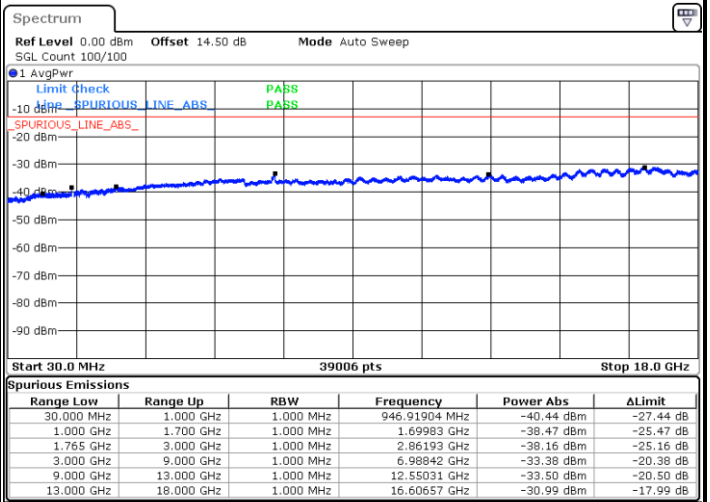

Highest Channel / 16QAM

Date: 19.MAY.2019 01:32:37

LTE Band 4 / 15MHz

Lowest Channel / QPSK

Lowest Channel / 16QAM

Date: 19.MAY.2019 01:53:50

Date: 19.MAY.2019 01:54:46

Middle Channel / QPSK

Middle Channel / 16QAM

Date: 19.MAY.2019 01:56:23

Date: 19.MAY.2019 01:57:19

LTE Band 4 / 15MHz

Highest Channel / QPSK

Date: 19.MAY.2019 02:03:34

Highest Channel / 16QAM

Date: 19.MAY.2019 02:04:30

LTE Band 4 / 20MHz

Lowest Channel / QPSK

Date: 19.MAY.2019 02:11:31

Lowest Channel / 16QAM

Date: 19.MAY.2019 02:12:26

LTE Band 4 / 20MHz

Middle Channel / QPSK

Date: 19.MAY.2019 02:14:04