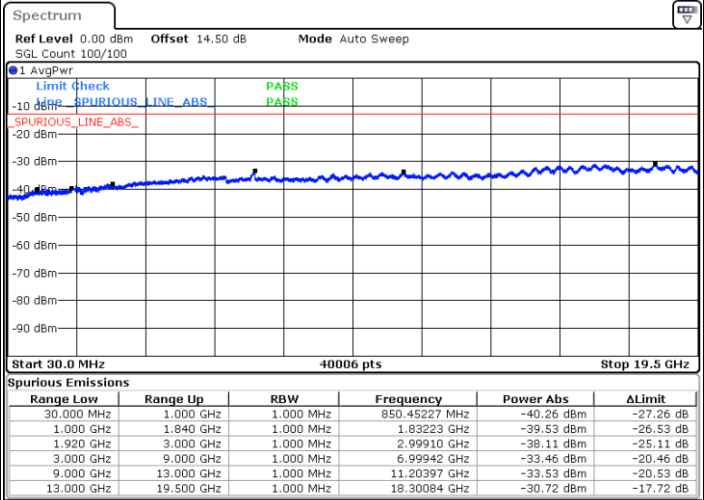

LTE Band 2 / 5MHz

Lowest Channel / QPSK

Lowest Channel / 16QAM

Date: 19.MAY.2019 13:24:46

Date: 19.MAY.2019 13:23:42

Middle Channel / QPSK

Middle Channel / 16QAM

Date: 19.MAY.2019 13:25:27

Date: 19.MAY.2019 13:26:07

LTE Band 2 / 5MHz

Highest Channel / QPSK

Date: 19.MAY.2019 13:29:24

Highest Channel / 16QAM

Date: 19.MAY.2019 13:30:11

LTE Band 2 / 10MHz

Lowest Channel / QPSK