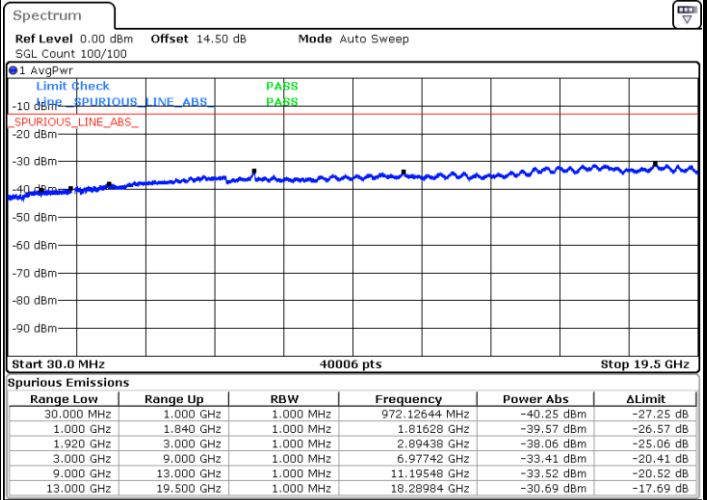

Date: 19.MAY.2019 13:26:07

LTE Band 2 / 5MHz

Highest Channel / QPSK

Date: 19.MAY.2019 13:29:24

Highest Channel / 16QAM

Date: 19.MAY.2019 13:30:11

LTE Band 2 / 10MHz

Lowest Channel / QPSK

Date: 19.MAY.2019 13:35:01

Lowest Channel / 16QAM

Date: 19.MAY.2019 13:35:55

LTE Band 2 / 10MHz

Middle Channel / QPSK

Middle Channel / 16QAM

Date: 19.MAY.2019 13:37:36

Date: 19.MAY.2019 13:38:25

Highest Channel / QPSK

Highest Channel / 16QAM

Date: 19.MAY.2019 13:39:52

Date: 19.MAY.2019 13:40:34

LTE Band 2 / 15MHz

Lowest Channel / QPSK

Lowest Channel / 16QAM

Date: 19.MAY.2019 13:45:06