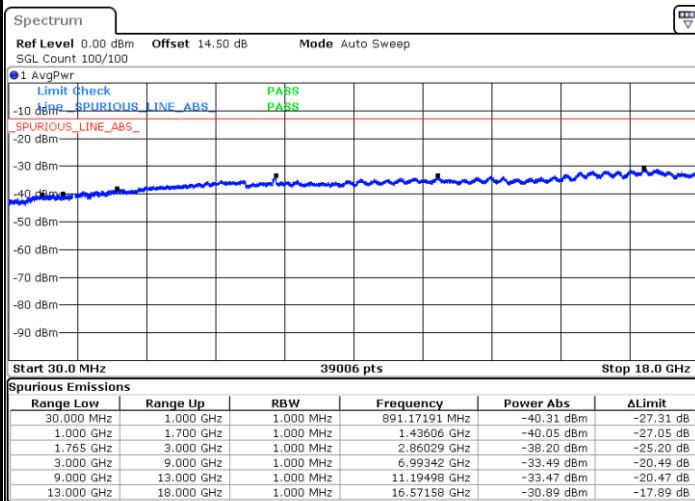

LTE Band 4 / 3MHz

Lowest Channel / QPSK

Date: 19.MAY.2019 00:45:27