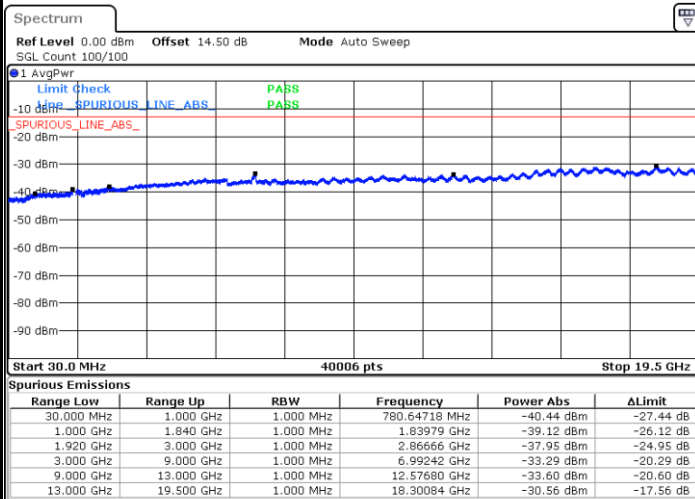

Highest Channel / QPSK

Highest Channel / 16QAM

Date: 19.MAY.2019 13:39:52

Date: 19.MAY.2019 13:40:34

LTE Band 2 / 15MHz

Lowest Channel / QPSK

Lowest Channel / 16QAM

Date: 19.MAY.2019 13:45:06

Date: 19.MAY.2019 13:46:06

Middle Channel / QPSK

Middle Channel / 16QAM

Date: 19.MAY.2019 13:47:41

Date: 19.MAY.2019 13:48:22

LTE Band 2 / 15MHz

Highest Channel / QPSK

Date: 19.MAY.2019 13:57:23

Highest Channel / 16QAM

Date: 19.MAY.2019 13:58:07

LTE Band 2 / 20MHz

Lowest Channel / QPSK

Date: 19.MAY.2019 14:04:34

Lowest Channel / 16QAM

Date: 19.MAY.2019 14:03:42

LTE Band 2 / 20MHz