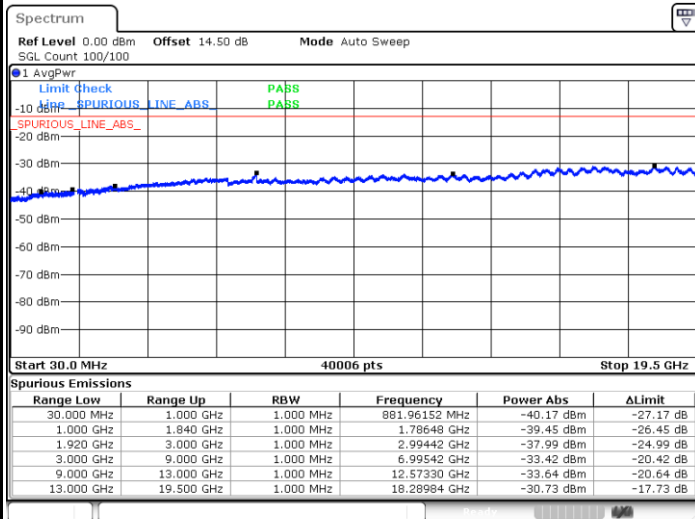

LTE Band 2 / 1.4MHz

Lowest Channel / 64QAM

Middle Channel / 64QAM

Date: 19.MAY.2019 12:50:28

Date: 19.MAY.2019 12:51:58

Highest Channel / 64QAM

Date: 19.MAY.2019 12:55:35

LTE Band 2 / 3MHz

Lowest Channel / 64QAM

Middle Channel / 64QAM

Date: 19.MAY.2019 13:09:11

Date: 19.MAY.2019 13:10:02

Highest Channel / 64QAM

Date: 19.MAY.2019 13:13:53

LTE Band 2 / 5MHz

Lowest Channel / 64QAM