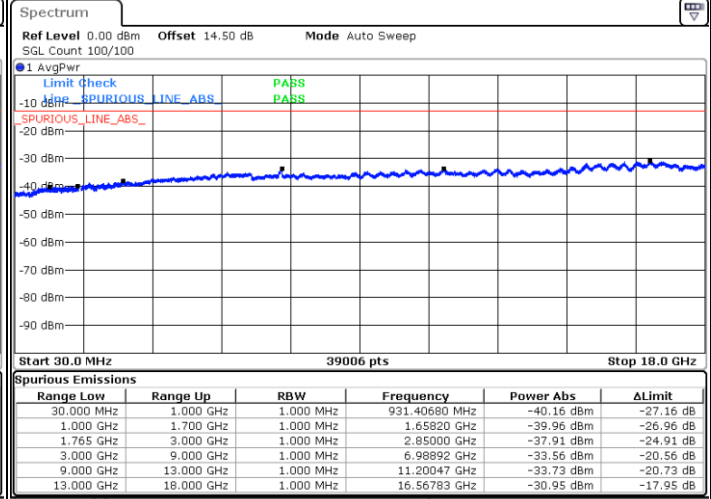

LTE Band 4 / 20MHz

Lowest Channel / QPSK

Date: 19.MAY.2019 02:11:31

Lowest Channel / 16QAM

Date: 19.MAY.2019 02:12:26

LTE Band 4 / 20MHz

Middle Channel / QPSK

Date: 19.MAY.2019 02:14:04

Middle Channel / 16QAM

Date: 19.MAY.2019 02:15:00

Highest Channel / QPSK

Date: 19.MAY.2019 02:21:15

Highest Channel / 16QAM

Date: 19.MAY.2019 02:22:11

LTE Band 4 / 1.4MHz

Lowest Channel / 64QAM

Middle Channel / 64QAM

Date: 19.MAY.2019 02:29:31

Date: 19.MAY.2019 02:30:47

Highest Channel / 64QAM

Date: 19.MAY.2019 02:34:22

LTE Band 4 / 3MHz

Lowest Channel / 64QAM

Middle Channel / 64QAM

Date: 19.MAY.2019 02:37:58

Date: 19.MAY.2019 02:39:14

Highest Channel / 64QAM

Date: 19.MAY.2019 02:42:49

LTE Band 4 / 5MHz

Lowest Channel / 64QAM

Middle Channel / 64QAM

Date: 19.MAY.2019 02:46:24