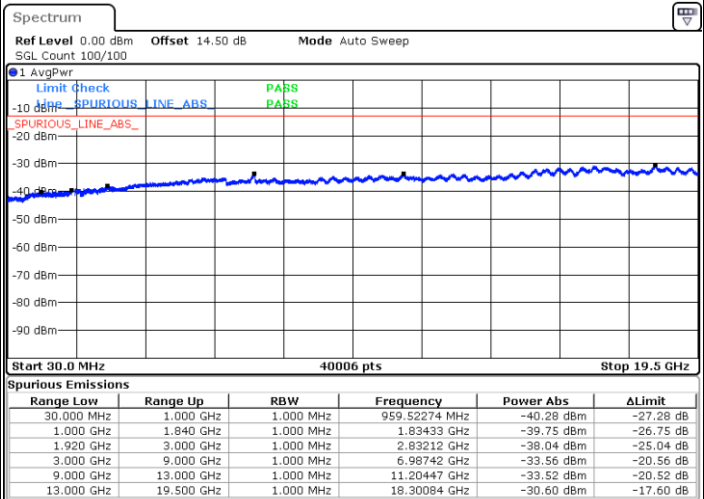

LTE Band 2 / 5MHz

Lowest Channel / QPSK

Lowest Channel / 16QAM

Date: 19.MAY.2019 13:24:46

Date: 19.MAY.2019 13:23:42

Middle Channel / QPSK

Middle Channel / 16QAM

Date: 19.MAY.2019 13:25:27

Date: 19.MAY.2019 13:26:07

LTE Band 2 / 5MHz

Highest Channel / QPSK

Date: 19.MAY.2019 13:29:24

Highest Channel / 16QAM

Date: 19.MAY.2019 13:30:11

LTE Band 2 / 10MHz

Lowest Channel / QPSK