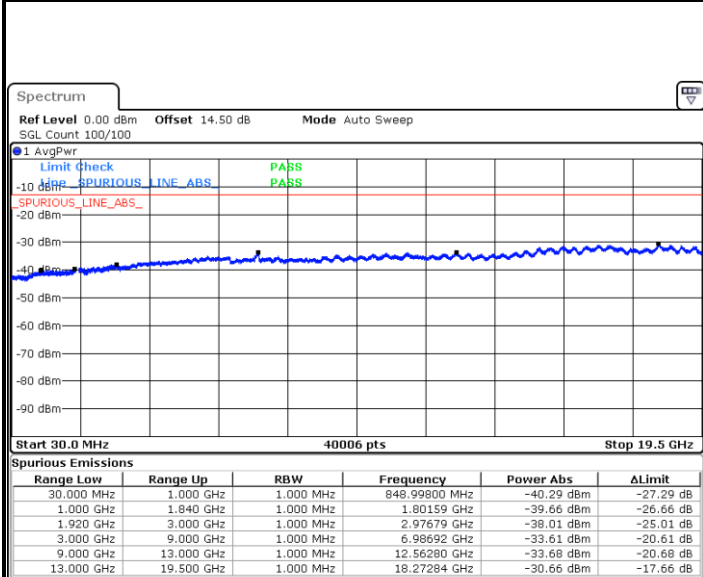

LTE Band 2 / 5MHz

Lowest Channel / QPSK

Lowest Channel / 16QAM

Date: 19.MAY.2019 13:24:46

Date: 19.MAY.2019 13:23:42

Middle Channel / QPSK

Middle Channel / 16QAM

Date: 19.MAY.2019 13:25:27

Date: 19.MAY.2019 13:26:07

LTE Band 2 / 5MHz

Highest Channel / QPSK

Date: 19.MAY.2019 13:29:24

Highest Channel / 16QAM

Date: 19.MAY.2019 13:30:11

LTE Band 2 / 10MHz

Lowest Channel / QPSK

Date: 19.MAY.2019 13:35:01

Lowest Channel / 16QAM

Date: 19.MAY.2019 13:35:55

LTE Band 2 / 10MHz

Middle Channel / QPSK

Middle Channel / 16QAM

Date: 19.MAY.2019 13:37:36

Date: 19.MAY.2019 13:38:25

Highest Channel / QPSK

Highest Channel / 16QAM

Date: 19.MAY.2019 13:39:52

Date: 19.MAY.2019 13:40:34

LTE Band 2 / 15MHz

Lowest Channel / QPSK

Lowest Channel / 16QAM

Date: 19.MAY.2019 13:45:06