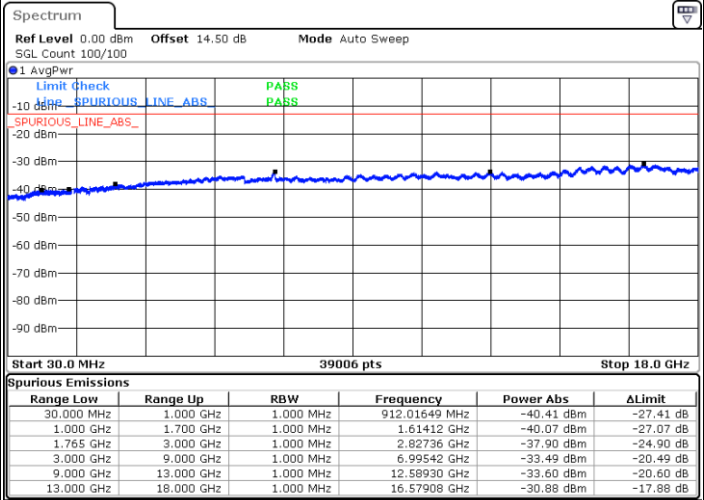

Highest Channel / 64QAM

Date: 19.MAY.2019 14:07:35

LTE Band 4 / 1.4MHz

Lowest Channel / QPSK

Lowest Channel / 16QAM

Date: 19.MAY.2019 00:11:18

Date: 19.MAY.2019 00:12:14

Middle Channel / QPSK

Middle Channel / 16QAM

Date: 19.MAY.2019 00:13:50

Date: 19.MAY.2019 00:14:46

LTE Band 4 / 1.4MHz

Highest Channel / QPSK

Date: 19.MAY.2019 00:21:03

Highest Channel / 16QAM

Date: 19.MAY.2019 00:21:59