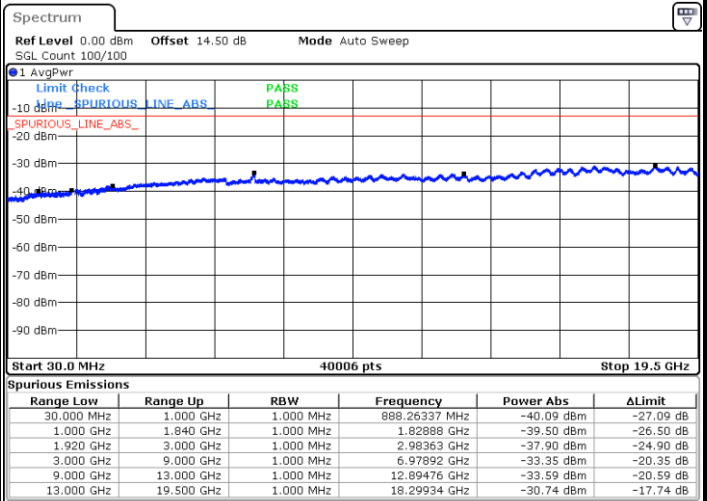

Highest Channel / QPSK

Highest Channel / 16QAM

Date: 19.MAY.2019 13:39:52

Date: 19.MAY.2019 13:40:34

LTE Band 2 / 15MHz

Lowest Channel / QPSK

Lowest Channel / 16QAM

Date: 19.MAY.2019 13:45:06

Date: 19.MAY.2019 13:46:06

Middle Channel / QPSK

Middle Channel / 16QAM

Date: 19.MAY.2019 13:47:41

Date: 19.MAY.2019 13:48:22

LTE Band 2 / 15MHz

Highest Channel / QPSK

Date: 19.MAY.2019 13:57:23