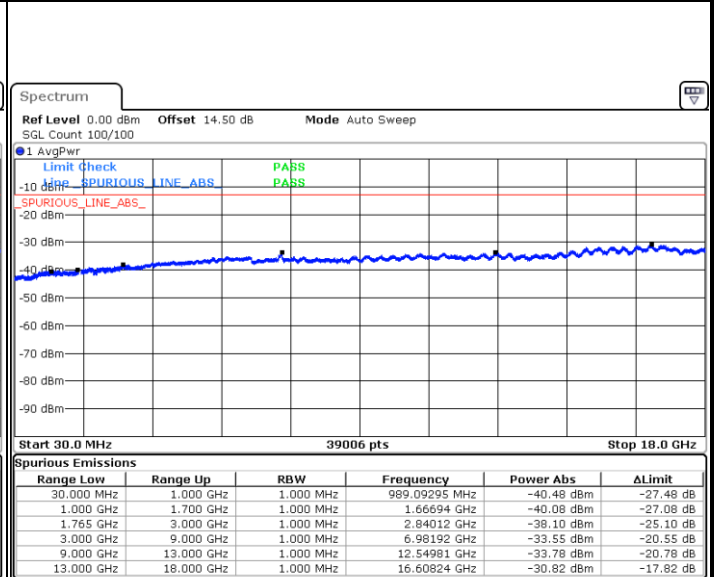

Lowest Channel / 16QAM

Date: 19.MAY.2019 01:03:14

Date: 19.MAY.2019 01:04:10

Middle Channel / QPSK

Middle Channel / 16QAM

Date: 19.MAY.2019 01:05:47

Date: 19.MAY.2019 01:06:43

LTE Band 4 / 5MHz

Highest Channel / QPSK

Date: 19.MAY.2019 01:12:59

Highest Channel / 16QAM

Date: 19.MAY.2019 01:13:55

LTE Band 4 / 10MHz

Lowest Channel / QPSK

Date: 19.MAY.2019 01:21:56

Lowest Channel / 16QAM

Date: 19.MAY.2019 01:22:52

LTE Band 4 / 10MHz

Middle Channel / QPSK

Date: 19.MAY.2019 01:24:29

Middle Channel / 16QAM

Date: 19.MAY.2019 01:25:25

Highest Channel / QPSK

Date: 19.MAY.2019 01:31:41