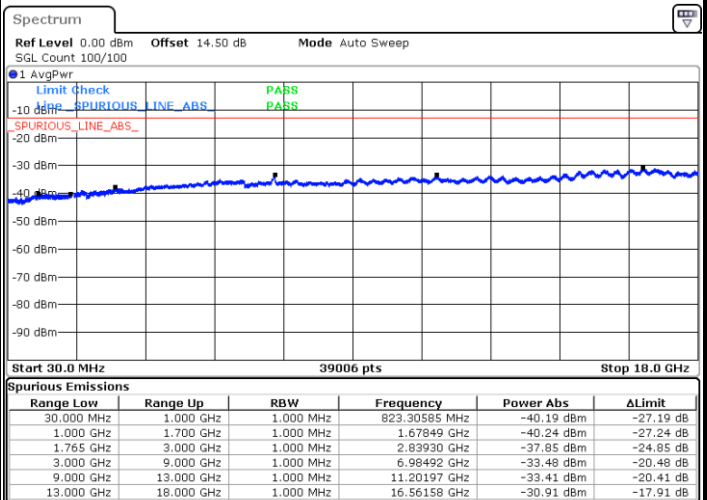

Date: 19.MAY.2019 13:56:35

Highest Channel / 64QAM

Date: 19.MAY.2019 13:59:12

LTE Band 2 / 20MHz

Lowest Channel / 64QAM

Middle Channel / 64QAM

Date: 19.MAY.2019 14:02:46

Date: 19.MAY.2019 14:06:44

Highest Channel / 64QAM

Date: 19.MAY.2019 14:07:35

LTE Band 4 / 1.4MHz

Lowest Channel / QPSK

Lowest Channel / 16QAM

Date: 19.MAY.2019 00:11:18

Date: 19.MAY.2019 00:12:14

Middle Channel / QPSK

Middle Channel / 16QAM

Date: 19.MAY.2019 00:13:50

Date: 19.MAY.2019 00:14:46

LTE Band 4 / 1.4MHz

Highest Channel / QPSK

Date: 19.MAY.2019 00:21:03

Highest Channel / 16QAM

Date: 19.MAY.2019 00:21:59