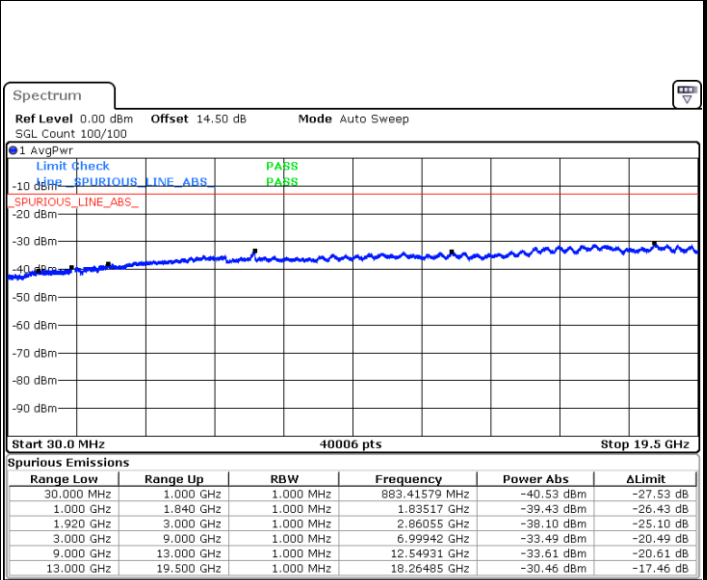

LTE Band 2 / 5MHz

Lowest Channel / QPSK

Lowest Channel / 16QAM

Date: 19.MAY.2019 13:24:46

Date: 19.MAY.2019 13:23:42

Middle Channel / QPSK

Middle Channel / 16QAM

Date: 19.MAY.2019 13:25:27

Date: 19.MAY.2019 13:26:07

LTE Band 2 / 5MHz

Highest Channel / QPSK

Date: 19.MAY.2019 13:29:24

Highest Channel / 16QAM

Date: 19.MAY.2019 13:30:11

LTE Band 2 / 10MHz

Lowest Channel / QPSK

Date: 19.MAY.2019 13:35:01

Lowest Channel / 16QAM

Date: 19.MAY.2019 13:35:55

LTE Band 2 / 10MHz

Middle Channel / QPSK

Middle Channel / 16QAM

Date: 19.MAY.2019 13:37:36

Date: 19.MAY.2019 13:38:25

Highest Channel / QPSK

Highest Channel / 16QAM

Date: 19.MAY.2019 13:39:52

Date: 19.MAY.2019 13:40:34

LTE Band 2 / 15MHz

Lowest Channel / QPSK

Lowest Channel / 16QAM

Date: 19.MAY.2019 13:45:06