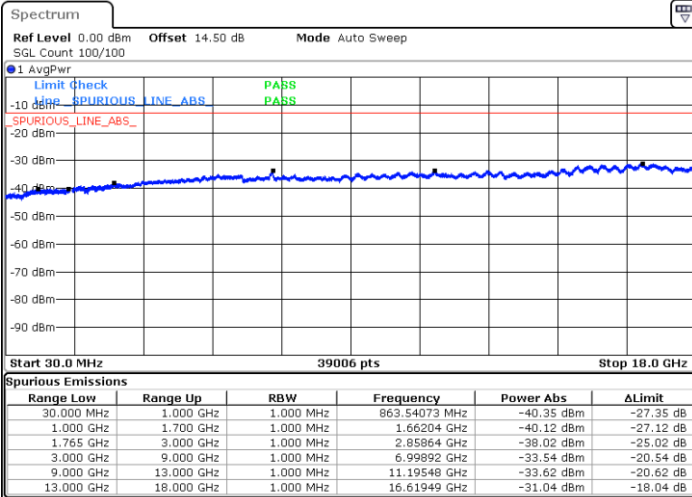

Date: 19.MAY.2019 13:56:35

Highest Channel / 64QAM

Date: 19.MAY.2019 13:59:12

LTE Band 2 / 20MHz

Lowest Channel / 64QAM

Middle Channel / 64QAM

Date: 19.MAY.2019 14:02:46

Date: 19.MAY.2019 14:06:44

Highest Channel / 64QAM

Date: 19.MAY.2019 14:07:35

LTE Band 4 / 1.4MHz

Lowest Channel / QPSK

Lowest Channel / 16QAM

Date: 19.MAY.2019 00:11:18

Date: 19.MAY.2019 00:12:14

Middle Channel / QPSK

Middle Channel / 16QAM

Date: 19.MAY.2019 00:13:50

Date: 19.MAY.2019 00:14:46

LTE Band 4 / 1.4MHz

Highest Channel / QPSK

Date: 19.MAY.2019 00:21:03

Highest Channel / 16QAM

Date: 19.MAY.2019 00:21:59