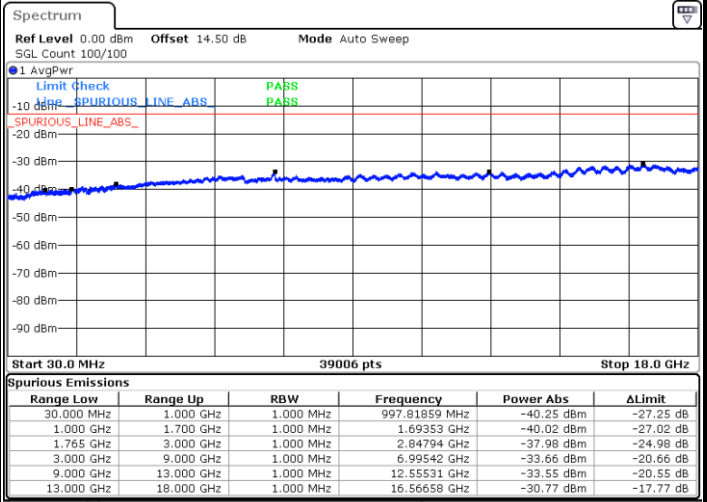

Date: 19.MAY.2019 02:37:58

Date: 19.MAY.2019 02:39:14

Highest Channel / 64QAM

Date: 19.MAY.2019 02:42:49

LTE Band 4 / 5MHz

Lowest Channel / 64QAM

Middle Channel / 64QAM

Date: 19.MAY.2019 02:46:24

Date: 19.MAY.2019 02:47:41

Highest Channel / 64QAM

Date: 19.MAY.2019 02:51:16

LTE Band 4 / 10MHz

Lowest Channel / 64QAM

Middle Channel / 64QAM

Date: 19.MAY.2019 02:54:51

Date: 19.MAY.2019 02:56:07

Highest Channel / 64QAM

Date: 19.MAY.2019 02:59:42