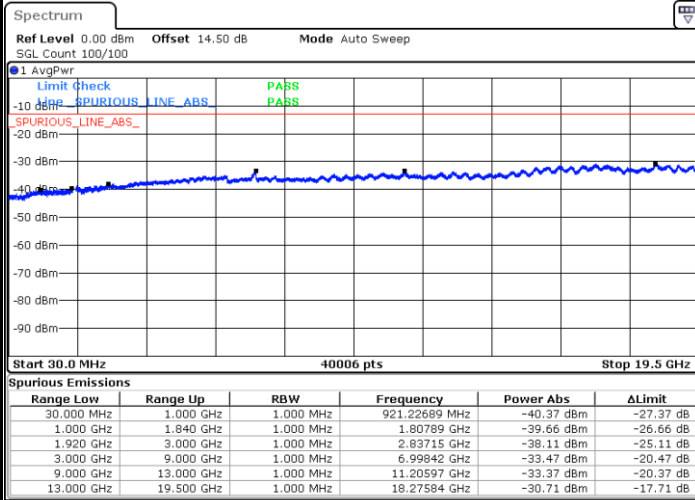

Highest Channel / QPSK

Highest Channel / 16QAM

Date: 19.MAY.2019 13:39:52

Date: 19.MAY.2019 13:40:34

LTE Band 2 / 15MHz

Lowest Channel / QPSK

Lowest Channel / 16QAM

Date: 19.MAY.2019 13:45:06

Date: 19.MAY.2019 13:46:06

Middle Channel / QPSK

Middle Channel / 16QAM

Date: 19.MAY.2019 13:47:41

Date: 19.MAY.2019 13:48:22

LTE Band 2 / 15MHz

Highest Channel / QPSK

Date: 19.MAY.2019 13:57:23

Highest Channel / 16QAM

Date: 19.MAY.2019 13:58:07

LTE Band 2 / 20MHz

Lowest Channel / QPSK

Date: 19.MAY.2019 14:04:34

Lowest Channel / 16QAM

Date: 19.MAY.2019 14:03:42

LTE Band 2 / 20MHz