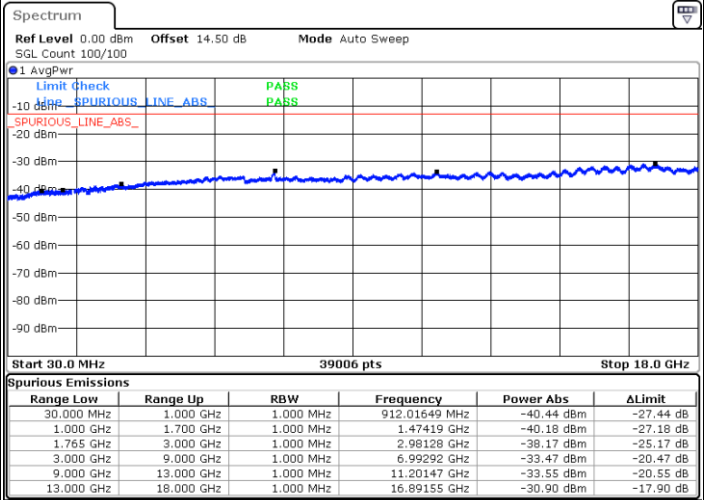

Middle Channel / 64QAM

Date: 19.MAY.2019 02:29:31

Date: 19.MAY.2019 02:30:47

Highest Channel / 64QAM

Date: 19.MAY.2019 02:34:22

LTE Band 4 / 3MHz

Lowest Channel / 64QAM

Middle Channel / 64QAM

Date: 19.MAY.2019 02:37:58

Date: 19.MAY.2019 02:39:14

Highest Channel / 64QAM

Date: 19.MAY.2019 02:42:49

LTE Band 4 / 5MHz

Lowest Channel / 64QAM

Middle Channel / 64QAM

Date: 19.MAY.2019 02:46:24

Date: 19.MAY.2019 02:47:41

Highest Channel / 64QAM

Date: 19.MAY.2019 02:51:16

LTE Band 4 / 10MHz

Lowest Channel / 64QAM

Middle Channel / 64QAM

Date: 19.MAY.2019 02:54:51

Date: 19.MAY.2019 02:56:07