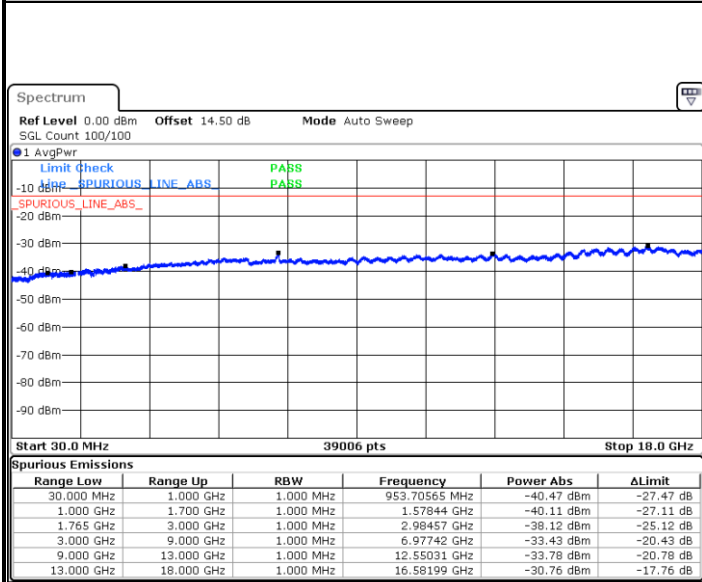

Lowest Channel / 16QAM

Date: 19.MAY.2019 01:03:14

Date: 19.MAY.2019 01:04:10

Middle Channel / QPSK

Middle Channel / 16QAM

Date: 19.MAY.2019 01:05:47

Date: 19.MAY.2019 01:06:43

LTE Band 4 / 5MHz

Highest Channel / QPSK

Date: 19.MAY.2019 01:12:59

Highest Channel / 16QAM

Date: 19.MAY.2019 01:13:55

LTE Band 4 / 10MHz

Lowest Channel / QPSK

Date: 19.MAY.2019 01:21:56

Lowest Channel / 16QAM

Date: 19.MAY.2019 01:22:52

LTE Band 4 / 10MHz

Middle Channel / QPSK

Date: 19.MAY.2019 01:24:29

Middle Channel / 16QAM

Date: 19.MAY.2019 01:25:25

Highest Channel / QPSK

Date: 19.MAY.2019 01:31:41