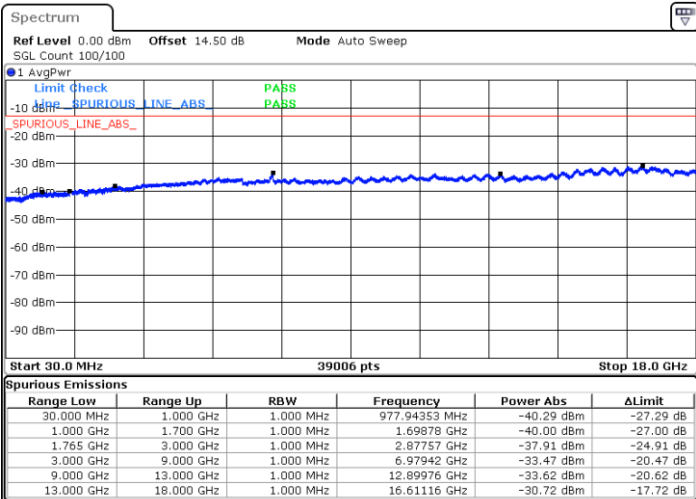

Middle Channel / 16QAM

Date: 19.MAY.2019 00:13:50

Date: 19.MAY.2019 00:14:46

LTE Band 4 / 1.4MHz

Highest Channel / QPSK

Date: 19.MAY.2019 00:21:03

Highest Channel / 16QAM

Date: 19.MAY.2019 00:21:59

LTE Band 4 / 3MHz

Lowest Channel / QPSK

Date: 19.MAY.2019 00:45:27

Lowest Channel / 16QAM

Date: 19.MAY.2019 00:46:23

LTE Band 4 / 3MHz

Middle Channel / QPSK

Middle Channel / 16QAM

Date: 19.MAY.2019 00:48:00

Date: 19.MAY.2019 00:48:56

Highest Channel / QPSK

Highest Channel / 16QAM

Date: 19.MAY.2019 00:55:12

Date: 19.MAY.2019 00:56:09

LTE Band 4 / 5MHz

Lowest Channel / QPSK