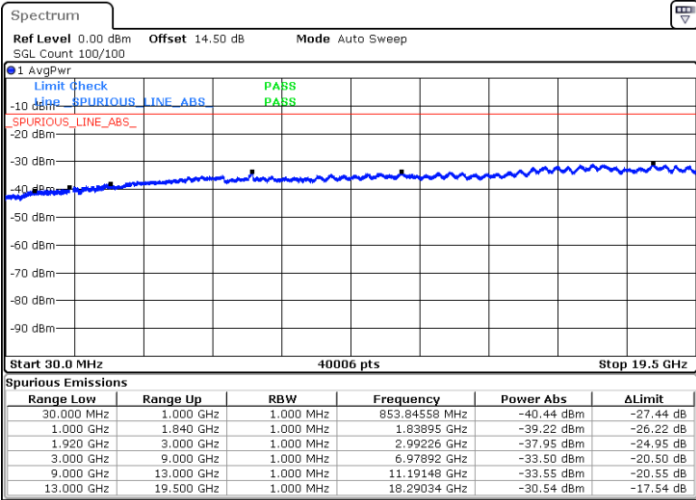

LTE Band 2 / 5MHz

Lowest Channel / QPSK

Lowest Channel / 16QAM

Date: 19.MAY.2019 13:24:46

Date: 19.MAY.2019 13:23:42

Middle Channel / QPSK

Middle Channel / 16QAM

Date: 19.MAY.2019 13:25:27

Date: 19.MAY.2019 13:26:07

LTE Band 2 / 5MHz

Highest Channel / QPSK

Date: 19.MAY.2019 13:29:24

Highest Channel / 16QAM

Date: 19.MAY.2019 13:30:11

LTE Band 2 / 10MHz

Lowest Channel / QPSK