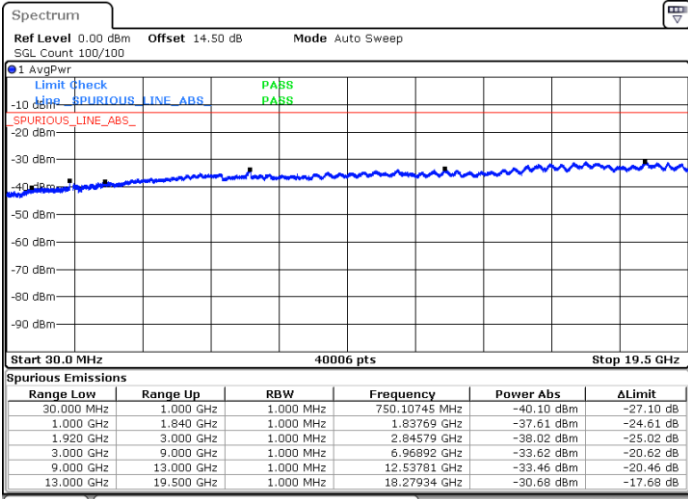

Middle Channel / 64QAM

Date: 19.MAY.2019 13:22:37

Date: 19.MAY.2019 13:27:35

Highest Channel / 64QAM

Date: 19.MAY.2019 13:30:51

LTE Band 2 / 10MHz

Lowest Channel / 64QAM

Middle Channel / 64QAM

Date: 19.MAY.2019 13:36:51

Date: 19.MAY.2019 13:39:10

Highest Channel / 64QAM

Date: 19.MAY.2019 13:41:16

LTE Band 2 / 15MHz

Lowest Channel / 64QAM

Middle Channel / 64QAM

Date: 19.MAY.2019 13:46:59

Date: 19.MAY.2019 13:56:35

Highest Channel / 64QAM

Date: 19.MAY.2019 13:59:12

LTE Band 2 / 20MHz

Lowest Channel / 64QAM

Middle Channel / 64QAM

Date: 19.MAY.2019 14:02:46

Date: 19.MAY.2019 14:06:44