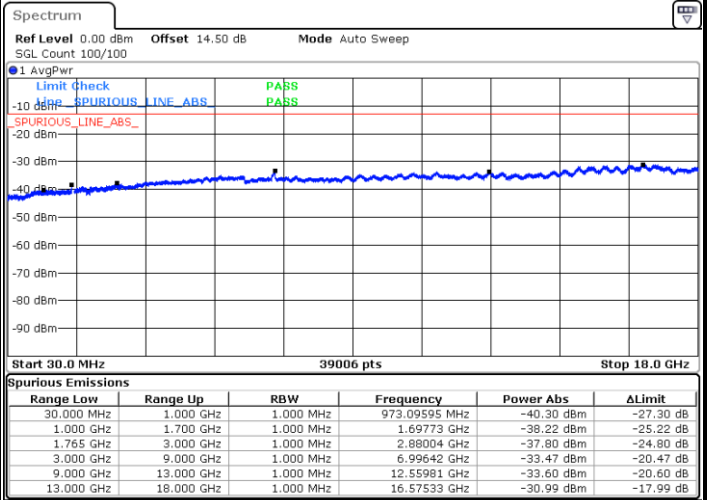

Date: 19.MAY.2019 01:22:52

LTE Band 4 / 10MHz

Middle Channel / QPSK

Date: 19.MAY.2019 01:24:29

Middle Channel / 16QAM

Date: 19.MAY.2019 01:25:25

Highest Channel / QPSK

Date: 19.MAY.2019 01:31:41

Highest Channel / 16QAM

Date: 19.MAY.2019 01:32:37

LTE Band 4 / 15MHz

Lowest Channel / QPSK

Lowest Channel / 16QAM

Date: 19.MAY.2019 01:53:50

Date: 19.MAY.2019 01:54:46

Middle Channel / QPSK

Middle Channel / 16QAM

Date: 19.MAY.2019 01:56:23

Date: 19.MAY.2019 01:57:19

LTE Band 4 / 15MHz

Highest Channel / QPSK

Date: 19.MAY.2019 02:03:34

Highest Channel / 16QAM

Date: 19.MAY.2019 02:04:30