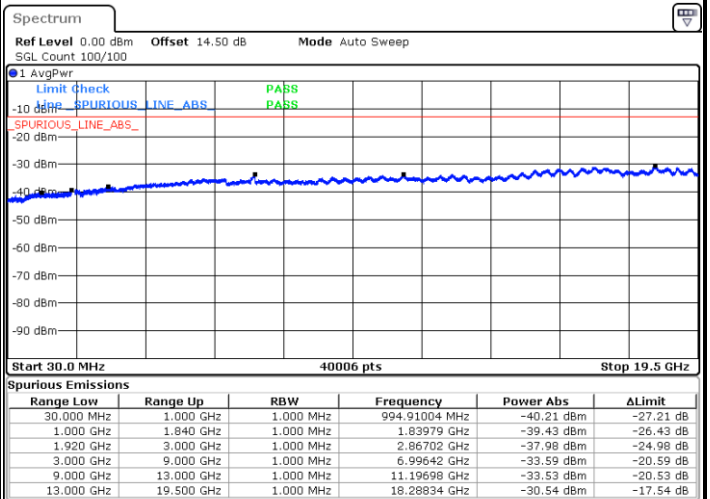

Highest Channel / 16QAM

Date: 19.MAY.2019 13:58:07

LTE Band 2 / 20MHz

Lowest Channel / QPSK

Date: 19.MAY.2019 14:04:34

Lowest Channel / 16QAM

Date: 19.MAY.2019 14:03:42

LTE Band 2 / 20MHz