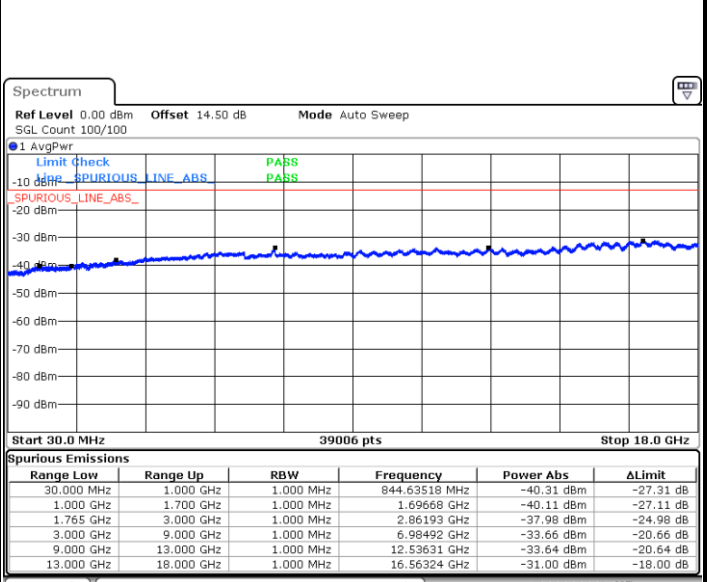

Highest Channel / QPSK

Date: 19.MAY.2019 01:12:59

Highest Channel / 16QAM

Date: 19.MAY.2019 01:13:55

LTE Band 4 / 10MHz

Lowest Channel / QPSK

Date: 19.MAY.2019 01:21:56

Lowest Channel / 16QAM

Date: 19.MAY.2019 01:22:52

LTE Band 4 / 10MHz

Middle Channel / QPSK

Date: 19.MAY.2019 01:24:29

Middle Channel / 16QAM

Date: 19.MAY.2019 01:25:25

Highest Channel / QPSK

Date: 19.MAY.2019 01:31:41

Highest Channel / 16QAM

Date: 19.MAY.2019 01:32:37

LTE Band 4 / 15MHz

Lowest Channel / QPSK

Lowest Channel / 16QAM

Date: 19.MAY.2019 01:53:50

Date: 19.MAY.2019 01:54:46

Middle Channel / QPSK

Middle Channel / 16QAM

Date: 19.MAY.2019 01:56:23

Date: 19.MAY.2019 01:57:19

LTE Band 4 / 15MHz

Highest Channel / QPSK

Date: 19.MAY.2019 02:03:34

Highest Channel / 16QAM

Date: 19.MAY.2019 02:04:30