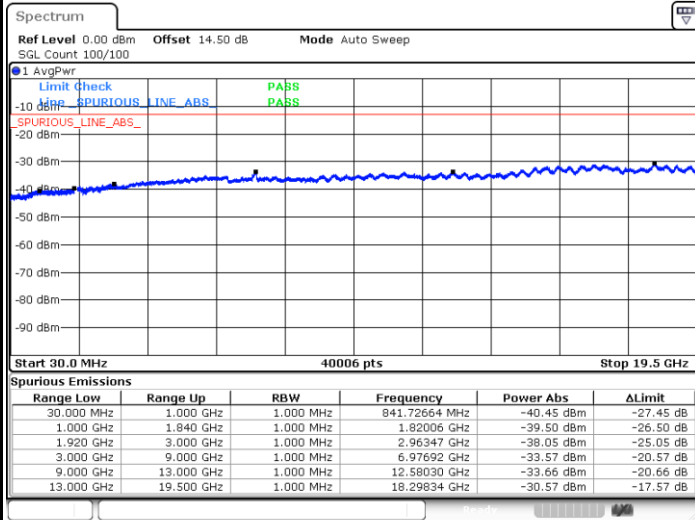

Highest Channel / 16QAM

Date: 19.MAY.2019 13:58:07

LTE Band 2 / 20MHz

Lowest Channel / QPSK

Date: 19.MAY.2019 14:04:34

Lowest Channel / 16QAM

Date: 19.MAY.2019 14:03:42

LTE Band 2 / 20MHz

LTE Band 2 / 1.4MHz

Lowest Channel / 64QAM

Middle Channel / 64QAM

Date: 19.MAY.2019 12:50:28

Date: 19.MAY.2019 12:51:58

Highest Channel / 64QAM

Date: 19.MAY.2019 12:55:35

LTE Band 2 / 3MHz