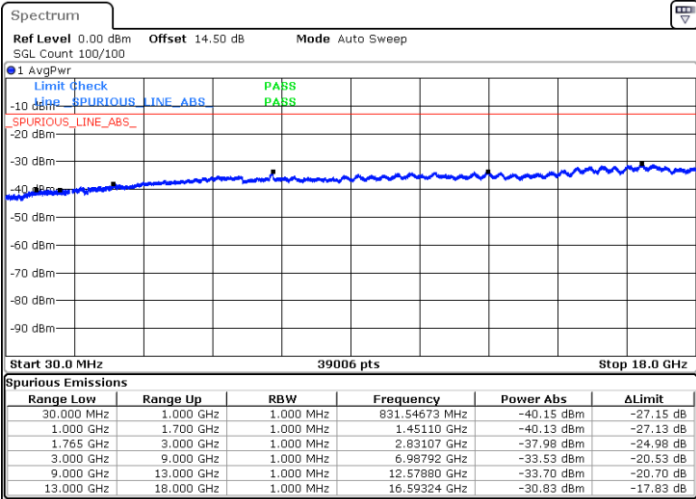

Date: 19.MAY.2019 02:37:58

Date: 19.MAY.2019 02:39:14

Highest Channel / 64QAM

Date: 19.MAY.2019 02:42:49

LTE Band 4 / 5MHz

Lowest Channel / 64QAM

Middle Channel / 64QAM

Date: 19.MAY.2019 02:46:24

Date: 19.MAY.2019 02:47:41

Highest Channel / 64QAM

Date: 19.MAY.2019 02:51:16

LTE Band 4 / 10MHz

Lowest Channel / 64QAM

Middle Channel / 64QAM

Date: 19.MAY.2019 02:54:51

Date: 19.MAY.2019 02:56:07

Highest Channel / 64QAM

Date: 19.MAY.2019 02:59:42