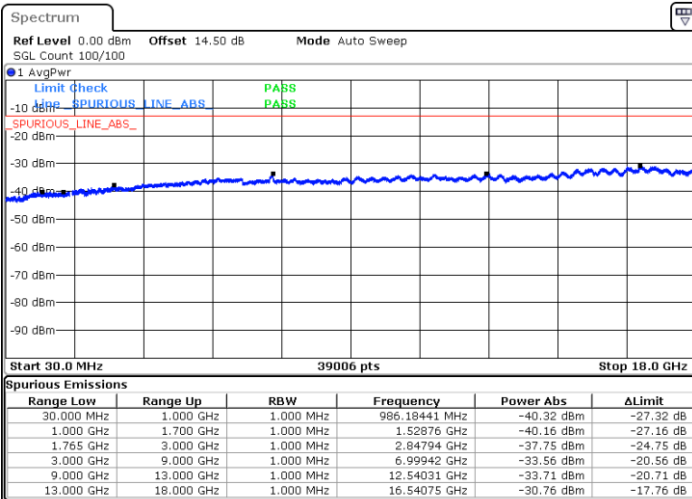

Date: 19.MAY.2019 00:48:00

Date: 19.MAY.2019 00:48:56

Highest Channel / QPSK

Highest Channel / 16QAM

Date: 19.MAY.2019 00:55:12

Date: 19.MAY.2019 00:56:09

LTE Band 4 / 5MHz

Lowest Channel / QPSK

Lowest Channel / 16QAM

Date: 19.MAY.2019 01:03:14

Date: 19.MAY.2019 01:04:10

Middle Channel / QPSK

Middle Channel / 16QAM

Date: 19.MAY.2019 01:05:47

Date: 19.MAY.2019 01:06:43

LTE Band 4 / 5MHz

Highest Channel / QPSK

Date: 19.MAY.2019 01:12:59

Highest Channel / 16QAM

Date: 19.MAY.2019 01:13:55

LTE Band 4 / 10MHz

Lowest Channel / QPSK

Date: 19.MAY.2019 01:21:56

Lowest Channel / 16QAM