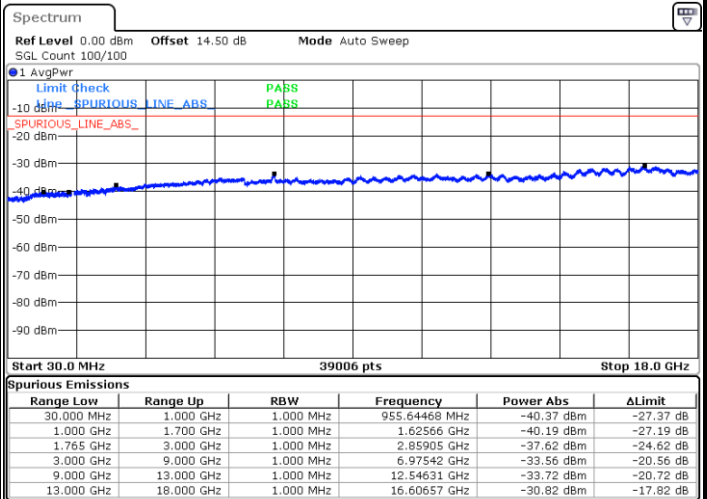

Middle Channel / 16QAM

Date: 19.MAY.2019 00:13:50

Date: 19.MAY.2019 00:14:46

LTE Band 4 / 1.4MHz

Highest Channel / QPSK

Date: 19.MAY.2019 00:21:03

Highest Channel / 16QAM

Date: 19.MAY.2019 00:21:59

LTE Band 4 / 3MHz

Lowest Channel / QPSK

Date: 19.MAY.2019 00:45:27

Lowest Channel / 16QAM

Date: 19.MAY.2019 00:46:23

LTE Band 4 / 3MHz

Middle Channel / QPSK

Middle Channel / 16QAM

Date: 19.MAY.2019 00:48:00

Date: 19.MAY.2019 00:48:56

Highest Channel / QPSK

Highest Channel / 16QAM

Date: 19.MAY.2019 00:55:12

Date: 19.MAY.2019 00:56:09

LTE Band 4 / 5MHz

Lowest Channel / QPSK