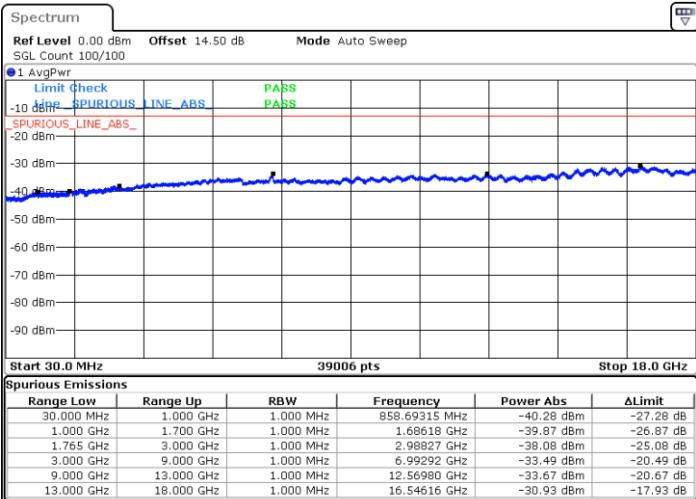

Date: 19.MAY.2019 01:22:52

LTE Band 4 / 10MHz

Middle Channel / QPSK

Date: 19.MAY.2019 01:24:29

Middle Channel / 16QAM

Date: 19.MAY.2019 01:25:25

Highest Channel / QPSK

Date: 19.MAY.2019 01:31:41

Highest Channel / 16QAM

Date: 19.MAY.2019 01:32:37

LTE Band 4 / 15MHz

Lowest Channel / QPSK

Lowest Channel / 16QAM

Date: 19.MAY.2019 01:53:50

Date: 19.MAY.2019 01:54:46

Middle Channel / QPSK

Middle Channel / 16QAM

Date: 19.MAY.2019 01:56:23

Date: 19.MAY.2019 01:57:19

LTE Band 4 / 15MHz

Highest Channel / QPSK

Date: 19.MAY.2019 02:03:34

Highest Channel / 16QAM

Date: 19.MAY.2019 02:04:30