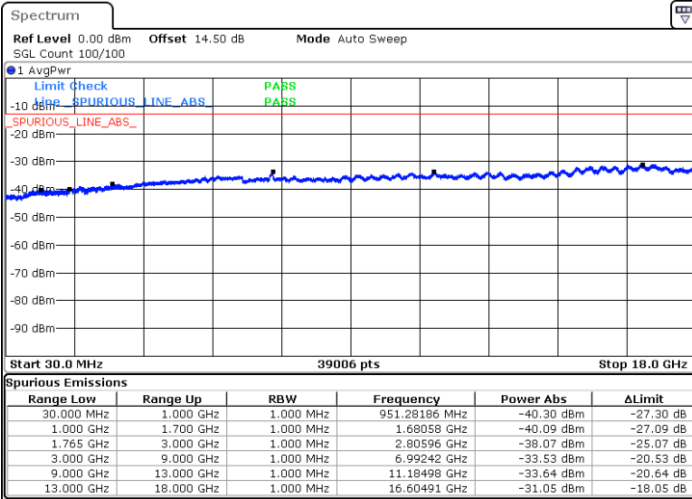

Middle Channel / 16QAM

Date: 19.MAY.2019 02:15:00

Highest Channel / QPSK

Date: 19.MAY.2019 02:21:15

Highest Channel / 16QAM

Date: 19.MAY.2019 02:22:11

LTE Band 4 / 1.4MHz

Lowest Channel / 64QAM

Middle Channel / 64QAM

Date: 19.MAY.2019 02:29:31

Date: 19.MAY.2019 02:30:47

Highest Channel / 64QAM

Date: 19.MAY.2019 02:34:22

LTE Band 4 / 3MHz

Lowest Channel / 64QAM

Middle Channel / 64QAM

Date: 19.MAY.2019 02:37:58

Date: 19.MAY.2019 02:39:14

Highest Channel / 64QAM

Date: 19.MAY.2019 02:42:49

LTE Band 4 / 5MHz

Lowest Channel / 64QAM

Middle Channel / 64QAM

Date: 19.MAY.2019 02:46:24

Date: 19.MAY.2019 02:47:41

Highest Channel / 64QAM

Date: 19.MAY.2019 02:51:16

LTE Band 4 / 10MHz

Lowest Channel / 64QAM

Middle Channel / 64QAM

Date: 19.MAY.2019 02:54:51

Date: 19.MAY.2019 02:56:07