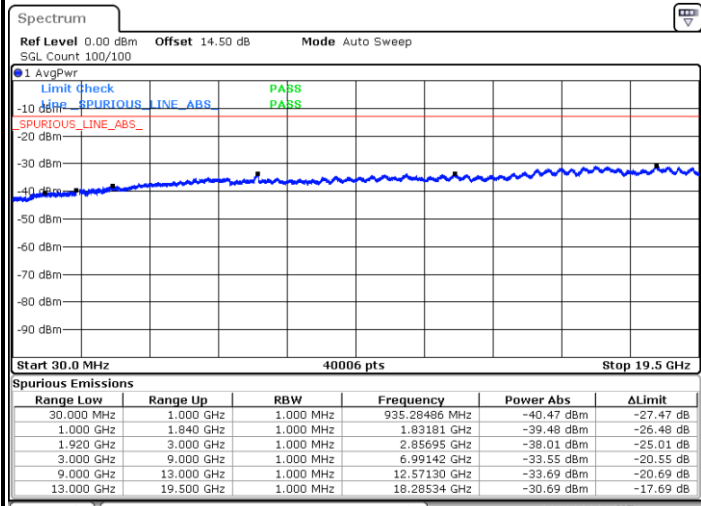

LTE Band 2 / 1.4MHz

Lowest Channel / 64QAM

Middle Channel / 64QAM

Date: 19.MAY.2019 12:50:28

Date: 19.MAY.2019 12:51:58

Highest Channel / 64QAM

Date: 19.MAY.2019 12:55:35

LTE Band 2 / 3MHz

Lowest Channel / 64QAM

Middle Channel / 64QAM

Date: 19.MAY.2019 13:09:11

Date: 19.MAY.2019 13:10:02

Highest Channel / 64QAM

Date: 19.MAY.2019 13:13:53

LTE Band 2 / 5MHz

Lowest Channel / 64QAM

Middle Channel / 64QAM

Date: 19.MAY.2019 13:22:37

Date: 19.MAY.2019 13:27:35

Highest Channel / 64QAM

Date: 19.MAY.2019 13:30:51

LTE Band 2 / 10MHz

Lowest Channel / 64QAM

Middle Channel / 64QAM