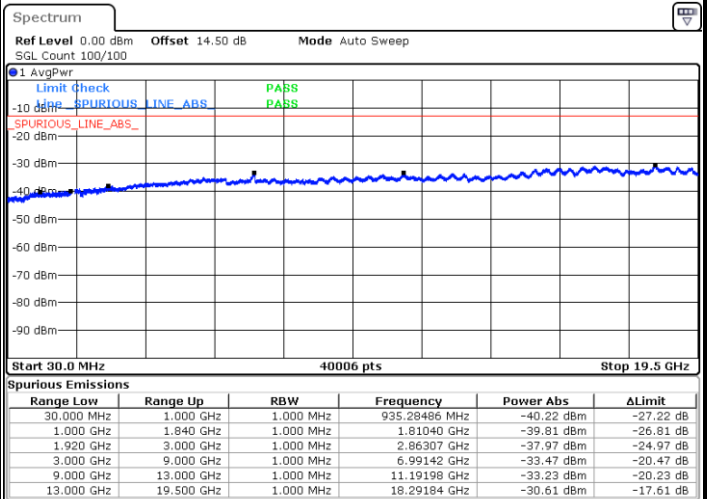

Date: 19.MAY.2019 13:35:01

Lowest Channel / 16QAM

Date: 19.MAY.2019 13:35:55

LTE Band 2 / 10MHz

Middle Channel / QPSK

Middle Channel / 16QAM

Date: 19.MAY.2019 13:37:36

Date: 19.MAY.2019 13:38:25

Highest Channel / QPSK

Highest Channel / 16QAM

Date: 19.MAY.2019 13:39:52

Date: 19.MAY.2019 13:40:34

LTE Band 2 / 15MHz

Lowest Channel / QPSK

Lowest Channel / 16QAM

Date: 19.MAY.2019 13:45:06