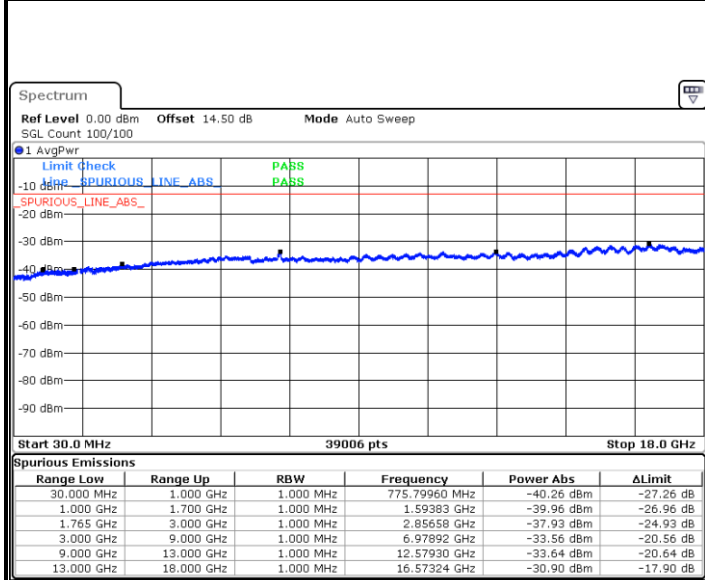

Middle Channel / 16QAM

Date: 19.MAY.2019 01:56:23

Date: 19.MAY.2019 01:57:19

LTE Band 4 / 15MHz

Highest Channel / QPSK

Date: 19.MAY.2019 02:03:34

Highest Channel / 16QAM

Date: 19.MAY.2019 02:04:30

LTE Band 4 / 20MHz

Lowest Channel / QPSK

Date: 19.MAY.2019 02:11:31

Lowest Channel / 16QAM

Date: 19.MAY.2019 02:12:26

LTE Band 4 / 20MHz

Middle Channel / QPSK

Date: 19.MAY.2019 02:14:04

Middle Channel / 16QAM

Date: 19.MAY.2019 02:15:00

Highest Channel / QPSK

Date: 19.MAY.2019 02:21:15

Highest Channel / 16QAM

Date: 19.MAY.2019 02:22:11

LTE Band 4 / 1.4MHz

Lowest Channel / 64QAM