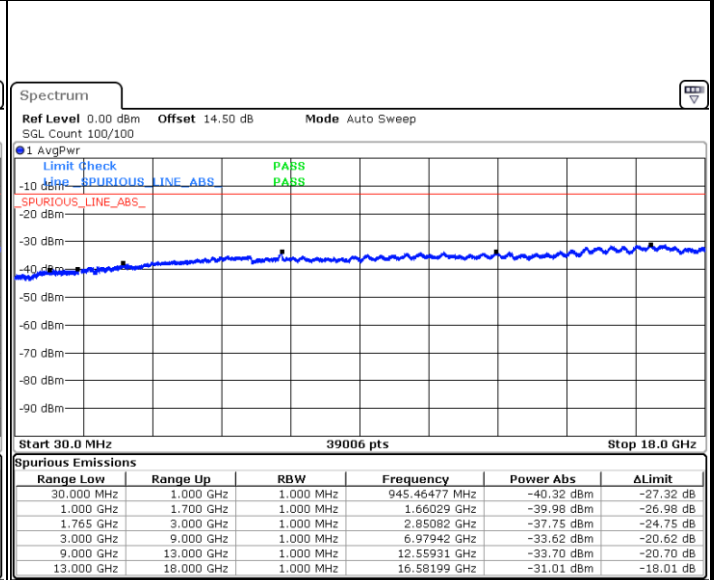

Date: 19.MAY.2019 00:48:00

Date: 19.MAY.2019 00:48:56

Highest Channel / QPSK

Highest Channel / 16QAM

Date: 19.MAY.2019 00:55:12

Date: 19.MAY.2019 00:56:09

LTE Band 4 / 5MHz

Lowest Channel / QPSK

Lowest Channel / 16QAM

Date: 19.MAY.2019 01:03:14

Date: 19.MAY.2019 01:04:10

Middle Channel / QPSK

Middle Channel / 16QAM

Date: 19.MAY.2019 01:05:47

Date: 19.MAY.2019 01:06:43

LTE Band 4 / 5MHz

Highest Channel / QPSK

Date: 19.MAY.2019 01:12:59

Highest Channel / 16QAM

Date: 19.MAY.2019 01:13:55

LTE Band 4 / 10MHz

Lowest Channel / QPSK

Date: 19.MAY.2019 01:21:56

Lowest Channel / 16QAM