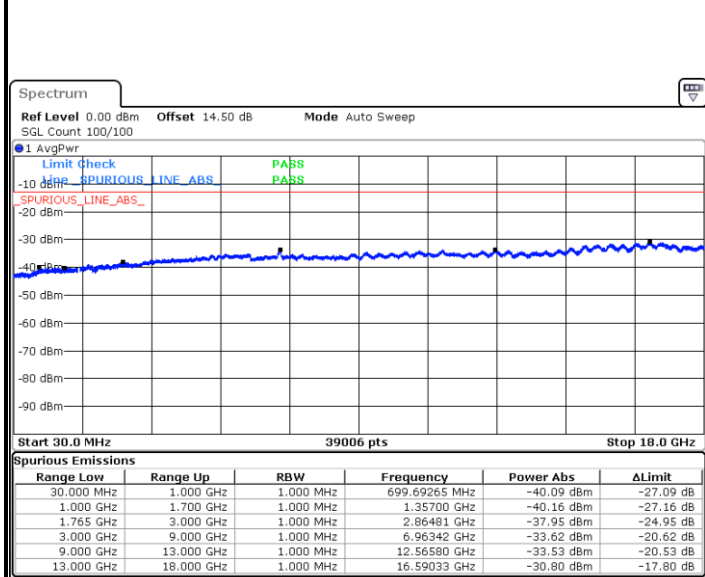

Middle Channel / 16QAM

Date: 19.MAY.2019 01:56:23

Date: 19.MAY.2019 01:57:19

LTE Band 4 / 15MHz

Highest Channel / QPSK

Date: 19.MAY.2019 02:03:34

Highest Channel / 16QAM

Date: 19.MAY.2019 02:04:30

LTE Band 4 / 20MHz

Lowest Channel / QPSK

Date: 19.MAY.2019 02:11:31

Lowest Channel / 16QAM

Date: 19.MAY.2019 02:12:26

LTE Band 4 / 20MHz

Middle Channel / QPSK

Date: 19.MAY.2019 02:14:04

Middle Channel / 16QAM

Date: 19.MAY.2019 02:15:00

Highest Channel / QPSK

Date: 19.MAY.2019 02:21:15

Highest Channel / 16QAM

Date: 19.MAY.2019 02:22:11

LTE Band 4 / 1.4MHz

Lowest Channel / 64QAM