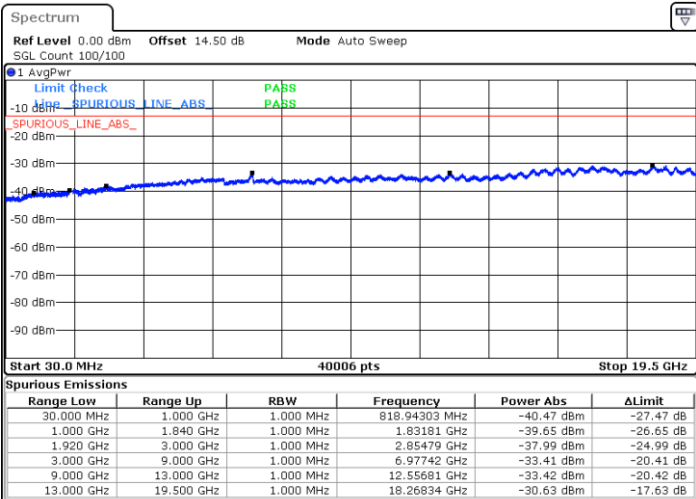

Date: 19.MAY.2019 13:35:01

Lowest Channel / 16QAM

Date: 19.MAY.2019 13:35:55

LTE Band 2 / 10MHz

Middle Channel / QPSK

Middle Channel / 16QAM

Date: 19.MAY.2019 13:37:36

Date: 19.MAY.2019 13:38:25

Highest Channel / QPSK

Highest Channel / 16QAM

Date: 19.MAY.2019 13:39:52

Date: 19.MAY.2019 13:40:34

LTE Band 2 / 15MHz

Lowest Channel / QPSK

Lowest Channel / 16QAM

Date: 19.MAY.2019 13:45:06