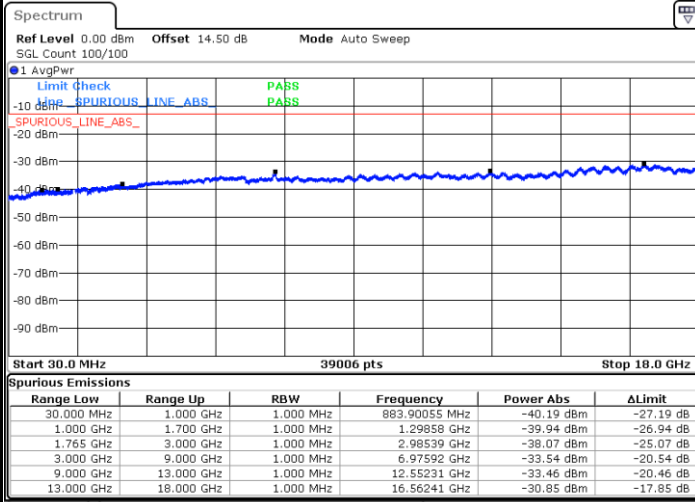

Highest Channel / 16QAM

Date: 19.MAY.2019 01:32:37

LTE Band 4 / 15MHz

Lowest Channel / QPSK

Lowest Channel / 16QAM

Date: 19.MAY.2019 01:53:50

Date: 19.MAY.2019 01:54:46

Middle Channel / QPSK

Middle Channel / 16QAM

Date: 19.MAY.2019 01:56:23

Date: 19.MAY.2019 01:57:19

LTE Band 4 / 15MHz

Highest Channel / QPSK

Date: 19.MAY.2019 02:03:34

Highest Channel / 16QAM

Date: 19.MAY.2019 02:04:30

LTE Band 4 / 20MHz

Lowest Channel / QPSK

Date: 19.MAY.2019 02:11:31

Lowest Channel / 16QAM

Date: 19.MAY.2019 02:12:26

LTE Band 4 / 20MHz

Middle Channel / QPSK

Date: 19.MAY.2019 02:14:04