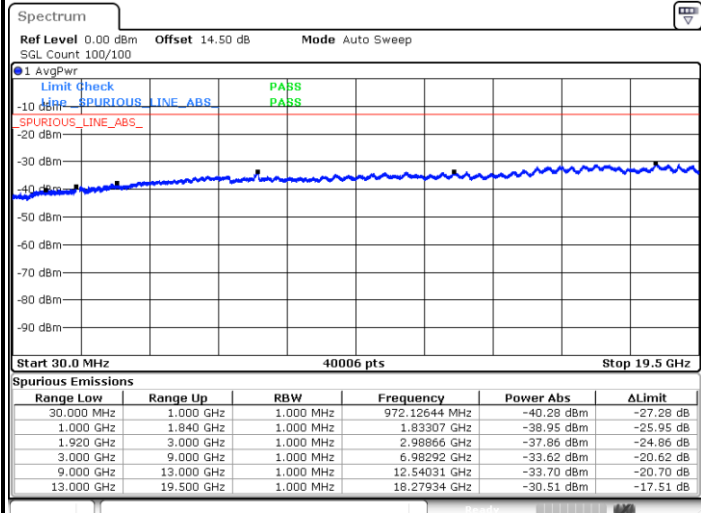

Date: 19.MAY.2019 13:56:35

Highest Channel / 64QAM

Date: 19.MAY.2019 13:59:12

LTE Band 2 / 20MHz

Lowest Channel / 64QAM

Middle Channel / 64QAM

Date: 19.MAY.2019 14:02:46

Date: 19.MAY.2019 14:06:44

Highest Channel / 64QAM

Date: 19.MAY.2019 14:07:35

LTE Band 4 / 1.4MHz

Lowest Channel / QPSK

Lowest Channel / 16QAM

Date: 19.MAY.2019 00:11:18

Date: 19.MAY.2019 00:12:14

Middle Channel / QPSK