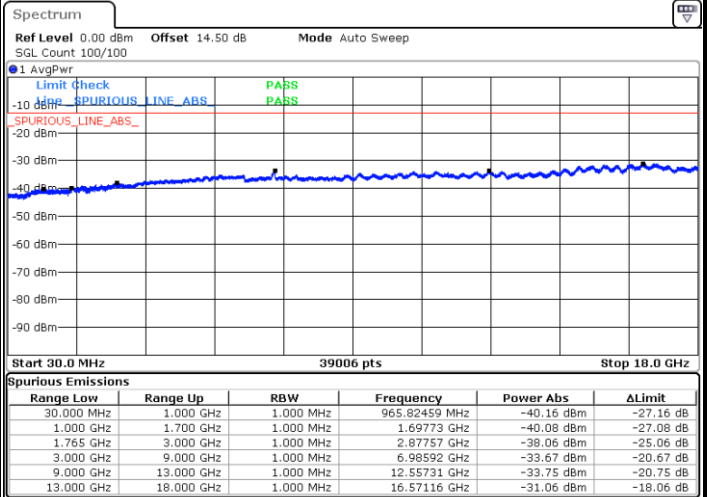

Date: 19.MAY.2019 13:56:35

Highest Channel / 64QAM

Date: 19.MAY.2019 13:59:12

LTE Band 2 / 20MHz

Lowest Channel / 64QAM

Middle Channel / 64QAM

Date: 19.MAY.2019 14:02:46

Date: 19.MAY.2019 14:06:44

Highest Channel / 64QAM

Date: 19.MAY.2019 14:07:35

LTE Band 4 / 1.4MHz

Lowest Channel / QPSK

Lowest Channel / 16QAM

Date: 19.MAY.2019 00:11:18

Date: 19.MAY.2019 00:12:14

Middle Channel / QPSK

Middle Channel / 16QAM

Date: 19.MAY.2019 00:13:50

Date: 19.MAY.2019 00:14:46

LTE Band 4 / 1.4MHz

Highest Channel / QPSK

Date: 19.MAY.2019 00:21:03

Highest Channel / 16QAM

Date: 19.MAY.2019 00:21:59