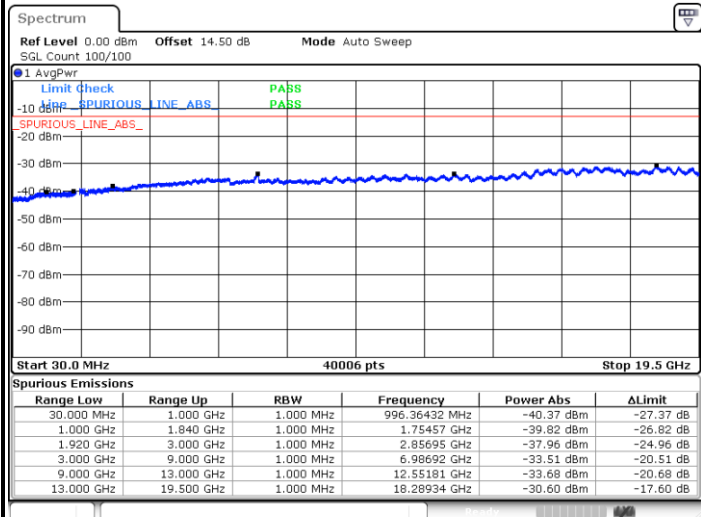

Middle Channel / 64QAM

Date: 19.MAY.2019 13:22:37

Date: 19.MAY.2019 13:27:35

Highest Channel / 64QAM

Date: 19.MAY.2019 13:30:51

LTE Band 2 / 10MHz

Lowest Channel / 64QAM

Middle Channel / 64QAM

Date: 19.MAY.2019 13:36:51

Date: 19.MAY.2019 13:39:10

Highest Channel / 64QAM

Date: 19.MAY.2019 13:41:16

LTE Band 2 / 15MHz

Lowest Channel / 64QAM

Middle Channel / 64QAM

Date: 19.MAY.2019 13:46:59