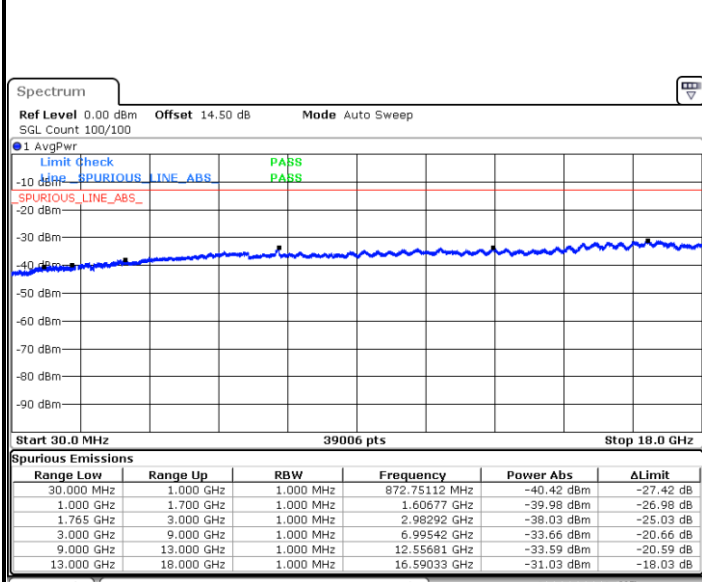

Highest Channel / QPSK

Date: 19.MAY.2019 01:12:59

Highest Channel / 16QAM

Date: 19.MAY.2019 01:13:55

LTE Band 4 / 10MHz

Lowest Channel / QPSK

Date: 19.MAY.2019 01:21:56

Lowest Channel / 16QAM

Date: 19.MAY.2019 01:22:52

LTE Band 4 / 10MHz

Middle Channel / QPSK

Date: 19.MAY.2019 01:24:29

Middle Channel / 16QAM

Date: 19.MAY.2019 01:25:25

Highest Channel / QPSK

Date: 19.MAY.2019 01:31:41

Highest Channel / 16QAM

Date: 19.MAY.2019 01:32:37

LTE Band 4 / 15MHz

Lowest Channel / QPSK

Lowest Channel / 16QAM

Date: 19.MAY.2019 01:53:50

Date: 19.MAY.2019 01:54:46

Middle Channel / QPSK