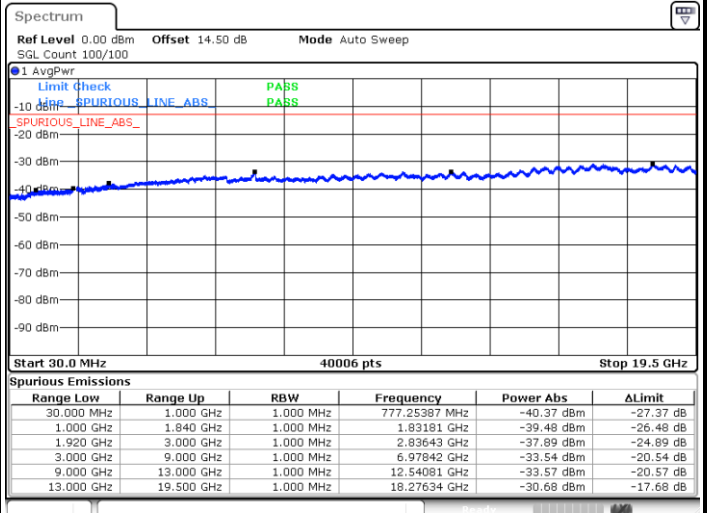

Middle Channel / 64QAM

Date: 19.MAY.2019 13:22:37

Date: 19.MAY.2019 13:27:35

Highest Channel / 64QAM

Date: 19.MAY.2019 13:30:51

LTE Band 2 / 10MHz

Lowest Channel / 64QAM

Middle Channel / 64QAM

Date: 19.MAY.2019 13:36:51

Date: 19.MAY.2019 13:39:10

Highest Channel / 64QAM

Date: 19.MAY.2019 13:41:16

LTE Band 2 / 15MHz

Lowest Channel / 64QAM

Middle Channel / 64QAM

Date: 19.MAY.2019 13:46:59