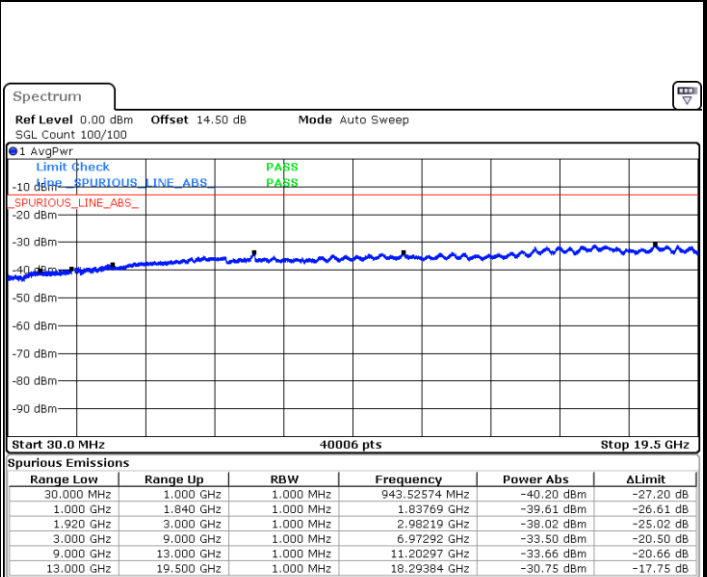

LTE Band 2 / 5MHz

Lowest Channel / QPSK

Lowest Channel / 16QAM

Date: 19.MAY.2019 13:24:46

Date: 19.MAY.2019 13:23:42

Middle Channel / QPSK

Middle Channel / 16QAM

Date: 19.MAY.2019 13:25:27

Date: 19.MAY.2019 13:26:07

LTE Band 2 / 5MHz

Highest Channel / QPSK

Date: 19.MAY.2019 13:29:24

Highest Channel / 16QAM

Date: 19.MAY.2019 13:30:11

LTE Band 2 / 10MHz

Lowest Channel / QPSK

Date: 19.MAY.2019 13:35:01

Lowest Channel / 16QAM

Date: 19.MAY.2019 13:35:55

LTE Band 2 / 10MHz

Middle Channel / QPSK

Middle Channel / 16QAM

Date: 19.MAY.2019 13:37:36

Date: 19.MAY.2019 13:38:25

Highest Channel / QPSK

Highest Channel / 16QAM

Date: 19.MAY.2019 13:39:52

Date: 19.MAY.2019 13:40:34

LTE Band 2 / 15MHz

Lowest Channel / QPSK

Lowest Channel / 16QAM

Date: 19.MAY.2019 13:45:06