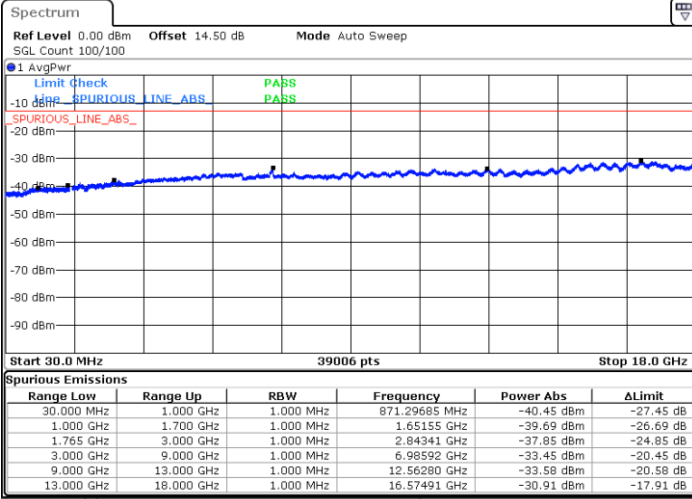

LTE Band 4 / 20MHz

Lowest Channel / QPSK

Date: 19.MAY.2019 02:11:31

Lowest Channel / 16QAM

Date: 19.MAY.2019 02:12:26

LTE Band 4 / 20MHz

Middle Channel / QPSK

Date: 19.MAY.2019 02:14:04

Middle Channel / 16QAM

Date: 19.MAY.2019 02:15:00

Highest Channel / QPSK

Date: 19.MAY.2019 02:21:15

Highest Channel / 16QAM

Date: 19.MAY.2019 02:22:11

LTE Band 4 / 1.4MHz

Lowest Channel / 64QAM

Middle Channel / 64QAM

Date: 19.MAY.2019 02:29:31

Date: 19.MAY.2019 02:30:47

Highest Channel / 64QAM

Date: 19.MAY.2019 02:34:22

LTE Band 4 / 3MHz

Lowest Channel / 64QAM

Middle Channel / 64QAM

Date: 19.MAY.2019 02:37:58

Date: 19.MAY.2019 02:39:14

Highest Channel / 64QAM

Date: 19.MAY.2019 02:42:49

LTE Band 4 / 5MHz

Lowest Channel / 64QAM

Middle Channel / 64QAM

Date: 19.MAY.2019 02:46:24