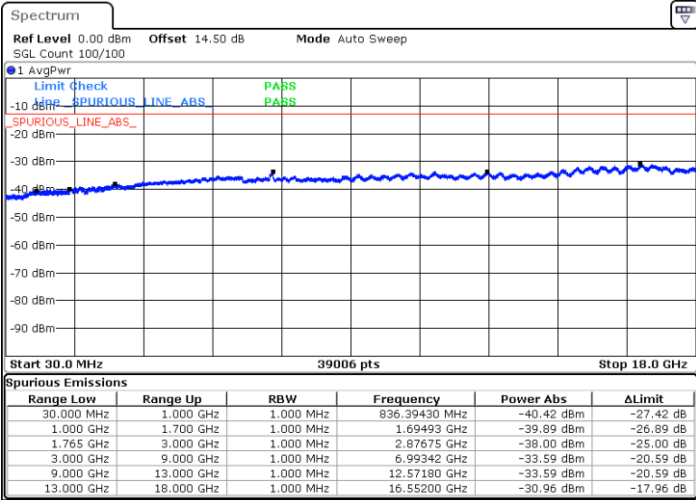

Middle Channel / 16QAM

Date: 19.MAY.2019 00:13:50

Date: 19.MAY.2019 00:14:46

LTE Band 4 / 1.4MHz

Highest Channel / QPSK

Date: 19.MAY.2019 00:21:03

Highest Channel / 16QAM

Date: 19.MAY.2019 00:21:59

LTE Band 4 / 3MHz

Lowest Channel / QPSK

Date: 19.MAY.2019 00:45:27

Lowest Channel / 16QAM

Date: 19.MAY.2019 00:46:23

LTE Band 4 / 3MHz

Middle Channel / QPSK

Middle Channel / 16QAM

Date: 19.MAY.2019 00:48:00

Date: 19.MAY.2019 00:48:56

Highest Channel / QPSK

Highest Channel / 16QAM

Date: 19.MAY.2019 00:55:12

Date: 19.MAY.2019 00:56:09

LTE Band 4 / 5MHz

Lowest Channel / QPSK