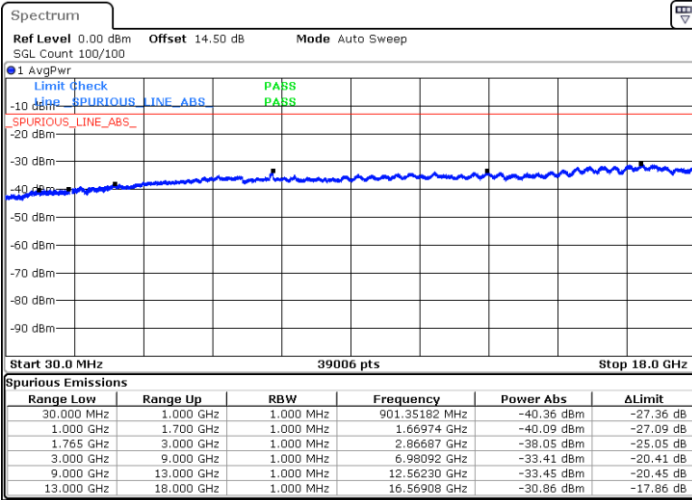

Date: 19.MAY.2019 00:48:00

Date: 19.MAY.2019 00:48:56

Highest Channel / QPSK

Highest Channel / 16QAM

Date: 19.MAY.2019 00:55:12

Date: 19.MAY.2019 00:56:09

LTE Band 4 / 5MHz

Lowest Channel / QPSK

Lowest Channel / 16QAM

Date: 19.MAY.2019 01:03:14

Date: 19.MAY.2019 01:04:10

Middle Channel / QPSK

Middle Channel / 16QAM

Date: 19.MAY.2019 01:05:47

Date: 19.MAY.2019 01:06:43

LTE Band 4 / 5MHz