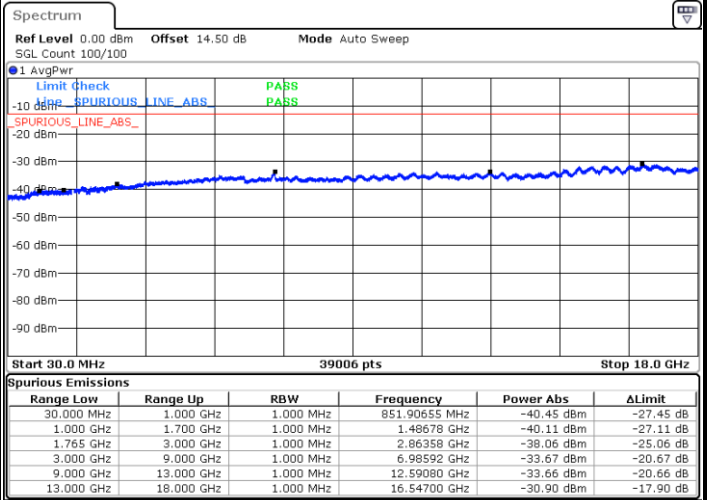

Date: 19.MAY.2019 00:48:00

Date: 19.MAY.2019 00:48:56

Highest Channel / QPSK

Highest Channel / 16QAM

Date: 19.MAY.2019 00:55:12

Date: 19.MAY.2019 00:56:09

LTE Band 4 / 5MHz

Lowest Channel / QPSK

Lowest Channel / 16QAM

Date: 19.MAY.2019 01:03:14

Date: 19.MAY.2019 01:04:10

Middle Channel / QPSK

Middle Channel / 16QAM

Date: 19.MAY.2019 01:05:47

Date: 19.MAY.2019 01:06:43

LTE Band 4 / 5MHz