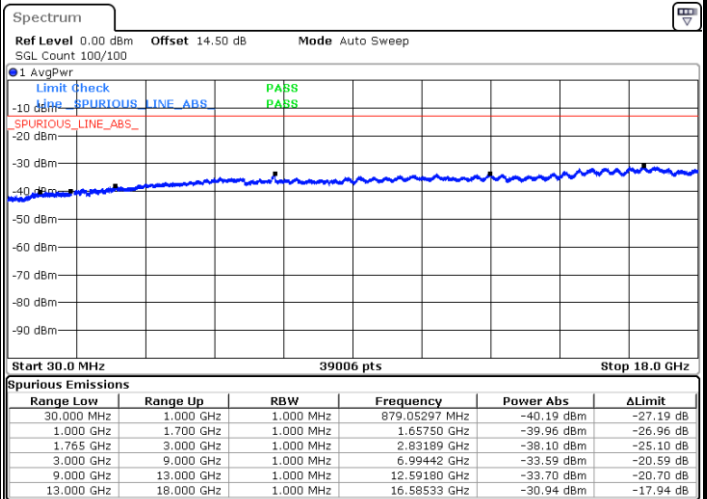

Date: 19.MAY.2019 01:22:52

LTE Band 4 / 10MHz

Middle Channel / QPSK

Date: 19.MAY.2019 01:24:29

Middle Channel / 16QAM

Date: 19.MAY.2019 01:25:25

Highest Channel / QPSK

Date: 19.MAY.2019 01:31:41

Highest Channel / 16QAM

Date: 19.MAY.2019 01:32:37

LTE Band 4 / 15MHz

Lowest Channel / QPSK

Lowest Channel / 16QAM

Date: 19.MAY.2019 01:53:50

Date: 19.MAY.2019 01:54:46

Middle Channel / QPSK

Middle Channel / 16QAM

Date: 19.MAY.2019 01:56:23

Date: 19.MAY.2019 01:57:19

LTE Band 4 / 15MHz

Highest Channel / QPSK

Date: 19.MAY.2019 02:03:34

Highest Channel / 16QAM

Date: 19.MAY.2019 02:04:30