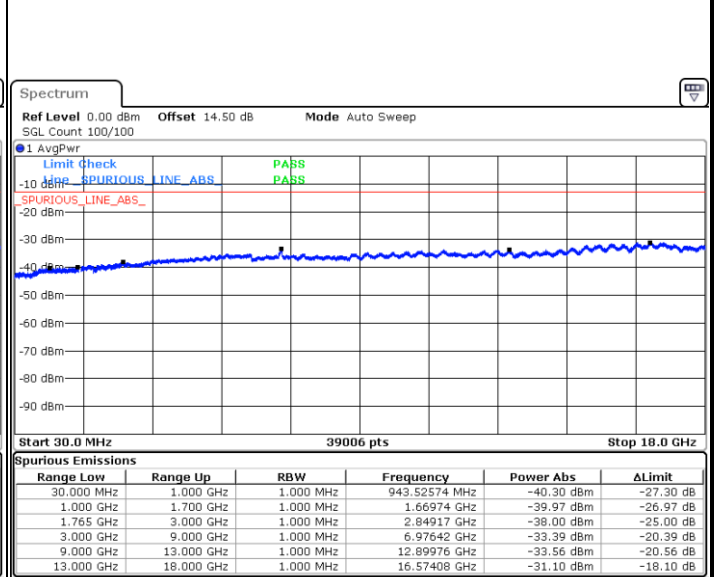

LTE Band 4 / 20MHz

Lowest Channel / QPSK

Date: 19.MAY.2019 02:11:31

Lowest Channel / 16QAM

Date: 19.MAY.2019 02:12:26

LTE Band 4 / 20MHz

Middle Channel / QPSK

Date: 19.MAY.2019 02:14:04

Middle Channel / 16QAM

Date: 19.MAY.2019 02:15:00

Highest Channel / QPSK

Date: 19.MAY.2019 02:21:15

Highest Channel / 16QAM

Date: 19.MAY.2019 02:22:11

LTE Band 4 / 1.4MHz

Lowest Channel / 64QAM

Middle Channel / 64QAM

Date: 19.MAY.2019 02:29:31

Date: 19.MAY.2019 02:30:47

Highest Channel / 64QAM

Date: 19.MAY.2019 02:34:22

LTE Band 4 / 3MHz

Lowest Channel / 64QAM

Middle Channel / 64QAM

Date: 19.MAY.2019 02:37:58

Date: 19.MAY.2019 02:39:14

Highest Channel / 64QAM

Date: 19.MAY.2019 02:42:49

LTE Band 4 / 5MHz

Lowest Channel / 64QAM

Middle Channel / 64QAM

Date: 19.MAY.2019 02:46:24