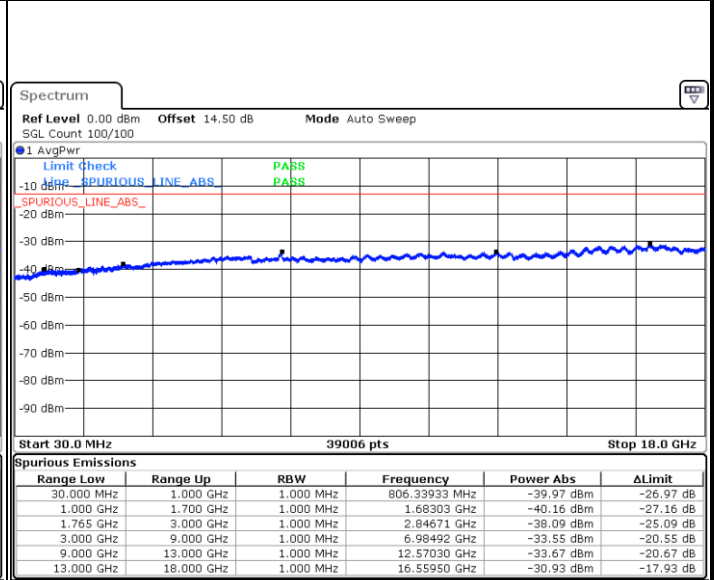

Middle Channel / 16QAM

Date: 19.MAY.2019 01:56:23

Date: 19.MAY.2019 01:57:19

LTE Band 4 / 15MHz

Highest Channel / QPSK

Date: 19.MAY.2019 02:03:34

Highest Channel / 16QAM

Date: 19.MAY.2019 02:04:30

LTE Band 4 / 20MHz

Lowest Channel / QPSK

Date: 19.MAY.2019 02:11:31

Lowest Channel / 16QAM

Date: 19.MAY.2019 02:12:26

LTE Band 4 / 20MHz

Middle Channel / QPSK

Date: 19.MAY.2019 02:14:04

Middle Channel / 16QAM

Date: 19.MAY.2019 02:15:00

Highest Channel / QPSK

Date: 19.MAY.2019 02:21:15

Highest Channel / 16QAM

Date: 19.MAY.2019 02:22:11

LTE Band 4 / 1.4MHz

Lowest Channel / 64QAM