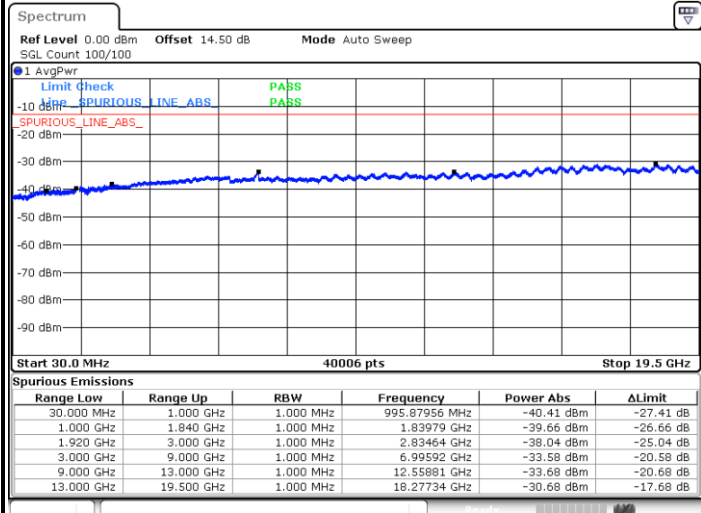

Middle Channel / 64QAM

Date: 19.MAY.2019 13:22:37

Date: 19.MAY.2019 13:27:35

Highest Channel / 64QAM

Date: 19.MAY.2019 13:30:51

LTE Band 2 / 10MHz

Lowest Channel / 64QAM

Middle Channel / 64QAM

Date: 19.MAY.2019 13:36:51

Date: 19.MAY.2019 13:39:10

Highest Channel / 64QAM

Date: 19.MAY.2019 13:41:16

LTE Band 2 / 15MHz

Lowest Channel / 64QAM

Middle Channel / 64QAM

Date: 19.MAY.2019 13:46:59