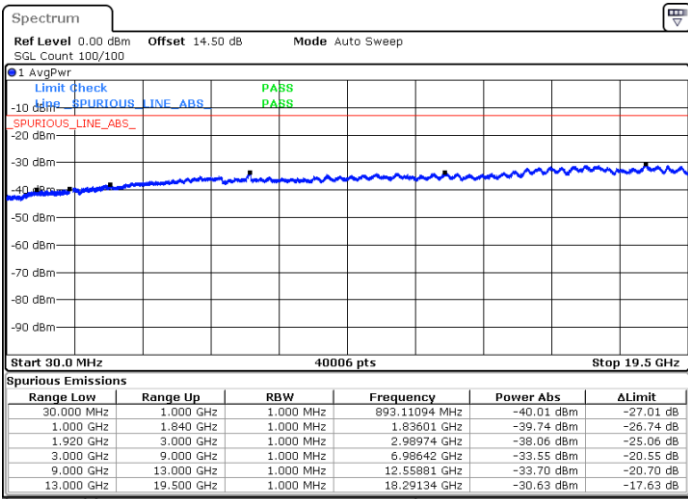

Date: 19.MAY.2019 13:36:51

Date: 19.MAY.2019 13:39:10

Highest Channel / 64QAM

Date: 19.MAY.2019 13:41:16

LTE Band 2 / 15MHz

Lowest Channel / 64QAM

Middle Channel / 64QAM

Date: 19.MAY.2019 13:46:59

Date: 19.MAY.2019 13:56:35

Highest Channel / 64QAM

Date: 19.MAY.2019 13:59:12

LTE Band 2 / 20MHz

Lowest Channel / 64QAM

Middle Channel / 64QAM

Date: 19.MAY.2019 14:02:46

Date: 19.MAY.2019 14:06:44