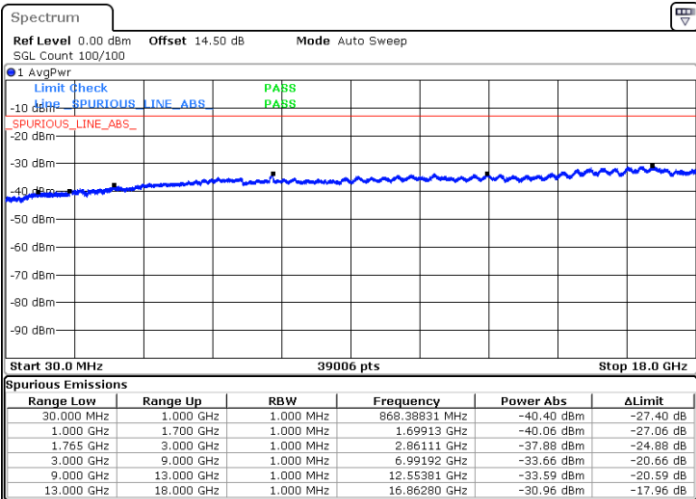

Middle Channel / 64QAM

Date: 19.MAY.2019 02:29:31

Date: 19.MAY.2019 02:30:47

Highest Channel / 64QAM

Date: 19.MAY.2019 02:34:22

LTE Band 4 / 3MHz

Lowest Channel / 64QAM

Middle Channel / 64QAM

Date: 19.MAY.2019 02:37:58

Date: 19.MAY.2019 02:39:14

Highest Channel / 64QAM

Date: 19.MAY.2019 02:42:49

LTE Band 4 / 5MHz

Lowest Channel / 64QAM

Middle Channel / 64QAM

Date: 19.MAY.2019 02:46:24

Date: 19.MAY.2019 02:47:41

Highest Channel / 64QAM

Date: 19.MAY.2019 02:51:16

LTE Band 4 / 10MHz

Lowest Channel / 64QAM

Middle Channel / 64QAM

Date: 19.MAY.2019 02:54:51

Date: 19.MAY.2019 02:56:07