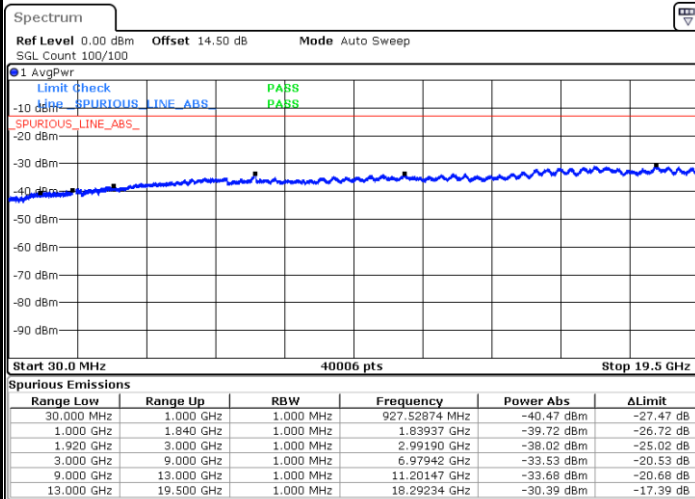

Highest Channel / 16QAM

Date: 19.MAY.2019 13:58:07

LTE Band 2 / 20MHz

Lowest Channel / QPSK

Date: 19.MAY.2019 14:04:34

Lowest Channel / 16QAM

Date: 19.MAY.2019 14:03:42

LTE Band 2 / 20MHz

Middle Channel / QPSK

Middle Channel / 16QAM

Date: 19.MAY.2019 14:05:18

Date: 19.MAY.2019 14:05:58

Highest Channel / QPSK

Highest Channel / 16QAM

Date: 19.MAY.2019 14:08:59

Date: 19.MAY.2019 14:08:17

LTE Band 2 / 1.4MHz

Lowest Channel / 64QAM

Middle Channel / 64QAM

Date: 19.MAY.2019 12:50:28

Date: 19.MAY.2019 12:51:58

Highest Channel / 64QAM

Date: 19.MAY.2019 12:55:35

LTE Band 2 / 3MHz