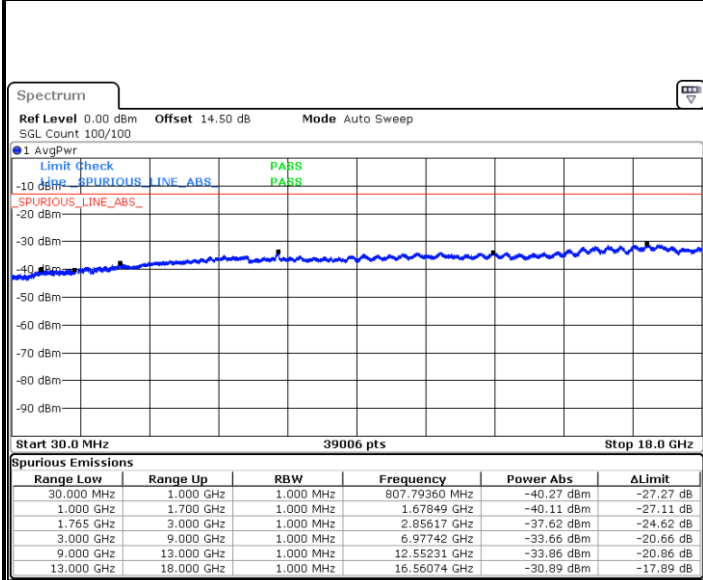

Date: 19.MAY.2019 00:48:00

Date: 19.MAY.2019 00:48:56

Highest Channel / QPSK

Highest Channel / 16QAM

Date: 19.MAY.2019 00:55:12

Date: 19.MAY.2019 00:56:09

LTE Band 4 / 5MHz

Lowest Channel / QPSK

Lowest Channel / 16QAM

Date: 19.MAY.2019 01:03:14

Date: 19.MAY.2019 01:04:10

Middle Channel / QPSK

Middle Channel / 16QAM

Date: 19.MAY.2019 01:05:47

Date: 19.MAY.2019 01:06:43

LTE Band 4 / 5MHz

Highest Channel / QPSK

Date: 19.MAY.2019 01:12:59

Highest Channel / 16QAM

Date: 19.MAY.2019 01:13:55

LTE Band 4 / 10MHz

Lowest Channel / QPSK

Date: 19.MAY.2019 01:21:56

Lowest Channel / 16QAM