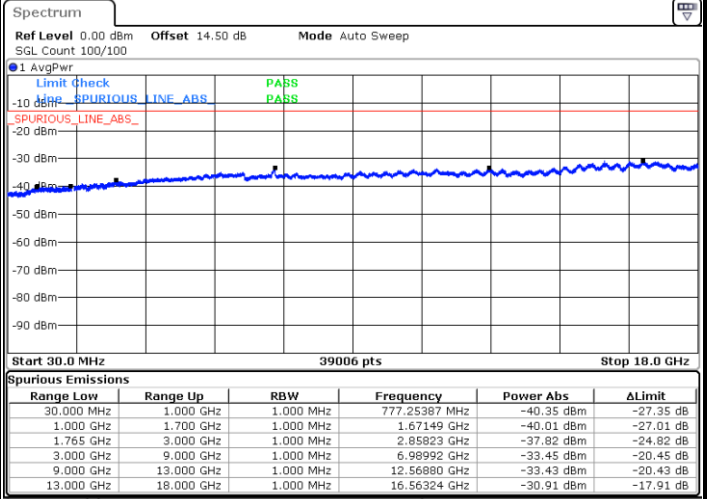

Middle Channel / 16QAM

Date: 19.MAY.2019 02:15:00

Highest Channel / QPSK

Date: 19.MAY.2019 02:21:15

Highest Channel / 16QAM

Date: 19.MAY.2019 02:22:11

LTE Band 4 / 1.4MHz

Lowest Channel / 64QAM

Middle Channel / 64QAM

Date: 19.MAY.2019 02:29:31

Date: 19.MAY.2019 02:30:47

Highest Channel / 64QAM

Date: 19.MAY.2019 02:34:22

LTE Band 4 / 3MHz

Lowest Channel / 64QAM

Middle Channel / 64QAM

Date: 19.MAY.2019 02:37:58

Date: 19.MAY.2019 02:39:14

Highest Channel / 64QAM

Date: 19.MAY.2019 02:42:49

LTE Band 4 / 5MHz

Lowest Channel / 64QAM

Middle Channel / 64QAM

Date: 19.MAY.2019 02:46:24

Date: 19.MAY.2019 02:47:41

Highest Channel / 64QAM

Date: 19.MAY.2019 02:51:16

LTE Band 4 / 10MHz

Lowest Channel / 64QAM

Middle Channel / 64QAM

Date: 19.MAY.2019 02:54:51

Date: 19.MAY.2019 02:56:07