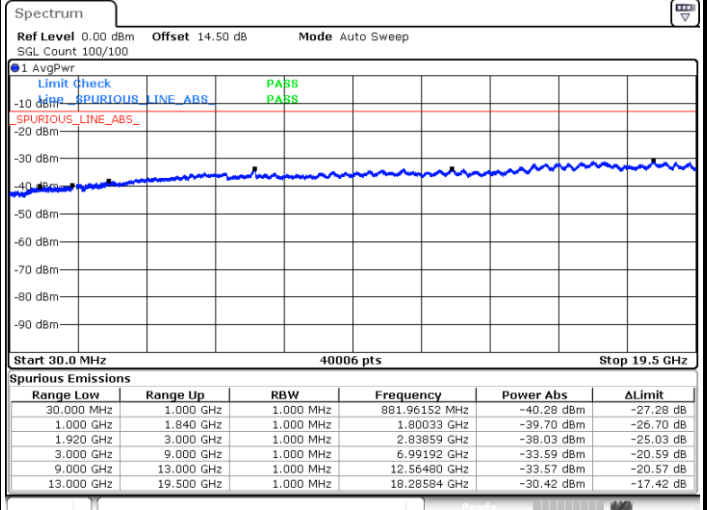

LTE Band 2 / 5MHz

Lowest Channel / 64QAM

Middle Channel / 64QAM

Date: 19.MAY.2019 13:22:37

Date: 19.MAY.2019 13:27:35