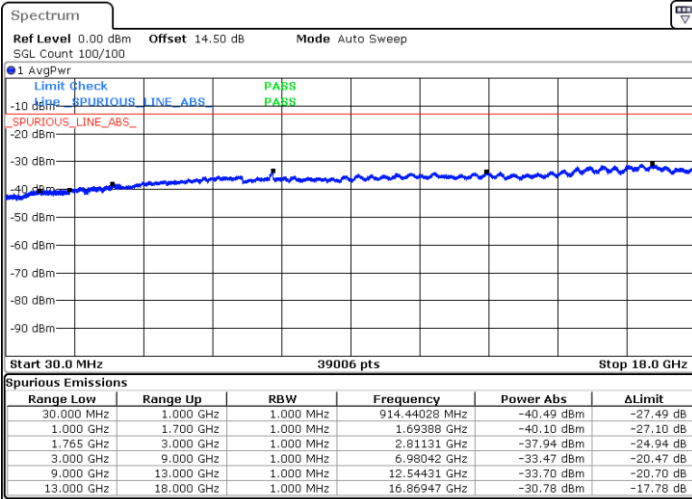

Middle Channel / 16QAM

Date: 19.MAY.2019 02:15:00

Highest Channel / QPSK

Date: 19.MAY.2019 02:21:15

Highest Channel / 16QAM

Date: 19.MAY.2019 02:22:11

LTE Band 4 / 1.4MHz

Lowest Channel / 64QAM

Middle Channel / 64QAM

Date: 19.MAY.2019 02:29:31

Date: 19.MAY.2019 02:30:47

Highest Channel / 64QAM

Date: 19.MAY.2019 02:34:22

LTE Band 4 / 3MHz

Lowest Channel / 64QAM

Middle Channel / 64QAM

Date: 19.MAY.2019 02:37:58

Date: 19.MAY.2019 02:39:14

Highest Channel / 64QAM

Date: 19.MAY.2019 02:42:49

LTE Band 4 / 5MHz

Lowest Channel / 64QAM

Middle Channel / 64QAM

Date: 19.MAY.2019 02:46:24

Date: 19.MAY.2019 02:47:41

Highest Channel / 64QAM

Date: 19.MAY.2019 02:51:16

LTE Band 4 / 10MHz

Lowest Channel / 64QAM

Middle Channel / 64QAM

Date: 19.MAY.2019 02:54:51

Date: 19.MAY.2019 02:56:07