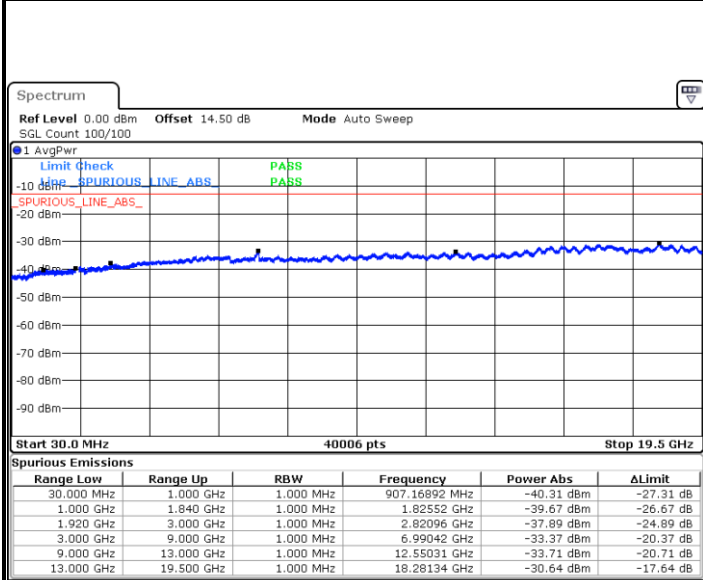

LTE Band 2 / 5MHz

Lowest Channel / QPSK

Lowest Channel / 16QAM

Date: 19.MAY.2019 13:24:46

Date: 19.MAY.2019 13:23:42

Middle Channel / QPSK

Middle Channel / 16QAM

Date: 19.MAY.2019 13:25:27

Date: 19.MAY.2019 13:26:07

LTE Band 2 / 5MHz

Highest Channel / QPSK

Date: 19.MAY.2019 13:29:24

Highest Channel / 16QAM

Date: 19.MAY.2019 13:30:11

LTE Band 2 / 10MHz

Lowest Channel / QPSK