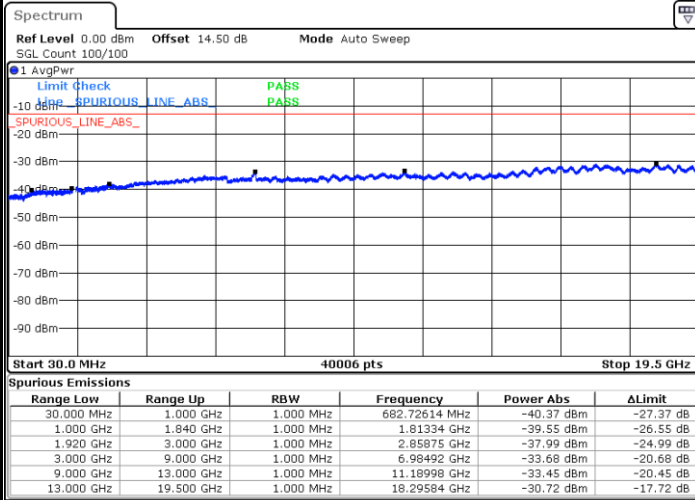

LTE Band 2 / 20MHz

Middle Channel / QPSK

Middle Channel / 16QAM

Date: 19.MAY.2019 14:05:18

Date: 19.MAY.2019 14:05:58