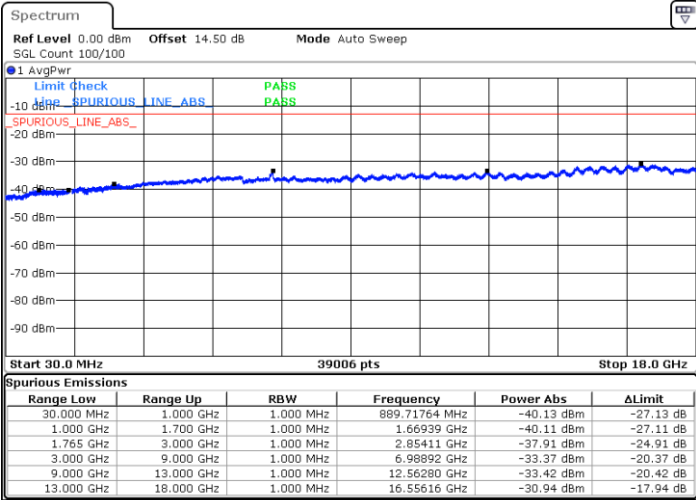

Middle Channel / 64QAM

Date: 19.MAY.2019 02:29:31

Date: 19.MAY.2019 02:30:47

Highest Channel / 64QAM

Date: 19.MAY.2019 02:34:22

LTE Band 4 / 3MHz

Lowest Channel / 64QAM

Middle Channel / 64QAM

Date: 19.MAY.2019 02:37:58

Date: 19.MAY.2019 02:39:14

Highest Channel / 64QAM

Date: 19.MAY.2019 02:42:49

LTE Band 4 / 5MHz

Lowest Channel / 64QAM

Middle Channel / 64QAM

Date: 19.MAY.2019 02:46:24

Date: 19.MAY.2019 02:47:41

Highest Channel / 64QAM

Date: 19.MAY.2019 02:51:16

LTE Band 4 / 10MHz

Lowest Channel / 64QAM

Middle Channel / 64QAM

Date: 19.MAY.2019 02:54:51

Date: 19.MAY.2019 02:56:07