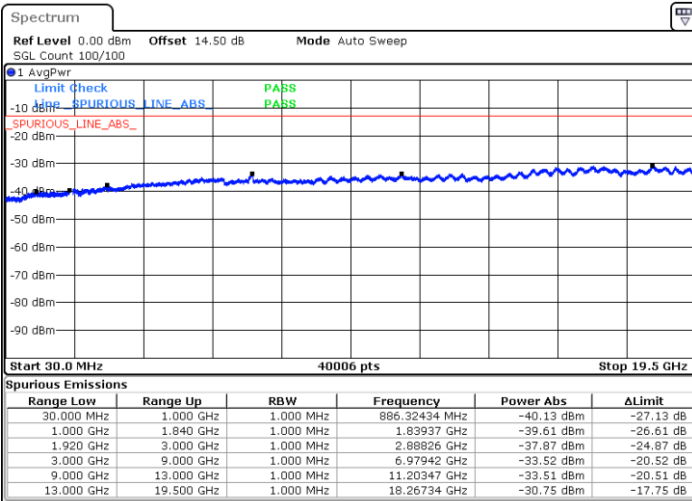

Highest Channel / QPSK

Highest Channel / 16QAM

Date: 19.MAY.2019 13:39:52

Date: 19.MAY.2019 13:40:34

LTE Band 2 / 15MHz

Lowest Channel / QPSK

Lowest Channel / 16QAM

Date: 19.MAY.2019 13:45:06

Date: 19.MAY.2019 13:46:06

Middle Channel / QPSK

Middle Channel / 16QAM

Date: 19.MAY.2019 13:47:41

Date: 19.MAY.2019 13:48:22

LTE Band 2 / 15MHz

Highest Channel / QPSK

Date: 19.MAY.2019 13:57:23