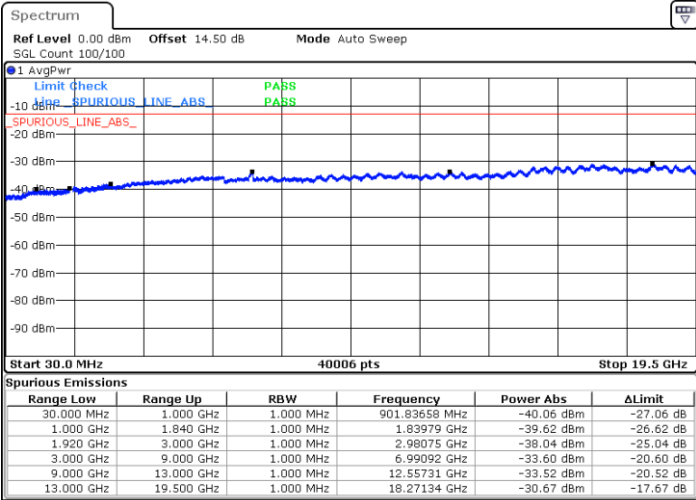

Date: 19.MAY.2019 13:26:07

LTE Band 2 / 5MHz

Highest Channel / QPSK

Date: 19.MAY.2019 13:29:24

Highest Channel / 16QAM

Date: 19.MAY.2019 13:30:11

LTE Band 2 / 10MHz

Lowest Channel / QPSK

Date: 19.MAY.2019 13:35:01

Lowest Channel / 16QAM

Date: 19.MAY.2019 13:35:55

LTE Band 2 / 10MHz

Middle Channel / QPSK

Middle Channel / 16QAM

Date: 19.MAY.2019 13:37:36

Date: 19.MAY.2019 13:38:25

Highest Channel / QPSK

Highest Channel / 16QAM

Date: 19.MAY.2019 13:39:52

Date: 19.MAY.2019 13:40:34

LTE Band 2 / 15MHz

Lowest Channel / QPSK

Lowest Channel / 16QAM

Date: 19.MAY.2019 13:45:06