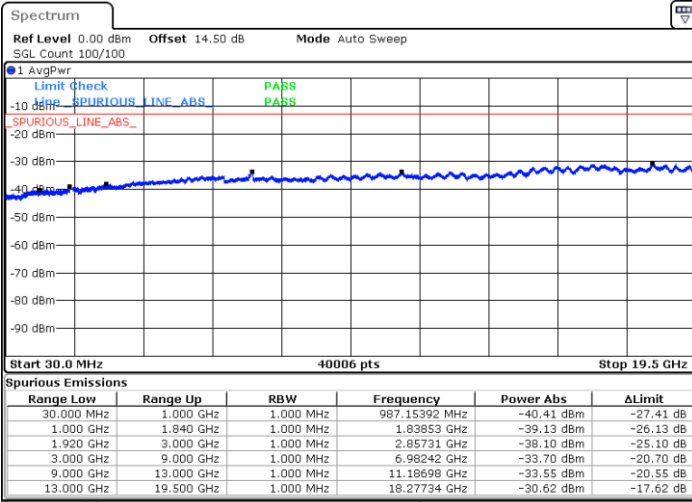

Highest Channel / QPSK

Highest Channel / 16QAM

Date: 19.MAY.2019 13:39:52

Date: 19.MAY.2019 13:40:34

LTE Band 2 / 15MHz

Lowest Channel / QPSK

Lowest Channel / 16QAM

Date: 19.MAY.2019 13:45:06

Date: 19.MAY.2019 13:46:06

Middle Channel / QPSK

Middle Channel / 16QAM

Date: 19.MAY.2019 13:47:41

Date: 19.MAY.2019 13:48:22

LTE Band 2 / 15MHz

Highest Channel / QPSK

Date: 19.MAY.2019 13:57:23