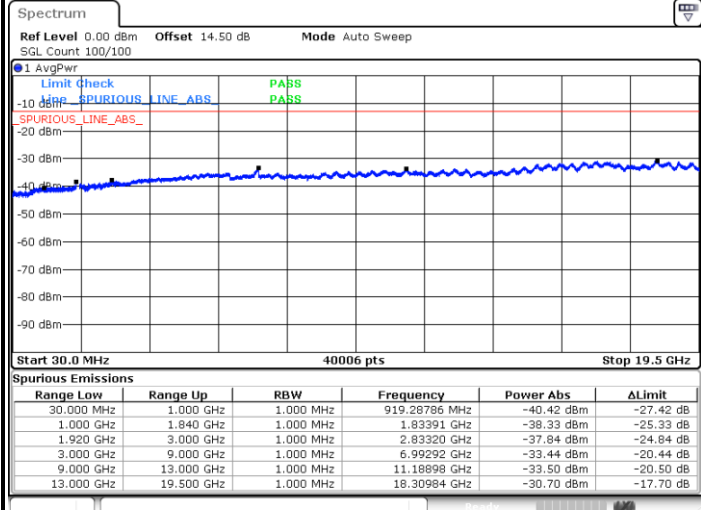

LTE Band 2 / 5MHz

Lowest Channel / 64QAM

Middle Channel / 64QAM

Date: 19.MAY.2019 13:22:37

Date: 19.MAY.2019 13:27:35