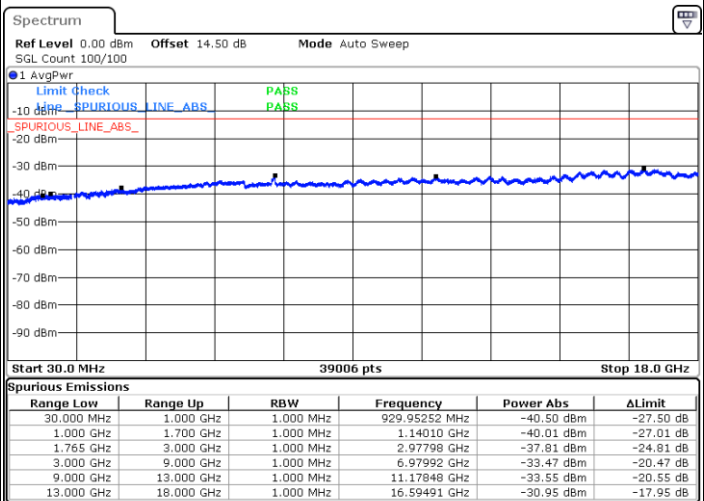

Highest Channel / 64QAM

Date: 19.MAY.2019 14:07:35

LTE Band 4 / 1.4MHz

Lowest Channel / QPSK

Lowest Channel / 16QAM

Date: 19.MAY.2019 00:11:18

Date: 19.MAY.2019 00:12:14

Middle Channel / QPSK

Middle Channel / 16QAM

Date: 19.MAY.2019 00:13:50

Date: 19.MAY.2019 00:14:46

LTE Band 4 / 1.4MHz

Highest Channel / QPSK

Date: 19.MAY.2019 00:21:03

Highest Channel / 16QAM

Date: 19.MAY.2019 00:21:59

LTE Band 4 / 3MHz

Lowest Channel / QPSK

Date: 19.MAY.2019 00:45:27

Lowest Channel / 16QAM

Date: 19.MAY.2019 00:46:23

LTE Band 4 / 3MHz

Middle Channel / QPSK

Middle Channel / 16QAM