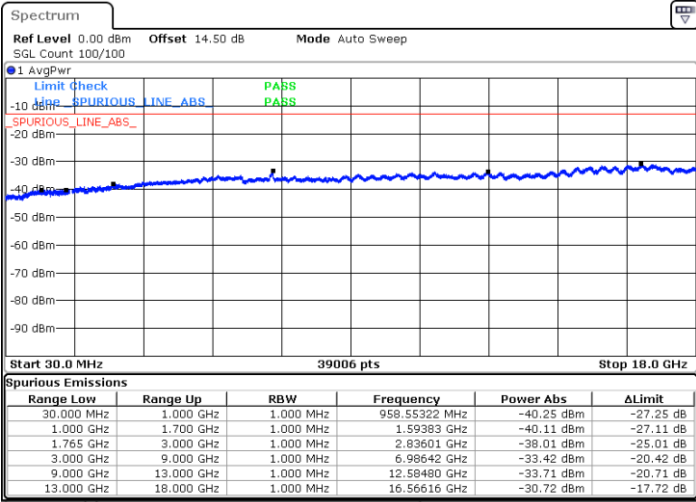

Date: 19.MAY.2019 02:37:58

Date: 19.MAY.2019 02:39:14

Highest Channel / 64QAM

Date: 19.MAY.2019 02:42:49

LTE Band 4 / 5MHz

Lowest Channel / 64QAM

Middle Channel / 64QAM

Date: 19.MAY.2019 02:46:24

Date: 19.MAY.2019 02:47:41

Highest Channel / 64QAM

Date: 19.MAY.2019 02:51:16

LTE Band 4 / 10MHz

Lowest Channel / 64QAM

Middle Channel / 64QAM

Date: 19.MAY.2019 02:54:51

Date: 19.MAY.2019 02:56:07

Highest Channel / 64QAM

Date: 19.MAY.2019 02:59:42