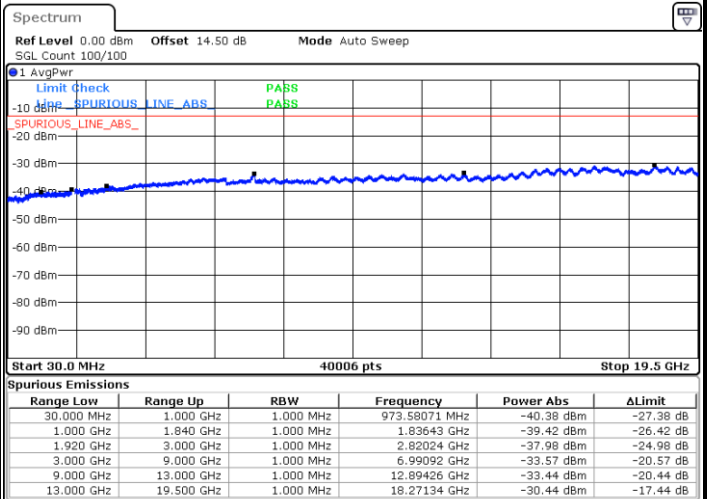

Highest Channel / QPSK

Highest Channel / 16QAM

Date: 19.MAY.2019 14:08:59

Date: 19.MAY.2019 14:08:17