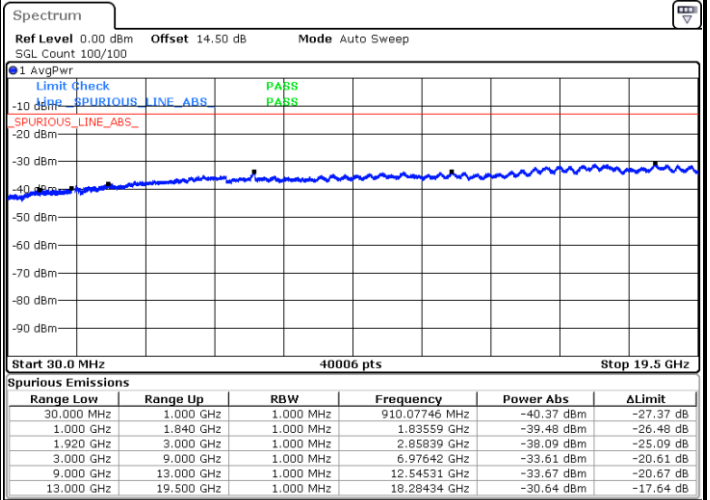

LTE Band 2 / 20MHz

Middle Channel / QPSK

Middle Channel / 16QAM

Date: 19.MAY.2019 14:05:18

Date: 19.MAY.2019 14:05:58