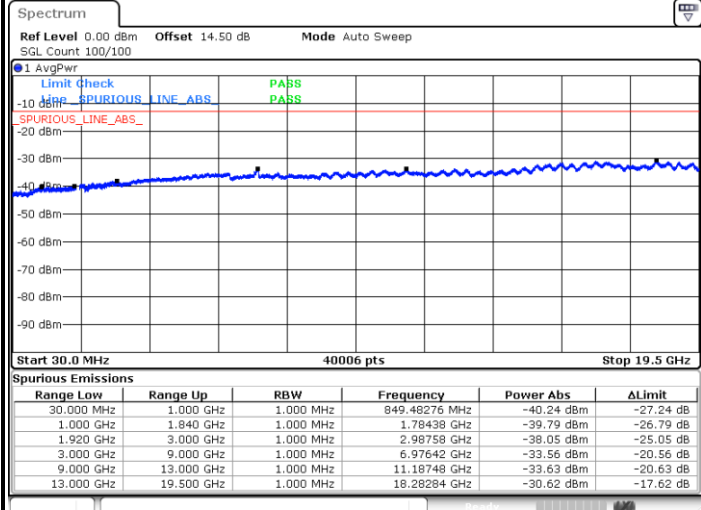

LTE Band 2 / 3MHz

Lowest Channel / 64QAM

Middle Channel / 64QAM

Date: 19.MAY.2019 13:09:11

Date: 19.MAY.2019 13:10:02