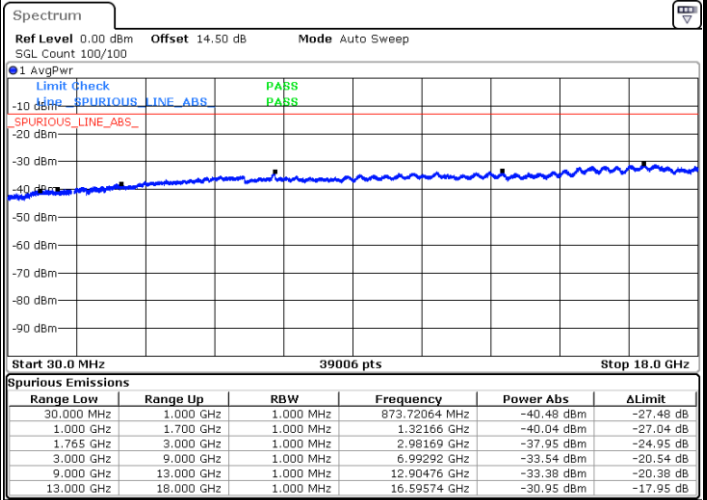

Middle Channel / 16QAM

Date: 19.MAY.2019 00:13:50

Date: 19.MAY.2019 00:14:46

LTE Band 4 / 1.4MHz

Highest Channel / QPSK

Date: 19.MAY.2019 00:21:03

Highest Channel / 16QAM

Date: 19.MAY.2019 00:21:59

LTE Band 4 / 3MHz

Lowest Channel / QPSK

Date: 19.MAY.2019 00:45:27

Lowest Channel / 16QAM

Date: 19.MAY.2019 00:46:23

LTE Band 4 / 3MHz

Middle Channel / QPSK

Middle Channel / 16QAM

Date: 19.MAY.2019 00:48:00

Date: 19.MAY.2019 00:48:56

Highest Channel / QPSK

Highest Channel / 16QAM

Date: 19.MAY.2019 00:55:12

Date: 19.MAY.2019 00:56:09

LTE Band 4 / 5MHz

Lowest Channel / QPSK