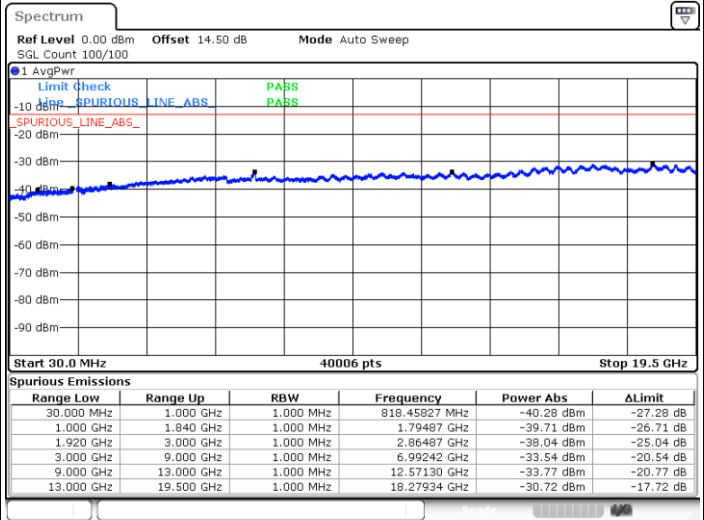

LTE Band 2 / 1.4MHz

Lowest Channel / 64QAM

Middle Channel / 64QAM

Date: 19.MAY.2019 12:50:28

Date: 19.MAY.2019 12:51:58

Highest Channel / 64QAM

Date: 19.MAY.2019 12:55:35

LTE Band 2 / 3MHz