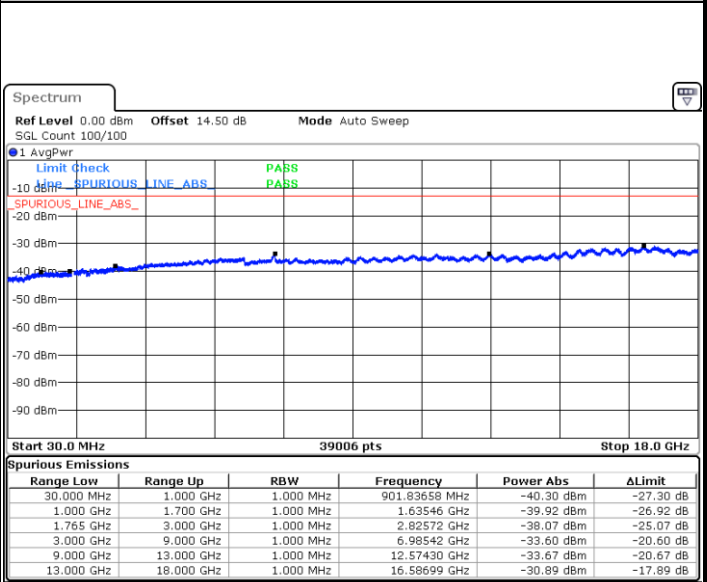

Highest Channel / QPSK

Date: 19.MAY.2019 01:12:59

Highest Channel / 16QAM

Date: 19.MAY.2019 01:13:55

LTE Band 4 / 10MHz

Lowest Channel / QPSK

Date: 19.MAY.2019 01:21:56

Lowest Channel / 16QAM

Date: 19.MAY.2019 01:22:52

LTE Band 4 / 10MHz

Middle Channel / QPSK

Date: 19.MAY.2019 01:24:29

Middle Channel / 16QAM

Date: 19.MAY.2019 01:25:25

Highest Channel / QPSK

Date: 19.MAY.2019 01:31:41

Highest Channel / 16QAM

Date: 19.MAY.2019 01:32:37

LTE Band 4 / 15MHz

Lowest Channel / QPSK

Lowest Channel / 16QAM

Date: 19.MAY.2019 01:53:50

Date: 19.MAY.2019 01:54:46

Middle Channel / QPSK