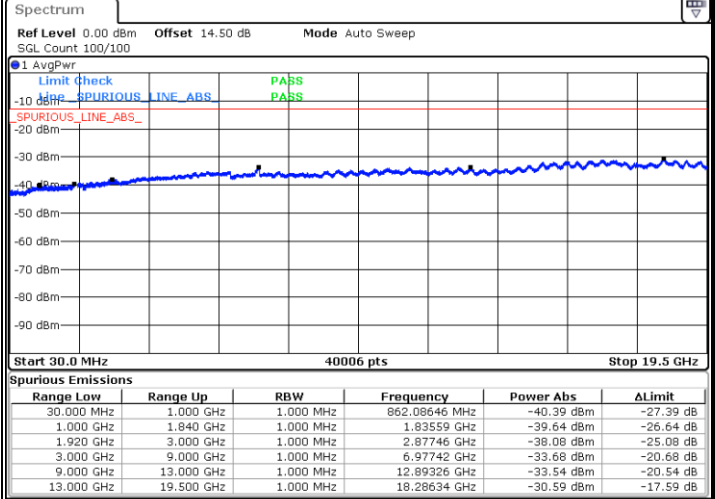

Middle Channel / 64QAM

Date: 19.MAY.2019 13:22:37

Date: 19.MAY.2019 13:27:35

Highest Channel / 64QAM

Date: 19.MAY.2019 13:30:51

LTE Band 2 / 10MHz

Lowest Channel / 64QAM

Middle Channel / 64QAM

Date: 19.MAY.2019 13:36:51

Date: 19.MAY.2019 13:39:10

Highest Channel / 64QAM

Date: 19.MAY.2019 13:41:16

LTE Band 2 / 15MHz

Lowest Channel / 64QAM

Middle Channel / 64QAM

Date: 19.MAY.2019 13:46:59

Date: 19.MAY.2019 13:56:35

Highest Channel / 64QAM

Date: 19.MAY.2019 13:59:12

LTE Band 2 / 20MHz

Lowest Channel / 64QAM

Middle Channel / 64QAM

Date: 19.MAY.2019 14:02:46

Date: 19.MAY.2019 14:06:44