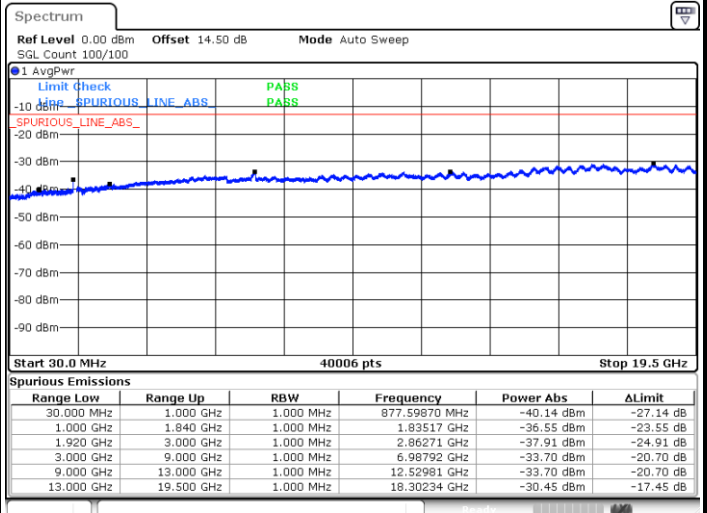

Date: 19.MAY.2019 13:56:35

Highest Channel / 64QAM

Date: 19.MAY.2019 13:59:12

LTE Band 2 / 20MHz

Lowest Channel / 64QAM

Middle Channel / 64QAM

Date: 19.MAY.2019 14:02:46

Date: 19.MAY.2019 14:06:44

Highest Channel / 64QAM

Date: 19.MAY.2019 14:07:35

LTE Band 4 / 1.4MHz

Lowest Channel / QPSK

Lowest Channel / 16QAM

Date: 19.MAY.2019 00:11:18

Date: 19.MAY.2019 00:12:14

Middle Channel / QPSK