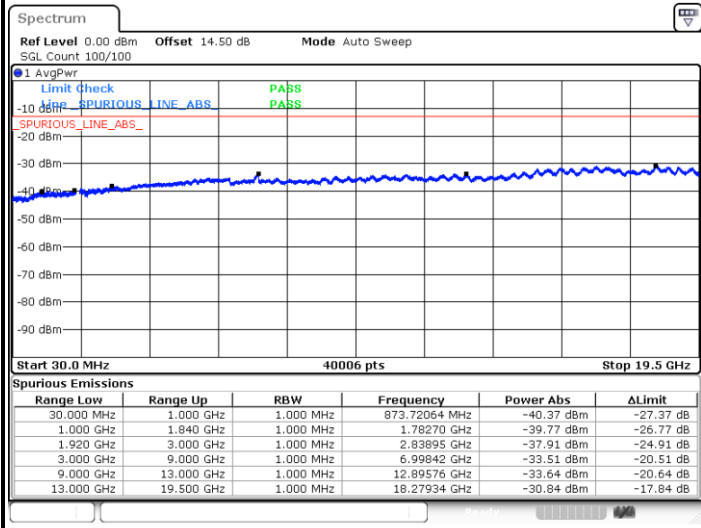

LTE Band 2 / 1.4MHz

Lowest Channel / 64QAM

Middle Channel / 64QAM

Date: 19.MAY.2019 12:50:28

Date: 19.MAY.2019 12:51:58

Highest Channel / 64QAM

Date: 19.MAY.2019 12:55:35

LTE Band 2 / 3MHz

Lowest Channel / 64QAM

Middle Channel / 64QAM

Date: 19.MAY.2019 13:09:11

Date: 19.MAY.2019 13:10:02

Highest Channel / 64QAM

Date: 19.MAY.2019 13:13:53

LTE Band 2 / 5MHz

Lowest Channel / 64QAM

Middle Channel / 64QAM

Date: 19.MAY.2019 13:22:37

Date: 19.MAY.2019 13:27:35

Highest Channel / 64QAM

Date: 19.MAY.2019 13:30:51

LTE Band 2 / 10MHz

Lowest Channel / 64QAM

Middle Channel / 64QAM