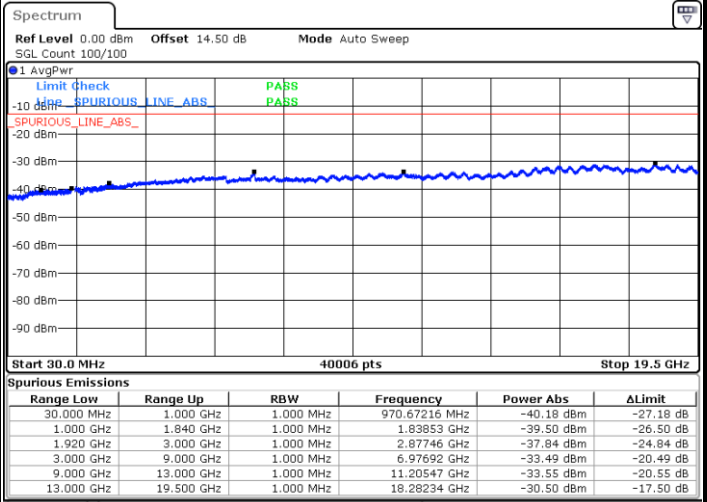

Date: 19.MAY.2019 13:35:01

Lowest Channel / 16QAM

Date: 19.MAY.2019 13:35:55

LTE Band 2 / 10MHz

Middle Channel / QPSK

Middle Channel / 16QAM

Date: 19.MAY.2019 13:37:36

Date: 19.MAY.2019 13:38:25

Highest Channel / QPSK

Highest Channel / 16QAM

Date: 19.MAY.2019 13:39:52

Date: 19.MAY.2019 13:40:34

LTE Band 2 / 15MHz

Lowest Channel / QPSK

Lowest Channel / 16QAM

Date: 19.MAY.2019 13:45:06

Date: 19.MAY.2019 13:46:06

Middle Channel / QPSK

Middle Channel / 16QAM

Date: 19.MAY.2019 13:47:41

Date: 19.MAY.2019 13:48:22

LTE Band 2 / 15MHz

Highest Channel / QPSK

Date: 19.MAY.2019 13:57:23

Highest Channel / 16QAM

Date: 19.MAY.2019 13:58:07

LTE Band 2 / 20MHz

Lowest Channel / QPSK

Date: 19.MAY.2019 14:04:34

Lowest Channel / 16QAM

Date: 19.MAY.2019 14:03:42

LTE Band 2 / 20MHz