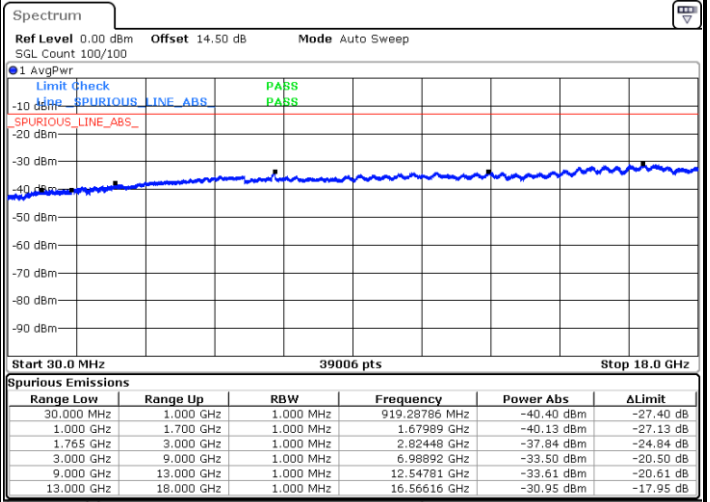

Highest Channel / 16QAM

Date: 19.MAY.2019 01:32:37

LTE Band 4 / 15MHz

Lowest Channel / QPSK

Lowest Channel / 16QAM

Date: 19.MAY.2019 01:53:50

Date: 19.MAY.2019 01:54:46

Middle Channel / QPSK

Middle Channel / 16QAM

Date: 19.MAY.2019 01:56:23

Date: 19.MAY.2019 01:57:19

LTE Band 4 / 15MHz

Highest Channel / QPSK

Date: 19.MAY.2019 02:03:34

Highest Channel / 16QAM

Date: 19.MAY.2019 02:04:30

LTE Band 4 / 20MHz

Lowest Channel / QPSK

Date: 19.MAY.2019 02:11:31

Lowest Channel / 16QAM

Date: 19.MAY.2019 02:12:26

LTE Band 4 / 20MHz

Middle Channel / QPSK

Date: 19.MAY.2019 02:14:04