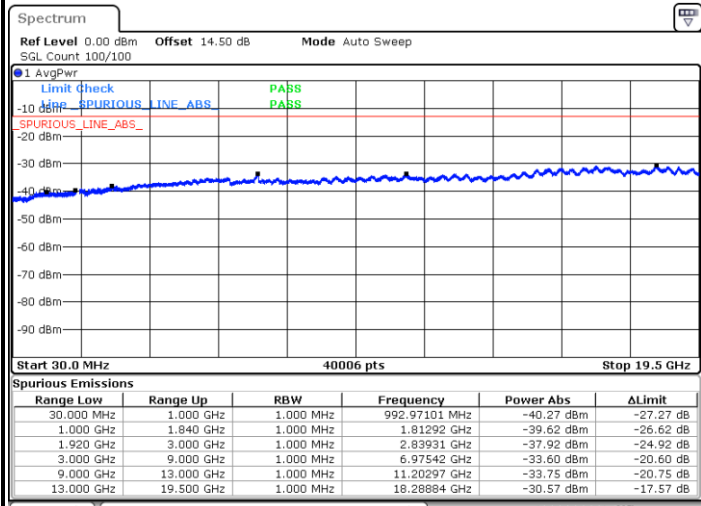

Date: 19.MAY.2019 13:56:35

Highest Channel / 64QAM

Date: 19.MAY.2019 13:59:12

LTE Band 2 / 20MHz

Lowest Channel / 64QAM

Middle Channel / 64QAM

Date: 19.MAY.2019 14:02:46

Date: 19.MAY.2019 14:06:44

Highest Channel / 64QAM

Date: 19.MAY.2019 14:07:35

LTE Band 4 / 1.4MHz

Lowest Channel / QPSK

Lowest Channel / 16QAM

Date: 19.MAY.2019 00:11:18

Date: 19.MAY.2019 00:12:14

Middle Channel / QPSK