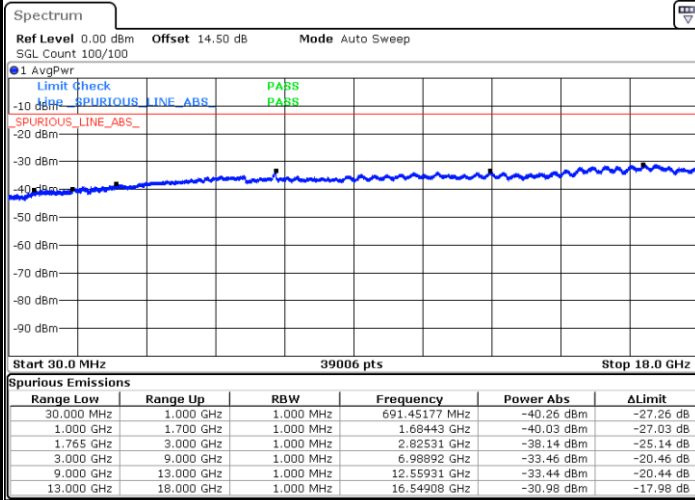

Highest Channel / 64QAM

Date: 19.MAY.2019 14:07:35

LTE Band 4 / 1.4MHz

Lowest Channel / QPSK

Lowest Channel / 16QAM

Date: 19.MAY.2019 00:11:18

Date: 19.MAY.2019 00:12:14

Middle Channel / QPSK

Middle Channel / 16QAM

Date: 19.MAY.2019 00:13:50

Date: 19.MAY.2019 00:14:46

LTE Band 4 / 1.4MHz

Highest Channel / QPSK

Date: 19.MAY.2019 00:21:03

Highest Channel / 16QAM

Date: 19.MAY.2019 00:21:59