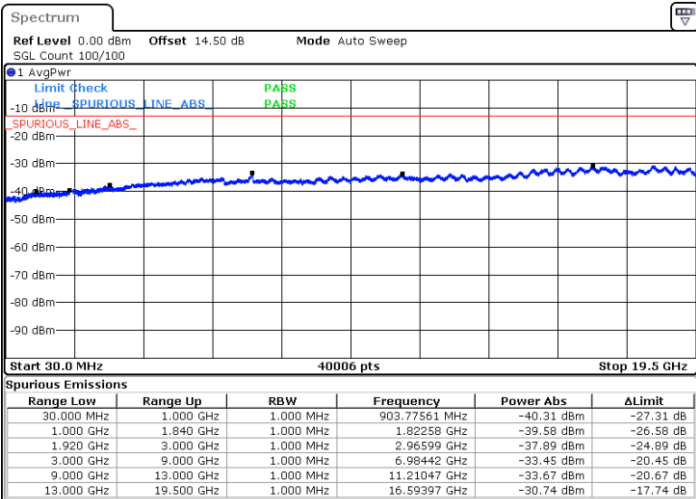

LTE Band 2 / 5MHz

Lowest Channel / QPSK

Lowest Channel / 16QAM

Date: 19.MAY.2019 13:24:46

Date: 19.MAY.2019 13:23:42

Middle Channel / QPSK

Middle Channel / 16QAM

Date: 19.MAY.2019 13:25:27

Date: 19.MAY.2019 13:26:07

LTE Band 2 / 5MHz

Highest Channel / QPSK

Date: 19.MAY.2019 13:29:24

Highest Channel / 16QAM

Date: 19.MAY.2019 13:30:11

LTE Band 2 / 10MHz

Lowest Channel / QPSK