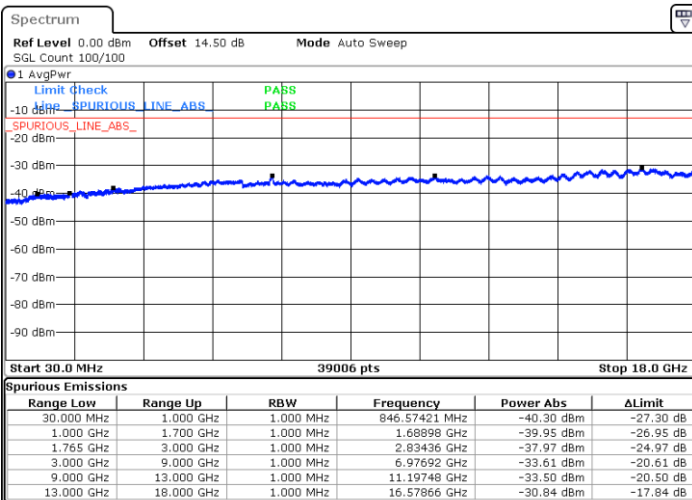

Date: 19.MAY.2019 13:56:35

Highest Channel / 64QAM

Date: 19.MAY.2019 13:59:12

LTE Band 2 / 20MHz

Lowest Channel / 64QAM

Middle Channel / 64QAM

Date: 19.MAY.2019 14:02:46

Date: 19.MAY.2019 14:06:44

Highest Channel / 64QAM

Date: 19.MAY.2019 14:07:35

LTE Band 4 / 1.4MHz

Lowest Channel / QPSK

Lowest Channel / 16QAM

Date: 19.MAY.2019 00:11:18

Date: 19.MAY.2019 00:12:14

Middle Channel / QPSK

Middle Channel / 16QAM

Date: 19.MAY.2019 00:13:50

Date: 19.MAY.2019 00:14:46

LTE Band 4 / 1.4MHz

Highest Channel / QPSK

Date: 19.MAY.2019 00:21:03

Highest Channel / 16QAM

Date: 19.MAY.2019 00:21:59