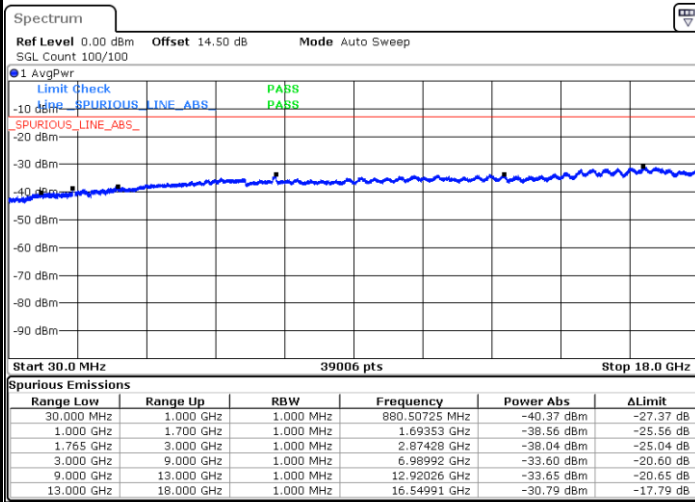

Highest Channel / 16QAM

Date: 19.MAY.2019 01:32:37

LTE Band 4 / 15MHz

Lowest Channel / QPSK

Lowest Channel / 16QAM

Date: 19.MAY.2019 01:53:50

Date: 19.MAY.2019 01:54:46

Middle Channel / QPSK

Middle Channel / 16QAM

Date: 19.MAY.2019 01:56:23

Date: 19.MAY.2019 01:57:19

LTE Band 4 / 15MHz

Highest Channel / QPSK

Date: 19.MAY.2019 02:03:34

Highest Channel / 16QAM

Date: 19.MAY.2019 02:04:30

LTE Band 4 / 20MHz

Lowest Channel / QPSK

Date: 19.MAY.2019 02:11:31

Lowest Channel / 16QAM

Date: 19.MAY.2019 02:12:26

LTE Band 4 / 20MHz

Middle Channel / QPSK

Date: 19.MAY.2019 02:14:04