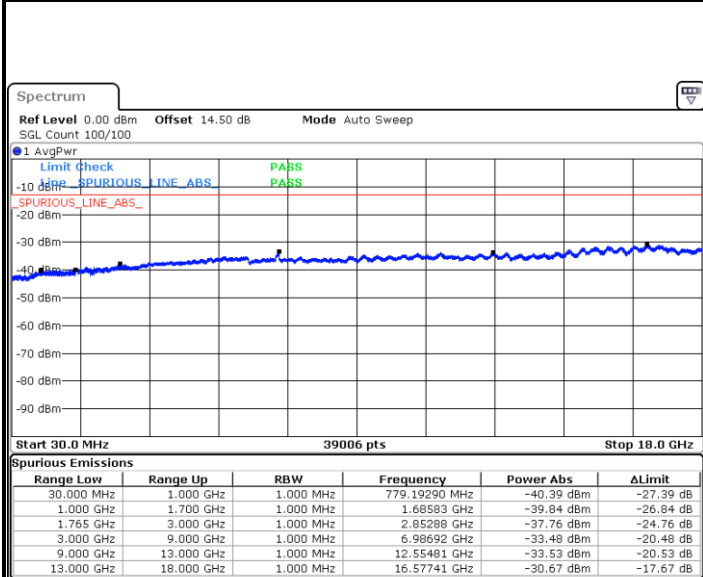

Lowest Channel / 16QAM

Date: 19.MAY.2019 01:03:14

Date: 19.MAY.2019 01:04:10

Middle Channel / QPSK

Middle Channel / 16QAM

Date: 19.MAY.2019 01:05:47

Date: 19.MAY.2019 01:06:43

LTE Band 4 / 5MHz

Highest Channel / QPSK

Date: 19.MAY.2019 01:12:59

Highest Channel / 16QAM

Date: 19.MAY.2019 01:13:55

LTE Band 4 / 10MHz

Lowest Channel / QPSK

Date: 19.MAY.2019 01:21:56

Lowest Channel / 16QAM

Date: 19.MAY.2019 01:22:52

LTE Band 4 / 10MHz

Middle Channel / QPSK

Date: 19.MAY.2019 01:24:29

Middle Channel / 16QAM

Date: 19.MAY.2019 01:25:25

Highest Channel / QPSK

Date: 19.MAY.2019 01:31:41