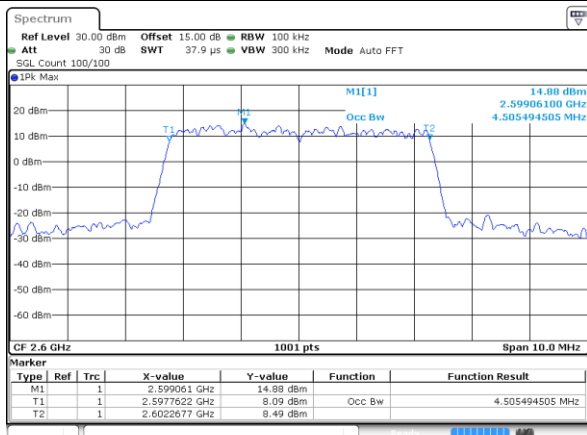

Middle Channel / 5MHz / QPSK

Date: 22 MAY 2019 15:16:38