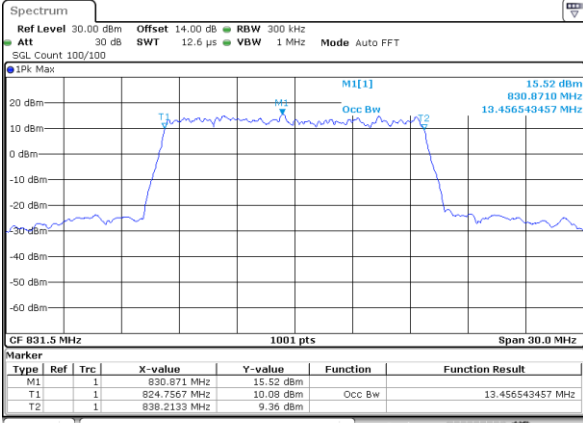

Date: 19_MAY.2019 10:18:40

Highest Channel / 5MHz / 16QAM

Date: 19_MAY.2019 10:18:58

LTE Band 26

Lowest Channel / 10MHz / QPSK

Date: 19_MAY.2019 10:19:29

Lowest Channel / 10MHz / 16QAM

Date: 19_MAY.2019 10:19:39

Middle Channel / 10MHz / QPSK

Date: 19_MAY.2019 10:20:09

Middle Channel / 10MHz / 16QAM

Date: 19_MAY.2019 10:20:19

Highest Channel / 10MHz / QPSK

Date: 19_MAY.2019 10:20:49

Highest Channel / 10MHz / 16QAM

Date: 19_MAY.2019 10:20:59

LTE Band 26

Lowest Channel / 15MHz / QPSK

Date: 19_MAY.2019 10:21:30

Lowest Channel / 15MHz / 16QAM

Date: 19_MAY.2019 10:21:40

Middle Channel / 15MHz / QPSK

Date: 19_MAY.2019 10:22:10

Middle Channel / 15MHz / 16QAM