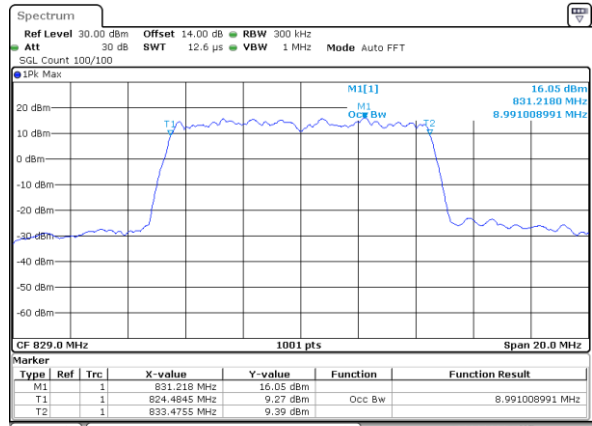

Highest Channel / 3MHz / 64QAM

Date: 19_MAY_2019 11:54:29

LTE Band 26

Lowest Channel / 5MHz / 64QAM

Date: 19_MAY_2019 11:54:49

Lowest Channel / 10MHz / 64QAM

Date: 19_MAY_2019 11:55:49

Middle Channel / 5MHz / 64QAM

Date: 19_MAY_2019 11:55:09

Middle Channel / 10MHz / 64QAM

Date: 19_MAY_2019 11:56:09

Highest Channel / 5MHz / 64QAM

Date: 19_MAY_2019 11:55:29

Highest Channel / 10MHz / 64QAM

Date: 19_MAY_2019 11:56:29

LTE Band 26