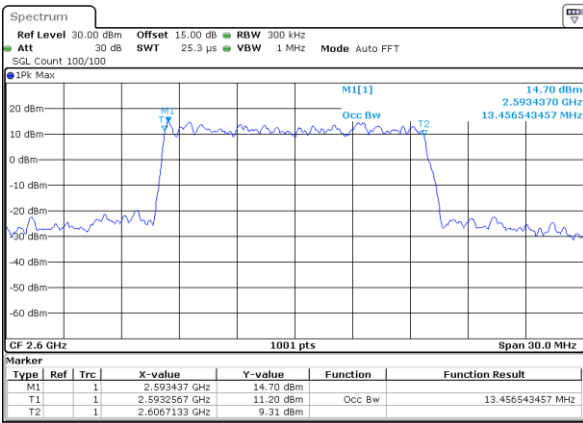

LTE Band 41

Lowest Channel / 15MHz / QPSK

Date: 22 MAY 2019 15:21:43

Lowest Channel / 15MHz / 16QAM

Date: 22 MAY 2019 15:22:04

Middle Channel / 15MHz / QPSK

Date: 22 MAY 2019 15:22:44

Middle Channel / 15MHz / 16QAM

Date: 22 MAY 2019 15:23:05

Highest Channel / 15MHz / QPSK

Date: 22 MAY 2019 15:23:45

Highest Channel / 15MHz / 16QAM

Date: 22 MAY 2019 15:24:06

LTE Band 41

Lowest Channel / 20MHz / QPSK

Date: 22 MAY 2019 15:24:46