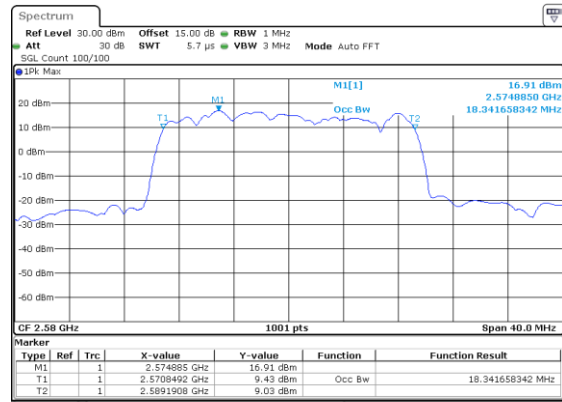

Lowest Channel / 20MHz / 64QAM