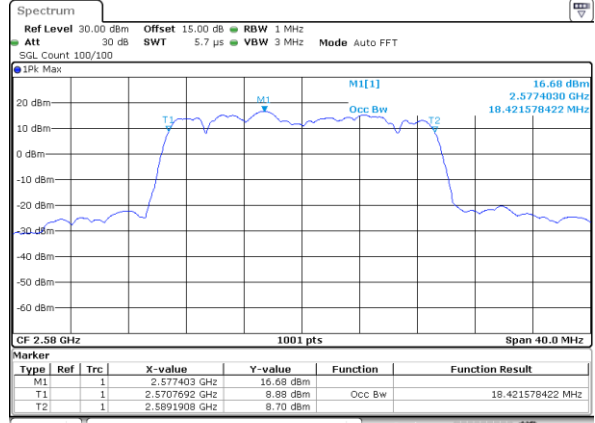

Date: 21.MAY.2019 19:21:07

Highest Channel / 15MHz / 16QAM

Date: 21.MAY.2019 19:21:17

LTE Band 38

Lowest Channel / 20MHz / QPSK

Date: 21.MAY.2019 19:21:47

Lowest Channel / 20MHz / 16QAM

Date: 21.MAY.2019 19:21:57