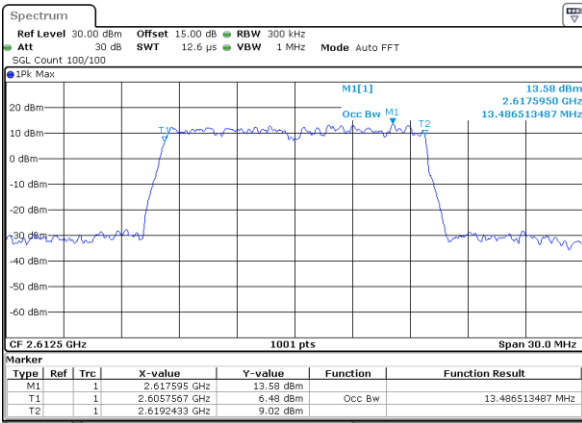

Date: 21.MAY.2019 19:19:17

Lowest Channel / 15MHz / 16QAM

Date: 21.MAY.2019 19:19:27

Middle Channel / 15MHz / QPSK

Date: 21.MAY.2019 19:20:26

Middle Channel / 15MHz / 16QAM

Date: 21.MAY.2019 19:20:37

Highest Channel / 15MHz / QPSK

Date: 21.MAY.2019 19:21:07

Highest Channel / 15MHz / 16QAM

Date: 21.MAY.2019 19:21:17

LTE Band 38

Lowest Channel / 20MHz / QPSK

Date: 21.MAY.2019 19:21:47

Lowest Channel / 20MHz / 16QAM

Date: 21.MAY.2019 19:21:57