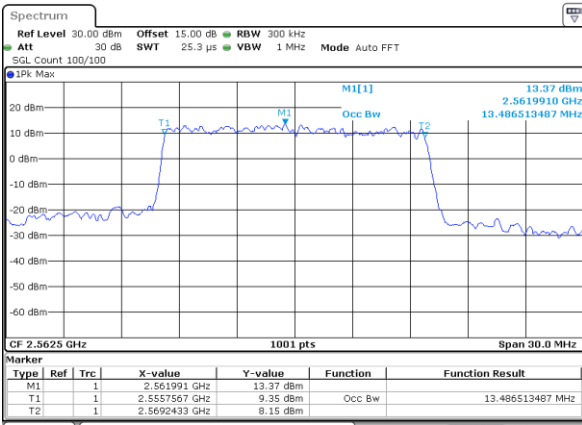

Lowest Channel / 20MHz / 64QAM

Date: 21 MAY 2019 17:51:21

Middle Channel / 15MHz / 64QAM

Date: 21 MAY 2019 17:49:59

Middle Channel / 20MHz / 64QAM

Date: 21 MAY 2019 18:01:01

Highest Channel / 15MHz / 64QAM

Date: 21 MAY 2019 17:48:48