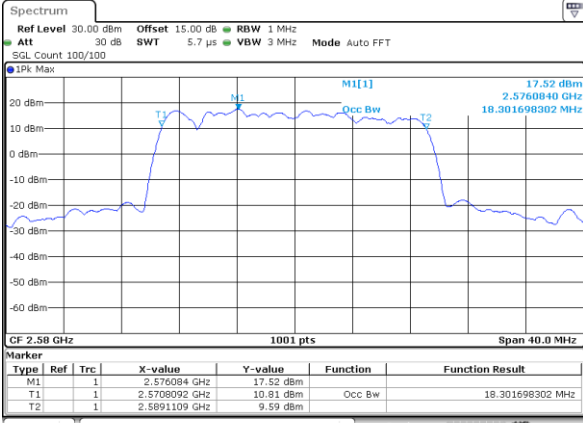

Date: 21.MAY.2019 19:21:07

Highest Channel / 15MHz / 16QAM

Date: 21.MAY.2019 19:21:17

LTE Band 38

Lowest Channel / 20MHz / QPSK

Date: 21.MAY.2019 19:21:47

Lowest Channel / 20MHz / 16QAM

Date: 21.MAY.2019 19:21:57