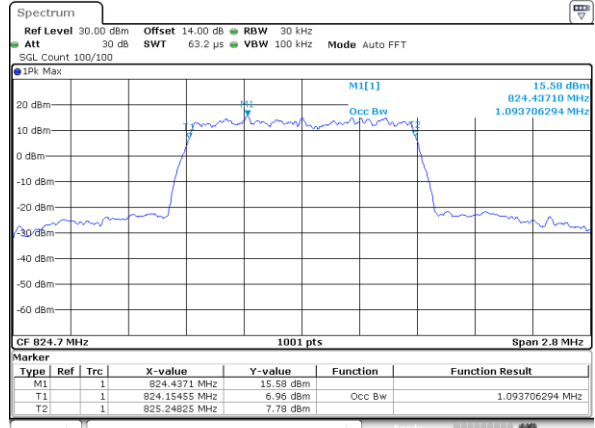

Highest Channel / 20MHz / 64QAM

Date: 21 MAY 2019 17:56:51

LTE Band 26

Lowest Channel / 1.4MHz / QPSK

Lowest Channel / 1.4MHz / 16QAM

Middle Channel / 1.4MHz / QPSK

Middle Channel / 1.4MHz / 16QAM

Highest Channel / 1.4MHz / QPSK

Highest Channel / 1.4MHz / 16QAM

LTE Band 26

Lowest Channel / 3MHz / QPSK

Date: 19.MAY.2019 10:15:27

Lowest Channel / 3MHz / 16QAM

Date: 19.MAY.2019 10:15:37

Middle Channel / 3MHz / QPSK

Date: 19.MAY.2019 10:16:07