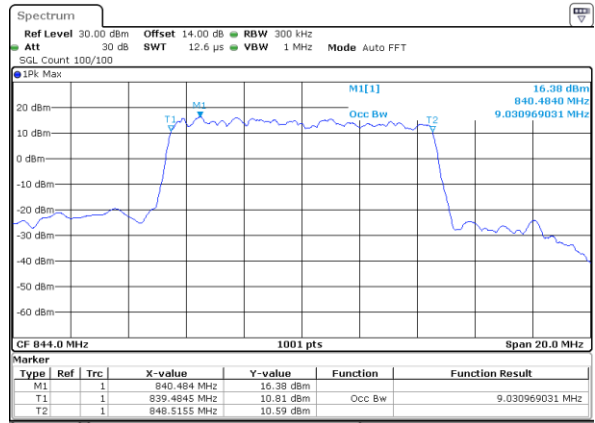

Date: 19_MAY.2019 10:18:40

Highest Channel / 5MHz / 16QAM

Date: 19_MAY.2019 10:18:58

LTE Band 26

Lowest Channel / 10MHz / QPSK

Date: 19_MAY.2019 10:19:29

Lowest Channel / 10MHz / 16QAM

Date: 19_MAY.2019 10:19:39

Middle Channel / 10MHz / QPSK

Date: 19_MAY.2019 10:20:09

Middle Channel / 10MHz / 16QAM

Date: 19_MAY.2019 10:20:19

Highest Channel / 10MHz / QPSK

Date: 19_MAY.2019 10:20:49

Highest Channel / 10MHz / 16QAM

Date: 19_MAY.2019 10:20:59

LTE Band 26

Lowest Channel / 15MHz / QPSK

Date: 19_MAY.2019 10:21:30

Lowest Channel / 15MHz / 16QAM

Date: 19_MAY.2019 10:21:40

Middle Channel / 15MHz / QPSK

Date: 19_MAY.2019 10:22:10

Middle Channel / 15MHz / 16QAM