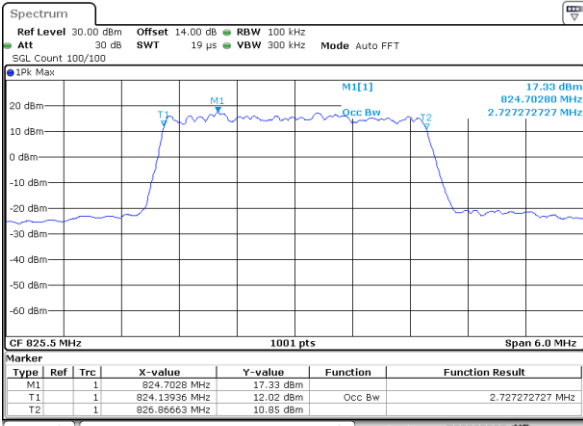

LTE Band 26

Lowest Channel / 3MHz / QPSK

Date: 19.MAY.2019 10:15:27