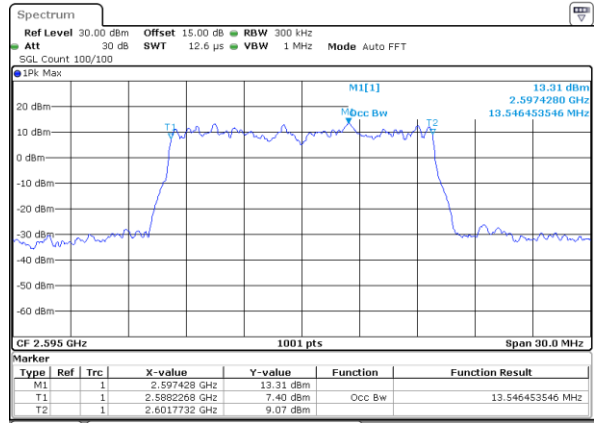

Middle Channel / 10MHz / 16QAM

Date: 21.MAY.2019 19:18:07

Highest Channel / 10MHz / QPSK

Date: 21.MAY.2019 19:18:37

Highest Channel / 10MHz / 16QAM

Date: 21.MAY.2019 19:18:47

LTE Band 38

Lowest Channel / 15MHz / QPSK

Date: 21.MAY.2019 19:19:17

Lowest Channel / 15MHz / 16QAM

Date: 21.MAY.2019 19:19:27

Middle Channel / 15MHz / QPSK

Date: 21.MAY.2019 19:20:26

Middle Channel / 15MHz / 16QAM

Date: 21.MAY.2019 19:20:37

Highest Channel / 15MHz / QPSK

Date: 21.MAY.2019 19:21:07

Highest Channel / 15MHz / 16QAM

Date: 21.MAY.2019 19:21:17

LTE Band 38

Lowest Channel / 20MHz / QPSK

Date: 21.MAY.2019 19:21:47

Lowest Channel / 20MHz / 16QAM

Date: 21.MAY.2019 19:21:57