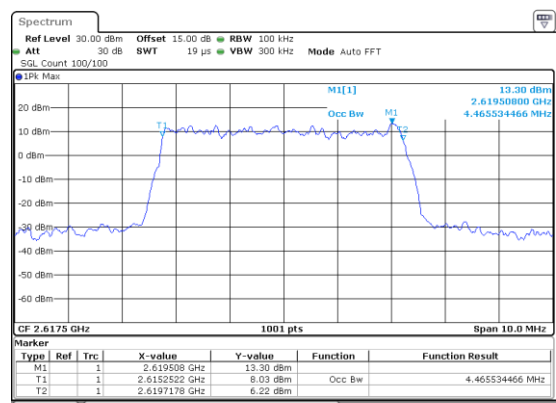

LTE Band 38

Lowest Channel / 5MHz / 64QAM

Lowest Channel / 10MHz / 64QAM

Middle Channel / 5MHz / 64QAM

Middle Channel / 10MHz / 64QAM

Highest Channel / 5MHz / 64QAM

Highest Channel / 10MHz / 64QAM

LTE Band 38

Lowest Channel / 15MHz / 64QAM

Lowest Channel / 20MHz / 64QAM

Middle Channel / 15MHz / 64QAM

Middle Channel / 20MHz / 64QAM

Highest Channel / 15MHz / 64QAM

Highest Channel / 20MHz / 64QAM

LTE Band 41

Lowest Channel / 5MHz / QPSK