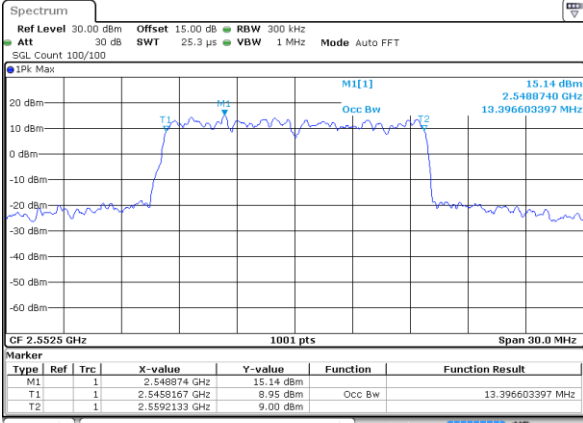

LTE Band 41

Lowest Channel / 15MHz / QPSK

Date: 22 MAY 2019 15:21:43