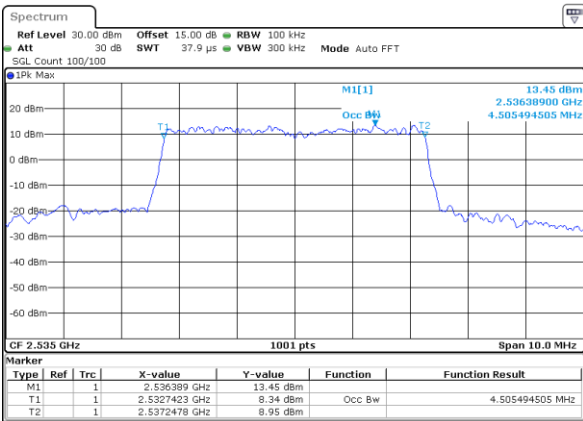

LTE Band 7

Lowest Channel / 5MHz / 64QAM

Date: 21 MAY 2019 17:03:12

Lowest Channel / 10MHz / 64QAM

Date: 21 MAY 2019 17:16:10

Middle Channel / 5MHz / 64QAM

Date: 21 MAY 2019 17:03:23

Middle Channel / 10MHz / 64QAM

Date: 21 MAY 2019 17:38:14

Highest Channel / 5MHz / 64QAM

Date: 21 MAY 2019 17:03:33

Highest Channel / 10MHz / 64QAM

Date: 21 MAY 2019 17:36:13

LTE Band 7

Lowest Channel / 15MHz / 64QAM

Date: 21 MAY 2019 17:42:23