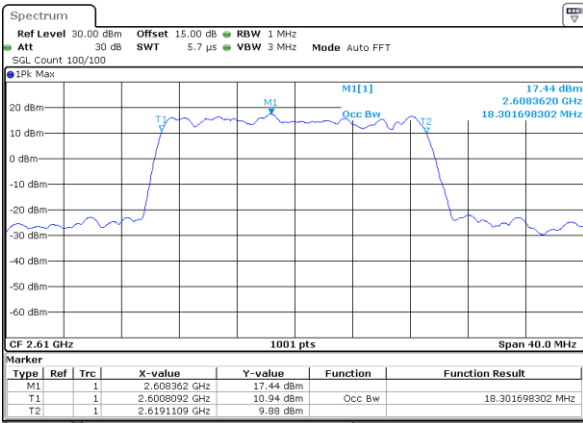

Date: 21.MAY.2019 19:21:07

Highest Channel / 15MHz / 16QAM

Date: 21.MAY.2019 19:21:17

LTE Band 38

Lowest Channel / 20MHz / QPSK

Date: 21.MAY.2019 19:21:47

Lowest Channel / 20MHz / 16QAM

Date: 21.MAY.2019 19:21:57

Middle Channel / 20MHz / QPSK

Date: 21.MAY.2019 19:22:08

Middle Channel / 20MHz / 16QAM

Date: 21.MAY.2019 19:22:18

Highest Channel / 20MHz / QPSK

Date: 21.MAY.2019 19:23:08

Highest Channel / 20MHz / 16QAM

Date: 21.MAY.2019 19:23:18

LTE Band 38

Lowest Channel / 5MHz / 64QAM

Lowest Channel / 10MHz / 64QAM

Middle Channel / 5MHz / 64QAM

Middle Channel / 10MHz / 64QAM

Highest Channel / 5MHz / 64QAM

Highest Channel / 10MHz / 64QAM

LTE Band 38