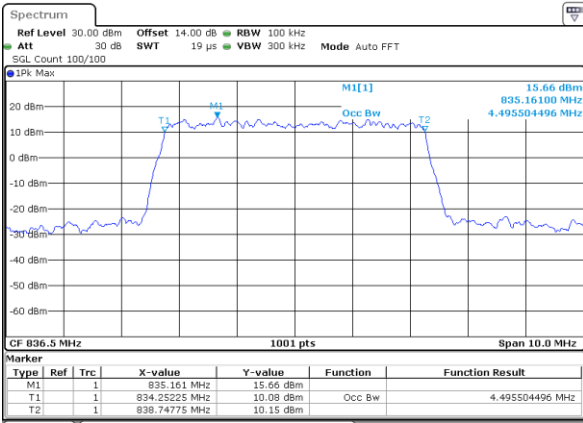

Middle Channel / 5MHz / QPSK

Date: 19_MAY.2019 10:18:00