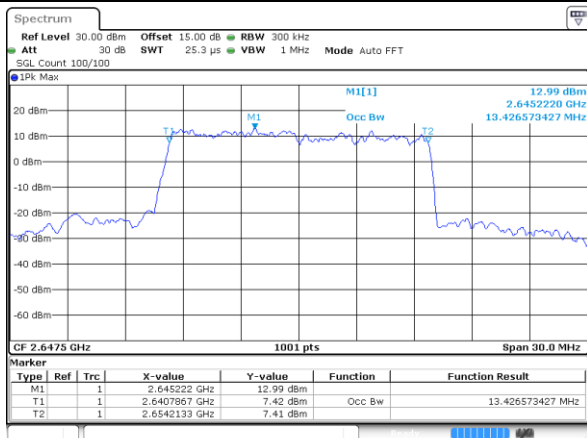

Lowest Channel / 15MHz / 64QAM

Date: 22 MAY 2019 15:22:24

Lowest Channel / 20MHz / 64QAM

Date: 22 MAY 2019 15:25:27

Middle Channel / 15MHz / 64QAM

Date: 22 MAY 2019 15:23:25

Middle Channel / 20MHz / 64QAM

Date: 22 MAY 2019 15:26:28

Highest Channel / 15MHz / 64QAM

Date: 22 MAY 2019 15:24:26

Highest Channel / 20MHz / 64QAM

Date: 22 MAY 2019 15:27:29

Conducted Band Edge