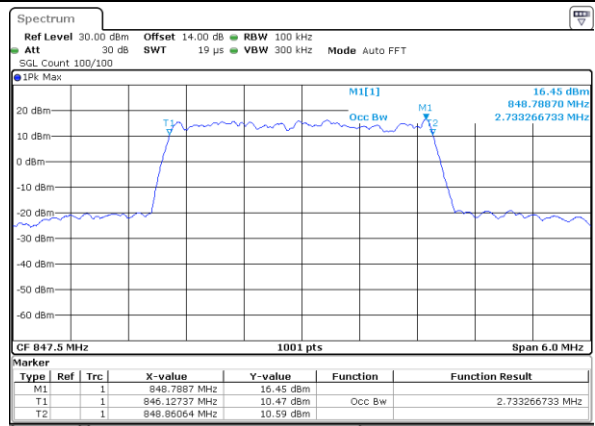

Middle Channel / 3MHz / 16QAM

Date: 19.MAY.2019 10:16:17

Highest Channel / 3MHz / QPSK

Date: 19.MAY.2019 10:16:47

Highest Channel / 3MHz / 16QAM

Date: 19.MAY.2019 10:16:58

LTE Band 26

Lowest Channel / 5MHz / QPSK