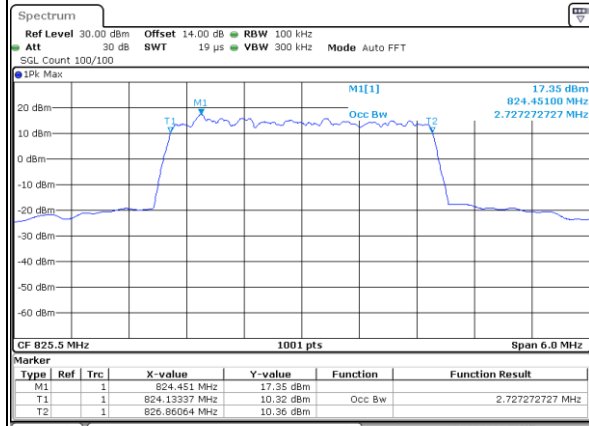

Lowest Channel / 3MHz / 64QAM

Date: 19_MAY_2019 11:53:48