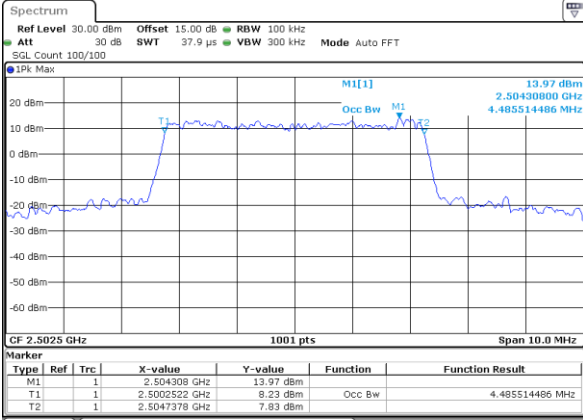

LTE Band 7

Lowest Channel / 5MHz / 64QAM

Date: 21 MAY 2019 17:03:12

Lowest Channel / 10MHz / 64QAM

Date: 21 MAY 2019 17:16:10

Middle Channel / 5MHz / 64QAM

Date: 21 MAY 2019 17:03:23

Middle Channel / 10MHz / 64QAM

Date: 21 MAY 2019 17:38:14

Highest Channel / 5MHz / 64QAM

Date: 21 MAY 2019 17:03:33

Highest Channel / 10MHz / 64QAM

Date: 21 MAY 2019 17:36:13

LTE Band 7

Lowest Channel / 15MHz / 64QAM

Date: 21 MAY 2019 17:42:23