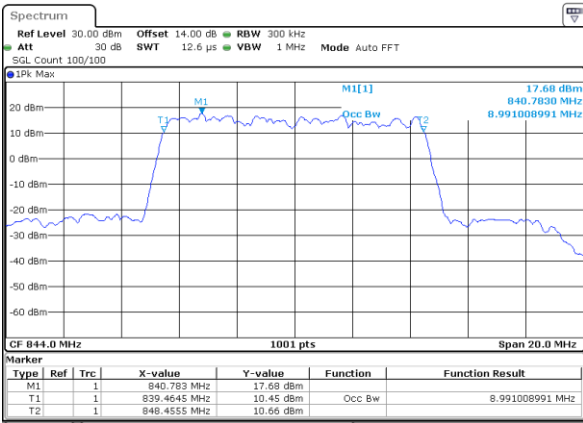

Middle Channel / 10MHz / QPSK

Date: 19_MAY.2019 10:20:09

Middle Channel / 10MHz / 16QAM

Date: 19_MAY.2019 10:20:19

Highest Channel / 10MHz / QPSK

Date: 19_MAY.2019 10:20:49

Highest Channel / 10MHz / 16QAM

Date: 19_MAY.2019 10:20:59