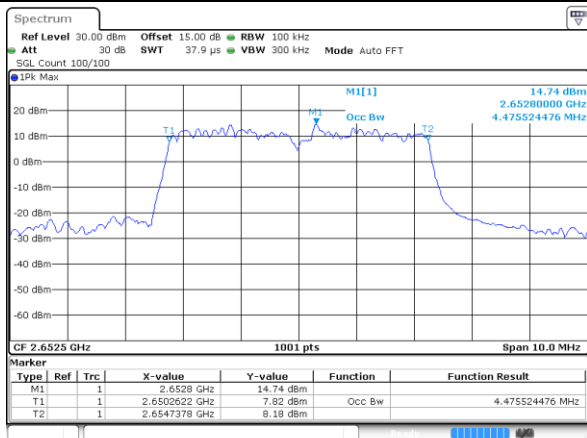

Highest Channel / 20MHz / 16QAM

Date: 22 MAY 2019 15:27:09

LTE Band 41

Lowest Channel / 5MHz / 64QAM

Date: 22 MAY 2019 15:16:18

Lowest Channel / 10MHz / 64QAM

Date: 22 MAY 2019 15:19:21

Middle Channel / 5MHz / 64QAM

Date: 22 MAY 2019 15:17:19

Middle Channel / 10MHz / 64QAM

Date: 22 MAY 2019 15:20:22

Highest Channel / 5MHz / 64QAM

Date: 22 MAY 2019 15:18:20

Highest Channel / 10MHz / 64QAM

Date: 22 MAY 2019 15:21:23

LTE Band 41