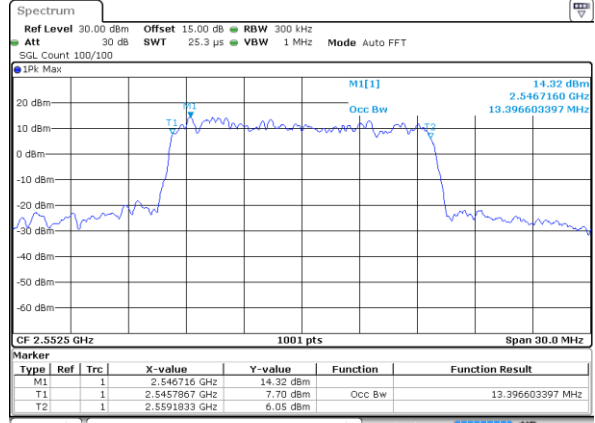

Date: 22 MAY 2019 15:17:39

Highest Channel / 5MHz / 16QAM

Date: 22 MAY 2019 15:18:00

LTE Band 41

Lowest Channel / 10MHz / QPSK

Date: 22 MAY 2019 15:18:40

Lowest Channel / 10MHz / 16QAM

Date: 22 MAY 2019 15:19:01

Middle Channel / 10MHz / QPSK

Date: 22 MAY 2019 15:19:41

Middle Channel / 10MHz / 16QAM

Date: 22 MAY 2019 15:20:01

Highest Channel / 10MHz / QPSK

Date: 22 MAY 2019 15:20:42

Highest Channel / 10MHz / 16QAM

Date: 22 MAY 2019 15:21:02

LTE Band 41

Lowest Channel / 15MHz / QPSK

Date: 22 MAY 2019 15:21:43

Lowest Channel / 15MHz / 16QAM

Date: 22 MAY 2019 15:22:04

Middle Channel / 15MHz / QPSK

Date: 22 MAY 2019 15:22:44

Middle Channel / 15MHz / 16QAM