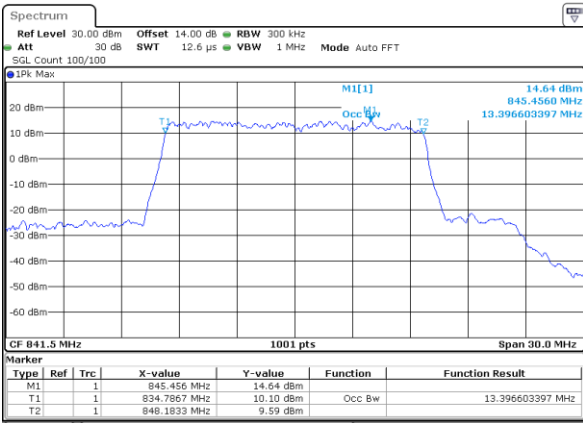

LTE Band 26

Lowest Channel / 15MHz / QPSK

Date: 19_MAY.2019 10:21:30

Lowest Channel / 15MHz / 16QAM

Date: 19_MAY.2019 10:21:40

Middle Channel / 15MHz / QPSK

Date: 19_MAY.2019 10:22:10

Middle Channel / 15MHz / 16QAM

Date: 19_MAY.2019 10:22:20

Highest Channel / 15MHz / QPSK

Date: 19_MAY.2019 10:22:50

Highest Channel / 15MHz / 16QAM

Date: 19_MAY.2019 10:23:00

LTE Band 26

Lowest Channel / 1.4MHz / 64QAM

Date: 19_MAY_2019 11:52:47