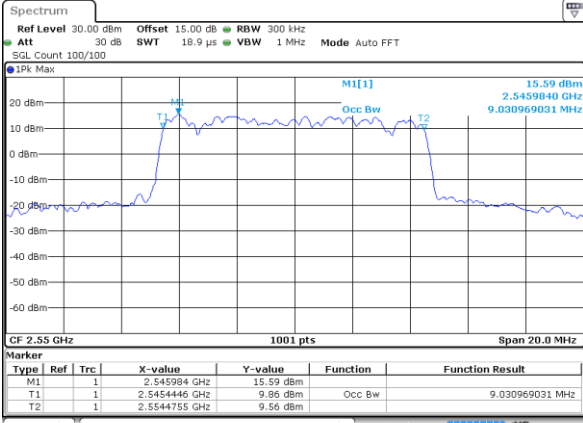

Date: 22 MAY 2019 15:17:39

Highest Channel / 5MHz / 16QAM

Date: 22 MAY 2019 15:18:00

LTE Band 41

Lowest Channel / 10MHz / QPSK

Date: 22 MAY 2019 15:18:40

Lowest Channel / 10MHz / 16QAM

Date: 22 MAY 2019 15:19:01