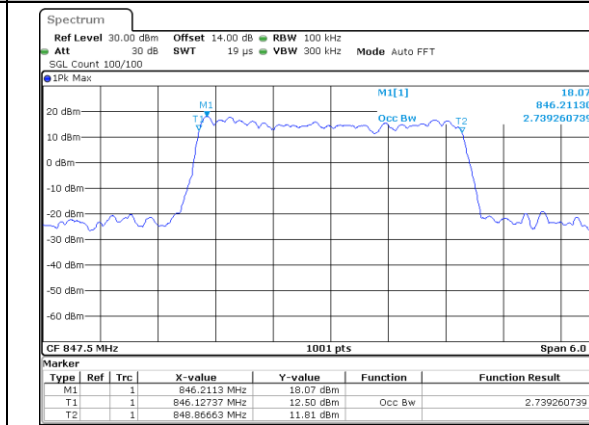

Highest Channel / 3MHz / 64QAM

Date: 19_MAY_2019 11:54:29