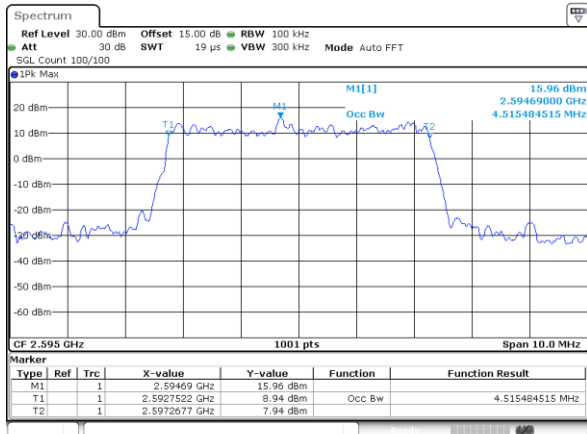

Middle Channel / 5MHz / QPSK

Date: 21.MAY.2019 19:15:55