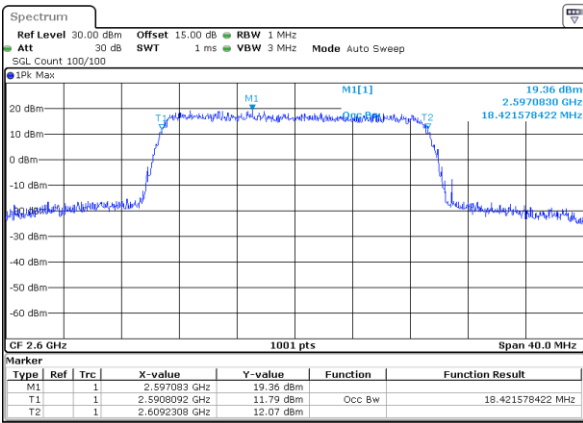

Middle Channel / 20MHz / QPSK

Date: 22 MAY 2019 15:25:47