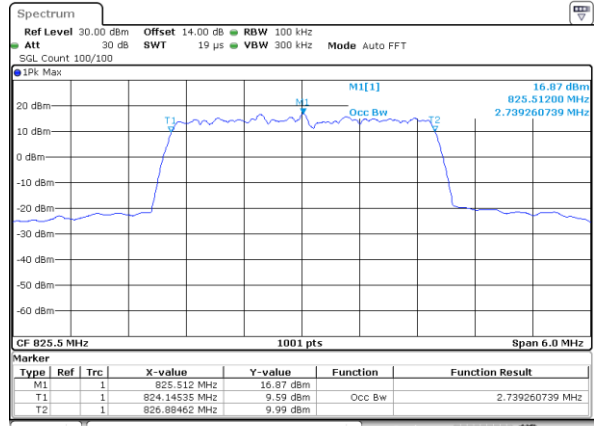

Highest Channel / 20MHz / 64QAM

Date: 21 MAY 2019 17:56:51

LTE Band 26

Lowest Channel / 1.4MHz / QPSK

Lowest Channel / 1.4MHz / 16QAM

Middle Channel / 1.4MHz / QPSK

Middle Channel / 1.4MHz / 16QAM

Highest Channel / 1.4MHz / QPSK

Highest Channel / 1.4MHz / 16QAM

LTE Band 26

Lowest Channel / 3MHz / QPSK

Date: 19.MAY.2019 10:15:27

Lowest Channel / 3MHz / 16QAM

Date: 19.MAY.2019 10:15:37

Middle Channel / 3MHz / QPSK

Date: 19.MAY.2019 10:16:07

Middle Channel / 3MHz / 16QAM

Date: 19.MAY.2019 10:16:17

Highest Channel / 3MHz / QPSK

Date: 19.MAY.2019 10:16:47

Highest Channel / 3MHz / 16QAM

Date: 19.MAY.2019 10:16:58

LTE Band 26

Lowest Channel / 5MHz / QPSK