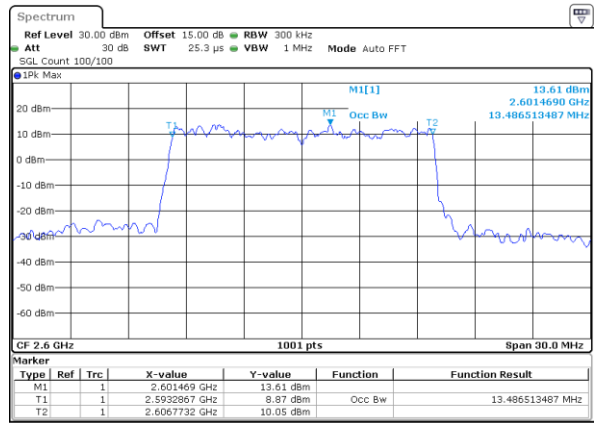

LTE Band 41

Lowest Channel / 15MHz / QPSK

Date: 22 MAY 2019 15:21:43

Lowest Channel / 15MHz / 16QAM

Date: 22 MAY 2019 15:22:04

Middle Channel / 15MHz / QPSK

Date: 22 MAY 2019 15:22:44

Middle Channel / 15MHz / 16QAM

Date: 22 MAY 2019 15:23:05

Highest Channel / 15MHz / QPSK

Date: 22 MAY 2019 15:23:45

Highest Channel / 15MHz / 16QAM

Date: 22 MAY 2019 15:24:06

LTE Band 41

Lowest Channel / 20MHz / QPSK

Date: 22 MAY 2019 15:24:46