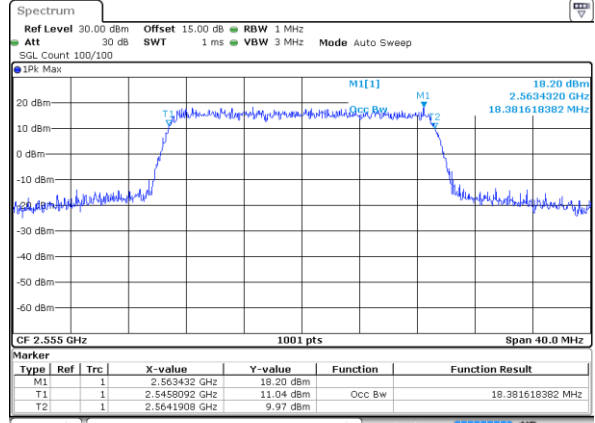

Lowest Channel / 20MHz / 16QAM

Date: 22 MAY 2019 15:25:06