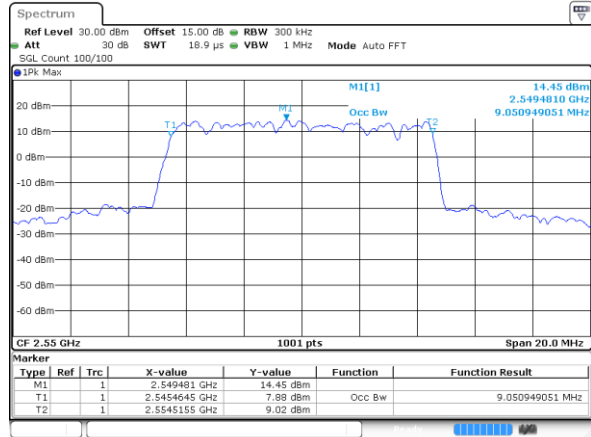

Highest Channel / 20MHz / 16QAM

Date: 22 MAY 2019 15:27:09

LTE Band 41

Lowest Channel / 5MHz / 64QAM

Date: 22 MAY 2019 15:16:18

Lowest Channel / 10MHz / 64QAM

Date: 22 MAY 2019 15:19:21

Middle Channel / 5MHz / 64QAM

Date: 22 MAY 2019 15:17:19

Middle Channel / 10MHz / 64QAM

Date: 22 MAY 2019 15:20:22

Highest Channel / 5MHz / 64QAM

Date: 22 MAY 2019 15:18:20

Highest Channel / 10MHz / 64QAM

Date: 22 MAY 2019 15:21:23

LTE Band 41