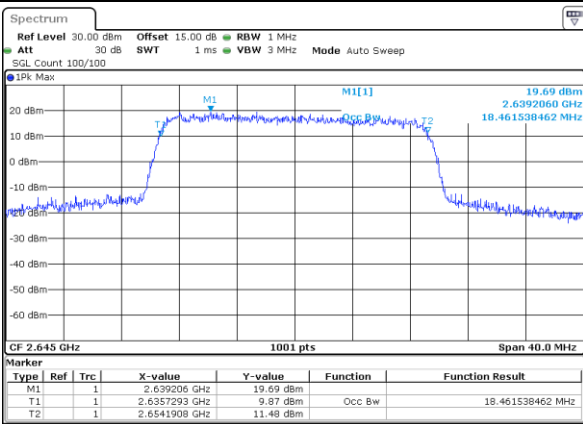

Lowest Channel / 20MHz / 16QAM

Date: 22 MAY 2019 15:25:06

Middle Channel / 20MHz / QPSK

Date: 22 MAY 2019 15:25:47

Middle Channel / 20MHz / 16QAM

Date: 22 MAY 2019 15:26:08

Highest Channel / 20MHz / QPSK

Date: 22 MAY 2019 15:26:49

Highest Channel / 20MHz / 16QAM

Date: 22 MAY 2019 15:27:09

LTE Band 41

Lowest Channel / 5MHz / 64QAM

Date: 22 MAY 2019 15:16:18

Lowest Channel / 10MHz / 64QAM

Date: 22 MAY 2019 15:19:21

Middle Channel / 5MHz / 64QAM