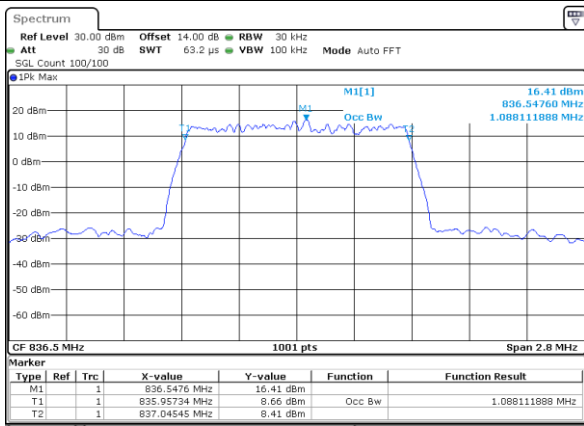

Middle Channel / 1.4MHz / 64QAM

Date: 19_MAY_2019 11:53:08