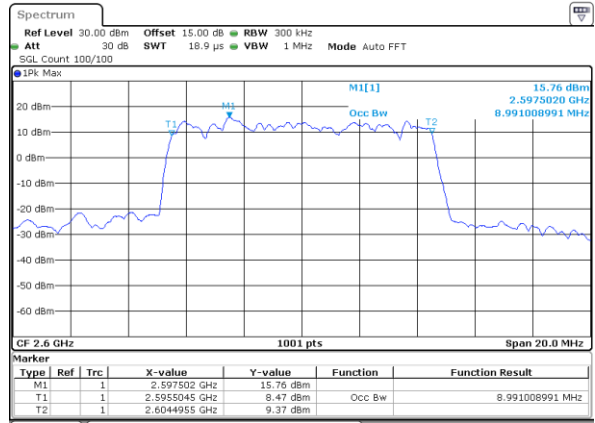

Middle Channel / 10MHz / 16QAM

Date: 22 MAY 2019 15:20:01