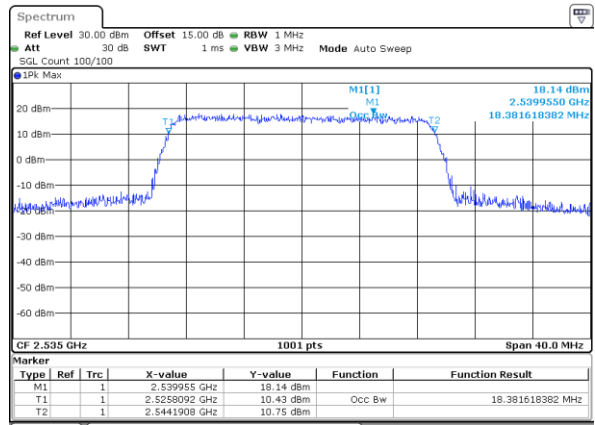

Lowest Channel / 20MHz / 64QAM

Date: 21 MAY 2019 17:51:21

Middle Channel / 15MHz / 64QAM

Date: 21 MAY 2019 17:49:59

Middle Channel / 20MHz / 64QAM

Date: 21 MAY 2019 18:01:01

Highest Channel / 15MHz / 64QAM

Date: 21 MAY 2019 17:48:48

Highest Channel / 20MHz / 64QAM

Date: 21 MAY 2019 17:56:51

LTE Band 26

Lowest Channel / 1.4MHz / QPSK

Lowest Channel / 1.4MHz / 16QAM

Middle Channel / 1.4MHz / QPSK

Middle Channel / 1.4MHz / 16QAM

Highest Channel / 1.4MHz / QPSK