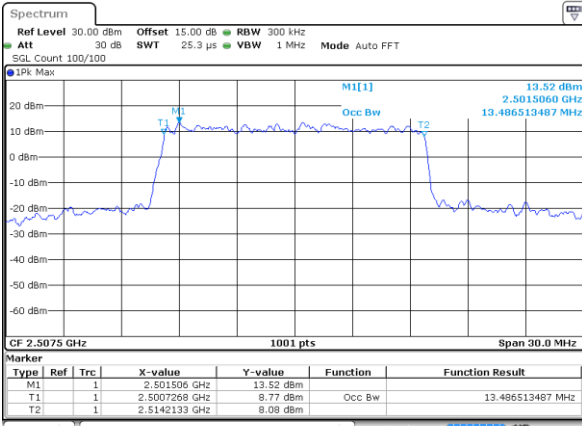

Date: 21 MAY 2019 17:38:14

Highest Channel / 5MHz / 64QAM

Date: 21 MAY 2019 17:03:33

Highest Channel / 10MHz / 64QAM

Date: 21 MAY 2019 17:36:13

LTE Band 7

Lowest Channel / 15MHz / 64QAM

Date: 21 MAY 2019 17:42:23