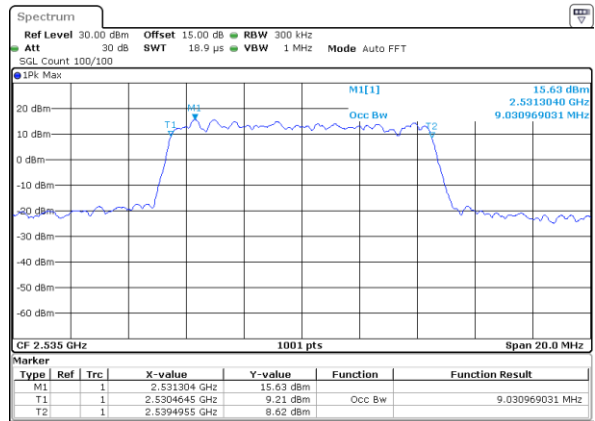

LTE Band 7

Lowest Channel / 5MHz / 64QAM

Date: 21 MAY 2019 17:03:12

Lowest Channel / 10MHz / 64QAM

Date: 21 MAY 2019 17:16:10

Middle Channel / 5MHz / 64QAM

Date: 21 MAY 2019 17:03:23

Middle Channel / 10MHz / 64QAM

Date: 21 MAY 2019 17:38:14

Highest Channel / 5MHz / 64QAM

Date: 21 MAY 2019 17:03:33

Highest Channel / 10MHz / 64QAM

Date: 21 MAY 2019 17:36:13

LTE Band 7

Lowest Channel / 15MHz / 64QAM

Date: 21 MAY 2019 17:42:23