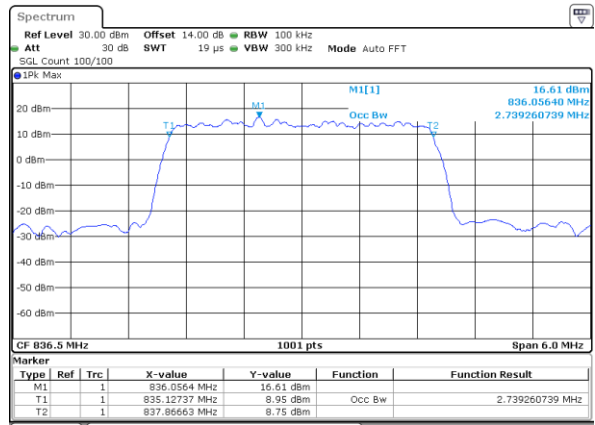

Highest Channel / 20MHz / 64QAM

Date: 21 MAY 2019 17:56:51

LTE Band 26

Lowest Channel / 1.4MHz / QPSK

Lowest Channel / 1.4MHz / 16QAM

Middle Channel / 1.4MHz / QPSK

Middle Channel / 1.4MHz / 16QAM

Highest Channel / 1.4MHz / QPSK

Highest Channel / 1.4MHz / 16QAM

LTE Band 26

Lowest Channel / 3MHz / QPSK

Date: 19.MAY.2019 10:15:27

Lowest Channel / 3MHz / 16QAM

Date: 19.MAY.2019 10:15:37

Middle Channel / 3MHz / QPSK

Date: 19.MAY.2019 10:16:07

Middle Channel / 3MHz / 16QAM

Date: 19.MAY.2019 10:16:17

Highest Channel / 3MHz / QPSK

Date: 19.MAY.2019 10:16:47

Highest Channel / 3MHz / 16QAM

Date: 19.MAY.2019 10:16:58

LTE Band 26

Lowest Channel / 5MHz / QPSK