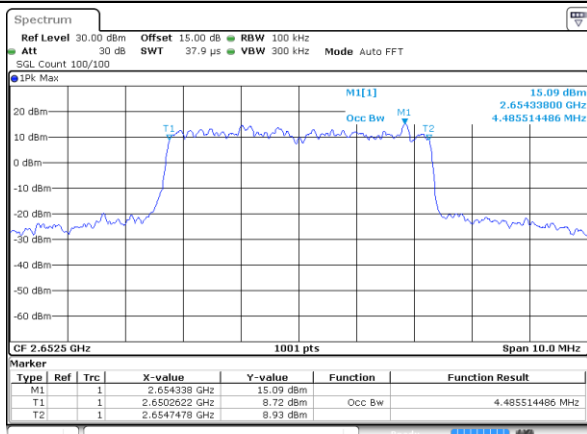

Date: 22 MAY 2019 15:15:37

Lowest Channel / 5MHz / 16QAM

Date: 22 MAY 2019 15:15:57

Middle Channel / 5MHz / QPSK

Date: 22 MAY 2019 15:16:38

Middle Channel / 5MHz / 16QAM

Date: 22 MAY 2019 15:16:59

Highest Channel / 5MHz / QPSK

Date: 22 MAY 2019 15:17:39

Highest Channel / 5MHz / 16QAM

Date: 22 MAY 2019 15:18:00

LTE Band 41

Lowest Channel / 10MHz / QPSK

Date: 22 MAY 2019 15:18:40

Lowest Channel / 10MHz / 16QAM

Date: 22 MAY 2019 15:19:01