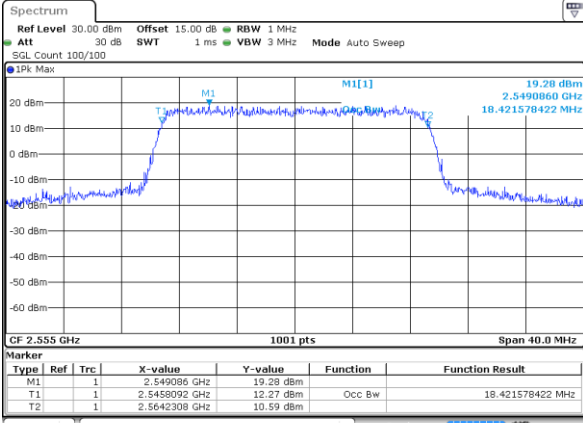

Date: 22 MAY 2019 15:23:05

Highest Channel / 15MHz / QPSK

Date: 22 MAY 2019 15:23:45

Highest Channel / 15MHz / 16QAM

Date: 22 MAY 2019 15:24:06

LTE Band 41

Lowest Channel / 20MHz / QPSK

Date: 22 MAY 2019 15:24:46