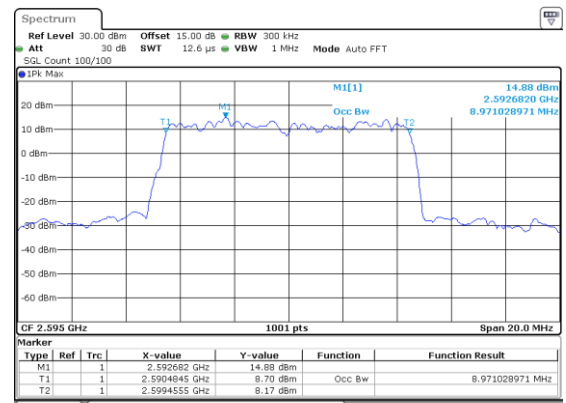

LTE Band 38

Lowest Channel / 5MHz / 64QAM

Lowest Channel / 10MHz / 64QAM

Middle Channel / 5MHz / 64QAM

Middle Channel / 10MHz / 64QAM

Highest Channel / 5MHz / 64QAM

Highest Channel / 10MHz / 64QAM

LTE Band 38