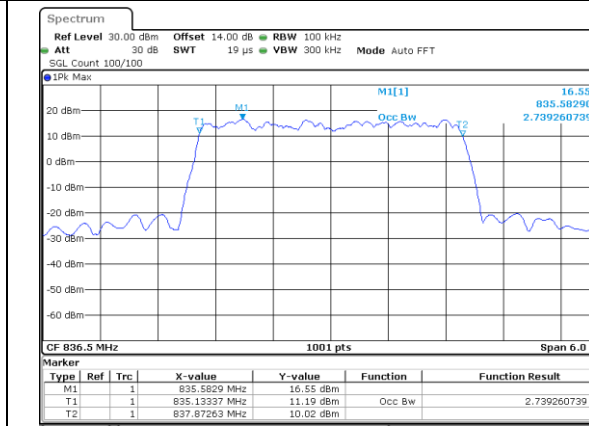

Date: 19_MAY.2019 10:22:20

Highest Channel / 15MHz / QPSK

Date: 19_MAY.2019 10:22:50

Highest Channel / 15MHz / 16QAM

Date: 19_MAY.2019 10:23:00

LTE Band 26

Lowest Channel / 1.4MHz / 64QAM

Date: 19_MAY_2019 11:52:47

Lowest Channel / 3MHz / 64QAM

Date: 19_MAY_2019 11:53:48

Middle Channel / 1.4MHz / 64QAM

Date: 19_MAY_2019 11:53:08

Middle Channel / 3MHz / 64QAM

Date: 19_MAY_2019 11:54:08

Highest Channel / 1.4MHz / 64QAM

Date: 19_MAY_2019 11:53:28

Highest Channel / 3MHz / 64QAM

Date: 19_MAY_2019 11:54:29

LTE Band 26

Lowest Channel / 5MHz / 64QAM

Date: 19_MAY_2019 11:54:49

Lowest Channel / 10MHz / 64QAM

Date: 19_MAY_2019 11:55:49

Middle Channel / 5MHz / 64QAM