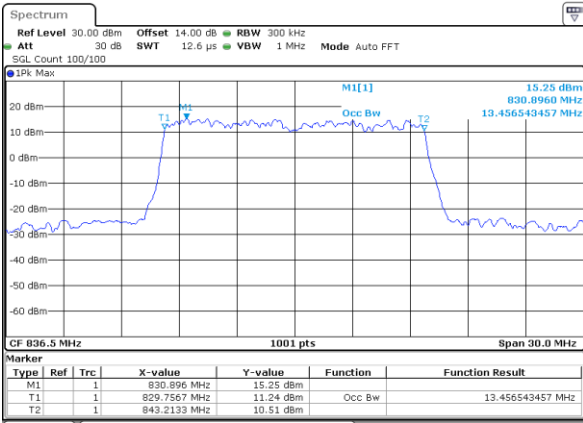

LTE Band 26

Lowest Channel / 15MHz / QPSK

Date: 19_MAY.2019 10:21:30

Lowest Channel / 15MHz / 16QAM

Date: 19_MAY.2019 10:21:40

Middle Channel / 15MHz / QPSK

Date: 19_MAY.2019 10:22:10

Middle Channel / 15MHz / 16QAM

Date: 19_MAY.2019 10:22:20

Highest Channel / 15MHz / QPSK

Date: 19_MAY.2019 10:22:50

Highest Channel / 15MHz / 16QAM

Date: 19_MAY.2019 10:23:00

LTE Band 26

Lowest Channel / 1.4MHz / 64QAM

Date: 19_MAY_2019 11:52:47