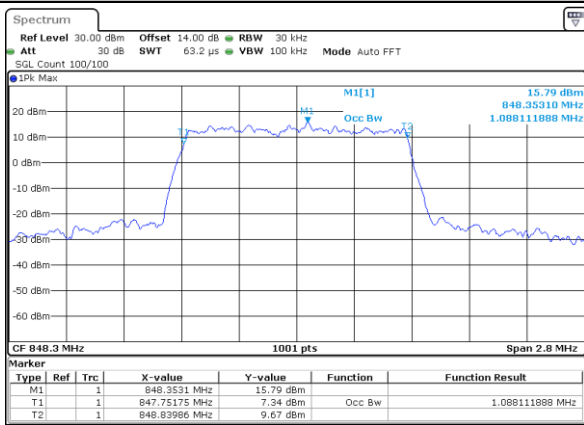

Lowest Channel / 3MHz / 64QAM

Date: 19_MAY_2019 11:53:48

Middle Channel / 1.4MHz / 64QAM

Date: 19_MAY_2019 11:53:08

Middle Channel / 3MHz / 64QAM

Date: 19_MAY_2019 11:54:08

Highest Channel / 1.4MHz / 64QAM

Date: 19_MAY_2019 11:53:28