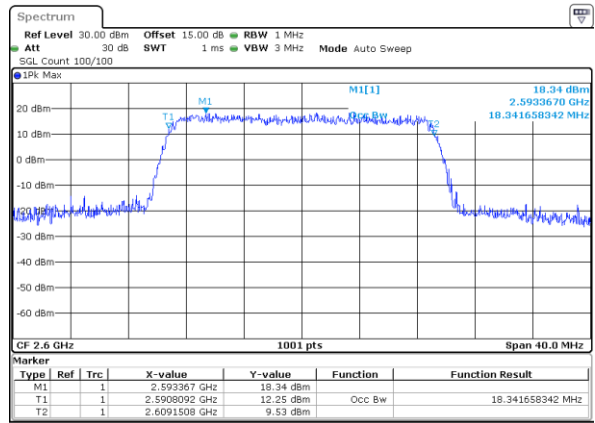

Date: 22 MAY 2019 15:23:05

Highest Channel / 15MHz / QPSK

Date: 22 MAY 2019 15:23:45

Highest Channel / 15MHz / 16QAM

Date: 22 MAY 2019 15:24:06

LTE Band 41

Lowest Channel / 20MHz / QPSK

Date: 22 MAY 2019 15:24:46

Lowest Channel / 20MHz / 16QAM

Date: 22 MAY 2019 15:25:06

Middle Channel / 20MHz / QPSK

Date: 22 MAY 2019 15:25:47

Middle Channel / 20MHz / 16QAM

Date: 22 MAY 2019 15:26:08

Highest Channel / 20MHz / QPSK

Date: 22 MAY 2019 15:26:49

Highest Channel / 20MHz / 16QAM

Date: 22 MAY 2019 15:27:09

LTE Band 41

Lowest Channel / 5MHz / 64QAM

Date: 22 MAY 2019 15:16:18

Lowest Channel / 10MHz / 64QAM

Date: 22 MAY 2019 15:19:21

Middle Channel / 5MHz / 64QAM