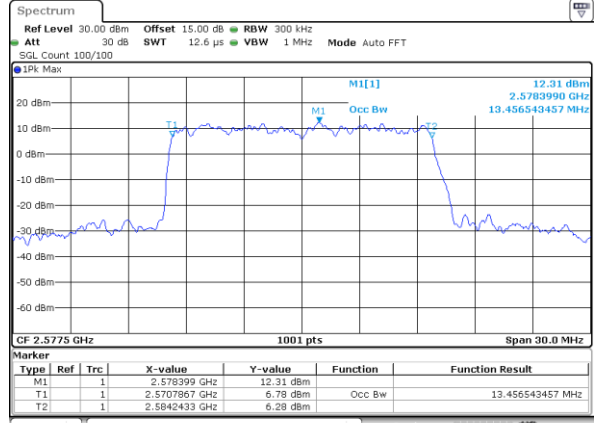

Lowest Channel / 15MHz / 16QAM

Date: 21.MAY.2019 19:19:27