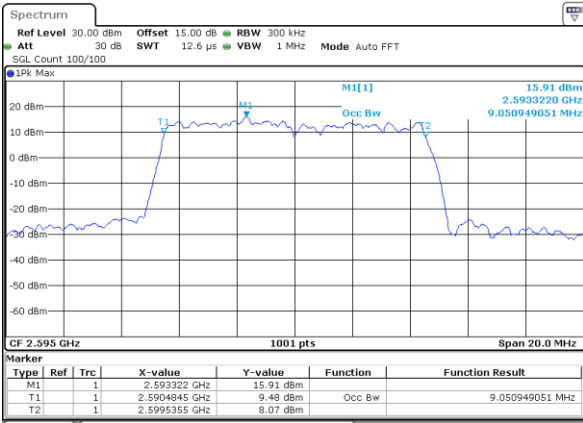

Date: 21.MAY.2019 19:16:46

LTE Band 38

Lowest Channel / 10MHz / QPSK

Date: 21.MAY.2019 19:17:16

Lowest Channel / 10MHz / 16QAM

Date: 21.MAY.2019 19:17:26

Middle Channel / 10MHz / QPSK

Date: 21.MAY.2019 19:17:56

Middle Channel / 10MHz / 16QAM

Date: 21.MAY.2019 19:18:07

Highest Channel / 10MHz / QPSK

Date: 21.MAY.2019 19:18:37

Highest Channel / 10MHz / 16QAM

Date: 21.MAY.2019 19:18:47

LTE Band 38

Lowest Channel / 15MHz / QPSK