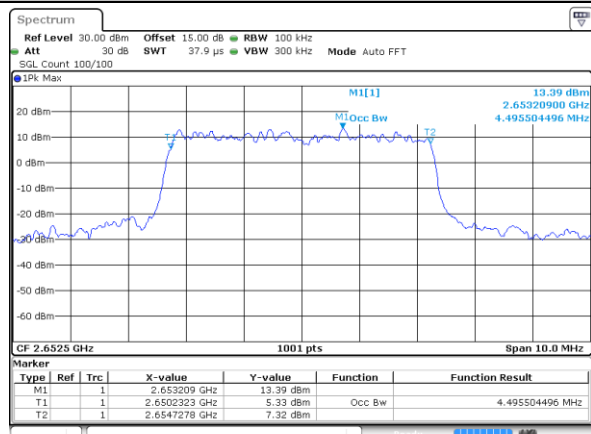

Date: 22 MAY 2019 15:15:37

Lowest Channel / 5MHz / 16QAM

Date: 22 MAY 2019 15:15:57

Middle Channel / 5MHz / QPSK

Date: 22 MAY 2019 15:16:38

Middle Channel / 5MHz / 16QAM

Date: 22 MAY 2019 15:16:59

Highest Channel / 5MHz / QPSK

Date: 22 MAY 2019 15:17:39

Highest Channel / 5MHz / 16QAM

Date: 22 MAY 2019 15:18:00

LTE Band 41

Lowest Channel / 10MHz / QPSK

Date: 22 MAY 2019 15:18:40

Lowest Channel / 10MHz / 16QAM

Date: 22 MAY 2019 15:19:01