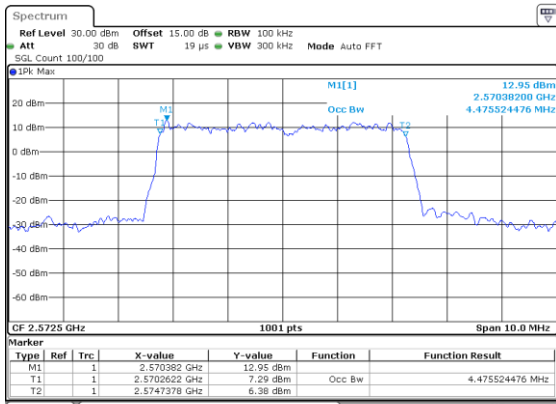

Date: 21.MAY.2019 19:21:07

Highest Channel / 15MHz / 16QAM

Date: 21.MAY.2019 19:21:17

LTE Band 38

Lowest Channel / 20MHz / QPSK

Date: 21.MAY.2019 19:21:47

Lowest Channel / 20MHz / 16QAM

Date: 21.MAY.2019 19:21:57

Middle Channel / 20MHz / QPSK

Date: 21.MAY.2019 19:22:08

Middle Channel / 20MHz / 16QAM

Date: 21.MAY.2019 19:22:18

Highest Channel / 20MHz / QPSK

Date: 21.MAY.2019 19:23:08

Highest Channel / 20MHz / 16QAM

Date: 21.MAY.2019 19:23:18

LTE Band 38

Lowest Channel / 5MHz / 64QAM

Lowest Channel / 10MHz / 64QAM

Middle Channel / 5MHz / 64QAM

Middle Channel / 10MHz / 64QAM

Highest Channel / 5MHz / 64QAM

Highest Channel / 10MHz / 64QAM

LTE Band 38