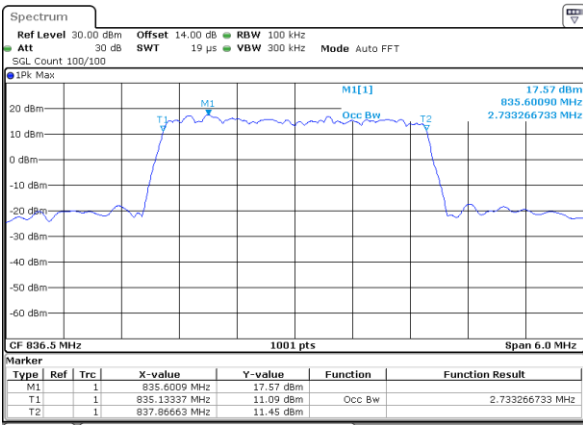

Highest Channel / 1.4MHz / 16QAM

LTE Band 26

Lowest Channel / 3MHz / QPSK

Date: 19.MAY.2019 10:15:27

Lowest Channel / 3MHz / 16QAM

Date: 19.MAY.2019 10:15:37

Middle Channel / 3MHz / QPSK

Date: 19.MAY.2019 10:16:07

Middle Channel / 3MHz / 16QAM

Date: 19.MAY.2019 10:16:17

Highest Channel / 3MHz / QPSK

Date: 19.MAY.2019 10:16:47

Highest Channel / 3MHz / 16QAM

Date: 19.MAY.2019 10:16:58

LTE Band 26

Lowest Channel / 5MHz / QPSK