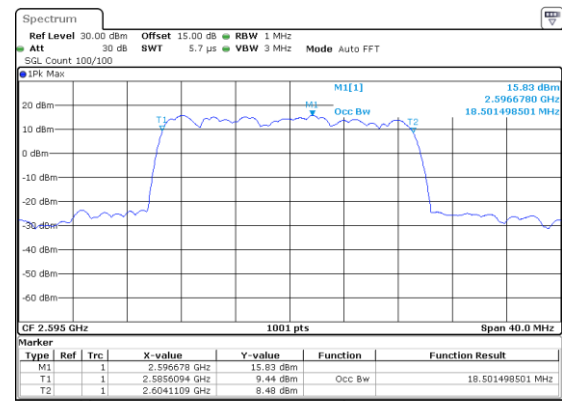

LTE Band 38

Lowest Channel / 5MHz / 64QAM

Lowest Channel / 10MHz / 64QAM

Middle Channel / 5MHz / 64QAM

Middle Channel / 10MHz / 64QAM

Highest Channel / 5MHz / 64QAM

Highest Channel / 10MHz / 64QAM

LTE Band 38

Lowest Channel / 15MHz / 64QAM

Lowest Channel / 20MHz / 64QAM

Middle Channel / 15MHz / 64QAM

Middle Channel / 20MHz / 64QAM

Highest Channel / 15MHz / 64QAM

Highest Channel / 20MHz / 64QAM

LTE Band 41

Lowest Channel / 5MHz / QPSK