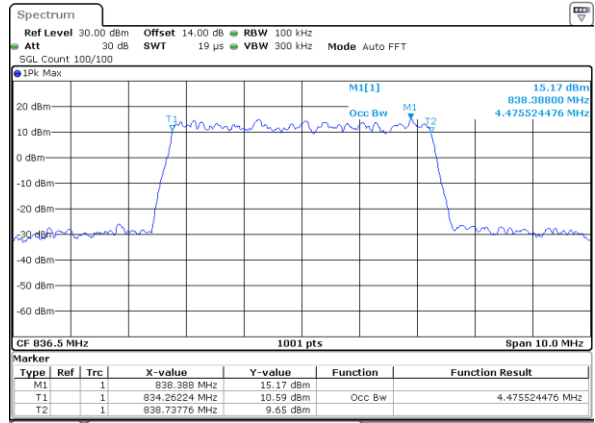

Date: 19_MAY.2019 10:17:20

Lowest Channel / 5MHz / 16QAM

Date: 19_MAY.2019 10:17:38

Middle Channel / 5MHz / QPSK

Date: 19_MAY.2019 10:18:00

Middle Channel / 5MHz / 16QAM

Date: 19_MAY.2019 10:18:18

Highest Channel / 5MHz / QPSK

Date: 19_MAY.2019 10:18:40

Highest Channel / 5MHz / 16QAM

Date: 19_MAY.2019 10:18:58

LTE Band 26

Lowest Channel / 10MHz / QPSK

Date: 19_MAY.2019 10:19:29

Lowest Channel / 10MHz / 16QAM

Date: 19_MAY.2019 10:19:39