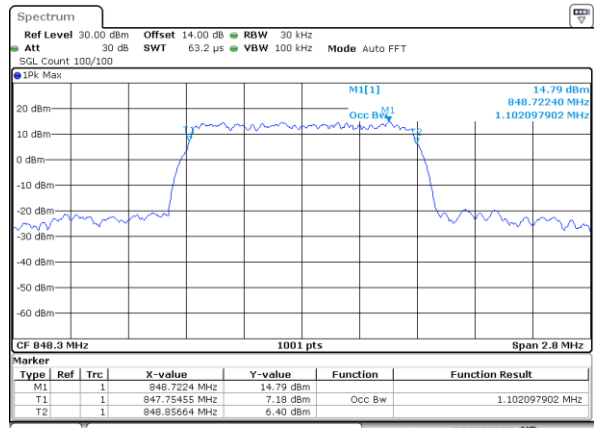

Highest Channel / 1.4MHz / 16QAM