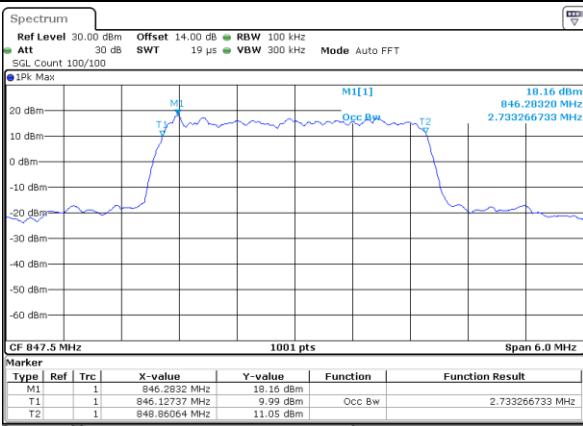

Highest Channel / 20MHz / 64QAM

Date: 21 MAY 2019 17:56:51

LTE Band 26

Lowest Channel / 1.4MHz / QPSK

Lowest Channel / 1.4MHz / 16QAM

Middle Channel / 1.4MHz / QPSK

Middle Channel / 1.4MHz / 16QAM

Highest Channel / 1.4MHz / QPSK

Highest Channel / 1.4MHz / 16QAM

LTE Band 26

Lowest Channel / 3MHz / QPSK

Date: 19.MAY.2019 10:15:27

Lowest Channel / 3MHz / 16QAM

Date: 19.MAY.2019 10:15:37

Middle Channel / 3MHz / QPSK

Date: 19.MAY.2019 10:16:07

Middle Channel / 3MHz / 16QAM

Date: 19.MAY.2019 10:16:17

Highest Channel / 3MHz / QPSK

Date: 19.MAY.2019 10:16:47

Highest Channel / 3MHz / 16QAM

Date: 19.MAY.2019 10:16:58

LTE Band 26

Lowest Channel / 5MHz / QPSK