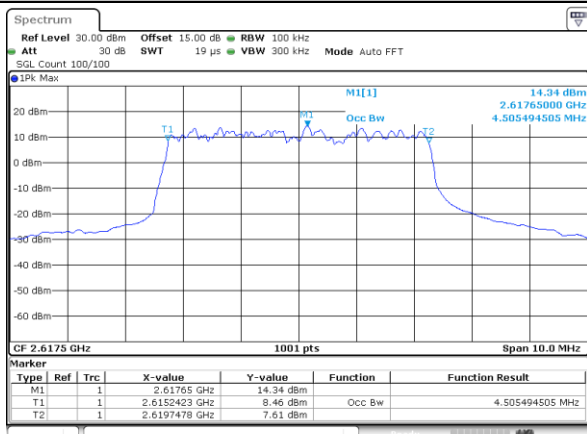

Date: 21.MAY.2019 19:15:25

Middle Channel / 5MHz / QPSK

Date: 21.MAY.2019 19:15:55

Middle Channel / 5MHz / 16QAM

Date: 21.MAY.2019 19:16:06

Highest Channel / 5MHz / QPSK

Date: 21.MAY.2019 19:16:36

Highest Channel / 5MHz / 16QAM