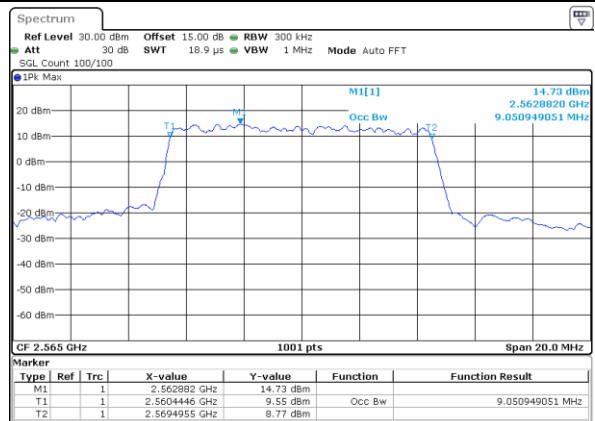

Highest Channel / 10MHz / 64QAM

Date: 21 MAY 2019 17:36:13