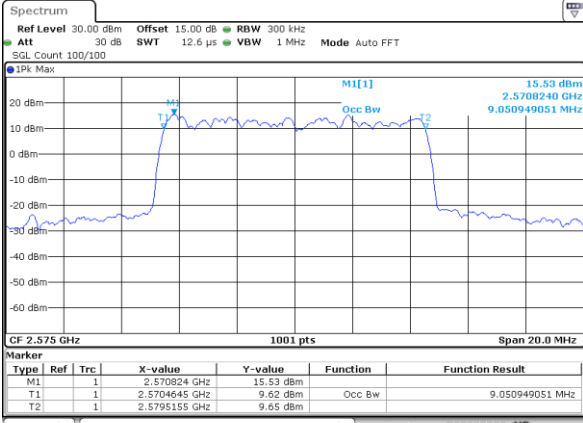

LTE Band 38

Lowest Channel / 10MHz / QPSK

Date: 21.MAY.2019 19:17:16