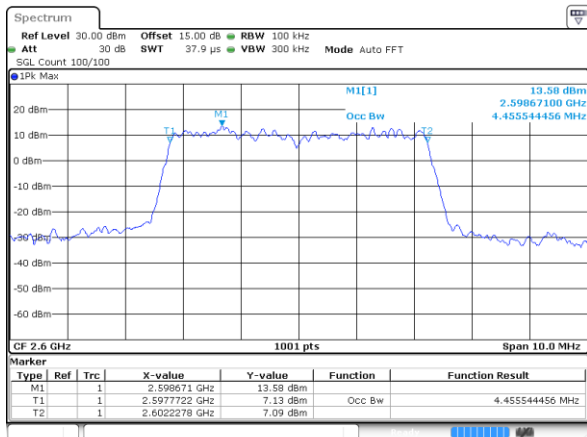

Highest Channel / 20MHz / 16QAM

Date: 22 MAY 2019 15:27:09

LTE Band 41

Lowest Channel / 5MHz / 64QAM

Date: 22 MAY 2019 15:16:18

Lowest Channel / 10MHz / 64QAM

Date: 22 MAY 2019 15:19:21

Middle Channel / 5MHz / 64QAM

Date: 22 MAY 2019 15:17:19

Middle Channel / 10MHz / 64QAM

Date: 22 MAY 2019 15:20:22

Highest Channel / 5MHz / 64QAM

Date: 22 MAY 2019 15:18:20

Highest Channel / 10MHz / 64QAM

Date: 22 MAY 2019 15:21:23

LTE Band 41