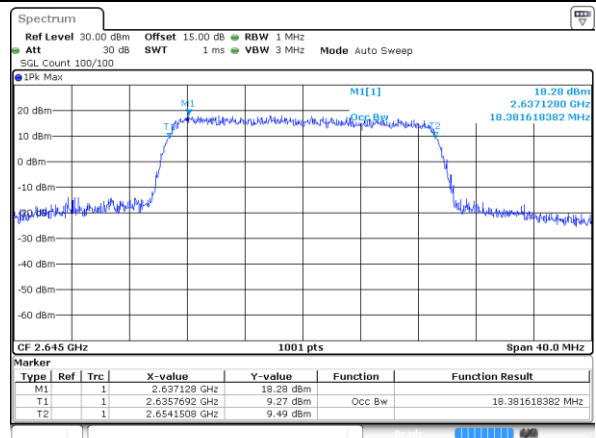

Lowest Channel / 15MHz / 64QAM

Date: 22 MAY 2019 15:22:24

Lowest Channel / 20MHz / 64QAM

Date: 22 MAY 2019 15:25:27

Middle Channel / 15MHz / 64QAM

Date: 22 MAY 2019 15:23:25

Middle Channel / 20MHz / 64QAM

Date: 22 MAY 2019 15:26:28

Highest Channel / 15MHz / 64QAM

Date: 22 MAY 2019 15:24:26

Highest Channel / 20MHz / 64QAM

Date: 22 MAY 2019 15:27:29

Conducted Band Edge