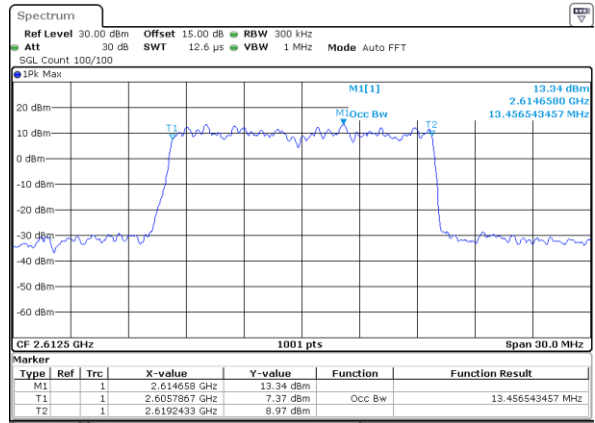

Middle Channel / 10MHz / 16QAM

Date: 21.MAY.2019 19:18:07

Highest Channel / 10MHz / QPSK

Date: 21.MAY.2019 19:18:37

Highest Channel / 10MHz / 16QAM

Date: 21.MAY.2019 19:18:47

LTE Band 38

Lowest Channel / 15MHz / QPSK

Date: 21.MAY.2019 19:19:17

Lowest Channel / 15MHz / 16QAM

Date: 21.MAY.2019 19:19:27

Middle Channel / 15MHz / QPSK

Date: 21.MAY.2019 19:20:26

Middle Channel / 15MHz / 16QAM

Date: 21.MAY.2019 19:20:37

Highest Channel / 15MHz / QPSK

Date: 21.MAY.2019 19:21:07

Highest Channel / 15MHz / 16QAM

Date: 21.MAY.2019 19:21:17

LTE Band 38

Lowest Channel / 20MHz / QPSK

Date: 21.MAY.2019 19:21:47

Lowest Channel / 20MHz / 16QAM

Date: 21.MAY.2019 19:21:57