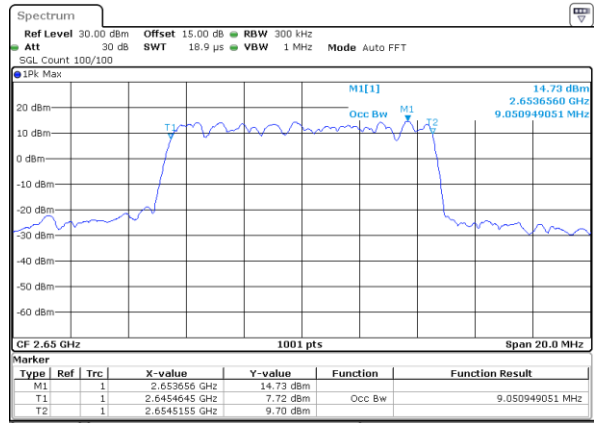

Date: 22 MAY 2019 15:17:39

Highest Channel / 5MHz / 16QAM

Date: 22 MAY 2019 15:18:00

LTE Band 41

Lowest Channel / 10MHz / QPSK

Date: 22 MAY 2019 15:18:40

Lowest Channel / 10MHz / 16QAM

Date: 22 MAY 2019 15:19:01

Middle Channel / 10MHz / QPSK

Date: 22 MAY 2019 15:19:41

Middle Channel / 10MHz / 16QAM

Date: 22 MAY 2019 15:20:01

Highest Channel / 10MHz / QPSK

Date: 22 MAY 2019 15:20:42

Highest Channel / 10MHz / 16QAM

Date: 22 MAY 2019 15:21:02