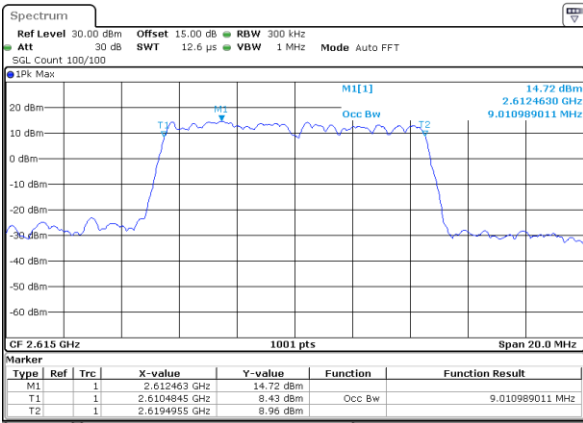

Date: 21.MAY.2019 19:16:46

LTE Band 38

Lowest Channel / 10MHz / QPSK

Date: 21.MAY.2019 19:17:16

Lowest Channel / 10MHz / 16QAM

Date: 21.MAY.2019 19:17:26

Middle Channel / 10MHz / QPSK

Date: 21.MAY.2019 19:17:56

Middle Channel / 10MHz / 16QAM

Date: 21.MAY.2019 19:18:07

Highest Channel / 10MHz / QPSK

Date: 21.MAY.2019 19:18:37

Highest Channel / 10MHz / 16QAM

Date: 21.MAY.2019 19:18:47

LTE Band 38

Lowest Channel / 15MHz / QPSK