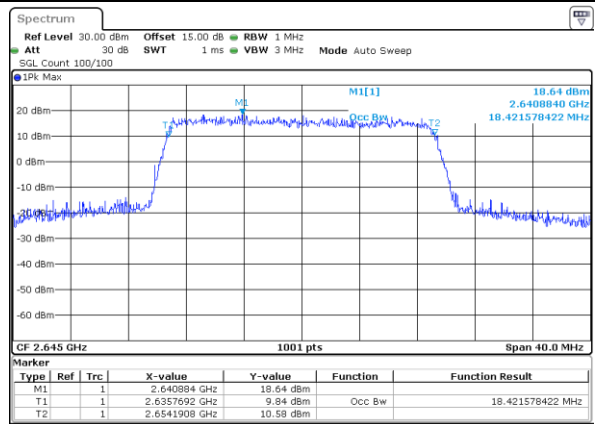

Lowest Channel / 20MHz / 16QAM

Date: 22 MAY 2019 15:25:06

Middle Channel / 20MHz / QPSK

Date: 22 MAY 2019 15:25:47

Middle Channel / 20MHz / 16QAM

Date: 22 MAY 2019 15:26:08

Highest Channel / 20MHz / QPSK

Date: 22 MAY 2019 15:26:49

Highest Channel / 20MHz / 16QAM

Date: 22 MAY 2019 15:27:09

LTE Band 41

Lowest Channel / 5MHz / 64QAM

Date: 22 MAY 2019 15:16:18

Lowest Channel / 10MHz / 64QAM

Date: 22 MAY 2019 15:19:21

Middle Channel / 5MHz / 64QAM