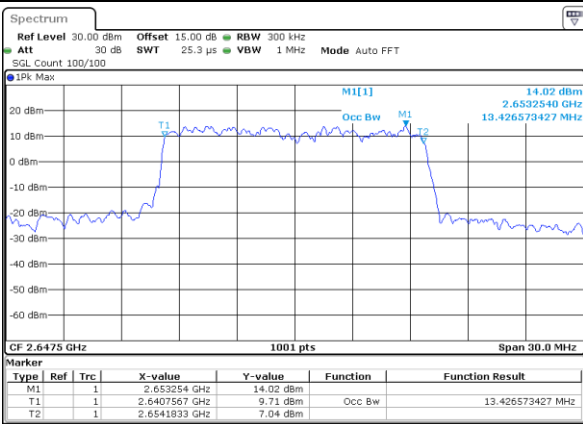

LTE Band 41

Lowest Channel / 15MHz / QPSK

Date: 22 MAY 2019 15:21:43

Lowest Channel / 15MHz / 16QAM

Date: 22 MAY 2019 15:22:04

Middle Channel / 15MHz / QPSK

Date: 22 MAY 2019 15:22:44

Middle Channel / 15MHz / 16QAM

Date: 22 MAY 2019 15:23:05

Highest Channel / 15MHz / QPSK

Date: 22 MAY 2019 15:23:45

Highest Channel / 15MHz / 16QAM

Date: 22 MAY 2019 15:24:06

LTE Band 41

Lowest Channel / 20MHz / QPSK

Date: 22 MAY 2019 15:24:46