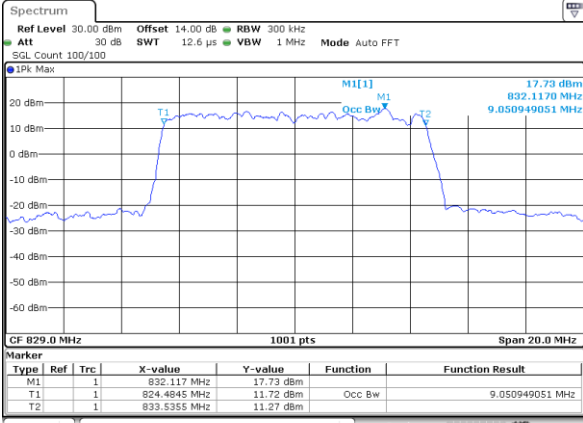

Date: 19_MAY.2019 10:18:40

Highest Channel / 5MHz / 16QAM

Date: 19_MAY.2019 10:18:58

LTE Band 26

Lowest Channel / 10MHz / QPSK

Date: 19_MAY.2019 10:19:29

Lowest Channel / 10MHz / 16QAM

Date: 19_MAY.2019 10:19:39