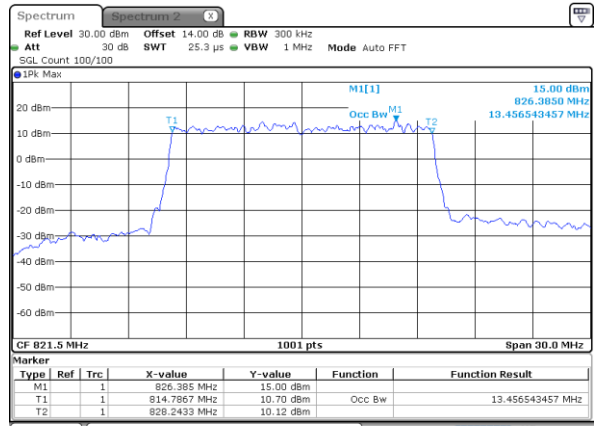

CH26765 / QPSK

Date: 20 MAY 2019 16:50:05