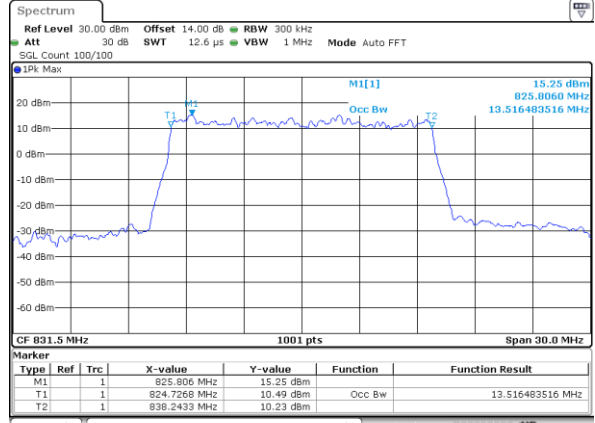

Lowest Channel / 15MHz / 16QAM

Date: 19_MAY.2019 10:21:40