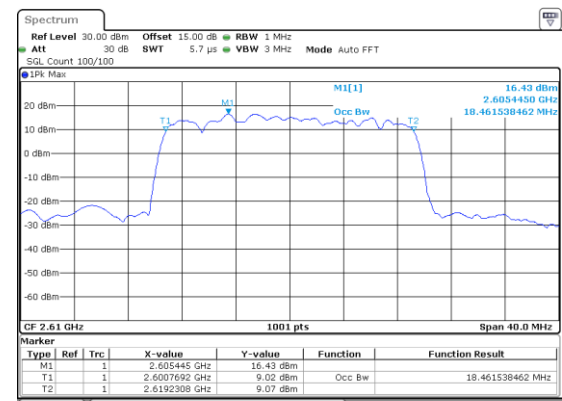

LTE Band 38

Lowest Channel / 5MHz / 64QAM

Lowest Channel / 10MHz / 64QAM

Middle Channel / 5MHz / 64QAM

Middle Channel / 10MHz / 64QAM

Highest Channel / 5MHz / 64QAM

Highest Channel / 10MHz / 64QAM

LTE Band 38

Lowest Channel / 15MHz / 64QAM

Lowest Channel / 20MHz / 64QAM

Middle Channel / 15MHz / 64QAM

Middle Channel / 20MHz / 64QAM

Highest Channel / 15MHz / 64QAM

Highest Channel / 20MHz / 64QAM

LTE Band 41

Lowest Channel / 5MHz / QPSK