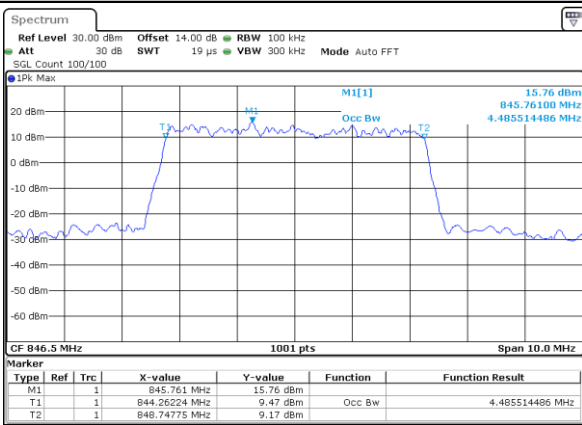

Highest Channel / 5MHz / 64QAM

Date: 19_MAY_2019 11:55:29