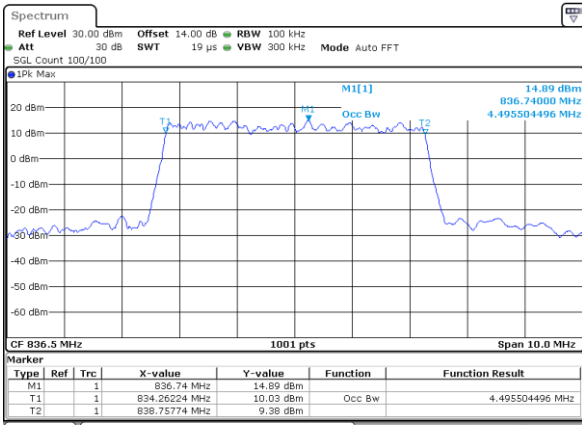

Highest Channel / 3MHz / 64QAM

Date: 19_MAY_2019 11:54:29

LTE Band 26

Lowest Channel / 5MHz / 64QAM

Date: 19_MAY_2019 11:54:49

Lowest Channel / 10MHz / 64QAM

Date: 19_MAY_2019 11:55:49

Middle Channel / 5MHz / 64QAM