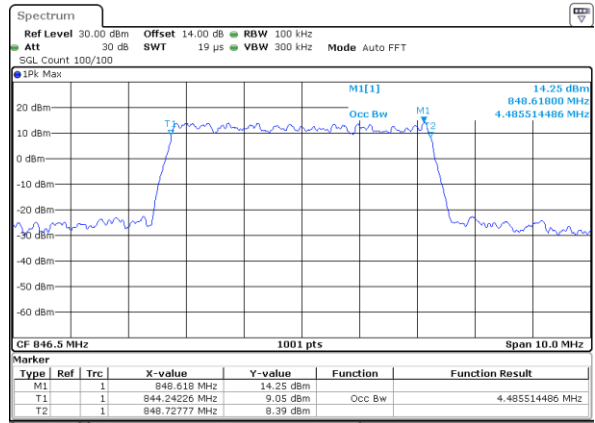

Middle Channel / 3MHz / 16QAM

Date: 19.MAY.2019 10:16:17

Highest Channel / 3MHz / QPSK

Date: 19.MAY.2019 10:16:47

Highest Channel / 3MHz / 16QAM

Date: 19.MAY.2019 10:16:58

LTE Band 26

Lowest Channel / 5MHz / QPSK

Date: 19_MAY.2019 10:17:20

Lowest Channel / 5MHz / 16QAM

Date: 19_MAY.2019 10:17:38

Middle Channel / 5MHz / QPSK

Date: 19_MAY.2019 10:18:00

Middle Channel / 5MHz / 16QAM

Date: 19_MAY.2019 10:18:18

Highest Channel / 5MHz / QPSK

Date: 19_MAY.2019 10:18:40

Highest Channel / 5MHz / 16QAM

Date: 19_MAY.2019 10:18:58

LTE Band 26

Lowest Channel / 10MHz / QPSK

Date: 19_MAY.2019 10:19:29

Lowest Channel / 10MHz / 16QAM

Date: 19_MAY.2019 10:19:39