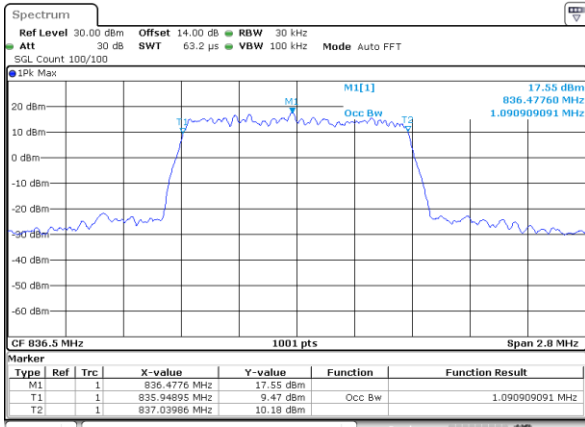

Highest Channel / 20MHz / 64QAM

Date: 21 MAY 2019 17:56:51

LTE Band 26

Lowest Channel / 1.4MHz / QPSK

Lowest Channel / 1.4MHz / 16QAM

Middle Channel / 1.4MHz / QPSK

Middle Channel / 1.4MHz / 16QAM

Highest Channel / 1.4MHz / QPSK