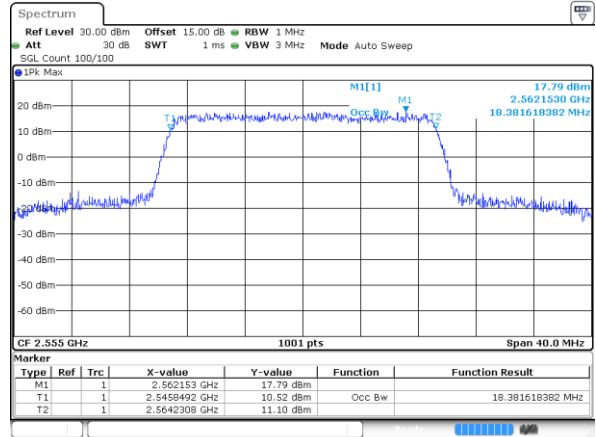

Lowest Channel / 20MHz / 64QAM

Date: 22 MAY 2019 15:25:27