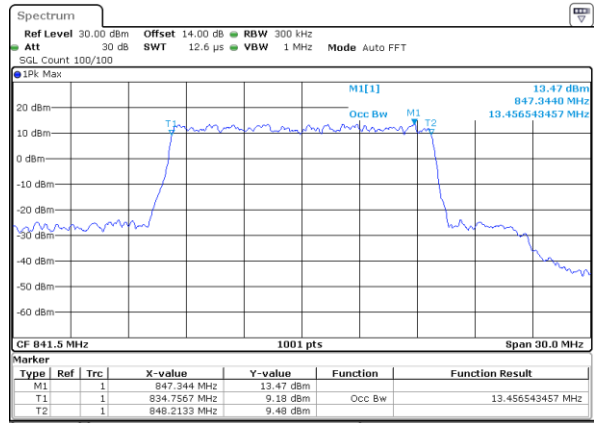

LTE Band 26

Lowest Channel / 15MHz / QPSK

Date: 19_MAY.2019 10:21:30

Lowest Channel / 15MHz / 16QAM

Date: 19_MAY.2019 10:21:40

Middle Channel / 15MHz / QPSK

Date: 19_MAY.2019 10:22:10

Middle Channel / 15MHz / 16QAM

Date: 19_MAY.2019 10:22:20

Highest Channel / 15MHz / QPSK

Date: 19_MAY.2019 10:22:50

Highest Channel / 15MHz / 16QAM

Date: 19_MAY.2019 10:23:00

LTE Band 26

Lowest Channel / 1.4MHz / 64QAM

Date: 19_MAY_2019 11:52:47