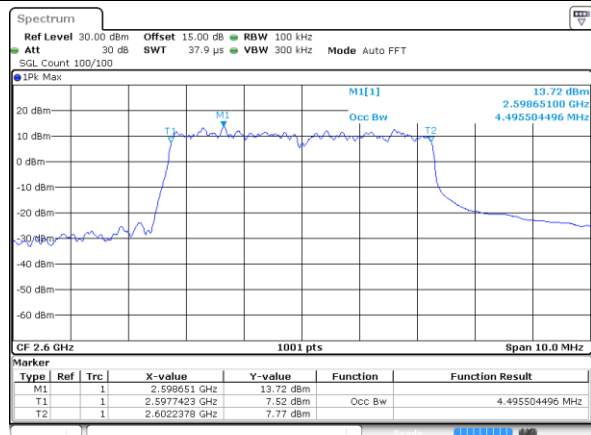

Middle Channel / 5MHz / 16QAM

Date: 22 MAY 2019 15:16:59