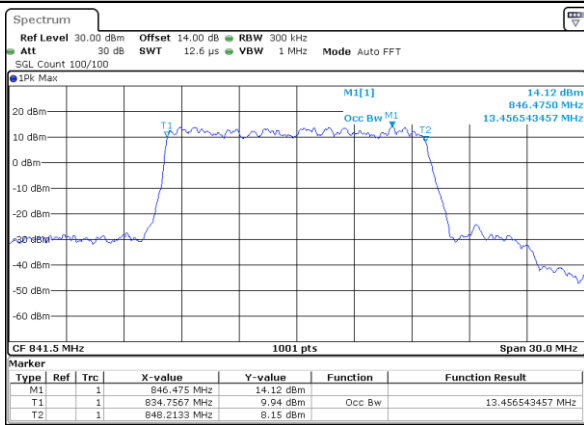

Highest Channel / 15MHz / 64QAM

Date: 19_MAY_2019 12:00:38

CH26765 / 64QAM

Date: 20 MAY 2019 16:45:17

LTE Band 38

Lowest Channel / 5MHz / QPSK

Date: 21.MAY.2019 19:15:15

Lowest Channel / 5MHz / 16QAM