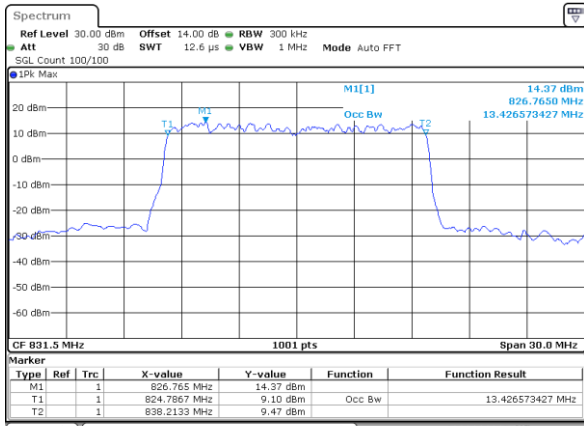

LTE Band 26

Lowest Channel / 15MHz / 64QAM

Date: 19_MAY_2019 12:03:01