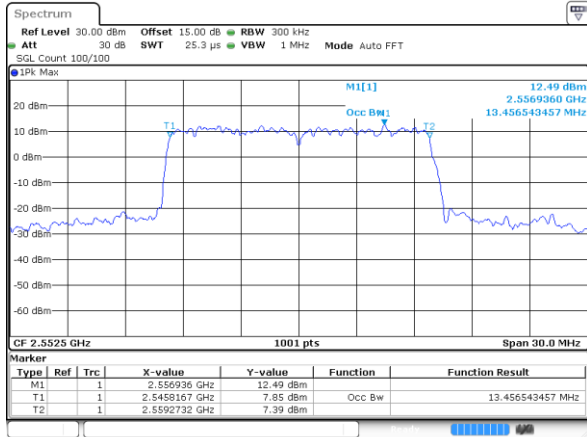

Highest Channel / 20MHz / 16QAM

Date: 22 MAY 2019 15:27:09

LTE Band 41

Lowest Channel / 5MHz / 64QAM

Date: 22 MAY 2019 15:16:18

Lowest Channel / 10MHz / 64QAM

Date: 22 MAY 2019 15:19:21

Middle Channel / 5MHz / 64QAM

Date: 22 MAY 2019 15:17:19

Middle Channel / 10MHz / 64QAM

Date: 22 MAY 2019 15:20:22

Highest Channel / 5MHz / 64QAM

Date: 22 MAY 2019 15:18:20

Highest Channel / 10MHz / 64QAM

Date: 22 MAY 2019 15:21:23

LTE Band 41

Lowest Channel / 15MHz / 64QAM

Date: 22 MAY 2019 15:22:24

Lowest Channel / 20MHz / 64QAM

Date: 22 MAY 2019 15:25:27

Middle Channel / 15MHz / 64QAM

Date: 22 MAY 2019 15:23:25

Middle Channel / 20MHz / 64QAM

Date: 22 MAY 2019 15:26:28

Highest Channel / 15MHz / 64QAM

Date: 22 MAY 2019 15:24:26

Highest Channel / 20MHz / 64QAM

Date: 22 MAY 2019 15:27:29

Conducted Band Edge