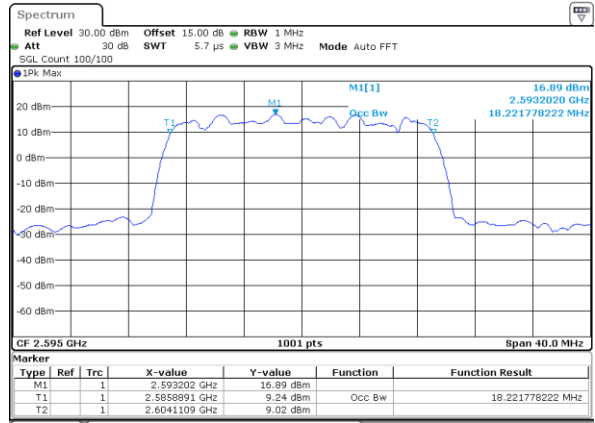

Middle Channel / 20MHz / 16QAM

Date: 21.MAY.2019 19:22:18