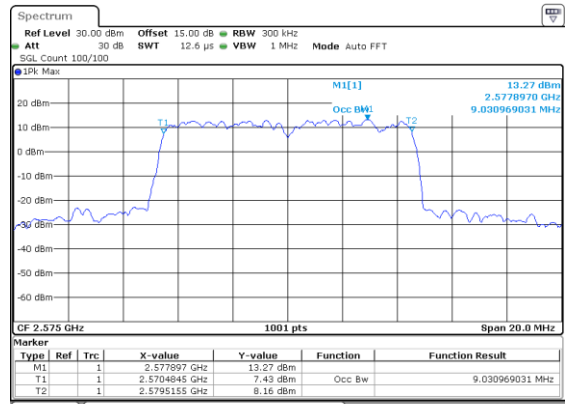

Date: 21.MAY.2019 19:21:07

Highest Channel / 15MHz / 16QAM

Date: 21.MAY.2019 19:21:17

LTE Band 38

Lowest Channel / 20MHz / QPSK

Date: 21.MAY.2019 19:21:47

Lowest Channel / 20MHz / 16QAM

Date: 21.MAY.2019 19:21:57

Middle Channel / 20MHz / QPSK

Date: 21.MAY.2019 19:22:08

Middle Channel / 20MHz / 16QAM

Date: 21.MAY.2019 19:22:18

Highest Channel / 20MHz / QPSK

Date: 21.MAY.2019 19:23:08

Highest Channel / 20MHz / 16QAM

Date: 21.MAY.2019 19:23:18

LTE Band 38

Lowest Channel / 5MHz / 64QAM

Lowest Channel / 10MHz / 64QAM

Middle Channel / 5MHz / 64QAM

Middle Channel / 10MHz / 64QAM

Highest Channel / 5MHz / 64QAM

Highest Channel / 10MHz / 64QAM

LTE Band 38