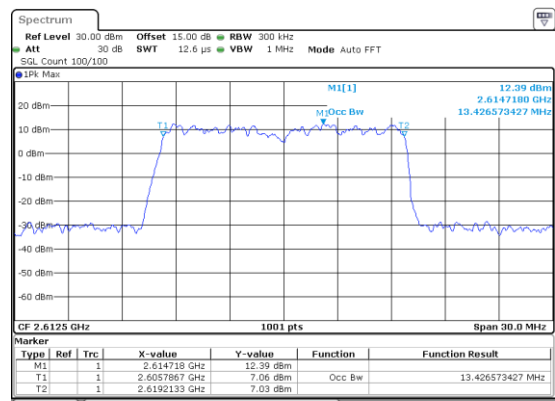

LTE Band 38

Lowest Channel / 5MHz / 64QAM

Lowest Channel / 10MHz / 64QAM

Middle Channel / 5MHz / 64QAM

Middle Channel / 10MHz / 64QAM

Highest Channel / 5MHz / 64QAM

Highest Channel / 10MHz / 64QAM

LTE Band 38

Lowest Channel / 15MHz / 64QAM

Lowest Channel / 20MHz / 64QAM

Middle Channel / 15MHz / 64QAM

Middle Channel / 20MHz / 64QAM

Highest Channel / 15MHz / 64QAM

Highest Channel / 20MHz / 64QAM

LTE Band 41

Lowest Channel / 5MHz / QPSK