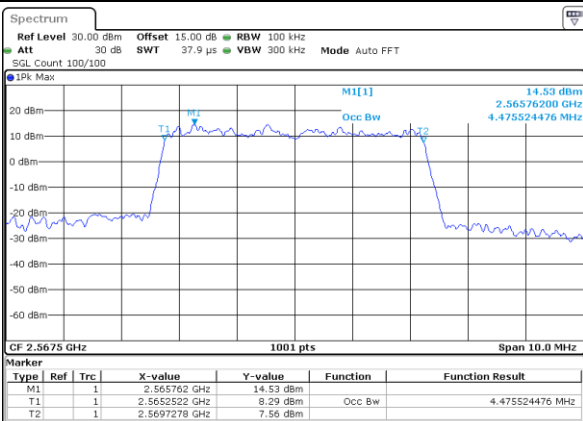

LTE Band 7

Lowest Channel / 5MHz / 64QAM

Date: 21 MAY 2019 17:03:12

Lowest Channel / 10MHz / 64QAM

Date: 21 MAY 2019 17:16:10

Middle Channel / 5MHz / 64QAM

Date: 21 MAY 2019 17:03:23

Middle Channel / 10MHz / 64QAM

Date: 21 MAY 2019 17:38:14

Highest Channel / 5MHz / 64QAM

Date: 21 MAY 2019 17:03:33

Highest Channel / 10MHz / 64QAM

Date: 21 MAY 2019 17:36:13

LTE Band 7

Lowest Channel / 15MHz / 64QAM

Date: 21 MAY 2019 17:42:23