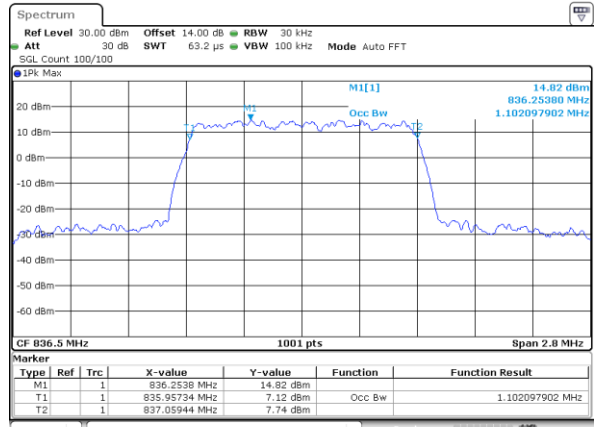

Highest Channel / 20MHz / 64QAM

Date: 21 MAY 2019 17:56:51

LTE Band 26

Lowest Channel / 1.4MHz / QPSK

Lowest Channel / 1.4MHz / 16QAM

Middle Channel / 1.4MHz / QPSK

Middle Channel / 1.4MHz / 16QAM

Highest Channel / 1.4MHz / QPSK

Highest Channel / 1.4MHz / 16QAM

LTE Band 26

Lowest Channel / 3MHz / QPSK

Date: 19.MAY.2019 10:15:27

Lowest Channel / 3MHz / 16QAM

Date: 19.MAY.2019 10:15:37

Middle Channel / 3MHz / QPSK

Date: 19.MAY.2019 10:16:07