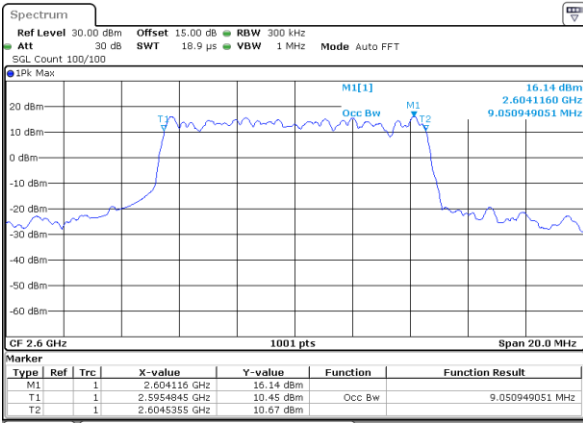

Middle Channel / 10MHz / QPSK

Date: 22 MAY 2019 15:19:41