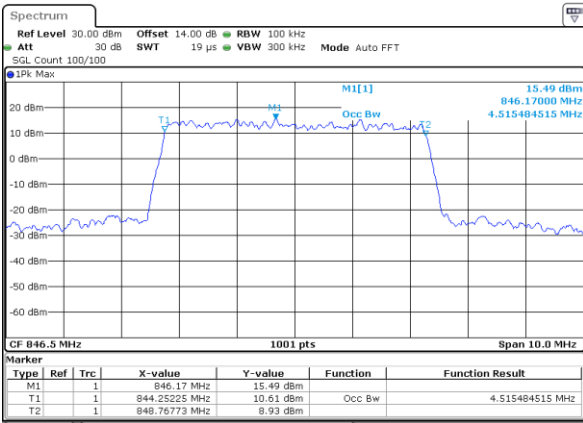

Date: 19_MAY.2019 10:17:20

Lowest Channel / 5MHz / 16QAM

Date: 19_MAY.2019 10:17:38

Middle Channel / 5MHz / QPSK

Date: 19_MAY.2019 10:18:00

Middle Channel / 5MHz / 16QAM

Date: 19_MAY.2019 10:18:18

Highest Channel / 5MHz / QPSK

Date: 19_MAY.2019 10:18:40

Highest Channel / 5MHz / 16QAM

Date: 19_MAY.2019 10:18:58

LTE Band 26

Lowest Channel / 10MHz / QPSK

Date: 19_MAY.2019 10:19:29

Lowest Channel / 10MHz / 16QAM

Date: 19_MAY.2019 10:19:39