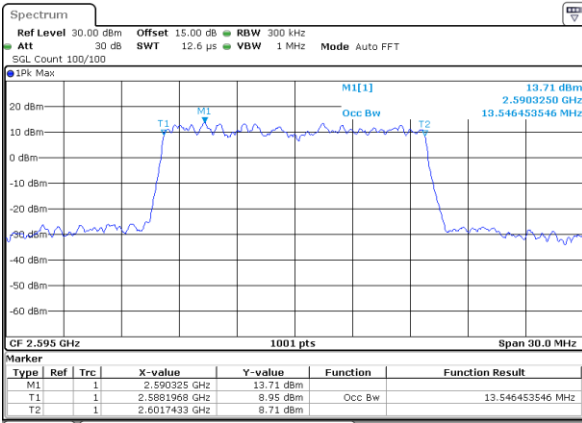

Middle Channel / 15MHz / QPSK

Date: 21.MAY.2019 19:20:26