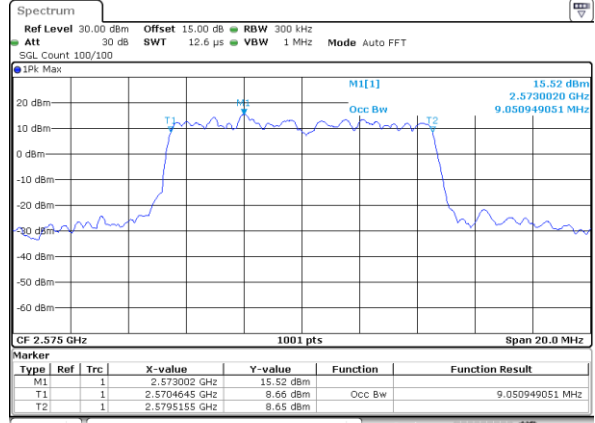

Date: 21.MAY.2019 19:16:46

LTE Band 38

Lowest Channel / 10MHz / QPSK

Date: 21.MAY.2019 19:17:16

Lowest Channel / 10MHz / 16QAM

Date: 21.MAY.2019 19:17:26

Middle Channel / 10MHz / QPSK

Date: 21.MAY.2019 19:17:56

Middle Channel / 10MHz / 16QAM

Date: 21.MAY.2019 19:18:07

Highest Channel / 10MHz / QPSK

Date: 21.MAY.2019 19:18:37

Highest Channel / 10MHz / 16QAM

Date: 21.MAY.2019 19:18:47

LTE Band 38

Lowest Channel / 15MHz / QPSK