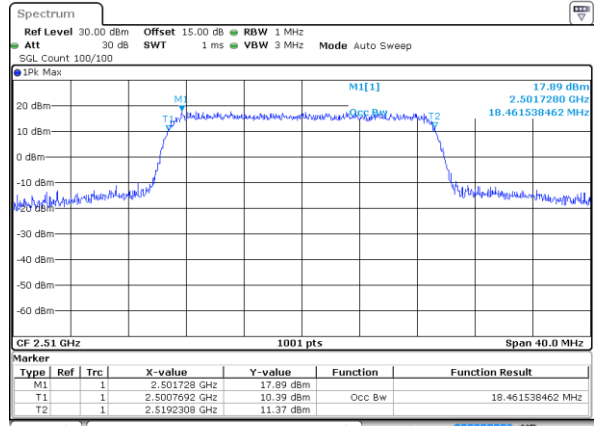

Lowest Channel / 20MHz / 64QAM

Date: 21 MAY 2019 17:51:21