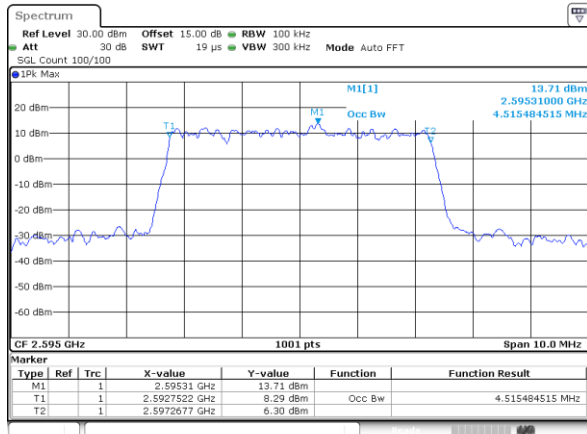

Middle Channel / 5MHz / 16QAM

Date: 21.MAY.2019 19:16:06