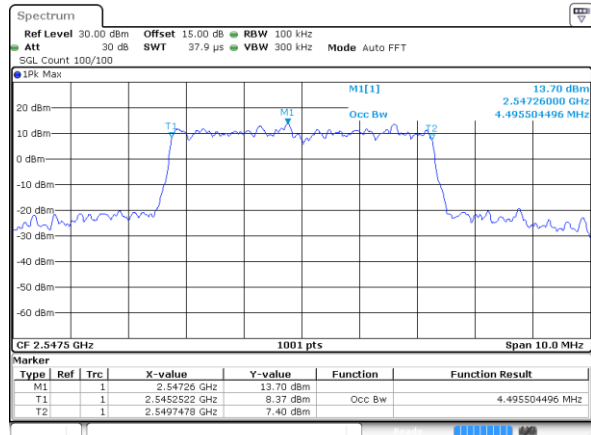

Lowest Channel / 5MHz / 16QAM

Date: 22 MAY 2019 15:15:57