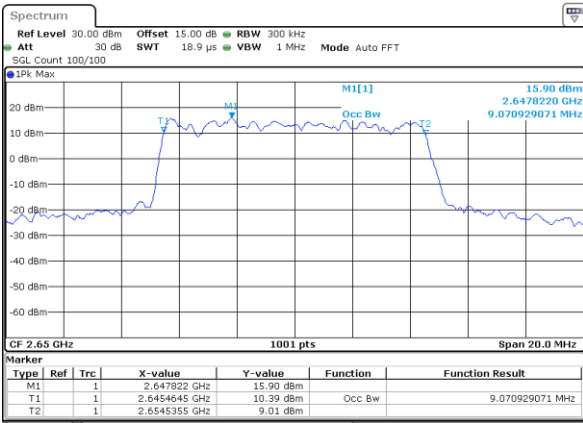

Date: 22 MAY 2019 15:17:39

Highest Channel / 5MHz / 16QAM

Date: 22 MAY 2019 15:18:00

LTE Band 41

Lowest Channel / 10MHz / QPSK

Date: 22 MAY 2019 15:18:40

Lowest Channel / 10MHz / 16QAM

Date: 22 MAY 2019 15:19:01

Middle Channel / 10MHz / QPSK

Date: 22 MAY 2019 15:19:41

Middle Channel / 10MHz / 16QAM

Date: 22 MAY 2019 15:20:01

Highest Channel / 10MHz / QPSK

Date: 22 MAY 2019 15:20:42

Highest Channel / 10MHz / 16QAM

Date: 22 MAY 2019 15:21:02