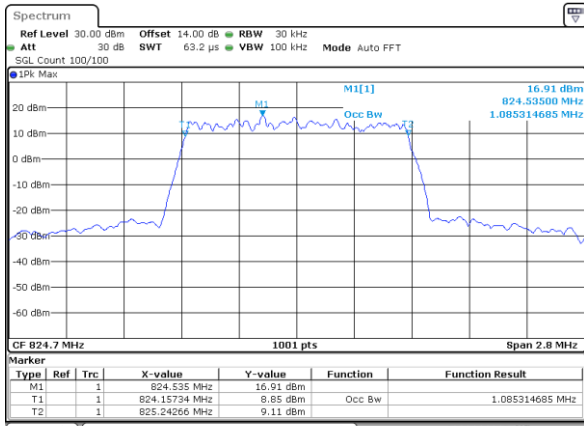

Date: 19_MAY.2019 10:22:20

Highest Channel / 15MHz / QPSK

Date: 19_MAY.2019 10:22:50

Highest Channel / 15MHz / 16QAM

Date: 19_MAY.2019 10:23:00

LTE Band 26

Lowest Channel / 1.4MHz / 64QAM

Date: 19_MAY_2019 11:52:47