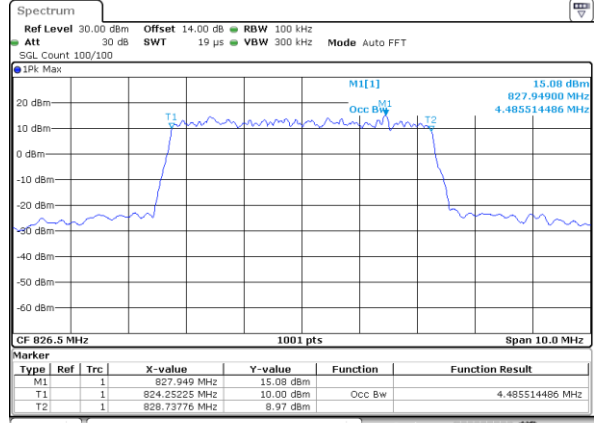

Lowest Channel / 5MHz / 16QAM

Date: 19_MAY.2019 10:17:38