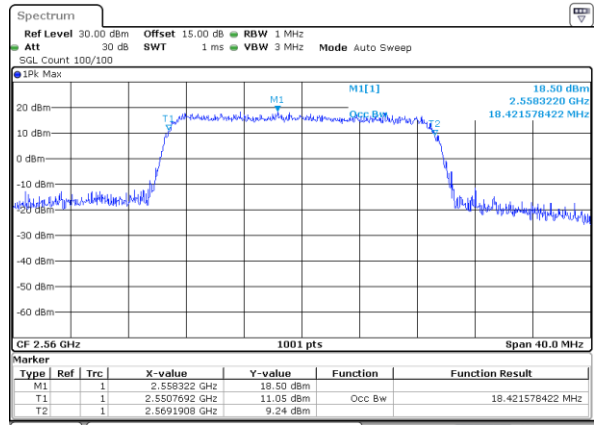

Highest Channel / 20MHz / 64QAM

Date: 21 MAY 2019 17:56:51