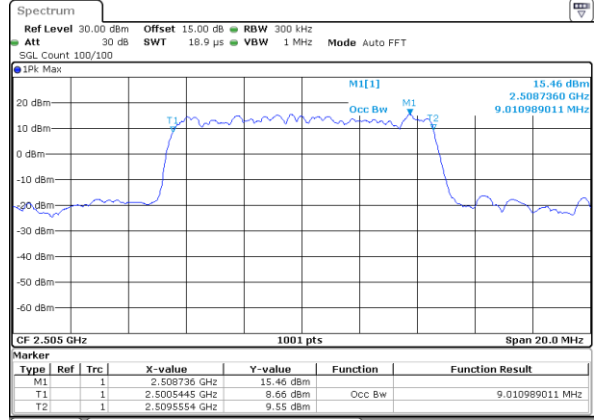

LTE Band 7

Lowest Channel / 5MHz / 64QAM

Date: 21 MAY 2019 17:03:12

Lowest Channel / 10MHz / 64QAM

Date: 21 MAY 2019 17:16:10

Middle Channel / 5MHz / 64QAM

Date: 21 MAY 2019 17:03:23

Middle Channel / 10MHz / 64QAM

Date: 21 MAY 2019 17:38:14

Highest Channel / 5MHz / 64QAM

Date: 21 MAY 2019 17:03:33

Highest Channel / 10MHz / 64QAM

Date: 21 MAY 2019 17:36:13

LTE Band 7

Lowest Channel / 15MHz / 64QAM

Date: 21 MAY 2019 17:42:23