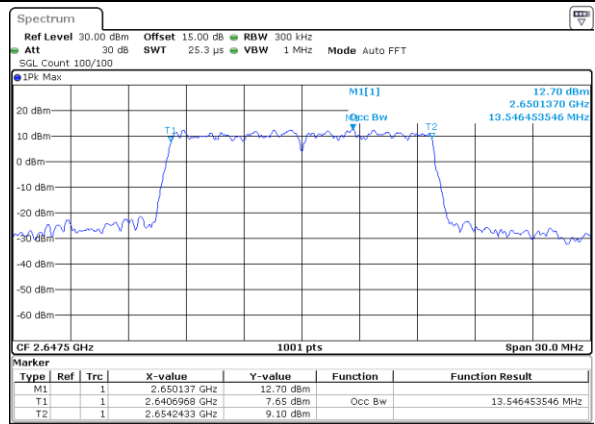

LTE Band 41

Lowest Channel / 15MHz / QPSK

Date: 22 MAY 2019 15:21:43

Lowest Channel / 15MHz / 16QAM

Date: 22 MAY 2019 15:22:04

Middle Channel / 15MHz / QPSK

Date: 22 MAY 2019 15:22:44

Middle Channel / 15MHz / 16QAM

Date: 22 MAY 2019 15:23:05

Highest Channel / 15MHz / QPSK

Date: 22 MAY 2019 15:23:45

Highest Channel / 15MHz / 16QAM

Date: 22 MAY 2019 15:24:06

LTE Band 41

Lowest Channel / 20MHz / QPSK

Date: 22 MAY 2019 15:24:46