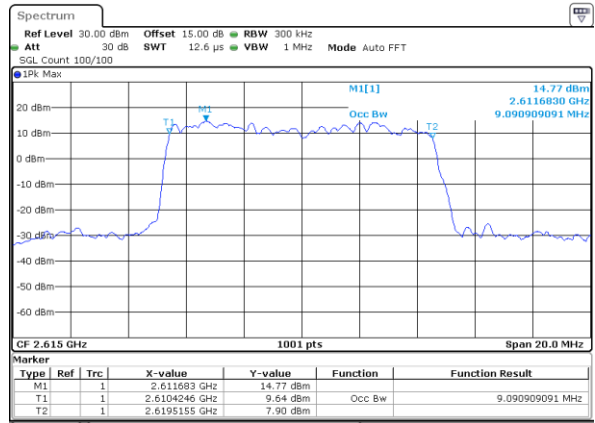

Middle Channel / 10MHz / 16QAM

Date: 21.MAY.2019 19:18:07

Highest Channel / 10MHz / QPSK

Date: 21.MAY.2019 19:18:37

Highest Channel / 10MHz / 16QAM

Date: 21.MAY.2019 19:18:47

LTE Band 38

Lowest Channel / 15MHz / QPSK