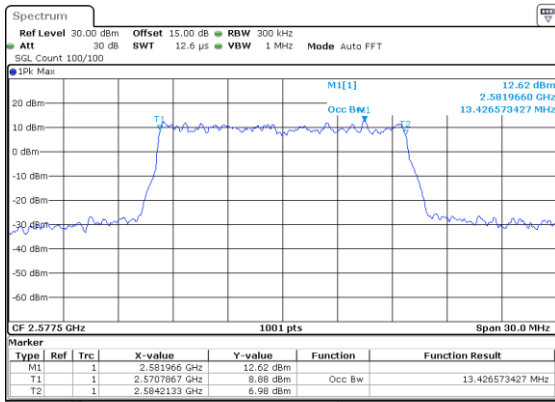

LTE Band 38

Lowest Channel / 15MHz / 64QAM