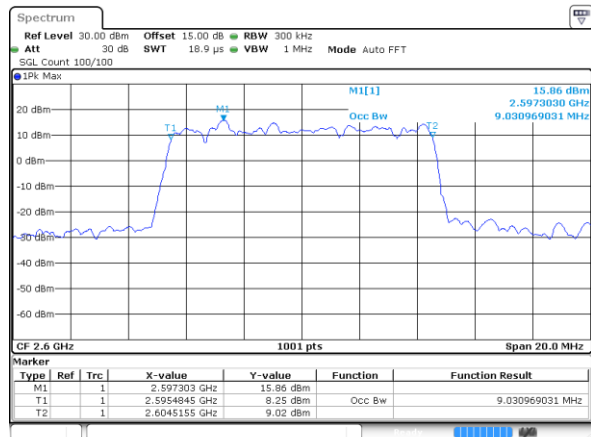

Highest Channel / 20MHz / 16QAM

Date: 22 MAY 2019 15:27:09

LTE Band 41

Lowest Channel / 5MHz / 64QAM

Date: 22 MAY 2019 15:16:18

Lowest Channel / 10MHz / 64QAM

Date: 22 MAY 2019 15:19:21

Middle Channel / 5MHz / 64QAM

Date: 22 MAY 2019 15:17:19

Middle Channel / 10MHz / 64QAM

Date: 22 MAY 2019 15:20:22

Highest Channel / 5MHz / 64QAM

Date: 22 MAY 2019 15:18:20

Highest Channel / 10MHz / 64QAM

Date: 22 MAY 2019 15:21:23

LTE Band 41