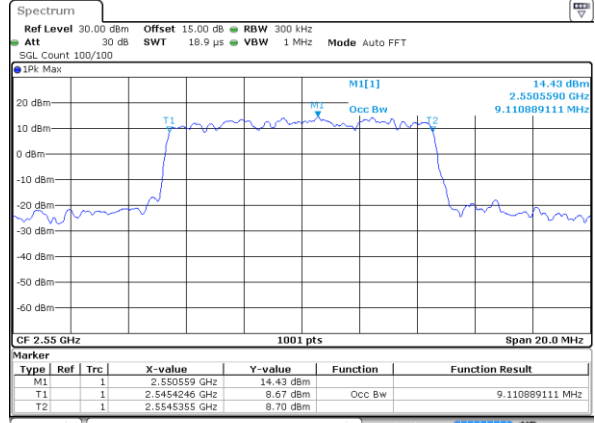

Date: 22 MAY 2019 15:17:39

Highest Channel / 5MHz / 16QAM

Date: 22 MAY 2019 15:18:00

LTE Band 41

Lowest Channel / 10MHz / QPSK

Date: 22 MAY 2019 15:18:40

Lowest Channel / 10MHz / 16QAM

Date: 22 MAY 2019 15:19:01