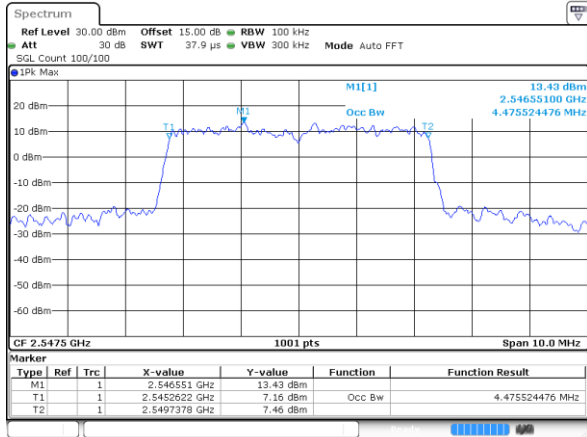

Highest Channel / 20MHz / 16QAM

Date: 22 MAY 2019 15:27:09

LTE Band 41

Lowest Channel / 5MHz / 64QAM

Date: 22 MAY 2019 15:16:18

Lowest Channel / 10MHz / 64QAM

Date: 22 MAY 2019 15:19:21

Middle Channel / 5MHz / 64QAM

Date: 22 MAY 2019 15:17:19

Middle Channel / 10MHz / 64QAM

Date: 22 MAY 2019 15:20:22

Highest Channel / 5MHz / 64QAM

Date: 22 MAY 2019 15:18:20

Highest Channel / 10MHz / 64QAM

Date: 22 MAY 2019 15:21:23

LTE Band 41