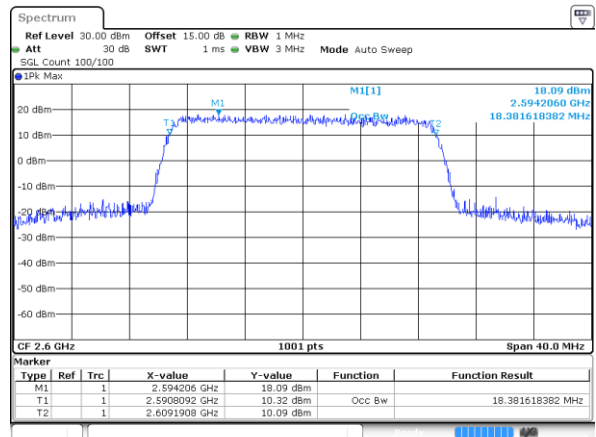

Lowest Channel / 15MHz / 64QAM

Date: 22 MAY 2019 15:22:24

Lowest Channel / 20MHz / 64QAM

Date: 22 MAY 2019 15:25:27

Middle Channel / 15MHz / 64QAM

Date: 22 MAY 2019 15:23:25

Middle Channel / 20MHz / 64QAM

Date: 22 MAY 2019 15:26:28

Highest Channel / 15MHz / 64QAM

Date: 22 MAY 2019 15:24:26

Highest Channel / 20MHz / 64QAM

Date: 22 MAY 2019 15:27:29

Conducted Band Edge