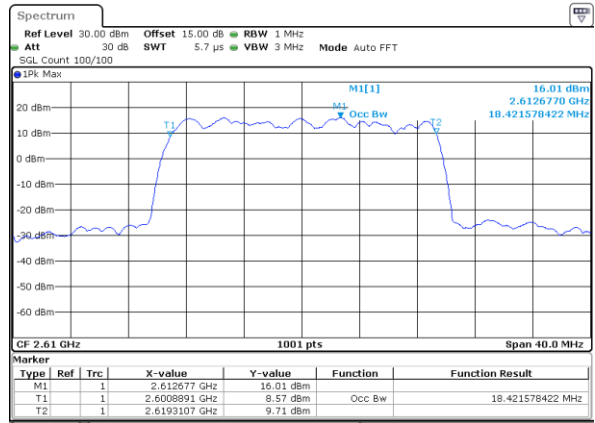

Date: 21.MAY.2019 19:21:07

Highest Channel / 15MHz / 16QAM

Date: 21.MAY.2019 19:21:17

LTE Band 38

Lowest Channel / 20MHz / QPSK

Date: 21.MAY.2019 19:21:47

Lowest Channel / 20MHz / 16QAM

Date: 21.MAY.2019 19:21:57

Middle Channel / 20MHz / QPSK

Date: 21.MAY.2019 19:22:08

Middle Channel / 20MHz / 16QAM

Date: 21.MAY.2019 19:22:18

Highest Channel / 20MHz / QPSK

Date: 21.MAY.2019 19:23:08

Highest Channel / 20MHz / 16QAM

Date: 21.MAY.2019 19:23:18

LTE Band 38

Lowest Channel / 5MHz / 64QAM

Lowest Channel / 10MHz / 64QAM

Middle Channel / 5MHz / 64QAM

Middle Channel / 10MHz / 64QAM

Highest Channel / 5MHz / 64QAM

Highest Channel / 10MHz / 64QAM

LTE Band 38