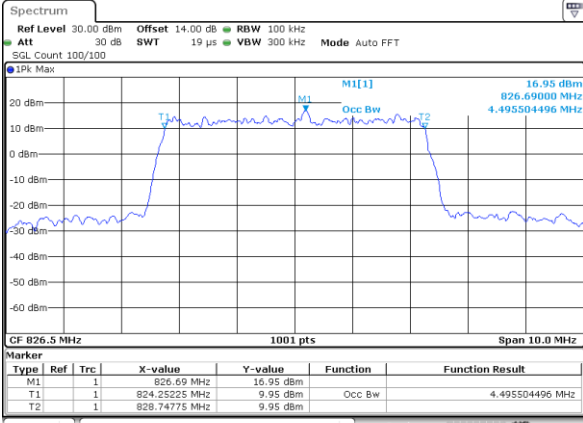

Middle Channel / 3MHz / 16QAM

Date: 19.MAY.2019 10:16:17

Highest Channel / 3MHz / QPSK

Date: 19.MAY.2019 10:16:47

Highest Channel / 3MHz / 16QAM

Date: 19.MAY.2019 10:16:58

LTE Band 26

Lowest Channel / 5MHz / QPSK