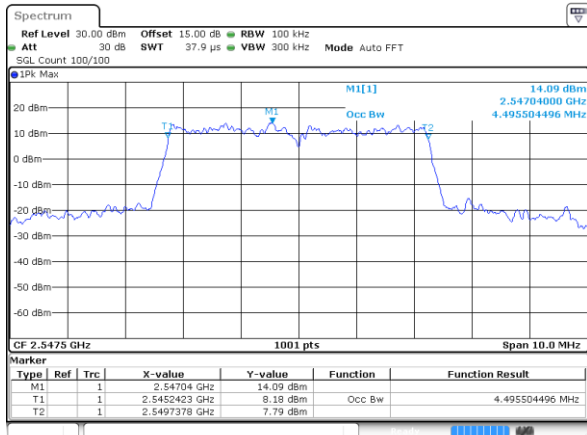

LTE Band 38

Lowest Channel / 5MHz / 64QAM

Lowest Channel / 10MHz / 64QAM

Middle Channel / 5MHz / 64QAM

Middle Channel / 10MHz / 64QAM

Highest Channel / 5MHz / 64QAM

Highest Channel / 10MHz / 64QAM

LTE Band 38

Lowest Channel / 15MHz / 64QAM

Lowest Channel / 20MHz / 64QAM

Middle Channel / 15MHz / 64QAM

Middle Channel / 20MHz / 64QAM

Highest Channel / 15MHz / 64QAM

Highest Channel / 20MHz / 64QAM

LTE Band 41

Lowest Channel / 5MHz / QPSK

Date: 22 MAY 2019 15:15:37

Lowest Channel / 5MHz / 16QAM

Date: 22 MAY 2019 15:15:57

Middle Channel / 5MHz / QPSK

Date: 22 MAY 2019 15:16:38

Middle Channel / 5MHz / 16QAM

Date: 22 MAY 2019 15:16:59

Highest Channel / 5MHz / QPSK