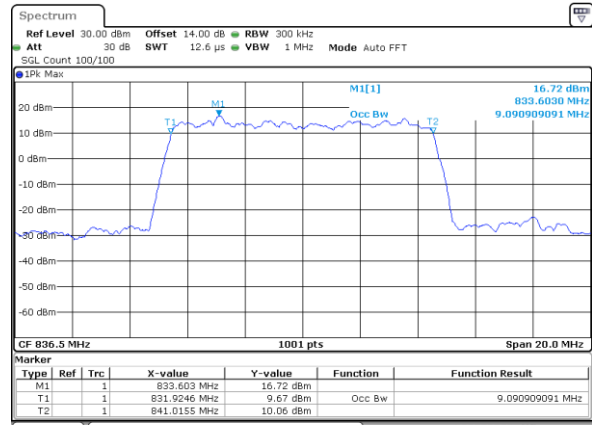

Middle Channel / 10MHz / 64QAM

Date: 19_MAY_2019 11:56:09