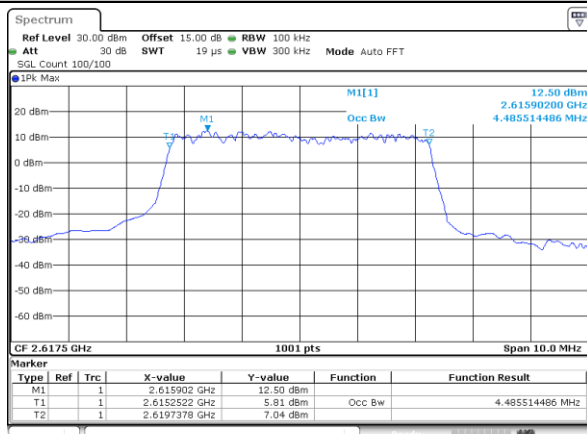

Date: 21.MAY.2019 19:15:25

Middle Channel / 5MHz / QPSK

Date: 21.MAY.2019 19:15:55

Middle Channel / 5MHz / 16QAM

Date: 21.MAY.2019 19:16:06

Highest Channel / 5MHz / QPSK

Date: 21.MAY.2019 19:16:36

Highest Channel / 5MHz / 16QAM