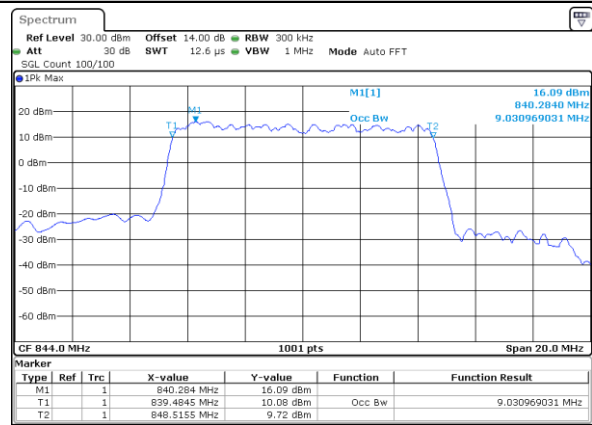

Date: 19_MAY_2019 11:55:09

Middle Channel / 10MHz / 64QAM

Date: 19_MAY_2019 11:56:09

Highest Channel / 5MHz / 64QAM

Date: 19_MAY_2019 11:55:29

Highest Channel / 10MHz / 64QAM

Date: 19_MAY_2019 11:56:29

LTE Band 26