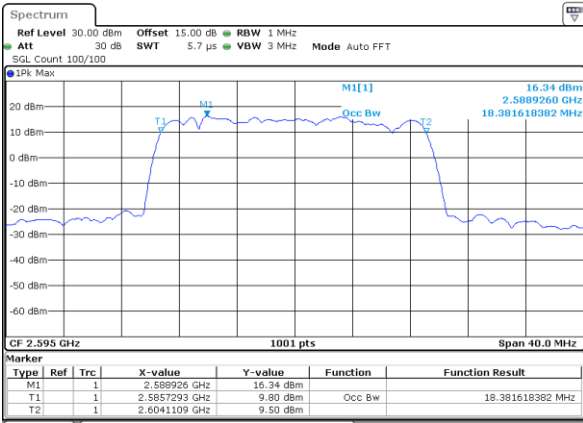

Middle Channel / 20MHz / QPSK

Date: 21.MAY.2019 19:22:08