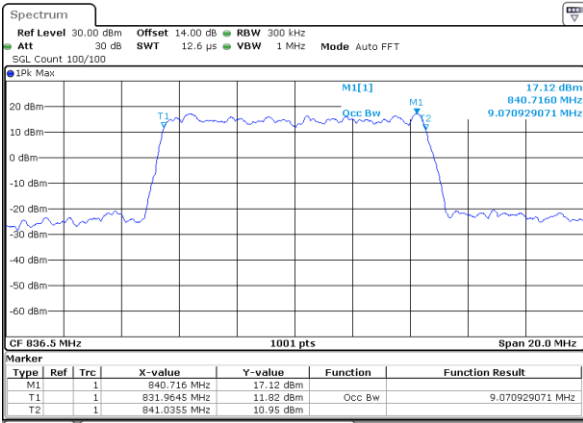

Middle Channel / 10MHz / QPSK

Date: 19_MAY.2019 10:20:09