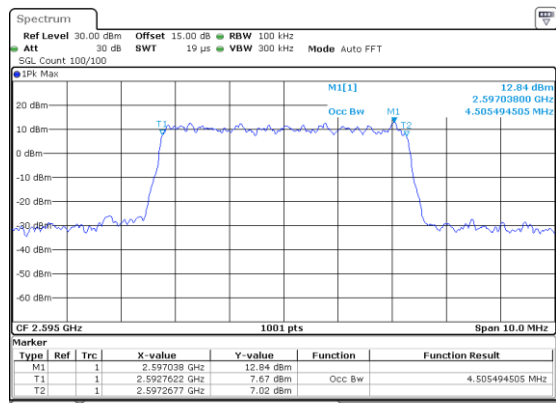

LTE Band 38

Lowest Channel / 5MHz / 64QAM

Lowest Channel / 10MHz / 64QAM

Middle Channel / 5MHz / 64QAM

Middle Channel / 10MHz / 64QAM

Highest Channel / 5MHz / 64QAM

Highest Channel / 10MHz / 64QAM

LTE Band 38