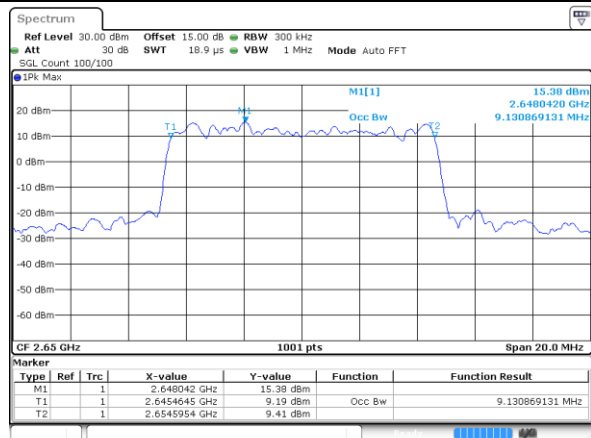

Highest Channel / 20MHz / 16QAM

Date: 22 MAY 2019 15:27:09

LTE Band 41

Lowest Channel / 5MHz / 64QAM

Date: 22 MAY 2019 15:16:18

Lowest Channel / 10MHz / 64QAM

Date: 22 MAY 2019 15:19:21

Middle Channel / 5MHz / 64QAM

Date: 22 MAY 2019 15:17:19

Middle Channel / 10MHz / 64QAM

Date: 22 MAY 2019 15:20:22

Highest Channel / 5MHz / 64QAM

Date: 22 MAY 2019 15:18:20

Highest Channel / 10MHz / 64QAM

Date: 22 MAY 2019 15:21:23

LTE Band 41

Lowest Channel / 15MHz / 64QAM

Date: 22 MAY 2019 15:22:24

Lowest Channel / 20MHz / 64QAM

Date: 22 MAY 2019 15:25:27

Middle Channel / 15MHz / 64QAM

Date: 22 MAY 2019 15:23:25

Middle Channel / 20MHz / 64QAM

Date: 22 MAY 2019 15:26:28

Highest Channel / 15MHz / 64QAM

Date: 22 MAY 2019 15:24:26

Highest Channel / 20MHz / 64QAM

Date: 22 MAY 2019 15:27:29

Conducted Band Edge