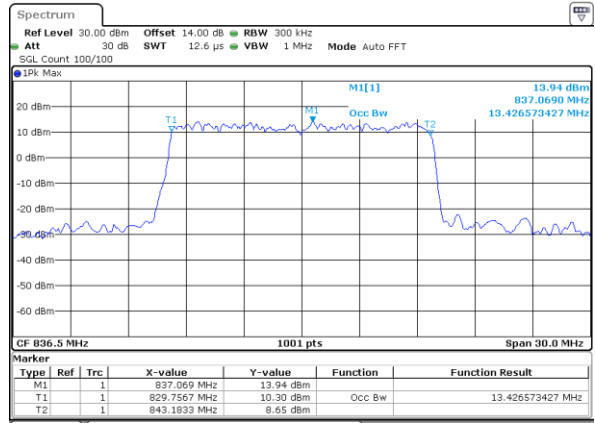

LTE Band 26

Lowest Channel / 15MHz / QPSK

Date: 19_MAY.2019 10:21:30

Lowest Channel / 15MHz / 16QAM

Date: 19_MAY.2019 10:21:40

Middle Channel / 15MHz / QPSK

Date: 19_MAY.2019 10:22:10

Middle Channel / 15MHz / 16QAM

Date: 19_MAY.2019 10:22:20

Highest Channel / 15MHz / QPSK

Date: 19_MAY.2019 10:22:50

Highest Channel / 15MHz / 16QAM

Date: 19_MAY.2019 10:23:00

LTE Band 26

Lowest Channel / 1.4MHz / 64QAM

Date: 19_MAY_2019 11:52:47