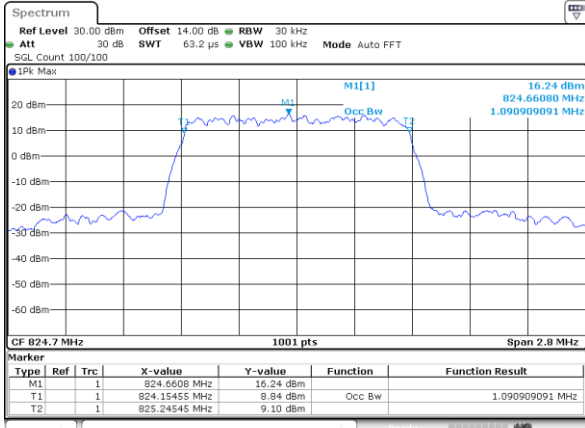

Highest Channel / 20MHz / 64QAM

Date: 21 MAY 2019 17:56:51

LTE Band 26

Lowest Channel / 1.4MHz / QPSK

Lowest Channel / 1.4MHz / 16QAM

Middle Channel / 1.4MHz / QPSK

Middle Channel / 1.4MHz / 16QAM

Highest Channel / 1.4MHz / QPSK