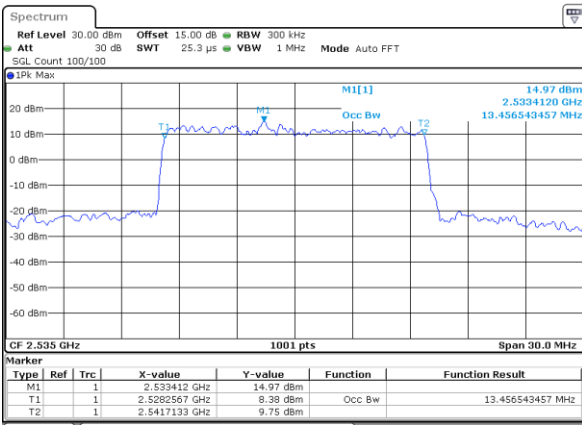

Middle Channel / 15MHz / 64QAM

Date: 21 MAY 2019 17:49:59