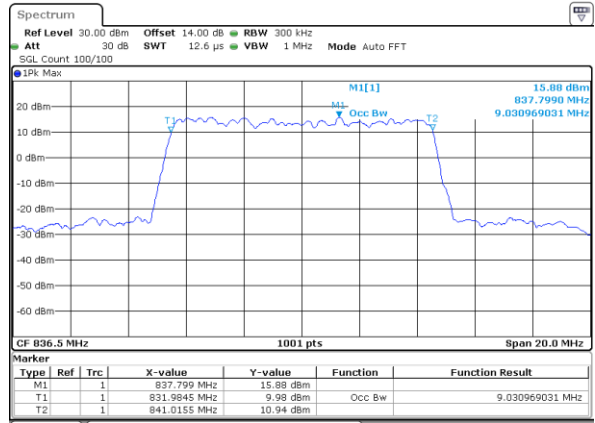

Middle Channel / 10MHz / 16QAM

Date: 19_MAY.2019 10:20:19