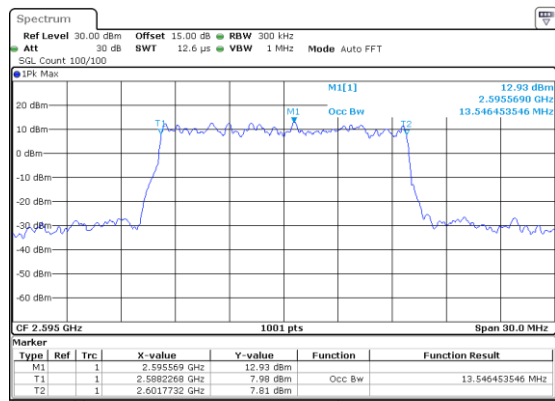

Middle Channel / 15MHz / 64QAM