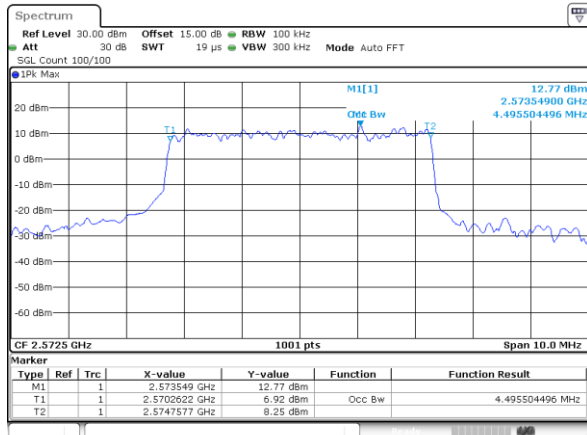

Highest Channel / 15MHz / 64QAM

Date: 19_MAY_2019 12:00:38

CH26765 / 64QAM

Date: 20 MAY 2019 16:45:17

LTE Band 38

Lowest Channel / 5MHz / QPSK

Date: 21.MAY.2019 19:15:15

Lowest Channel / 5MHz / 16QAM