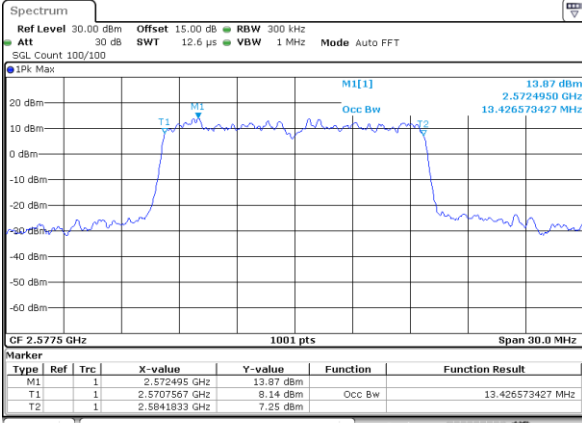

Middle Channel / 10MHz / 16QAM

Date: 21.MAY.2019 19:18:07

Highest Channel / 10MHz / QPSK

Date: 21.MAY.2019 19:18:37

Highest Channel / 10MHz / 16QAM

Date: 21.MAY.2019 19:18:47

LTE Band 38

Lowest Channel / 15MHz / QPSK