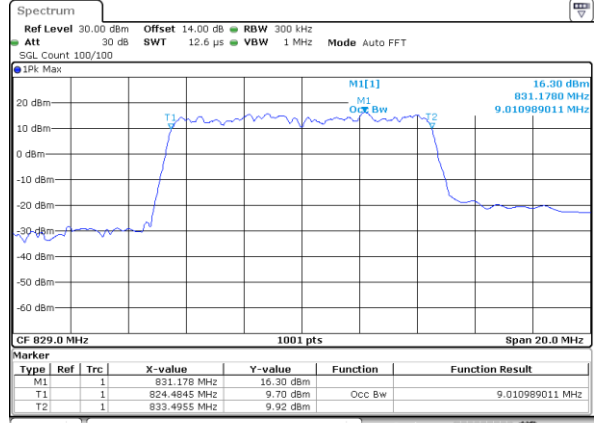

Date: 19_MAY.2019 10:18:40

Highest Channel / 5MHz / 16QAM

Date: 19_MAY.2019 10:18:58

LTE Band 26

Lowest Channel / 10MHz / QPSK

Date: 19_MAY.2019 10:19:29

Lowest Channel / 10MHz / 16QAM

Date: 19_MAY.2019 10:19:39