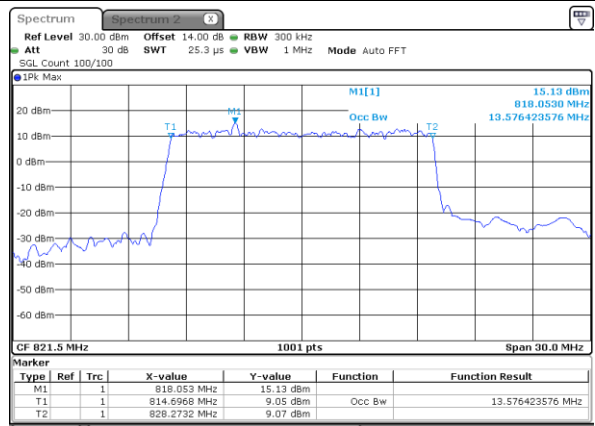

CH26765 / 16QAM

Date: 20 MAY 2019 16:50:15