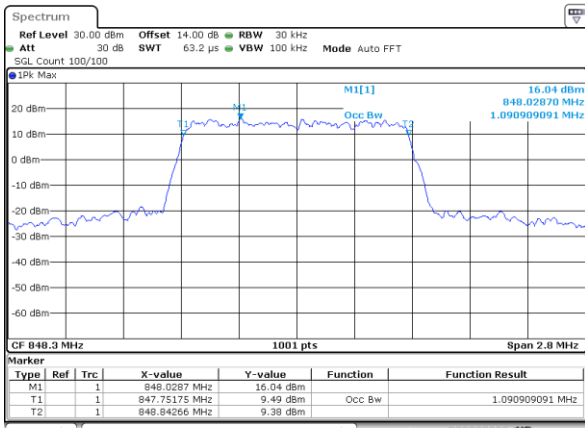

Highest Channel / 20MHz / 64QAM

Date: 21 MAY 2019 17:56:51

LTE Band 26

Lowest Channel / 1.4MHz / QPSK

Lowest Channel / 1.4MHz / 16QAM

Middle Channel / 1.4MHz / QPSK

Middle Channel / 1.4MHz / 16QAM

Highest Channel / 1.4MHz / QPSK