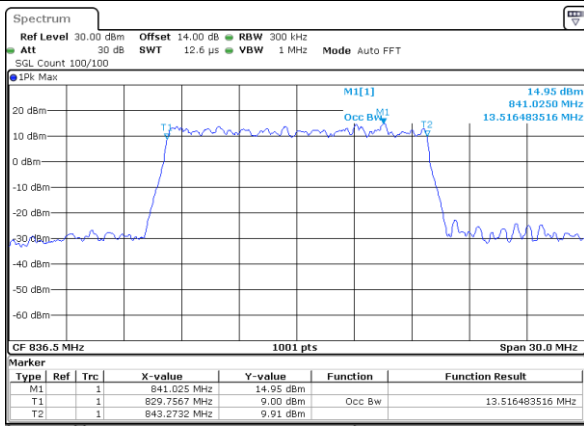

Middle Channel / 15MHz / 64QAM

Date: 19_MAY_2019 12:00:18