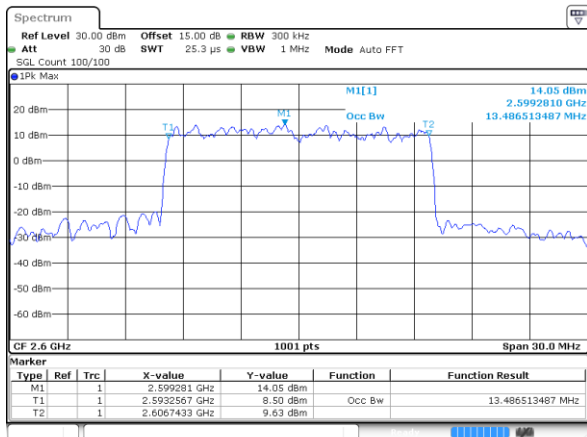

Date: 22 MAY 2019 15:17:19

Middle Channel / 10MHz / 64QAM

Date: 22 MAY 2019 15:20:22

Highest Channel / 5MHz / 64QAM

Date: 22 MAY 2019 15:18:20

Highest Channel / 10MHz / 64QAM

Date: 22 MAY 2019 15:21:23

LTE Band 41

Lowest Channel / 15MHz / 64QAM

Date: 22 MAY 2019 15:22:24

Lowest Channel / 20MHz / 64QAM

Date: 22 MAY 2019 15:25:27

Middle Channel / 15MHz / 64QAM

Date: 22 MAY 2019 15:23:25

Middle Channel / 20MHz / 64QAM

Date: 22 MAY 2019 15:26:28

Highest Channel / 15MHz / 64QAM

Date: 22 MAY 2019 15:24:26

Highest Channel / 20MHz / 64QAM

Date: 22 MAY 2019 15:27:29

Conducted Band Edge