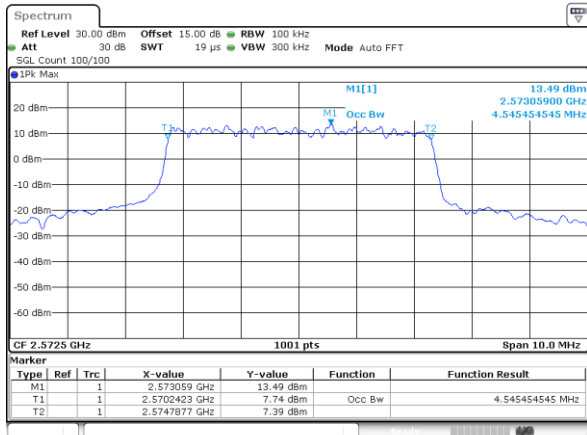

Highest Channel / 15MHz / 64QAM

Date: 19_MAY_2019 12:00:38

CH26765 / 64QAM

Date: 20 MAY 2019 16:45:17

LTE Band 38

Lowest Channel / 5MHz / QPSK

Date: 21.MAY.2019 19:15:15

Lowest Channel / 5MHz / 16QAM