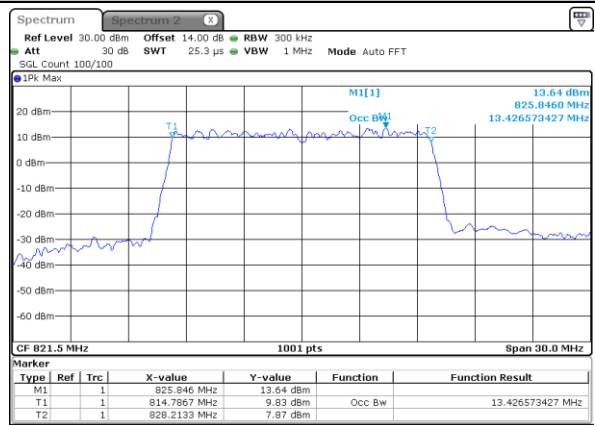

Highest Channel / 15MHz / 64QAM

Date: 19_MAY_2019 12:00:38

CH26765 / 64QAM

Date: 20 MAY 2019 16:45:17

LTE Band 38

Lowest Channel / 5MHz / QPSK

Date: 21.MAY.2019 19:15:15

Lowest Channel / 5MHz / 16QAM