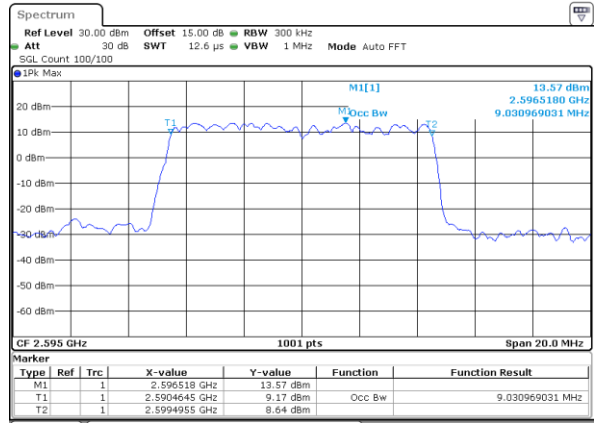

Date: 21.MAY.2019 19:16:46

LTE Band 38

Lowest Channel / 10MHz / QPSK

Date: 21.MAY.2019 19:17:16

Lowest Channel / 10MHz / 16QAM

Date: 21.MAY.2019 19:17:26

Middle Channel / 10MHz / QPSK

Date: 21.MAY.2019 19:17:56

Middle Channel / 10MHz / 16QAM

Date: 21.MAY.2019 19:18:07

Highest Channel / 10MHz / QPSK

Date: 21.MAY.2019 19:18:37

Highest Channel / 10MHz / 16QAM

Date: 21.MAY.2019 19:18:47

LTE Band 38

Lowest Channel / 15MHz / QPSK