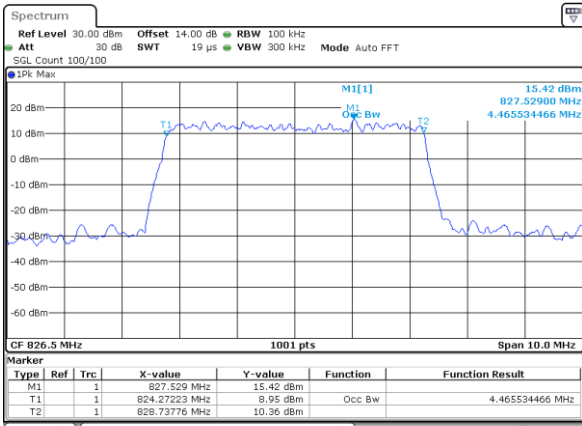

Highest Channel / 3MHz / 64QAM

Date: 19_MAY_2019 11:54:29

LTE Band 26

Lowest Channel / 5MHz / 64QAM

Date: 19_MAY_2019 11:54:49

Lowest Channel / 10MHz / 64QAM

Date: 19_MAY_2019 11:55:49

Middle Channel / 5MHz / 64QAM