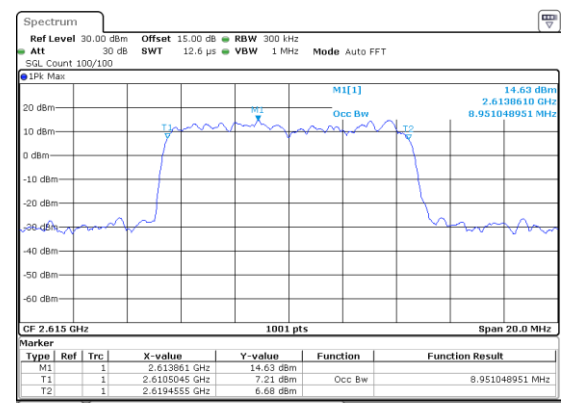

LTE Band 38

Lowest Channel / 5MHz / 64QAM

Lowest Channel / 10MHz / 64QAM

Middle Channel / 5MHz / 64QAM

Middle Channel / 10MHz / 64QAM

Highest Channel / 5MHz / 64QAM

Highest Channel / 10MHz / 64QAM

LTE Band 38

Lowest Channel / 15MHz / 64QAM

Lowest Channel / 20MHz / 64QAM

Middle Channel / 15MHz / 64QAM

Middle Channel / 20MHz / 64QAM

Highest Channel / 15MHz / 64QAM

Highest Channel / 20MHz / 64QAM

LTE Band 41

Lowest Channel / 5MHz / QPSK