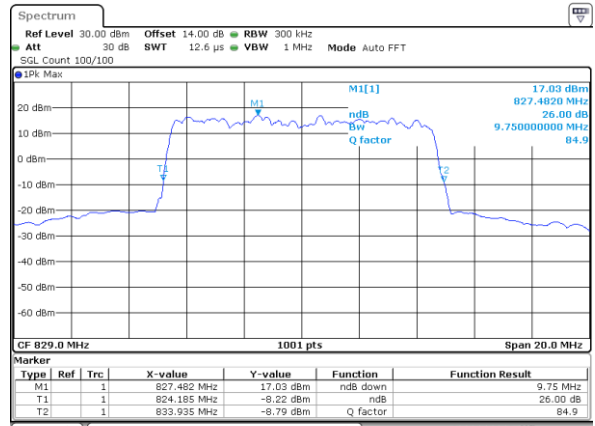

LTE Band 5

Lowest Channel / 1.4MHz / 64QAM

Date: 15_MAY.2019 21:58:28

Lowest Channel / 3MHz / 64QAM

Date: 15_MAY.2019 22:08:47

Middle Channel / 1.4MHz / 64QAM

Date: 15_MAY.2019 21:58:38

Middle Channel / 3MHz / 64QAM

Date: 15_MAY.2019 22:08:58

Highest Channel / 1.4MHz / 64QAM

Date: 15_MAY.2019 21:58:48

Highest Channel / 3MHz / 64QAM

Date: 15_MAY.2019 22:09:08

LTE Band 5

Lowest Channel / 5MHz / 64QAM

Date: 15_MAY_2019 22:19:08

Lowest Channel / 10MHz / 64QAM

Date: 15_MAY_2019 22:29:28

Middle Channel / 5MHz / 64QAM

Date: 15_MAY_2019 22:19:18

Middle Channel / 10MHz / 64QAM

Date: 15_MAY_2019 22:29:38

Highest Channel / 5MHz / 64QAM

Date: 15_MAY_2019 22:19:28