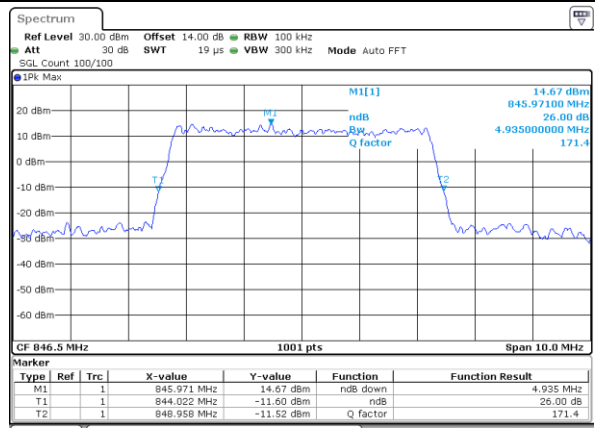

Middle Channel / 5MHz / QPSK

Date: 19_MAY.2019 10:18:20

Middle Channel / 5MHz / 16QAM

Date: 19_MAY.2019 10:18:38

Highest Channel / 5MHz / QPSK

Date: 19_MAY.2019 10:19:09

Highest Channel / 5MHz / 16QAM

Date: 19_MAY.2019 10:19:19