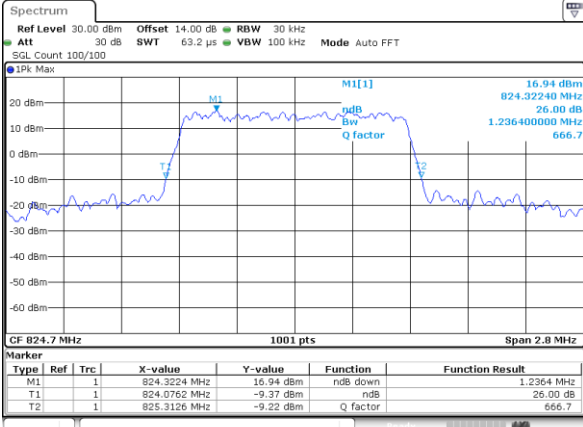

Date: 19.MAY.2019 03:04:54

Highest Channel / 20MHz / 64QAM

Date: 19.MAY.2019 03:13:21

LTE Band 5

Lowest Channel / 1.4MHz / QPSK

Date: 15.MAY.2019 20:29:17

Lowest Channel / 1.4MHz / 16QAM

Date: 15.MAY.2019 20:29:07