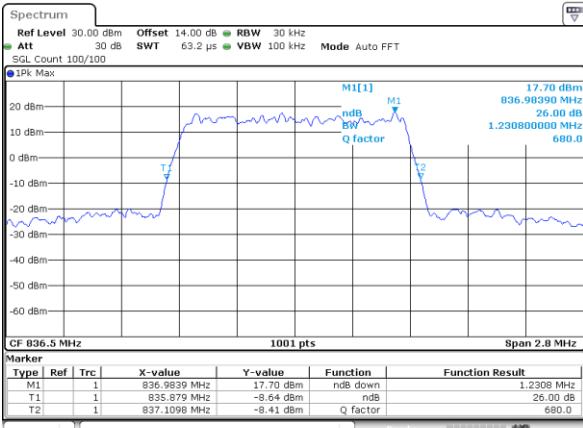

Middle Channel / 1.4MHz / QPSK

Date: 15.MAY.2019 20:38:13