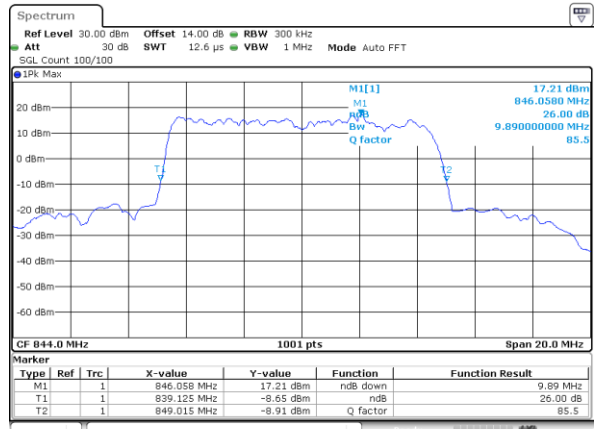

Date: 15.MAY.2019 21:23:40

Highest Channel / 5MHz / 16QAM

Date: 15.MAY.2019 21:23:50

LTE Band 5

Lowest Channel / 10MHz / QPSK

Date: 15.MAY.2019 21:34:32

Lowest Channel / 10MHz / 16QAM

Date: 15.MAY.2019 21:34:42

Middle Channel / 10MHz / QPSK

Date: 15.MAY.2019 21:43:08

Middle Channel / 10MHz / 16QAM

Date: 15.MAY.2019 21:43:48

Highest Channel / 10MHz / QPSK

Date: 15.MAY.2019 21:46:07

Highest Channel / 10MHz / 16QAM

Date: 15.MAY.2019 21:46:17

LTE Band 5

Lowest Channel / 1.4MHz / 64QAM

Date: 15_MAY.2019 21:58:28

Lowest Channel / 3MHz / 64QAM

Date: 15_MAY.2019 22:08:47

Middle Channel / 1.4MHz / 64QAM

Date: 15_MAY.2019 21:58:38

Middle Channel / 3MHz / 64QAM