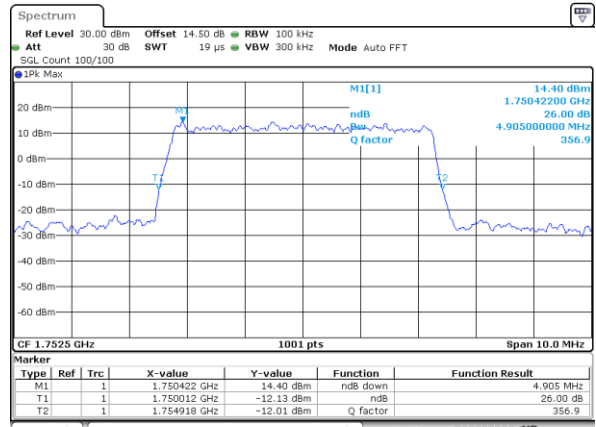

LTE Band 4

Lowest Channel / 5MHz / QPSK

Date: 19.MAY.2019 00:57:29

Lowest Channel / 5MHz / 16QAM

Date: 19.MAY.2019 00:57:39

Middle Channel / 5MHz / QPSK

Date: 19.MAY.2019 01:04:40

Middle Channel / 5MHz / 16QAM

Date: 19.MAY.2019 01:04:51

Highest Channel / 5MHz / QPSK

Date: 19.MAY.2019 01:07:14

Highest Channel / 5MHz / 16QAM

Date: 19.MAY.2019 01:07:24

LTE Band 4

Lowest Channel / 10MHz / QPSK

Date: 19.MAY.2019 01:16:12