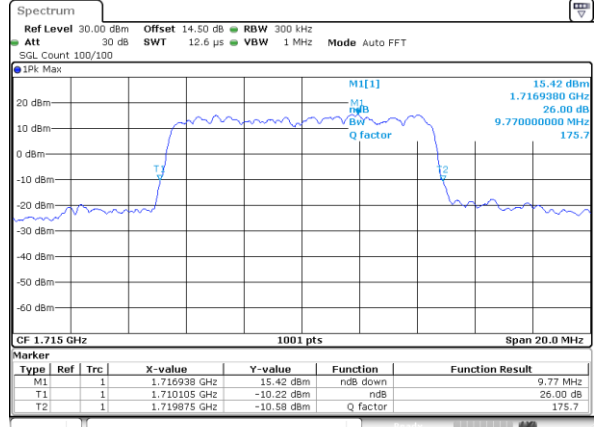

Lowest Channel / 10MHz / 16QAM

Date: 19.MAY.2019 01:16:22