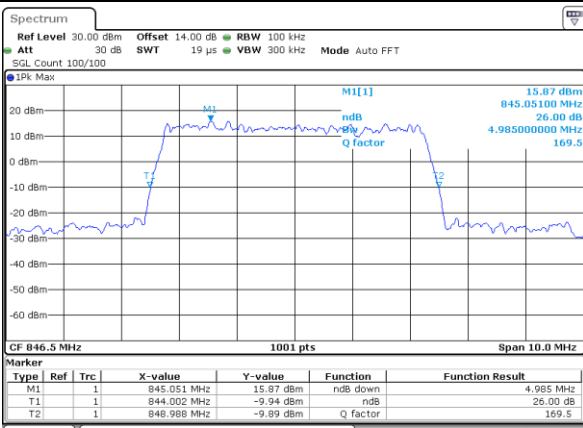

Date: 19.MAY.2019 10:17:08

Highest Channel / 3MHz / 16QAM

Date: 19.MAY.2019 10:17:18

LTE Band 26

Lowest Channel / 5MHz / QPSK

Date: 19_MAY.2019 10:17:40

Lowest Channel / 5MHz / 16QAM

Date: 19_MAY.2019 10:17:58

Middle Channel / 5MHz / QPSK

Date: 19_MAY.2019 10:18:20

Middle Channel / 5MHz / 16QAM

Date: 19_MAY.2019 10:18:38

Highest Channel / 5MHz / QPSK

Date: 19_MAY.2019 10:19:09

Highest Channel / 5MHz / 16QAM

Date: 19_MAY.2019 10:19:19