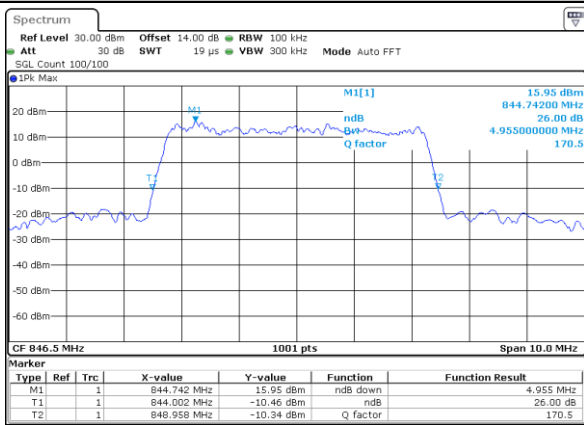

Date: 15_MAY.2019 22:08:58

Highest Channel / 1.4MHz / 64QAM

Date: 15_MAY.2019 21:58:48

Highest Channel / 3MHz / 64QAM

Date: 15_MAY.2019 22:09:08

LTE Band 5

Lowest Channel / 5MHz / 64QAM

Date: 15_MAY_2019 22:19:08

Lowest Channel / 10MHz / 64QAM

Date: 15_MAY_2019 22:29:28

Middle Channel / 5MHz / 64QAM

Date: 15_MAY_2019 22:19:18

Middle Channel / 10MHz / 64QAM

Date: 15_MAY_2019 22:29:38

Highest Channel / 5MHz / 64QAM

Date: 15_MAY_2019 22:19:28

Highest Channel / 10MHz / 64QAM

Date: 15_MAY_2019 22:29:48

LTE Band 7

Lowest Channel / 5MHz / QPSK

Date: 21.MAY.2019 05:26:34

Lowest Channel / 5MHz / 16QAM

Date: 21.MAY.2019 05:27:34

Middle Channel / 5MHz / QPSK