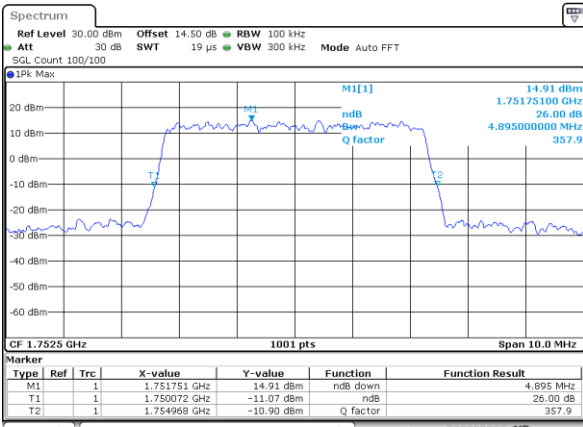

Highest Channel / 5MHz / QPSK

Date: 19.MAY.2019 01:07:14