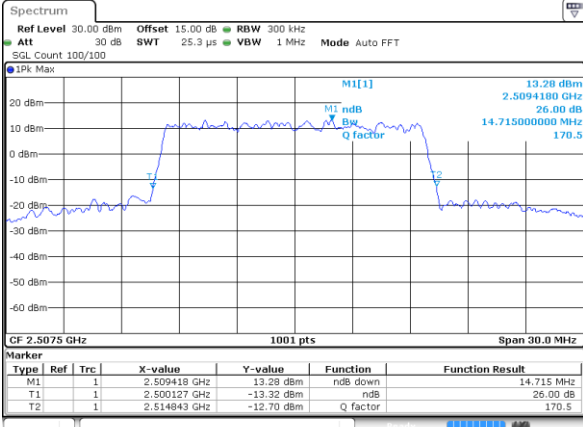

Date: 21 MAY 2019 17:03:43

Lowest Channel / 10MHz / 64QAM

Date: 21 MAY 2019 17:17:05

Middle Channel / 5MHz / 64QAM

Date: 21 MAY 2019 17:03:53

Middle Channel / 10MHz / 64QAM

Date: 21 MAY 2019 17:38:32

Highest Channel / 5MHz / 64QAM

Date: 21 MAY 2019 17:04:03

Highest Channel / 10MHz / 64QAM

Date: 21 MAY 2019 17:36:47

LTE Band 7

Lowest Channel / 15MHz / 64QAM

Date: 21 MAY 2019 17:42:40

Lowest Channel / 20MHz / 64QAM

Date: 21 MAY 2019 17:52:18

Middle Channel / 15MHz / 64QAM

Date: 21 MAY 2019 17:50:10

Middle Channel / 20MHz / 64QAM

Date: 21 MAY 2019 18:01:23

Highest Channel / 15MHz / 64QAM

Date: 21 MAY 2019 17:49:03

Highest Channel / 20MHz / 64QAM