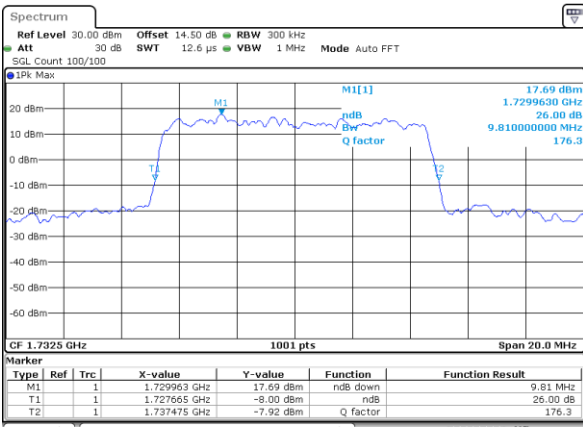

Middle Channel / 10MHz / QPSK

Date: 19.MAY.2019 01:23:23