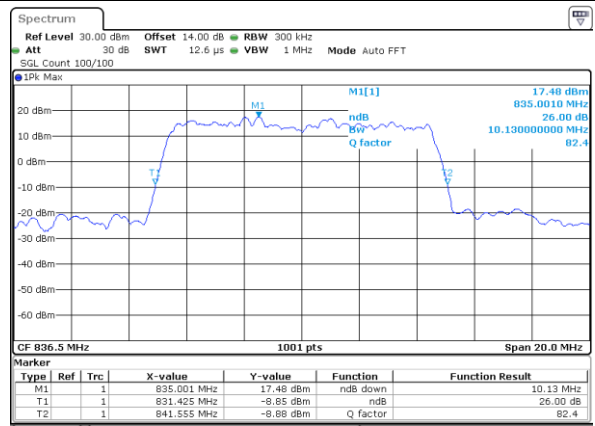

Date: 15_MAY.2019 22:08:58

Highest Channel / 1.4MHz / 64QAM

Date: 15_MAY.2019 21:58:48

Highest Channel / 3MHz / 64QAM

Date: 15_MAY.2019 22:09:08

LTE Band 5

Lowest Channel / 5MHz / 64QAM

Date: 15_MAY_2019 22:19:08

Lowest Channel / 10MHz / 64QAM

Date: 15_MAY_2019 22:29:28

Middle Channel / 5MHz / 64QAM

Date: 15_MAY_2019 22:19:18

Middle Channel / 10MHz / 64QAM

Date: 15_MAY_2019 22:29:38

Highest Channel / 5MHz / 64QAM

Date: 15_MAY_2019 22:19:28

Highest Channel / 10MHz / 64QAM

Date: 15_MAY_2019 22:29:48

LTE Band 7

Lowest Channel / 5MHz / QPSK

Date: 21.MAY.2019 05:26:34

Lowest Channel / 5MHz / 16QAM

Date: 21.MAY.2019 05:27:34

Middle Channel / 5MHz / QPSK