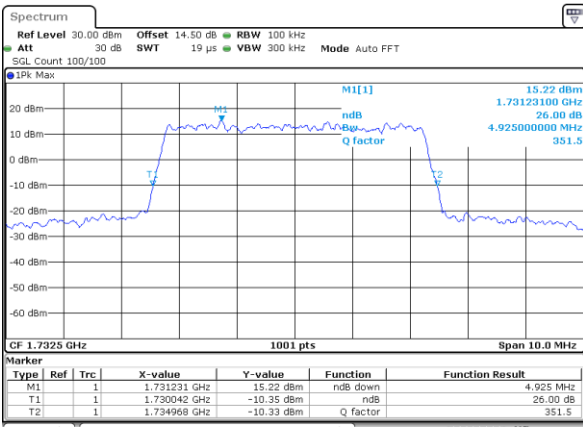

LTE Band 4

Lowest Channel / 5MHz / QPSK

Date: 19.MAY.2019 00:57:29

Lowest Channel / 5MHz / 16QAM

Date: 19.MAY.2019 00:57:39

Middle Channel / 5MHz / QPSK

Date: 19.MAY.2019 01:04:40

Middle Channel / 5MHz / 16QAM

Date: 19.MAY.2019 01:04:51

Highest Channel / 5MHz / QPSK

Date: 19.MAY.2019 01:07:14

Highest Channel / 5MHz / 16QAM

Date: 19.MAY.2019 01:07:24

LTE Band 4

Lowest Channel / 10MHz / QPSK

Date: 19.MAY.2019 01:16:12