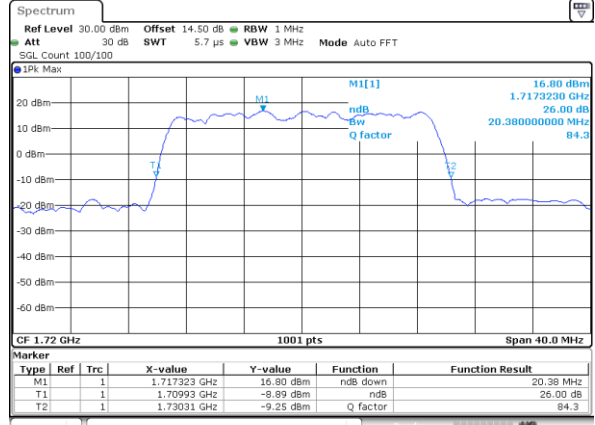

Lowest Channel / 20MHz / 16QAM

Date: 19_MAY.2019 02:10:56