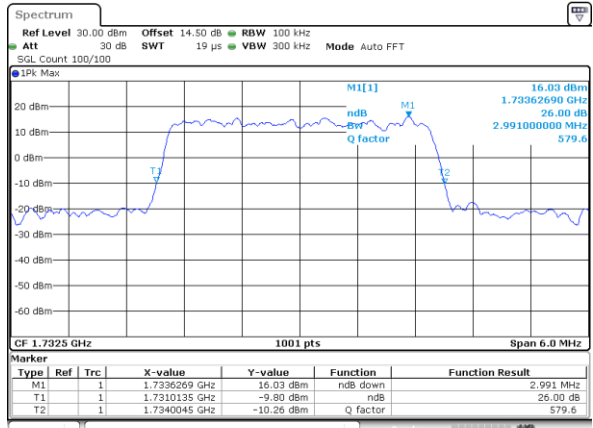

Middle Channel / 3MHz / 64QAM

Date: 19_MAY.2019 02:13:18