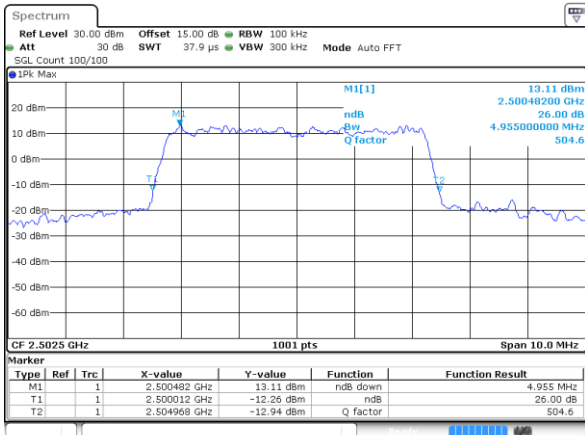

Date: 21.MAY.2019 05:31:56

LTE Band 7

Lowest Channel / 20MHz / QPSK

Date: 21.MAY.2019 05:33:07

Lowest Channel / 20MHz / 16QAM

Date: 21.MAY.2019 05:33:37

Middle Channel / 20MHz / QPSK

Date: 21.MAY.2019 05:33:17

Middle Channel / 20MHz / 16QAM

Date: 21.MAY.2019 05:33:47

Highest Channel / 20MHz / QPSK

Date: 21.MAY.2019 05:33:27

Highest Channel / 20MHz / 16QAM

Date: 21.MAY.2019 05:33:57

LTE Band 7

Lowest Channel / 5MHz / 64QAM

Date: 21 MAY 2019 17:03:43

Lowest Channel / 10MHz / 64QAM

Date: 21 MAY 2019 17:17:05

Middle Channel / 5MHz / 64QAM

Date: 21 MAY 2019 17:03:53

Middle Channel / 10MHz / 64QAM

Date: 21 MAY 2019 17:38:32

Highest Channel / 5MHz / 64QAM