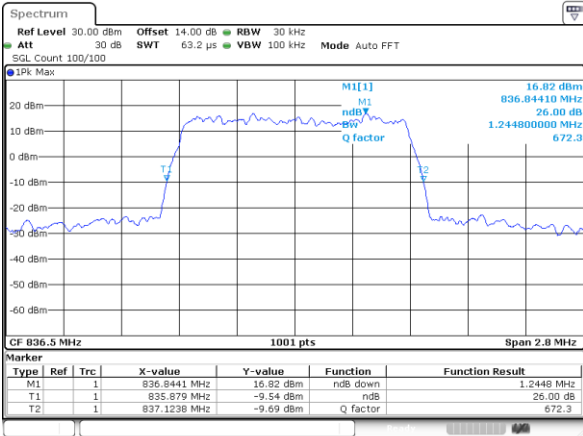

Date: 21 MAY 2019 17:57:10

LTE Band 26

Lowest Channel / 1.4MHz / QPSK

Date: 19.MAY.2019 10:13:56

Lowest Channel / 1.4MHz / 16QAM

Date: 19.MAY.2019 10:13:46

Middle Channel / 1.4MHz / QPSK

Date: 19.MAY.2019 10:14:27

Middle Channel / 1.4MHz / 16QAM

Date: 19.MAY.2019 10:14:37

Highest Channel / 1.4MHz / QPSK

Date: 19.MAY.2019 10:15:07

Highest Channel / 1.4MHz / 16QAM

Date: 19.MAY.2019 10:15:17

LTE Band 26

Lowest Channel / 3MHz / QPSK