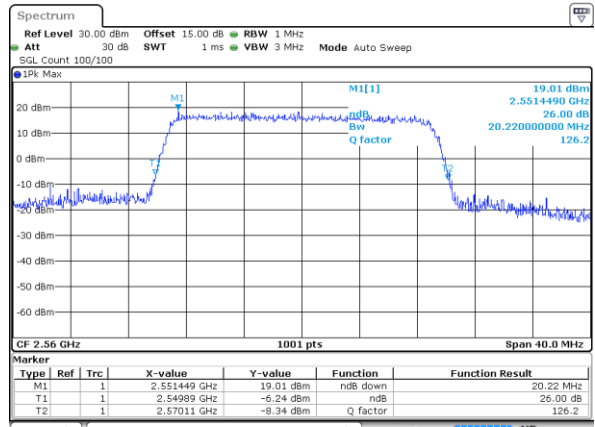

Date: 21 MAY 2019 17:04:03

Highest Channel / 10MHz / 64QAM

Date: 21 MAY 2019 17:36:47

LTE Band 7

Lowest Channel / 15MHz / 64QAM

Date: 21 MAY 2019 17:42:40

Lowest Channel / 20MHz / 64QAM

Date: 21 MAY 2019 17:52:18

Middle Channel / 15MHz / 64QAM

Date: 21 MAY 2019 17:50:10

Middle Channel / 20MHz / 64QAM

Date: 21 MAY 2019 18:01:23

Highest Channel / 15MHz / 64QAM

Date: 21 MAY 2019 17:49:03

Highest Channel / 20MHz / 64QAM

Date: 21 MAY 2019 17:57:10

LTE Band 26

Lowest Channel / 1.4MHz / QPSK

Date: 19.MAY.2019 10:13:56

Lowest Channel / 1.4MHz / 16QAM

Date: 19.MAY.2019 10:13:46

Middle Channel / 1.4MHz / QPSK

Date: 19.MAY.2019 10:14:27