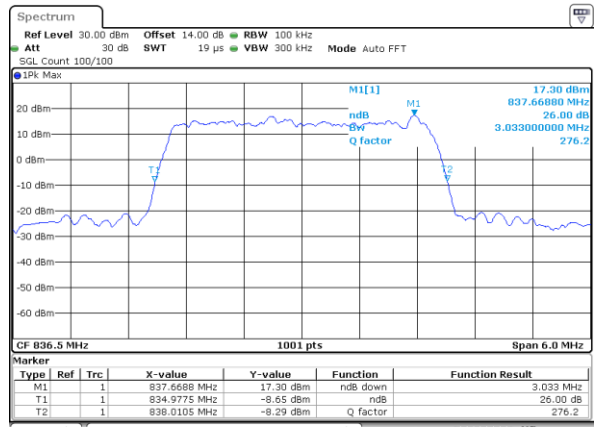

Middle Channel / 1.4MHz / 16QAM

Date: 19.MAY.2019 10:14:37

Highest Channel / 1.4MHz / QPSK

Date: 19.MAY.2019 10:15:07

Highest Channel / 1.4MHz / 16QAM

Date: 19.MAY.2019 10:15:17

LTE Band 26

Lowest Channel / 3MHz / QPSK

Date: 19.MAY.2019 10:15:47

Lowest Channel / 3MHz / 16QAM

Date: 19.MAY.2019 10:15:57

Middle Channel / 3MHz / QPSK

Date: 19.MAY.2019 10:16:27

Middle Channel / 3MHz / 16QAM

Date: 19.MAY.2019 10:16:37

Highest Channel / 3MHz / QPSK

Date: 19.MAY.2019 10:17:08

Highest Channel / 3MHz / 16QAM

Date: 19.MAY.2019 10:17:18

LTE Band 26

Lowest Channel / 5MHz / QPSK

Date: 19_MAY.2019 10:17:40

Lowest Channel / 5MHz / 16QAM

Date: 19_MAY.2019 10:17:58