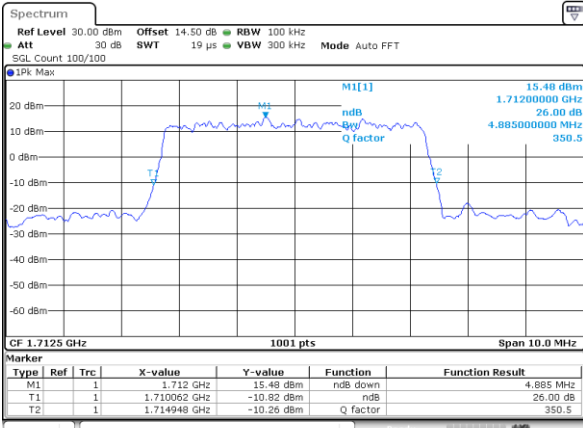

LTE Band 4

Lowest Channel / 5MHz / QPSK

Date: 19.MAY.2019 00:57:29

Lowest Channel / 5MHz / 16QAM

Date: 19.MAY.2019 00:57:39

Middle Channel / 5MHz / QPSK

Date: 19.MAY.2019 01:04:40

Middle Channel / 5MHz / 16QAM