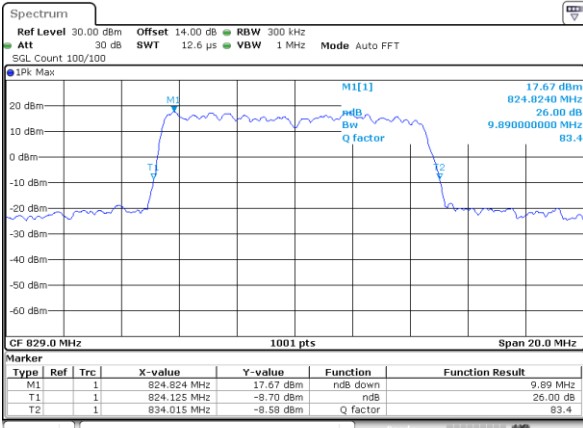

Date: 15.MAY.2019 21:23:40

Highest Channel / 5MHz / 16QAM

Date: 15.MAY.2019 21:23:50

LTE Band 5

Lowest Channel / 10MHz / QPSK

Date: 15.MAY.2019 21:34:32

Lowest Channel / 10MHz / 16QAM

Date: 15.MAY.2019 21:34:42