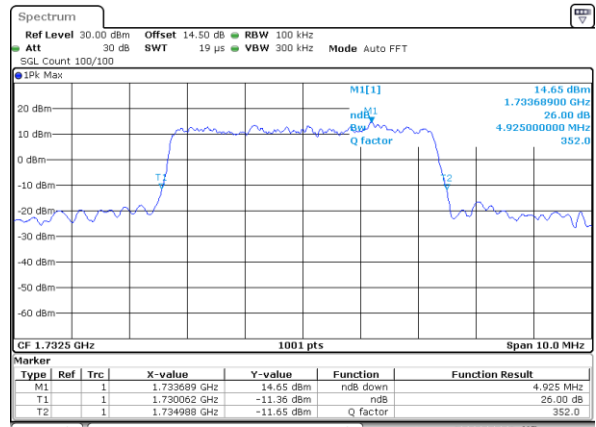

LTE Band 4

Lowest Channel / 5MHz / QPSK

Date: 19.MAY.2019 00:57:29

Lowest Channel / 5MHz / 16QAM

Date: 19.MAY.2019 00:57:39

Middle Channel / 5MHz / QPSK

Date: 19.MAY.2019 01:04:40

Middle Channel / 5MHz / 16QAM

Date: 19.MAY.2019 01:04:51

Highest Channel / 5MHz / QPSK

Date: 19.MAY.2019 01:07:14

Highest Channel / 5MHz / 16QAM

Date: 19.MAY.2019 01:07:24

LTE Band 4

Lowest Channel / 10MHz / QPSK

Date: 19.MAY.2019 01:16:12