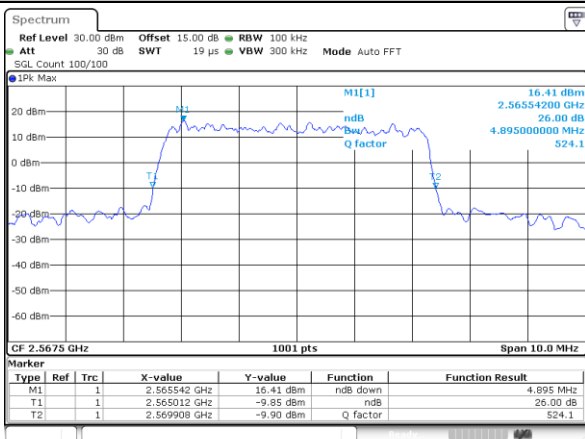

Highest Channel / 10MHz / 64QAM

Date: 15_MAY_2019 22:29:48

LTE Band 7

Lowest Channel / 5MHz / QPSK

Date: 21.MAY.2019 05:26:34

Lowest Channel / 5MHz / 16QAM

Date: 21.MAY.2019 05:27:34

Middle Channel / 5MHz / QPSK

Date: 21.MAY.2019 05:26:44

Middle Channel / 5MHz / 16QAM

Date: 21.MAY.2019 05:27:44

Highest Channel / 5MHz / QPSK

Date: 21.MAY.2019 05:26:54

Highest Channel / 5MHz / 16QAM

Date: 21.MAY.2019 05:27:54

LTE Band 7