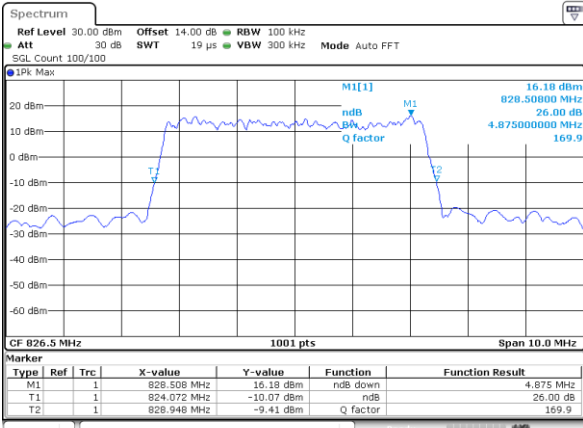

Date: 19.MAY.2019 10:17:08

Highest Channel / 3MHz / 16QAM

Date: 19.MAY.2019 10:17:18

LTE Band 26

Lowest Channel / 5MHz / QPSK

Date: 19_MAY.2019 10:17:40

Lowest Channel / 5MHz / 16QAM

Date: 19_MAY.2019 10:17:58