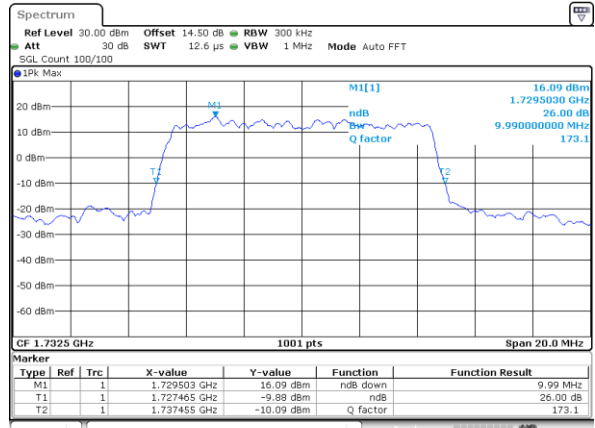

Date: 19_MAY.2019 02:13:34

LTE Band 4

Lowest Channel / 5MHz / 64QAM

Date: 19.MAY.2019 02:43:10

Lowest Channel / 10MHz / 64QAM

Date: 19.MAY.2019 02:51:37

Middle Channel / 5MHz / 64QAM

Date: 19.MAY.2019 02:46:45

Middle Channel / 10MHz / 64QAM

Date: 19.MAY.2019 02:55:12

Highest Channel / 5MHz / 64QAM

Date: 19.MAY.2019 02:48:02

Highest Channel / 10MHz / 64QAM

Date: 19.MAY.2019 02:56:28

LTE Band 4

Lowest Channel / 15MHz / 64QAM