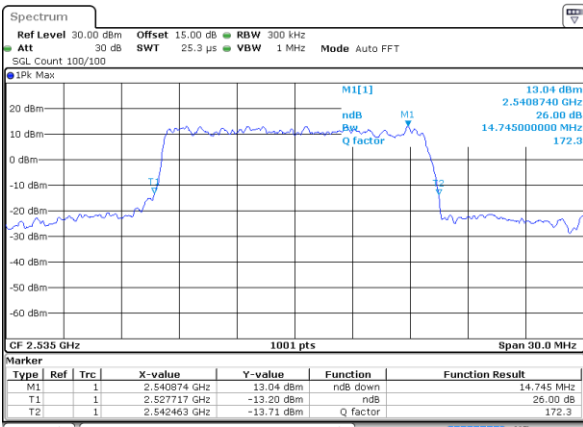

Date: 21 MAY 2019 17:03:43

Lowest Channel / 10MHz / 64QAM

Date: 21 MAY 2019 17:17:05

Middle Channel / 5MHz / 64QAM

Date: 21 MAY 2019 17:03:53

Middle Channel / 10MHz / 64QAM

Date: 21 MAY 2019 17:38:32

Highest Channel / 5MHz / 64QAM

Date: 21 MAY 2019 17:04:03

Highest Channel / 10MHz / 64QAM

Date: 21 MAY 2019 17:36:47

LTE Band 7

Lowest Channel / 15MHz / 64QAM

Date: 21 MAY 2019 17:42:40

Lowest Channel / 20MHz / 64QAM

Date: 21 MAY 2019 17:52:18

Middle Channel / 15MHz / 64QAM

Date: 21 MAY 2019 17:50:10

Middle Channel / 20MHz / 64QAM

Date: 21 MAY 2019 18:01:23

Highest Channel / 15MHz / 64QAM

Date: 21 MAY 2019 17:49:03

Highest Channel / 20MHz / 64QAM