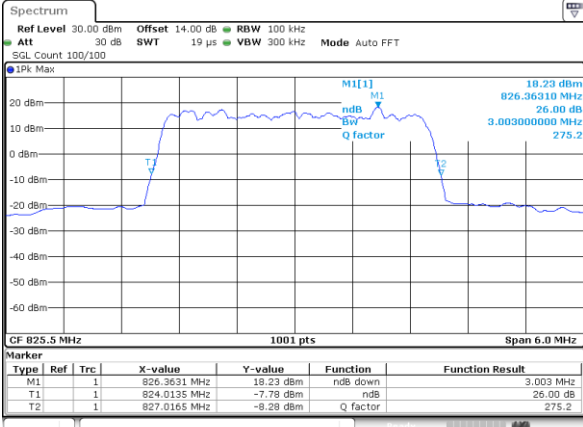

Date: 21 MAY 2019 17:57:10

LTE Band 26

Lowest Channel / 1.4MHz / QPSK

Date: 19.MAY.2019 10:13:56

Lowest Channel / 1.4MHz / 16QAM

Date: 19.MAY.2019 10:13:46

Middle Channel / 1.4MHz / QPSK

Date: 19.MAY.2019 10:14:27

Middle Channel / 1.4MHz / 16QAM

Date: 19.MAY.2019 10:14:37

Highest Channel / 1.4MHz / QPSK

Date: 19.MAY.2019 10:15:07

Highest Channel / 1.4MHz / 16QAM

Date: 19.MAY.2019 10:15:17

LTE Band 26

Lowest Channel / 3MHz / QPSK