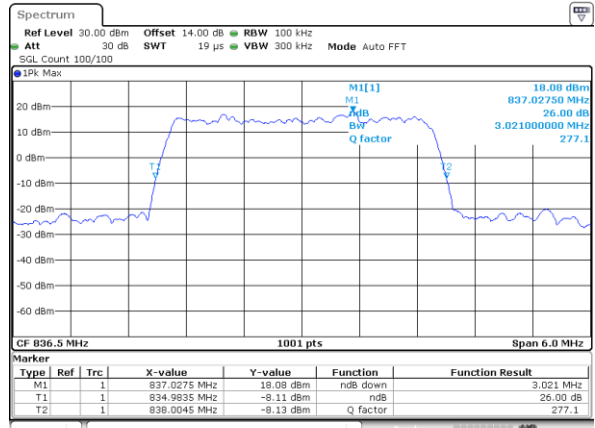

Date: 15.MAY.2019 20:40:52

LTE Band 5

Lowest Channel / 3MHz / QPSK

Date: 15.MAY.2019 20:51:08

Lowest Channel / 3MHz / 16QAM

Date: 15.MAY.2019 20:51:18

Middle Channel / 3MHz / QPSK

Date: 15.MAY.2019 21:00:14

Middle Channel / 3MHz / 16QAM

Date: 15.MAY.2019 21:00:24

Highest Channel / 3MHz / QPSK

Date: 15.MAY.2019 21:02:44

Highest Channel / 3MHz / 16QAM

Date: 15.MAY.2019 21:02:54

LTE Band 5

Lowest Channel / 5MHz / QPSK