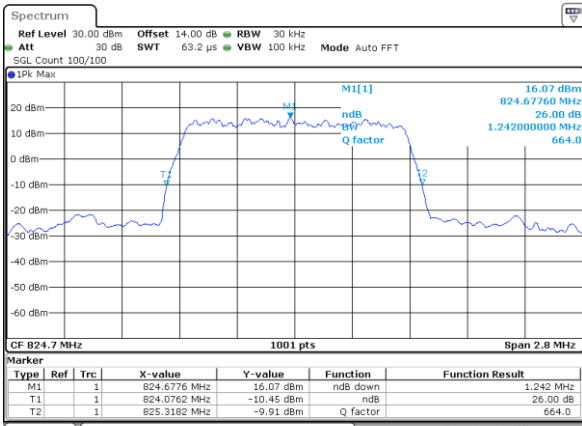

Date: 15.MAY.2019 21:23:40

Highest Channel / 5MHz / 16QAM

Date: 15.MAY.2019 21:23:50

LTE Band 5

Lowest Channel / 10MHz / QPSK

Date: 15.MAY.2019 21:34:32

Lowest Channel / 10MHz / 16QAM

Date: 15.MAY.2019 21:34:42

Middle Channel / 10MHz / QPSK

Date: 15.MAY.2019 21:43:08

Middle Channel / 10MHz / 16QAM

Date: 15.MAY.2019 21:43:48

Highest Channel / 10MHz / QPSK

Date: 15.MAY.2019 21:46:07

Highest Channel / 10MHz / 16QAM

Date: 15.MAY.2019 21:46:17

LTE Band 5

Lowest Channel / 1.4MHz / 64QAM

Date: 15_MAY.2019 21:58:28

Lowest Channel / 3MHz / 64QAM

Date: 15_MAY.2019 22:08:47

Middle Channel / 1.4MHz / 64QAM

Date: 15_MAY.2019 21:58:38

Middle Channel / 3MHz / 64QAM