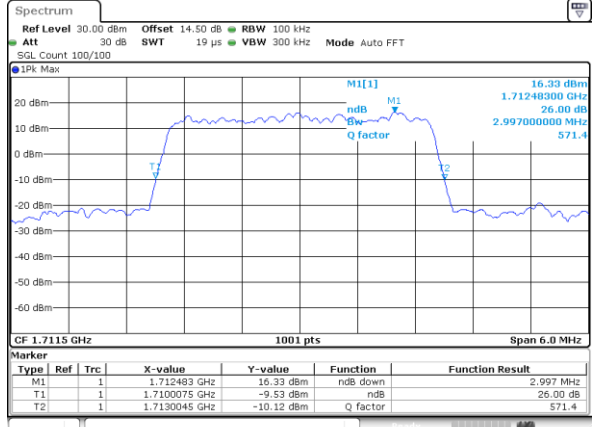

Highest Channel / 20MHz / QPSK

Date: 19_MAY.2019 02:15:31

Highest Channel / 20MHz / 16QAM

Date: 19_MAY.2019 02:15:41

LTE Band 4

Lowest Channel / 1.4MHz / 64QAM

Date: 19_MAY.2019 02:26:16

Lowest Channel / 3MHz / 64QAM