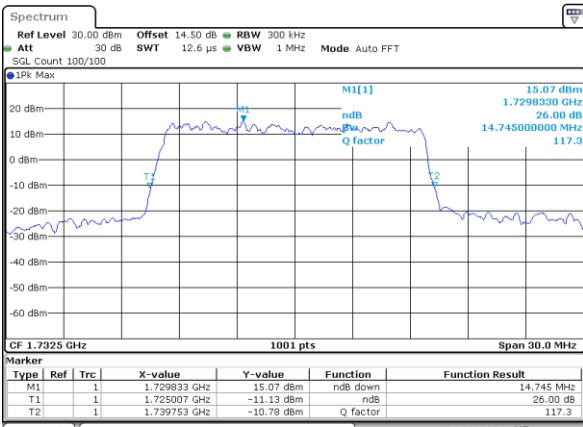

Highest Channel / 10MHz / 16QAM

Date: 19.MAY.2019 01:26:06

LTE Band 4

Lowest Channel / 15MHz / QPSK

Date: 19.MAY.2019 01:48:06

Lowest Channel / 15MHz / 16QAM

Date: 19.MAY.2019 01:48:16

Middle Channel / 15MHz / QPSK

Date: 19.MAY.2019 01:55:17

Middle Channel / 15MHz / 16QAM

Date: 19.MAY.2019 01:55:27

Highest Channel / 15MHz / QPSK

Date: 19.MAY.2019 01:57:50

Highest Channel / 15MHz / 16QAM

Date: 19.MAY.2019 01:58:00

LTE Band 4