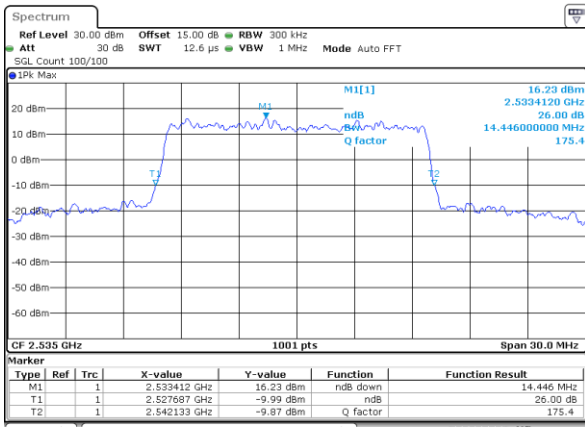

Middle Channel / 15MHz / QPSK

Date: 21.MAY.2019 05:31:16