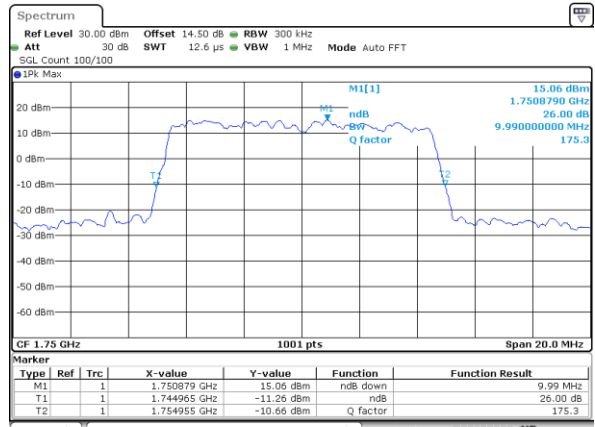

Highest Channel / 10MHz / 16QAM

Date: 19.MAY.2019 01:26:06

LTE Band 4

Lowest Channel / 15MHz / QPSK

Date: 19.MAY.2019 01:48:06

Lowest Channel / 15MHz / 16QAM

Date: 19.MAY.2019 01:48:16

Middle Channel / 15MHz / QPSK