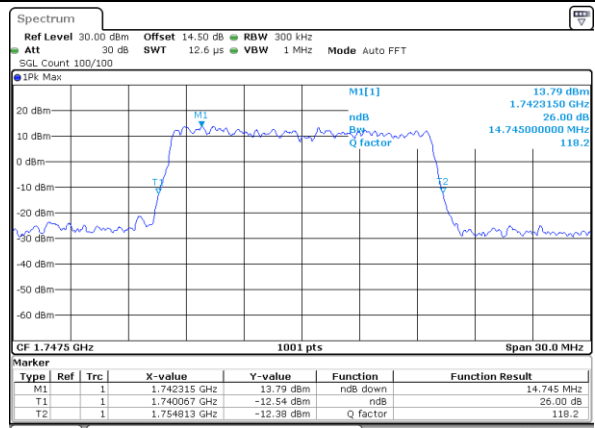

Highest Channel / 10MHz / 16QAM

Date: 19.MAY.2019 01:26:06

LTE Band 4

Lowest Channel / 15MHz / QPSK

Date: 19.MAY.2019 01:48:06

Lowest Channel / 15MHz / 16QAM

Date: 19.MAY.2019 01:48:16

Middle Channel / 15MHz / QPSK

Date: 19.MAY.2019 01:55:17

Middle Channel / 15MHz / 16QAM

Date: 19.MAY.2019 01:55:27

Highest Channel / 15MHz / QPSK

Date: 19.MAY.2019 01:57:50

Highest Channel / 15MHz / 16QAM

Date: 19.MAY.2019 01:58:00

LTE Band 4