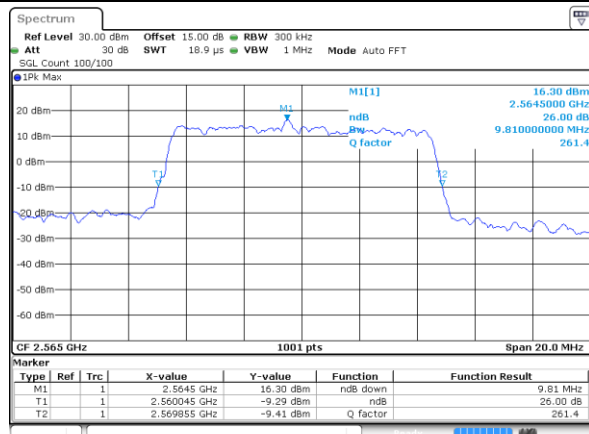

Middle Channel / 20MHz / 16QAM

Date: 21.MAY.2019 05:33:47

Highest Channel / 20MHz / QPSK

Date: 21.MAY.2019 05:33:27

Highest Channel / 20MHz / 16QAM

Date: 21.MAY.2019 05:33:57

LTE Band 7

Lowest Channel / 5MHz / 64QAM

Date: 21 MAY 2019 17:03:43

Lowest Channel / 10MHz / 64QAM

Date: 21 MAY 2019 17:17:05

Middle Channel / 5MHz / 64QAM

Date: 21 MAY 2019 17:03:53

Middle Channel / 10MHz / 64QAM

Date: 21 MAY 2019 17:38:32

Highest Channel / 5MHz / 64QAM

Date: 21 MAY 2019 17:04:03

Highest Channel / 10MHz / 64QAM

Date: 21 MAY 2019 17:36:47

LTE Band 7

Lowest Channel / 15MHz / 64QAM

Date: 21 MAY 2019 17:42:40

Lowest Channel / 20MHz / 64QAM

Date: 21 MAY 2019 17:52:18