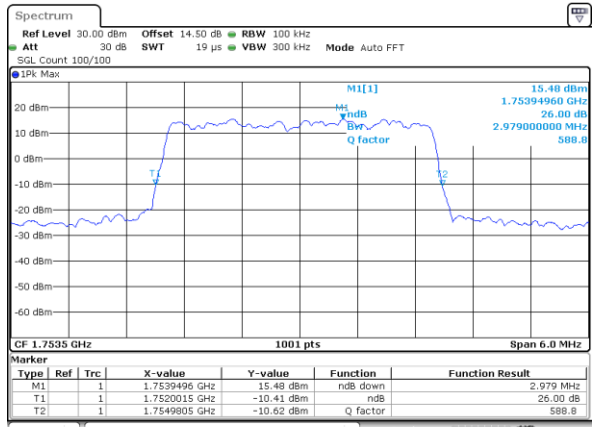

Highest Channel / 20MHz / QPSK

Date: 19_MAY.2019 02:15:31

Highest Channel / 20MHz / 16QAM

Date: 19_MAY.2019 02:15:41

LTE Band 4

Lowest Channel / 1.4MHz / 64QAM

Date: 19_MAY.2019 02:26:16

Lowest Channel / 3MHz / 64QAM

Date: 19_MAY.2019 02:13:43

Middle Channel / 1.4MHz / 64QAM

Date: 19_MAY.2019 02:29:51

Middle Channel / 3MHz / 64QAM

Date: 19_MAY.2019 02:13:18

Highest Channel / 1.4MHz / 64QAM

Date: 19_MAY.2019 02:13:07

Highest Channel / 3MHz / 64QAM