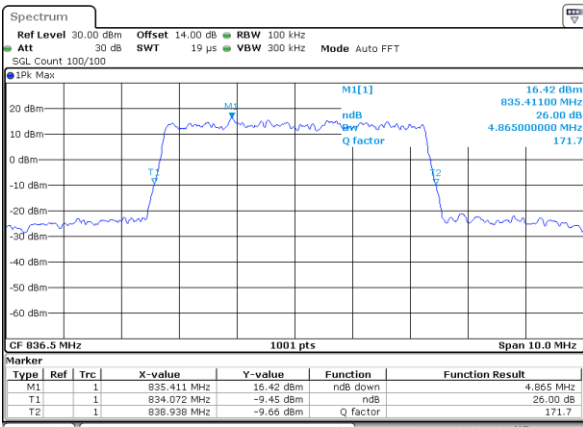

Middle Channel / 5MHz / QPSK

Date: 15.MAY.2019 21:12:10