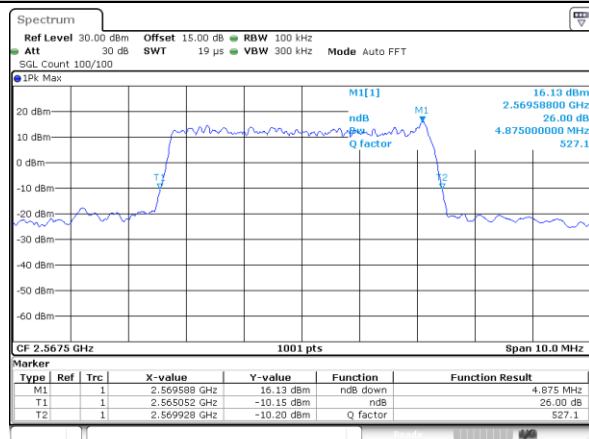

Highest Channel / 10MHz / 64QAM

Date: 15_MAY_2019 22:29:48

LTE Band 7

Lowest Channel / 5MHz / QPSK

Date: 21.MAY.2019 05:26:34

Lowest Channel / 5MHz / 16QAM

Date: 21.MAY.2019 05:27:34

Middle Channel / 5MHz / QPSK

Date: 21.MAY.2019 05:26:44

Middle Channel / 5MHz / 16QAM

Date: 21.MAY.2019 05:27:44

Highest Channel / 5MHz / QPSK

Date: 21.MAY.2019 05:26:54

Highest Channel / 5MHz / 16QAM

Date: 21.MAY.2019 05:27:54

LTE Band 7