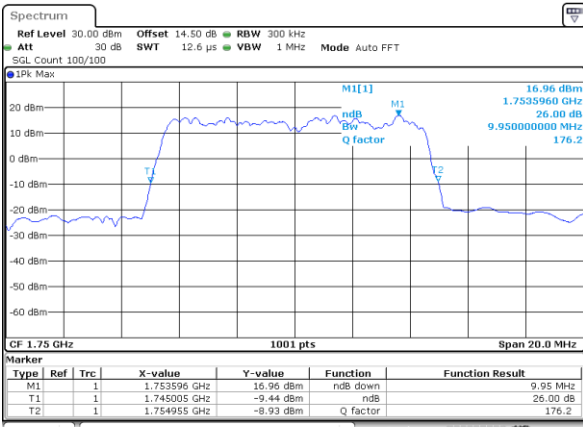

Lowest Channel / 10MHz / 16QAM

Date: 19.MAY.2019 01:16:22

Middle Channel / 10MHz / QPSK

Date: 19.MAY.2019 01:23:23

Middle Channel / 10MHz / 16QAM

Date: 19.MAY.2019 01:23:33

Highest Channel / 10MHz / QPSK

Date: 19.MAY.2019 01:25:56

Highest Channel / 10MHz / 16QAM

Date: 19.MAY.2019 01:26:06

LTE Band 4

Lowest Channel / 15MHz / QPSK

Date: 19.MAY.2019 01:48:06

Lowest Channel / 15MHz / 16QAM

Date: 19.MAY.2019 01:48:16

Middle Channel / 15MHz / QPSK