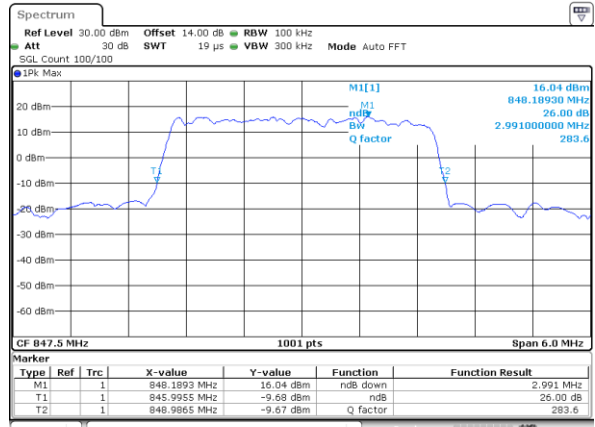

Date: 15.MAY.2019 20:40:52

LTE Band 5

Lowest Channel / 3MHz / QPSK

Date: 15.MAY.2019 20:51:08

Lowest Channel / 3MHz / 16QAM

Date: 15.MAY.2019 20:51:18

Middle Channel / 3MHz / QPSK

Date: 15.MAY.2019 21:00:14

Middle Channel / 3MHz / 16QAM

Date: 15.MAY.2019 21:00:24

Highest Channel / 3MHz / QPSK

Date: 15.MAY.2019 21:02:44

Highest Channel / 3MHz / 16QAM

Date: 15.MAY.2019 21:02:54

LTE Band 5

Lowest Channel / 5MHz / QPSK

Date: 15.MAY.2019 21:12:05

Lowest Channel / 5MHz / 16QAM

Date: 15.MAY.2019 21:12:15

Middle Channel / 5MHz / QPSK

Date: 15.MAY.2019 21:12:10

Middle Channel / 5MHz / 16QAM

Date: 15.MAY.2019 21:12:10

Highest Channel / 5MHz / QPSK

Date: 15.MAY.2019 21:23:40

Highest Channel / 5MHz / 16QAM

Date: 15.MAY.2019 21:23:50

LTE Band 5

Lowest Channel / 10MHz / QPSK

Date: 15.MAY.2019 21:34:32

Lowest Channel / 10MHz / 16QAM

Date: 15.MAY.2019 21:34:42