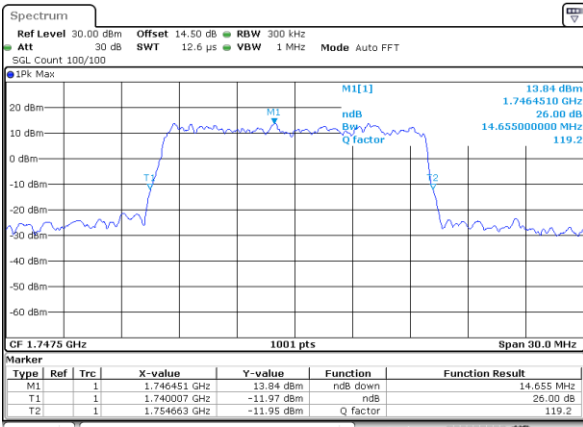

Date: 19.MAY.2019 03:00:03

Lowest Channel / 20MHz / 64QAM

Date: 19.MAY.2019 03:08:29

Middle Channel / 15MHz / 64QAM

Date: 19.MAY.2019 03:03:08

Middle Channel / 20MHz / 64QAM

Date: 19.MAY.2019 03:12:04

Highest Channel / 15MHz / 64QAM

Date: 19.MAY.2019 03:04:54

Highest Channel / 20MHz / 64QAM

Date: 19.MAY.2019 03:13:21

LTE Band 5

Lowest Channel / 1.4MHz / QPSK

Date: 15.MAY.2019 20:29:17

Lowest Channel / 1.4MHz / 16QAM

Date: 15.MAY.2019 20:29:07