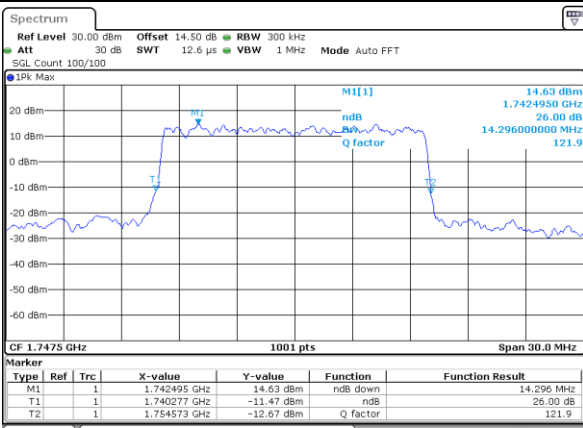

Highest Channel / 10MHz / 16QAM

Date: 19.MAY.2019 01:26:06

LTE Band 4

Lowest Channel / 15MHz / QPSK

Date: 19.MAY.2019 01:48:06

Lowest Channel / 15MHz / 16QAM

Date: 19.MAY.2019 01:48:16

Middle Channel / 15MHz / QPSK

Date: 19.MAY.2019 01:55:17

Middle Channel / 15MHz / 16QAM

Date: 19.MAY.2019 01:55:27

Highest Channel / 15MHz / QPSK

Date: 19.MAY.2019 01:57:50

Highest Channel / 15MHz / 16QAM

Date: 19.MAY.2019 01:58:00

LTE Band 4