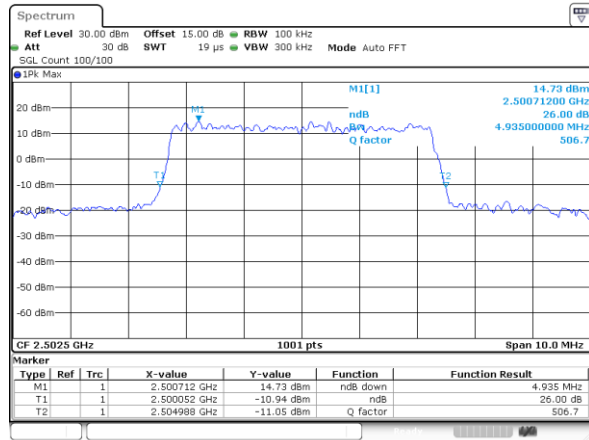

Highest Channel / 10MHz / 64QAM

Date: 15_MAY_2019 22:29:48

LTE Band 7

Lowest Channel / 5MHz / QPSK

Date: 21.MAY.2019 05:26:34

Lowest Channel / 5MHz / 16QAM

Date: 21.MAY.2019 05:27:34

Middle Channel / 5MHz / QPSK

Date: 21.MAY.2019 05:26:44

Middle Channel / 5MHz / 16QAM

Date: 21.MAY.2019 05:27:44

Highest Channel / 5MHz / QPSK

Date: 21.MAY.2019 05:26:54

Highest Channel / 5MHz / 16QAM

Date: 21.MAY.2019 05:27:54

LTE Band 7