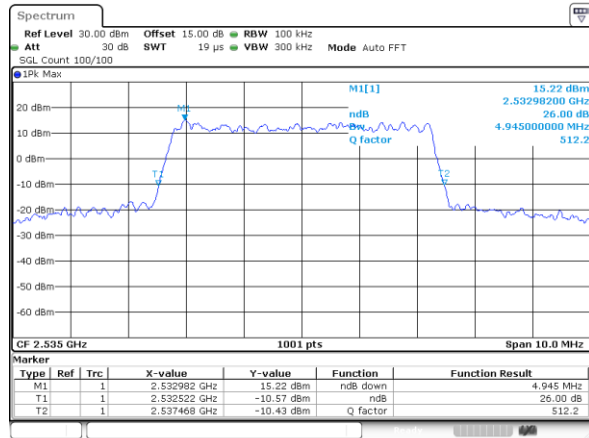

Middle Channel / 5MHz / 16QAM

Date: 21.MAY.2019 05:27:44