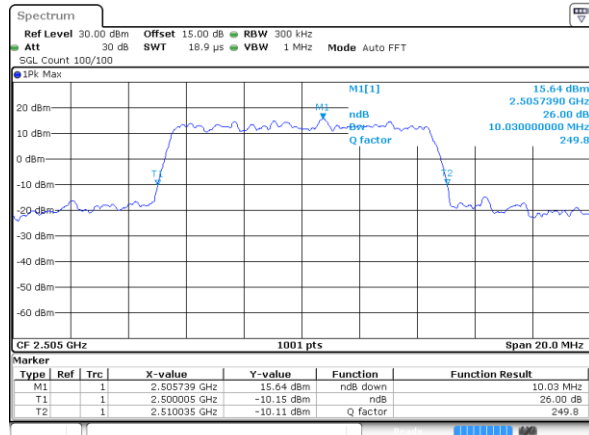

Date: 21.MAY.2019 05:31:56

LTE Band 7

Lowest Channel / 20MHz / QPSK

Date: 21.MAY.2019 05:33:07

Lowest Channel / 20MHz / 16QAM

Date: 21.MAY.2019 05:33:37

Middle Channel / 20MHz / QPSK

Date: 21.MAY.2019 05:33:17

Middle Channel / 20MHz / 16QAM

Date: 21.MAY.2019 05:33:47

Highest Channel / 20MHz / QPSK

Date: 21.MAY.2019 05:33:27

Highest Channel / 20MHz / 16QAM

Date: 21.MAY.2019 05:33:57

LTE Band 7

Lowest Channel / 5MHz / 64QAM

Date: 21 MAY 2019 17:03:43

Lowest Channel / 10MHz / 64QAM

Date: 21 MAY 2019 17:17:05

Middle Channel / 5MHz / 64QAM

Date: 21 MAY 2019 17:03:53

Middle Channel / 10MHz / 64QAM

Date: 21 MAY 2019 17:38:32

Highest Channel / 5MHz / 64QAM