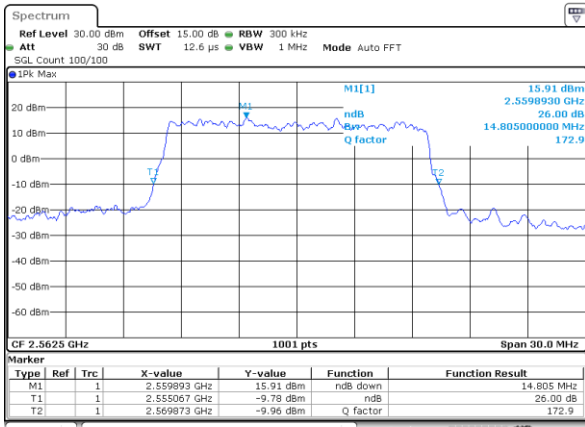

Highest Channel / 10MHz / QPSK

Date: 21.MAY.2019 05:12:25

Highest Channel / 10MHz / 16QAM

Date: 21.MAY.2019 05:12:55

LTE Band 7

Lowest Channel / 15MHz / QPSK

Date: 21.MAY.2019 05:31:06

Lowest Channel / 15MHz / 16QAM

Date: 21.MAY.2019 05:31:36

Middle Channel / 15MHz / QPSK

Date: 21.MAY.2019 05:31:16

Middle Channel / 15MHz / 16QAM

Date: 21.MAY.2019 05:31:46

Highest Channel / 15MHz / QPSK

Date: 21.MAY.2019 05:31:26

Highest Channel / 15MHz / 16QAM

Date: 21.MAY.2019 05:31:56

LTE Band 7

Lowest Channel / 20MHz / QPSK

Date: 21.MAY.2019 05:33:07

Lowest Channel / 20MHz / 16QAM

Date: 21.MAY.2019 05:33:37

Middle Channel / 20MHz / QPSK

Date: 21.MAY.2019 05:33:17