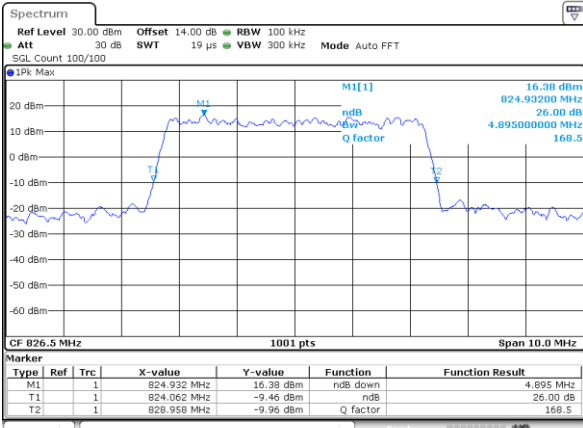

Middle Channel / 3MHz / 16QAM

Date: 15.MAY.2019 21:00:24

Highest Channel / 3MHz / QPSK

Date: 15.MAY.2019 21:02:44

Highest Channel / 3MHz / 16QAM

Date: 15.MAY.2019 21:02:54

LTE Band 5

Lowest Channel / 5MHz / QPSK