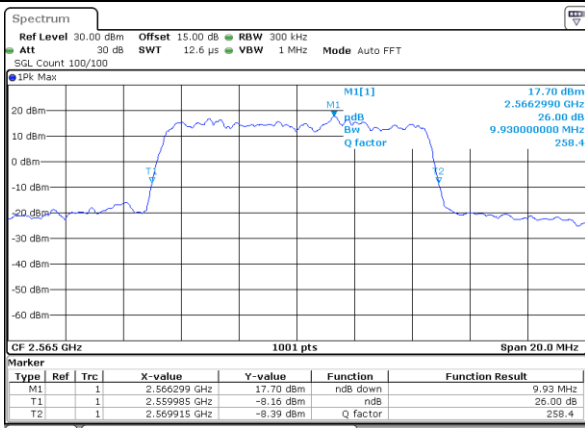

Date: 21.MAY.2019 05:26:44

Middle Channel / 5MHz / 16QAM

Date: 21.MAY.2019 05:27:44

Highest Channel / 5MHz / QPSK

Date: 21.MAY.2019 05:26:54

Highest Channel / 5MHz / 16QAM

Date: 21.MAY.2019 05:27:54

LTE Band 7

Lowest Channel / 10MHz / QPSK

Date: 21.MAY.2019 05:29:05

Lowest Channel / 10MHz / 16QAM

Date: 21.MAY.2019 05:12:35

Middle Channel / 10MHz / QPSK

Date: 21.MAY.2019 05:12:15

Middle Channel / 10MHz / 16QAM

Date: 21.MAY.2019 05:12:45

Highest Channel / 10MHz / QPSK

Date: 21.MAY.2019 05:12:25

Highest Channel / 10MHz / 16QAM

Date: 21.MAY.2019 05:12:55

LTE Band 7

Lowest Channel / 15MHz / QPSK

Date: 21.MAY.2019 05:31:06

Lowest Channel / 15MHz / 16QAM