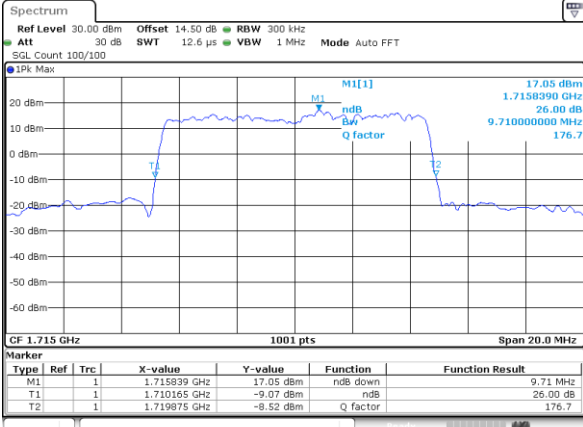

Date: 19.MAY.2019 01:04:51

Highest Channel / 5MHz / QPSK

Date: 19.MAY.2019 01:07:14

Highest Channel / 5MHz / 16QAM

Date: 19.MAY.2019 01:07:24

LTE Band 4

Lowest Channel / 10MHz / QPSK

Date: 19.MAY.2019 01:16:12