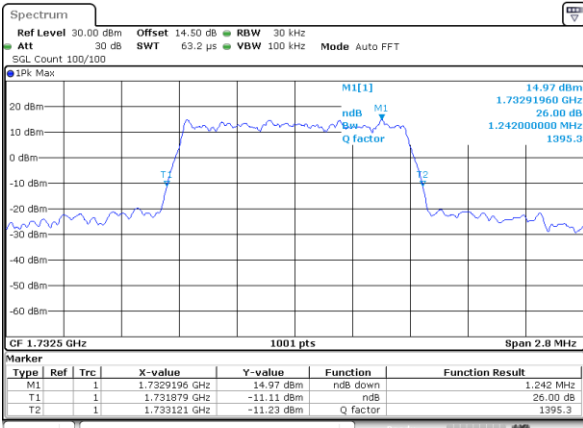

Middle Channel / 1.4MHz / 64QAM

Date: 19_MAY.2019 02:29:51