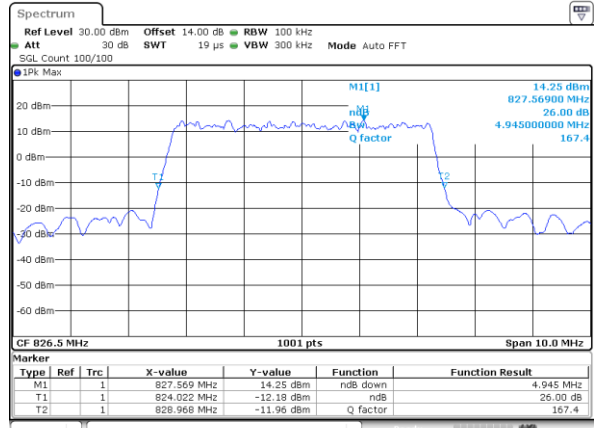

Date: 19.MAY.2019 10:17:08

Highest Channel / 3MHz / 16QAM

Date: 19.MAY.2019 10:17:18

LTE Band 26

Lowest Channel / 5MHz / QPSK

Date: 19_MAY.2019 10:17:40

Lowest Channel / 5MHz / 16QAM

Date: 19_MAY.2019 10:17:58