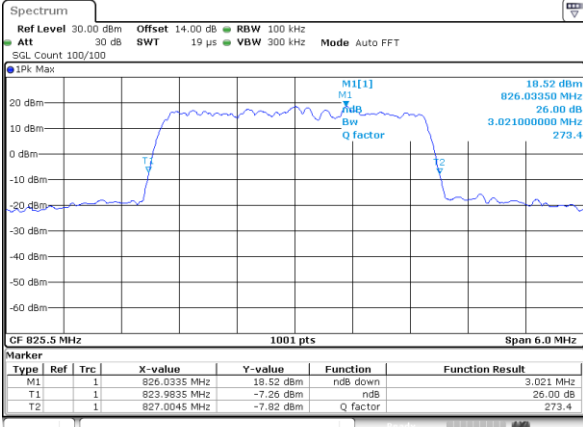

Date: 19.MAY.2019 03:04:54

Highest Channel / 20MHz / 64QAM

Date: 19.MAY.2019 03:13:21

LTE Band 5

Lowest Channel / 1.4MHz / QPSK

Date: 15.MAY.2019 20:29:17

Lowest Channel / 1.4MHz / 16QAM

Date: 15.MAY.2019 20:29:07

Middle Channel / 1.4MHz / QPSK

Date: 15.MAY.2019 20:38:13

Middle Channel / 1.4MHz / 16QAM

Date: 15.MAY.2019 20:38:23

Highest Channel / 1.4MHz / QPSK

Date: 15.MAY.2019 20:40:42

Highest Channel / 1.4MHz / 16QAM

Date: 15.MAY.2019 20:40:52

LTE Band 5

Lowest Channel / 3MHz / QPSK

Date: 15.MAY.2019 20:51:08

Lowest Channel / 3MHz / 16QAM

Date: 15.MAY.2019 20:51:18

Middle Channel / 3MHz / QPSK

Date: 15.MAY.2019 21:00:14