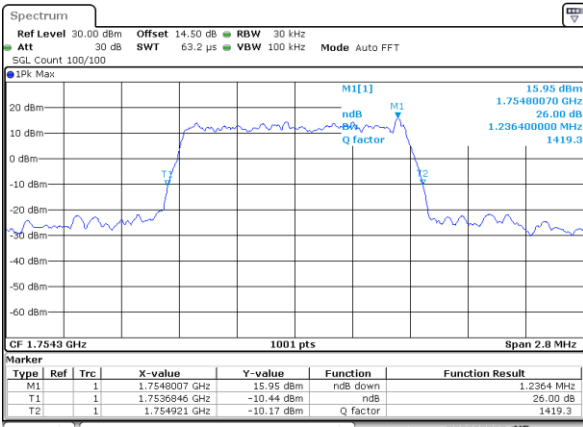

Date: 19_MAY.2019 02:13:43

Middle Channel / 1.4MHz / 64QAM

Date: 19_MAY.2019 02:29:51

Middle Channel / 3MHz / 64QAM

Date: 19_MAY.2019 02:13:18

Highest Channel / 1.4MHz / 64QAM

Date: 19_MAY.2019 02:13:07

Highest Channel / 3MHz / 64QAM