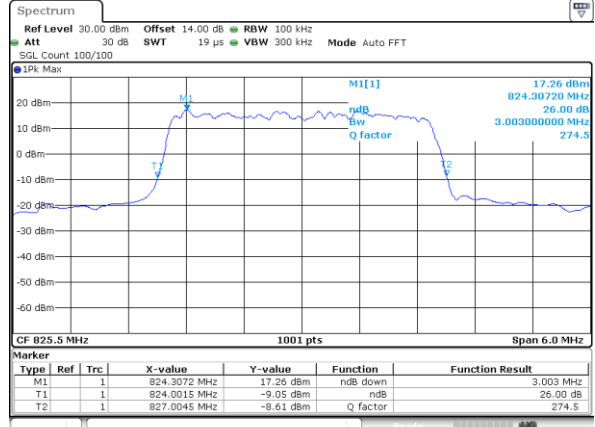

Date: 15.MAY.2019 20:40:52

LTE Band 5

Lowest Channel / 3MHz / QPSK

Date: 15.MAY.2019 20:51:08

Lowest Channel / 3MHz / 16QAM

Date: 15.MAY.2019 20:51:18

Middle Channel / 3MHz / QPSK

Date: 15.MAY.2019 21:00:14

Middle Channel / 3MHz / 16QAM

Date: 15.MAY.2019 21:00:24

Highest Channel / 3MHz / QPSK

Date: 15.MAY.2019 21:02:44

Highest Channel / 3MHz / 16QAM

Date: 15.MAY.2019 21:02:54

LTE Band 5

Lowest Channel / 5MHz / QPSK