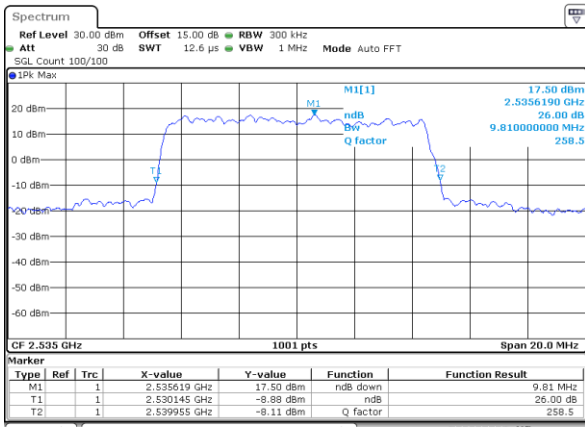

Date: 21.MAY.2019 05:26:44

Middle Channel / 5MHz / 16QAM

Date: 21.MAY.2019 05:27:44

Highest Channel / 5MHz / QPSK

Date: 21.MAY.2019 05:26:54

Highest Channel / 5MHz / 16QAM

Date: 21.MAY.2019 05:27:54

LTE Band 7

Lowest Channel / 10MHz / QPSK

Date: 21.MAY.2019 05:29:05

Lowest Channel / 10MHz / 16QAM

Date: 21.MAY.2019 05:12:35

Middle Channel / 10MHz / QPSK

Date: 21.MAY.2019 05:12:15

Middle Channel / 10MHz / 16QAM

Date: 21.MAY.2019 05:12:45

Highest Channel / 10MHz / QPSK

Date: 21.MAY.2019 05:12:25

Highest Channel / 10MHz / 16QAM

Date: 21.MAY.2019 05:12:55

LTE Band 7

Lowest Channel / 15MHz / QPSK

Date: 21.MAY.2019 05:31:06

Lowest Channel / 15MHz / 16QAM