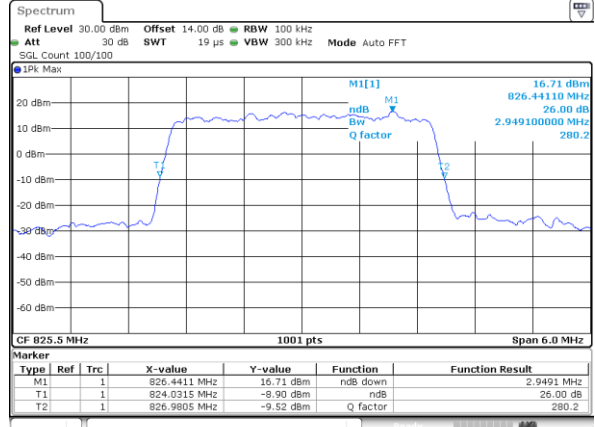

Lowest Channel / 3MHz / 16QAM

Date: 19.MAY.2019 10:15:57