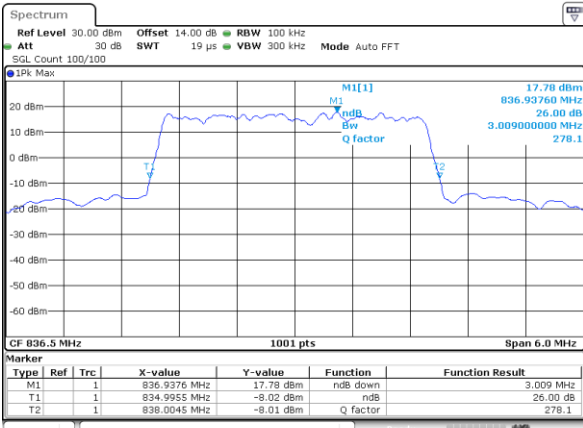

Date: 15.MAY.2019 20:40:52

LTE Band 5

Lowest Channel / 3MHz / QPSK

Date: 15.MAY.2019 20:51:08

Lowest Channel / 3MHz / 16QAM

Date: 15.MAY.2019 20:51:18

Middle Channel / 3MHz / QPSK

Date: 15.MAY.2019 21:00:14

Middle Channel / 3MHz / 16QAM

Date: 15.MAY.2019 21:00:24

Highest Channel / 3MHz / QPSK

Date: 15.MAY.2019 21:02:44

Highest Channel / 3MHz / 16QAM

Date: 15.MAY.2019 21:02:54

LTE Band 5

Lowest Channel / 5MHz / QPSK