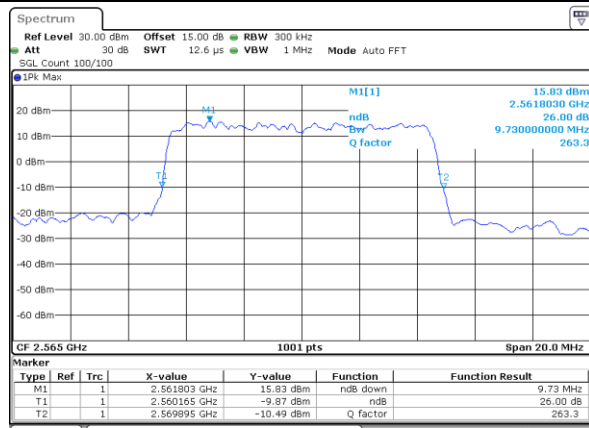

Date: 21.MAY.2019 05:26:44

Middle Channel / 5MHz / 16QAM

Date: 21.MAY.2019 05:27:44

Highest Channel / 5MHz / QPSK

Date: 21.MAY.2019 05:26:54

Highest Channel / 5MHz / 16QAM

Date: 21.MAY.2019 05:27:54

LTE Band 7

Lowest Channel / 10MHz / QPSK

Date: 21.MAY.2019 05:29:05

Lowest Channel / 10MHz / 16QAM

Date: 21.MAY.2019 05:12:35

Middle Channel / 10MHz / QPSK

Date: 21.MAY.2019 05:12:15

Middle Channel / 10MHz / 16QAM

Date: 21.MAY.2019 05:12:45

Highest Channel / 10MHz / QPSK

Date: 21.MAY.2019 05:12:25

Highest Channel / 10MHz / 16QAM

Date: 21.MAY.2019 05:12:55

LTE Band 7

Lowest Channel / 15MHz / QPSK

Date: 21.MAY.2019 05:31:06

Lowest Channel / 15MHz / 16QAM