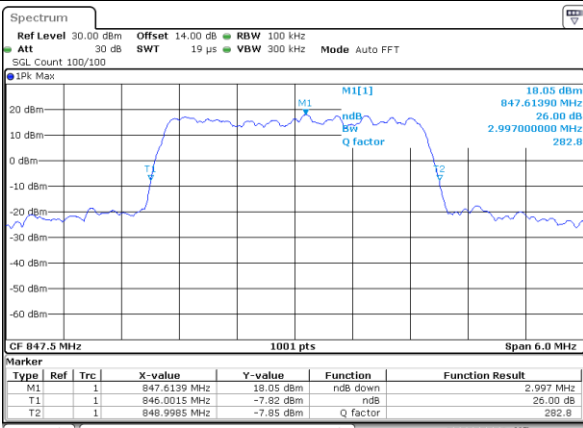

Middle Channel / 1.4MHz / 16QAM

Date: 19.MAY.2019 10:14:37

Highest Channel / 1.4MHz / QPSK

Date: 19.MAY.2019 10:15:07

Highest Channel / 1.4MHz / 16QAM

Date: 19.MAY.2019 10:15:17

LTE Band 26

Lowest Channel / 3MHz / QPSK

Date: 19.MAY.2019 10:15:47

Lowest Channel / 3MHz / 16QAM

Date: 19.MAY.2019 10:15:57

Middle Channel / 3MHz / QPSK

Date: 19.MAY.2019 10:16:27

Middle Channel / 3MHz / 16QAM

Date: 19.MAY.2019 10:16:37

Highest Channel / 3MHz / QPSK

Date: 19.MAY.2019 10:17:08

Highest Channel / 3MHz / 16QAM

Date: 19.MAY.2019 10:17:18

LTE Band 26

Lowest Channel / 5MHz / QPSK

Date: 19_MAY.2019 10:17:40

Lowest Channel / 5MHz / 16QAM

Date: 19_MAY.2019 10:17:58