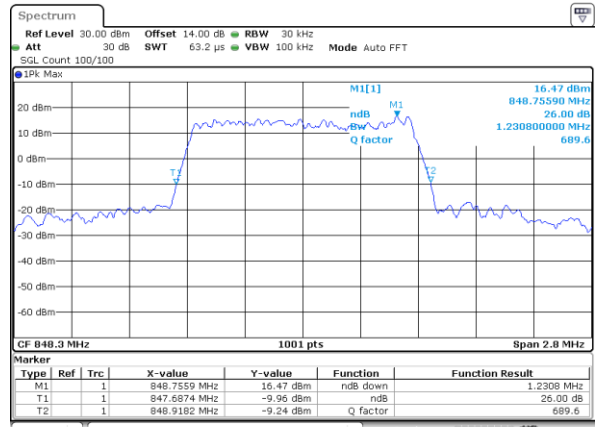

Date: 19.MAY.2019 03:04:54

Highest Channel / 20MHz / 64QAM

Date: 19.MAY.2019 03:13:21

LTE Band 5

Lowest Channel / 1.4MHz / QPSK

Date: 15.MAY.2019 20:29:17

Lowest Channel / 1.4MHz / 16QAM

Date: 15.MAY.2019 20:29:07

Middle Channel / 1.4MHz / QPSK

Date: 15.MAY.2019 20:38:13

Middle Channel / 1.4MHz / 16QAM

Date: 15.MAY.2019 20:38:23

Highest Channel / 1.4MHz / QPSK

Date: 15.MAY.2019 20:40:42

Highest Channel / 1.4MHz / 16QAM

Date: 15.MAY.2019 20:40:52

LTE Band 5

Lowest Channel / 3MHz / QPSK

Date: 15.MAY.2019 20:51:08

Lowest Channel / 3MHz / 16QAM

Date: 15.MAY.2019 20:51:18

Middle Channel / 3MHz / QPSK

Date: 15.MAY.2019 21:00:14