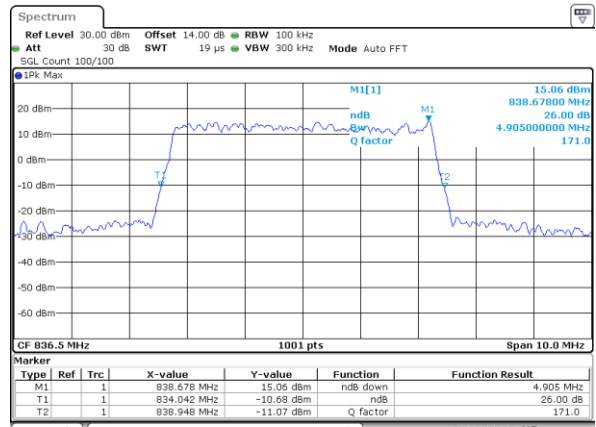

Middle Channel / 3MHz / 16QAM

Date: 15.MAY.2019 21:00:24

Highest Channel / 3MHz / QPSK

Date: 15.MAY.2019 21:02:44

Highest Channel / 3MHz / 16QAM

Date: 15.MAY.2019 21:02:54

LTE Band 5

Lowest Channel / 5MHz / QPSK

Date: 15.MAY.2019 21:12:05

Lowest Channel / 5MHz / 16QAM

Date: 15.MAY.2019 21:12:15

Middle Channel / 5MHz / QPSK

Date: 15.MAY.2019 21:12:10

Middle Channel / 5MHz / 16QAM

Date: 15.MAY.2019 21:12:10

Highest Channel / 5MHz / QPSK

Date: 15.MAY.2019 21:23:40

Highest Channel / 5MHz / 16QAM

Date: 15.MAY.2019 21:23:50

LTE Band 5

Lowest Channel / 10MHz / QPSK

Date: 15.MAY.2019 21:34:32

Lowest Channel / 10MHz / 16QAM

Date: 15.MAY.2019 21:34:42