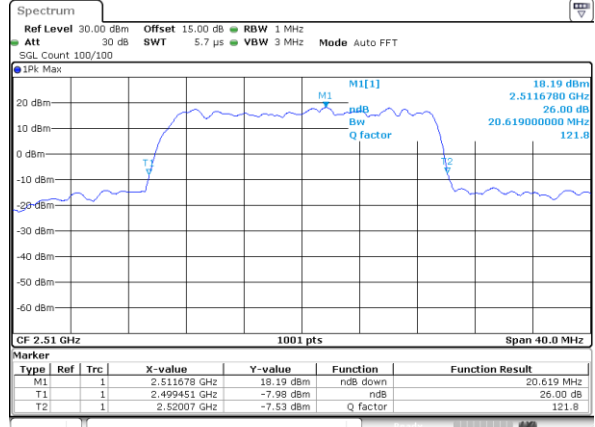

Date: 21.MAY.2019 05:31:56

LTE Band 7

Lowest Channel / 20MHz / QPSK

Date: 21.MAY.2019 05:33:07

Lowest Channel / 20MHz / 16QAM

Date: 21.MAY.2019 05:33:37

Middle Channel / 20MHz / QPSK

Date: 21.MAY.2019 05:33:17

Middle Channel / 20MHz / 16QAM

Date: 21.MAY.2019 05:33:47

Highest Channel / 20MHz / QPSK

Date: 21.MAY.2019 05:33:27

Highest Channel / 20MHz / 16QAM

Date: 21.MAY.2019 05:33:57

LTE Band 7

Lowest Channel / 5MHz / 64QAM