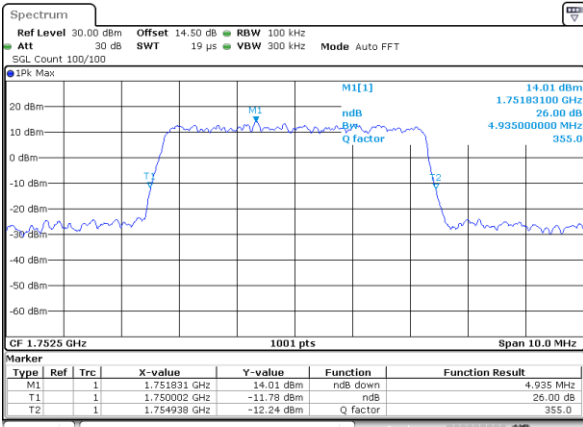

Date: 19_MAY.2019 02:13:34

LTE Band 4

Lowest Channel / 5MHz / 64QAM

Date: 19.MAY.2019 02:43:10

Lowest Channel / 10MHz / 64QAM

Date: 19.MAY.2019 02:51:37

Middle Channel / 5MHz / 64QAM

Date: 19.MAY.2019 02:46:45

Middle Channel / 10MHz / 64QAM

Date: 19.MAY.2019 02:55:12

Highest Channel / 5MHz / 64QAM

Date: 19.MAY.2019 02:48:02

Highest Channel / 10MHz / 64QAM

Date: 19.MAY.2019 02:56:28

LTE Band 4

Lowest Channel / 15MHz / 64QAM