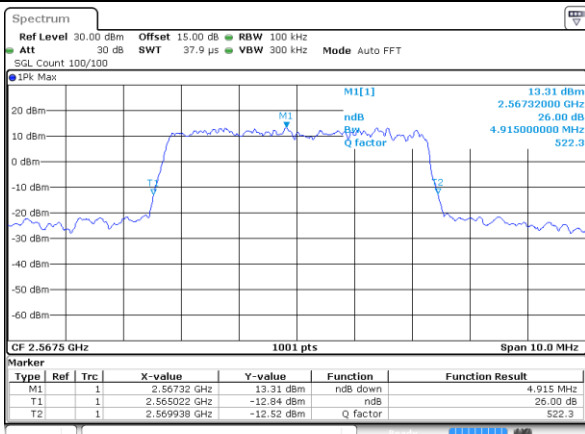

Middle Channel / 20MHz / 16QAM

Date: 21.MAY.2019 05:33:47

Highest Channel / 20MHz / QPSK

Date: 21.MAY.2019 05:33:27

Highest Channel / 20MHz / 16QAM

Date: 21.MAY.2019 05:33:57

LTE Band 7

Lowest Channel / 5MHz / 64QAM

Date: 21 MAY 2019 17:03:43

Lowest Channel / 10MHz / 64QAM

Date: 21 MAY 2019 17:17:05

Middle Channel / 5MHz / 64QAM

Date: 21 MAY 2019 17:03:53

Middle Channel / 10MHz / 64QAM

Date: 21 MAY 2019 17:38:32

Highest Channel / 5MHz / 64QAM

Date: 21 MAY 2019 17:04:03

Highest Channel / 10MHz / 64QAM

Date: 21 MAY 2019 17:36:47

LTE Band 7

Lowest Channel / 15MHz / 64QAM

Date: 21 MAY 2019 17:42:40

Lowest Channel / 20MHz / 64QAM

Date: 21 MAY 2019 17:52:18