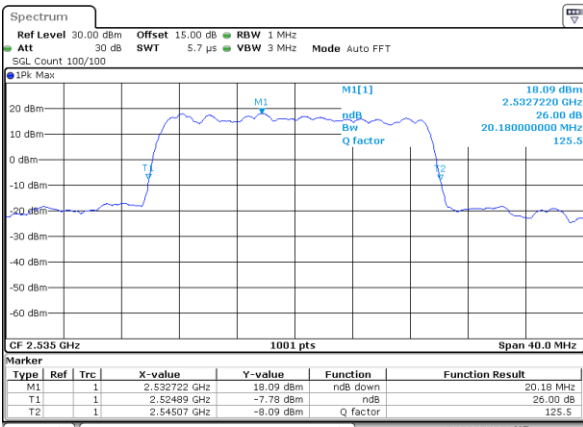

Date: 21.MAY.2019 05:31:56

LTE Band 7

Lowest Channel / 20MHz / QPSK

Date: 21.MAY.2019 05:33:07

Lowest Channel / 20MHz / 16QAM

Date: 21.MAY.2019 05:33:37

Middle Channel / 20MHz / QPSK

Date: 21.MAY.2019 05:33:17

Middle Channel / 20MHz / 16QAM

Date: 21.MAY.2019 05:33:47

Highest Channel / 20MHz / QPSK

Date: 21.MAY.2019 05:33:27

Highest Channel / 20MHz / 16QAM

Date: 21.MAY.2019 05:33:57

LTE Band 7

Lowest Channel / 5MHz / 64QAM