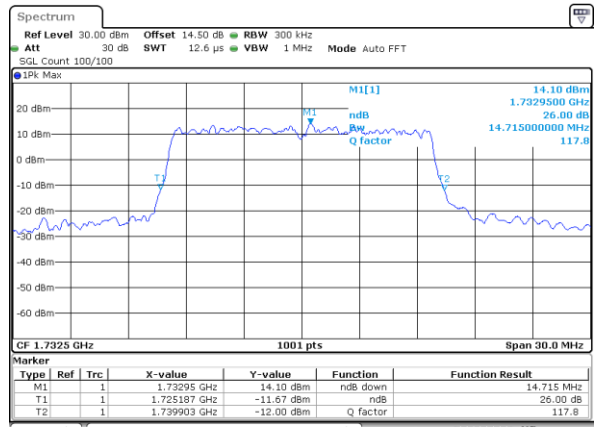

Highest Channel / 10MHz / 16QAM

Date: 19.MAY.2019 01:26:06

LTE Band 4

Lowest Channel / 15MHz / QPSK

Date: 19.MAY.2019 01:48:06

Lowest Channel / 15MHz / 16QAM

Date: 19.MAY.2019 01:48:16

Middle Channel / 15MHz / QPSK

Date: 19.MAY.2019 01:55:17

Middle Channel / 15MHz / 16QAM

Date: 19.MAY.2019 01:55:27

Highest Channel / 15MHz / QPSK

Date: 19.MAY.2019 01:57:50

Highest Channel / 15MHz / 16QAM

Date: 19.MAY.2019 01:58:00

LTE Band 4