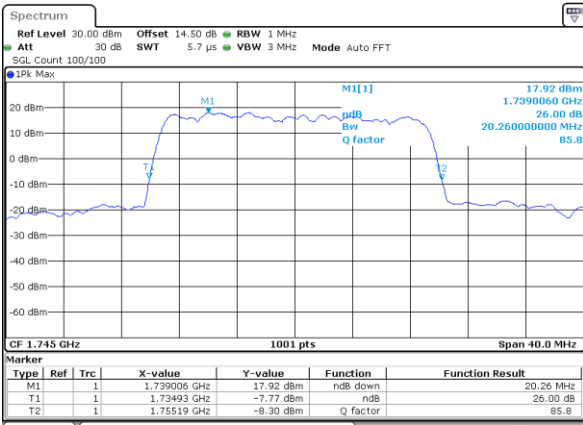

Highest Channel / 20MHz / QPSK

Date: 19_MAY.2019 02:15:31

Highest Channel / 20MHz / 16QAM

Date: 19_MAY.2019 02:15:41

LTE Band 4

Lowest Channel / 1.4MHz / 64QAM

Date: 19_MAY.2019 02:26:16

Lowest Channel / 3MHz / 64QAM