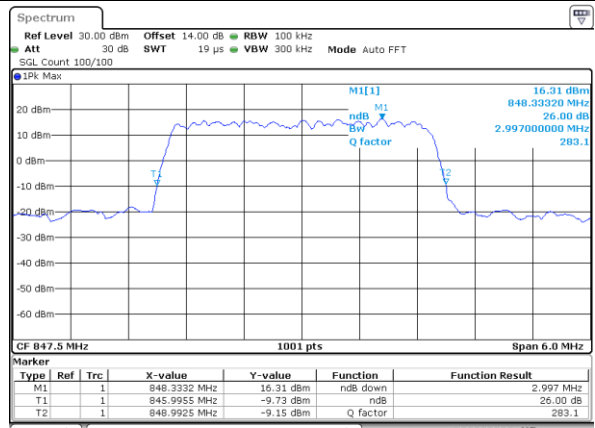

Middle Channel / 1.4MHz / 16QAM

Date: 19.MAY.2019 10:14:37

Highest Channel / 1.4MHz / QPSK

Date: 19.MAY.2019 10:15:07

Highest Channel / 1.4MHz / 16QAM

Date: 19.MAY.2019 10:15:17

LTE Band 26

Lowest Channel / 3MHz / QPSK

Date: 19.MAY.2019 10:15:47

Lowest Channel / 3MHz / 16QAM

Date: 19.MAY.2019 10:15:57

Middle Channel / 3MHz / QPSK

Date: 19.MAY.2019 10:16:27

Middle Channel / 3MHz / 16QAM

Date: 19.MAY.2019 10:16:37

Highest Channel / 3MHz / QPSK

Date: 19.MAY.2019 10:17:08

Highest Channel / 3MHz / 16QAM

Date: 19.MAY.2019 10:17:18

LTE Band 26

Lowest Channel / 5MHz / QPSK

Date: 19_MAY.2019 10:17:40

Lowest Channel / 5MHz / 16QAM

Date: 19_MAY.2019 10:17:58