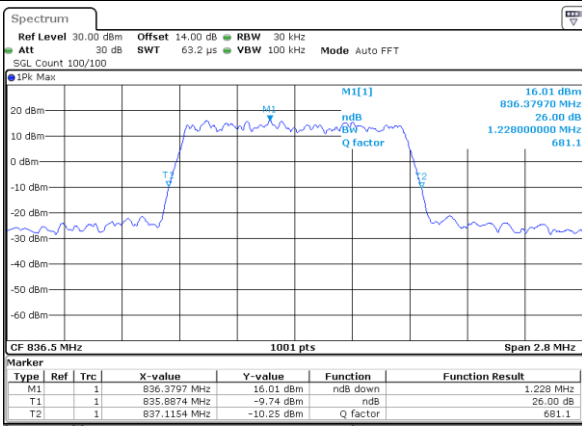

LTE Band 5

Lowest Channel / 1.4MHz / 64QAM

Date: 15_MAY.2019 21:58:28

Lowest Channel / 3MHz / 64QAM

Date: 15_MAY.2019 22:08:47

Middle Channel / 1.4MHz / 64QAM

Date: 15_MAY.2019 21:58:38

Middle Channel / 3MHz / 64QAM

Date: 15_MAY.2019 22:08:58

Highest Channel / 1.4MHz / 64QAM

Date: 15_MAY.2019 21:58:48

Highest Channel / 3MHz / 64QAM

Date: 15_MAY.2019 22:09:08

LTE Band 5

Lowest Channel / 5MHz / 64QAM

Date: 15_MAY_2019 22:19:08