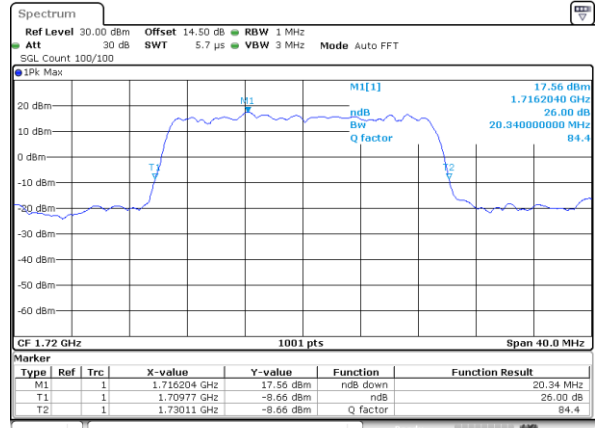

Lowest Channel / 20MHz / 64QAM

Date: 19.MAY.2019 03:08:29