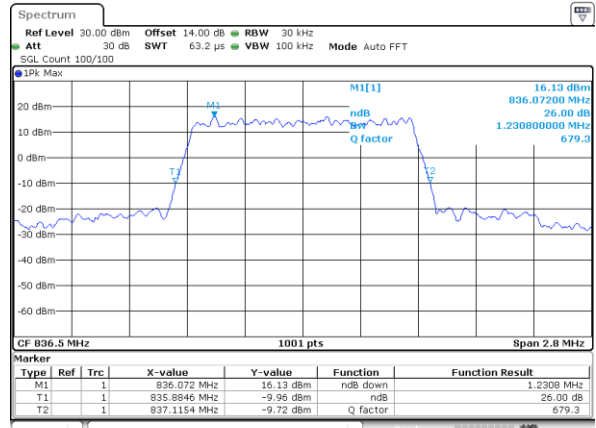

Middle Channel / 1.4MHz / 16QAM

Date: 15.MAY.2019 20:38:23