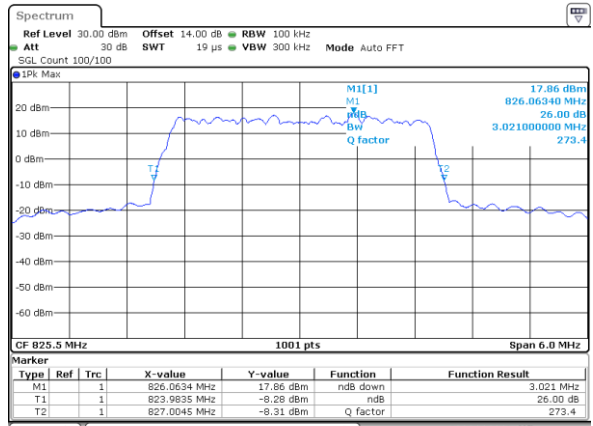

Date: 15.MAY.2019 21:23:40

Highest Channel / 5MHz / 16QAM

Date: 15.MAY.2019 21:23:50

LTE Band 5

Lowest Channel / 10MHz / QPSK

Date: 15.MAY.2019 21:34:32

Lowest Channel / 10MHz / 16QAM

Date: 15.MAY.2019 21:34:42

Middle Channel / 10MHz / QPSK

Date: 15.MAY.2019 21:43:08

Middle Channel / 10MHz / 16QAM

Date: 15.MAY.2019 21:43:48

Highest Channel / 10MHz / QPSK

Date: 15.MAY.2019 21:46:07

Highest Channel / 10MHz / 16QAM

Date: 15.MAY.2019 21:46:17

LTE Band 5

Lowest Channel / 1.4MHz / 64QAM

Date: 15_MAY.2019 21:58:28

Lowest Channel / 3MHz / 64QAM

Date: 15_MAY.2019 22:08:47

Middle Channel / 1.4MHz / 64QAM

Date: 15_MAY.2019 21:58:38

Middle Channel / 3MHz / 64QAM