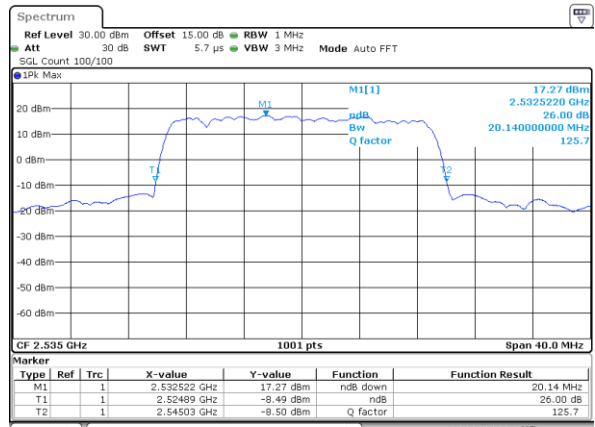

Date: 21.MAY.2019 05:31:56

LTE Band 7

Lowest Channel / 20MHz / QPSK

Date: 21.MAY.2019 05:33:07

Lowest Channel / 20MHz / 16QAM

Date: 21.MAY.2019 05:33:37

Middle Channel / 20MHz / QPSK

Date: 21.MAY.2019 05:33:17

Middle Channel / 20MHz / 16QAM

Date: 21.MAY.2019 05:33:47

Highest Channel / 20MHz / QPSK

Date: 21.MAY.2019 05:33:27

Highest Channel / 20MHz / 16QAM

Date: 21.MAY.2019 05:33:57

LTE Band 7

Lowest Channel / 5MHz / 64QAM