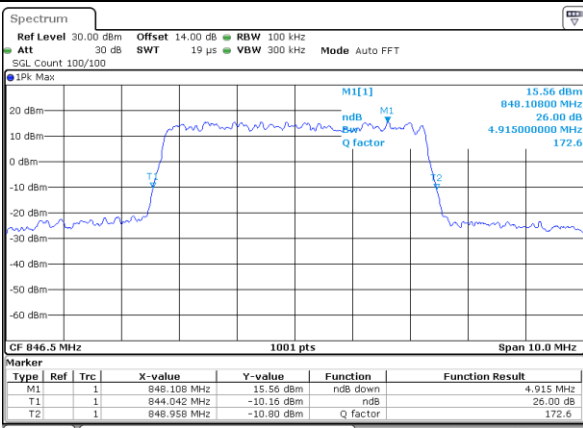

Date: 15.MAY.2019 21:12:05

Lowest Channel / 5MHz / 16QAM

Date: 15.MAY.2019 21:12:15

Middle Channel / 5MHz / QPSK

Date: 15.MAY.2019 21:12:10

Middle Channel / 5MHz / 16QAM

Date: 15.MAY.2019 21:12:10

Highest Channel / 5MHz / QPSK

Date: 15.MAY.2019 21:23:40

Highest Channel / 5MHz / 16QAM

Date: 15.MAY.2019 21:23:50

LTE Band 5

Lowest Channel / 10MHz / QPSK

Date: 15.MAY.2019 21:34:32

Lowest Channel / 10MHz / 16QAM

Date: 15.MAY.2019 21:34:42