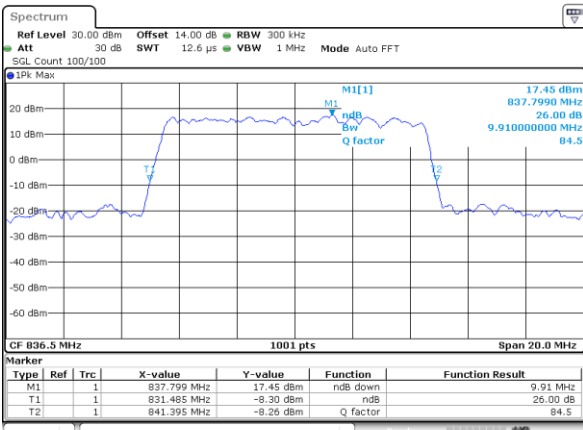

Middle Channel / 10MHz / QPSK

Date: 15.MAY.2019 21:43:08