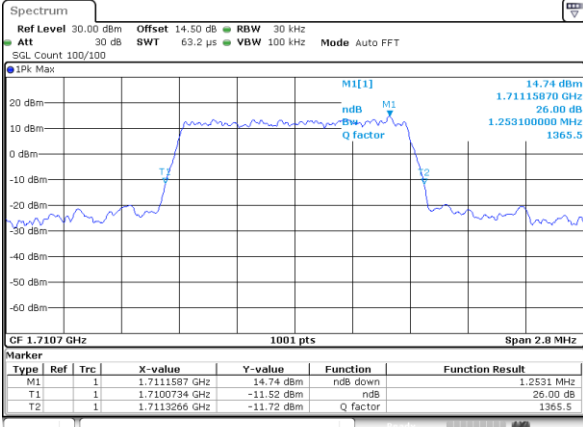

Highest Channel / 20MHz / QPSK

Date: 19_MAY.2019 02:15:31

Highest Channel / 20MHz / 16QAM

Date: 19_MAY.2019 02:15:41

LTE Band 4

Lowest Channel / 1.4MHz / 64QAM

Date: 19_MAY.2019 02:26:16

Lowest Channel / 3MHz / 64QAM