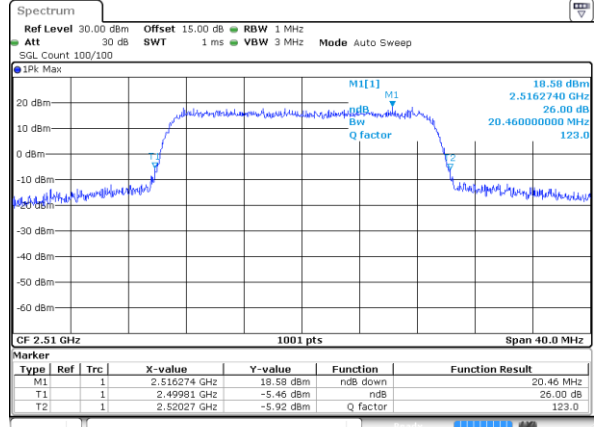

Date: 21 MAY 2019 17:03:43

Lowest Channel / 10MHz / 64QAM

Date: 21 MAY 2019 17:17:05

Middle Channel / 5MHz / 64QAM

Date: 21 MAY 2019 17:03:53

Middle Channel / 10MHz / 64QAM

Date: 21 MAY 2019 17:38:32

Highest Channel / 5MHz / 64QAM

Date: 21 MAY 2019 17:04:03

Highest Channel / 10MHz / 64QAM

Date: 21 MAY 2019 17:36:47

LTE Band 7

Lowest Channel / 15MHz / 64QAM

Date: 21 MAY 2019 17:42:40

Lowest Channel / 20MHz / 64QAM

Date: 21 MAY 2019 17:52:18

Middle Channel / 15MHz / 64QAM

Date: 21 MAY 2019 17:50:10

Middle Channel / 20MHz / 64QAM

Date: 21 MAY 2019 18:01:23

Highest Channel / 15MHz / 64QAM

Date: 21 MAY 2019 17:49:03

Highest Channel / 20MHz / 64QAM