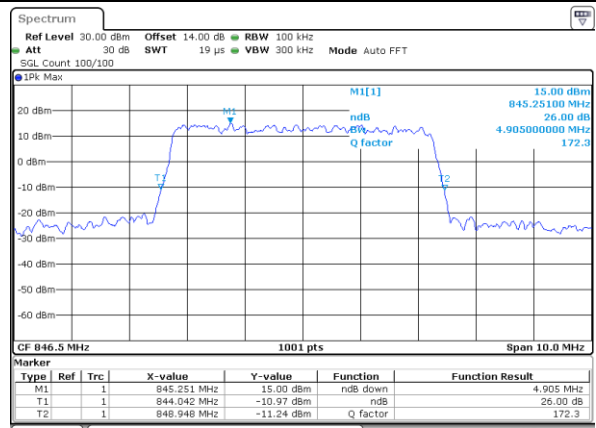

Middle Channel / 3MHz / 16QAM

Date: 15.MAY.2019 21:00:24

Highest Channel / 3MHz / QPSK

Date: 15.MAY.2019 21:02:44

Highest Channel / 3MHz / 16QAM

Date: 15.MAY.2019 21:02:54

LTE Band 5

Lowest Channel / 5MHz / QPSK

Date: 15.MAY.2019 21:12:05

Lowest Channel / 5MHz / 16QAM

Date: 15.MAY.2019 21:12:15

Middle Channel / 5MHz / QPSK

Date: 15.MAY.2019 21:12:10

Middle Channel / 5MHz / 16QAM

Date: 15.MAY.2019 21:12:10

Highest Channel / 5MHz / QPSK

Date: 15.MAY.2019 21:23:40

Highest Channel / 5MHz / 16QAM

Date: 15.MAY.2019 21:23:50

LTE Band 5

Lowest Channel / 10MHz / QPSK

Date: 15.MAY.2019 21:34:32

Lowest Channel / 10MHz / 16QAM

Date: 15.MAY.2019 21:34:42