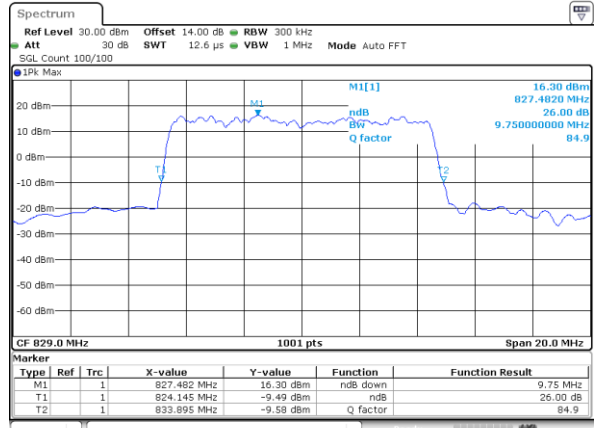

Date: 15.MAY.2019 21:23:40

Highest Channel / 5MHz / 16QAM

Date: 15.MAY.2019 21:23:50

LTE Band 5

Lowest Channel / 10MHz / QPSK

Date: 15.MAY.2019 21:34:32

Lowest Channel / 10MHz / 16QAM

Date: 15.MAY.2019 21:34:42