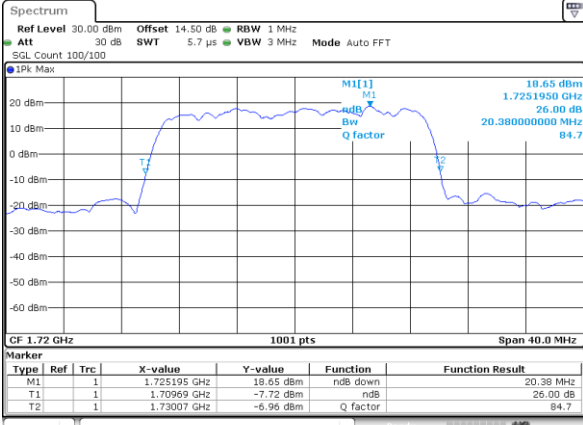

LTE Band 4

Lowest Channel / 20MHz / QPSK

Date: 19_MAY.2019 02:05:46