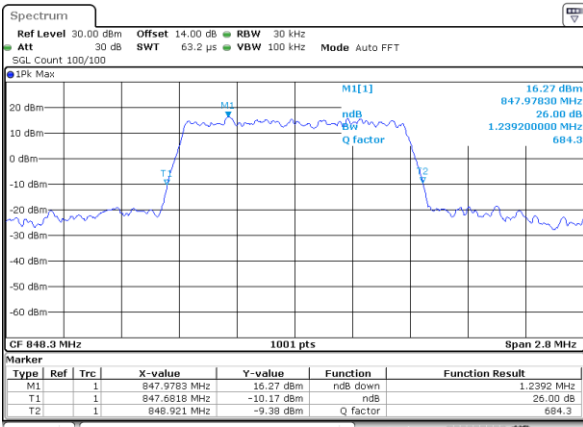

Middle Channel / 1.4MHz / QPSK

Date: 15.MAY.2019 20:38:13

Middle Channel / 1.4MHz / 16QAM

Date: 15.MAY.2019 20:38:23

Highest Channel / 1.4MHz / QPSK

Date: 15.MAY.2019 20:40:42

Highest Channel / 1.4MHz / 16QAM