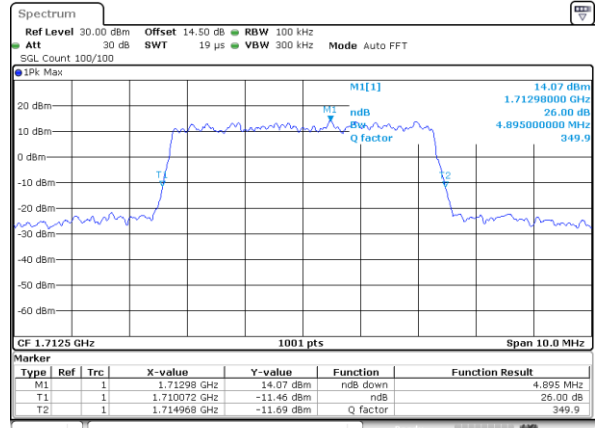

LTE Band 4

Lowest Channel / 5MHz / QPSK

Date: 19.MAY.2019 00:57:29

Lowest Channel / 5MHz / 16QAM

Date: 19.MAY.2019 00:57:39

Middle Channel / 5MHz / QPSK

Date: 19.MAY.2019 01:04:40

Middle Channel / 5MHz / 16QAM

Date: 19.MAY.2019 01:04:51

Highest Channel / 5MHz / QPSK

Date: 19.MAY.2019 01:07:14

Highest Channel / 5MHz / 16QAM

Date: 19.MAY.2019 01:07:24

LTE Band 4

Lowest Channel / 10MHz / QPSK

Date: 19.MAY.2019 01:16:12