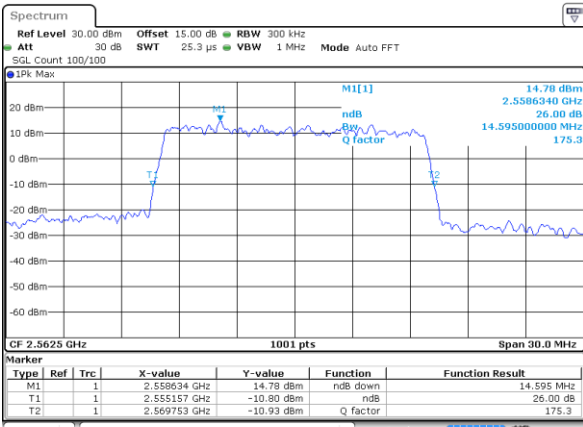

Date: 21 MAY 2019 17:04:03

Highest Channel / 10MHz / 64QAM

Date: 21 MAY 2019 17:36:47

LTE Band 7

Lowest Channel / 15MHz / 64QAM

Date: 21 MAY 2019 17:42:40

Lowest Channel / 20MHz / 64QAM

Date: 21 MAY 2019 17:52:18

Middle Channel / 15MHz / 64QAM

Date: 21 MAY 2019 17:50:10

Middle Channel / 20MHz / 64QAM

Date: 21 MAY 2019 18:01:23

Highest Channel / 15MHz / 64QAM

Date: 21 MAY 2019 17:49:03

Highest Channel / 20MHz / 64QAM

Date: 21 MAY 2019 17:57:10

LTE Band 26

Lowest Channel / 1.4MHz / QPSK

Date: 19.MAY.2019 10:13:56

Lowest Channel / 1.4MHz / 16QAM

Date: 19.MAY.2019 10:13:46

Middle Channel / 1.4MHz / QPSK

Date: 19.MAY.2019 10:14:27