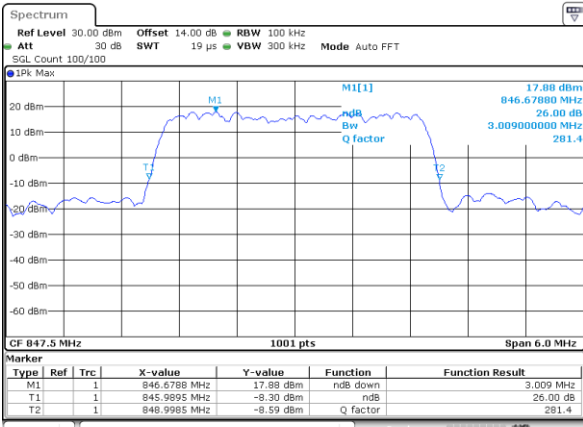

Date: 15.MAY.2019 20:40:52

LTE Band 5

Lowest Channel / 3MHz / QPSK

Date: 15.MAY.2019 20:51:08

Lowest Channel / 3MHz / 16QAM

Date: 15.MAY.2019 20:51:18

Middle Channel / 3MHz / QPSK

Date: 15.MAY.2019 21:00:14

Middle Channel / 3MHz / 16QAM

Date: 15.MAY.2019 21:00:24

Highest Channel / 3MHz / QPSK

Date: 15.MAY.2019 21:02:44

Highest Channel / 3MHz / 16QAM

Date: 15.MAY.2019 21:02:54

LTE Band 5

Lowest Channel / 5MHz / QPSK