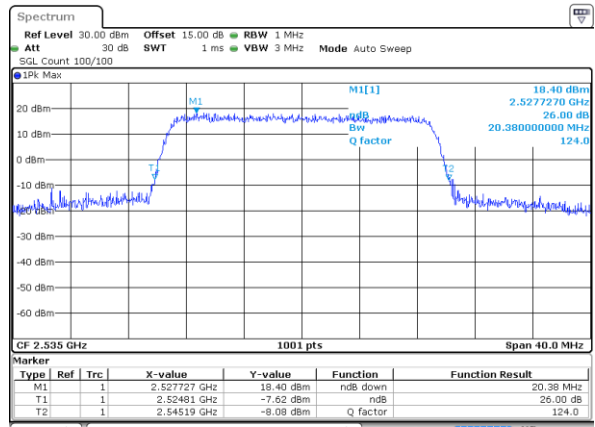

Middle Channel / 20MHz / 64QAM

Date: 21 MAY 2019 18:01:23