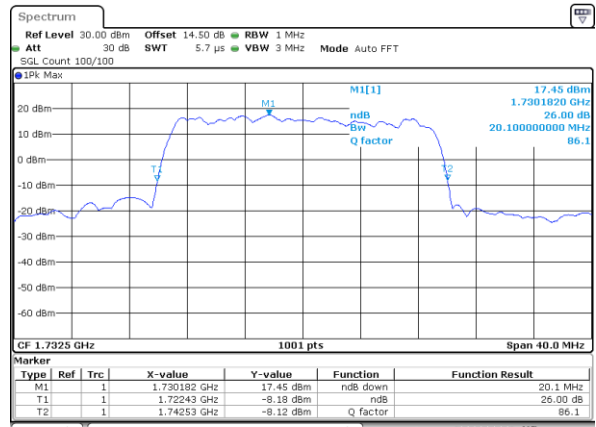

Middle Channel / 10MHz / 64QAM

Date: 19.MAY.2019 02:55:12

Highest Channel / 5MHz / 64QAM

Date: 19.MAY.2019 02:48:02

Highest Channel / 10MHz / 64QAM

Date: 19.MAY.2019 02:56:28

LTE Band 4

Lowest Channel / 15MHz / 64QAM

Date: 19.MAY.2019 03:00:03

Lowest Channel / 20MHz / 64QAM

Date: 19.MAY.2019 03:08:29

Middle Channel / 15MHz / 64QAM

Date: 19.MAY.2019 03:03:08

Middle Channel / 20MHz / 64QAM

Date: 19.MAY.2019 03:12:04

Highest Channel / 15MHz / 64QAM

Date: 19.MAY.2019 03:04:54

Highest Channel / 20MHz / 64QAM

Date: 19.MAY.2019 03:13:21

LTE Band 5

Lowest Channel / 1.4MHz / QPSK

Date: 15.MAY.2019 20:29:17

Lowest Channel / 1.4MHz / 16QAM

Date: 15.MAY.2019 20:29:07