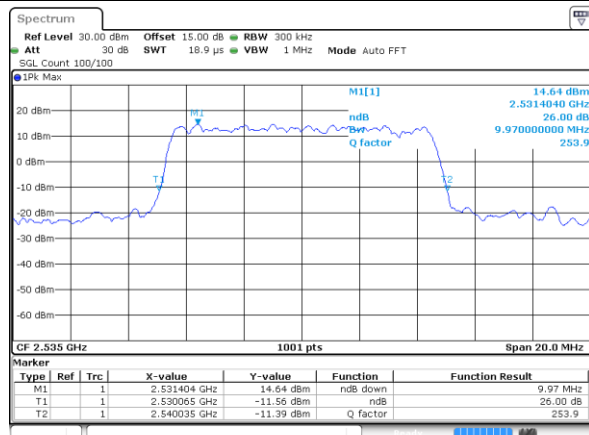

Middle Channel / 20MHz / 16QAM

Date: 21.MAY.2019 05:33:47

Highest Channel / 20MHz / QPSK

Date: 21.MAY.2019 05:33:27

Highest Channel / 20MHz / 16QAM

Date: 21.MAY.2019 05:33:57

LTE Band 7

Lowest Channel / 5MHz / 64QAM

Date: 21 MAY 2019 17:03:43

Lowest Channel / 10MHz / 64QAM

Date: 21 MAY 2019 17:17:05

Middle Channel / 5MHz / 64QAM

Date: 21 MAY 2019 17:03:53

Middle Channel / 10MHz / 64QAM

Date: 21 MAY 2019 17:38:32

Highest Channel / 5MHz / 64QAM

Date: 21 MAY 2019 17:04:03

Highest Channel / 10MHz / 64QAM

Date: 21 MAY 2019 17:36:47

LTE Band 7

Lowest Channel / 15MHz / 64QAM

Date: 21 MAY 2019 17:42:40

Lowest Channel / 20MHz / 64QAM

Date: 21 MAY 2019 17:52:18