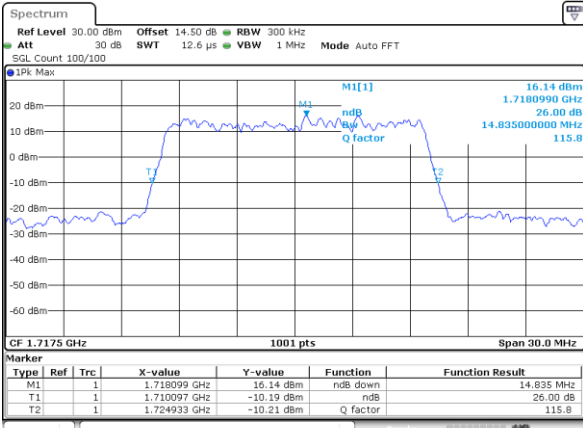

Highest Channel / 10MHz / 16QAM

Date: 19.MAY.2019 01:26:06

LTE Band 4

Lowest Channel / 15MHz / QPSK

Date: 19.MAY.2019 01:48:06

Lowest Channel / 15MHz / 16QAM

Date: 19.MAY.2019 01:48:16

Middle Channel / 15MHz / QPSK

Date: 19.MAY.2019 01:55:17

Middle Channel / 15MHz / 16QAM

Date: 19.MAY.2019 01:55:27

Highest Channel / 15MHz / QPSK

Date: 19.MAY.2019 01:57:50

Highest Channel / 15MHz / 16QAM

Date: 19.MAY.2019 01:58:00

LTE Band 4