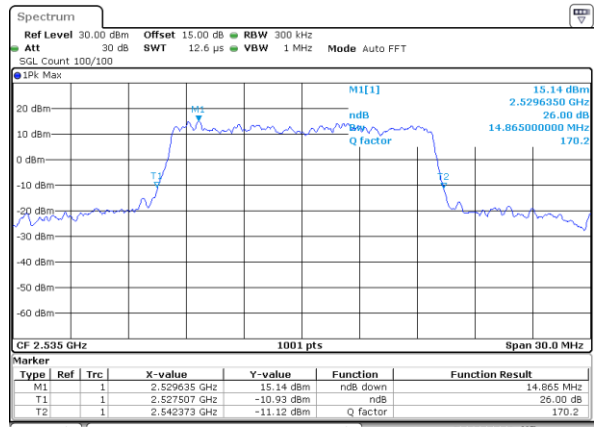

Middle Channel / 15MHz / 16QAM

Date: 21.MAY.2019 05:31:46