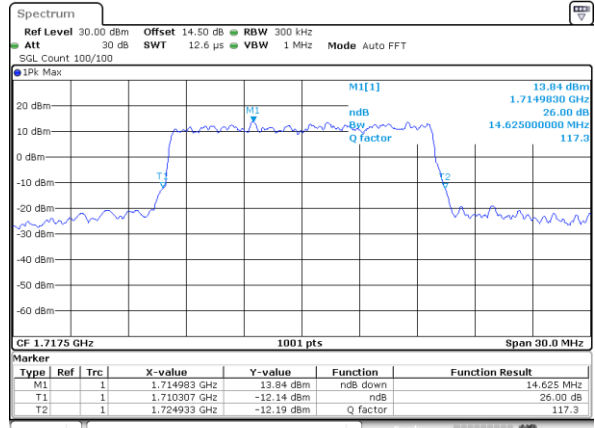

Highest Channel / 10MHz / 16QAM

Date: 19.MAY.2019 01:26:06

LTE Band 4

Lowest Channel / 15MHz / QPSK

Date: 19.MAY.2019 01:48:06

Lowest Channel / 15MHz / 16QAM

Date: 19.MAY.2019 01:48:16

Middle Channel / 15MHz / QPSK

Date: 19.MAY.2019 01:55:17

Middle Channel / 15MHz / 16QAM

Date: 19.MAY.2019 01:55:27

Highest Channel / 15MHz / QPSK

Date: 19.MAY.2019 01:57:50

Highest Channel / 15MHz / 16QAM

Date: 19.MAY.2019 01:58:00

LTE Band 4