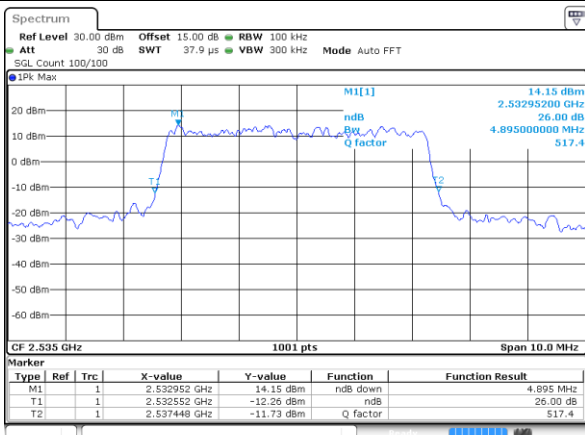

Middle Channel / 20MHz / 16QAM

Date: 21.MAY.2019 05:33:47

Highest Channel / 20MHz / QPSK

Date: 21.MAY.2019 05:33:27

Highest Channel / 20MHz / 16QAM

Date: 21.MAY.2019 05:33:57

LTE Band 7

Lowest Channel / 5MHz / 64QAM

Date: 21 MAY 2019 17:03:43

Lowest Channel / 10MHz / 64QAM

Date: 21 MAY 2019 17:17:05

Middle Channel / 5MHz / 64QAM

Date: 21 MAY 2019 17:03:53

Middle Channel / 10MHz / 64QAM

Date: 21 MAY 2019 17:38:32

Highest Channel / 5MHz / 64QAM