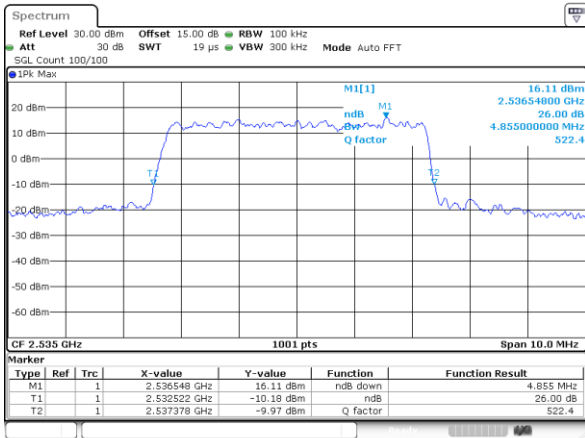

Highest Channel / 10MHz / 64QAM

Date: 15_MAY_2019 22:29:48

LTE Band 7

Lowest Channel / 5MHz / QPSK

Date: 21.MAY.2019 05:26:34

Lowest Channel / 5MHz / 16QAM

Date: 21.MAY.2019 05:27:34

Middle Channel / 5MHz / QPSK

Date: 21.MAY.2019 05:26:44

Middle Channel / 5MHz / 16QAM

Date: 21.MAY.2019 05:27:44

Highest Channel / 5MHz / QPSK

Date: 21.MAY.2019 05:26:54

Highest Channel / 5MHz / 16QAM

Date: 21.MAY.2019 05:27:54

LTE Band 7