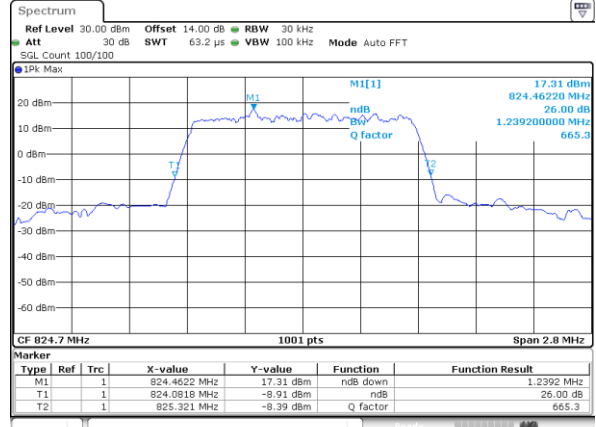

Date: 19.MAY.2019 03:04:54

Highest Channel / 20MHz / 64QAM

Date: 19.MAY.2019 03:13:21

LTE Band 5

Lowest Channel / 1.4MHz / QPSK

Date: 15.MAY.2019 20:29:17

Lowest Channel / 1.4MHz / 16QAM

Date: 15.MAY.2019 20:29:07