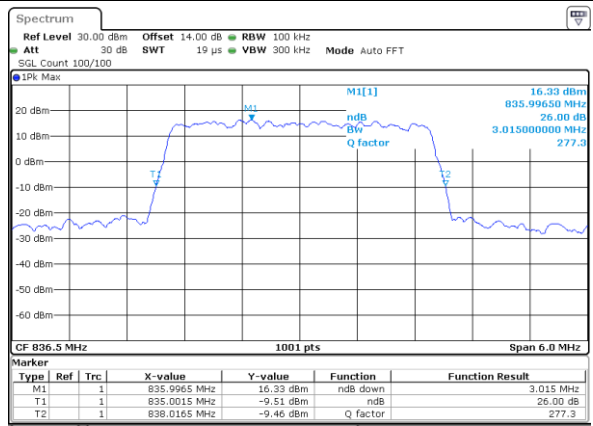

LTE Band 5

Lowest Channel / 1.4MHz / 64QAM

Date: 15_MAY.2019 21:58:28

Lowest Channel / 3MHz / 64QAM

Date: 15_MAY.2019 22:08:47

Middle Channel / 1.4MHz / 64QAM

Date: 15_MAY.2019 21:58:38

Middle Channel / 3MHz / 64QAM

Date: 15_MAY.2019 22:08:58

Highest Channel / 1.4MHz / 64QAM

Date: 15_MAY.2019 21:58:48

Highest Channel / 3MHz / 64QAM

Date: 15_MAY.2019 22:09:08

LTE Band 5

Lowest Channel / 5MHz / 64QAM

Date: 15_MAY_2019 22:19:08