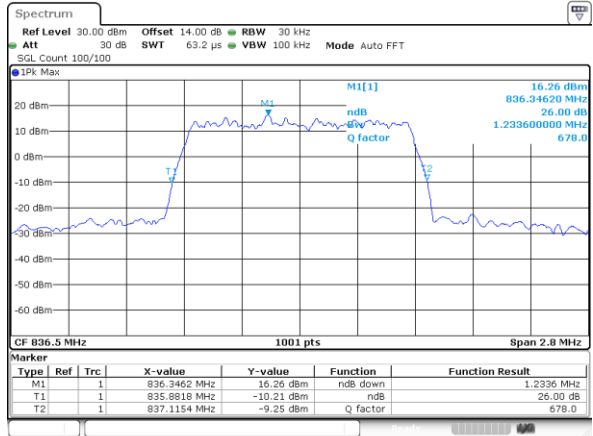

Middle Channel / 15MHz / 64QAM

Date: 21 MAY 2019 17:50:10

Middle Channel / 20MHz / 64QAM

Date: 21 MAY 2019 18:01:23

Highest Channel / 15MHz / 64QAM

Date: 21 MAY 2019 17:49:03

Highest Channel / 20MHz / 64QAM

Date: 21 MAY 2019 17:57:10

LTE Band 26

Lowest Channel / 1.4MHz / QPSK

Date: 19.MAY.2019 10:13:56

Lowest Channel / 1.4MHz / 16QAM

Date: 19.MAY.2019 10:13:46

Middle Channel / 1.4MHz / QPSK

Date: 19.MAY.2019 10:14:27

Middle Channel / 1.4MHz / 16QAM

Date: 19.MAY.2019 10:14:37

Highest Channel / 1.4MHz / QPSK

Date: 19.MAY.2019 10:15:07

Highest Channel / 1.4MHz / 16QAM

Date: 19.MAY.2019 10:15:17

LTE Band 26

Lowest Channel / 3MHz / QPSK