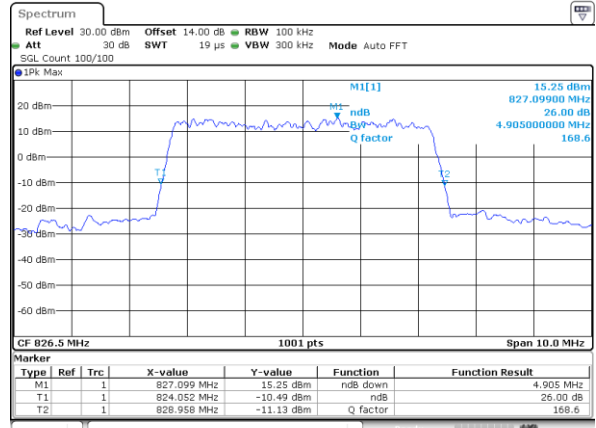

Lowest Channel / 5MHz / 16QAM

Date: 15.MAY.2019 21:12:15