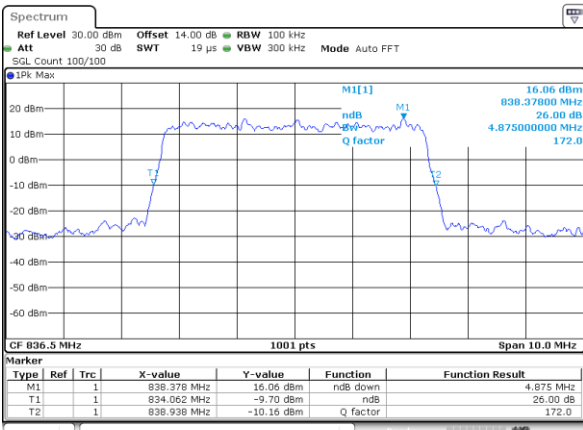

Middle Channel / 5MHz / QPSK

Date: 19_MAY.2019 10:18:20