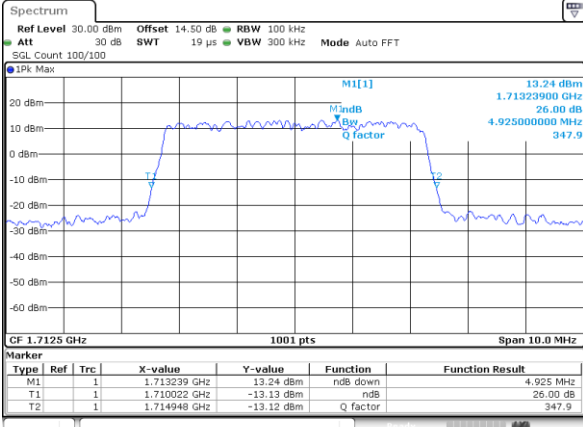

LTE Band 4

Lowest Channel / 5MHz / 64QAM

Date: 19.MAY.2019 02:43:10