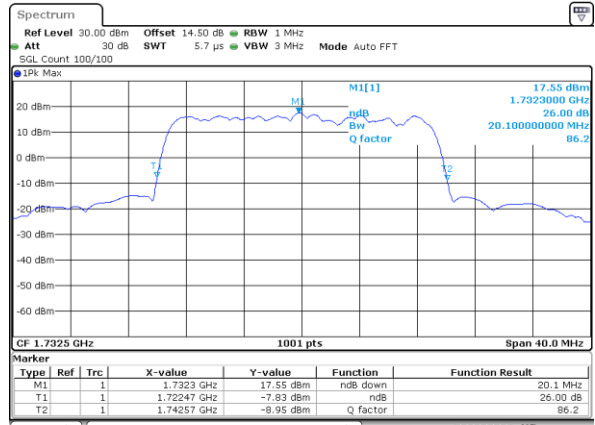

Date: 19.MAY.2019 01:55:17

Middle Channel / 15MHz / 16QAM

Date: 19.MAY.2019 01:55:27

Highest Channel / 15MHz / QPSK

Date: 19.MAY.2019 01:57:50

Highest Channel / 15MHz / 16QAM

Date: 19.MAY.2019 01:58:00

LTE Band 4

Lowest Channel / 20MHz / QPSK

Date: 19_MAY.2019 02:05:46

Lowest Channel / 20MHz / 16QAM

Date: 19_MAY.2019 02:10:56

Middle Channel / 20MHz / QPSK

Date: 19_MAY.2019 02:12:57

Middle Channel / 20MHz / 16QAM

Date: 19_MAY.2019 02:13:08

Highest Channel / 20MHz / QPSK

Date: 19_MAY.2019 02:15:31

Highest Channel / 20MHz / 16QAM

Date: 19_MAY.2019 02:15:41

LTE Band 4

Lowest Channel / 1.4MHz / 64QAM

Date: 19_MAY.2019 02:26:16

Lowest Channel / 3MHz / 64QAM