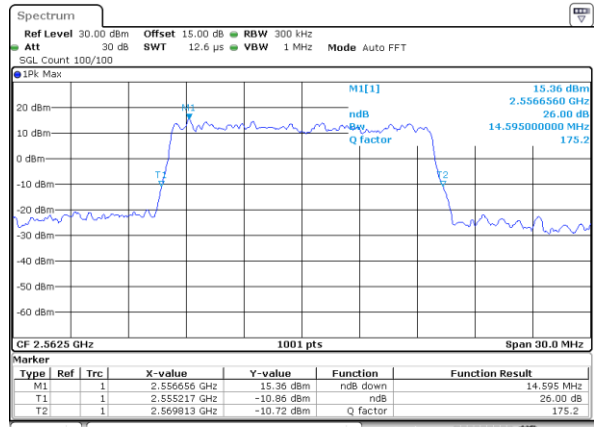

Highest Channel / 10MHz / QPSK

Date: 21.MAY.2019 05:12:25

Highest Channel / 10MHz / 16QAM

Date: 21.MAY.2019 05:12:55

LTE Band 7

Lowest Channel / 15MHz / QPSK

Date: 21.MAY.2019 05:31:06

Lowest Channel / 15MHz / 16QAM

Date: 21.MAY.2019 05:31:36

Middle Channel / 15MHz / QPSK

Date: 21.MAY.2019 05:31:16

Middle Channel / 15MHz / 16QAM

Date: 21.MAY.2019 05:31:46

Highest Channel / 15MHz / QPSK

Date: 21.MAY.2019 05:31:26

Highest Channel / 15MHz / 16QAM

Date: 21.MAY.2019 05:31:56

LTE Band 7

Lowest Channel / 20MHz / QPSK

Date: 21.MAY.2019 05:33:07

Lowest Channel / 20MHz / 16QAM

Date: 21.MAY.2019 05:33:37

Middle Channel / 20MHz / QPSK

Date: 21.MAY.2019 05:33:17