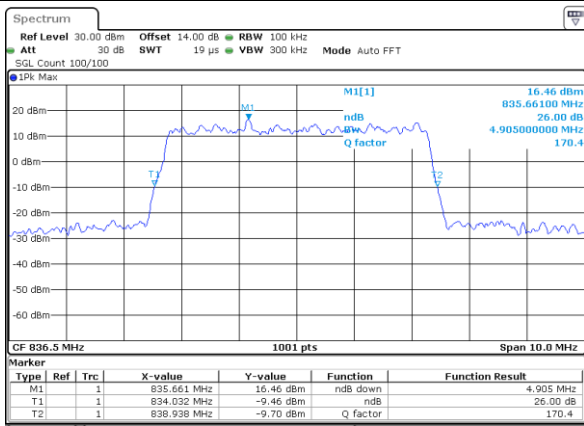

Middle Channel / 5MHz / 64QAM

Date: 15_MAY_2019 22:19:18