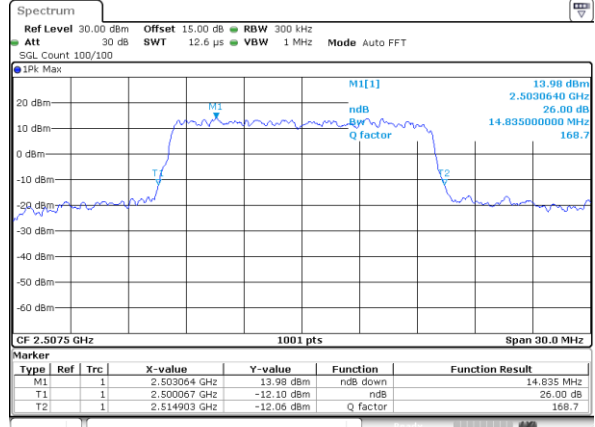

Highest Channel / 10MHz / QPSK

Date: 21.MAY.2019 05:12:25

Highest Channel / 10MHz / 16QAM

Date: 21.MAY.2019 05:12:55

LTE Band 7

Lowest Channel / 15MHz / QPSK

Date: 21.MAY.2019 05:31:06

Lowest Channel / 15MHz / 16QAM