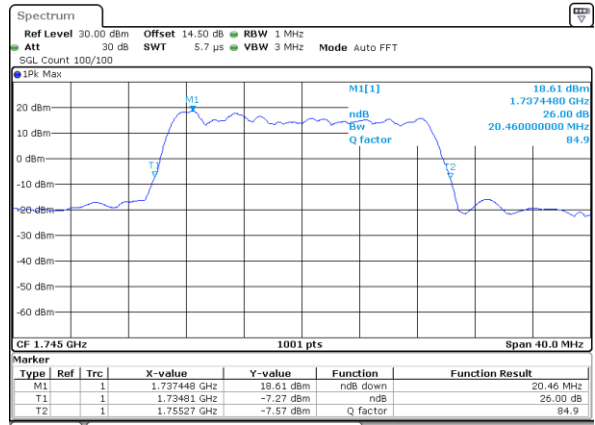

Date: 19.MAY.2019 01:55:17

Middle Channel / 15MHz / 16QAM

Date: 19.MAY.2019 01:55:27

Highest Channel / 15MHz / QPSK

Date: 19.MAY.2019 01:57:50

Highest Channel / 15MHz / 16QAM

Date: 19.MAY.2019 01:58:00

LTE Band 4

Lowest Channel / 20MHz / QPSK

Date: 19_MAY.2019 02:05:46

Lowest Channel / 20MHz / 16QAM

Date: 19_MAY.2019 02:10:56

Middle Channel / 20MHz / QPSK

Date: 19_MAY.2019 02:12:57

Middle Channel / 20MHz / 16QAM

Date: 19_MAY.2019 02:13:08

Highest Channel / 20MHz / QPSK

Date: 19_MAY.2019 02:15:31

Highest Channel / 20MHz / 16QAM

Date: 19_MAY.2019 02:15:41

LTE Band 4

Lowest Channel / 1.4MHz / 64QAM

Date: 19_MAY.2019 02:26:16

Lowest Channel / 3MHz / 64QAM