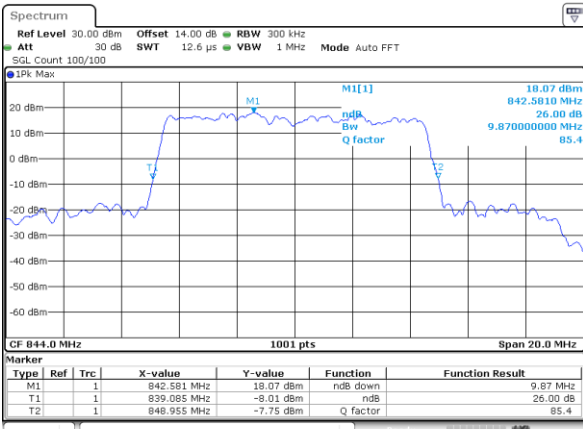

Date: 15.MAY.2019 21:23:40

Highest Channel / 5MHz / 16QAM

Date: 15.MAY.2019 21:23:50

LTE Band 5

Lowest Channel / 10MHz / QPSK

Date: 15.MAY.2019 21:34:32

Lowest Channel / 10MHz / 16QAM

Date: 15.MAY.2019 21:34:42

Middle Channel / 10MHz / QPSK

Date: 15.MAY.2019 21:43:08

Middle Channel / 10MHz / 16QAM

Date: 15.MAY.2019 21:43:48

Highest Channel / 10MHz / QPSK

Date: 15.MAY.2019 21:46:07

Highest Channel / 10MHz / 16QAM

Date: 15.MAY.2019 21:46:17

LTE Band 5

Lowest Channel / 1.4MHz / 64QAM

Date: 15_MAY.2019 21:58:28

Lowest Channel / 3MHz / 64QAM

Date: 15_MAY.2019 22:08:47

Middle Channel / 1.4MHz / 64QAM

Date: 15_MAY.2019 21:58:38

Middle Channel / 3MHz / 64QAM