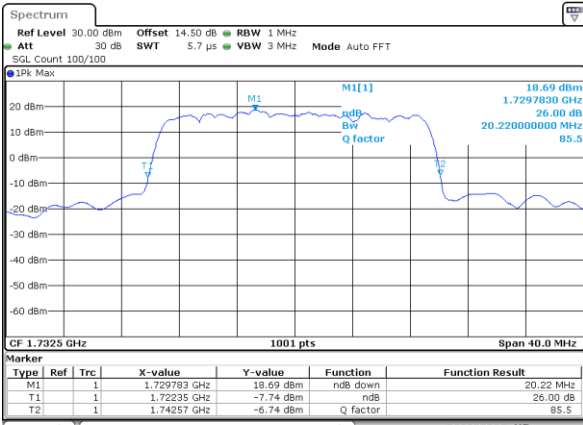

Middle Channel / 20MHz / QPSK

Date: 19_MAY.2019 02:12:57