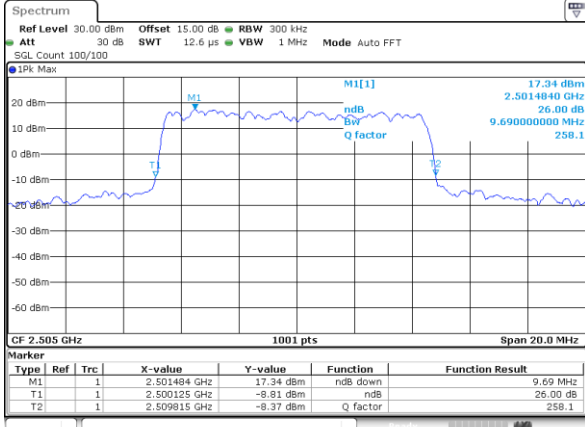

LTE Band 7

Lowest Channel / 10MHz / QPSK

Date: 21.MAY.2019 05:29:05