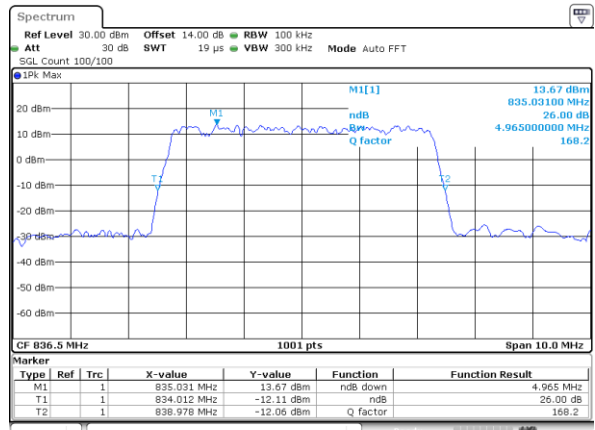

Middle Channel / 5MHz / 16QAM

Date: 19_MAY.2019 10:18:38