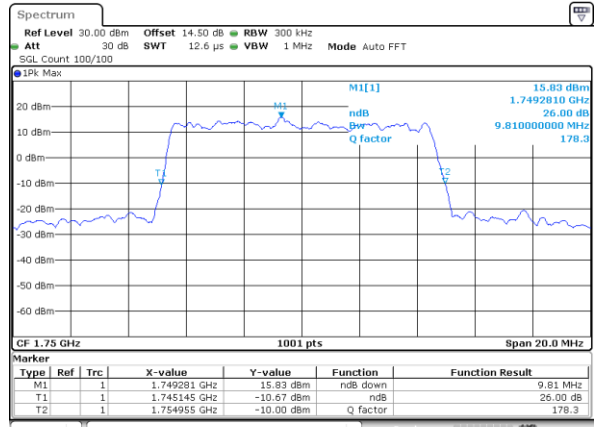

Middle Channel / 10MHz / 64QAM

Date: 19.MAY.2019 02:55:12

Highest Channel / 5MHz / 64QAM

Date: 19.MAY.2019 02:48:02

Highest Channel / 10MHz / 64QAM

Date: 19.MAY.2019 02:56:28

LTE Band 4

Lowest Channel / 15MHz / 64QAM

Date: 19.MAY.2019 03:00:03

Lowest Channel / 20MHz / 64QAM

Date: 19.MAY.2019 03:08:29

Middle Channel / 15MHz / 64QAM

Date: 19.MAY.2019 03:03:08

Middle Channel / 20MHz / 64QAM

Date: 19.MAY.2019 03:12:04

Highest Channel / 15MHz / 64QAM