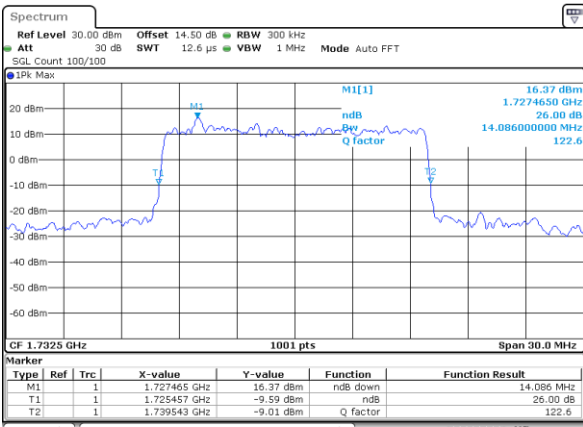

Middle Channel / 15MHz / 64QAM

Date: 19.MAY.2019 03:03:08