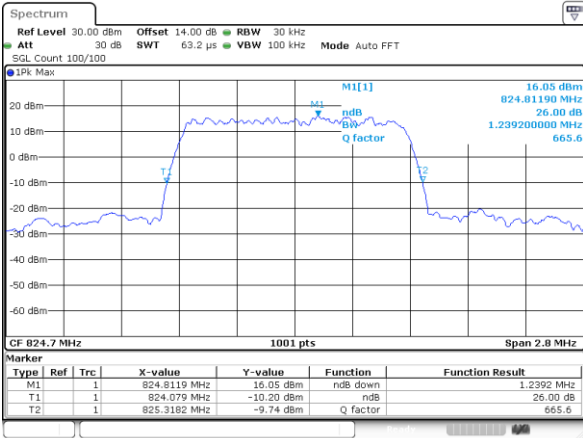

Date: 21 MAY 2019 17:04:03

Highest Channel / 10MHz / 64QAM

Date: 21 MAY 2019 17:36:47

LTE Band 7

Lowest Channel / 15MHz / 64QAM

Date: 21 MAY 2019 17:42:40

Lowest Channel / 20MHz / 64QAM

Date: 21 MAY 2019 17:52:18

Middle Channel / 15MHz / 64QAM

Date: 21 MAY 2019 17:50:10

Middle Channel / 20MHz / 64QAM

Date: 21 MAY 2019 18:01:23

Highest Channel / 15MHz / 64QAM

Date: 21 MAY 2019 17:49:03

Highest Channel / 20MHz / 64QAM

Date: 21 MAY 2019 17:57:10

LTE Band 26

Lowest Channel / 1.4MHz / QPSK

Date: 19.MAY.2019 10:13:56

Lowest Channel / 1.4MHz / 16QAM

Date: 19.MAY.2019 10:13:46

Middle Channel / 1.4MHz / QPSK

Date: 19.MAY.2019 10:14:27