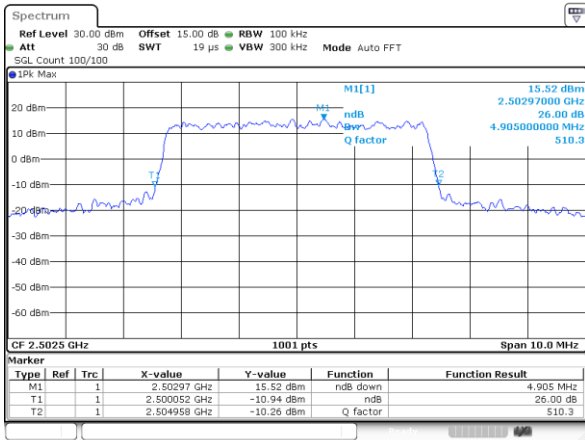

Highest Channel / 10MHz / 64QAM

Date: 15_MAY_2019 22:29:48

LTE Band 7

Lowest Channel / 5MHz / QPSK

Date: 21.MAY.2019 05:26:34

Lowest Channel / 5MHz / 16QAM

Date: 21.MAY.2019 05:27:34

Middle Channel / 5MHz / QPSK