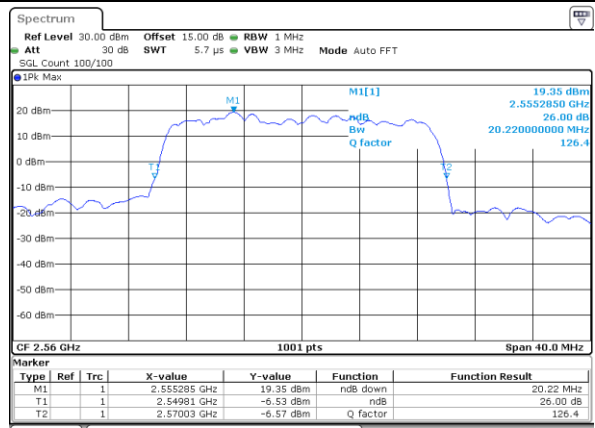

Date: 21.MAY.2019 05:31:56

LTE Band 7

Lowest Channel / 20MHz / QPSK

Date: 21.MAY.2019 05:33:07

Lowest Channel / 20MHz / 16QAM

Date: 21.MAY.2019 05:33:37

Middle Channel / 20MHz / QPSK

Date: 21.MAY.2019 05:33:17

Middle Channel / 20MHz / 16QAM

Date: 21.MAY.2019 05:33:47

Highest Channel / 20MHz / QPSK

Date: 21.MAY.2019 05:33:27

Highest Channel / 20MHz / 16QAM

Date: 21.MAY.2019 05:33:57

LTE Band 7

Lowest Channel / 5MHz / 64QAM

Date: 21 MAY 2019 17:03:43

Lowest Channel / 10MHz / 64QAM

Date: 21 MAY 2019 17:17:05

Middle Channel / 5MHz / 64QAM

Date: 21 MAY 2019 17:03:53

Middle Channel / 10MHz / 64QAM

Date: 21 MAY 2019 17:38:32

Highest Channel / 5MHz / 64QAM