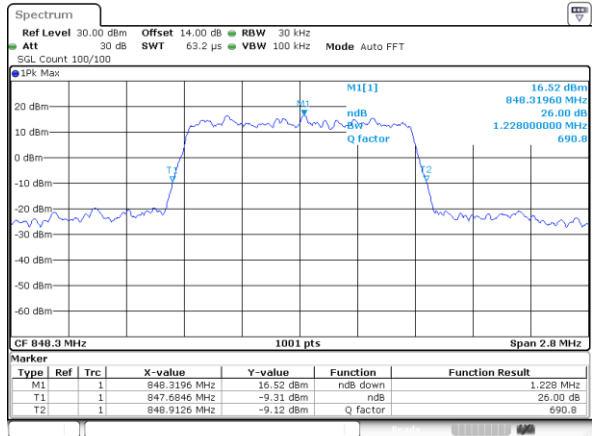

Date: 21 MAY 2019 17:57:10

LTE Band 26

Lowest Channel / 1.4MHz / QPSK

Date: 19.MAY.2019 10:13:56

Lowest Channel / 1.4MHz / 16QAM

Date: 19.MAY.2019 10:13:46

Middle Channel / 1.4MHz / QPSK

Date: 19.MAY.2019 10:14:27

Middle Channel / 1.4MHz / 16QAM

Date: 19.MAY.2019 10:14:37

Highest Channel / 1.4MHz / QPSK

Date: 19.MAY.2019 10:15:07

Highest Channel / 1.4MHz / 16QAM

Date: 19.MAY.2019 10:15:17

LTE Band 26

Lowest Channel / 3MHz / QPSK