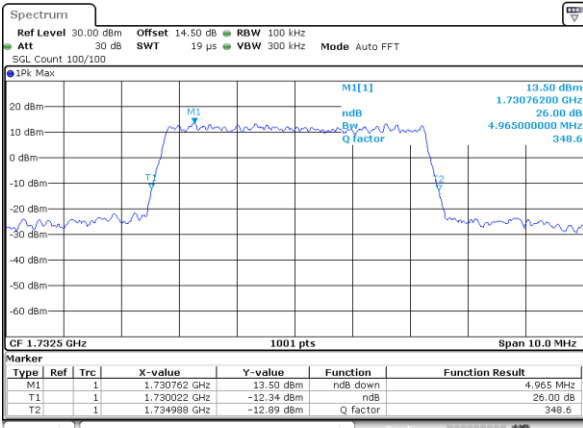

Date: 19_MAY.2019 02:13:34

LTE Band 4

Lowest Channel / 5MHz / 64QAM

Date: 19.MAY.2019 02:43:10

Lowest Channel / 10MHz / 64QAM

Date: 19.MAY.2019 02:51:37

Middle Channel / 5MHz / 64QAM

Date: 19.MAY.2019 02:46:45

Middle Channel / 10MHz / 64QAM

Date: 19.MAY.2019 02:55:12

Highest Channel / 5MHz / 64QAM

Date: 19.MAY.2019 02:48:02

Highest Channel / 10MHz / 64QAM

Date: 19.MAY.2019 02:56:28

LTE Band 4

Lowest Channel / 15MHz / 64QAM