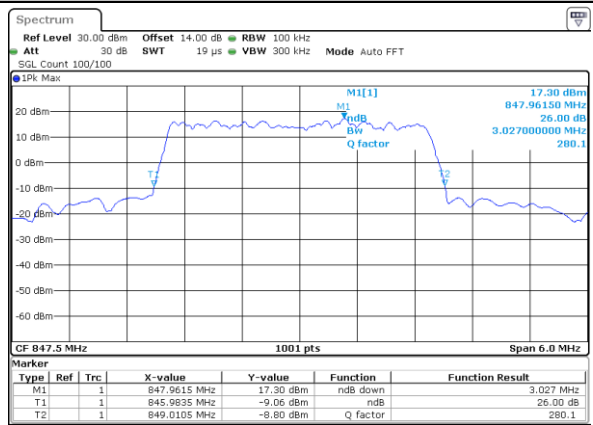

LTE Band 5

Lowest Channel / 1.4MHz / 64QAM

Date: 15_MAY.2019 21:58:28

Lowest Channel / 3MHz / 64QAM

Date: 15_MAY.2019 22:08:47

Middle Channel / 1.4MHz / 64QAM

Date: 15_MAY.2019 21:58:38

Middle Channel / 3MHz / 64QAM

Date: 15_MAY.2019 22:08:58

Highest Channel / 1.4MHz / 64QAM

Date: 15_MAY.2019 21:58:48

Highest Channel / 3MHz / 64QAM

Date: 15_MAY.2019 22:09:08

LTE Band 5

Lowest Channel / 5MHz / 64QAM

Date: 15_MAY_2019 22:19:08