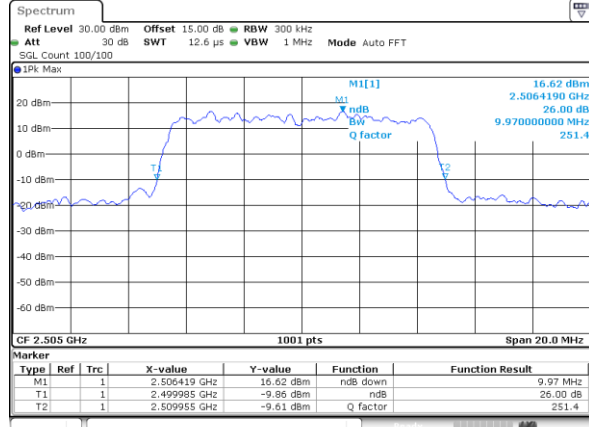

Lowest Channel / 10MHz / 16QAM

Date: 21.MAY.2019 05:12:35