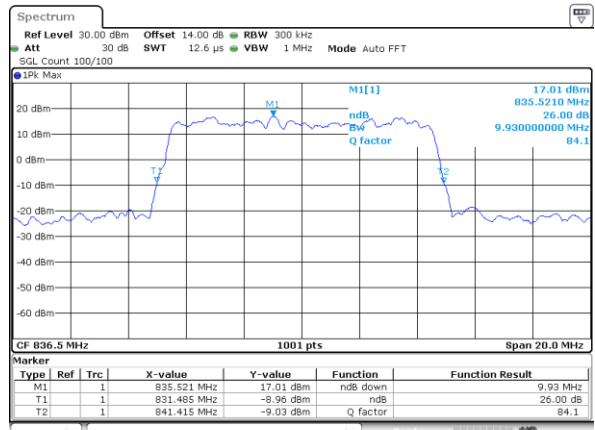

Middle Channel / 10MHz / 16QAM

Date: 15.MAY.2019 21:43:48