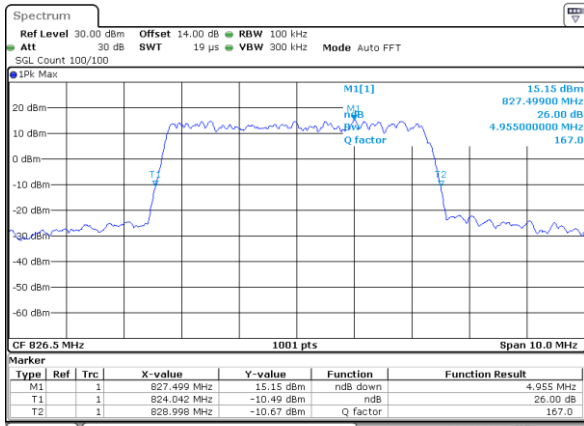

LTE Band 5

Lowest Channel / 1.4MHz / 64QAM

Date: 15_MAY.2019 21:58:28

Lowest Channel / 3MHz / 64QAM

Date: 15_MAY.2019 22:08:47

Middle Channel / 1.4MHz / 64QAM

Date: 15_MAY.2019 21:58:38

Middle Channel / 3MHz / 64QAM

Date: 15_MAY.2019 22:08:58

Highest Channel / 1.4MHz / 64QAM

Date: 15_MAY.2019 21:58:48

Highest Channel / 3MHz / 64QAM

Date: 15_MAY.2019 22:09:08

LTE Band 5

Lowest Channel / 5MHz / 64QAM

Date: 15_MAY_2019 22:19:08