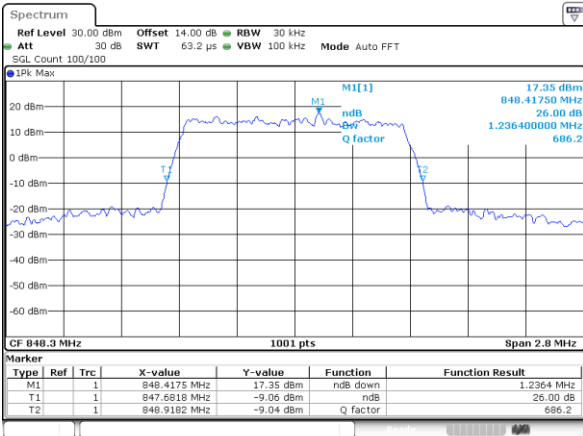

Middle Channel / 15MHz / 64QAM

Date: 21 MAY 2019 17:50:10

Middle Channel / 20MHz / 64QAM

Date: 21 MAY 2019 18:01:23

Highest Channel / 15MHz / 64QAM

Date: 21 MAY 2019 17:49:03

Highest Channel / 20MHz / 64QAM

Date: 21 MAY 2019 17:57:10

LTE Band 26

Lowest Channel / 1.4MHz / QPSK

Date: 19.MAY.2019 10:13:56

Lowest Channel / 1.4MHz / 16QAM

Date: 19.MAY.2019 10:13:46

Middle Channel / 1.4MHz / QPSK

Date: 19.MAY.2019 10:14:27

Middle Channel / 1.4MHz / 16QAM

Date: 19.MAY.2019 10:14:37

Highest Channel / 1.4MHz / QPSK

Date: 19.MAY.2019 10:15:07

Highest Channel / 1.4MHz / 16QAM

Date: 19.MAY.2019 10:15:17

LTE Band 26

Lowest Channel / 3MHz / QPSK