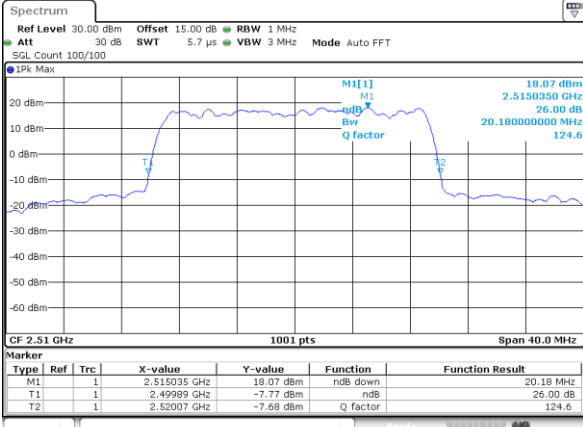

Highest Channel / 10MHz / QPSK

Date: 21.MAY.2019 05:12:25

Highest Channel / 10MHz / 16QAM

Date: 21.MAY.2019 05:12:55

LTE Band 7

Lowest Channel / 15MHz / QPSK

Date: 21.MAY.2019 05:31:06

Lowest Channel / 15MHz / 16QAM

Date: 21.MAY.2019 05:31:36

Middle Channel / 15MHz / QPSK

Date: 21.MAY.2019 05:31:16

Middle Channel / 15MHz / 16QAM

Date: 21.MAY.2019 05:31:46

Highest Channel / 15MHz / QPSK

Date: 21.MAY.2019 05:31:26

Highest Channel / 15MHz / 16QAM

Date: 21.MAY.2019 05:31:56

LTE Band 7

Lowest Channel / 20MHz / QPSK

Date: 21.MAY.2019 05:33:07

Lowest Channel / 20MHz / 16QAM

Date: 21.MAY.2019 05:33:37

Middle Channel / 20MHz / QPSK

Date: 21.MAY.2019 05:33:17