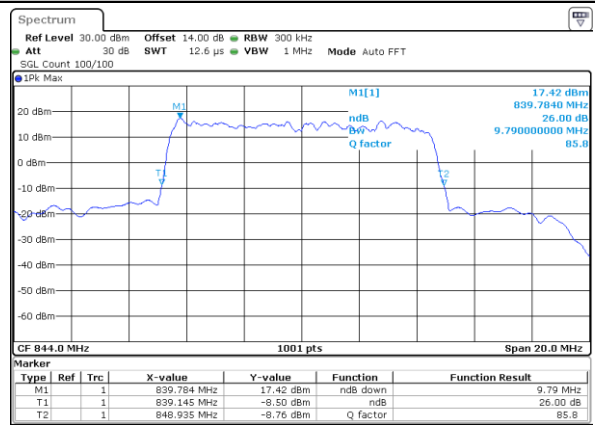

Date: 15_MAY.2019 22:08:58

Highest Channel / 1.4MHz / 64QAM

Date: 15_MAY.2019 21:58:48

Highest Channel / 3MHz / 64QAM

Date: 15_MAY.2019 22:09:08

LTE Band 5

Lowest Channel / 5MHz / 64QAM

Date: 15_MAY_2019 22:19:08

Lowest Channel / 10MHz / 64QAM

Date: 15_MAY_2019 22:29:28

Middle Channel / 5MHz / 64QAM

Date: 15_MAY_2019 22:19:18

Middle Channel / 10MHz / 64QAM

Date: 15_MAY_2019 22:29:38

Highest Channel / 5MHz / 64QAM

Date: 15_MAY_2019 22:19:28

Highest Channel / 10MHz / 64QAM

Date: 15_MAY_2019 22:29:48

LTE Band 7

Lowest Channel / 5MHz / QPSK

Date: 21.MAY.2019 05:26:34

Lowest Channel / 5MHz / 16QAM

Date: 21.MAY.2019 05:27:34

Middle Channel / 5MHz / QPSK