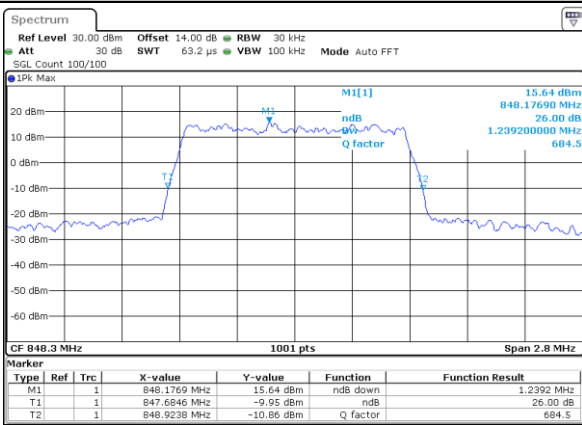

LTE Band 5

Lowest Channel / 1.4MHz / 64QAM

Date: 15_MAY.2019 21:58:28

Lowest Channel / 3MHz / 64QAM

Date: 15_MAY.2019 22:08:47

Middle Channel / 1.4MHz / 64QAM

Date: 15_MAY.2019 21:58:38

Middle Channel / 3MHz / 64QAM

Date: 15_MAY.2019 22:08:58

Highest Channel / 1.4MHz / 64QAM

Date: 15_MAY.2019 21:58:48

Highest Channel / 3MHz / 64QAM

Date: 15_MAY.2019 22:09:08

LTE Band 5

Lowest Channel / 5MHz / 64QAM

Date: 15_MAY_2019 22:19:08