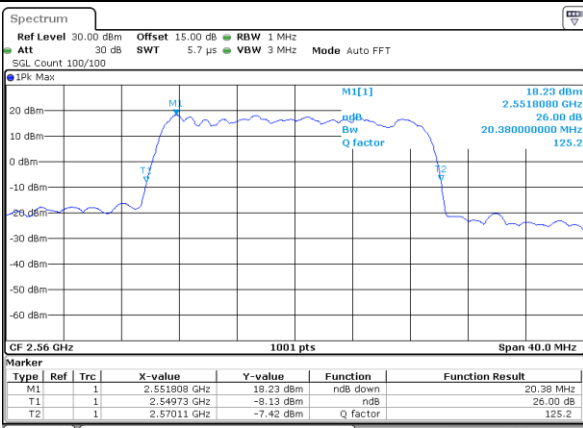

Date: 21.MAY.2019 05:31:56

LTE Band 7

Lowest Channel / 20MHz / QPSK

Date: 21.MAY.2019 05:33:07

Lowest Channel / 20MHz / 16QAM

Date: 21.MAY.2019 05:33:37

Middle Channel / 20MHz / QPSK

Date: 21.MAY.2019 05:33:17

Middle Channel / 20MHz / 16QAM

Date: 21.MAY.2019 05:33:47

Highest Channel / 20MHz / QPSK

Date: 21.MAY.2019 05:33:27

Highest Channel / 20MHz / 16QAM

Date: 21.MAY.2019 05:33:57

LTE Band 7

Lowest Channel / 5MHz / 64QAM