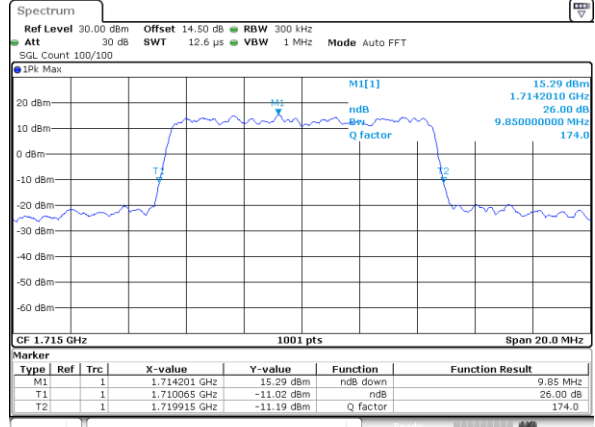

Date: 19_MAY.2019 02:13:34

LTE Band 4

Lowest Channel / 5MHz / 64QAM

Date: 19.MAY.2019 02:43:10

Lowest Channel / 10MHz / 64QAM

Date: 19.MAY.2019 02:51:37

Middle Channel / 5MHz / 64QAM

Date: 19.MAY.2019 02:46:45

Middle Channel / 10MHz / 64QAM

Date: 19.MAY.2019 02:55:12

Highest Channel / 5MHz / 64QAM

Date: 19.MAY.2019 02:48:02

Highest Channel / 10MHz / 64QAM

Date: 19.MAY.2019 02:56:28

LTE Band 4

Lowest Channel / 15MHz / 64QAM