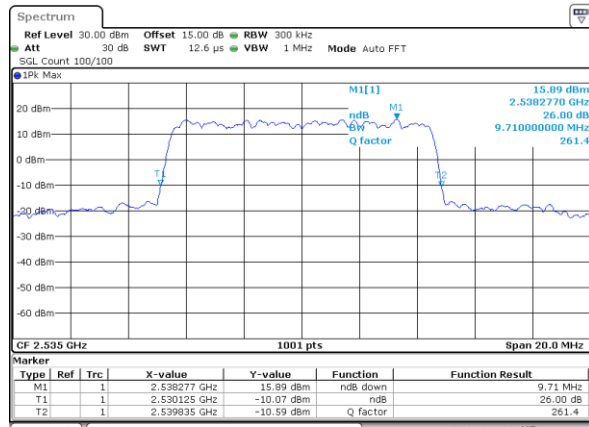

Date: 21.MAY.2019 05:26:44

Middle Channel / 5MHz / 16QAM

Date: 21.MAY.2019 05:27:44

Highest Channel / 5MHz / QPSK

Date: 21.MAY.2019 05:26:54

Highest Channel / 5MHz / 16QAM

Date: 21.MAY.2019 05:27:54

LTE Band 7

Lowest Channel / 10MHz / QPSK

Date: 21.MAY.2019 05:29:05

Lowest Channel / 10MHz / 16QAM

Date: 21.MAY.2019 05:12:35

Middle Channel / 10MHz / QPSK

Date: 21.MAY.2019 05:12:15

Middle Channel / 10MHz / 16QAM

Date: 21.MAY.2019 05:12:45

Highest Channel / 10MHz / QPSK

Date: 21.MAY.2019 05:12:25

Highest Channel / 10MHz / 16QAM

Date: 21.MAY.2019 05:12:55

LTE Band 7

Lowest Channel / 15MHz / QPSK

Date: 21.MAY.2019 05:31:06

Lowest Channel / 15MHz / 16QAM