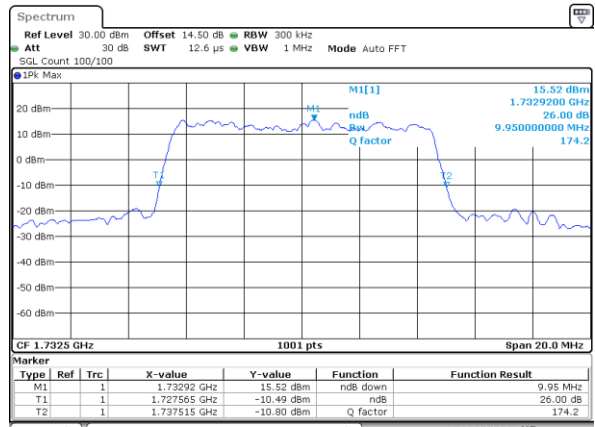

Date: 19.MAY.2019 01:04:51

Highest Channel / 5MHz / QPSK

Date: 19.MAY.2019 01:07:14

Highest Channel / 5MHz / 16QAM

Date: 19.MAY.2019 01:07:24

LTE Band 4

Lowest Channel / 10MHz / QPSK

Date: 19.MAY.2019 01:16:12

Lowest Channel / 10MHz / 16QAM

Date: 19.MAY.2019 01:16:22

Middle Channel / 10MHz / QPSK

Date: 19.MAY.2019 01:23:23

Middle Channel / 10MHz / 16QAM

Date: 19.MAY.2019 01:23:33

Highest Channel / 10MHz / QPSK

Date: 19.MAY.2019 01:25:56

Highest Channel / 10MHz / 16QAM

Date: 19.MAY.2019 01:26:06

LTE Band 4

Lowest Channel / 15MHz / QPSK

Date: 19.MAY.2019 01:48:06

Lowest Channel / 15MHz / 16QAM

Date: 19.MAY.2019 01:48:16

Middle Channel / 15MHz / QPSK