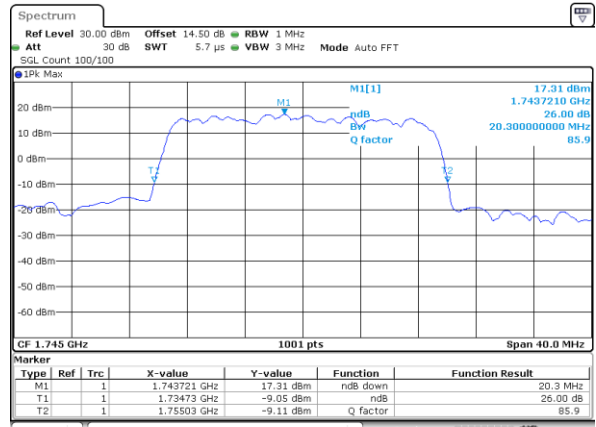

Date: 19.MAY.2019 03:00:03

Lowest Channel / 20MHz / 64QAM

Date: 19.MAY.2019 03:08:29

Middle Channel / 15MHz / 64QAM

Date: 19.MAY.2019 03:03:08

Middle Channel / 20MHz / 64QAM

Date: 19.MAY.2019 03:12:04

Highest Channel / 15MHz / 64QAM

Date: 19.MAY.2019 03:04:54

Highest Channel / 20MHz / 64QAM

Date: 19.MAY.2019 03:13:21

LTE Band 5

Lowest Channel / 1.4MHz / QPSK

Date: 15.MAY.2019 20:29:17

Lowest Channel / 1.4MHz / 16QAM

Date: 15.MAY.2019 20:29:07