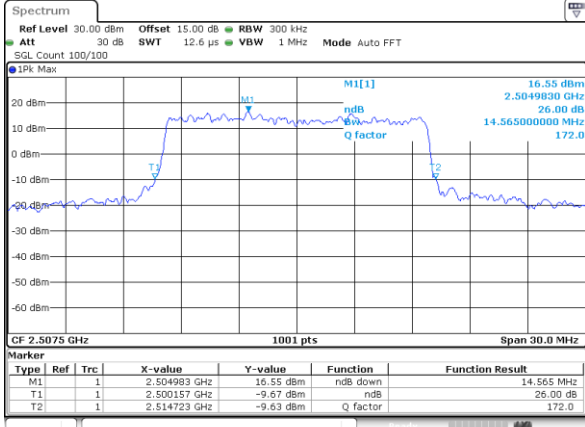

Highest Channel / 10MHz / QPSK

Date: 21.MAY.2019 05:12:25

Highest Channel / 10MHz / 16QAM

Date: 21.MAY.2019 05:12:55

LTE Band 7

Lowest Channel / 15MHz / QPSK

Date: 21.MAY.2019 05:31:06

Lowest Channel / 15MHz / 16QAM