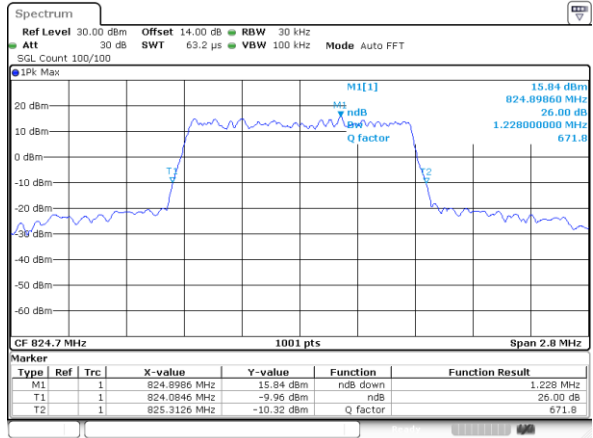

Middle Channel / 15MHz / 64QAM

Date: 21 MAY 2019 17:50:10

Middle Channel / 20MHz / 64QAM

Date: 21 MAY 2019 18:01:23

Highest Channel / 15MHz / 64QAM

Date: 21 MAY 2019 17:49:03

Highest Channel / 20MHz / 64QAM

Date: 21 MAY 2019 17:57:10

LTE Band 26

Lowest Channel / 1.4MHz / QPSK

Date: 19.MAY.2019 10:13:56

Lowest Channel / 1.4MHz / 16QAM

Date: 19.MAY.2019 10:13:46

Middle Channel / 1.4MHz / QPSK

Date: 19.MAY.2019 10:14:27

Middle Channel / 1.4MHz / 16QAM

Date: 19.MAY.2019 10:14:37

Highest Channel / 1.4MHz / QPSK

Date: 19.MAY.2019 10:15:07

Highest Channel / 1.4MHz / 16QAM

Date: 19.MAY.2019 10:15:17

LTE Band 26

Lowest Channel / 3MHz / QPSK