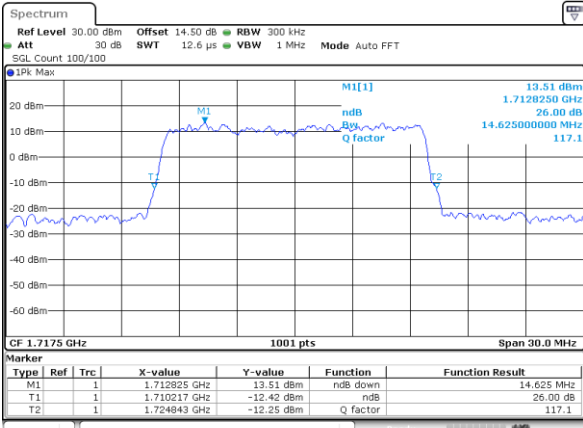

Middle Channel / 10MHz / 64QAM

Date: 19.MAY.2019 02:55:12

Highest Channel / 5MHz / 64QAM

Date: 19.MAY.2019 02:48:02

Highest Channel / 10MHz / 64QAM

Date: 19.MAY.2019 02:56:28

LTE Band 4

Lowest Channel / 15MHz / 64QAM