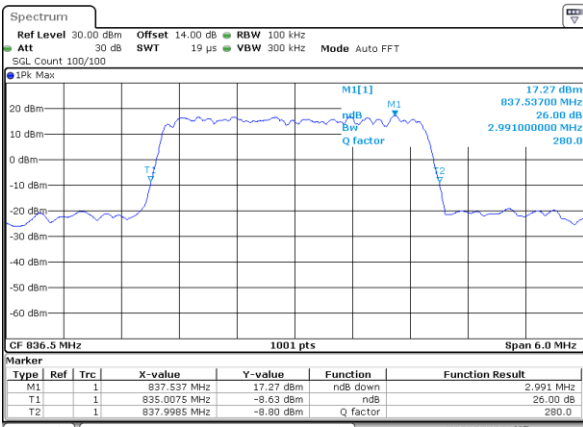

Middle Channel / 3MHz / QPSK

Date: 19.MAY.2019 10:16:27