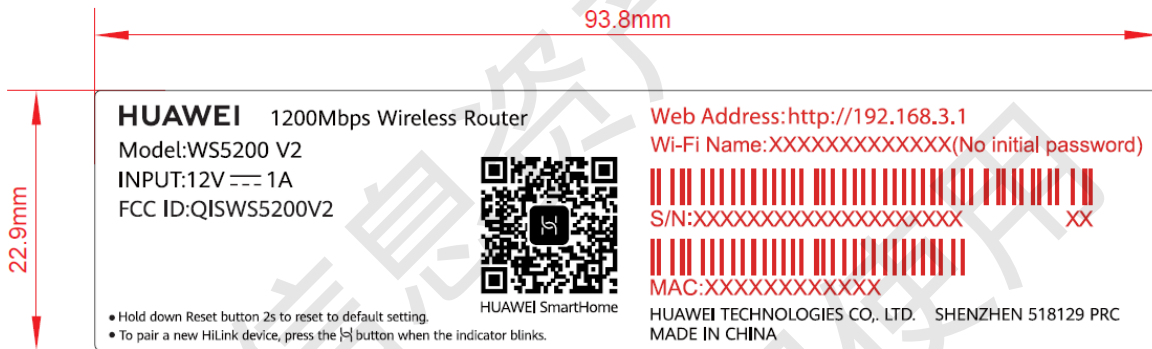

## Label and Label Location of WS5200 V2

### Label:

■ Black