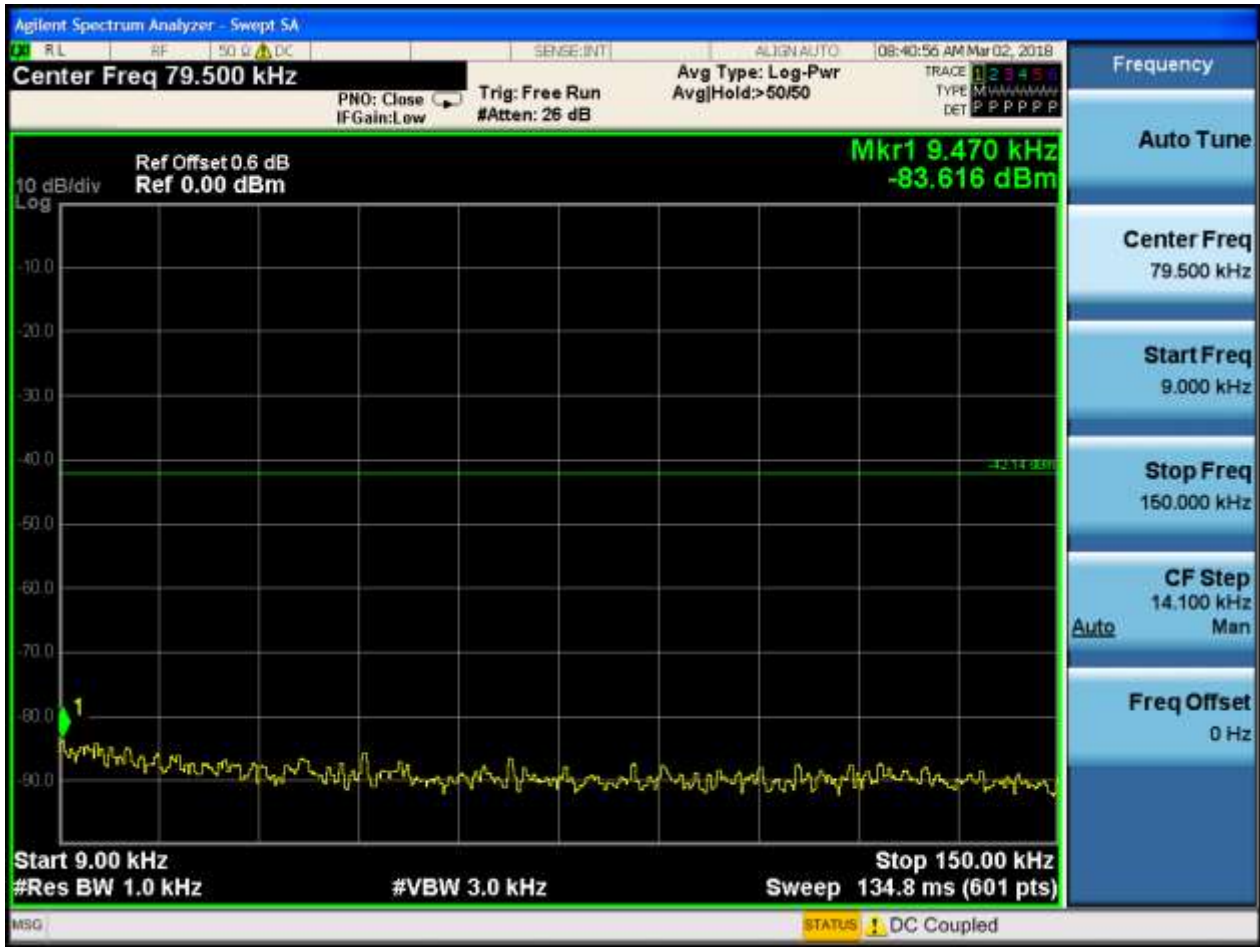

## 2.8 11G\_L@Ant 2

Pref:

Puw:

2.9 11G\_M@Ant 1

Pref:

P<sub>uw</sub>:

2.10 11G\_M@Ant 2

Pref: