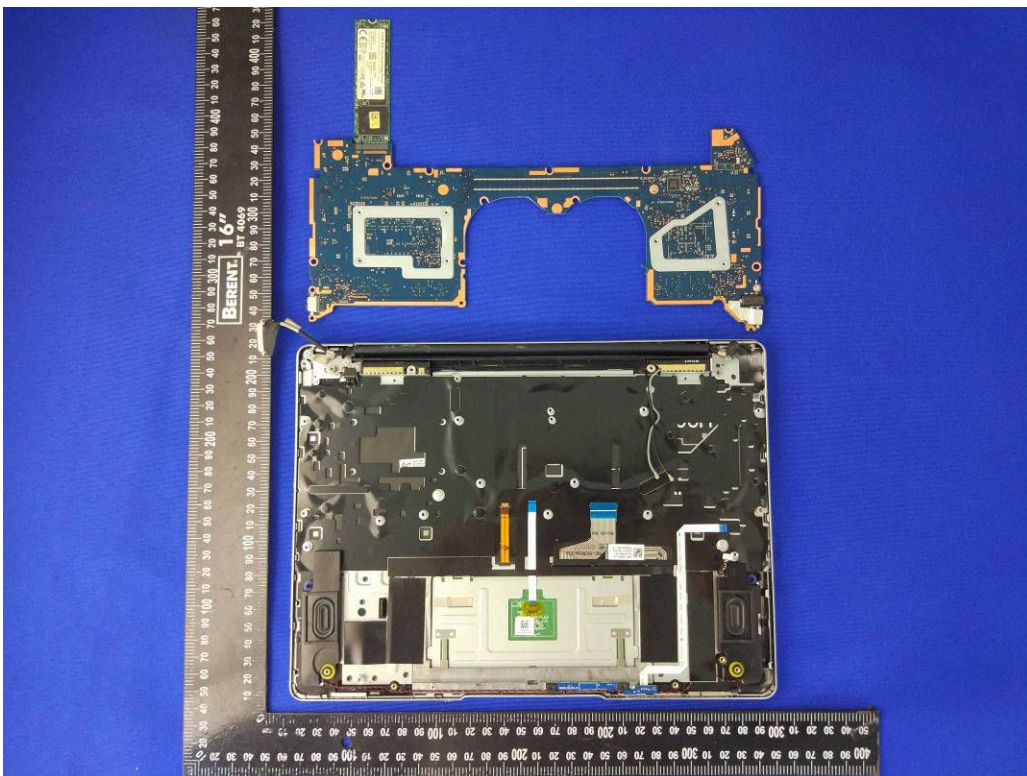

ANNEX D EUT INTERNAL PHOTOS

WRT-W09, WRT-W19, WRT-W29 UNCOVER VIEW

WRT-W19, WRT-W29(with GPU) UNCOVER VIEW

WRT-W09, WRT-W19, WRT-W29(without GPU) UNCOVER VIEW

WRT-W09, WRT-W19, WRT-W29 UNCOVER VIEW

Antenna

WRT-W19, WRT-W29(with GPU) MAIN BOARD TOP VIEW

WRT-W19, WRT-W29(with GPU) MAIN BOARD REAR VIEW

WRT-W09, WRT-W19, WRT-W29(without GPU) MAIN BOARD TOP VIEW

WRT-W09, WRT-W19, WRT-W29(without GPU) MAIN BOARD REAR VIEW