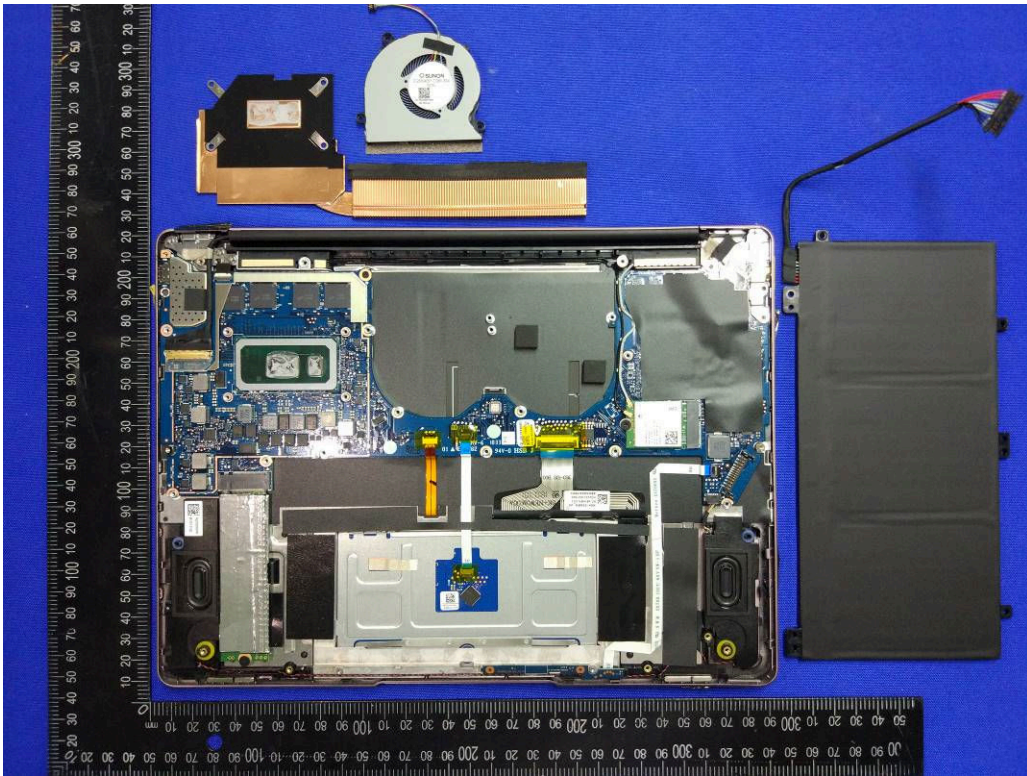

ANNEX D EUT INTERNAL PHOTOS

WRT-W09, WRT-W19, WRT-W29 UNCOVER VIEW

WRT-W19, WRT-W29(with GPU) UNCOVER VIEW

WRT-W09, WRT-W19, WRT-W29(without GPU) UNCOVER VIEW

WRT-W09, WRT-W19, WRT-W29 UNCOVER VIEW

Antenna

WRT-W19, WRT-W29(with GPU) MAIN BOARD TOP VIEW

WRT-W19, WRT-W29(with GPU) MAIN BOARD REAR VIEW

WRT-W09, WRT-W19, WRT-W29(without GPU) MAIN BOARD TOP VIEW

WRT-W09, WRT-W19, WRT-W29(without GPU) MAIN BOARD REAR VIEW

RF Module TOP VIEW (WITH SHIELDING)

RF Module TOP VIEW (WITHOUT SHIELDING)

RF Module REAR VIEW

Battery Photo