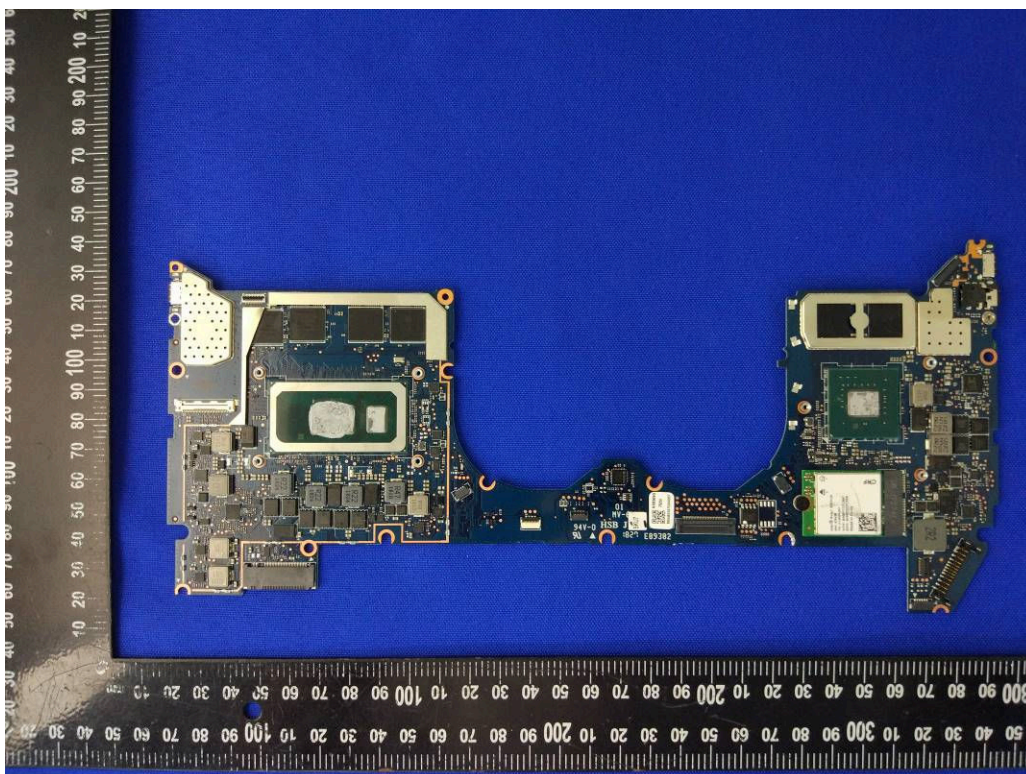

ANNEX D EUT INTERNAL PHOTOS

WRT-W09, WRT-W19, WRT-W29 UNCOVER VIEW

WRT-W19, WRT-W29(with GPU) UNCOVER VIEW

WRT-W09, WRT-W19, WRT-W29(without GPU) UNCOVER VIEW

WRT-W09, WRT-W19, WRT-W29 UNCOVER VIEW

Antenna

WRT-W19, WRT-W29(with GPU) MAIN BOARD TOP VIEW

WRT-W19, WRT-W29(with GPU) MAIN BOARD REAR VIEW

WRT-W09, WRT-W19, WRT-W29(without GPU) MAIN BOARD TOP VIEW

WRT-W09, WRT-W19, WRT-W29(without GPU) MAIN BOARD REAR VIEW