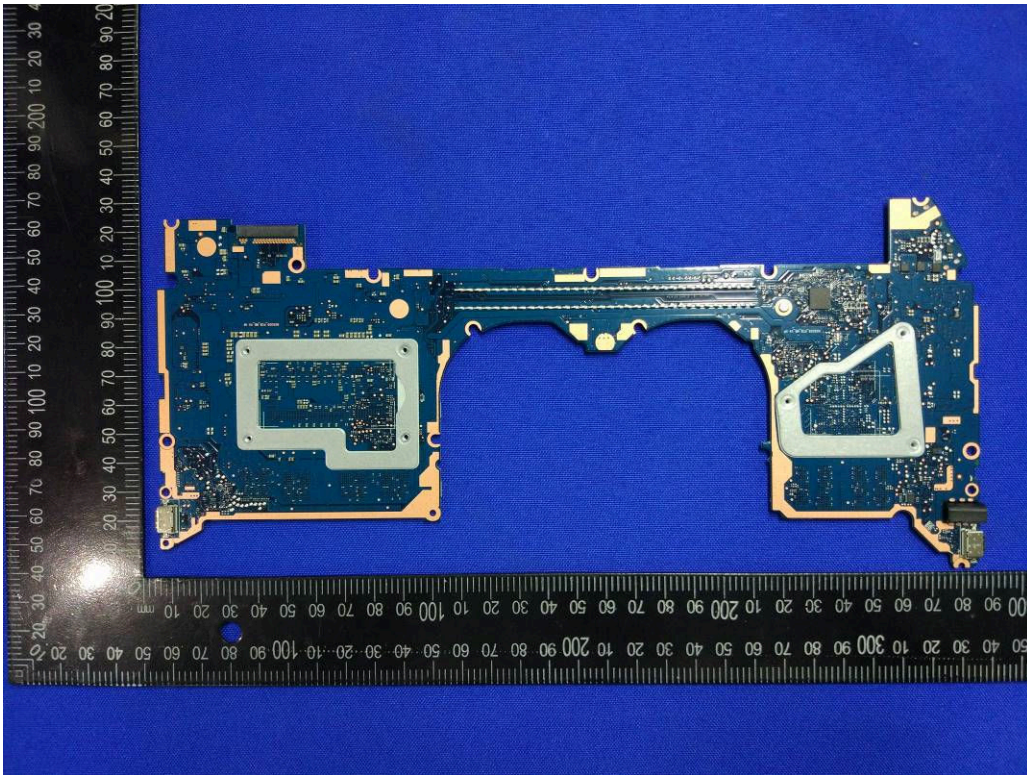

ANNEX D EUT INTERNAL PHOTOS

WRT-W09, WRT-W19, WRT-W29 UNCOVER VIEW

WRT-W19, WRT-W29(with GPU) UNCOVER VIEW

WRT-W09, WRT-W19, WRT-W29(without GPU) UNCOVER VIEW

WRT-W09, WRT-W19, WRT-W29 UNCOVER VIEW

Antenna

WRT-W19, WRT-W29(with GPU) MAIN BOARD TOP VIEW

WRT-W19, WRT-W29(with GPU) MAIN BOARD REAR VIEW

WRT-W09, WRT-W19, WRT-W29(without GPU) MAIN BOARD TOP VIEW

WRT-W09, WRT-W19, WRT-W29(without GPU) MAIN BOARD REAR VIEW

RF Module TOP VIEW (WITH SHIELDING)

RF Module TOP VIEW (WITHOUT SHIELDING)

RF Module REAR VIEW

Battery Photo