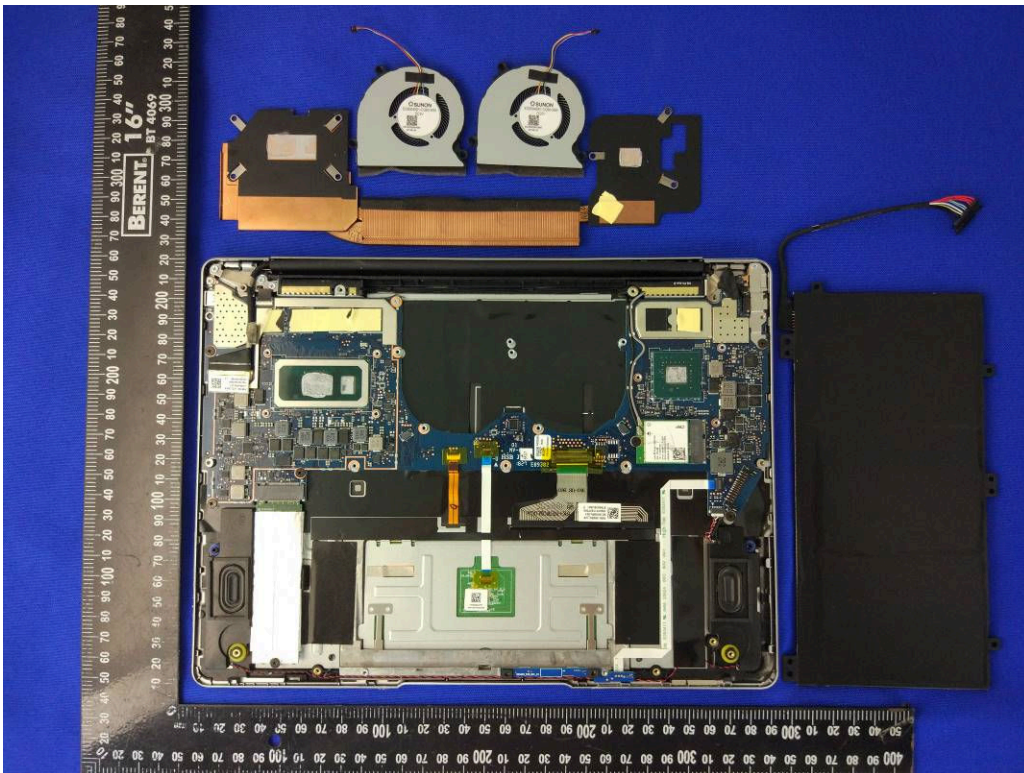

ANNEX D EUT INTERNAL PHOTOS

WRT-W09, WRT-W19, WRT-W29 UNCOVER VIEW

WRT-W19, WRT-W29(with GPU) UNCOVER VIEW

WRT-W09, WRT-W19, WRT-W29(without GPU) UNCOVER VIEW

WRT-W09, WRT-W19, WRT-W29 UNCOVER VIEW

Antenna

WRT-W19, WRT-W29(with GPU) MAIN BOARD TOP VIEW

WRT-W19, WRT-W29(with GPU) MAIN BOARD REAR VIEW

WRT-W09, WRT-W19, WRT-W29(without GPU) MAIN BOARD TOP VIEW

WRT-W09, WRT-W19, WRT-W29(without GPU) MAIN BOARD REAR VIEW

RF Module TOP VIEW (WITH SHIELDING)

RF Module TOP VIEW (WITHOUT SHIELDING)

RF Module REAR VIEW

Battery Photo