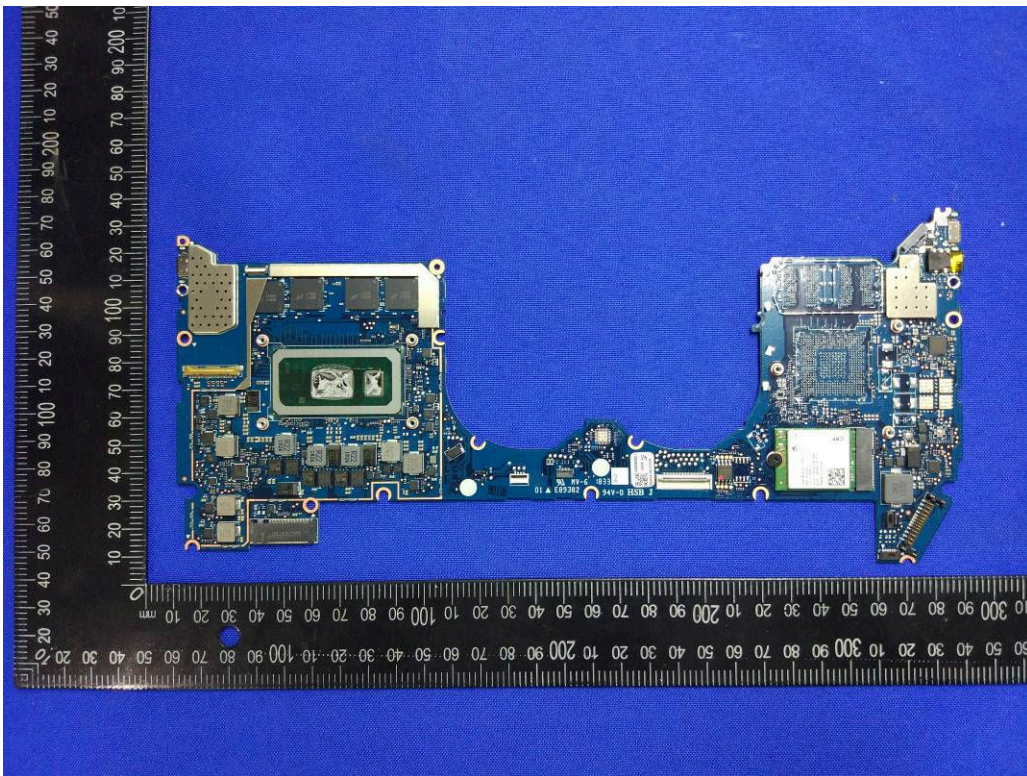

ANNEX D EUT INTERNAL PHOTOS

WRT-W09, WRT-W19, WRT-W29 UNCOVER VIEW

WRT-W19, WRT-W29(with GPU) UNCOVER VIEW

WRT-W09, WRT-W19, WRT-W29(without GPU) UNCOVER VIEW

WRT-W09, WRT-W19, WRT-W29 UNCOVER VIEW

Antenna

WRT-W19, WRT-W29(with GPU) MAIN BOARD TOP VIEW

WRT-W19, WRT-W29(with GPU) MAIN BOARD REAR VIEW

WRT-W09, WRT-W19, WRT-W29(without GPU) MAIN BOARD TOP VIEW

WRT-W09, WRT-W19, WRT-W29(without GPU) MAIN BOARD REAR VIEW