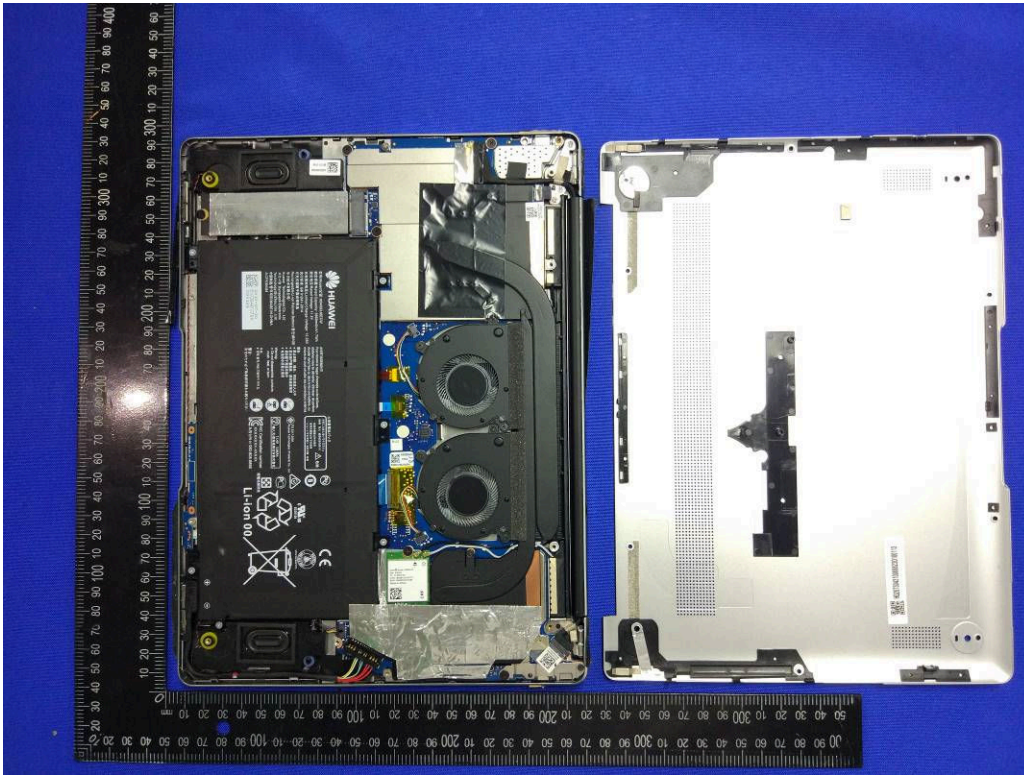

ANNEX D EUT INTERNAL PHOTOS

WRT-W09, WRT-W19, WRT-W29 UNCOVER VIEW

WRT-W19, WRT-W29(with GPU) UNCOVER VIEW

WRT-W09, WRT-W19, WRT-W29(without GPU) UNCOVER VIEW

WRT-W09, WRT-W19, WRT-W29 UNCOVER VIEW

Antenna

WRT-W19, WRT-W29(with GPU) MAIN BOARD TOP VIEW

WRT-W19, WRT-W29(with GPU) MAIN BOARD REAR VIEW

WRT-W09, WRT-W19, WRT-W29(without GPU) MAIN BOARD TOP VIEW

WRT-W09, WRT-W19, WRT-W29(without GPU) MAIN BOARD REAR VIEW