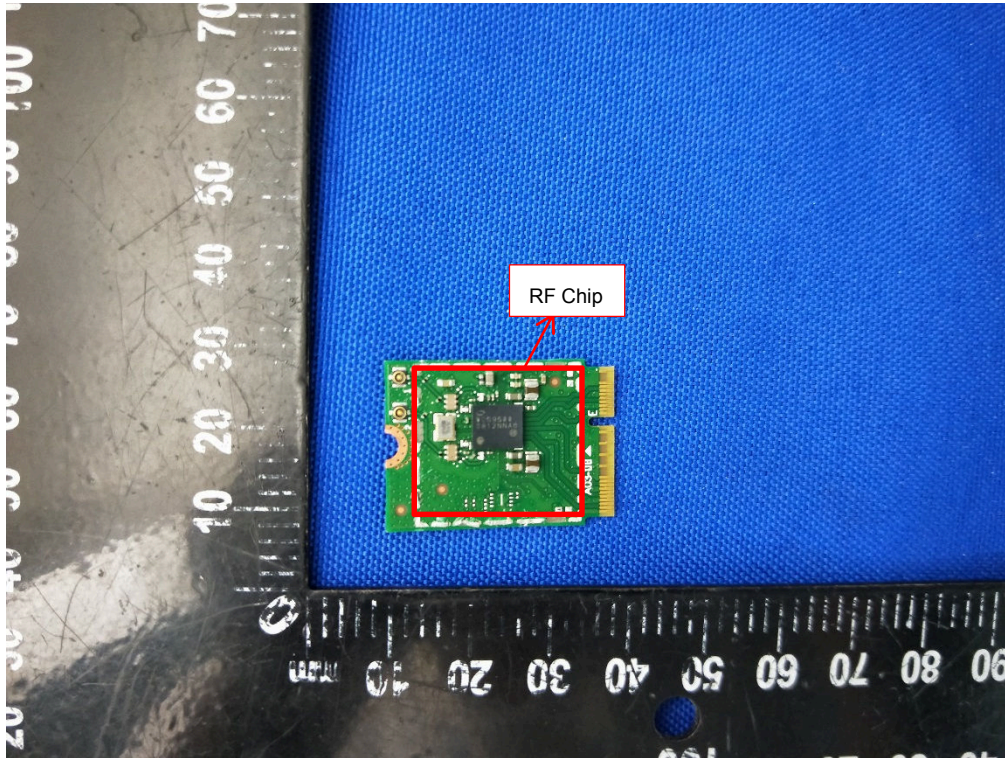

ANNEX D EUT INTERNAL PHOTOS

WRT-W09, WRT-W19, WRT-W29 UNCOVER VIEW

WRT-W19, WRT-W29(with GPU) UNCOVER VIEW

WRT-W09, WRT-W19, WRT-W29(without GPU) UNCOVER VIEW

WRT-W09, WRT-W19, WRT-W29 UNCOVER VIEW

Antenna

WRT-W19, WRT-W29(with GPU) MAIN BOARD TOP VIEW

WRT-W19, WRT-W29(with GPU) MAIN BOARD REAR VIEW

WRT-W09, WRT-W19, WRT-W29(without GPU) MAIN BOARD TOP VIEW

WRT-W09, WRT-W19, WRT-W29(without GPU) MAIN BOARD REAR VIEW

RF Module TOP VIEW (WITH SHIELDING)

RF Module TOP VIEW (WITHOUT SHIELDING)

RF Module REAR VIEW

Battery Photo