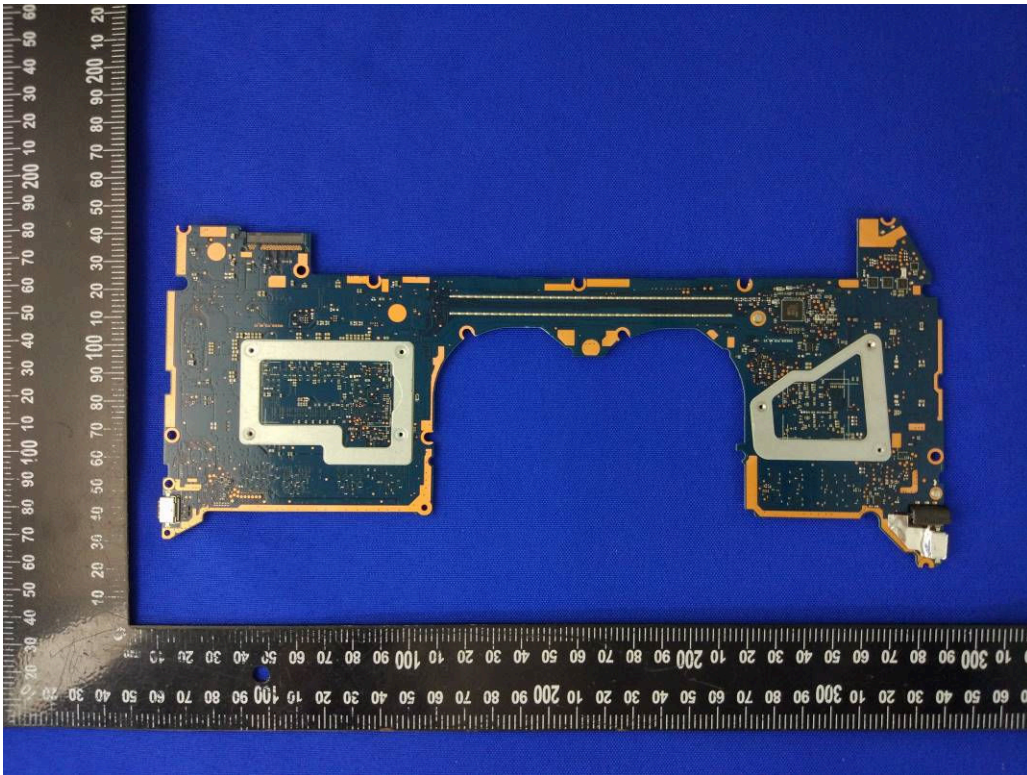

ANNEX D EUT INTERNAL PHOTOS

WRT-W09, WRT-W19, WRT-W29 UNCOVER VIEW

WRT-W19, WRT-W29(with GPU) UNCOVER VIEW

WRT-W09, WRT-W19, WRT-W29(without GPU) UNCOVER VIEW

WRT-W09, WRT-W19, WRT-W29 UNCOVER VIEW

Antenna

WRT-W19, WRT-W29(with GPU) MAIN BOARD TOP VIEW

WRT-W19, WRT-W29(with GPU) MAIN BOARD REAR VIEW

WRT-W09, WRT-W19, WRT-W29(without GPU) MAIN BOARD TOP VIEW

WRT-W09, WRT-W19, WRT-W29(without GPU) MAIN BOARD REAR VIEW

RF Module TOP VIEW (WITH SHIELDING)

RF Module TOP VIEW (WITHOUT SHIELDING)

RF Module REAR VIEW

Battery Photo