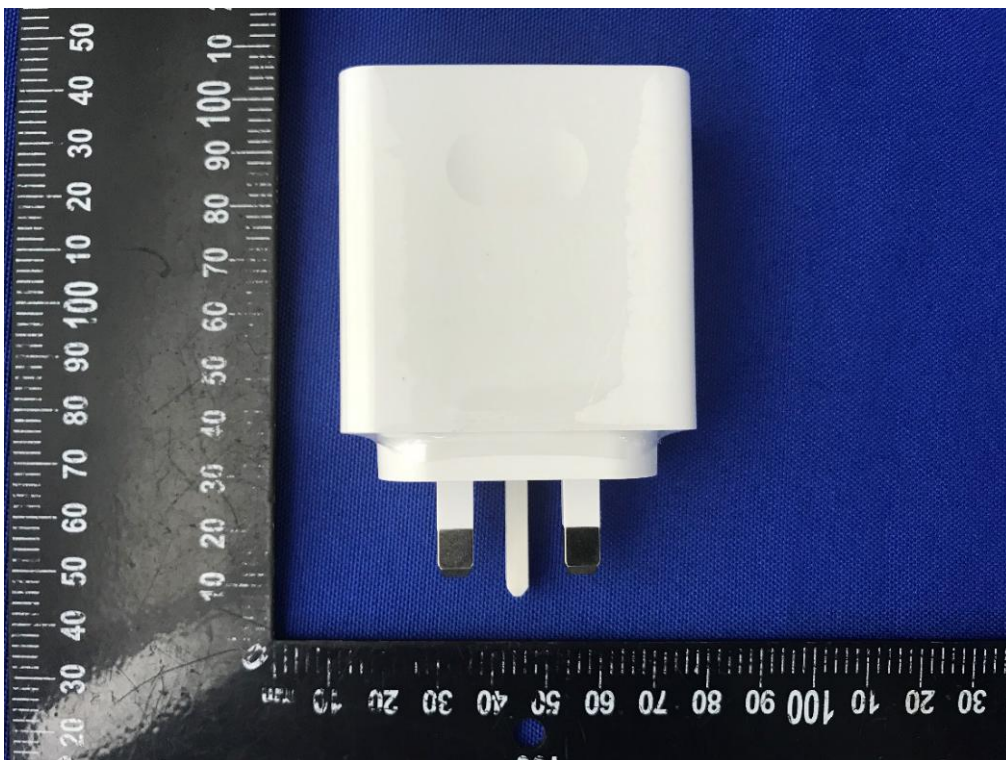

ANNEX C EUT EXTERNAL PHOTOS

FRONT VIEW OF EUT

REAR VIEW OF EUT

LEFT SIDE VIEW OF EUT

CLOSE-UP

RIGHT SIDE OF EUT

CLOSE-UP

TOP VIEW OF EUT

BOTTOM VIEW OF EUT

OPEN

Accessory-Power Adapter - HW-200325BP0 (UK Plug)

CLOSE-UP

Accessory-Power Adapter - HW-200325UP0 (US Plug)

CLOSE-UP

Accessory-Power Adapter - HW-200325EP0 (EU Plug)

CLOSE-UP