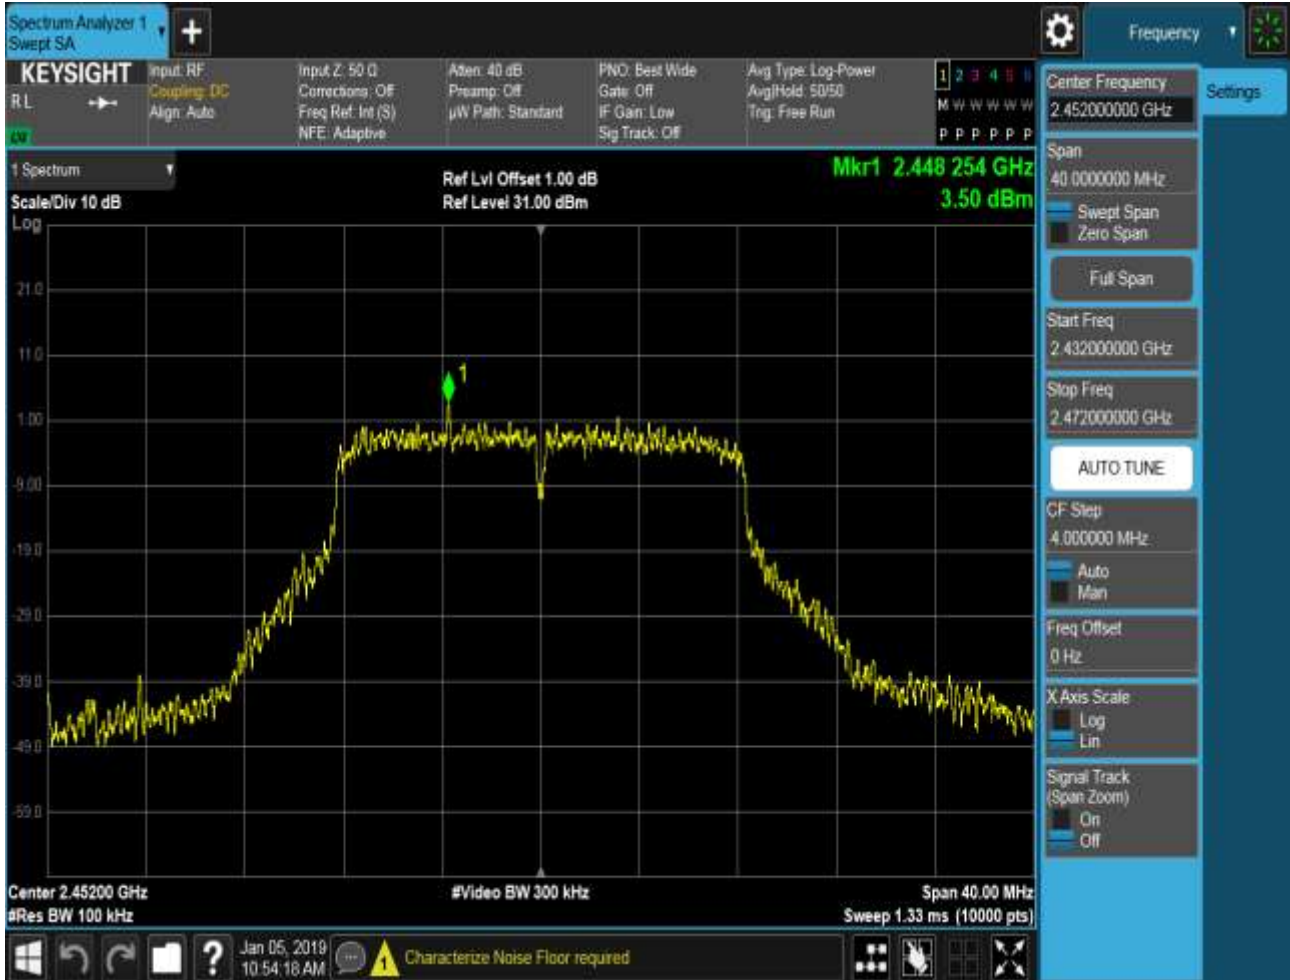

Pref:

Puw:

1.25 11G20CDD_Ant1_2452

Pref:

Puw:

1.26 11G20CDD_Ant2_2452

Pref:

Puw: