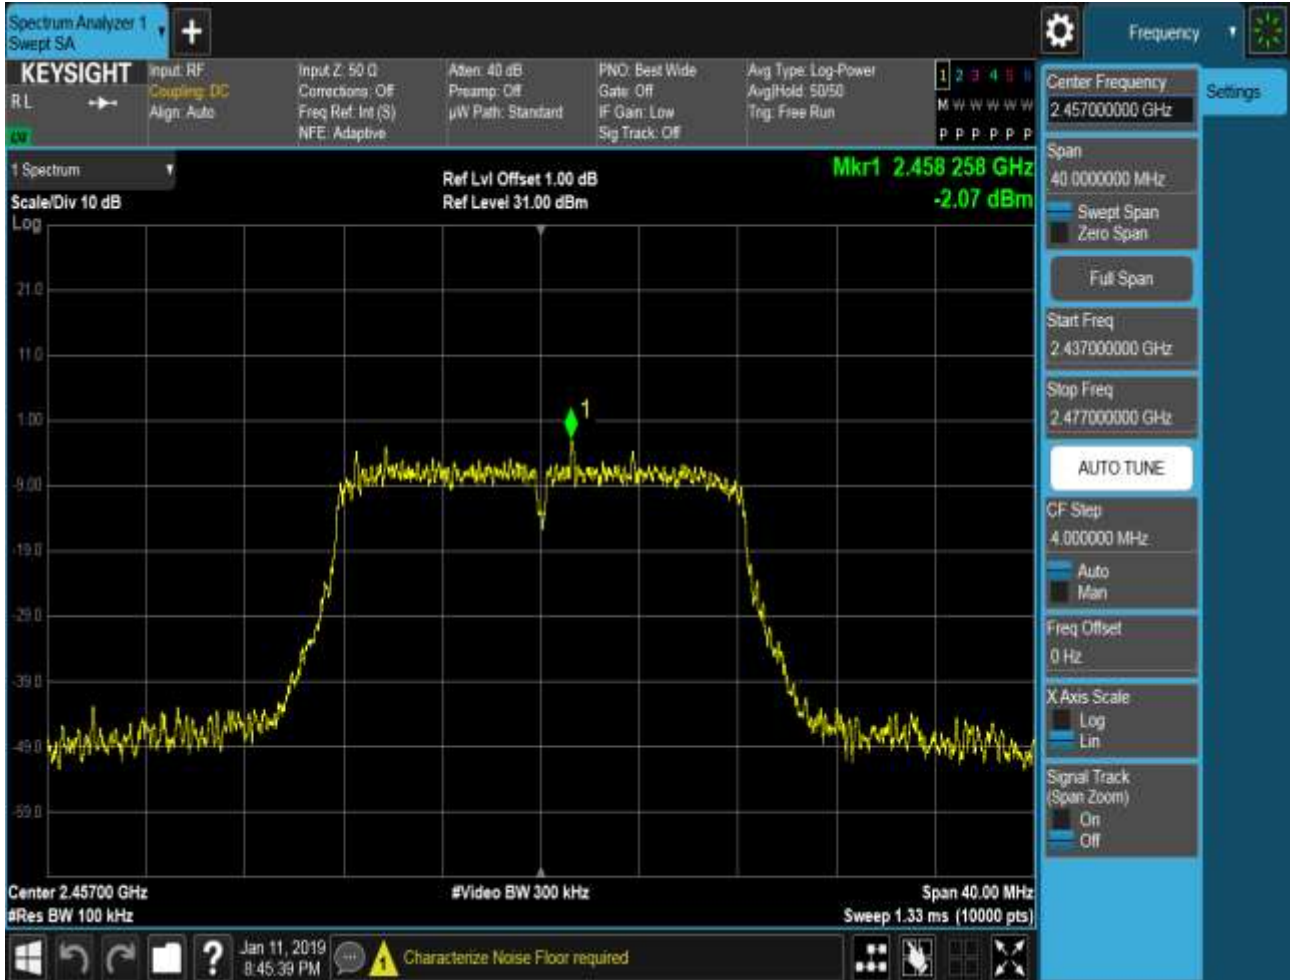

1.27 11G20CDD_Ant1_2457

Pref: