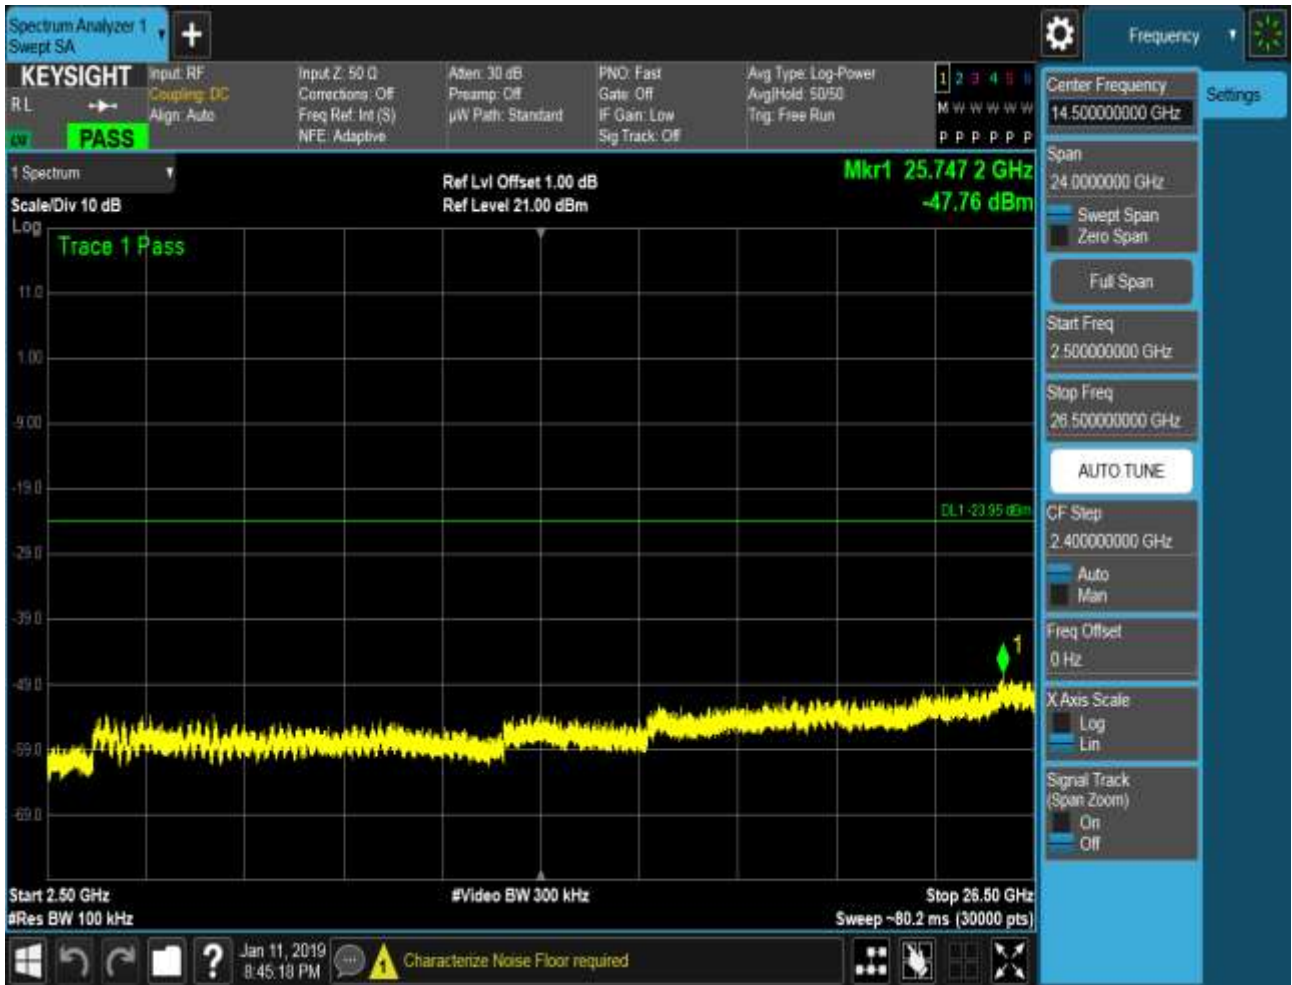

Pref:

Puw:

1.25 11G20CDD_Ant1_2452

Pref:

Puw:

1.26 11G20CDD_Ant2_2452

Pref:

Puw: