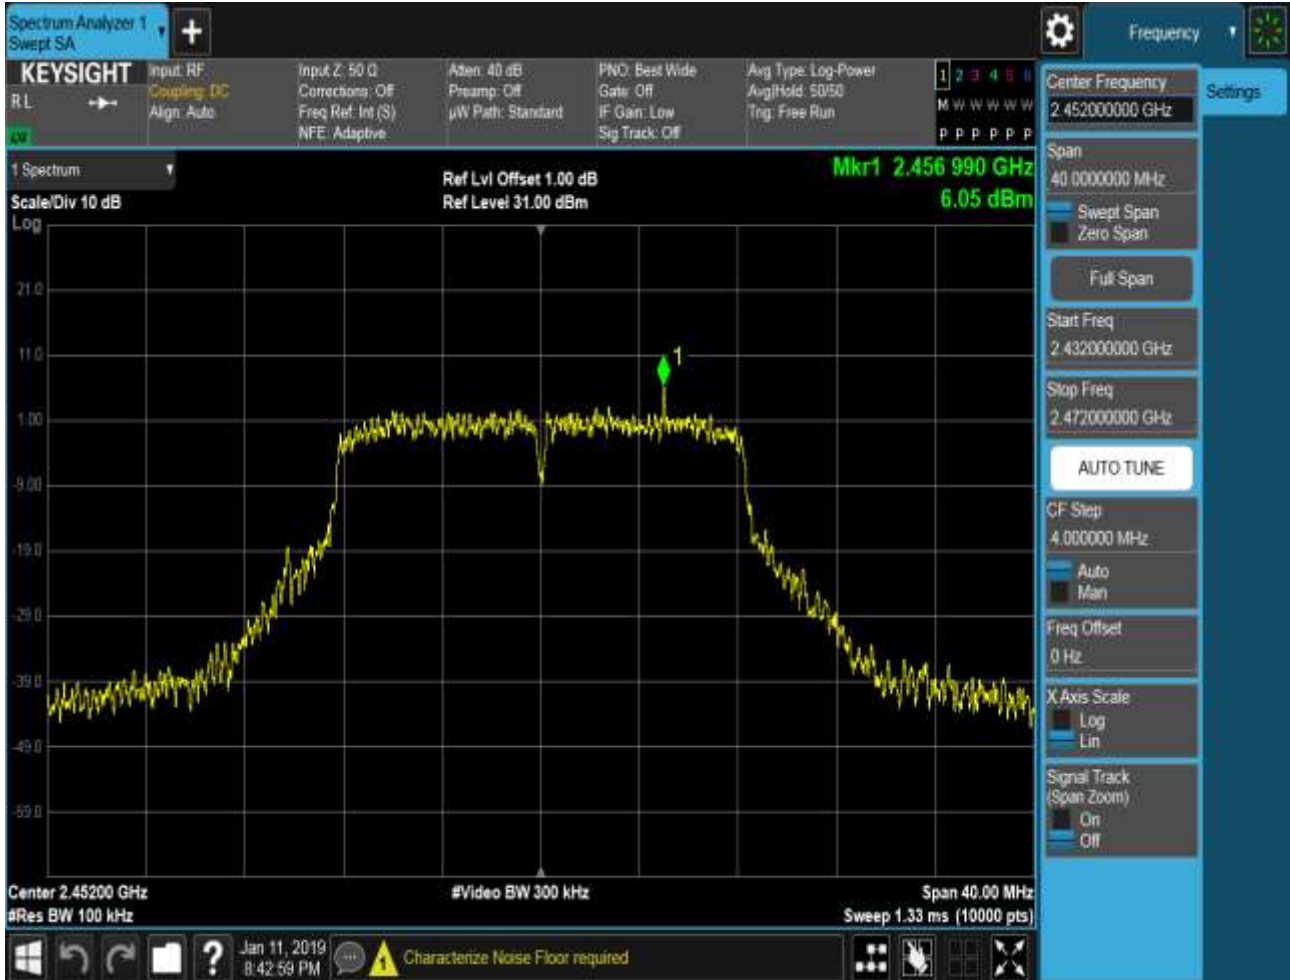

Pref:

Puw:

1.25 11G20CDD_Ant1_2452

Pref:

Puw:

1.26 11G20CDD_Ant2_2452

Pref:

Puw: