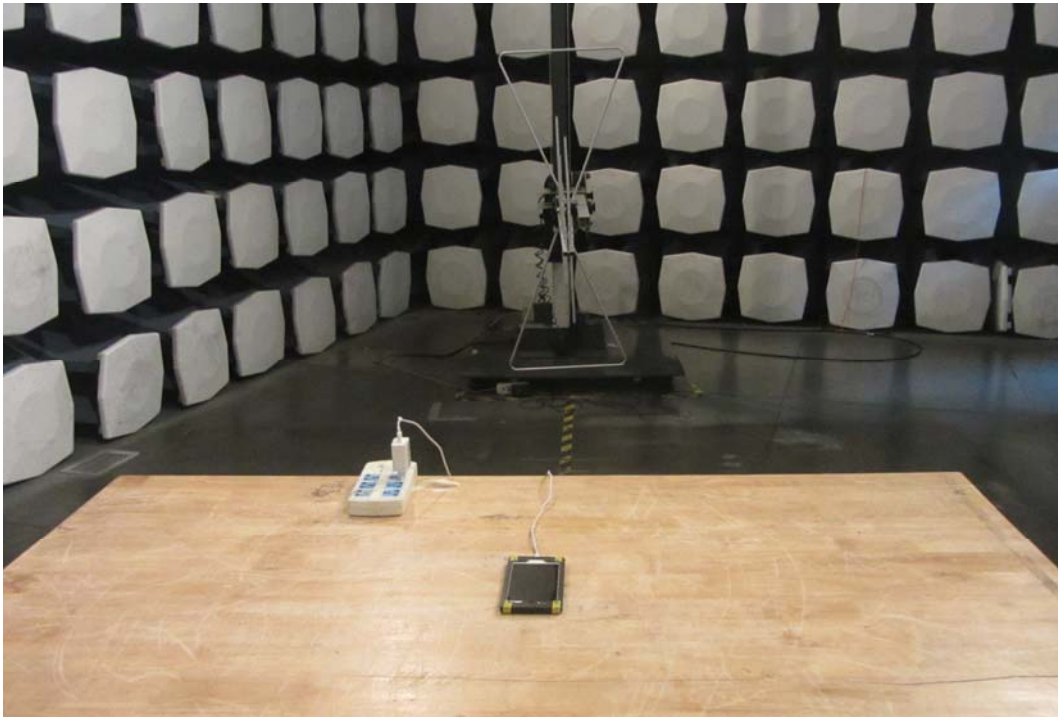

## Test Setup

30MHz-1GHz

Above 1GHz

**Picture 2 Radiated Emission Test Setup**

**Picture 3 Conducted Emission Test Setup**