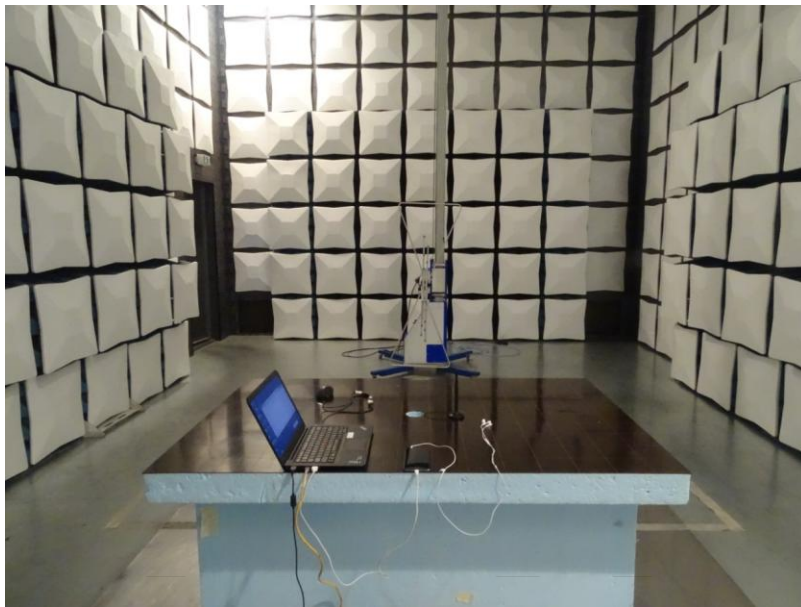

Photos of Test Setup

For GSM&WCDMA<E

1. Radiated Spurious Emissions

Radiated Spurious Emission (below 3GHz)

Radiated Spurious Emission (3GHz to18GHz)

Radiated Spurious Emission (18GHz to26.5GHz)

-

For Wlan/BT

2. Radiated Spurious Emissions

Radiated Spurious Emission (below 3GHz)

Radiated Spurious Emission (1GHz to 18GHz)

Radiated Spurious Emission (above 18GHz)

Conducted Emissions

-----The END-----