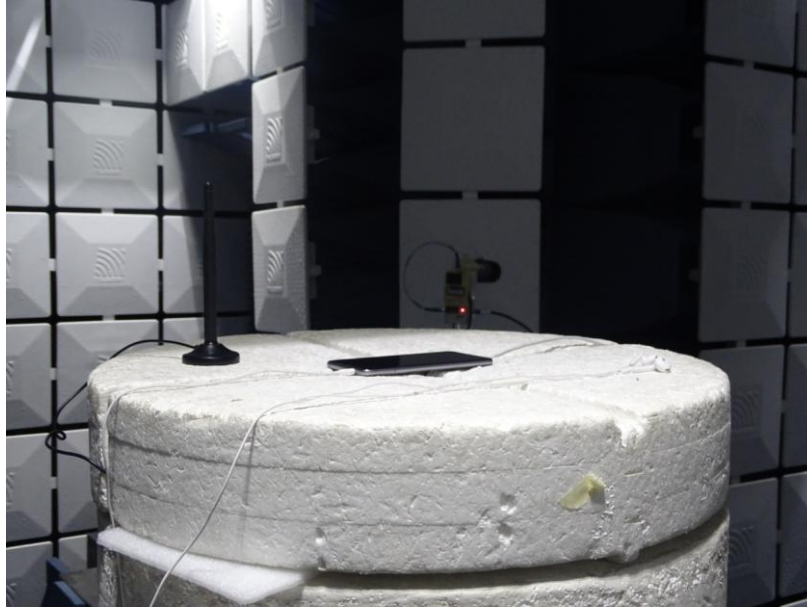

Photos of Test Setup

For GSM&WCDMA<E

1. Radiated Spurious Emissions

Radiated Spurious Emission (below 3GHz)

Radiated Spurious Emission (3GHz to18GHz)

Radiated Spurious Emission (18GHz to26.5GHz)

-

For Wlan/BT

2. Radiated Spurious Emissions

Radiated Spurious Emission (below 3GHz)

Radiated Spurious Emission (1GHz to 18GHz)

Radiated Spurious Emission (above 18GHz)

Conducted Emissions

-----The END-----