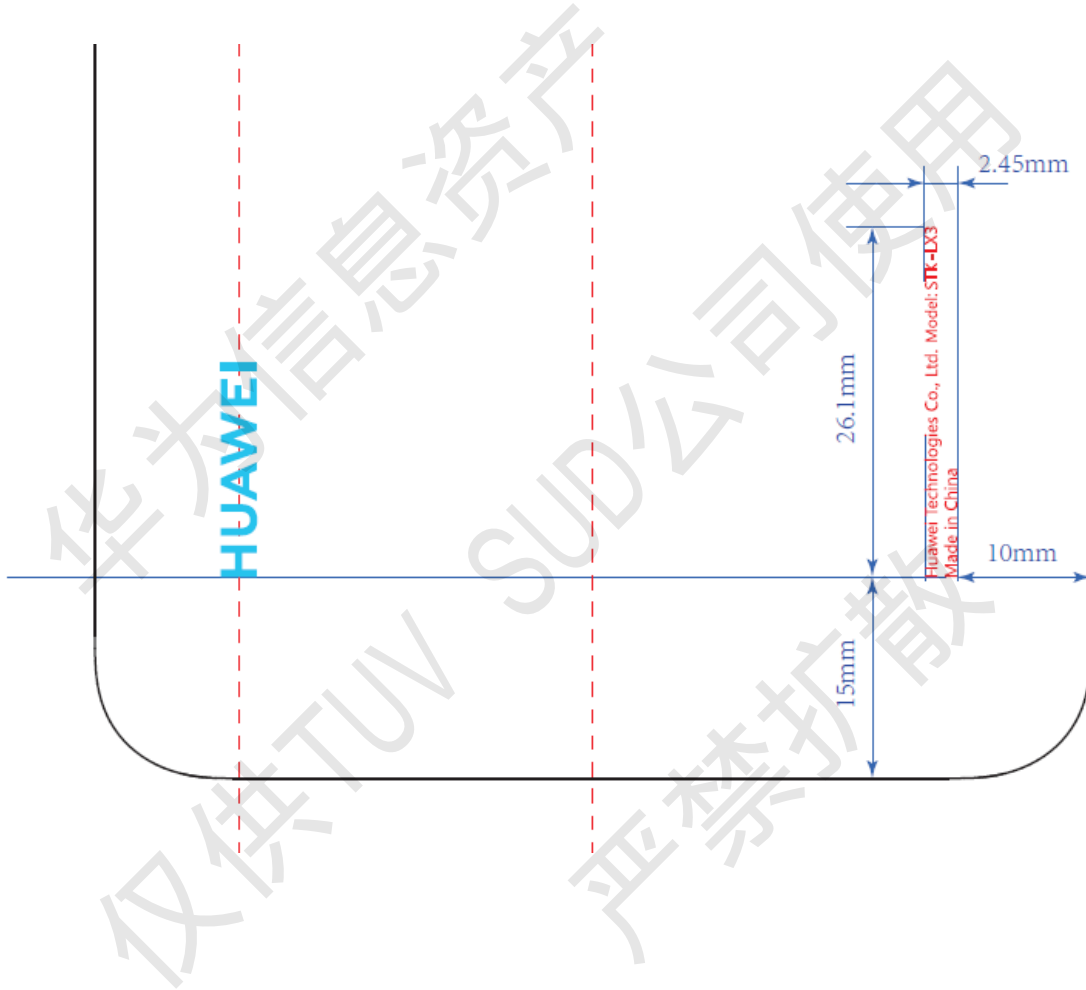

## Label and Label Location of STK-LX3

FCC ID electronic label

← Certification logos

United States of America  
FCC ID:QISSTK-LX3

Huawei Technologies Co., Ltd.  
Model:STK-LX3