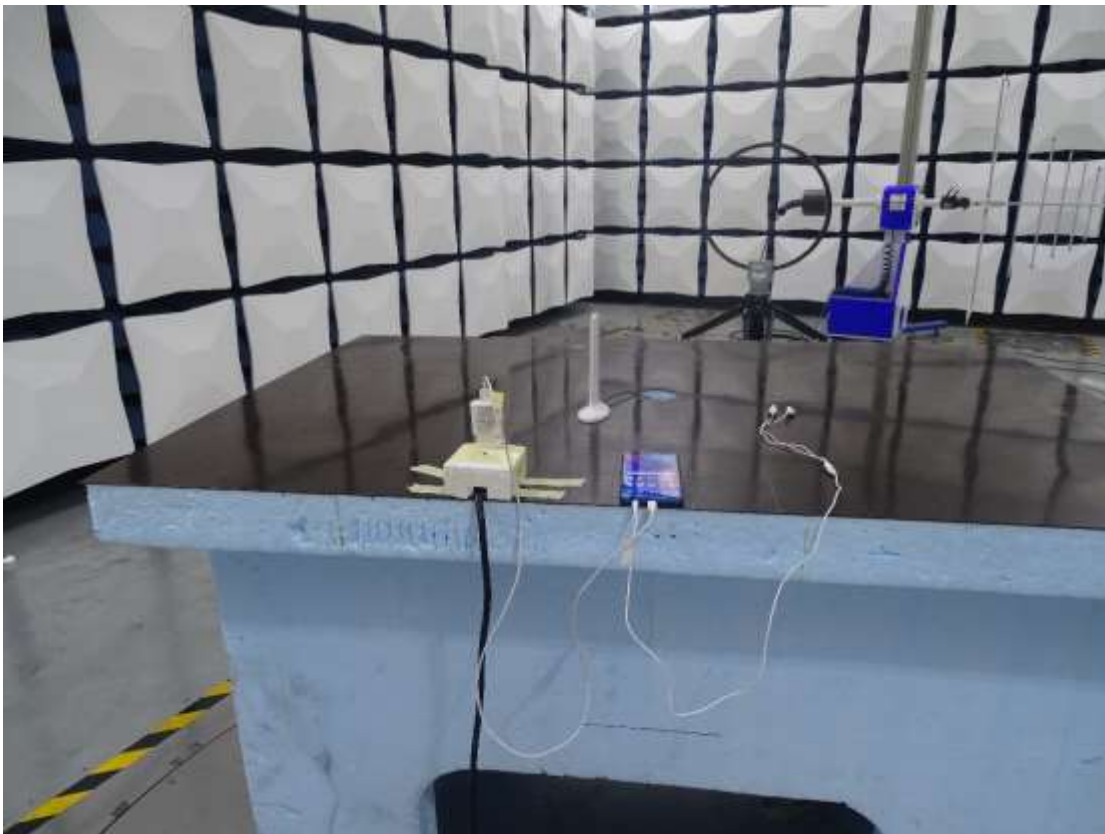

Photos of Test Setup

For GSM&WCDMA<E

1. Radiated Spurious Emissions

Radiated Spurious Emission (9K-30MHz)

Radiated Spurious Emission (30MHz to 3GHz)

Radiated Spurious Emission (3GHz to18GHz)

Radiated Spurious Emission (18GHz to26.5GHz)

For Wlan/BT

2. Radiated Spurious Emissions

Radiated Spurious Emission (9K-30MHz)

Radiated Spurious Emission (30MHz to 1GHz)

Radiated Spurious Emission (1GHz to18GHz)

Radiated Spurious Emission (above 18GHz)

Conducted Emissions

-----The END-----