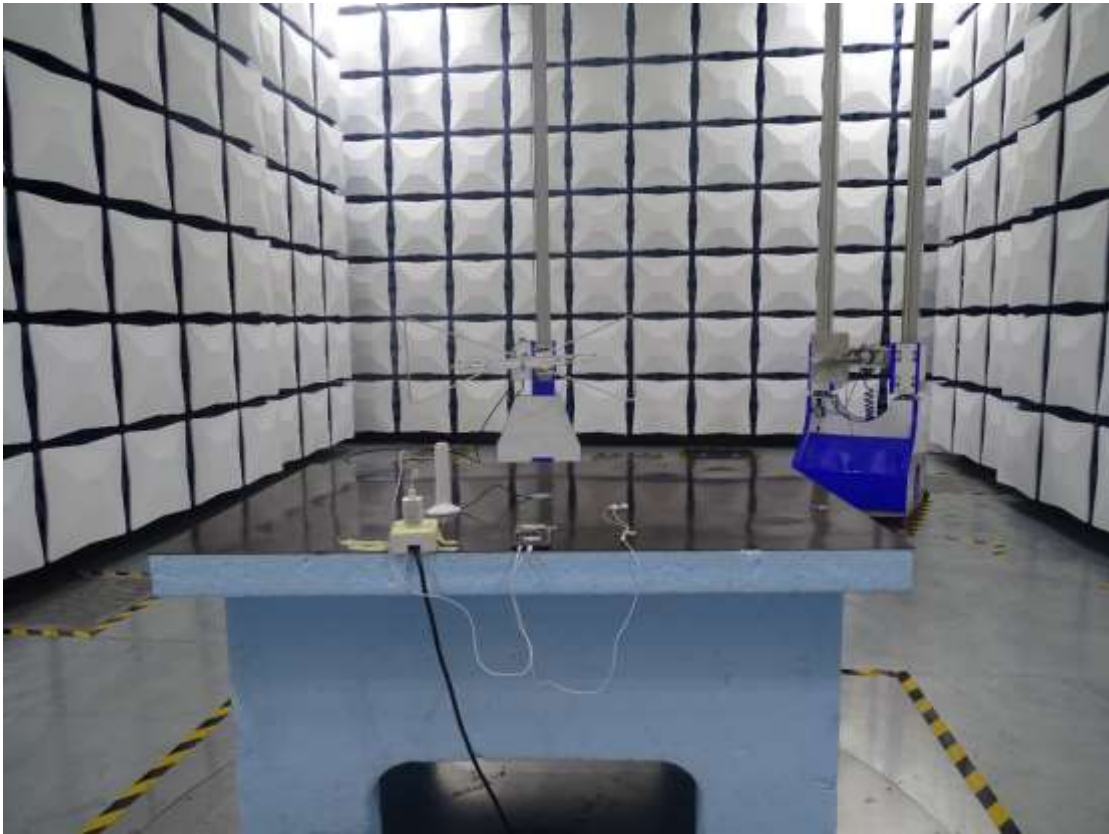

Photos of Test Setup

For GSM&WCDMA<E

1. Radiated Spurious Emissions

Radiated Spurious Emission (9K-30MHz)

Radiated Spurious Emission (30MHz to 3GHz)

Radiated Spurious Emission (3GHz to18GHz)

Radiated Spurious Emission (18GHz to26.5GHz)

For Wlan/BT

2. Radiated Spurious Emissions

Radiated Spurious Emission (9K-30MHz)

Radiated Spurious Emission (30MHz to 1GHz)

Radiated Spurious Emission (1GHz to18GHz)

Radiated Spurious Emission (above 18GHz)