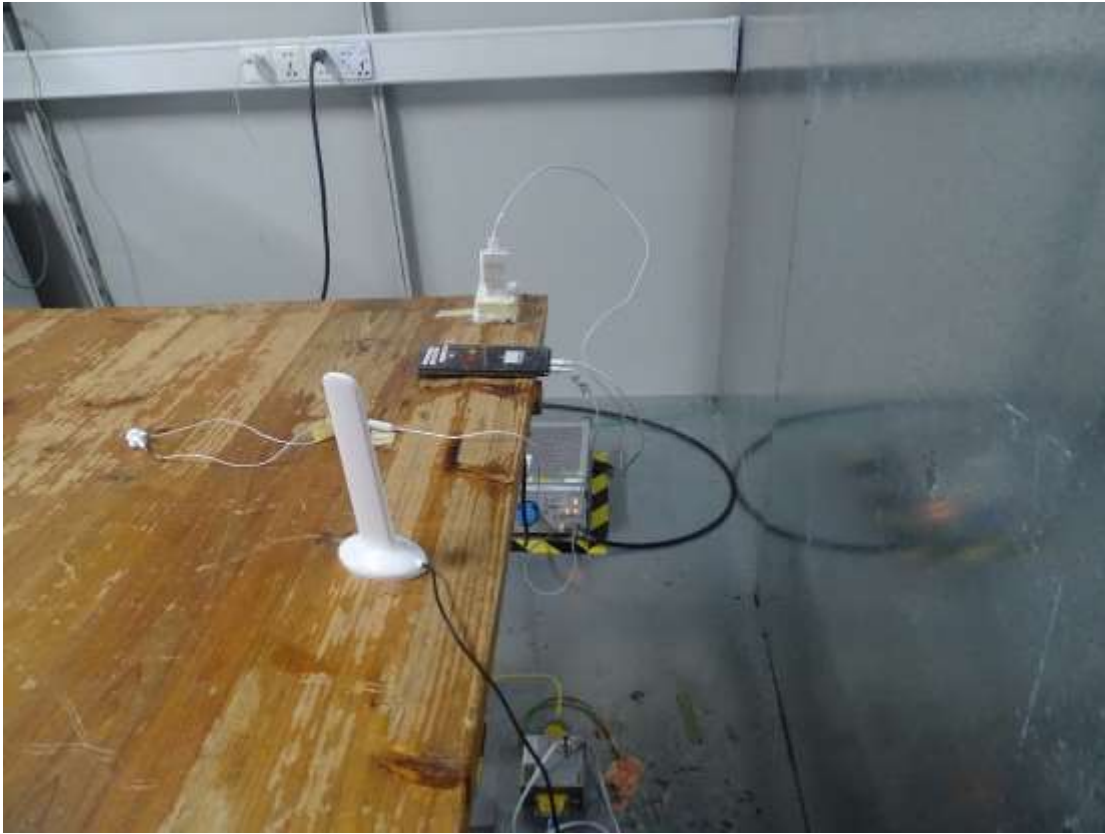

-----The END-----