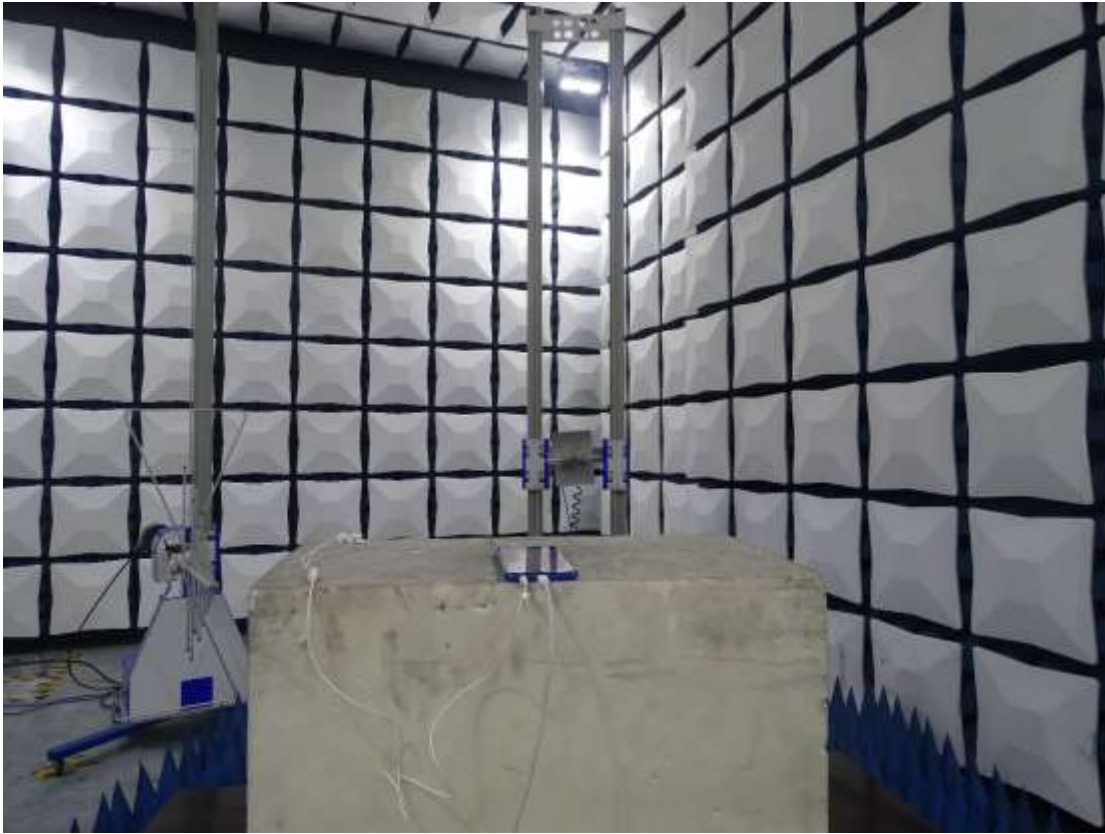

Photos of Test Setup

For GSM&WCDMA<E

1. Radiated Spurious Emissions

Radiated Spurious Emission (9K-30MHz)

Radiated Spurious Emission (30MHz to 3GHz)

Radiated Spurious Emission (3GHz to18GHz)

Radiated Spurious Emission (18GHz to26.5GHz)

For Wlan/BT

2. Radiated Spurious Emissions

Radiated Spurious Emission (9K-30MHz)

Radiated Spurious Emission (30MHz to 1GHz)

Radiated Spurious Emission (1GHz to18GHz)

Radiated Spurious Emission (above 18GHz)