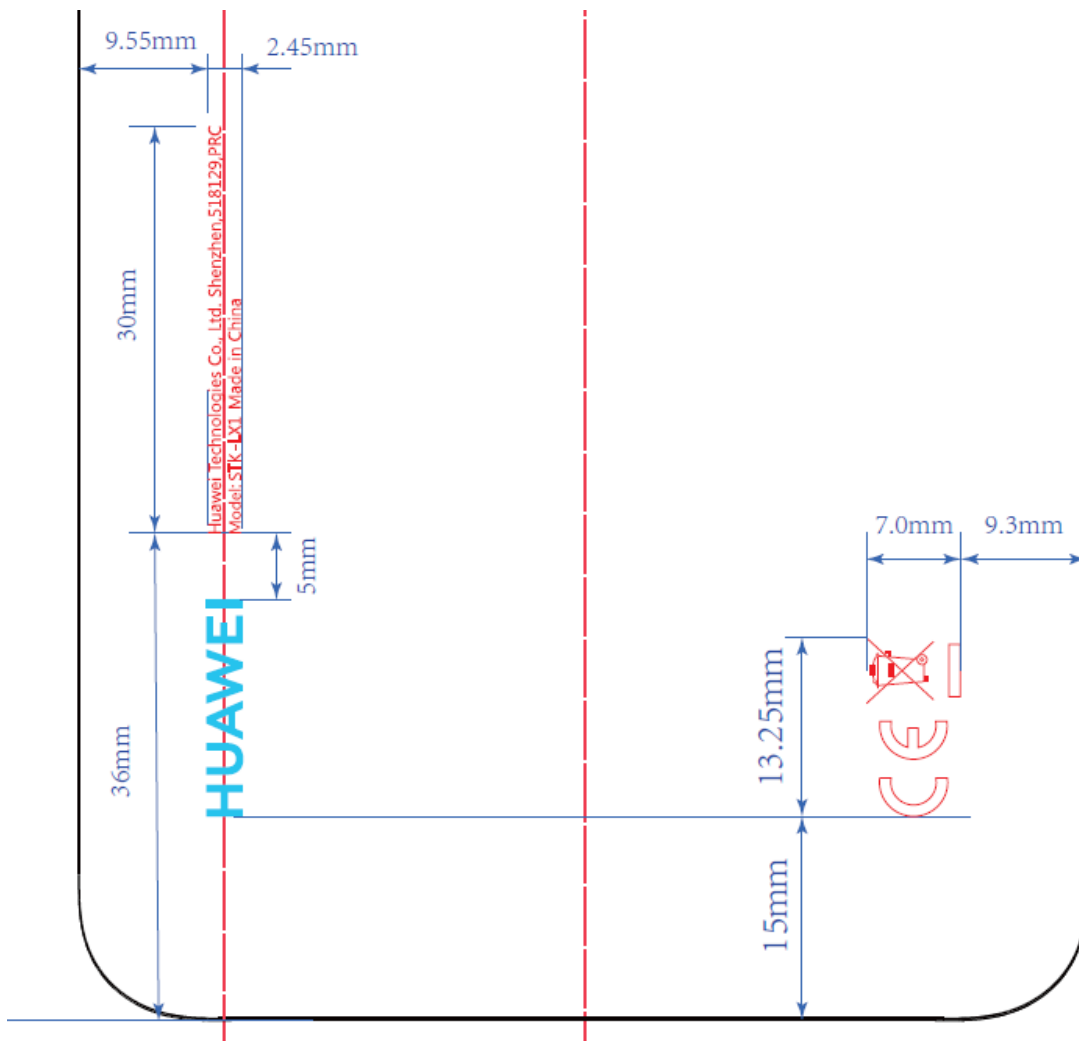

Label and Label Location of STK-LX1

Back side

FCC ID electronic label

← Certification logos

United States of America
FCC ID: QISSTK-LX1

Huawei Technologies Co.,Ltd.
Model:STK-LX1