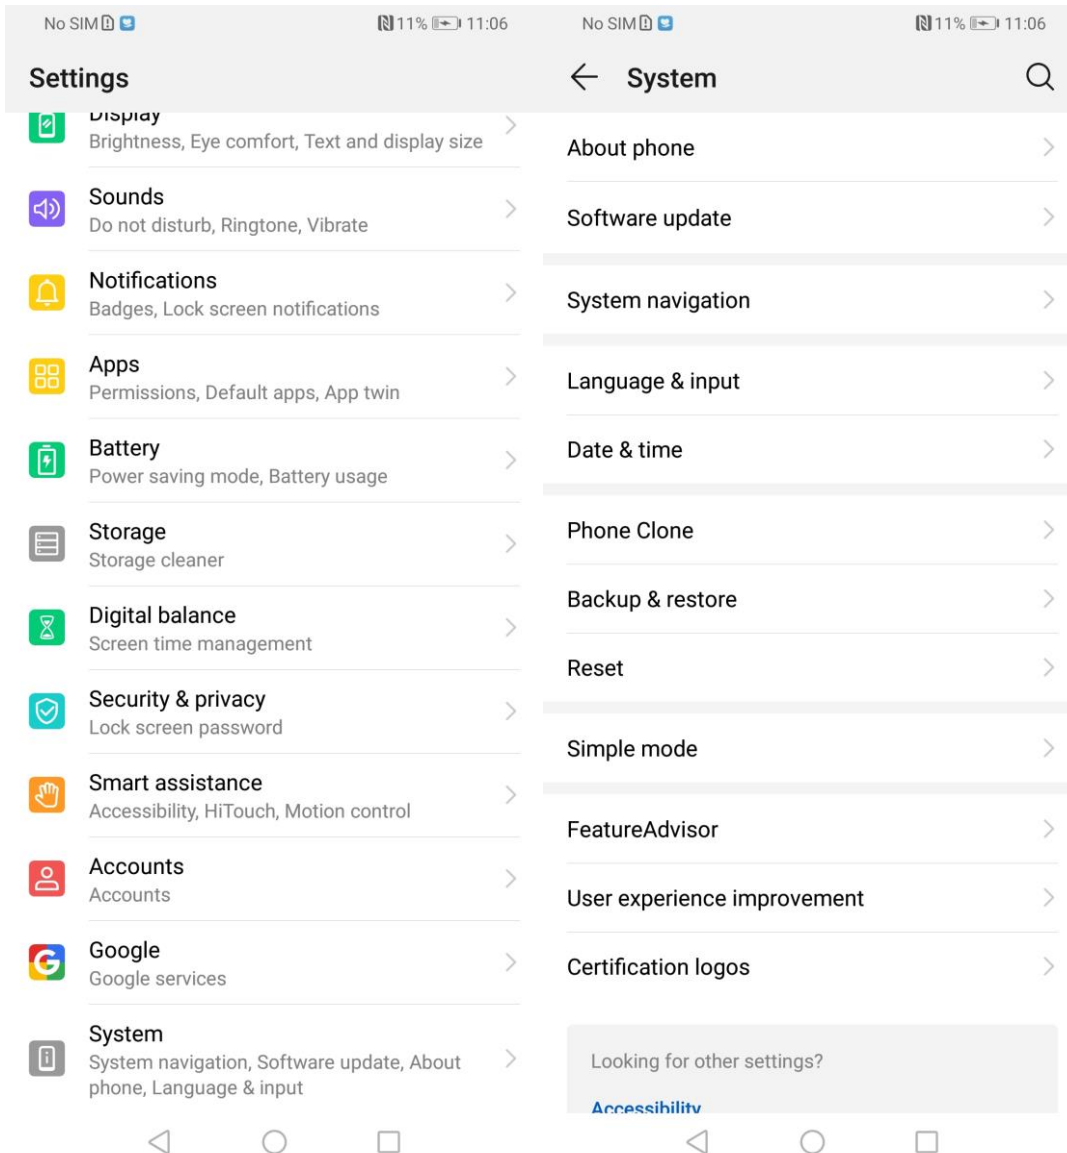

Label and Label Location of STK-LX1

Back side

FCC ID electronic label

← Certification logos

United States of America
FCC ID: QISSTK-LX1

Huawei Technologies Co.,Ltd.
Model:STK-LX1