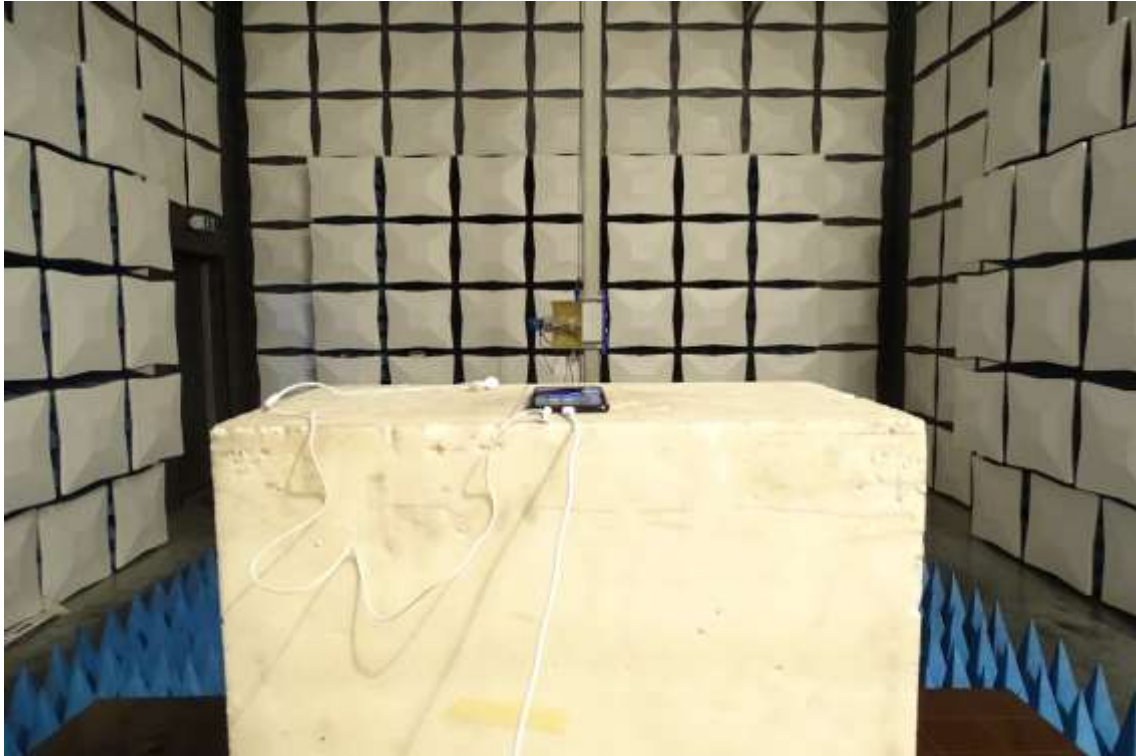

Photos of Test Setup

For GSM&WCDMA<E

1. Radiated Spurious Emissions

Radiated Spurious Emission (9K-30MHz)

Radiated Spurious Emission (30MHz to 3GHz)

Radiated Spurious Emission (3GHz to18GHz)

Radiated Spurious Emission (18GHz to26.5GHz)

For Wlan/BT

2. Radiated Spurious Emissions

3.

4. Radiated Spurious Emission (9K-30MHz)

Radiated Spurious Emission (30MHz to 1GHz)

Radiated Spurious Emission (1GHz to18GHz)

Radiated Spurious Emission (above 18GHz)

Conducted Emissions

-----The END-----