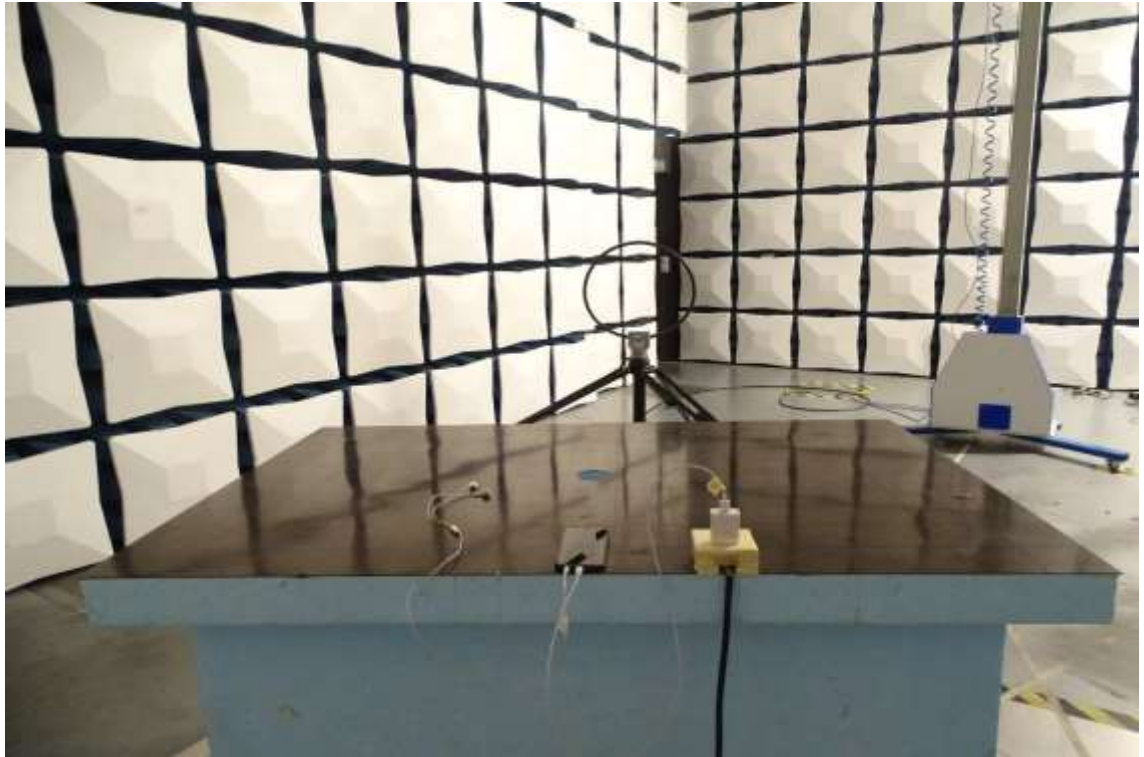

Photos of Test Setup

For GSM&WCDMA<E

1. Radiated Spurious Emissions

Radiated Spurious Emission (9K-30MHz)

Radiated Spurious Emission (30MHz to 3GHz)

Radiated Spurious Emission (3GHz to18GHz)

Radiated Spurious Emission (18GHz to26.5GHz)

For Wlan/BT

2. Radiated Spurious Emissions

3.

4. Radiated Spurious Emission (9K-30MHz)

Radiated Spurious Emission (30MHz to 1GHz)

Radiated Spurious Emission (1GHz to18GHz)

Radiated Spurious Emission (above 18GHz)