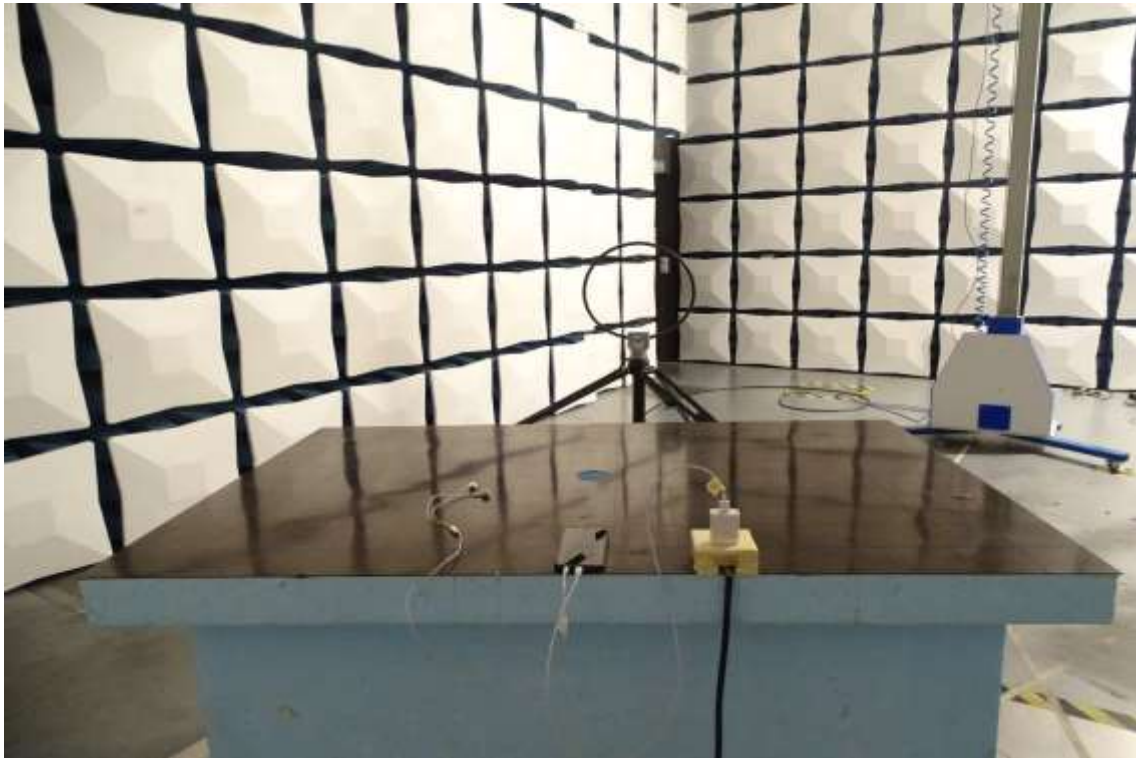

Photos of Test Setup

For GSM&WCDMA<E

1. Radiated Spurious Emissions

Radiated Spurious Emission (9K-30MHz)

Radiated Spurious Emission (30MHz to 3GHz)

Radiated Spurious Emission (3GHz to18GHz)

Radiated Spurious Emission (18GHz to26.5GHz)

For Wlan/BT

2. Radiated Spurious Emissions

3.

4. Radiated Spurious Emission (9K-30MHz)

Radiated Spurious Emission (30MHz to 1GHz)

Radiated Spurious Emission (1GHz to18GHz)

Radiated Spurious Emission (above 18GHz)