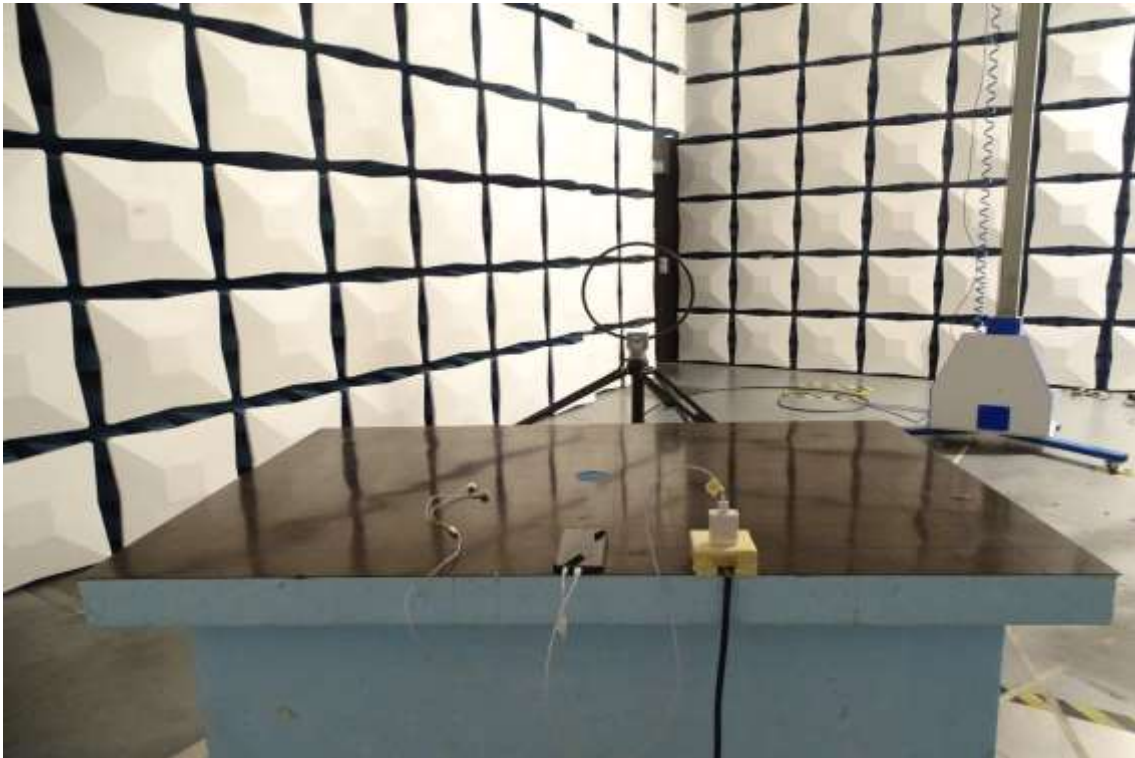

For NFC

3. Radiated Spurious Emissions

Radiated Spurious Emission (9K-30MHz)