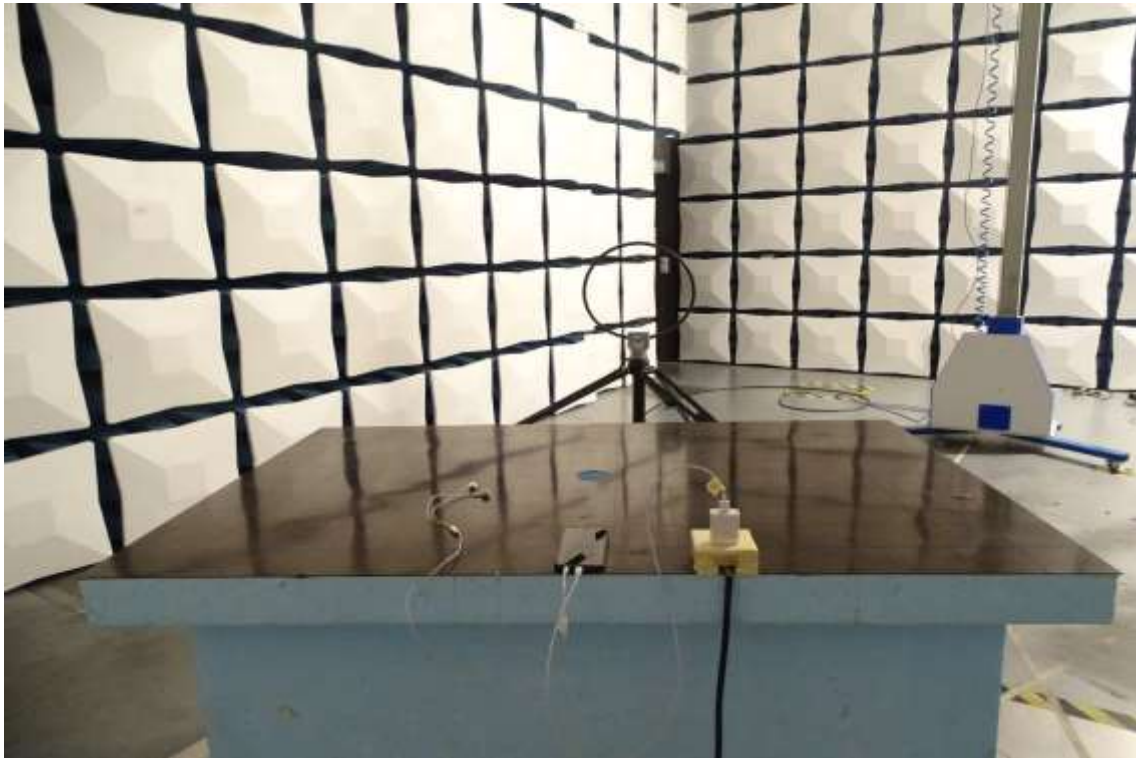

Photos of Test Setup

For GSM&WCDMA<E

1. Radiated Spurious Emissions

Radiated Spurious Emission (9K-30MHz)

Radiated Spurious Emission (30MHz to 3GHz)

Radiated Spurious Emission (3GHz to18GHz)

Radiated Spurious Emission (18GHz to26.5GHz)

For Wlan/BT

2. Radiated Spurious Emissions

3.

4. Radiated Spurious Emission (9K-30MHz)

Radiated Spurious Emission (30MHz to 1GHz)

Radiated Spurious Emission (1GHz to18GHz)

Radiated Spurious Emission (above 18GHz)

For NFC

3. Radiated Spurious Emissions

Radiated Spurious Emission (9K-30MHz)

Radiated Spurious Emission (30MHz-1GHz)

Conducted Emissions

-----The END-----