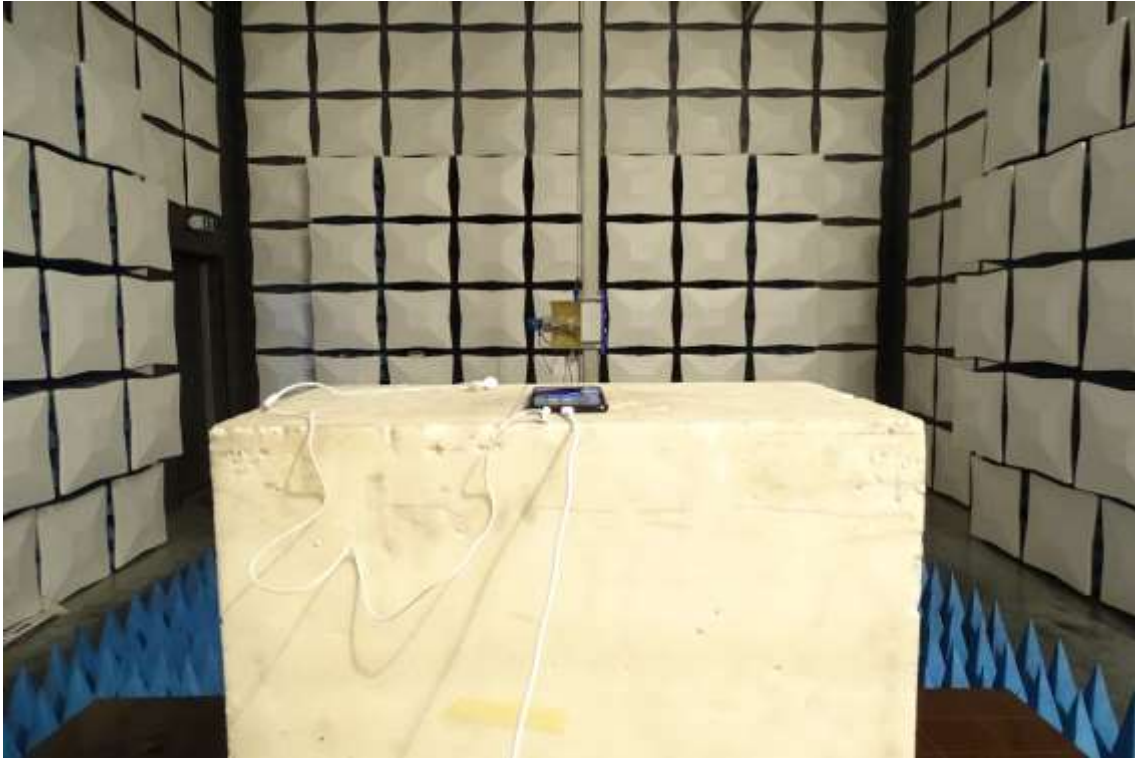

Photos of Test Setup

For GSM&WCDMA<E

1. Radiated Spurious Emissions

Radiated Spurious Emission (9K-30MHz)

Radiated Spurious Emission (30MHz to 3GHz)

Radiated Spurious Emission (3GHz to18GHz)

Radiated Spurious Emission (18GHz to26.5GHz)

For Wlan/BT

2. Radiated Spurious Emissions

3.

4. Radiated Spurious Emission (9K-30MHz)

Radiated Spurious Emission (30MHz to 1GHz)

Radiated Spurious Emission (1GHz to18GHz)

Radiated Spurious Emission (above 18GHz)

For NFC

3. Radiated Spurious Emissions

Radiated Spurious Emission (9K-30MHz)

Radiated Spurious Emission (30MHz-1GHz)

Conducted Emissions

-----The END-----