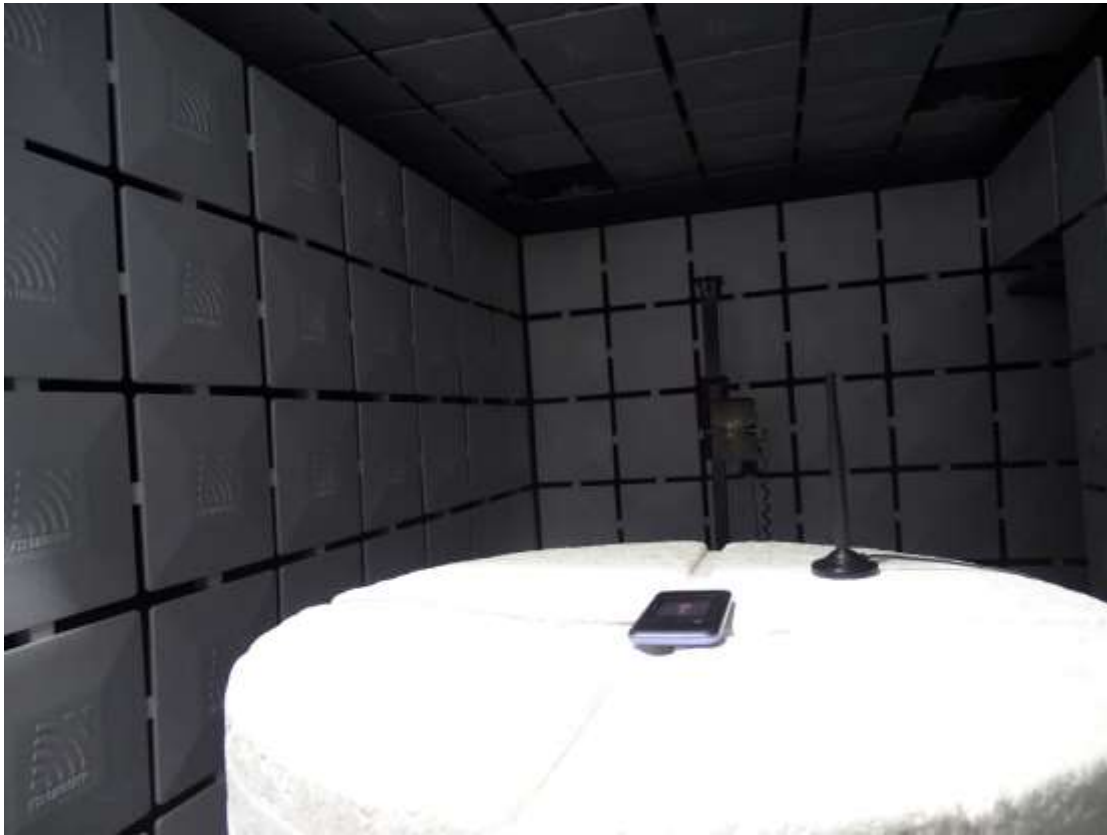

Photos of Test Setup

For GSM&WCDMA<E

1. Radiated Spurious Emissions

Radiated Spurious Emission (9K-30MHz)

Radiated Spurious Emission (30MHz to 3GHz)

Radiated Spurious Emission (3GHz to18GHz)

Radiated Spurious Emission (18GHz to26.5GHz)