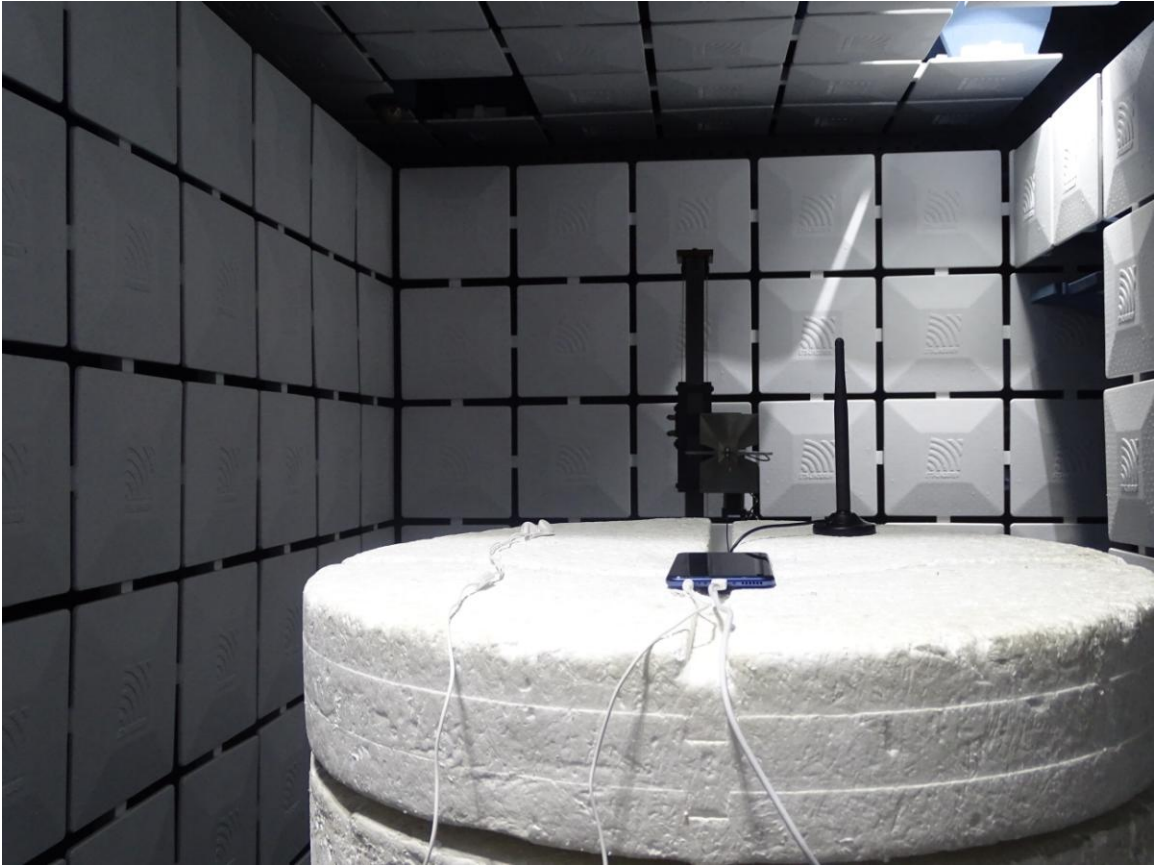

Photos of Test Setup

For GSM&WCDMA<E

1. Radiated Spurious Emissions

Radiated Spurious Emission (below 3GHz)

Radiated Spurious Emission (3GHz to18GHz)

Radiated Spurious Emission (18GHz to26.5GHz)

-

For Wlan/BT

2. Radiated Spurious Emissions

Radiated Spurious Emission (below 3GHz)

Radiated Spurious Emission (1GHz to18GHz)

Radiated Spurious Emission (above 18GHz)

Conducted Emissions

-----The END-----