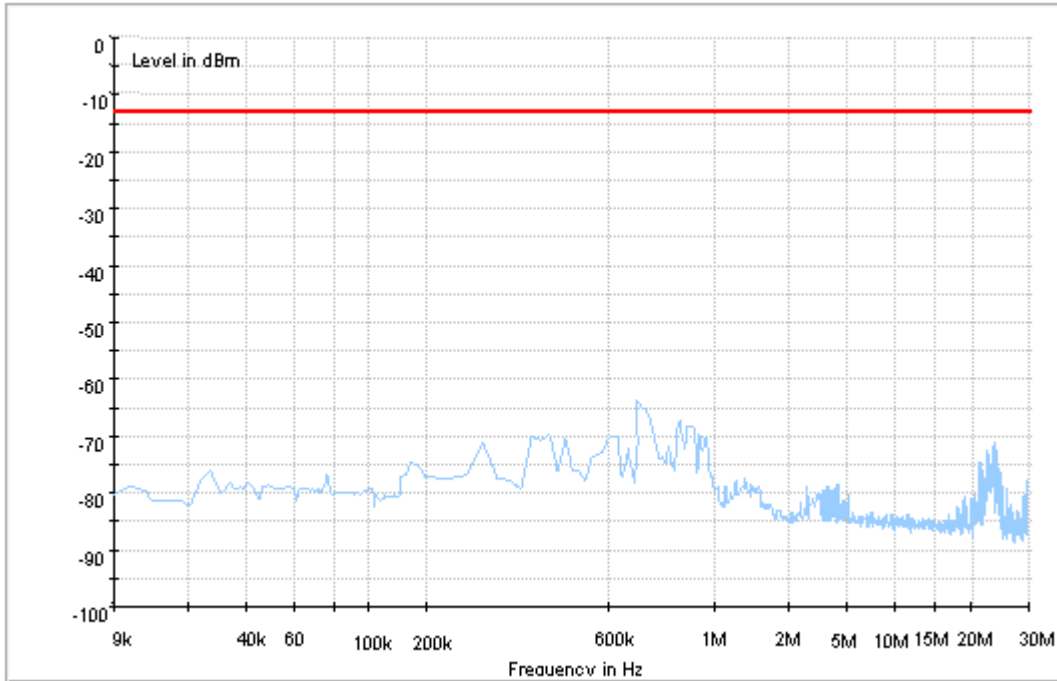

### 7.2.1 Test Band = BAND5\_ANT2

#### 7.2.1.1 Test Bandwidth = 1.4

Copy of RSE-TX-DIRECTOR BELOW 1G\_L

Copy of RSE-TX-DIRECTOR BELOW 1G\_H

### 7.2.1.2 Test Bandwidth = 10

Copy of RSE-TX-DIRECTOR BELOW 1G\_L

Copy of RSE-TX-DIRECTOR BELOW 1G\_H