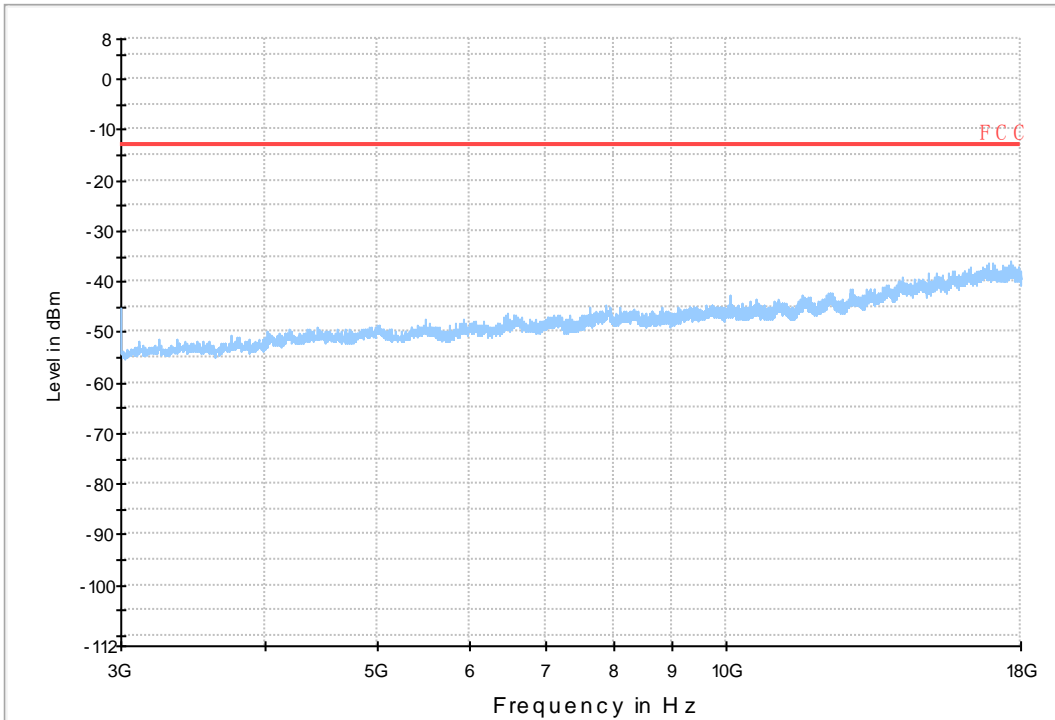

### 7.2.1 Test Band = BAND5\_ANT2

#### 7.2.1.1 Test Bandwidth = 1.4

Copy of RSE-TX-DIRECTOR BELOW 1G\_L

Copy of RSE-TX-DIRECTOR BELOW 1G\_H

### 7.2.1.2 Test Bandwidth = 10

Copy of RSE-TX-DIRECTOR BELOW 1G\_L

Copy of RSE-TX-DIRECTOR BELOW 1G\_H