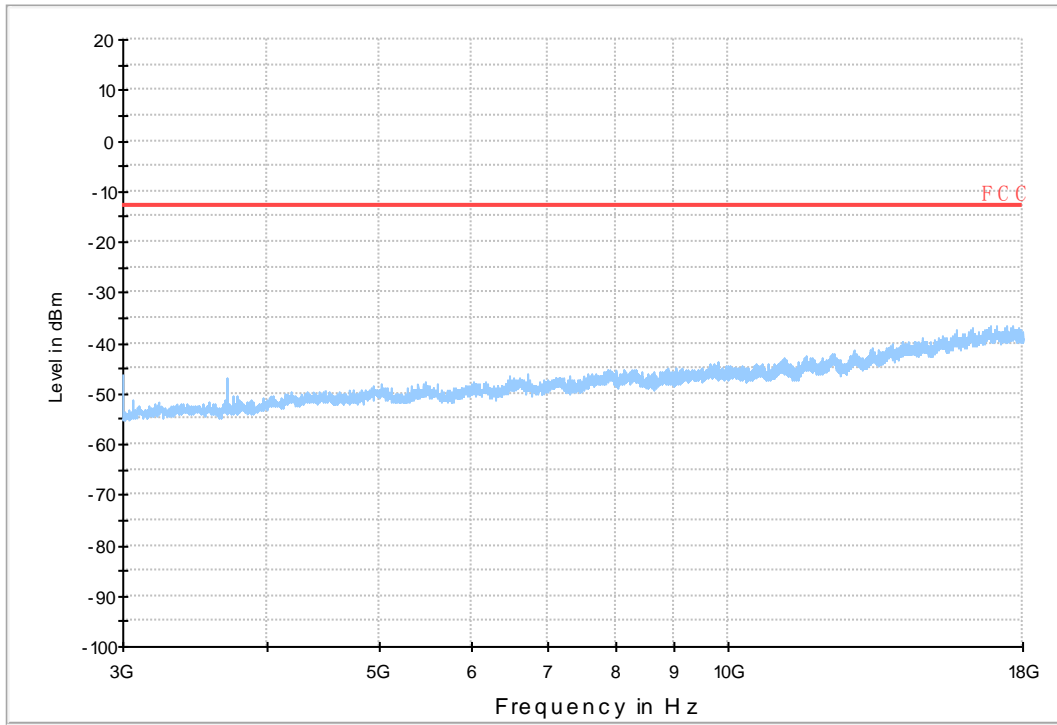

#### 7.2.1.1 Test Bandwidth = 1.4

Copy of RSE-TX-DIRECTOR BELOW 1G\_L

Copy of RSE-TX-DIRECTOR BELOW 1G\_H

### 7.2.1.2 Test Bandwidth = 10

Copy of RSE-TX-DIRECTOR BELOW 1G\_L

Copy of RSE-TX-DIRECTOR BELOW 1G\_H