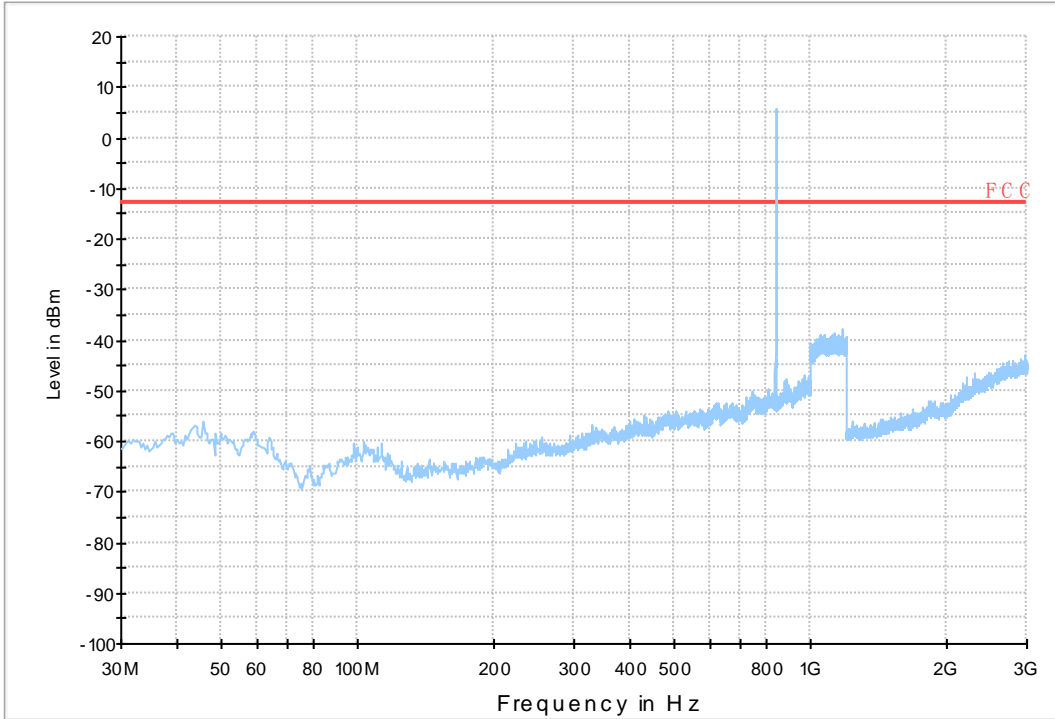

### 7.2.1 Test Band = BAND5\_ANT2

#### 7.2.1.1 Test Bandwidth = 1.4

Copy of RSE-TX-DIRECTOR BELOW 1G\_L

Copy of RSE-TX-DIRECTOR BELOW 1G\_H

### 7.2.1.2 Test Bandwidth = 10

Copy of RSE-TX-DIRECTOR BELOW 1G\_L

Copy of RSE-TX-DIRECTOR BELOW 1G\_H