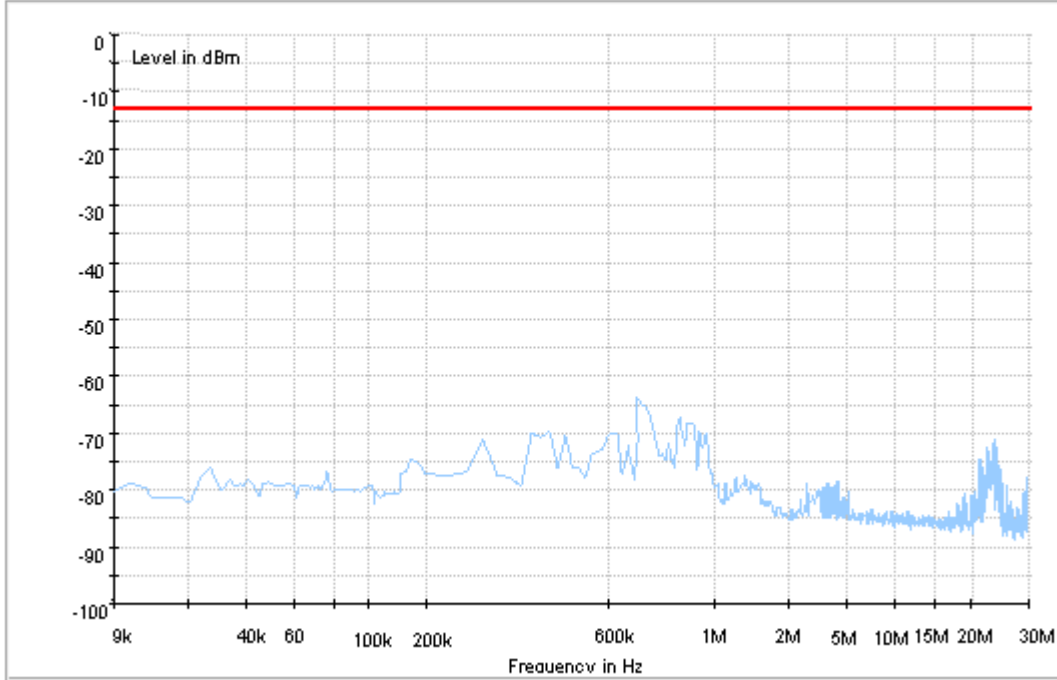

#### 7.2.1.1 Test Bandwidth = 1.4

Copy of RSE-TX-DIRECTOR BELOW 1G\_L

Copy of RSE-TX-DIRECTOR BELOW 1G\_H

### 7.2.1.2 Test Bandwidth = 10

Copy of RSE-TX-DIRECTOR BELOW 1G\_L

Copy of RSE-TX-DIRECTOR BELOW 1G\_H