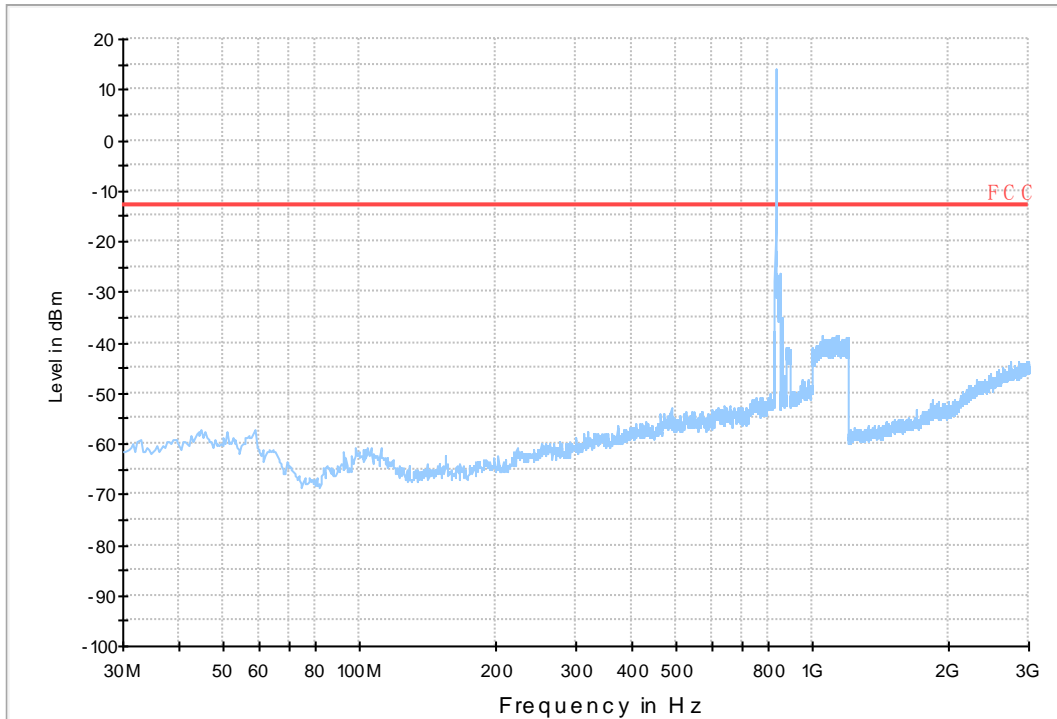

#### 7.2.1.1 Test Bandwidth = 1.4

Copy of RSE-TX-DIRECTOR BELOW 1G\_L

Copy of RSE-TX-DIRECTOR BELOW 1G\_H

### 7.2.1.2 Test Bandwidth = 10

Copy of RSE-TX-DIRECTOR BELOW 1G\_L

Copy of RSE-TX-DIRECTOR BELOW 1G\_H