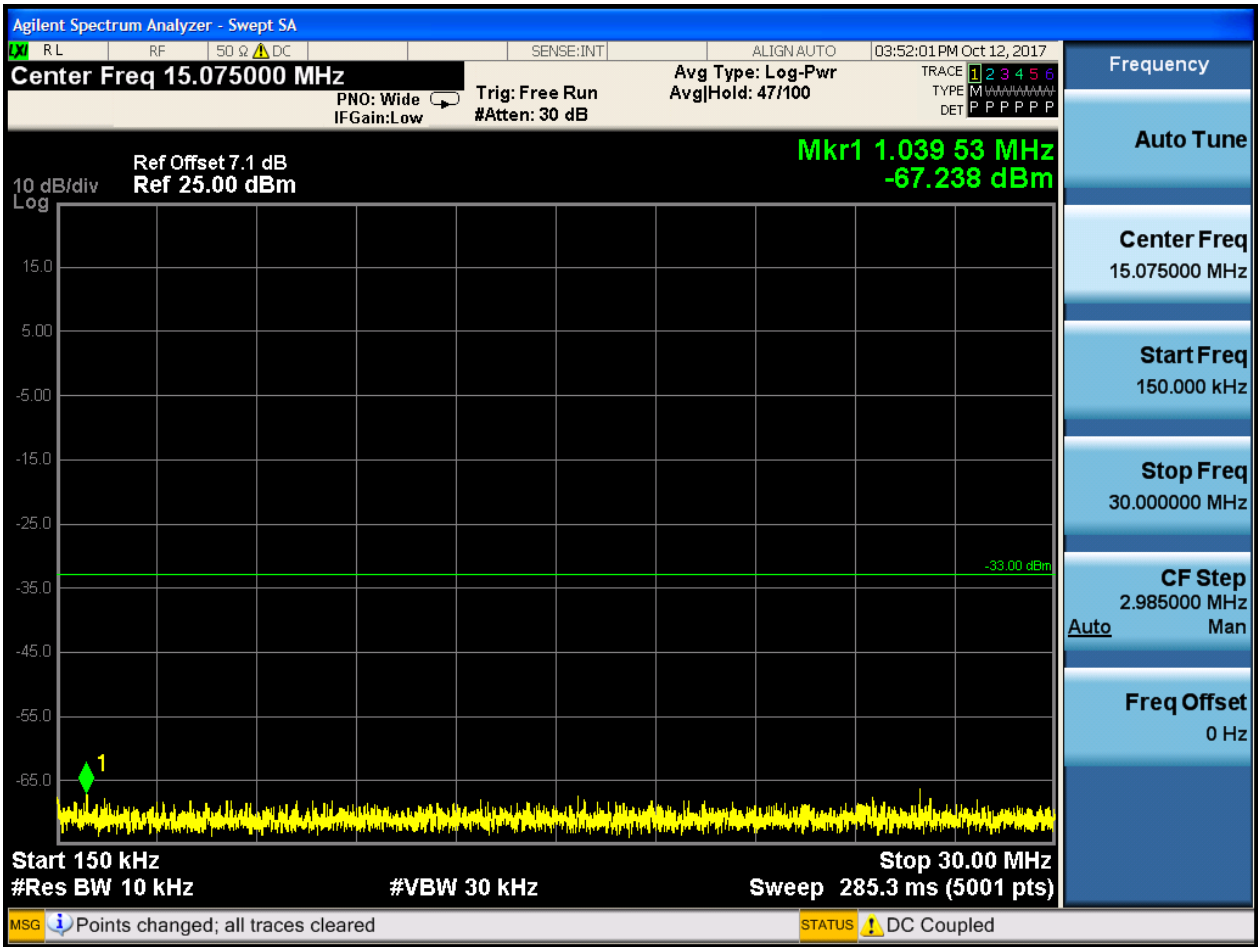

6.1.1.2.5.3.1 Test RB = RB1#0

6.1.1.2.6 Test Bandwidth = 20

6.1.1.2.6.1 Test Channel = LCH

6.1.1.2.6.1.1 Test RB = RB1#0

6.1.1.2.6.2 Test Channel = MCH

6.1.1.2.6.2.1 Test RB = RB1#0

6.1.1.2.6.3 Test Channel = HCH