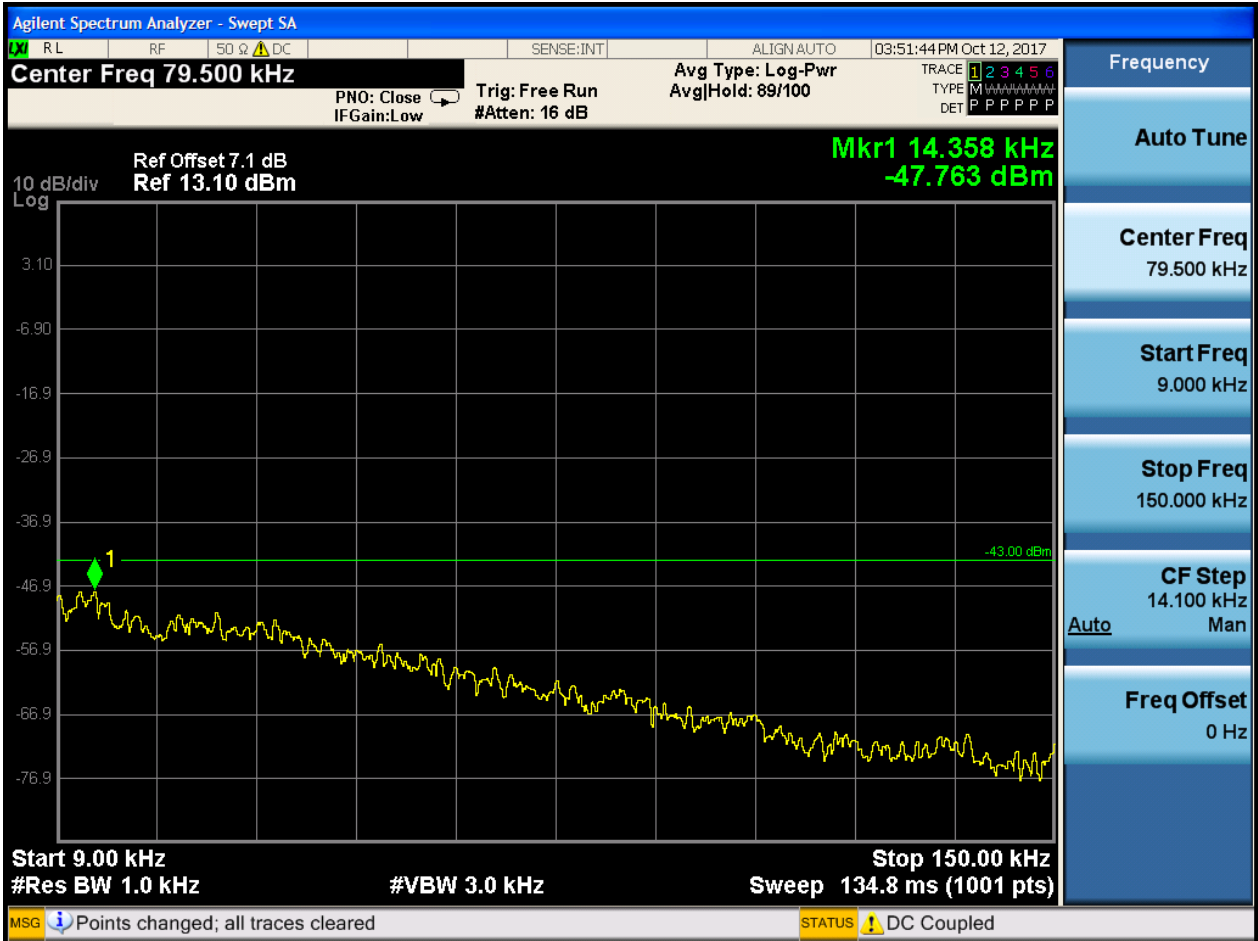

6.1.1.2.5.3.1 Test RB = RB1#0

6.1.1.2.6 Test Bandwidth = 20

6.1.1.2.6.1 Test Channel = LCH

6.1.1.2.6.1.1 Test RB = RB1#0

6.1.1.2.6.2 Test Channel = MCH

6.1.1.2.6.2.1 Test RB = RB1#0

6.1.1.2.6.3 Test Channel = HCH

## 7Appendix\_G: Field Strength of Spurious Radiation

Note: We tested all modes, but the data presented below is the worst case.

9kHz~150kHz, RBW = 200Hz, VBW = 600 Hz, Detector: PK

150kHz~30MHz, RBW = 9kHz, VBW = 30k Hz, Detector: PK