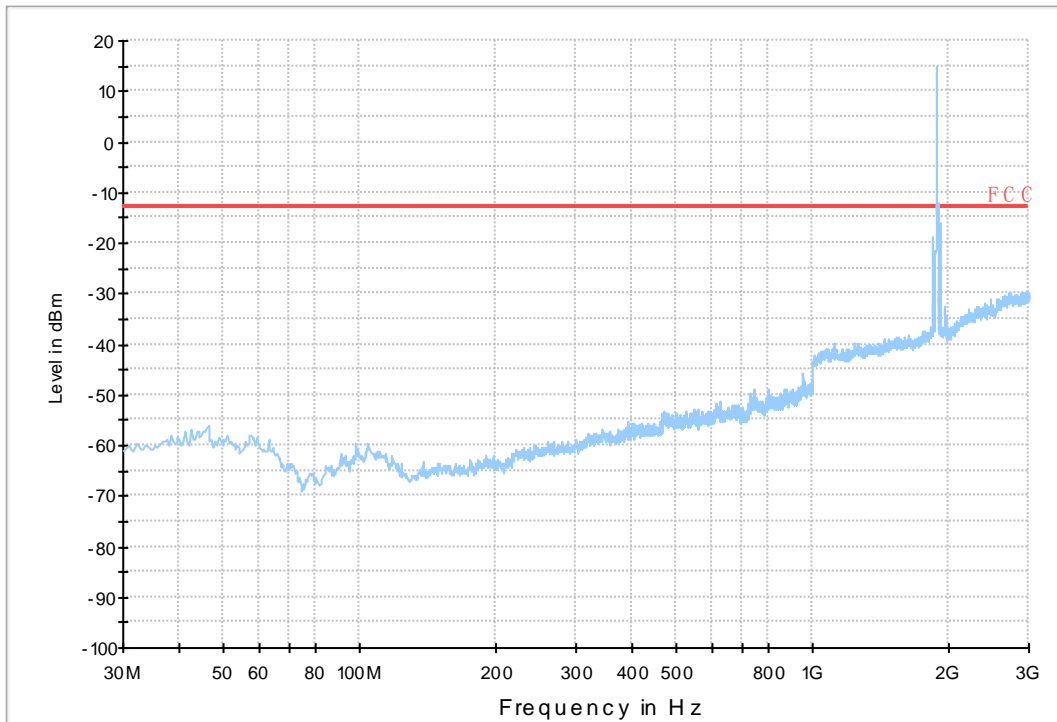

Copy of RSE-TX-DIRECTOR ABOVE 1.5G_L