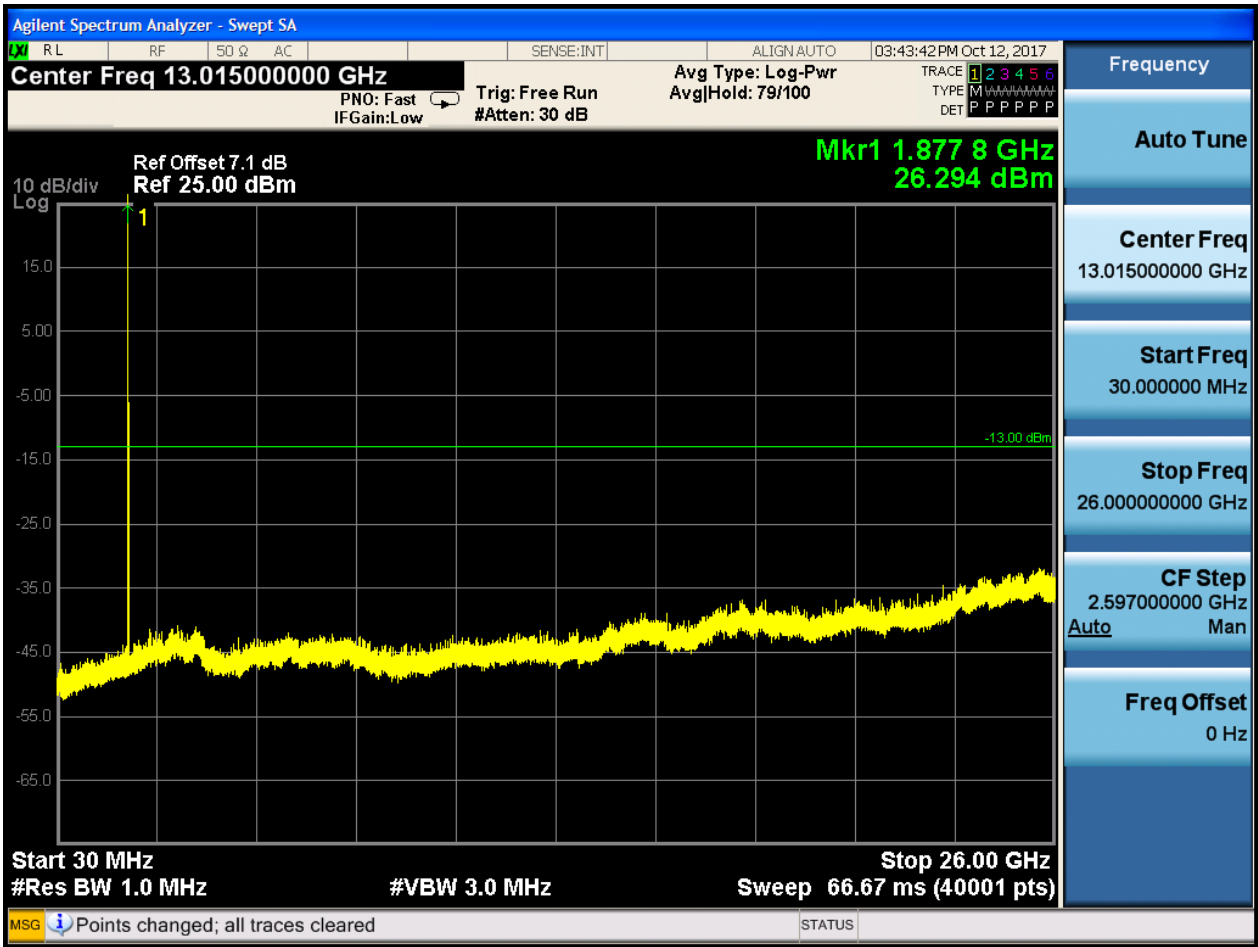

6.1.1.2.2.1 Test RB = RB1#0

6.1.1.2.2.3 Test Channel = HCH

6.1.1.2.2.3.1 Test RB = RB1#0

6.1.1.2.3 Test Bandwidth = 5

6.1.1.2.3.1 Test Channel = LCH

6.1.1.2.3.1.1 Test RB = RB1#0

6.1.1.2.3.3 Test Channel = HCH