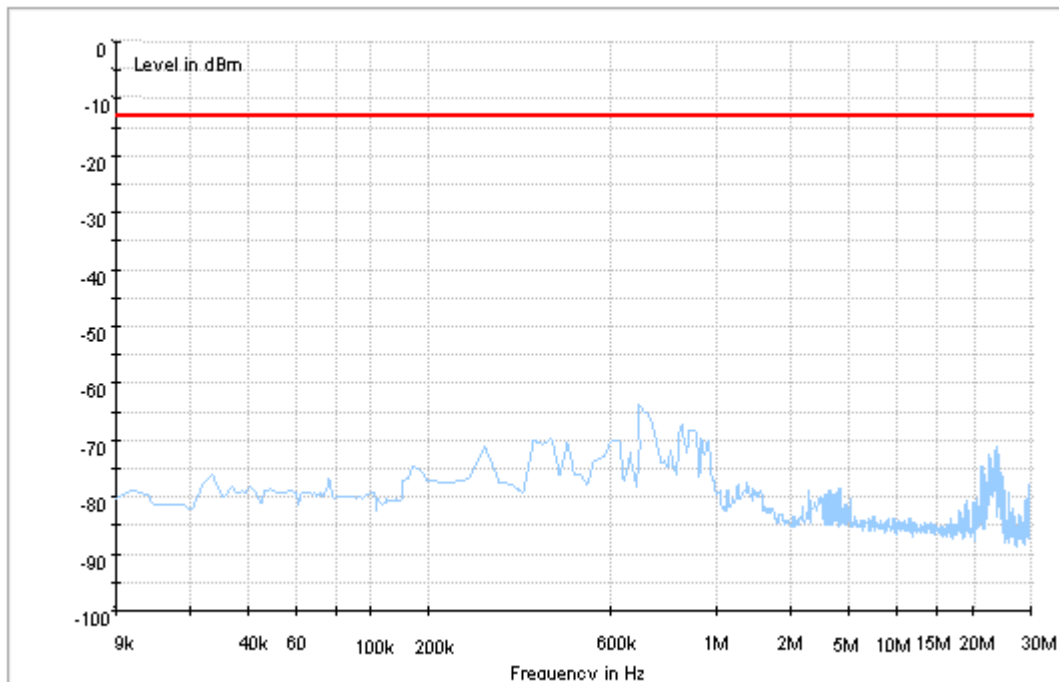

Copy of RSE-TX-DIRECTOR ABOVE 1.5G_L

7Appendix_G: Field Strength of Spurious Radiation

Note: We tested all modes, but the data presented below is the worst case.

9kHz~150kHz, RBW = 200Hz, VBW = 600 Hz, Detector: PK

150kHz~30MHz, RBW = 9kHz, VBW = 30k Hz, Detector: PK

30MHz~1GHz, RBW = 100 kHz, VBW = 300 kHz. Detector: PK

Above 1GHz, RBW = 1 MHz, VBW = 3 MHz. Detector: PK

Part I - Test Plots

7.1 For LTE

7.1.1 Test Band = BAND2_ANT1

7.1.1.1 Test Bandwidth = 1.4