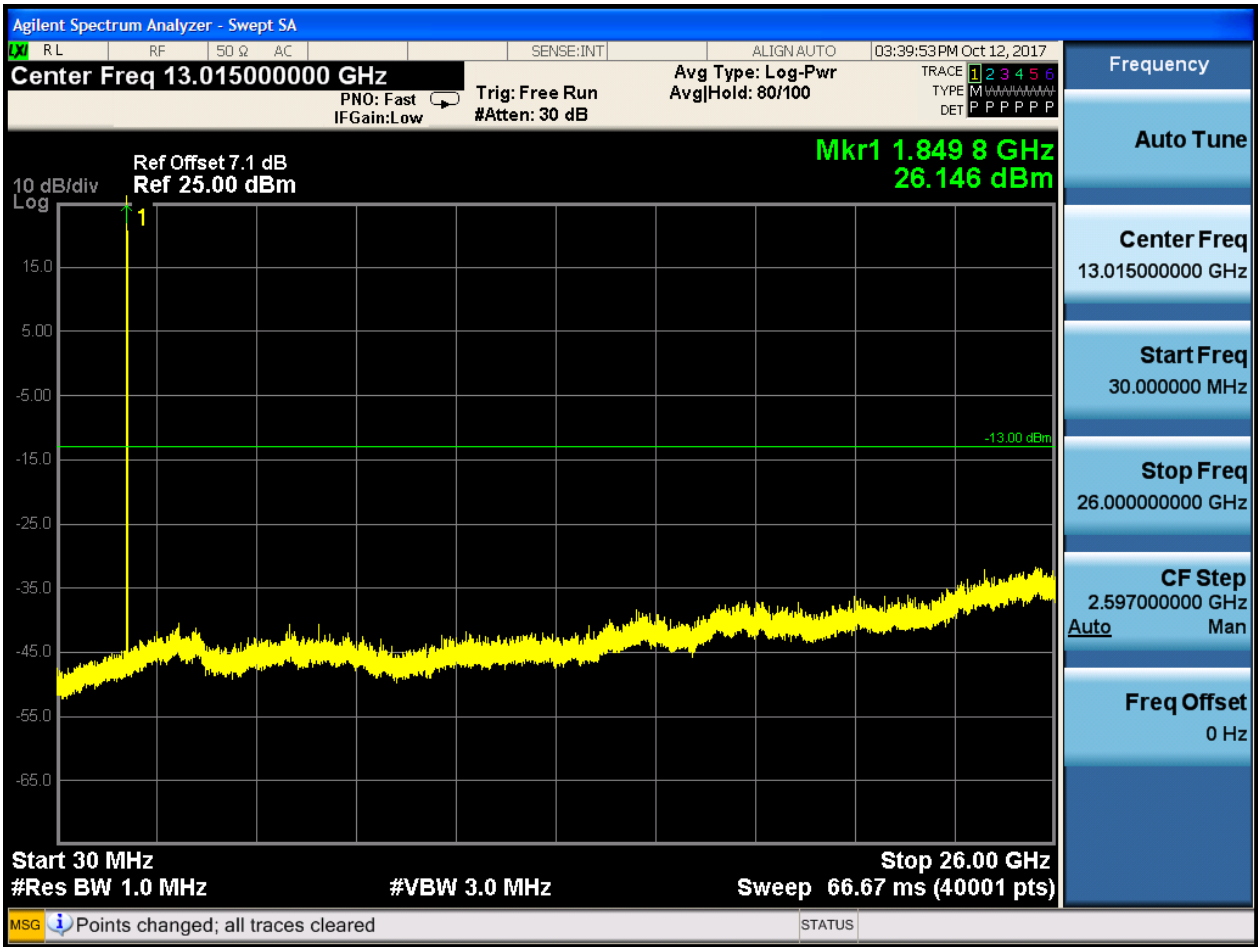

6.1.1.1.6.3 Test Channel = HCH

6.1.1.1.6.3.1 Test RB = RB1#0

6.1.1.2 Test Mode = LTE/TM2

6.1.1.2.1 Test Bandwidth = 1.4

6.1.1.2.1.1 Test Channel = LCH

6.1.1.2.1.1.1 Test RB = RB1#0

6.1.1.2.1.2 Test Channel = MCH

6.1.1.2.1.2.1 Test RB = RB1#0

6.1.1.2.1.3 Test Channel = HCH

6.1.1.2.1.3.1 Test RB = RB1#0

6.1.1.2.2 Test Bandwidth = 3

6.1.1.2.2.1 Test Channel = LCH

6.1.1.2.2.1.1 Test RB = RB1#0

6.1.1.2.2 Test Channel = MCH

6.1.1.2.2.1 Test RB = RB1#0

6.1.1.2.2.3 Test Channel = HCH

6.1.1.2.2.3.1 Test RB = RB1#0

6.1.1.2.3 Test Bandwidth = 5

6.1.1.2.3.1 Test Channel = LCH

6.1.1.2.3.1.1 Test RB = RB1#0

6.1.1.2.3.3 Test Channel = HCH