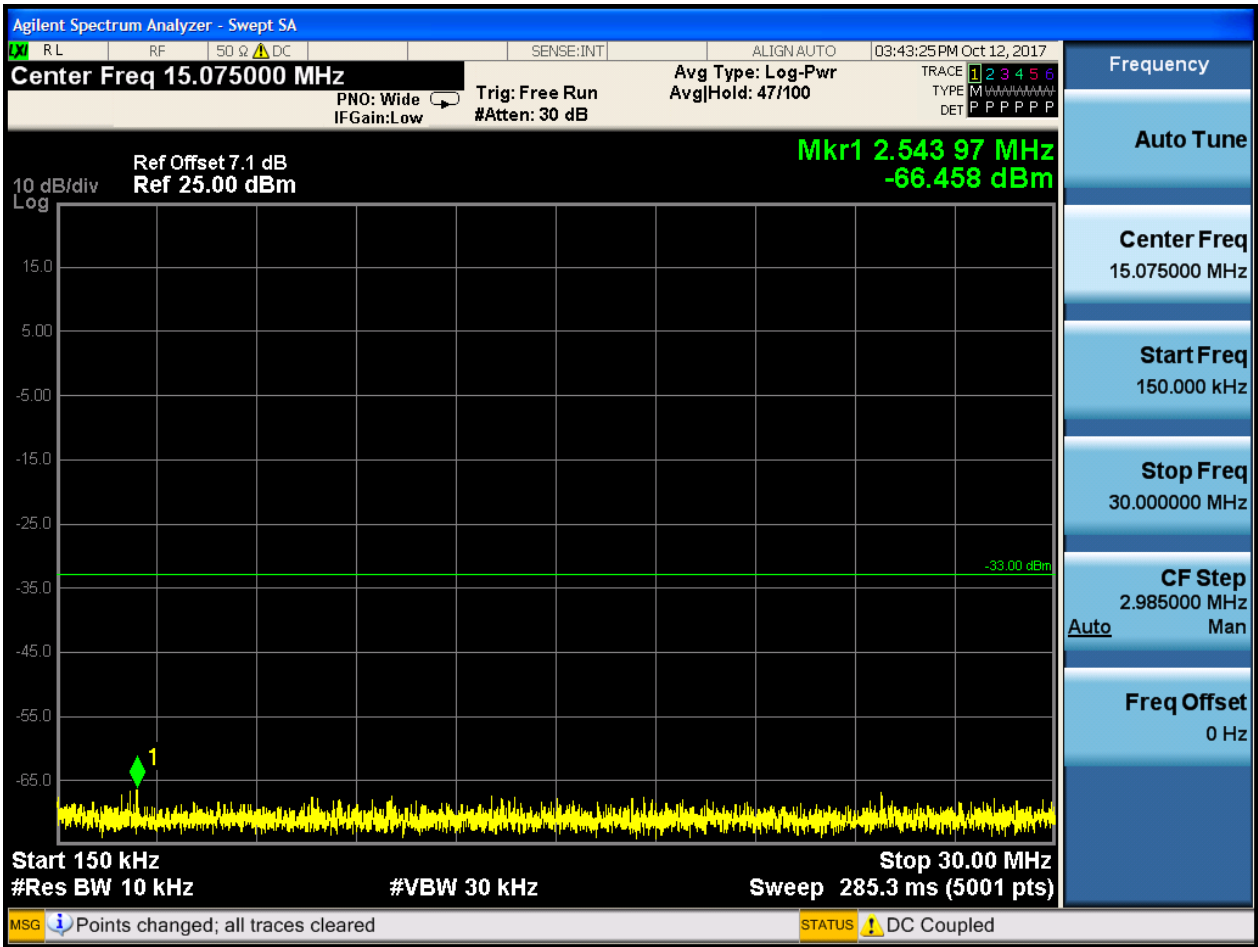

6.1.1.2.2.1 Test RB = RB1#0

6.1.1.2.2.3 Test Channel = HCH

6.1.1.2.2.3.1 Test RB = RB1#0

6.1.1.2.3 Test Bandwidth = 5

6.1.1.2.3.1 Test Channel = LCH

6.1.1.2.3.1.1 Test RB = RB1#0

6.1.1.2.3.3 Test Channel = HCH