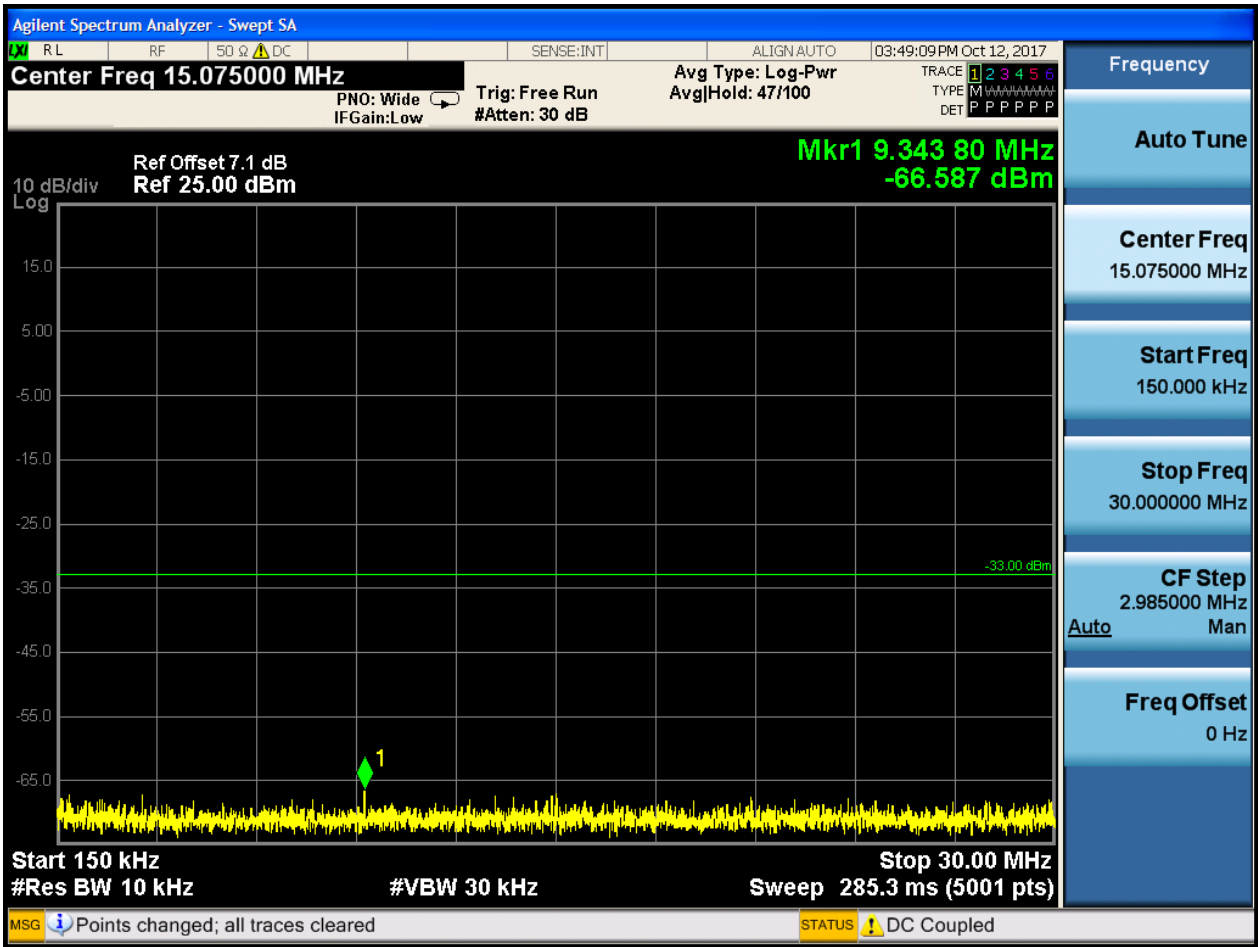

6.1.1.2.4.3.1 Test RB = RB1#0

6.1.1.2.5 Test Bandwidth = 15

6.1.1.2.5.1 Test Channel = LCH

6.1.1.2.5.1.1 Test RB = RB1#0

6.1.1.2.5.2 Test Channel = MCH

6.1.1.2.5.2.1 Test RB = RB1#0

6.1.1.2.5.3 Test Channel = HCH