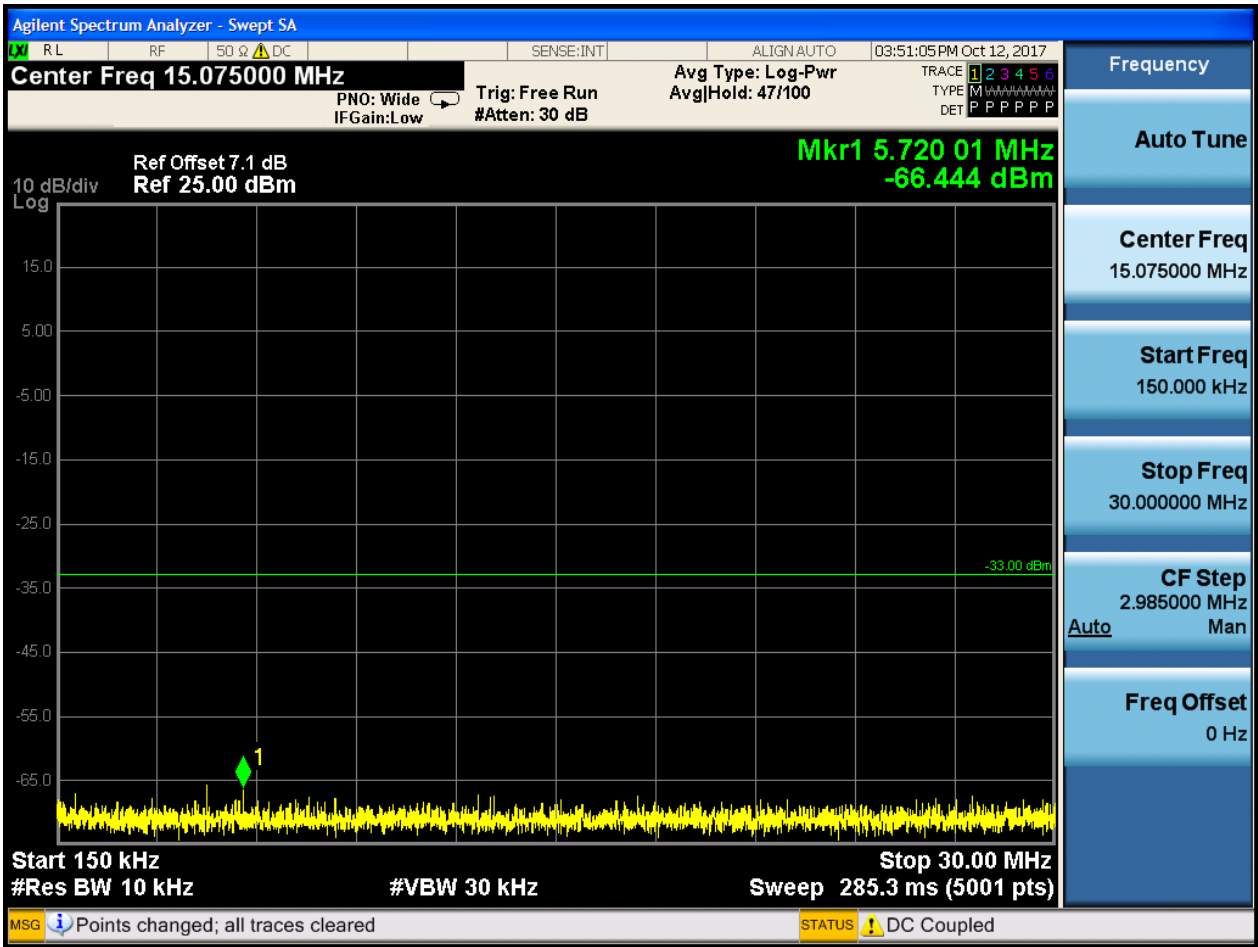

6.1.1.2.5.3.1 Test RB = RB1#0

6.1.1.2.6 Test Bandwidth = 20

6.1.1.2.6.1 Test Channel = LCH

6.1.1.2.6.1.1 Test RB = RB1#0

6.1.1.2.6.2 Test Channel = MCH

6.1.1.2.6.2.1 Test RB = RB1#0

6.1.1.2.6.3 Test Channel = HCH