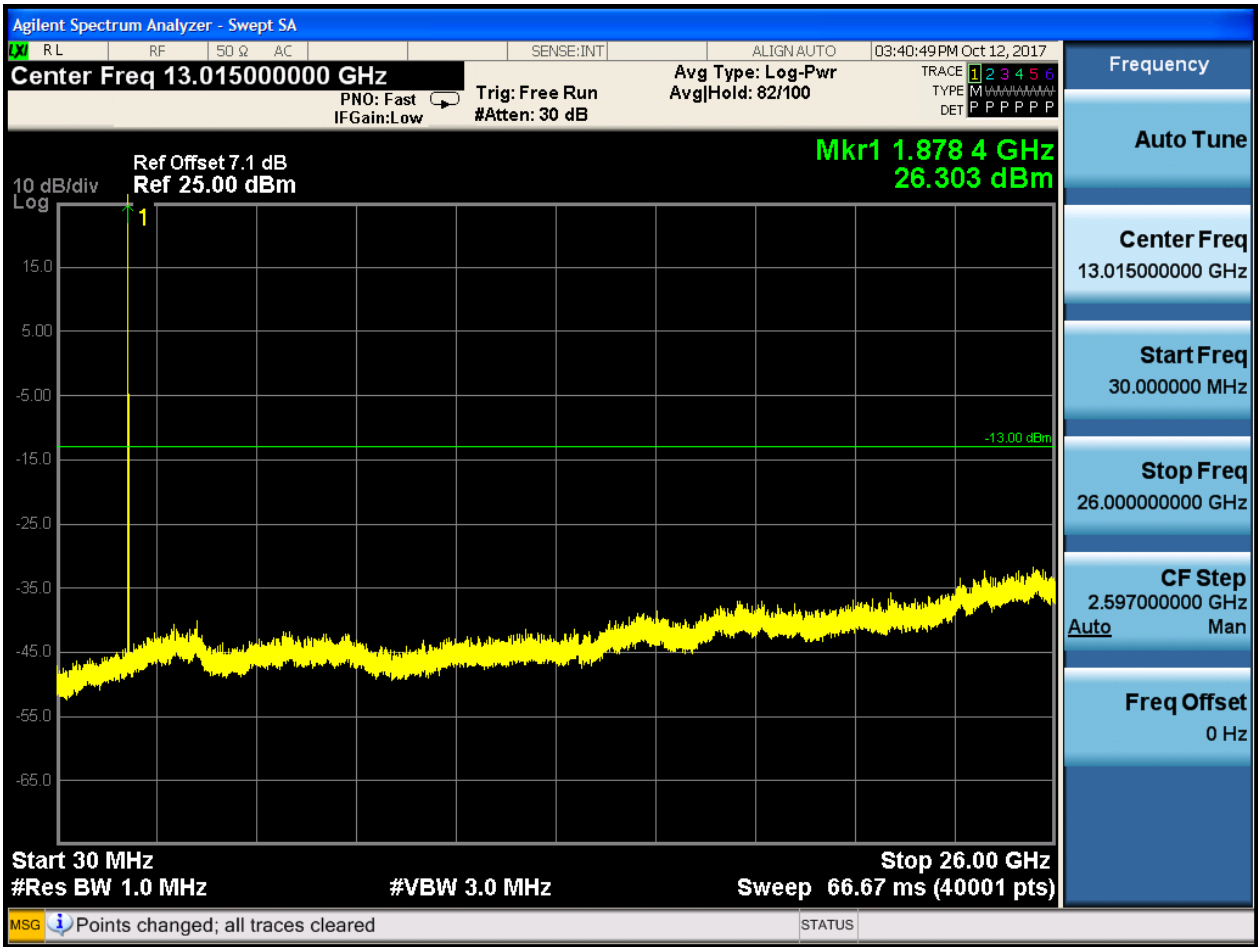

6.1.1.1.6.3 Test Channel = HCH

6.1.1.1.6.3.1 Test RB = RB1#0

6.1.1.2 Test Mode = LTE/TM2

6.1.1.2.1 Test Bandwidth = 1.4

6.1.1.2.1.1 Test Channel = LCH

6.1.1.2.1.1.1 Test RB = RB1#0

6.1.1.2.1.2 Test Channel = MCH

6.1.1.2.1.2.1 Test RB = RB1#0

6.1.1.2.1.3 Test Channel = HCH

6.1.1.2.1.3.1 Test RB = RB1#0

6.1.1.2.2 Test Bandwidth = 3

6.1.1.2.2.1 Test Channel = LCH

6.1.1.2.2.1.1 Test RB = RB1#0

6.1.1.2.2 Test Channel = MCH

6.1.1.2.2.1 Test RB = RB1#0

6.1.1.2.2.3 Test Channel = HCH

6.1.1.2.2.3.1 Test RB = RB1#0

6.1.1.2.3 Test Bandwidth = 5

6.1.1.2.3.1 Test Channel = LCH

6.1.1.2.3.1.1 Test RB = RB1#0

6.1.1.2.3.3 Test Channel = HCH