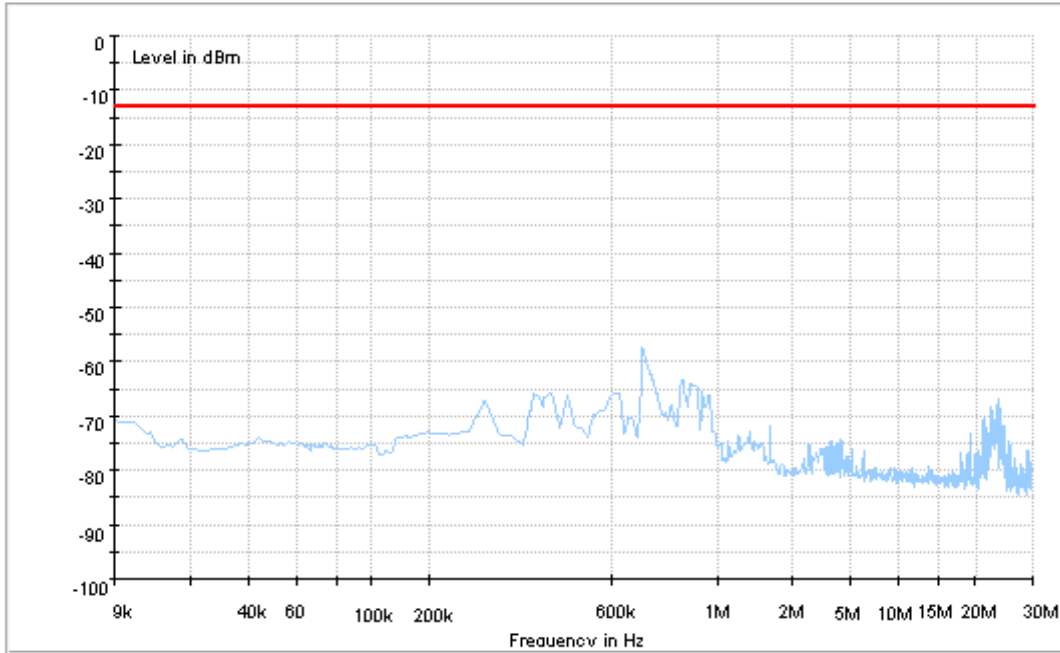

Copy of RSE-TX-DIRECTOR ABOVE 1.5G_L

7.1.2 Test Band = BAND2_ANT2

7.1.2.1 Test Bandwidth = 1.4