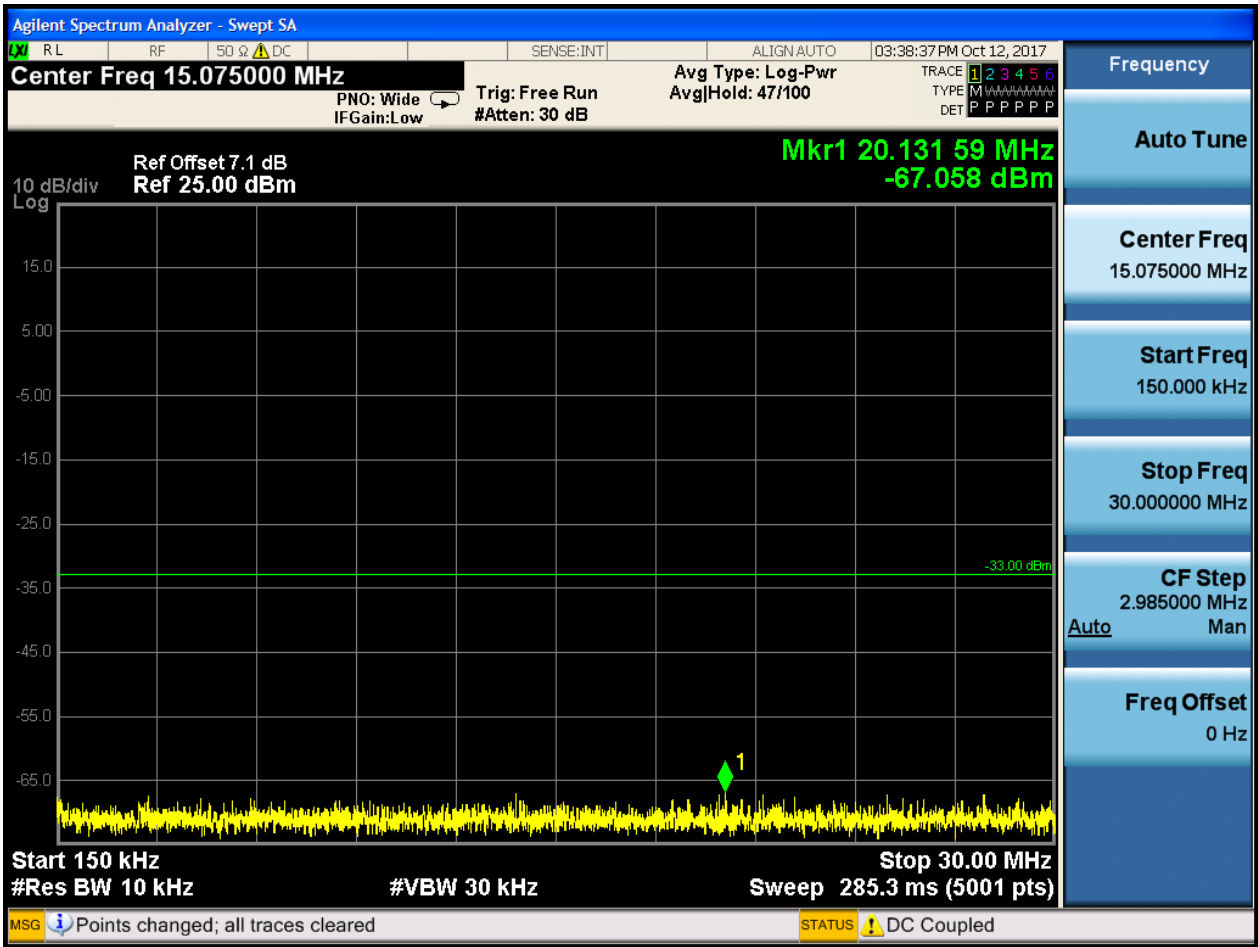

6.1.1.2.1.2.1 Test RB = RB1#0

6.1.1.2.1.3 Test Channel = HCH

6.1.1.2.1.3.1 Test RB = RB1#0

6.1.1.2.2 Test Bandwidth = 3

6.1.1.2.2.1 Test Channel = LCH

6.1.1.2.2.1.1 Test RB = RB1#0

6.1.1.2.2 Test Channel = MCH