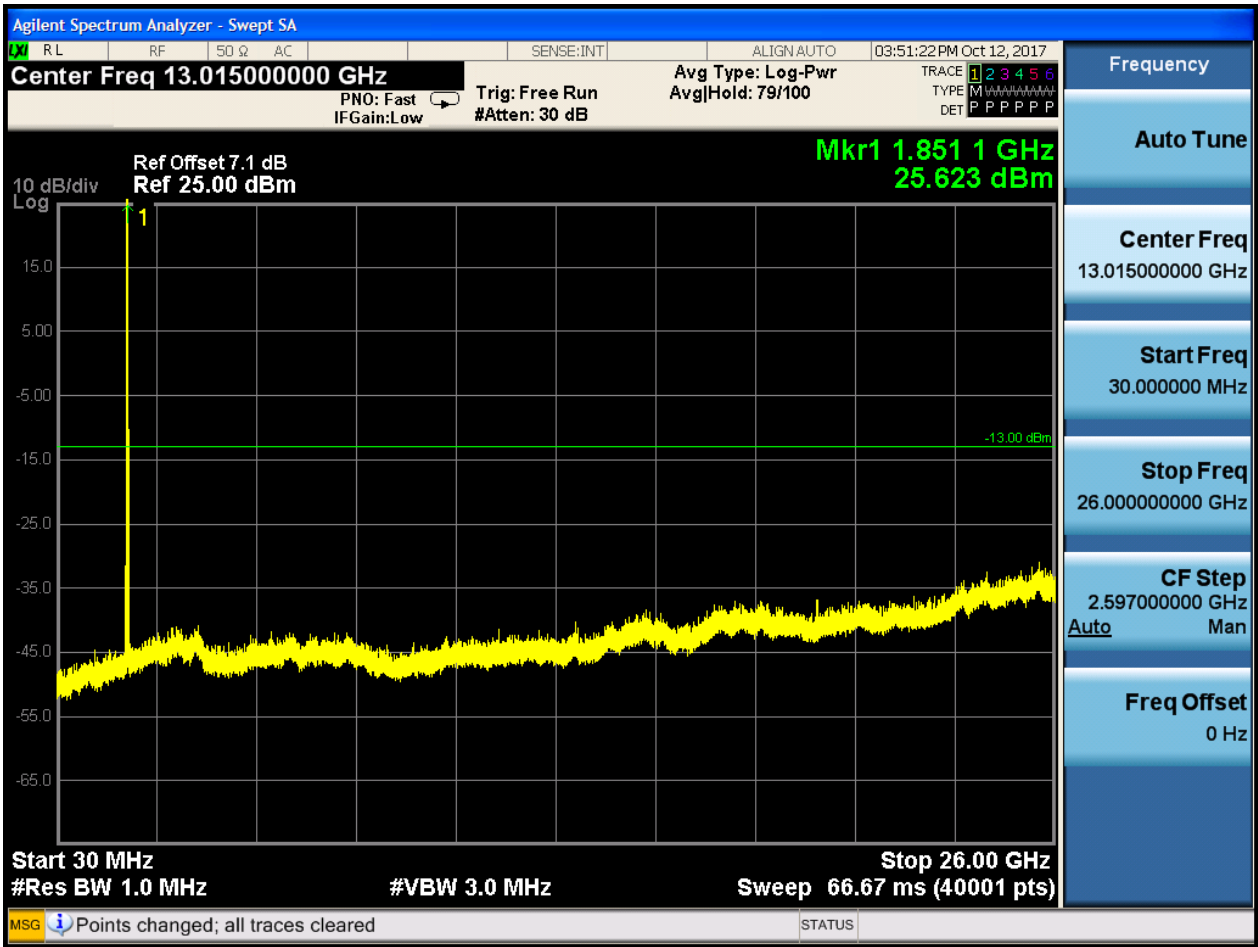

6.1.1.2.5.3.1 Test RB = RB1#0

6.1.1.2.6 Test Bandwidth = 20

6.1.1.2.6.1 Test Channel = LCH

6.1.1.2.6.1.1 Test RB = RB1#0

6.1.1.2.6.2 Test Channel = MCH

6.1.1.2.6.2.1 Test RB = RB1#0

6.1.1.2.6.3 Test Channel = HCH