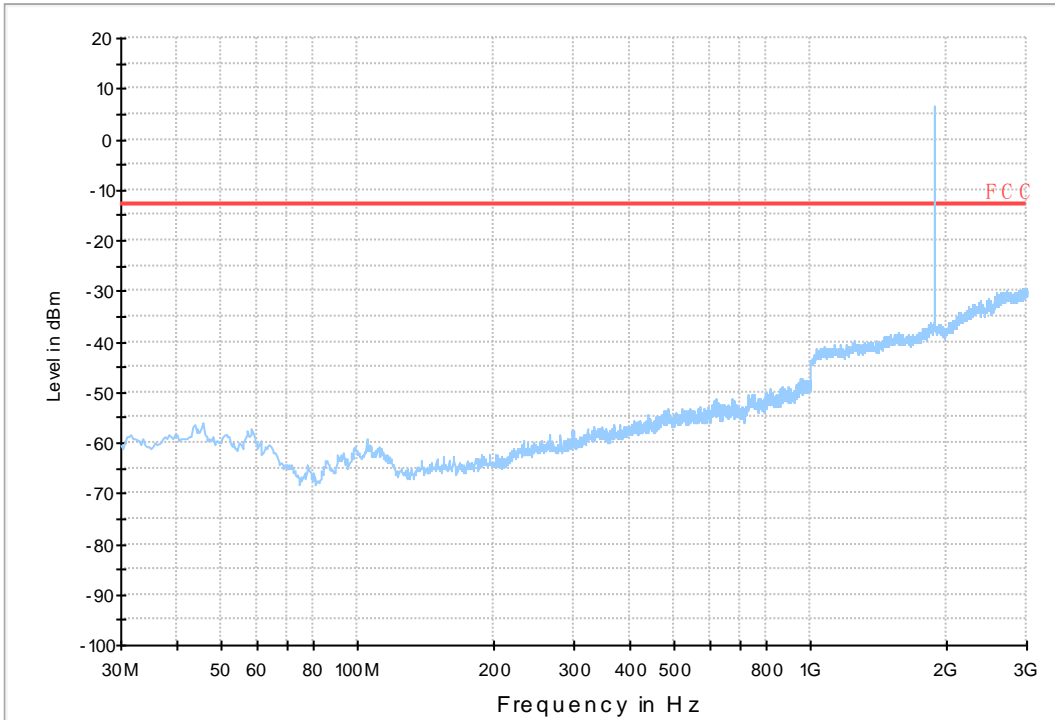

Copy of RSE-TX-DIRECTOR ABOVE 1.5G_H