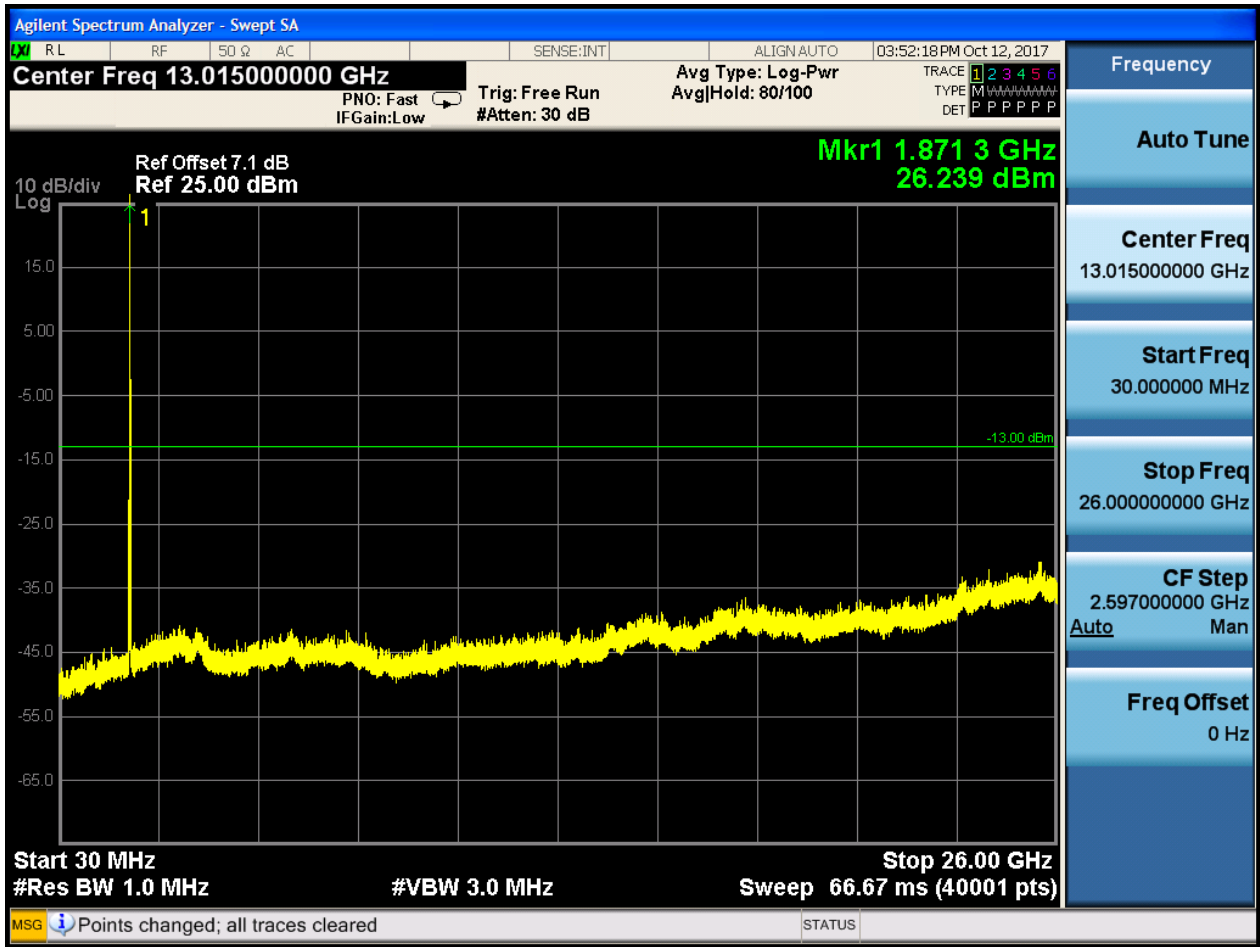

6.1.1.2.5.3.1 Test RB = RB1#0

6.1.1.2.6 Test Bandwidth = 20

6.1.1.2.6.1 Test Channel = LCH

6.1.1.2.6.1.1 Test RB = RB1#0

6.1.1.2.6.2 Test Channel = MCH

6.1.1.2.6.2.1 Test RB = RB1#0

6.1.1.2.6.3 Test Channel = HCH

## 7Appendix\_G: Field Strength of Spurious Radiation

Note: We tested all modes, but the data presented below is the worst case.

9kHz~150kHz, RBW = 200Hz, VBW = 600 Hz, Detector: PK

150kHz~30MHz, RBW = 9kHz, VBW = 30k Hz, Detector: PK