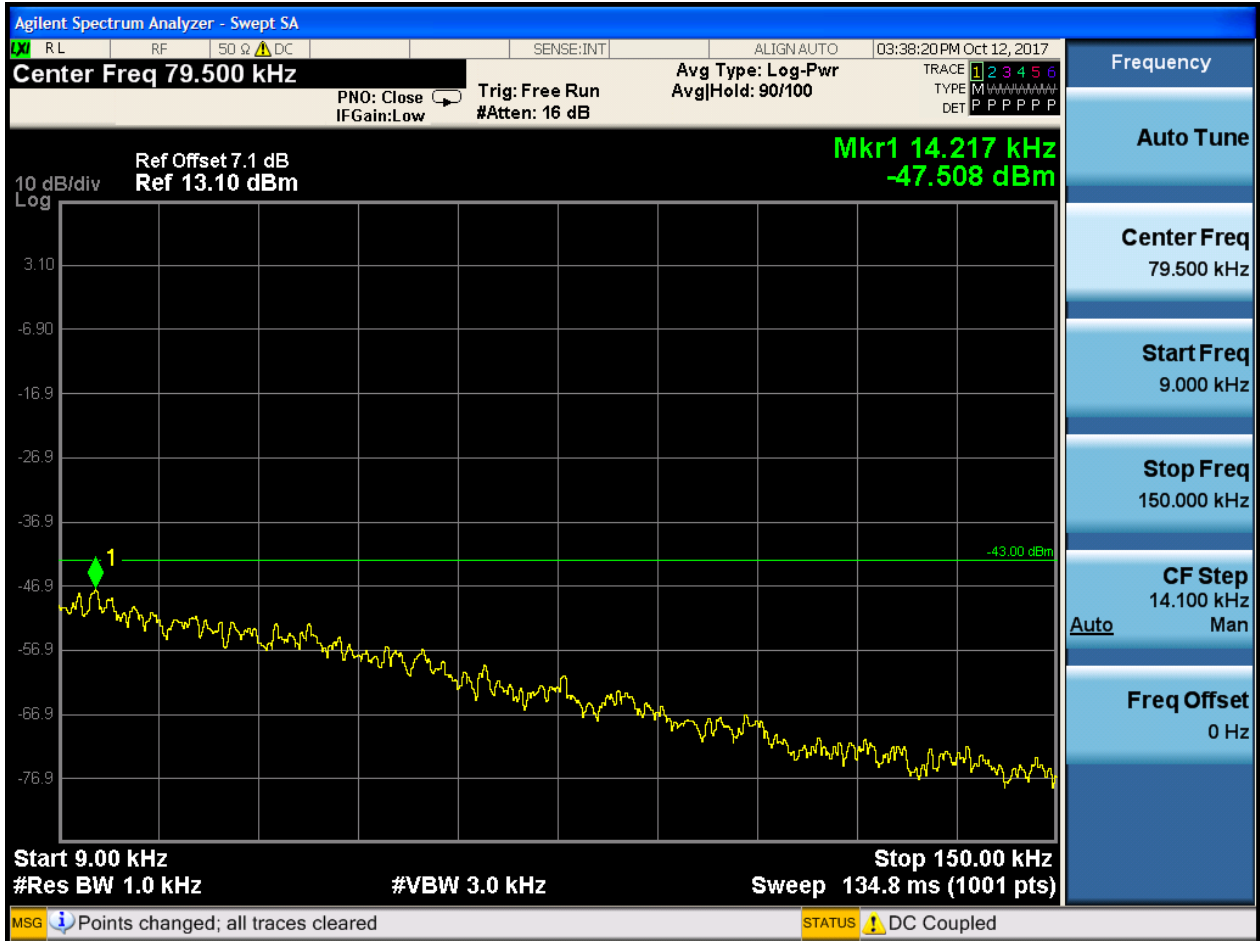

6.1.1.1.6.3 Test Channel = HCH

6.1.1.1.6.3.1 Test RB = RB1#0

6.1.1.2 Test Mode = LTE/TM2

6.1.1.2.1 Test Bandwidth = 1.4

6.1.1.2.1.1 Test Channel = LCH

6.1.1.2.1.1.1 Test RB = RB1#0

6.1.1.2.1.2 Test Channel = MCH

6.1.1.2.1.2.1 Test RB = RB1#0

6.1.1.2.1.3 Test Channel = HCH

6.1.1.2.1.3.1 Test RB = RB1#0

6.1.1.2.2 Test Bandwidth = 3

6.1.1.2.2.1 Test Channel = LCH

6.1.1.2.2.1.1 Test RB = RB1#0

6.1.1.2.2 Test Channel = MCH

6.1.1.2.2.1 Test RB = RB1#0

6.1.1.2.2.3 Test Channel = HCH

6.1.1.2.2.3.1 Test RB = RB1#0

6.1.1.2.3 Test Bandwidth = 5

6.1.1.2.3.1 Test Channel = LCH

6.1.1.2.3.1.1 Test RB = RB1#0

6.1.1.2.3.3 Test Channel = HCH