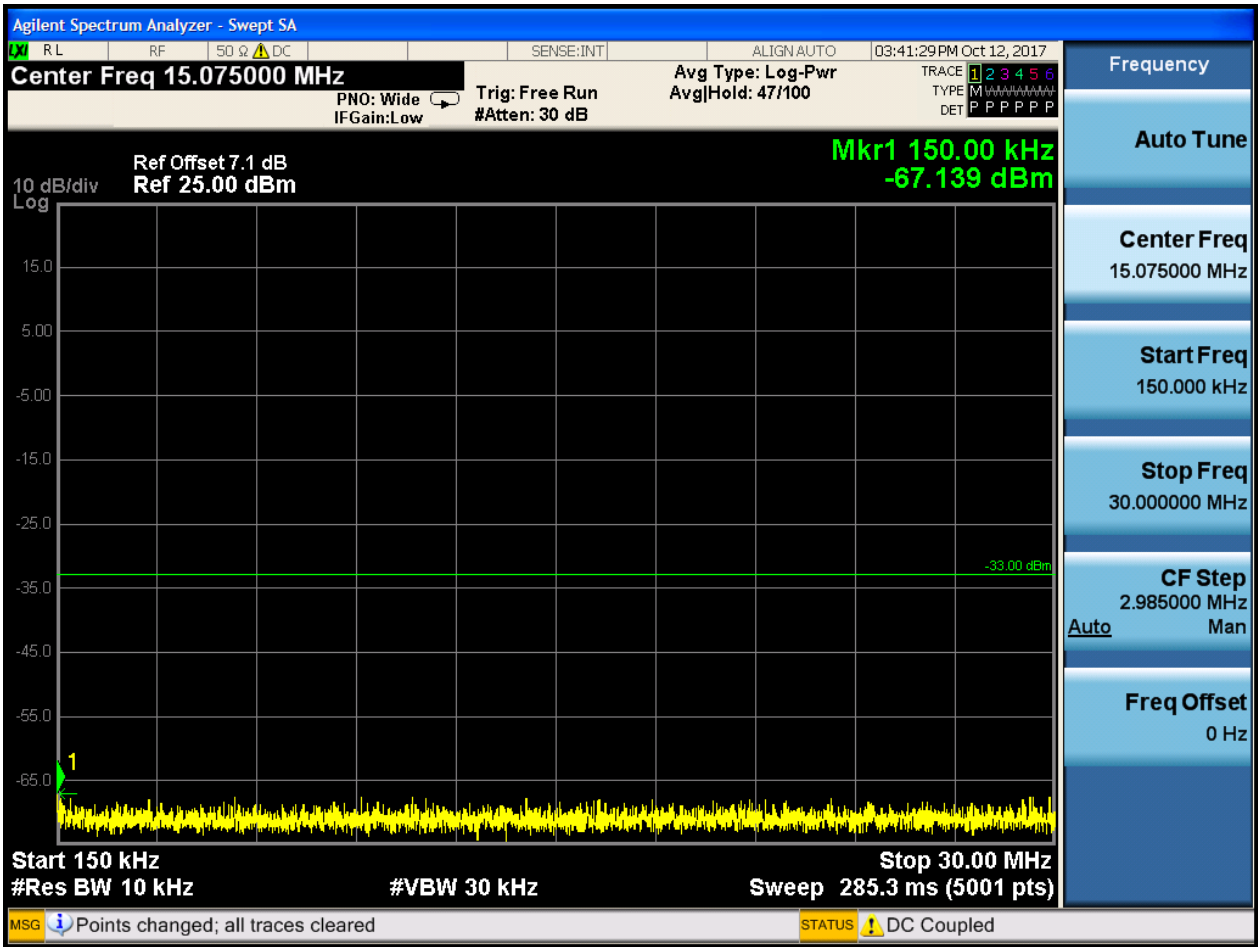

6.1.1.2.2.1 Test RB = RB1#0

6.1.1.2.2.3 Test Channel = HCH

6.1.1.2.2.3.1 Test RB = RB1#0

6.1.1.2.3 Test Bandwidth = 5

6.1.1.2.3.1 Test Channel = LCH

6.1.1.2.3.1.1 Test RB = RB1#0

6.1.1.2.3.3 Test Channel = HCH