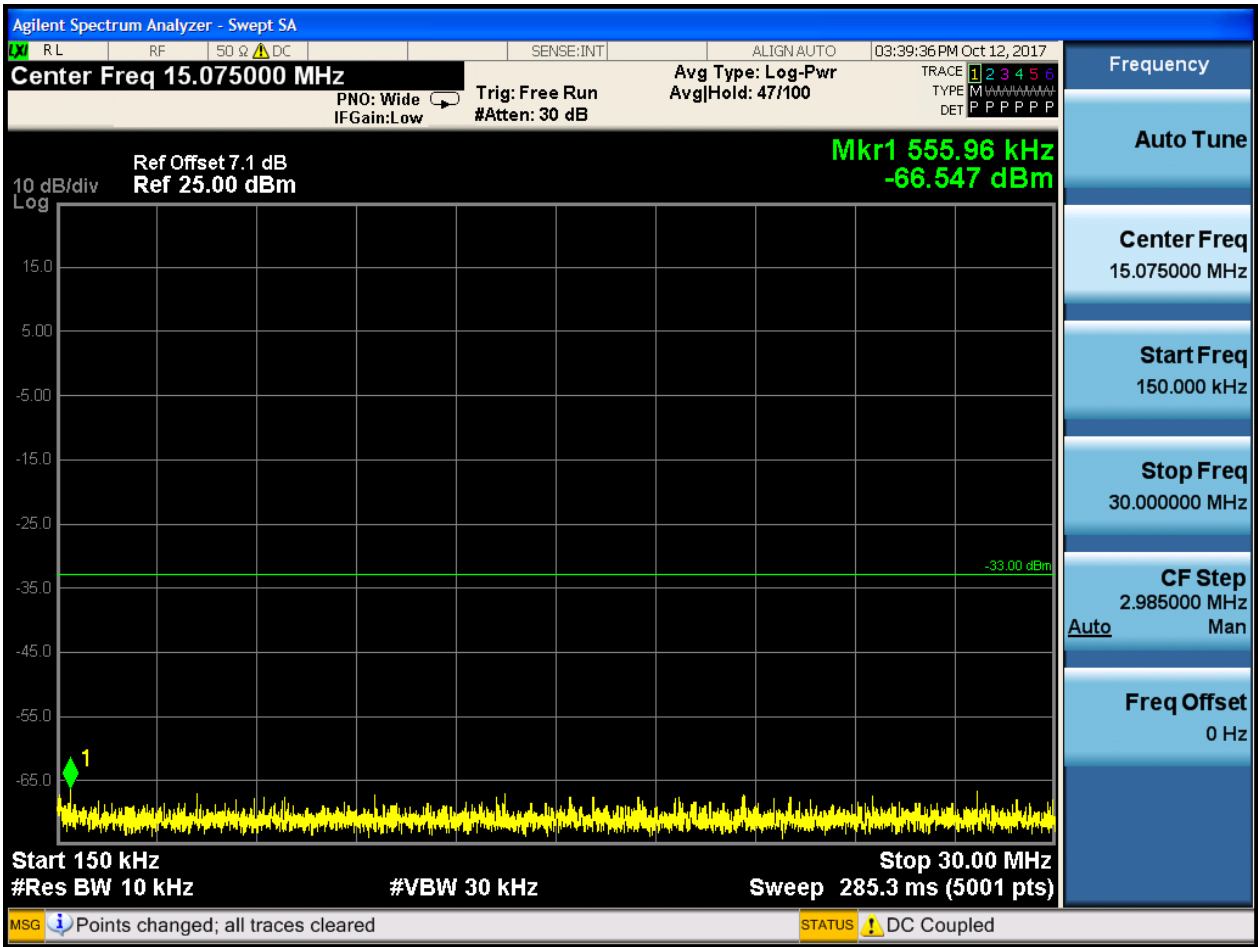

6.1.1.2.1.2.1 Test RB = RB1#0

6.1.1.2.1.3 Test Channel = HCH

6.1.1.2.1.3.1 Test RB = RB1#0

6.1.1.2.2 Test Bandwidth = 3

6.1.1.2.2.1 Test Channel = LCH

6.1.1.2.2.1.1 Test RB = RB1#0

6.1.1.2.2 Test Channel = MCH