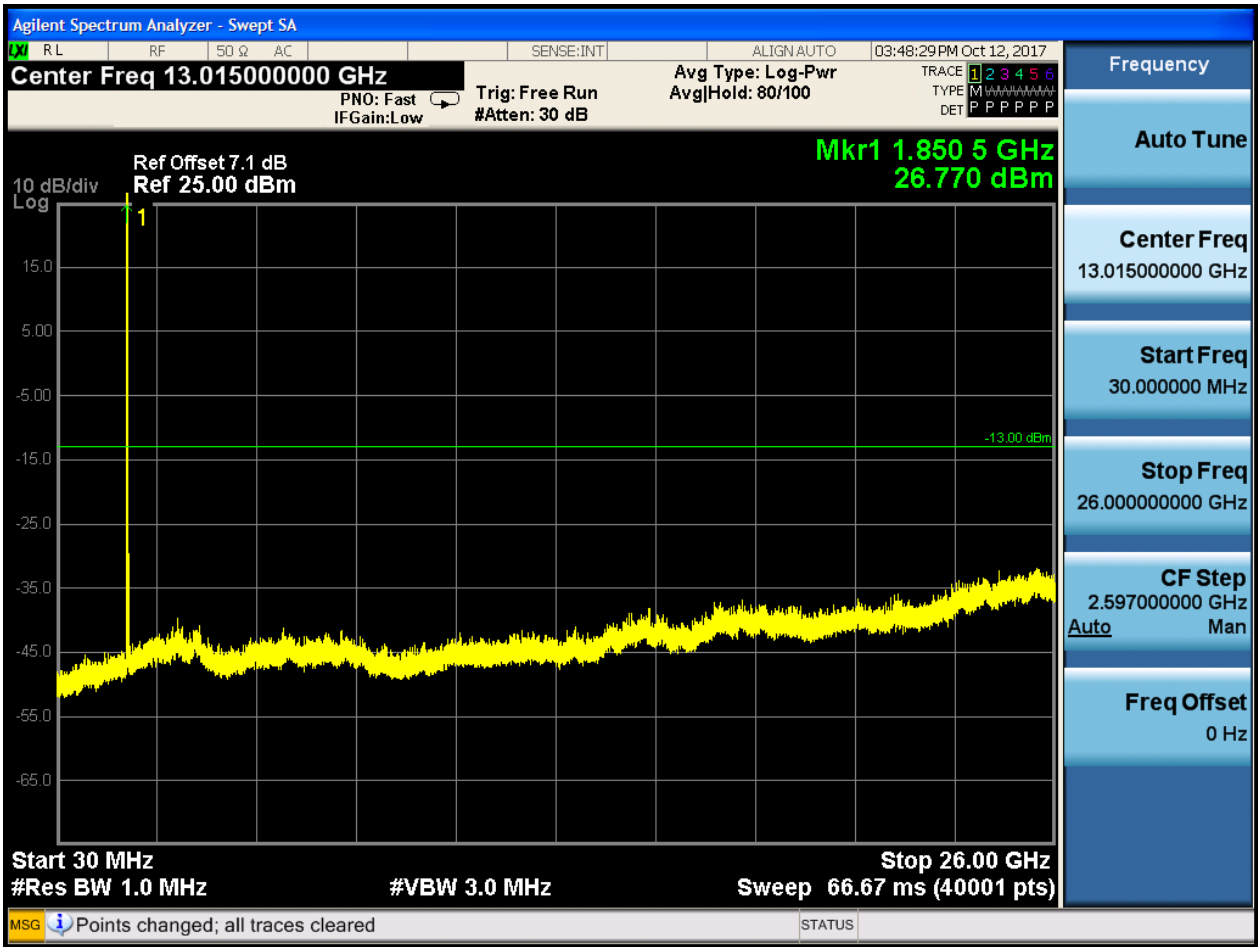

6.1.1.2.4.3.1 Test RB = RB1#0

6.1.1.2.5 Test Bandwidth = 15

6.1.1.2.5.1 Test Channel = LCH

6.1.1.2.5.1.1 Test RB = RB1#0

6.1.1.2.5.2 Test Channel = MCH

6.1.1.2.5.2.1 Test RB = RB1#0

6.1.1.2.5.3 Test Channel = HCH