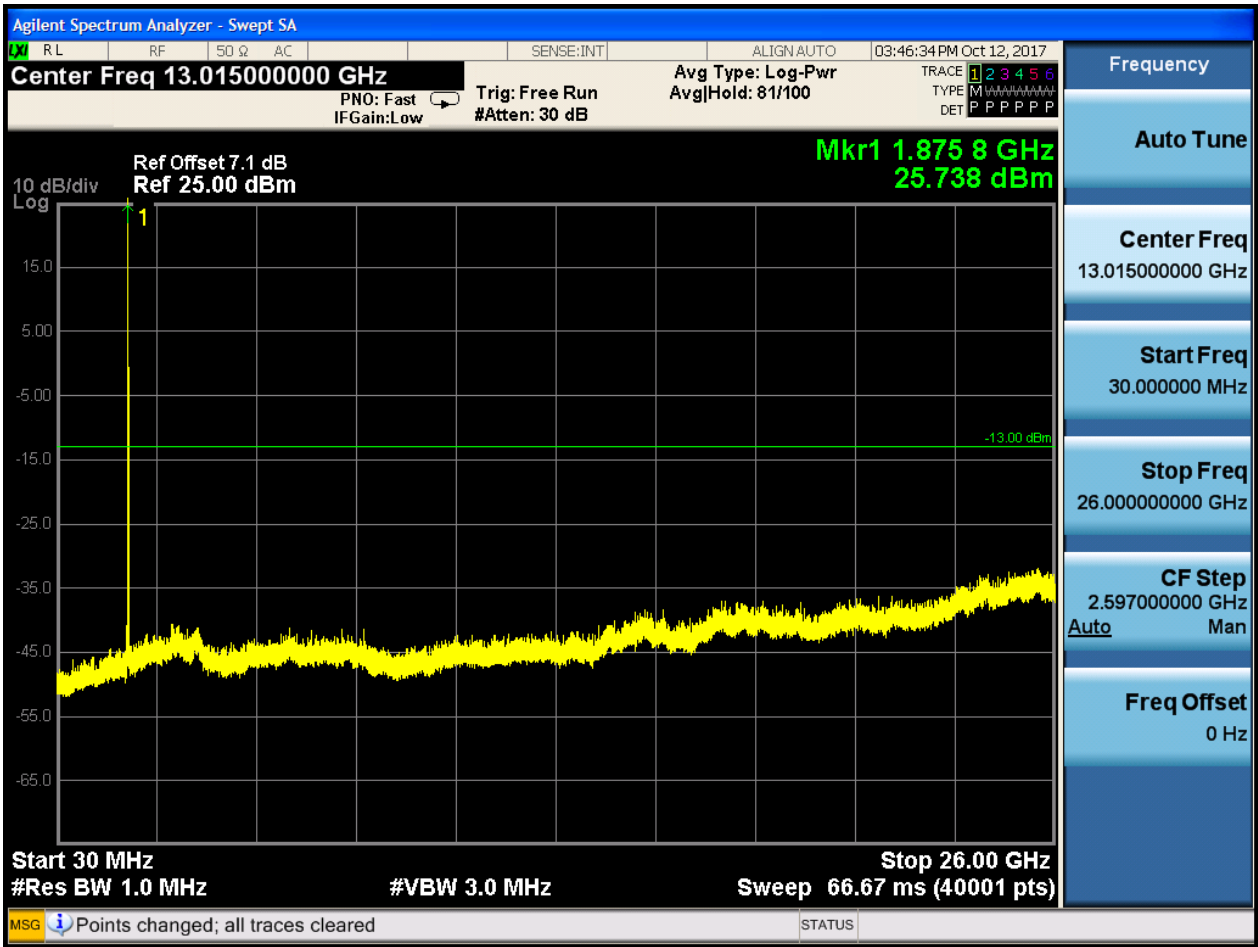

6.1.1.2.3.3.1 Test RB = RB1#0

6.1.1.2.4 Test Bandwidth = 10

6.1.1.2.4.1 Test Channel = LCH

6.1.1.2.4.1.1 Test RB = RB1#0

6.1.1.2.4.2 Test Channel = MCH

6.1.1.2.4.2.1 Test RB = RB1#0

6.1.1.2.4.3 Test Channel = HCH