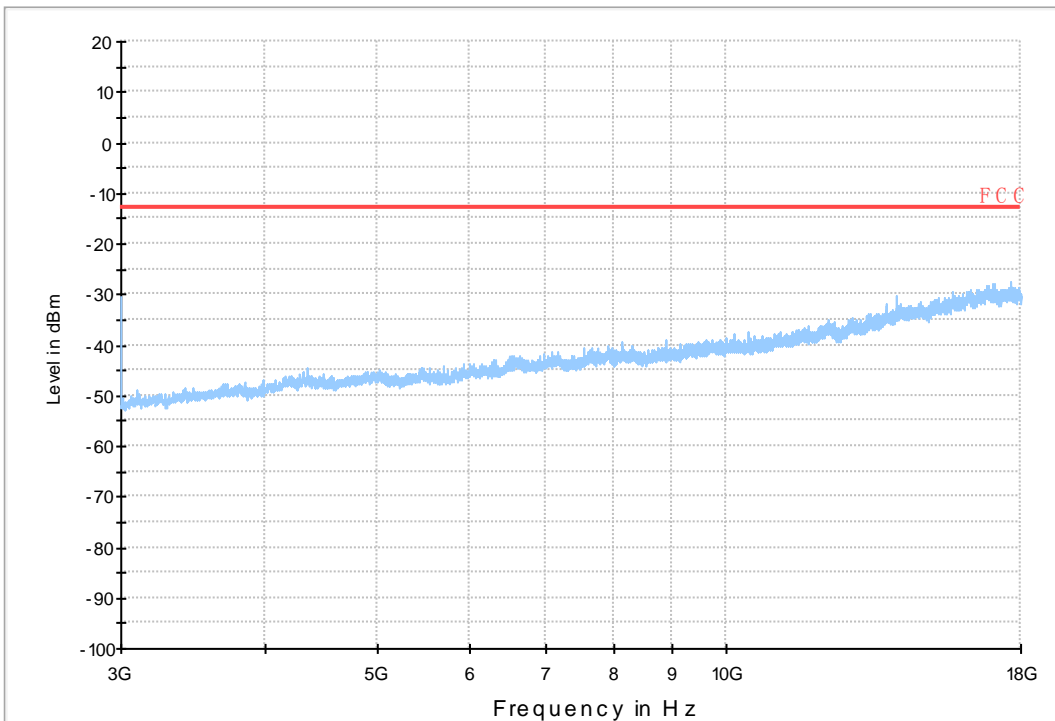

##### 7.1.1 Test Band = BAND2\_ANT1

##### 7.1.1.1 Test Bandwidth = 1.4

Copy of RSE-TX-DIRECTOR ABOVE 1.5G\_L

Copy of RSE-TX-DIRECTOR ABOVE 1.5G\_H