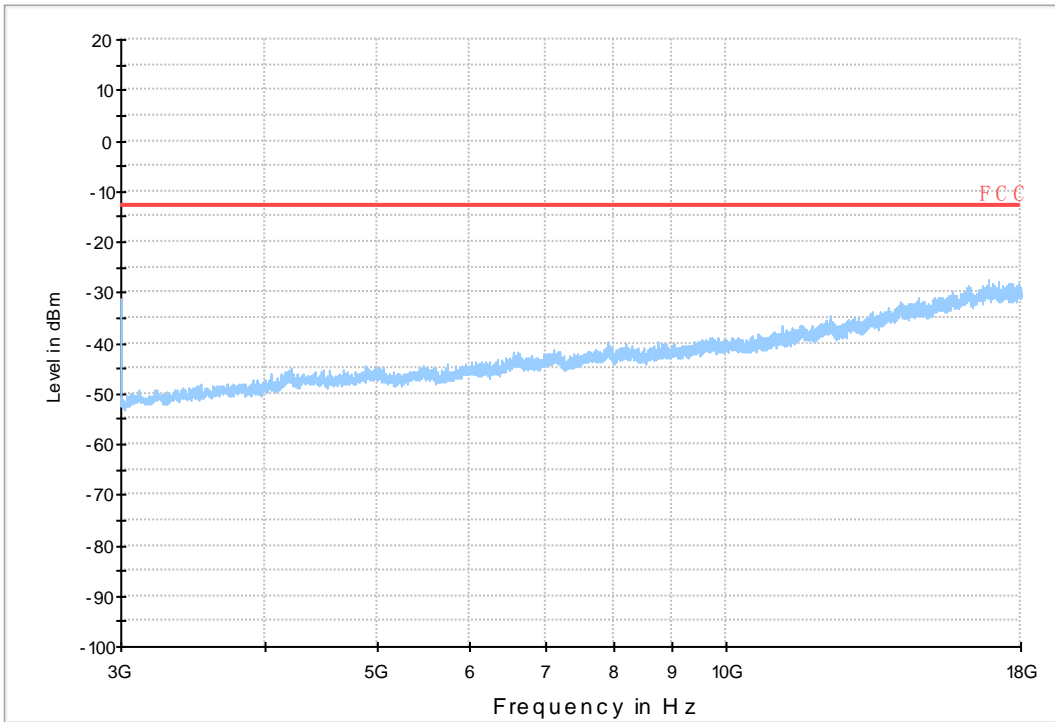

Copy of RSE-TX-DIRECTOR ABOVE 1.5G_H