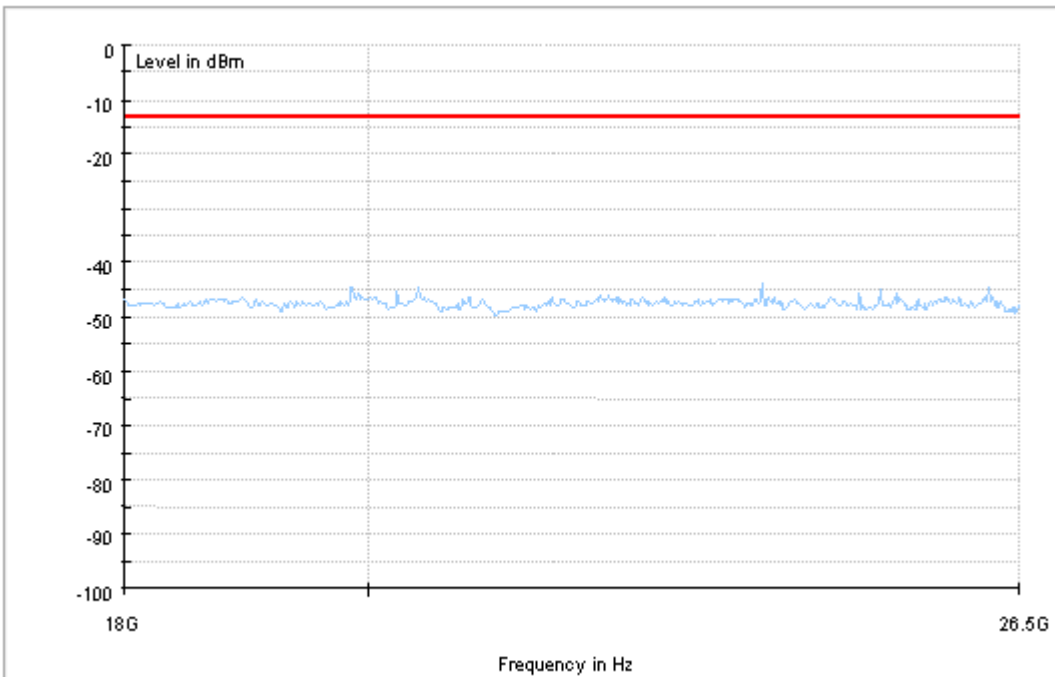

##### 7.1.1.1 Test Bandwidth = 1.4

Copy of RSE-TX-DIRECTOR ABOVE 1.5G\_L

Copy of RSE-TX-DIRECTOR ABOVE 1.5G\_H

### 7.1.1.2 Test Bandwidth = 20

Copy of RSE-TX-DIRECTOR ABOVE 1.5G\_L

Copy of RSE-TX-DIRECTOR ABOVE 1.5G\_H