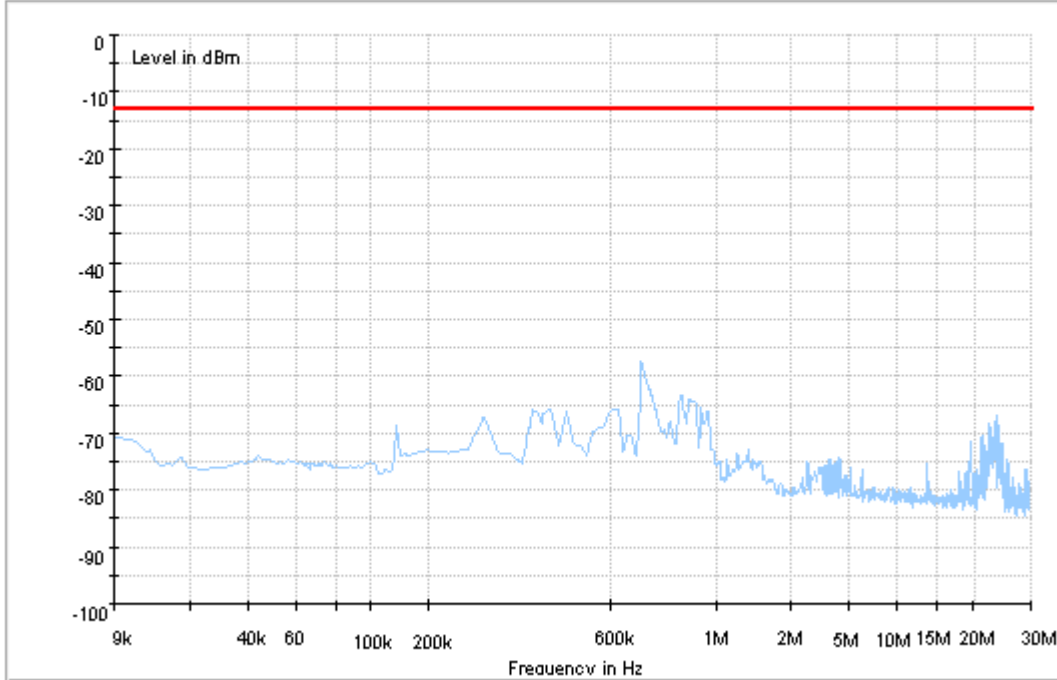

##### 7.1.1.1 Test Bandwidth = 1.4

Copy of RSE-TX-DIRECTOR ABOVE 1.5G\_L

Copy of RSE-TX-DIRECTOR ABOVE 1.5G\_H

### 7.1.1.2 Test Bandwidth = 20

Copy of RSE-TX-DIRECTOR ABOVE 1.5G\_L

Copy of RSE-TX-DIRECTOR ABOVE 1.5G\_H