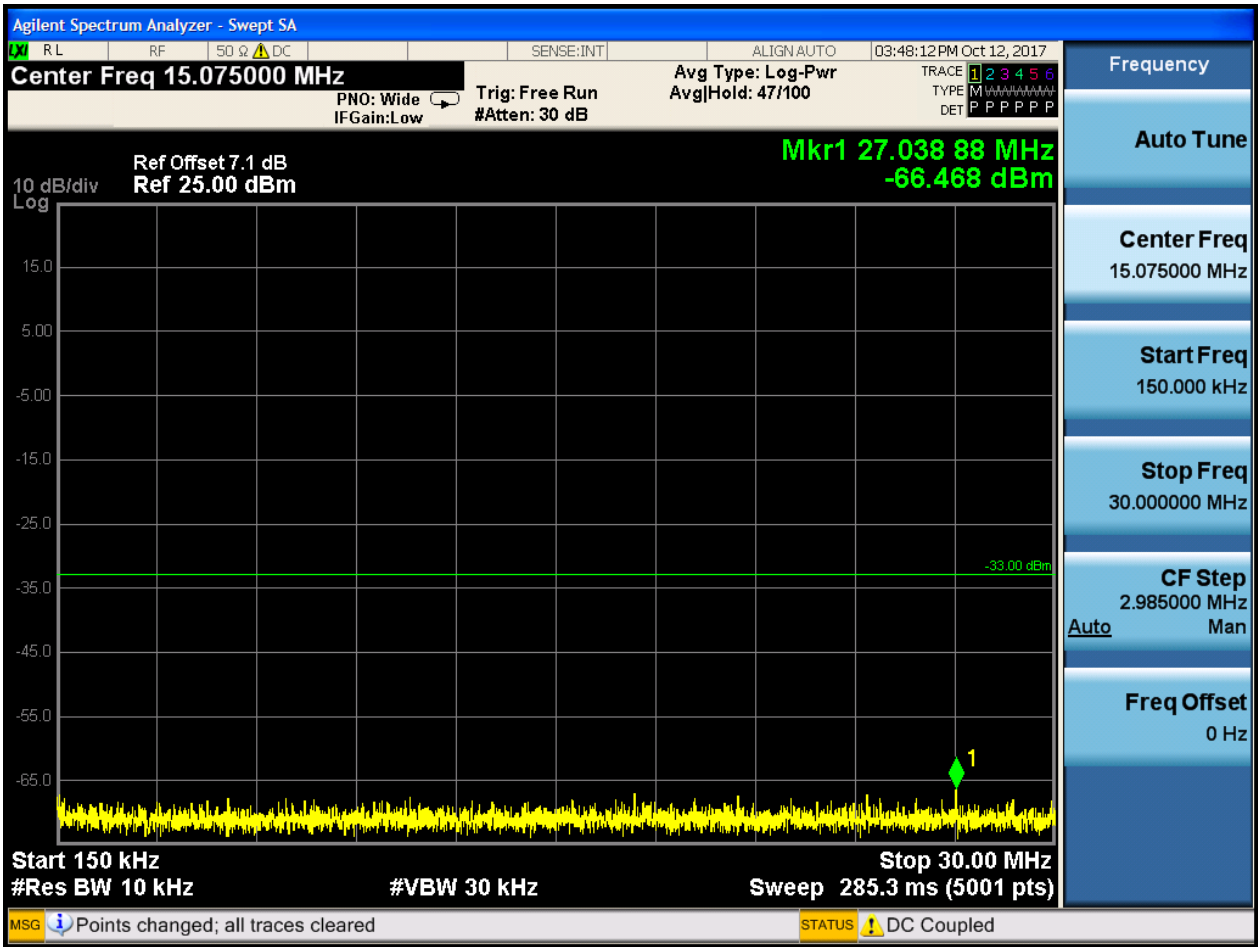

6.1.1.2.4.3.1 Test RB = RB1#0

6.1.1.2.5 Test Bandwidth = 15

6.1.1.2.5.1 Test Channel = LCH

6.1.1.2.5.1.1 Test RB = RB1#0

6.1.1.2.5.2 Test Channel = MCH

6.1.1.2.5.2.1 Test RB = RB1#0

6.1.1.2.5.3 Test Channel = HCH