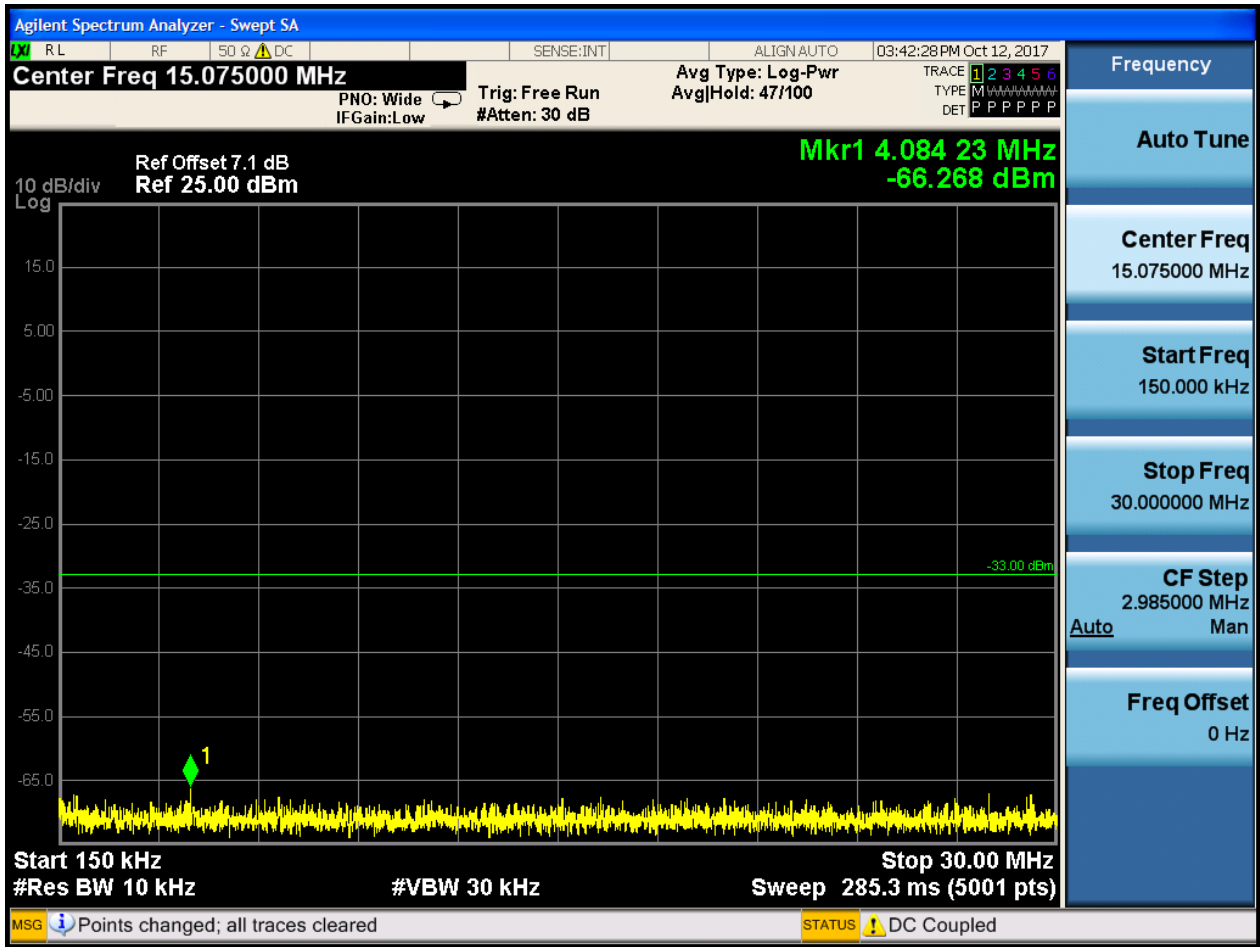

6.1.1.2.2.1 Test RB = RB1#0

6.1.1.2.2.3 Test Channel = HCH

6.1.1.2.2.3.1 Test RB = RB1#0

6.1.1.2.3 Test Bandwidth = 5

6.1.1.2.3.1 Test Channel = LCH

6.1.1.2.3.1.1 Test RB = RB1#0

6.1.1.2.3.3 Test Channel = HCH