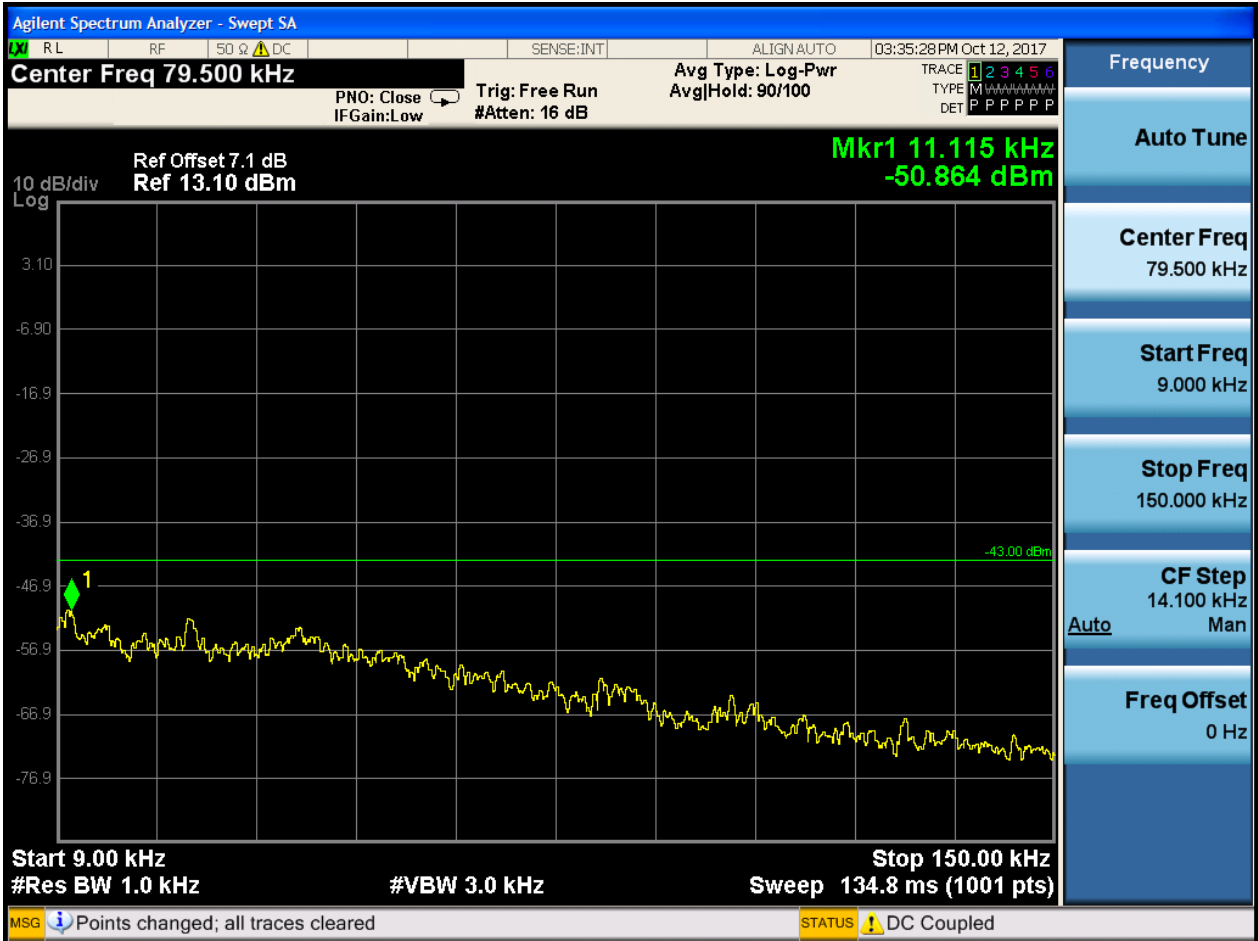

6.1.1.1.6.3 Test Channel = HCH

6.1.1.1.6.3.1 Test RB = RB1#0

6.1.1.2 Test Mode = LTE/TM2

6.1.1.2.1 Test Bandwidth = 1.4

6.1.1.2.1.1 Test Channel = LCH

6.1.1.2.1.1.1 Test RB = RB1#0

6.1.1.2.1.2 Test Channel = MCH