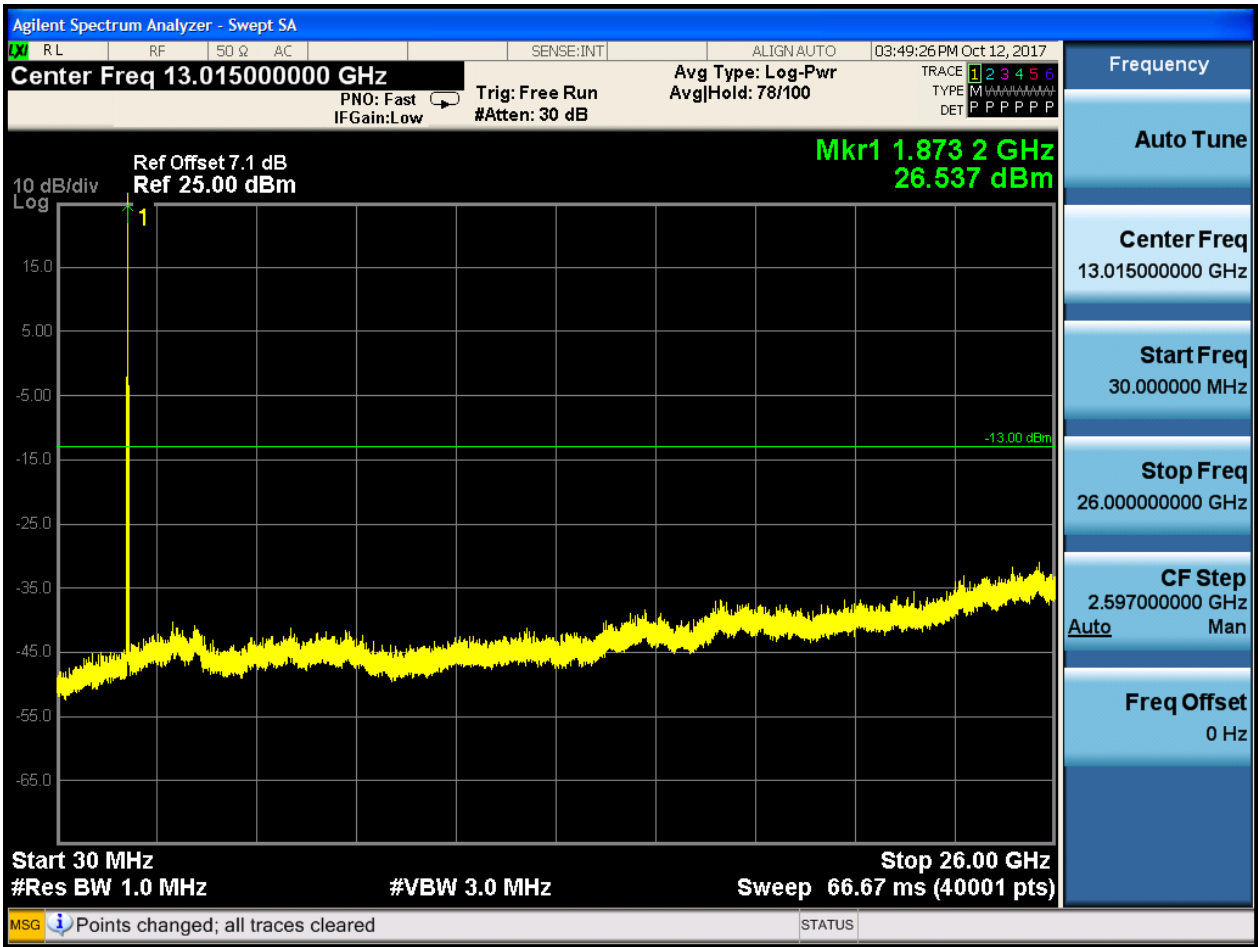

6.1.1.2.4.3.1 Test RB = RB1#0

6.1.1.2.5 Test Bandwidth = 15

6.1.1.2.5.1 Test Channel = LCH

6.1.1.2.5.1.1 Test RB = RB1#0

6.1.1.2.5.2 Test Channel = MCH

6.1.1.2.5.2.1 Test RB = RB1#0

6.1.1.2.5.3 Test Channel = HCH