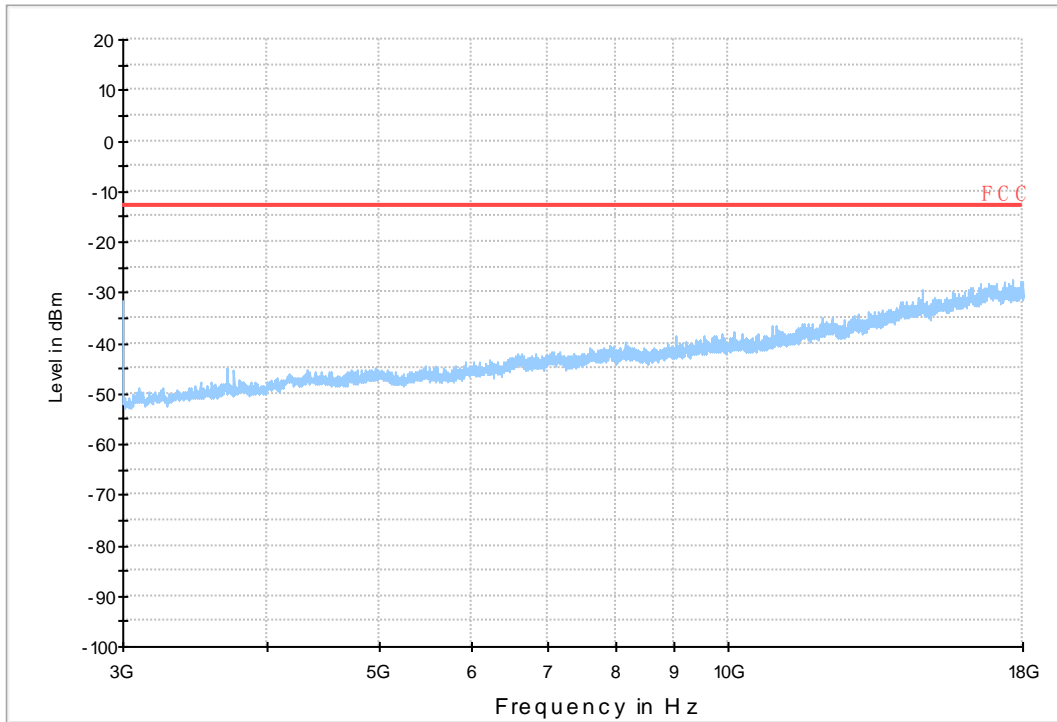

Copy of RSE-TX-DIRECTOR ABOVE 1.5G_H