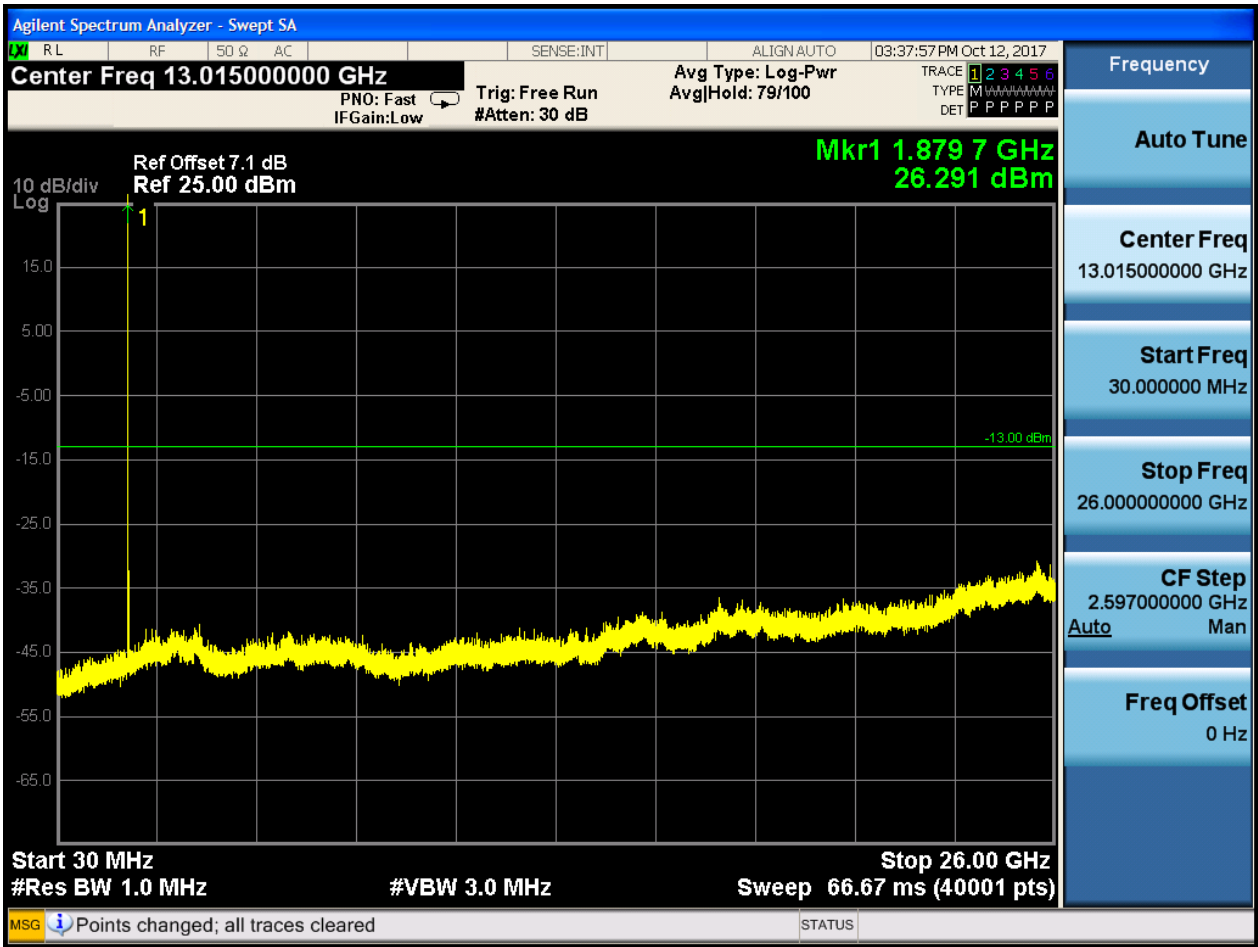

6.1.1.1.6.3 Test Channel = HCH

6.1.1.1.6.3.1 Test RB = RB1#0

6.1.1.2 Test Mode = LTE/TM2

6.1.1.2.1 Test Bandwidth = 1.4

6.1.1.2.1.1 Test Channel = LCH

6.1.1.2.1.1.1 Test RB = RB1#0

6.1.1.2.1.2 Test Channel = MCH

6.1.1.2.1.2.1 Test RB = RB1#0

6.1.1.2.1.3 Test Channel = HCH

6.1.1.2.1.3.1 Test RB = RB1#0

6.1.1.2.2 Test Bandwidth = 3

6.1.1.2.2.1 Test Channel = LCH

6.1.1.2.2.1.1 Test RB = RB1#0

6.1.1.2.2 Test Channel = MCH