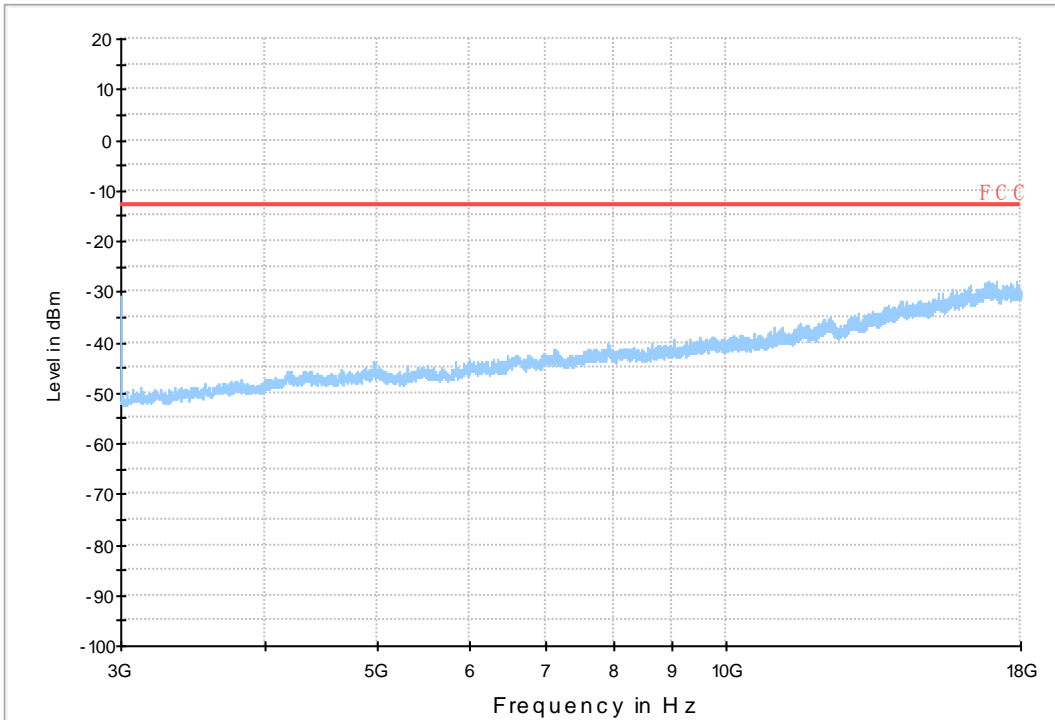

#### 7.1.2.1 Test Bandwidth = 1.4

Copy of RSE-TX-DIRECTOR ABOVE 1.5G\_L

Copy of RSE-TX-DIRECTOR ABOVE 1.5G\_H