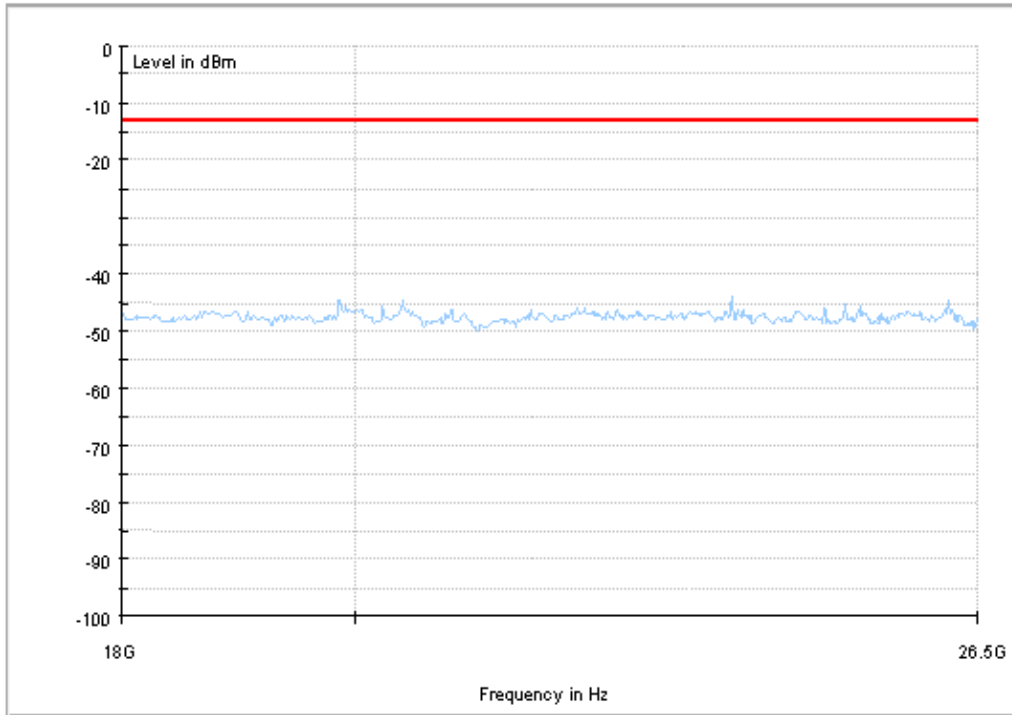

##### 7.1.1.1 Test Bandwidth = 1.4

Copy of RSE-TX-DIRECTOR ABOVE 1.5G\_L

Copy of RSE-TX-DIRECTOR ABOVE 1.5G\_H

### 7.1.1.2 Test Bandwidth = 20

Copy of RSE-TX-DIRECTOR ABOVE 1.5G\_L

Copy of RSE-TX-DIRECTOR ABOVE 1.5G\_H