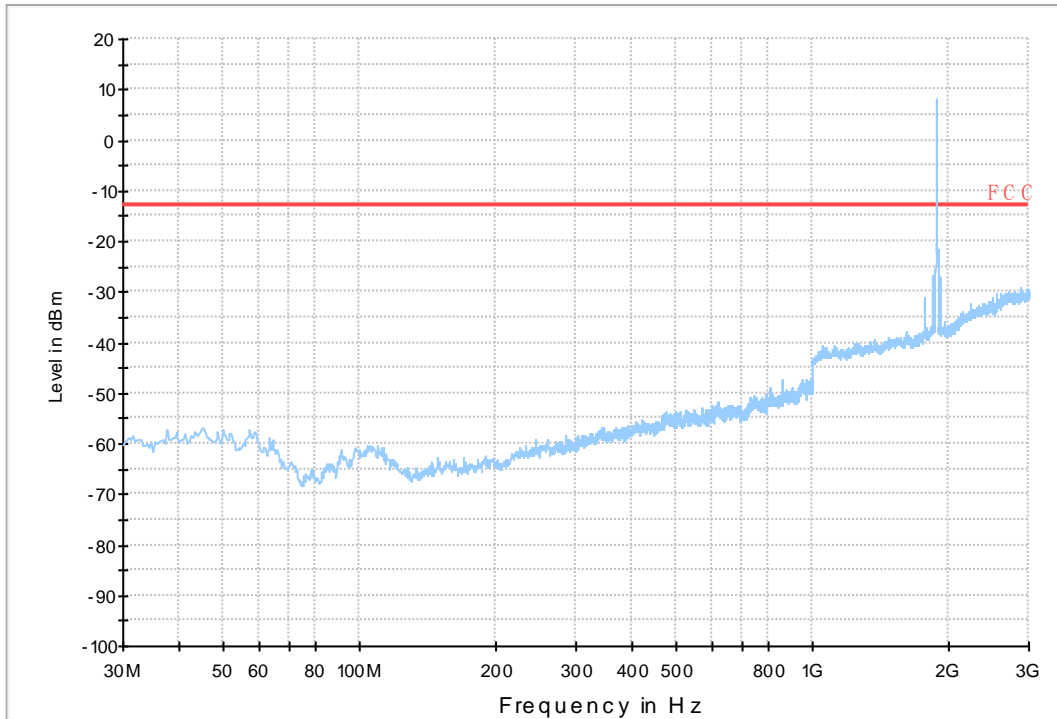

##### 7.1.1.1 Test Bandwidth = 1.4

Copy of RSE-TX-DIRECTOR ABOVE 1.5G\_L

Copy of RSE-TX-DIRECTOR ABOVE 1.5G\_H

### 7.1.1.2 Test Bandwidth = 20

Copy of RSE-TX-DIRECTOR ABOVE 1.5G\_L

Copy of RSE-TX-DIRECTOR ABOVE 1.5G\_H