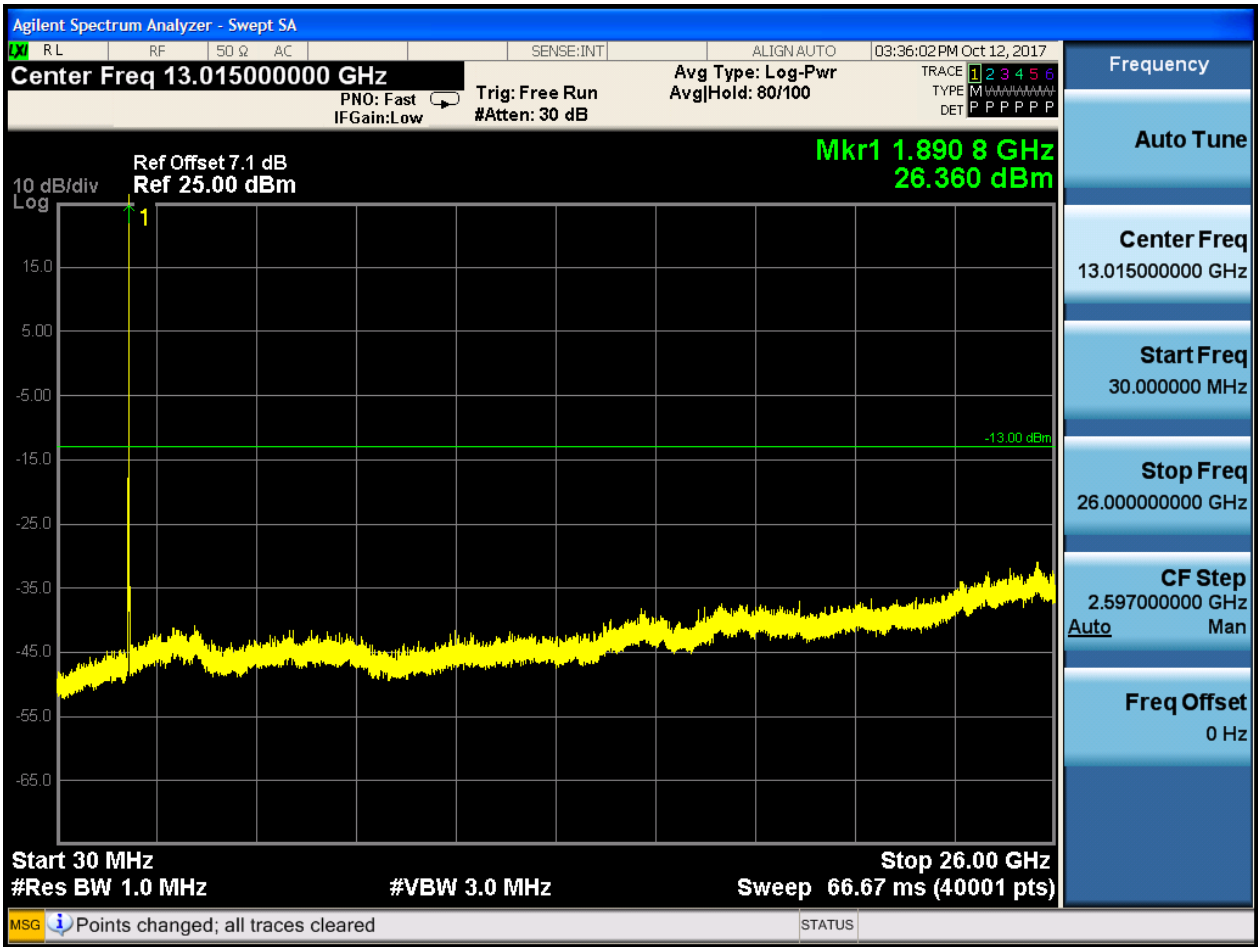

6.1.1.1.6.3 Test Channel = HCH

6.1.1.1.6.3.1 Test RB = RB1#0

6.1.1.2 Test Mode = LTE/TM2

6.1.1.2.1 Test Bandwidth = 1.4

6.1.1.2.1.1 Test Channel = LCH

6.1.1.2.1.1.1 Test RB = RB1#0

6.1.1.2.1.2 Test Channel = MCH

6.1.1.2.1.2.1 Test RB = RB1#0

6.1.1.2.1.3 Test Channel = HCH

6.1.1.2.1.3.1 Test RB = RB1#0

6.1.1.2.2 Test Bandwidth = 3

6.1.1.2.2.1 Test Channel = LCH

6.1.1.2.2.1.1 Test RB = RB1#0

6.1.1.2.2 Test Channel = MCH