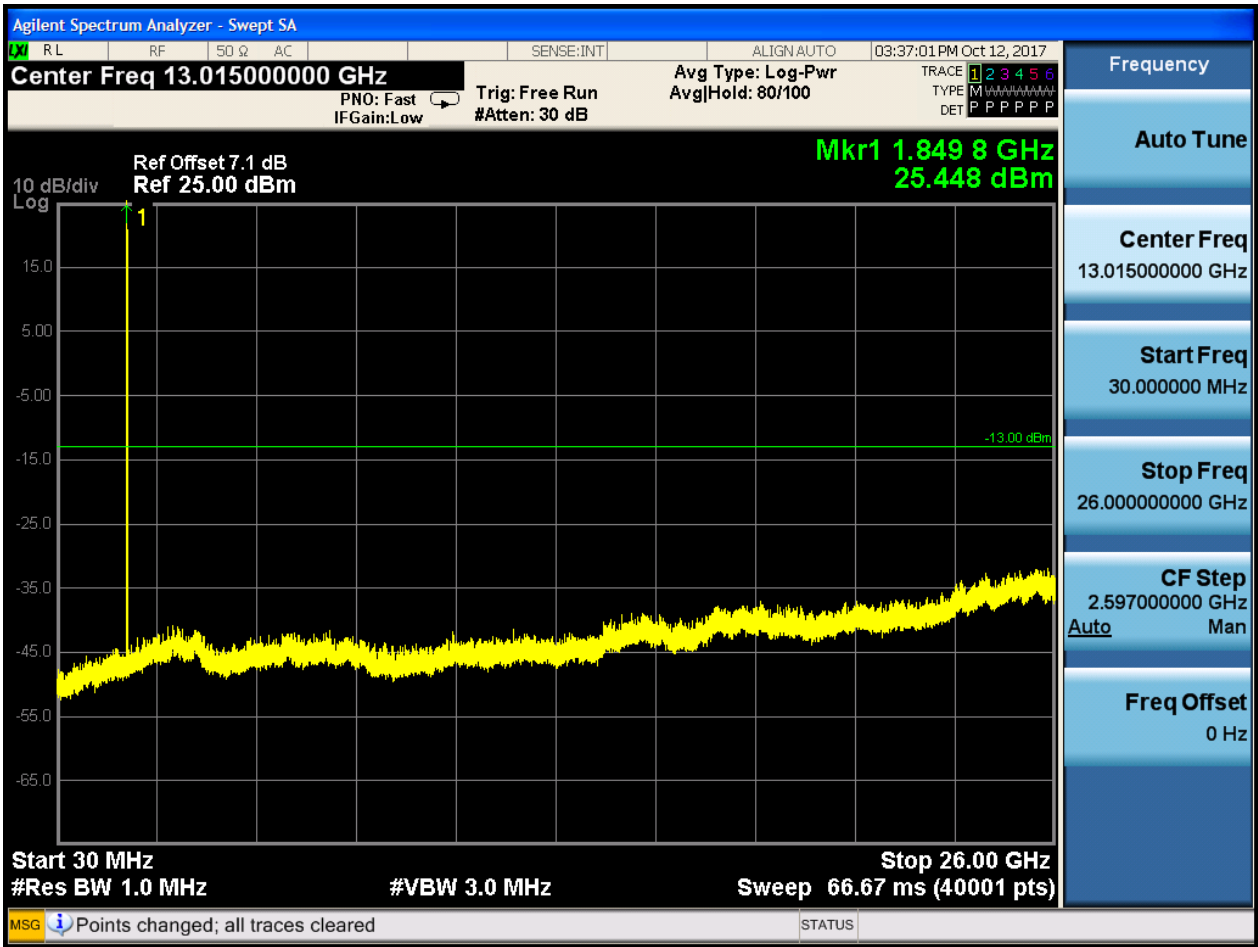

6.1.1.1.6.3 Test Channel = HCH

6.1.1.1.6.3.1 Test RB = RB1#0

6.1.1.2 Test Mode = LTE/TM2

6.1.1.2.1 Test Bandwidth = 1.4

6.1.1.2.1.1 Test Channel = LCH

6.1.1.2.1.1.1 Test RB = RB1#0

6.1.1.2.1.2 Test Channel = MCH