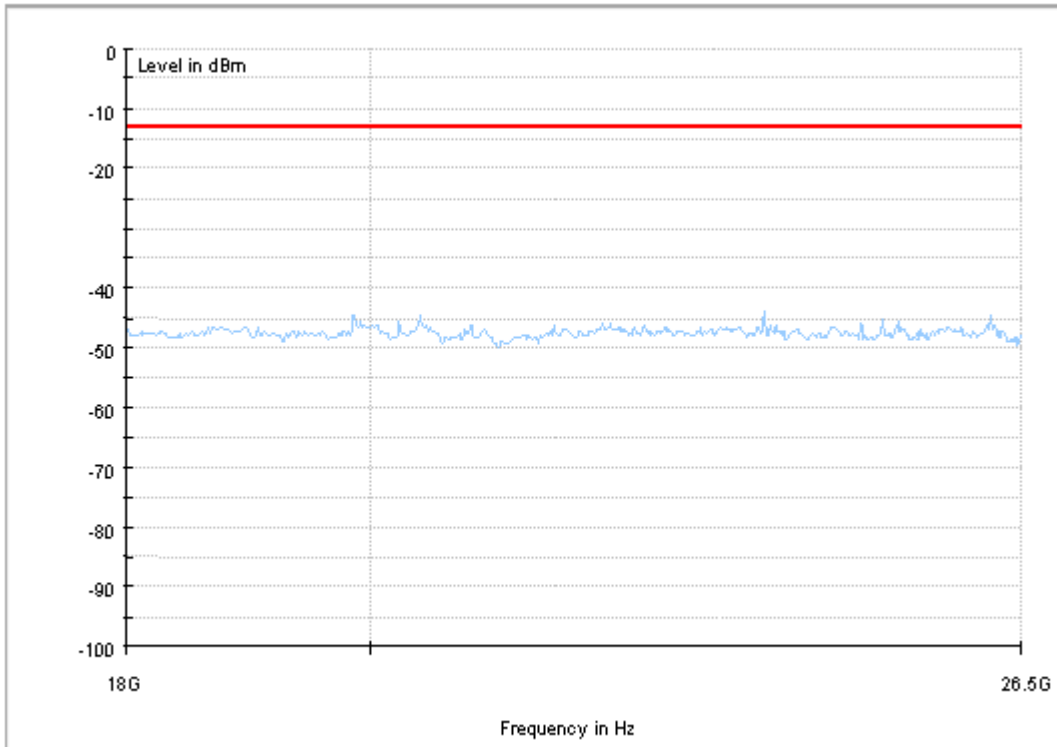

#### 7.1.2.1 Test Bandwidth = 1.4

Copy of RSE-TX-DIRECTOR ABOVE 1.5G\_L

Copy of RSE-TX-DIRECTOR ABOVE 1.5G\_H

### 7.1.2.2 Test Bandwidth = 20

Copy of RSE-TX-DIRECTOR ABOVE 1.5G\_L

Copy of RSE-TX-DIRECTOR ABOVE 1.5G\_H