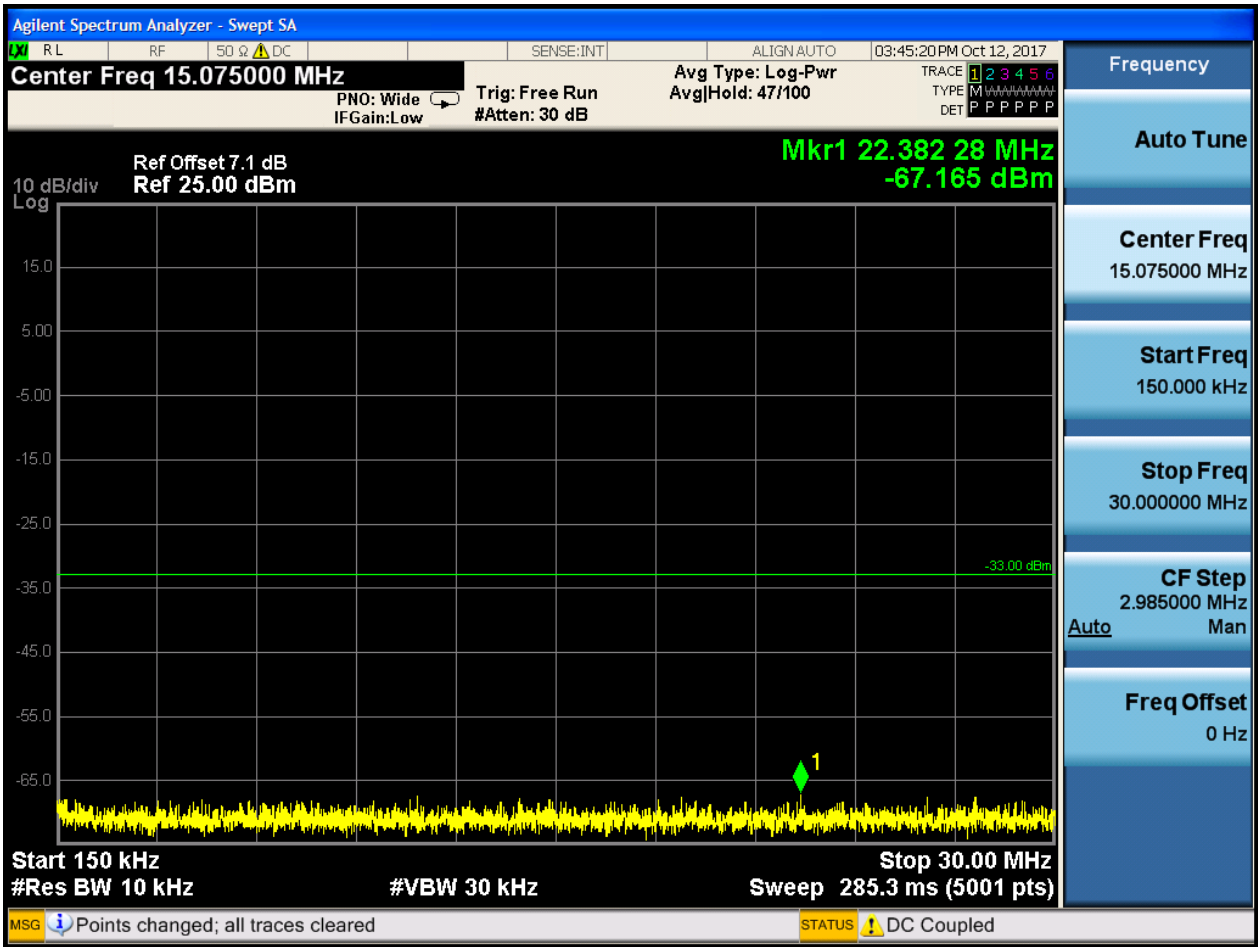

6.1.1.2.3.3.1 Test RB = RB1#0

6.1.1.2.4 Test Bandwidth = 10

6.1.1.2.4.1 Test Channel = LCH

6.1.1.2.4.1.1 Test RB = RB1#0

6.1.1.2.4.2 Test Channel = MCH

6.1.1.2.4.2.1 Test RB = RB1#0

6.1.1.2.4.3 Test Channel = HCH