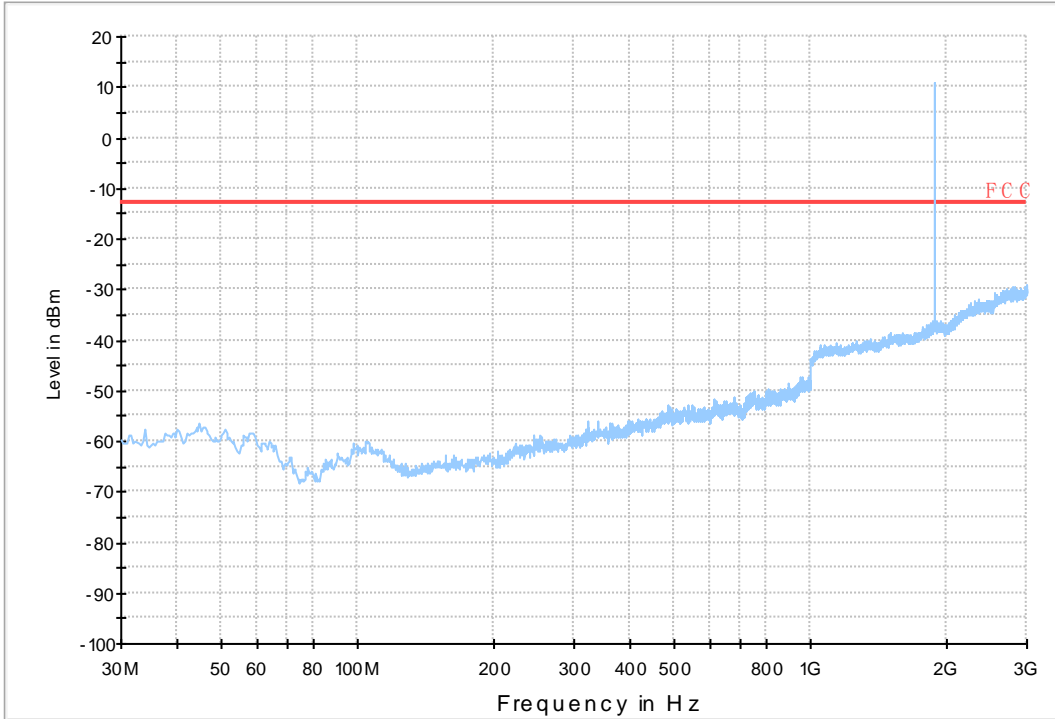

Copy of RSE-TX-DIRECTOR ABOVE 1.5G_H