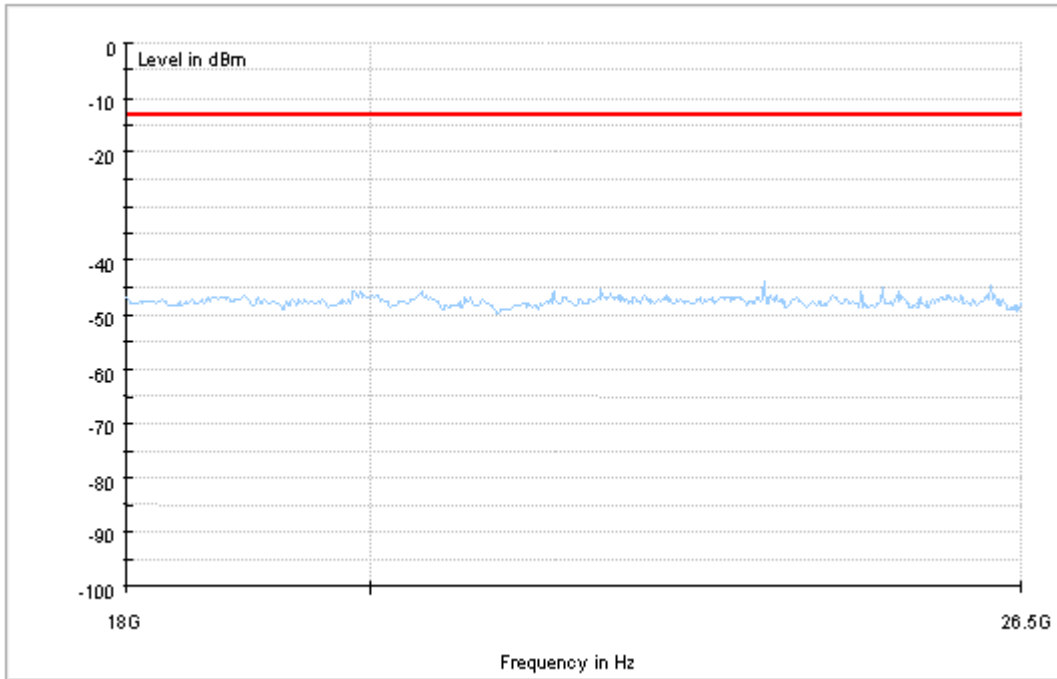

#### 7.1.2.1 Test Bandwidth = 1.4

Copy of RSE-TX-DIRECTOR ABOVE 1.5G\_L

Copy of RSE-TX-DIRECTOR ABOVE 1.5G\_H

### 7.1.2.2 Test Bandwidth = 20

Copy of RSE-TX-DIRECTOR ABOVE 1.5G\_L

Copy of RSE-TX-DIRECTOR ABOVE 1.5G\_H