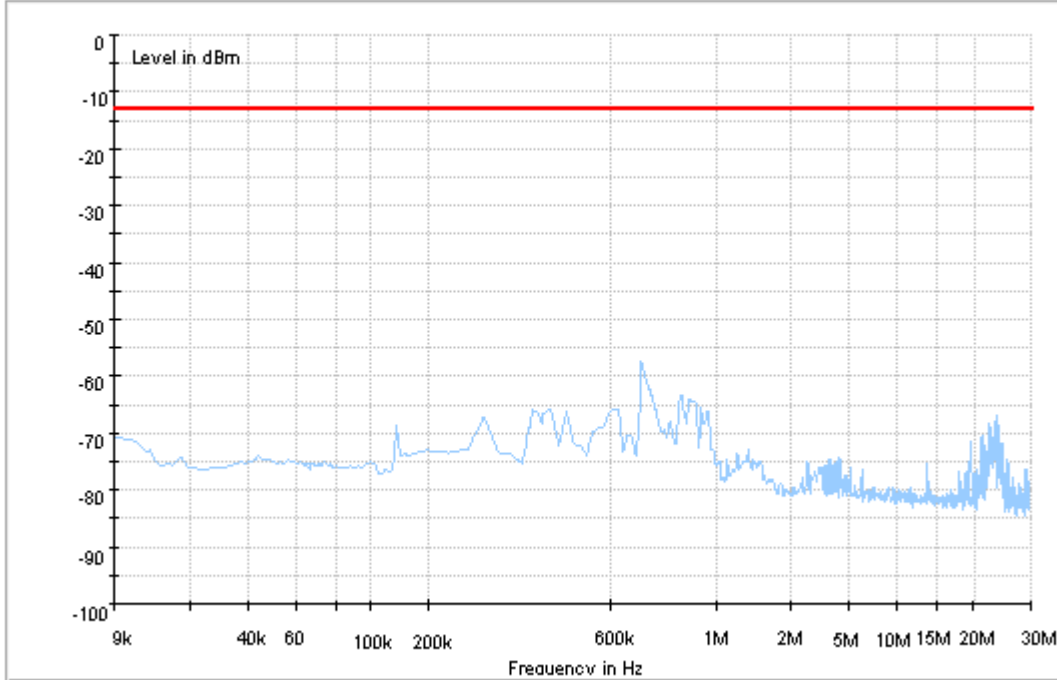

#### 7.1.2.1 Test Bandwidth = 1.4

Copy of RSE-TX-DIRECTOR ABOVE 1.5G\_L

Copy of RSE-TX-DIRECTOR ABOVE 1.5G\_H

### 7.1.2.2 Test Bandwidth = 20

Copy of RSE-TX-DIRECTOR ABOVE 1.5G\_L

Copy of RSE-TX-DIRECTOR ABOVE 1.5G\_H