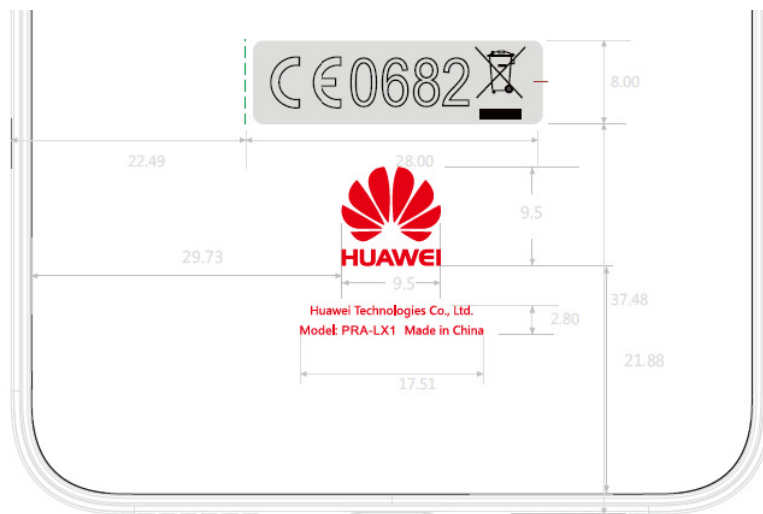

Label & Label Location:

Electrical label: setting/about phone/certification logos

Emergency calls only

   7:53 PM

 Certification logos

United States of America
FCC ID:QISPRA-LX1

Huawei Technologies Co., Ltd.
Model:PRA-LX1 Made in China