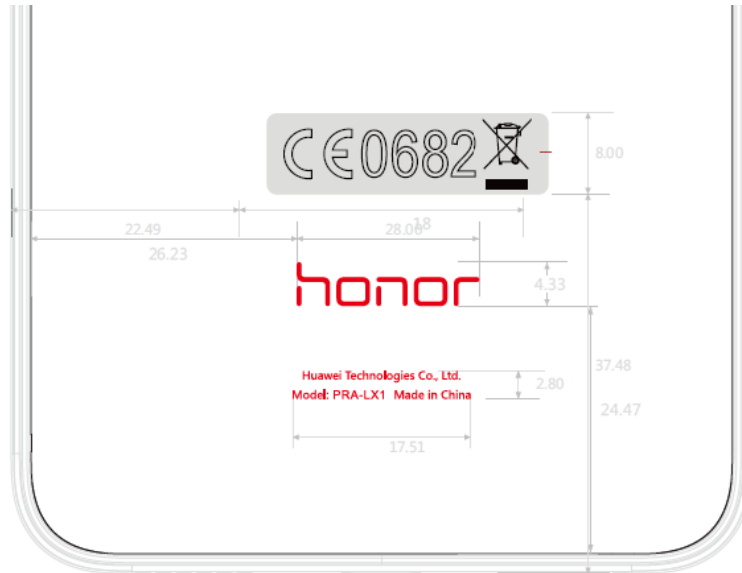

Label & Label Location:

Electrical label: setting/about phone/certification logos

Emergency calls only

   7:53 PM

 Certification logos

United States of America
FCC ID:QISPRA-LX1

Huawei Technologies Co., Ltd.
Model:PRA-LX1 Made in China