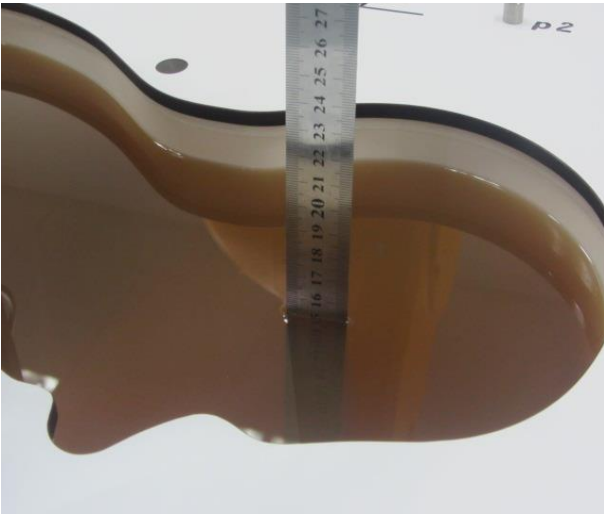

Appendix D. Photo documentation

Table of contents
Test Facility
Test Positions
Liquid depth

Test Facility

Photo 1: Measurement System DASYS

Test Positions

Photo 2: Front View

Photo 3: Back View

Photo 4: Left Cheek

Photo 5: Left tilt

Photo 6: Right Cheek

Photo 7: Right tilt

Photo 8: Front Side 15mm

Photo 9: Back Side 15mm

Photo 10: Front Side 10mm

Photo 11: Back Side 10mm

Photo 12: Left Side 10mm

Photo 13: Right Side 10mm

Photo 14: Top Side 10mm

Photo 15: Bottom Side 10mm

Liquid depth

Photo 16: HBBL600-6000MHz Depth (15.1cm)

Photo 17: MBBL600-6000MHz Depth (15.2cm)