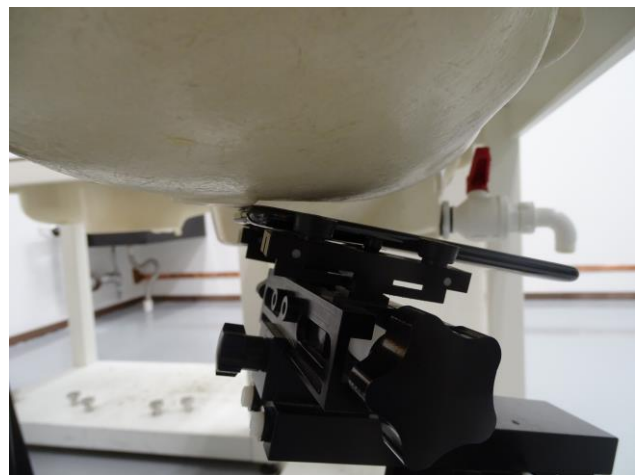

Appendix D. Photo documentation

Table of contents
Test Facility
Test Positions
Liquid depth

Test Facility

Photo 1: Measurement System DASYS

Test Positions

Photo 2: Front View

Photo 3: Back View

Photo 4: Left Cheek

Photo 5: Left tilt

Photo 6: Right Cheek

Photo 7: Right tilt

Photo 8: Front Side 15mm

Photo 9: Back Side 15mm

Photo 10: Front Side 10mm

Photo 11: Back Side 10mm

Photo 12: Left Side 10mm

Photo 13: Right Side 10mm

Photo 14: Top Side 10mm

Photo 15: Bottom Side 10mm

Liquid depth

Photo 16: HBBL600-6000MHz Depth (15.1cm)

Photo 17: MBBL600-6000MHz Depth (15.2cm)