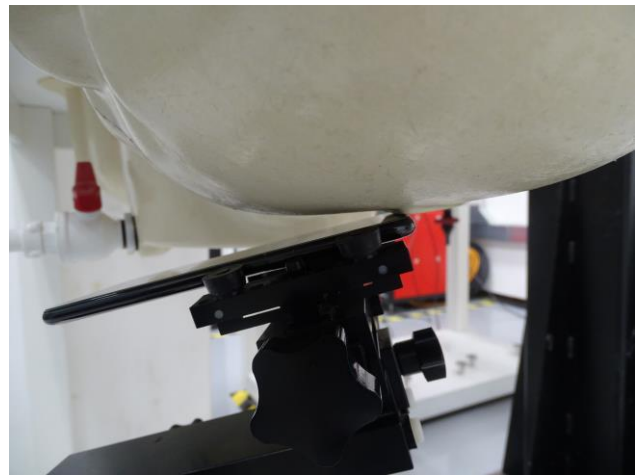

Appendix D. Photo documentation

Table of contents
Test Facility
Test Positions
Liquid depth

Test Facility

Photo 1: Measurement System DASYS

Test Positions

Photo 2: Front View

Photo 3: Back View

Photo 4: Left Cheek

Photo 5: Left tilt

Photo 6: Right Cheek

Photo 7: Right tilt

Photo 8: Front Side 15mm

Photo 9: Back Side 15mm

Photo 10: Front Side 10mm

Photo 11: Back Side 10mm

Photo 12: Left Side 10mm

Photo 13: Right Side 10mm

Photo 14: Top Side 10mm

Photo 15: Bottom Side 10mm

Liquid depth

Photo 16: HBBL600-6000MHz Depth (15.1cm)

Photo 17: MBBL600-6000MHz Depth (15.2cm)