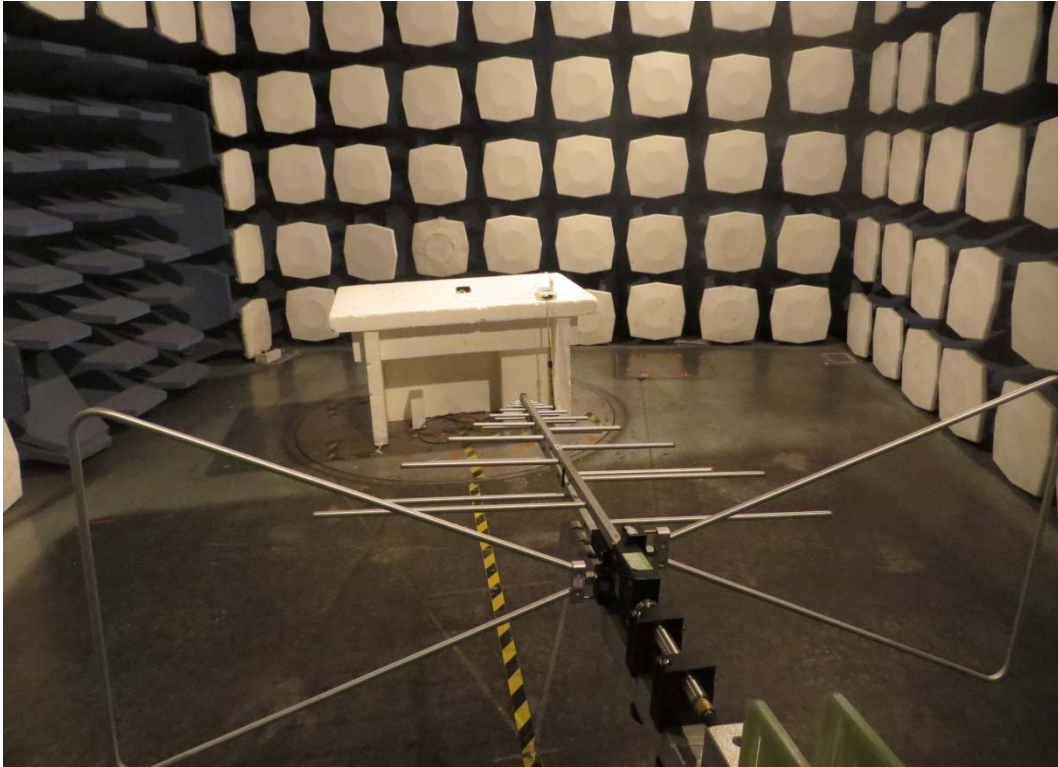

## ANNEX A: Part15E Test Setup

### A.1 Test Setup

30M Hz-1GHz

Above 1GHz

**Picture 1 Radiated Emission Test Setup**

**Picture 2 Conducted Emission Test Setup**