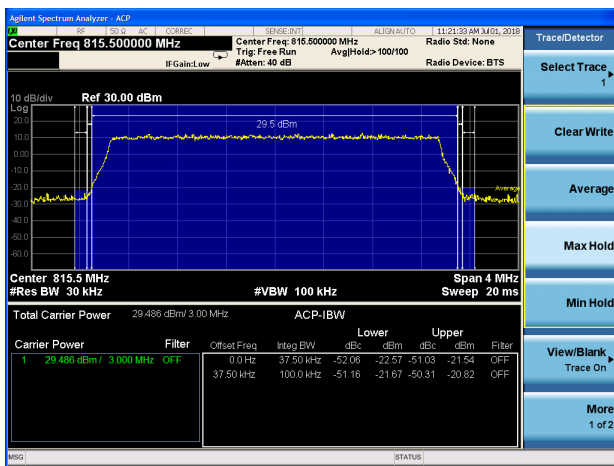

LTE Band 26 QPSK 10MHz CH-Middle 1RB

LTE Band 26 QPSK 10MHz CH-Middle 100%RB

LTE Band 26 16QAM 1.4MHz CH-Low 1RB

LTE Band 26 16QAM 1.4MHz CH-High 1RB

LTE Band 26 16QAM 1.4MHz CH-Low 100%RB

LTE Band 26 16QAM 1.4MHz CH-High 100%RB

LTE Band 26 16QAM 3MHz CH-Low 1RB

LTE Band 26 16QAM 3MHz CH-High 1RB

LTE Band 26 16QAM 3MHz CH-Low 100%RB

LTE Band 26 16QAM 3MHz CH-High 100%RB

LTE Band 26 16QAM 5MHz CH-Low 1RB

LTE Band 26 16QAM 5MHz CH-High 1RB