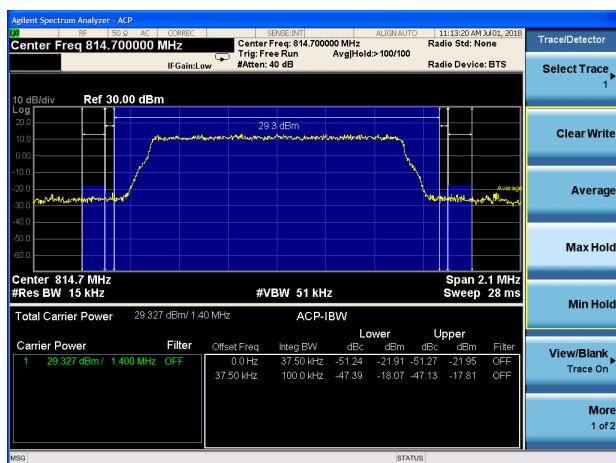

LTE Band 26 QPSK 10MHz CH-Middle 1RB

LTE Band 26 QPSK 10MHz CH-Middle 100%RB

LTE Band 26 16QAM 1.4MHz CH-Low 1RB

LTE Band 26 16QAM 1.4MHz CH-High 1RB

LTE Band 26 16QAM 1.4MHz CH-Low 100%RB

LTE Band 26 16QAM 1.4MHz CH-High 100%RB

LTE Band 26 16QAM 3MHz CH-Low 1RB

LTE Band 26 16QAM 3MHz CH-High 1RB

LTE Band 26 16QAM 3MHz CH-Low 100%RB

LTE Band 26 16QAM 3MHz CH-High 100%RB

LTE Band 26 16QAM 5MHz CH-Low 1RB

LTE Band 26 16QAM 5MHz CH-High 1RB