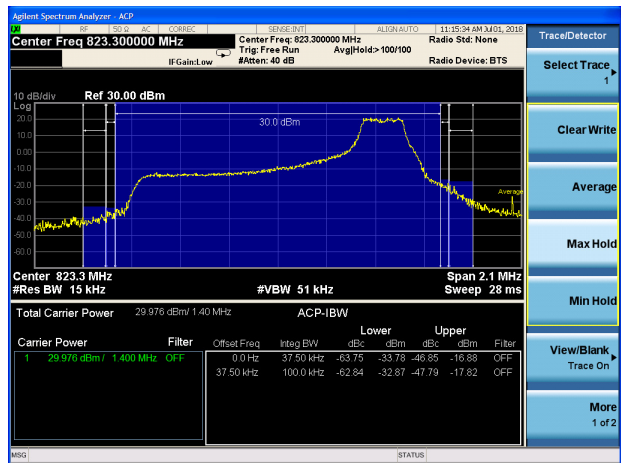

LTE Band 26 QPSK 10MHz CH-Middle 1RB

LTE Band 26 QPSK 10MHz CH-Middle 100%RB

LTE Band 26 16QAM 1.4MHz CH-Low 1RB

LTE Band 26 16QAM 1.4MHz CH-High 1RB

LTE Band 26 16QAM 1.4MHz CH-Low 100%RB

LTE Band 26 16QAM 1.4MHz CH-High 100%RB

LTE Band 26 16QAM 3MHz CH-Low 1RB

LTE Band 26 16QAM 3MHz CH-High 1RB

LTE Band 26 16QAM 3MHz CH-Low 100%RB

LTE Band 26 16QAM 3MHz CH-High 100%RB

LTE Band 26 16QAM 5MHz CH-Low 1RB

LTE Band 26 16QAM 5MHz CH-High 1RB