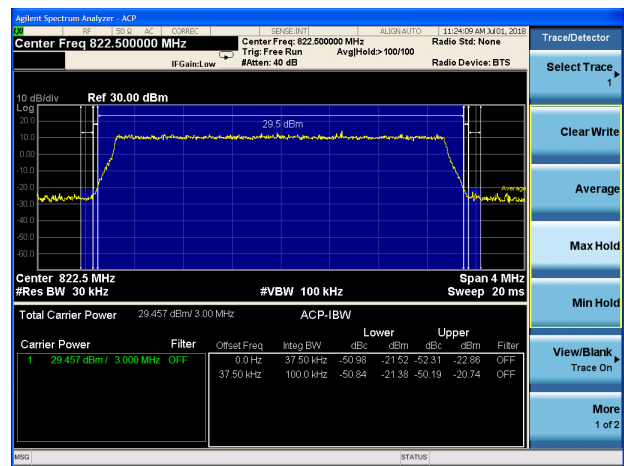

LTE Band 26 16QAM 3MHz CH-Low 1RB

LTE Band 26 16QAM 3MHz CH-High 1RB

LTE Band 26 16QAM 3MHz CH-Low 100%RB

LTE Band 26 16QAM 3MHz CH-High 100%RB

LTE Band 26 16QAM 5MHz CH-Low 1RB

LTE Band 26 16QAM 5MHz CH-High 1RB