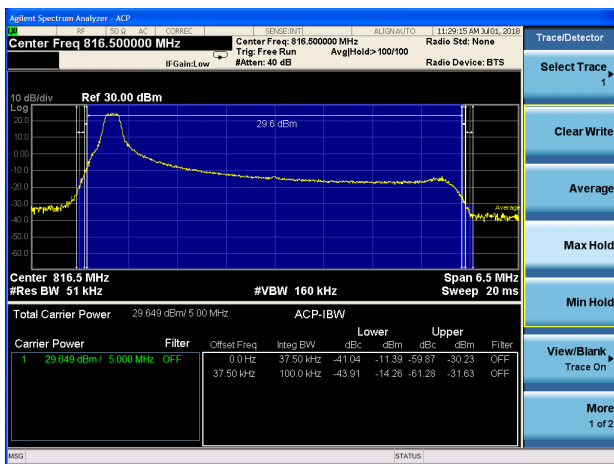

LTE Band 26 16QAM 3MHz CH-Low 1RB

LTE Band 26 16QAM 3MHz CH-High 1RB

LTE Band 26 16QAM 3MHz CH-Low 100%RB

LTE Band 26 16QAM 3MHz CH-High 100%RB

LTE Band 26 16QAM 5MHz CH-Low 1RB

LTE Band 26 16QAM 5MHz CH-High 1RB