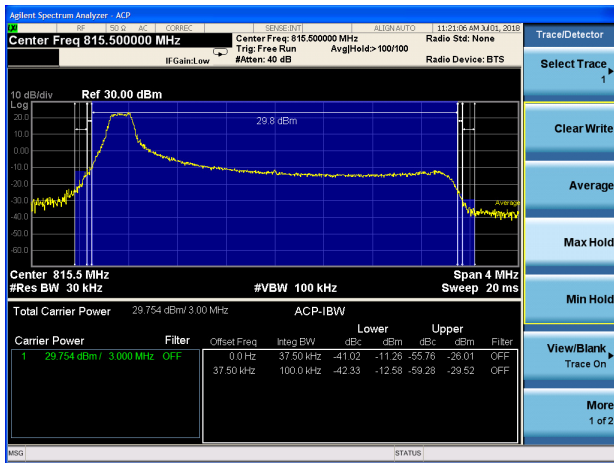

LTE Band 26 QPSK 10MHz CH-Middle 1RB

LTE Band 26 QPSK 10MHz CH-Middle 100%RB

LTE Band 26 16QAM 1.4MHz CH-Low 1RB

LTE Band 26 16QAM 1.4MHz CH-High 1RB

LTE Band 26 16QAM 1.4MHz CH-Low 100%RB

LTE Band 26 16QAM 1.4MHz CH-High 100%RB

LTE Band 26 16QAM 3MHz CH-Low 1RB

LTE Band 26 16QAM 3MHz CH-High 1RB

LTE Band 26 16QAM 3MHz CH-Low 100%RB

LTE Band 26 16QAM 3MHz CH-High 100%RB

LTE Band 26 16QAM 5MHz CH-Low 1RB

LTE Band 26 16QAM 5MHz CH-High 1RB