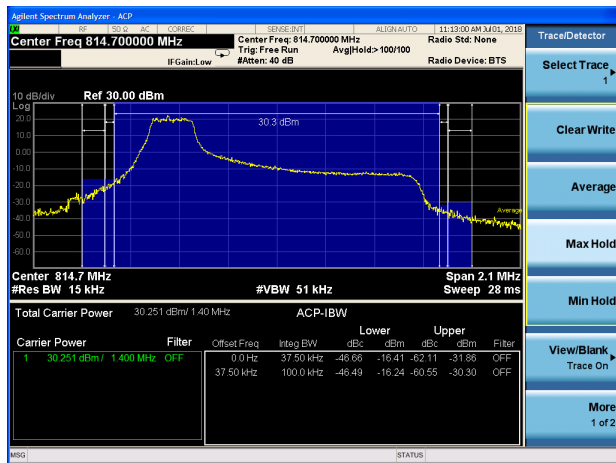

LTE Band 26 QPSK 10MHz CH-Middle 1RB

LTE Band 26 QPSK 10MHz CH-Middle 100%RB

LTE Band 26 16QAM 1.4MHz CH-Low 1RB

LTE Band 26 16QAM 1.4MHz CH-High 1RB

LTE Band 26 16QAM 1.4MHz CH-Low 100%RB

LTE Band 26 16QAM 1.4MHz CH-High 100%RB

LTE Band 26 16QAM 3MHz CH-Low 1RB

LTE Band 26 16QAM 3MHz CH-High 1RB

LTE Band 26 16QAM 3MHz CH-Low 100%RB

LTE Band 26 16QAM 3MHz CH-High 100%RB

LTE Band 26 16QAM 5MHz CH-Low 1RB

LTE Band 26 16QAM 5MHz CH-High 1RB