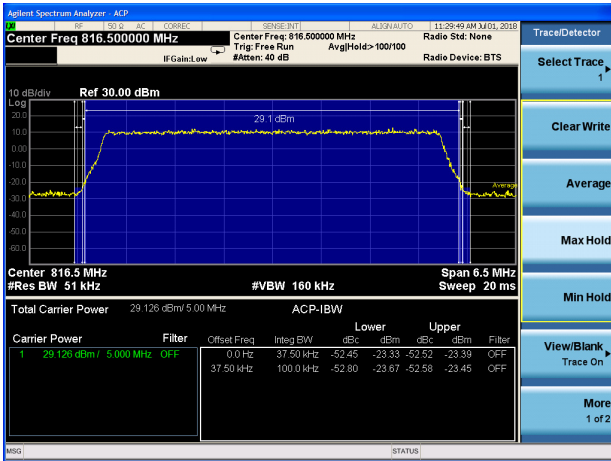

LTE Band 26 16QAM 3MHz CH-Low 1RB

LTE Band 26 16QAM 3MHz CH-High 1RB

LTE Band 26 16QAM 3MHz CH-Low 100%RB

LTE Band 26 16QAM 3MHz CH-High 100%RB

LTE Band 26 16QAM 5MHz CH-Low 1RB

LTE Band 26 16QAM 5MHz CH-High 1RB

LTE Band 26 16QAM 5MHz CH-Low 100%RB

LTE Band 26 16QAM 5MHz CH-High 100%RB

LTE Band 26 16QAM 10MHz CH-Middle 1RB

LTE Band 26 16QAM 10MHz CH-Middle 100%RB