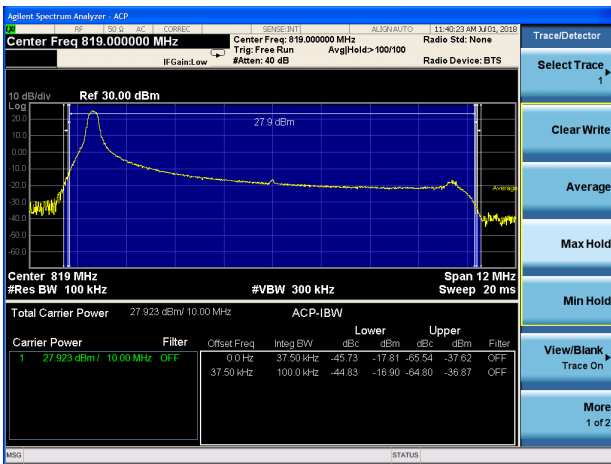

LTE Band 26 16QAM 3MHz CH-Low 1RB

LTE Band 26 16QAM 3MHz CH-High 1RB

LTE Band 26 16QAM 3MHz CH-Low 100%RB

LTE Band 26 16QAM 3MHz CH-High 100%RB

LTE Band 26 16QAM 5MHz CH-Low 1RB

LTE Band 26 16QAM 5MHz CH-High 1RB

LTE Band 26 16QAM 5MHz CH-Low 100%RB

LTE Band 26 16QAM 5MHz CH-High 100%RB

LTE Band 26 16QAM 10MHz CH-Middle 1RB

LTE Band 26 16QAM 10MHz CH-Middle 100%RB