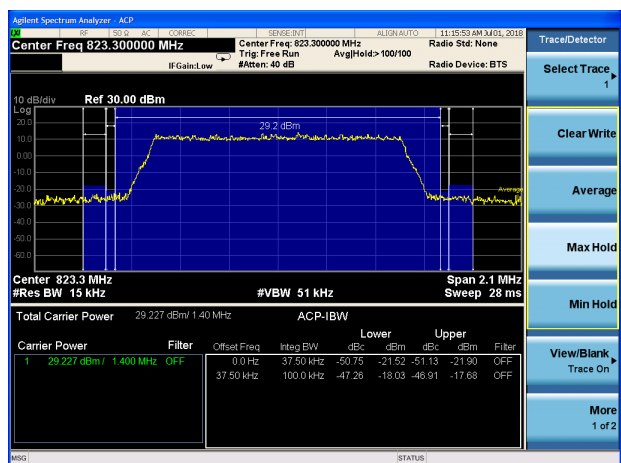

LTE Band 26 QPSK 10MHz CH-Middle 1RB

LTE Band 26 QPSK 10MHz CH-Middle 100%RB

LTE Band 26 16QAM 1.4MHz CH-Low 1RB

LTE Band 26 16QAM 1.4MHz CH-High 1RB

LTE Band 26 16QAM 1.4MHz CH-Low 100%RB

LTE Band 26 16QAM 1.4MHz CH-High 100%RB

LTE Band 26 16QAM 3MHz CH-Low 1RB

LTE Band 26 16QAM 3MHz CH-High 1RB

LTE Band 26 16QAM 3MHz CH-Low 100%RB

LTE Band 26 16QAM 3MHz CH-High 100%RB

LTE Band 26 16QAM 5MHz CH-Low 1RB

LTE Band 26 16QAM 5MHz CH-High 1RB