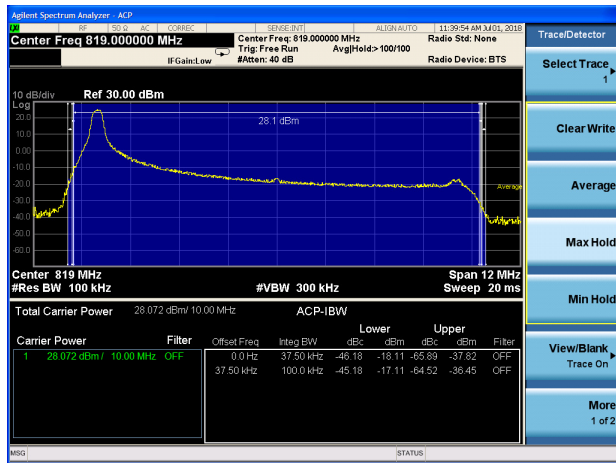

LTE Band 26 QPSK 10MHz CH-Middle 1RB

LTE Band 26 QPSK 10MHz CH-Middle 100%RB

LTE Band 26 16QAM 1.4MHz CH-Low 1RB

LTE Band 26 16QAM 1.4MHz CH-High 1RB

LTE Band 26 16QAM 1.4MHz CH-Low 100%RB

LTE Band 26 16QAM 1.4MHz CH-High 100%RB

LTE Band 26 16QAM 3MHz CH-Low 1RB

LTE Band 26 16QAM 3MHz CH-High 1RB

LTE Band 26 16QAM 3MHz CH-Low 100%RB

LTE Band 26 16QAM 3MHz CH-High 100%RB

LTE Band 26 16QAM 5MHz CH-Low 1RB

LTE Band 26 16QAM 5MHz CH-High 1RB