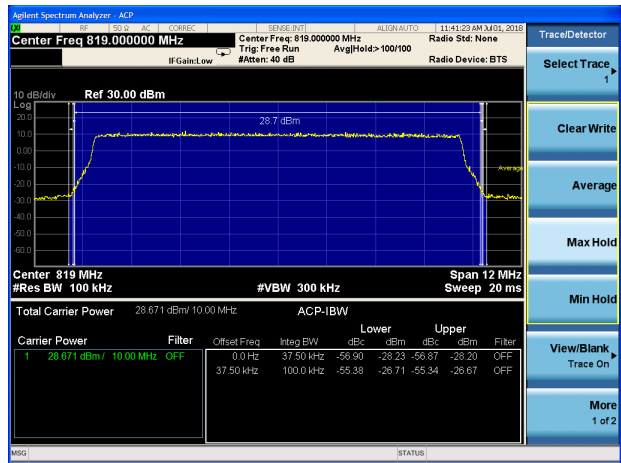

LTE Band 26 QPSK 10MHz CH-Middle 1RB

LTE Band 26 QPSK 10MHz CH-Middle 100%RB

LTE Band 26 16QAM 1.4MHz CH-Low 1RB

LTE Band 26 16QAM 1.4MHz CH-High 1RB

LTE Band 26 16QAM 1.4MHz CH-Low 100%RB

LTE Band 26 16QAM 1.4MHz CH-High 100%RB

LTE Band 26 16QAM 3MHz CH-Low 1RB

LTE Band 26 16QAM 3MHz CH-High 1RB

LTE Band 26 16QAM 3MHz CH-Low 100%RB

LTE Band 26 16QAM 3MHz CH-High 100%RB

LTE Band 26 16QAM 5MHz CH-Low 1RB

LTE Band 26 16QAM 5MHz CH-High 1RB