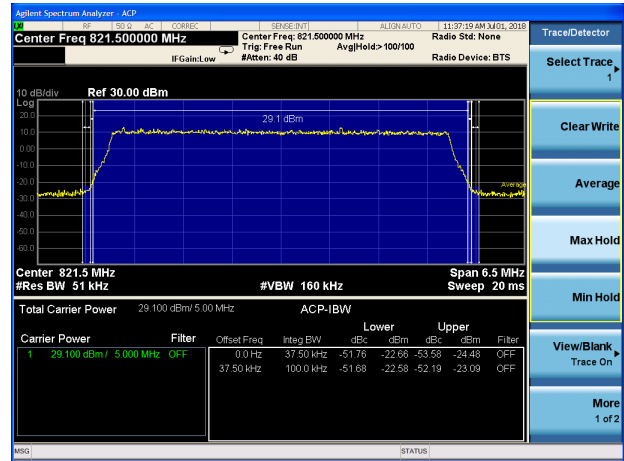

LTE Band 26 16QAM 5MHz CH-High 100%RB