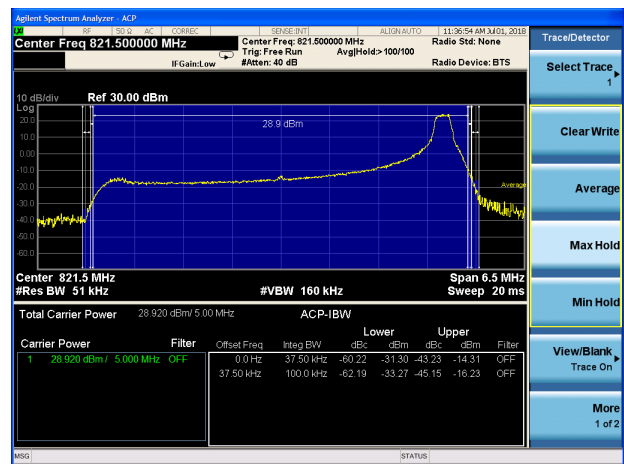

LTE Band 26 16QAM 3MHz CH-Low 1RB

LTE Band 26 16QAM 3MHz CH-High 1RB

LTE Band 26 16QAM 3MHz CH-Low 100%RB

LTE Band 26 16QAM 3MHz CH-High 100%RB

LTE Band 26 16QAM 5MHz CH-Low 1RB

LTE Band 26 16QAM 5MHz CH-High 1RB