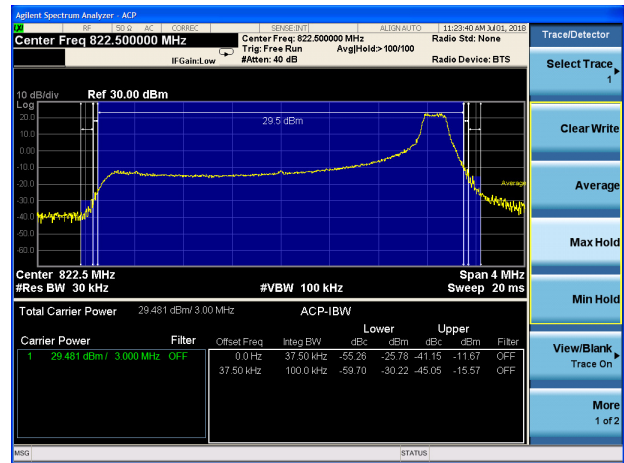

LTE Band 26 QPSK 10MHz CH-Middle 1RB

LTE Band 26 QPSK 10MHz CH-Middle 100%RB

LTE Band 26 16QAM 1.4MHz CH-Low 1RB

LTE Band 26 16QAM 1.4MHz CH-High 1RB

LTE Band 26 16QAM 1.4MHz CH-Low 100%RB

LTE Band 26 16QAM 1.4MHz CH-High 100%RB

LTE Band 26 16QAM 3MHz CH-Low 1RB

LTE Band 26 16QAM 3MHz CH-High 1RB

LTE Band 26 16QAM 3MHz CH-Low 100%RB

LTE Band 26 16QAM 3MHz CH-High 100%RB

LTE Band 26 16QAM 5MHz CH-Low 1RB

LTE Band 26 16QAM 5MHz CH-High 1RB