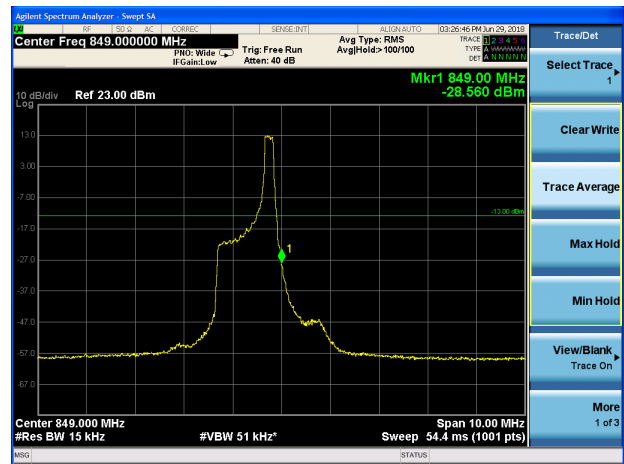

LTE Band 26 16QAM 1.4MHz CH-High 1RB