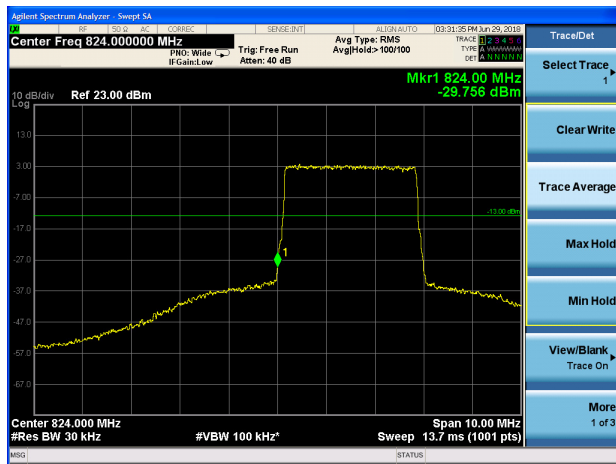

LTE Band 26 16QAM 3MHz CH-Low 100%RB