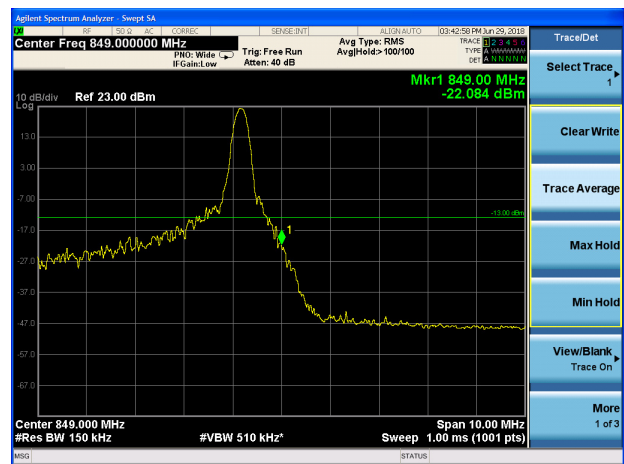

LTE Band 26 QPSK 15MHz CH-High 1RB