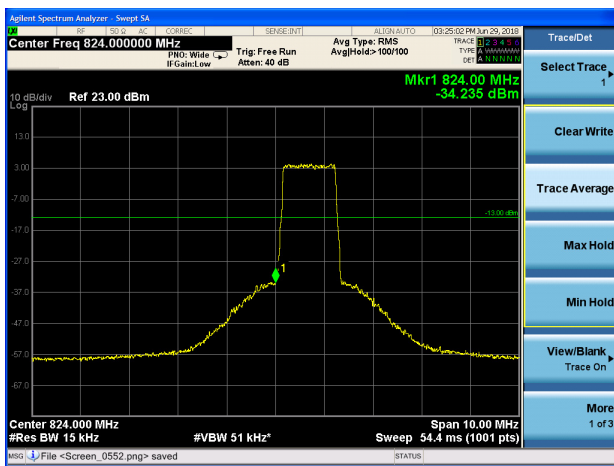

LTE Band 26 16QAM 1.4MHz CH-Low 100%RB