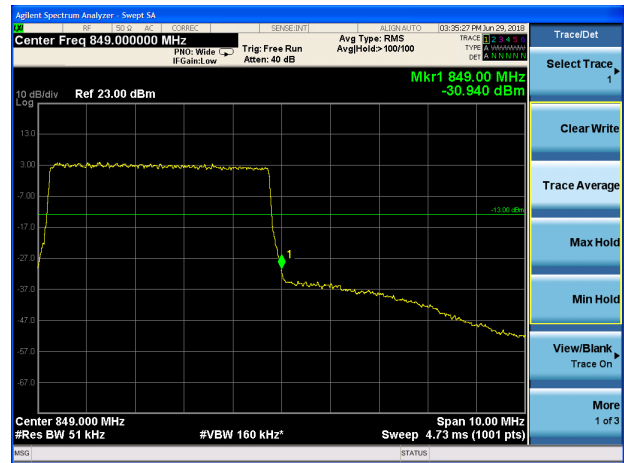

LTE Band 26 16QAM 5MHz CH-High 100%RB