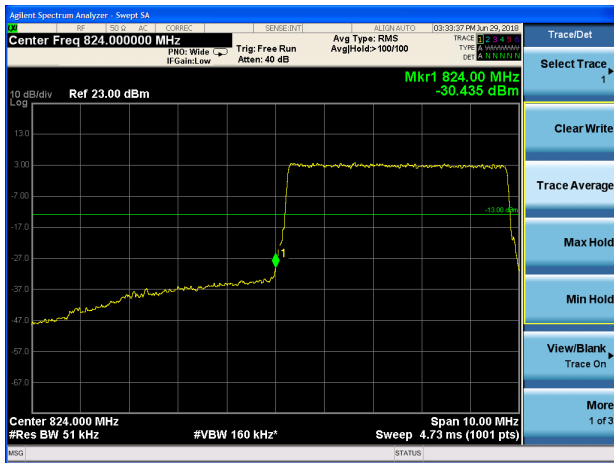

LTE Band 26 16QAM 5MHz CH-Low 100%RB