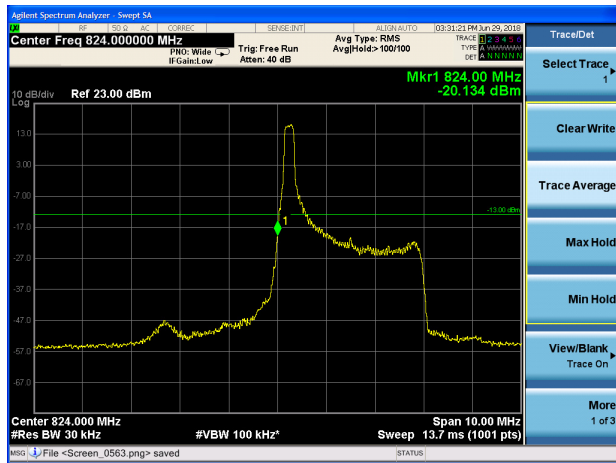

LTE Band 26 16QAM 3MHz CH-Low 1RB