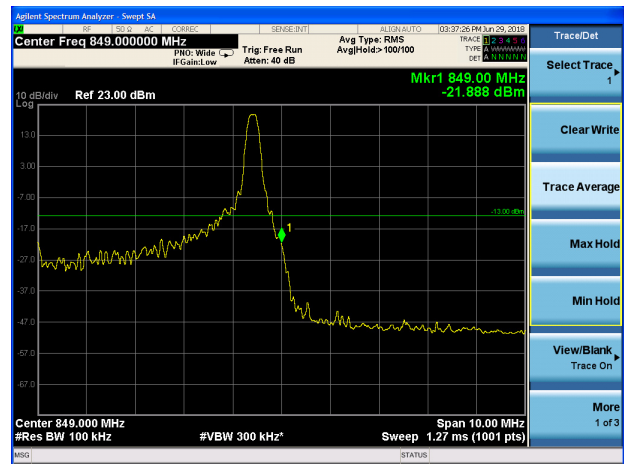

LTE Band 26 16QAM 10MHz CH-High 1RB