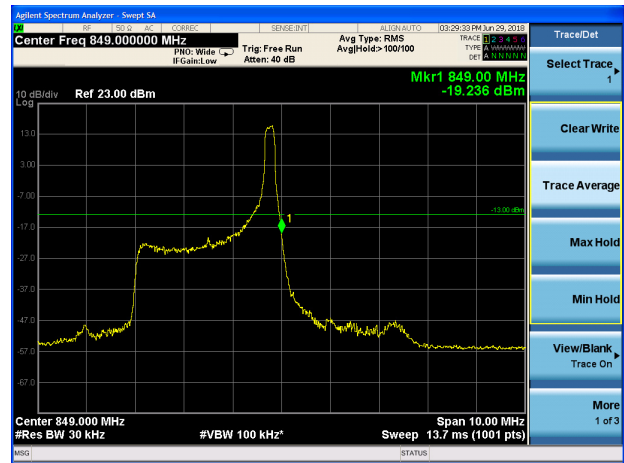

LTE Band 26 16QAM 3MHz CH-High 1RB