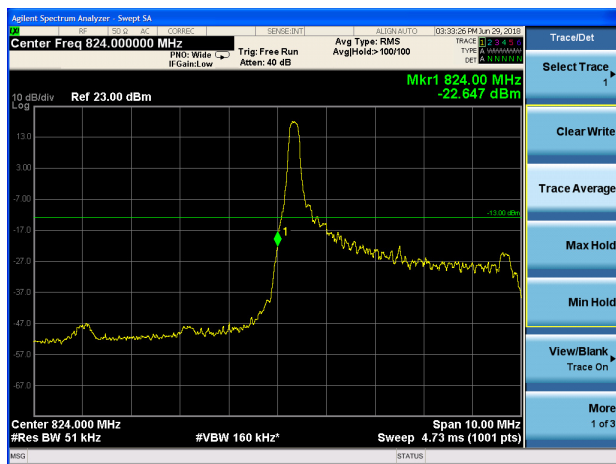

LTE Band 26 16QAM 5MHz CH-Low 1RB