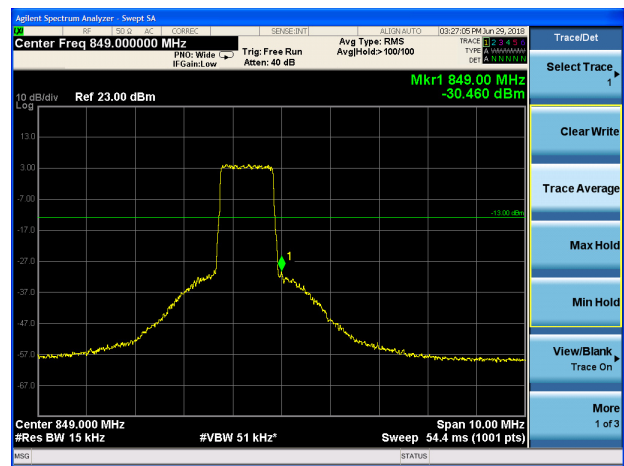

LTE Band 26 16QAM 1.4MHz CH-High 100%RB