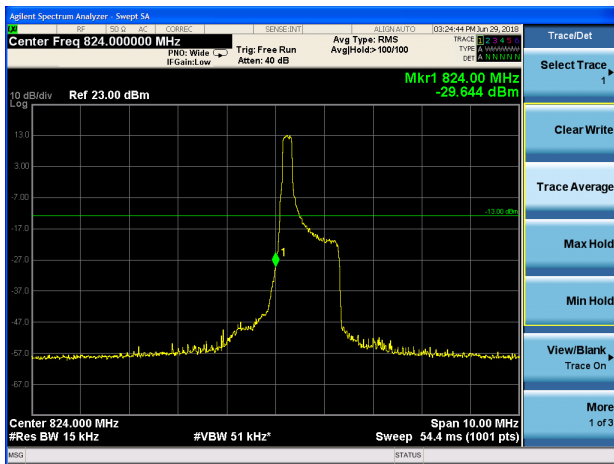

LTE Band 26 16QAM 1.4MHz CH-Low 1RB