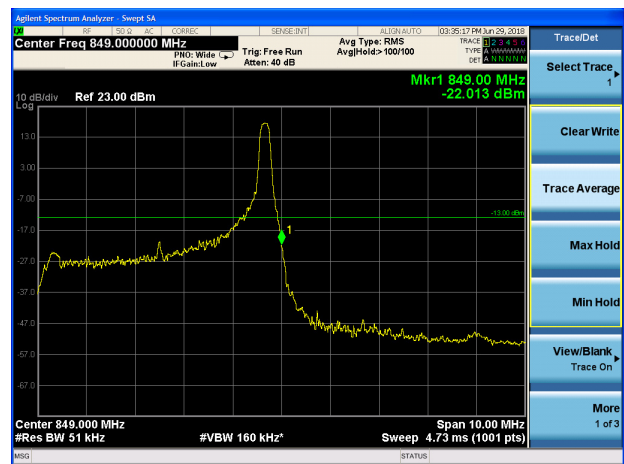

LTE Band 26 16QAM 5MHz CH-High 1RB