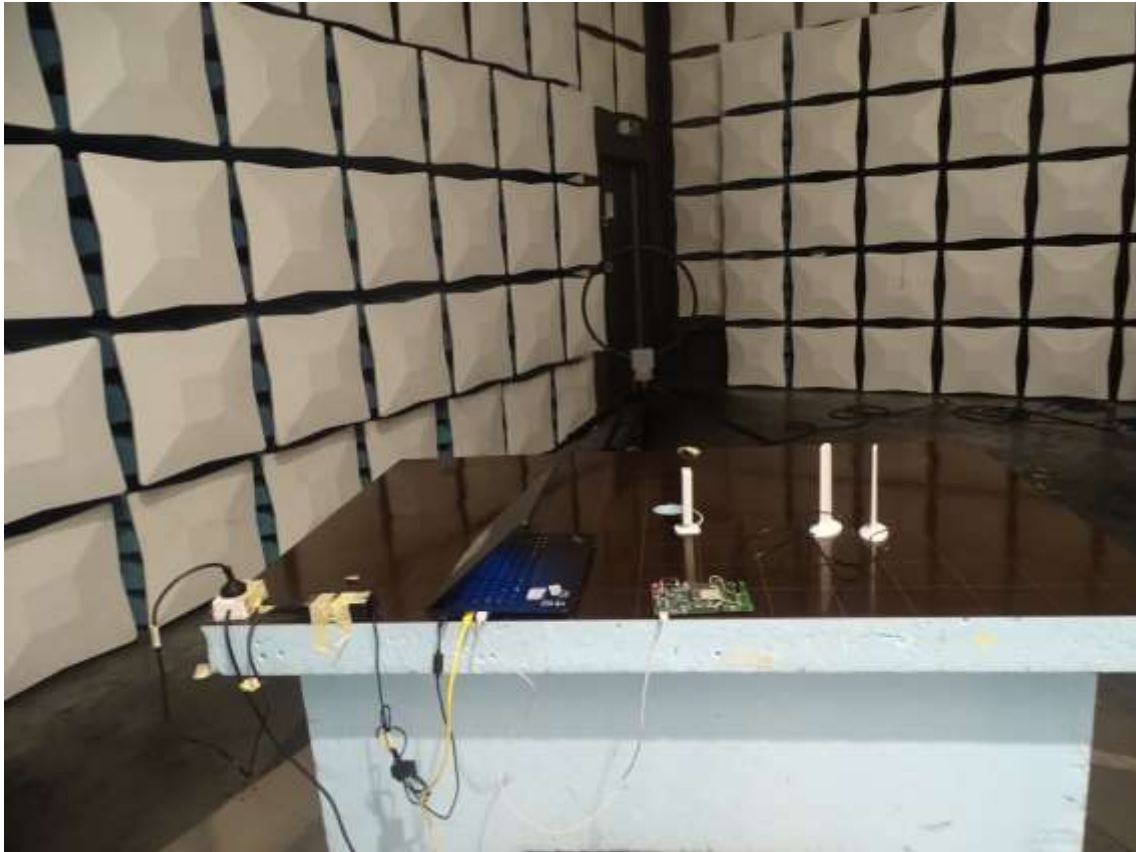

Photos of Test Setup

For WCDMA

1. Radiated Spurious Emissions

Radiated Spurious Emission (9K-30MHz)

Radiated Spurious Emission (30MHz to 3GHz)

Radiated Spurious Emission (3GHz to18GHz)

Radiated Spurious Emission (18GHz to26.5GHz)