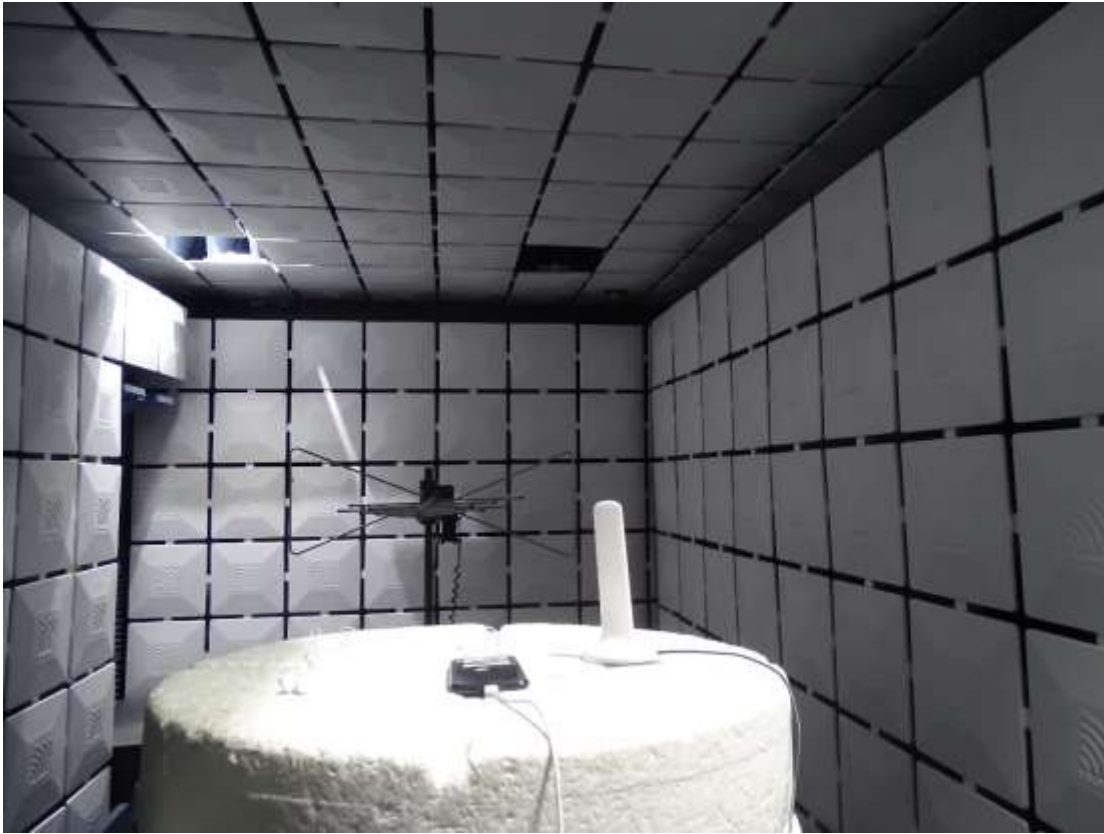

Photos of Test Setup

For GSM&WCDMA<E

1. Radiated Spurious Emissions

Radiated Spurious Emission (9K-30MHz)

Radiated Spurious Emission (30MHz to 3GHz)

Radiated Spurious Emission (3GHz to 18GHz)

Radiated Spurious Emission (18GHz to26.5GHz)

For Wlan/BT

2. Radiated Spurious Emissions

Radiated Spurious Emission (9K-30MHz)

Radiated Spurious Emission (30MHz to 1GHz)

Radiated Spurious Emission (1GHz to 18GHz)

Radiated Spurious Emission (above 18GHz)