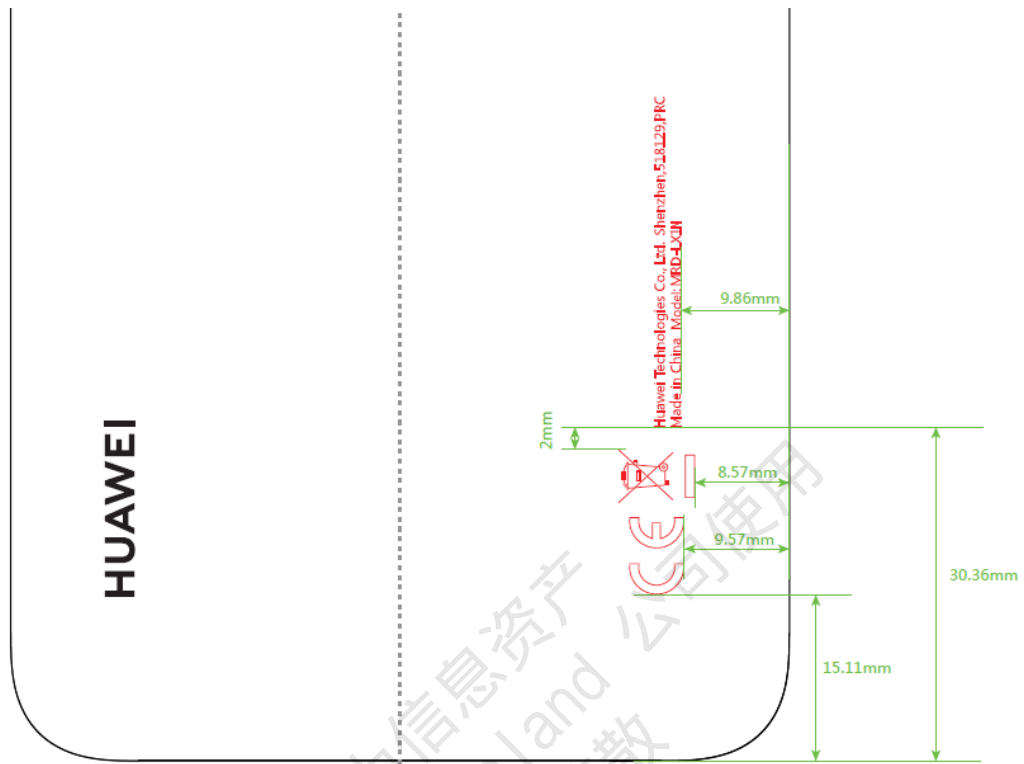

Label and Label Location:

FCC ID electronic label

Settings-->System-->Certification logos