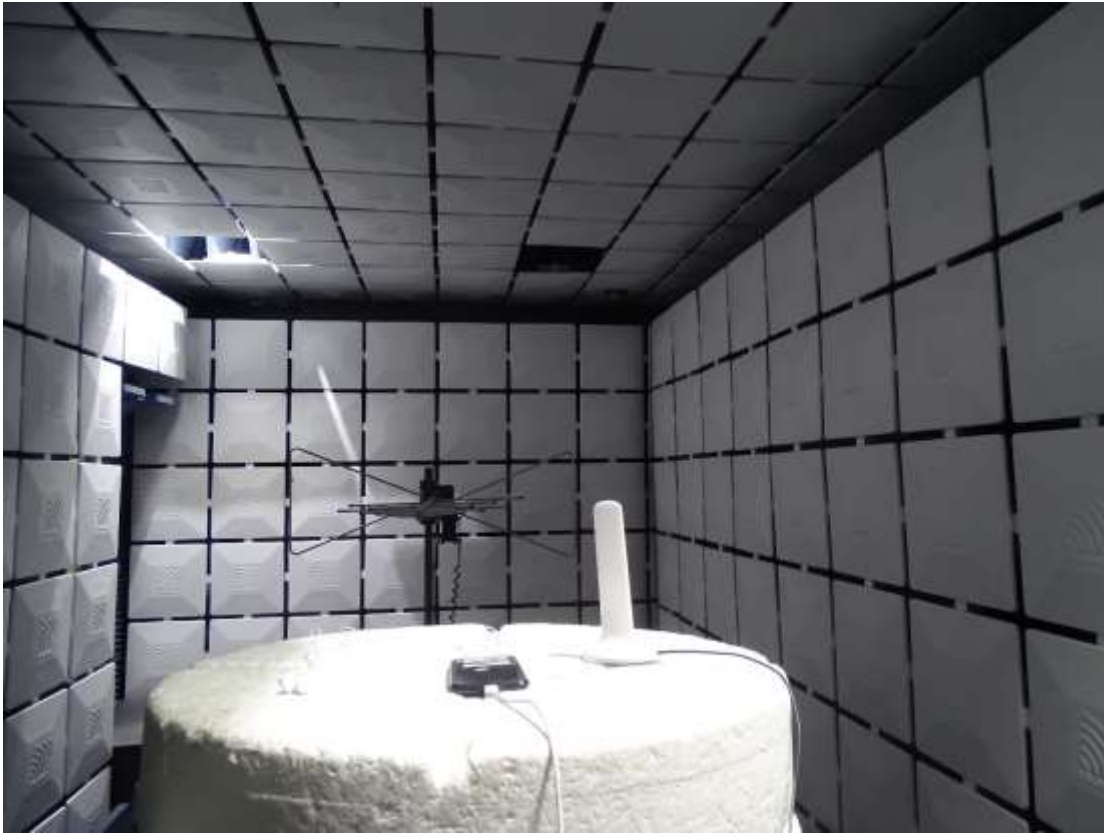

Photos of Test Setup

For GSM&WCDMA<E

1. Radiated Spurious Emissions

Radiated Spurious Emission (9K-30MHz)

Radiated Spurious Emission (30MHz to 3GHz)

Radiated Spurious Emission (3GHz to18GHz)

Radiated Spurious Emission (18GHz to26.5GHz)

For Wlan/BT

2. Radiated Spurious Emissions

Radiated Spurious Emission (9K-30MHz)

Radiated Spurious Emission (30MHz to 1GHz)

Radiated Spurious Emission (1GHz to18GHz)

Radiated Spurious Emission (above 18GHz)