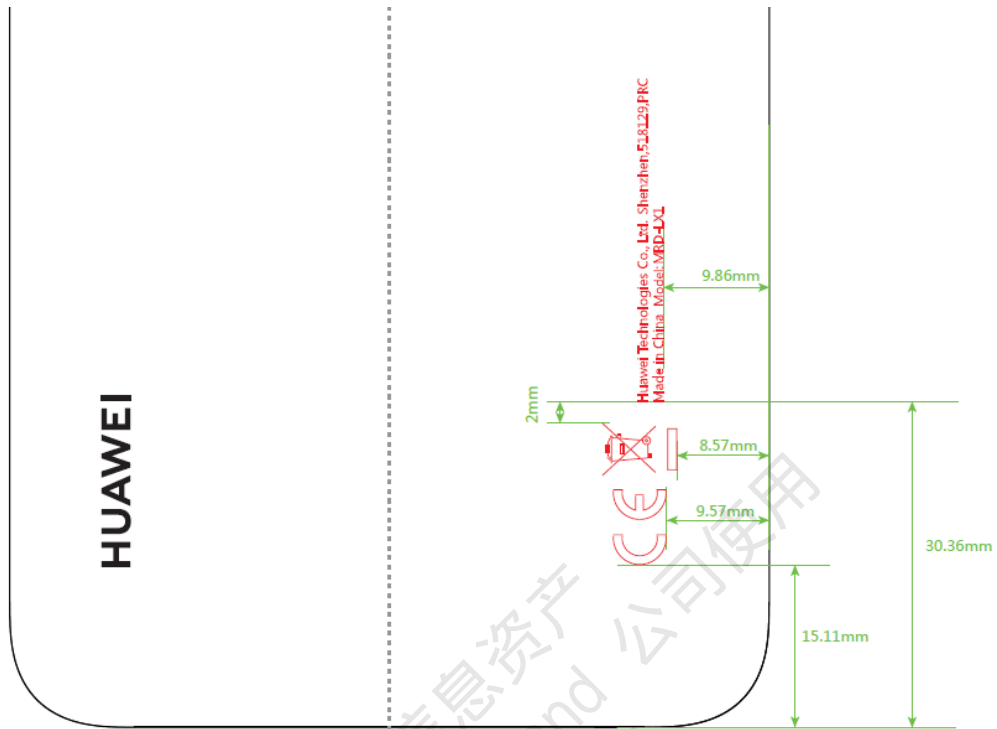

Label and Label Location:

## FCC ID electronic label

Settings-->System-->Certification logos