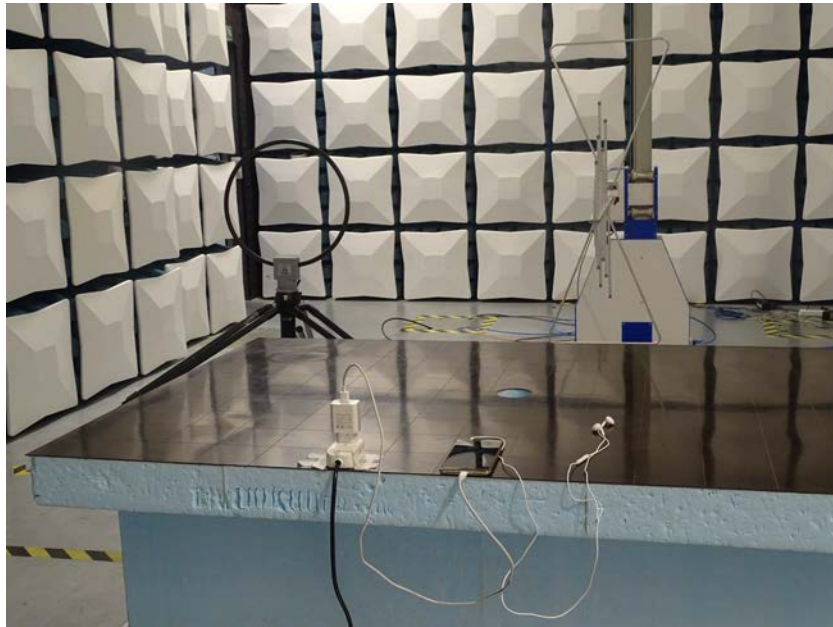

Photos of Test Setup

For GSM&WCDMA<E

1. Radiated Spurious Emissions

Radiated Spurious Emission (below 3GHz)

Radiated Spurious Emission (3GHz to18GHz)

Radiated Spurious Emission (18GHz to26.5GHz)

For Wlan/BT

2. Radiated Spurious Emissions

Radiated Spurious Emission (below 1GHz)

Radiated Spurious Emission (1GHz to 18GHz)

Radiated Spurious Emission (above 18GHz)

For NFC

2. Radiated Spurious Emissions

Radiated Spurious Emission (below 1GHz)

Conducted Emissions

-----The END-----