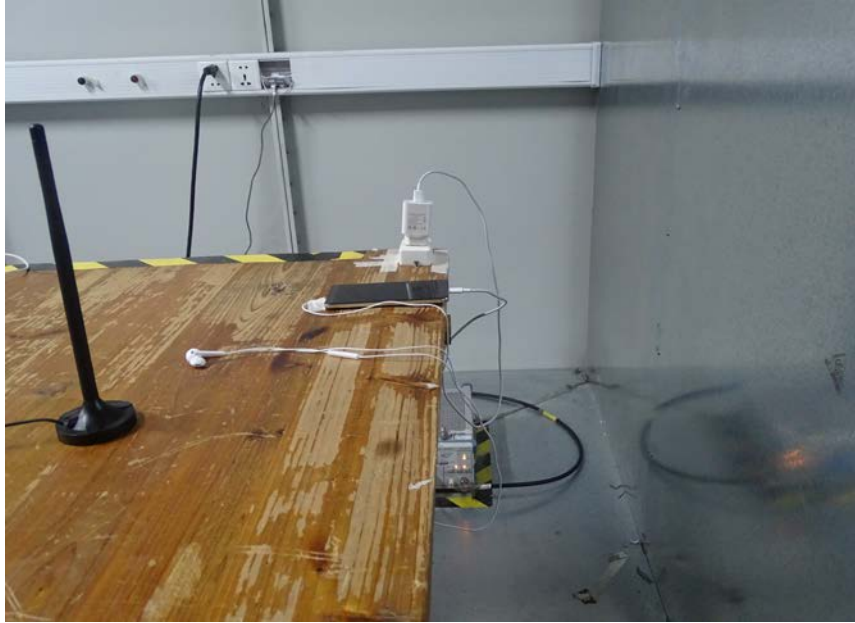

Conducted Emissions

-----The END-----