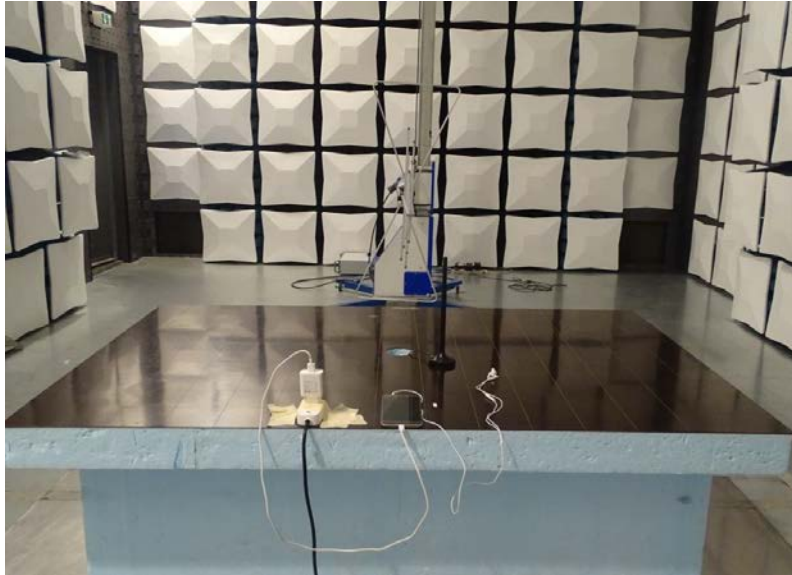

Photos of Test Setup

For GSM&WCDMA<E

1. Radiated Spurious Emissions

Radiated Spurious Emission (below 3GHz)

Radiated Spurious Emission (3GHz to18GHz)

Radiated Spurious Emission (18GHz to26.5GHz)

For Wlan/BT

2. Radiated Spurious Emissions

Radiated Spurious Emission (below 1GHz)

Radiated Spurious Emission (1GHz to 18GHz)

Radiated Spurious Emission (above 18GHz)

For NFC

2. Radiated Spurious Emissions

Radiated Spurious Emission (below 1GHz)

Conducted Emissions

-----The END-----