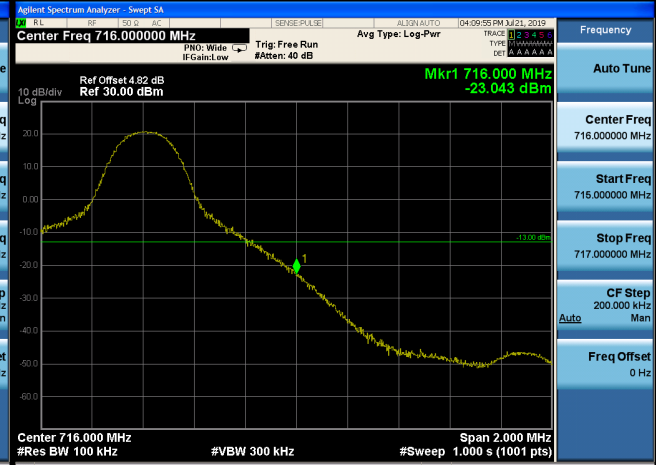

LTE Band 12_10M

1RB#0		1RB#49	
Channel	23060	Channel	20350