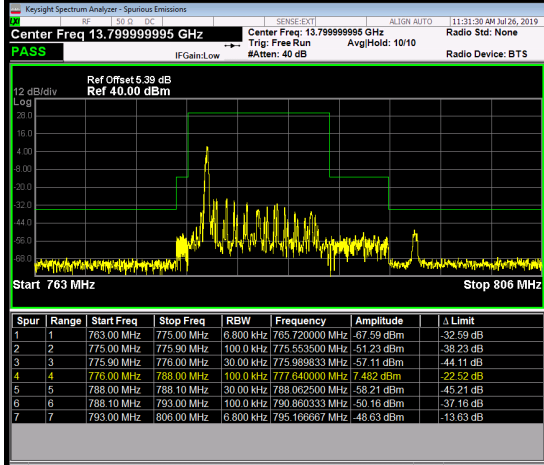

## 25RB#0

Channel 23205 Channel 23255

**LTE Band 13\_10M**

1RB#0 1RB#49

Channel 23230 Channel 23230

**50RB#0**

Channel 23230 -