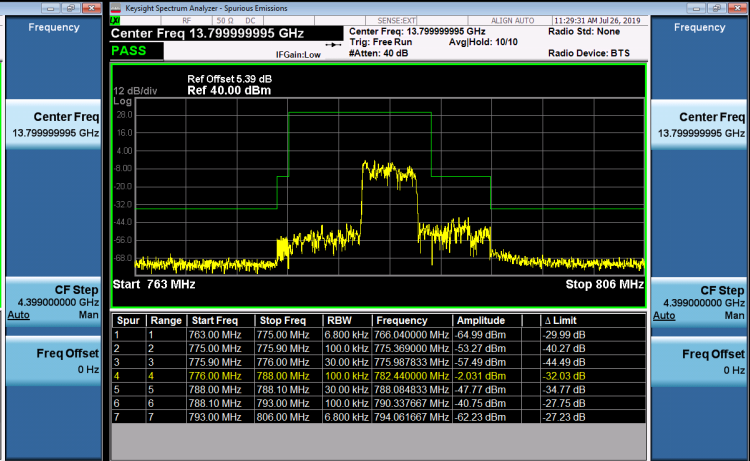

## LTE Band 13\_5M

1RB#0 1RB#24

Channel 23205 Channel 23255

## 25RB#0

Channel 23205 Channel 23255

**LTE Band 13\_10M**

1RB#0 1RB#49

Channel 23230 Channel 23230

**50RB#0**

Channel 23230 -