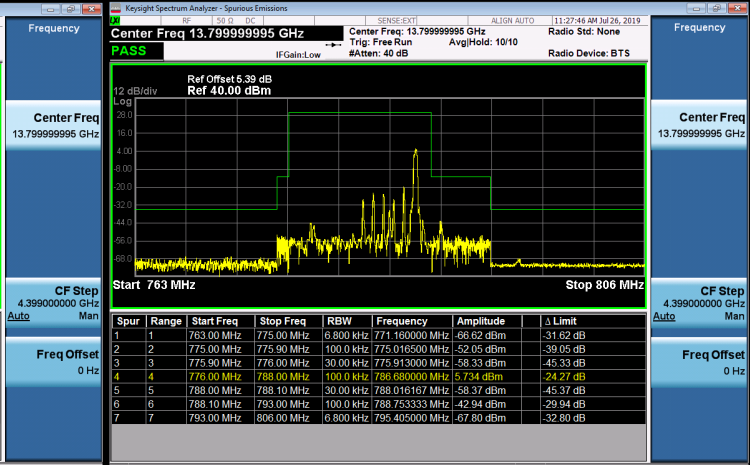

LTE Band 13_5M

1RB#0 1RB#24

Channel 23205 Channel 23255

25RB#0

Channel 23205 Channel 23255