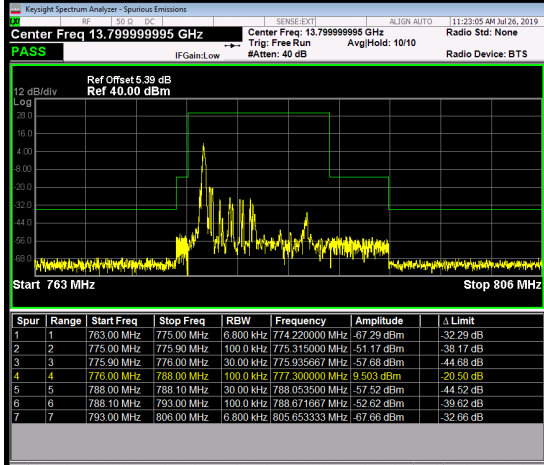

LTE Band 13_5M

1RB#0 1RB#24

Channel 23205 Channel 23255

25RB#0

Channel 23205 Channel 23255