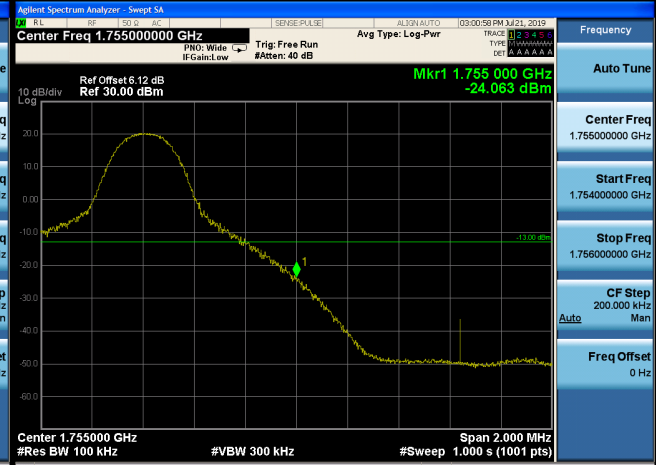

15RB#0

Channel	19965	Channel	20385
---------	-------	---------	-------

LTE Band 4\_5M

1RB#0		1RB#24	
Channel	19975	Channel	20375

25RB#0

19975		20375	
Channel	19975	Channel	20375

## LTE Band 4\_10M

1RB#0		1RB#49	
Channel	20000	Channel	20350