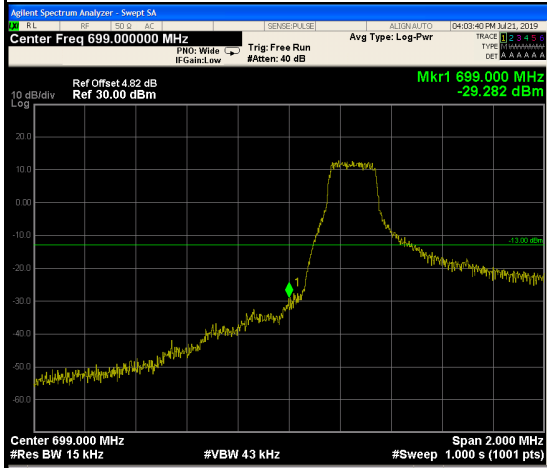

LTE Band 12_1.4M

1RB#0		1RB#5	
Channel	23017	Channel	23173

6RB#0

Channel	23017	Channel	13173