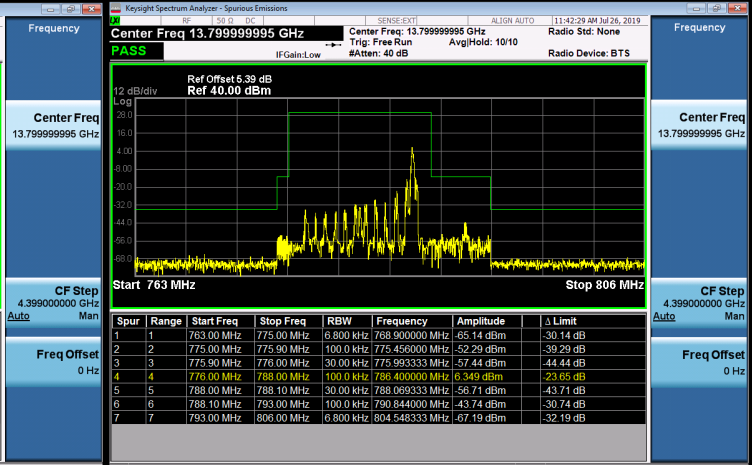

## 25RB#0

Channel 23205 Channel 23255

**LTE Band 13\_10M**

1RB#0 1RB#49

Channel 23230 Channel 23230

**50RB#0**

Channel 23230 -