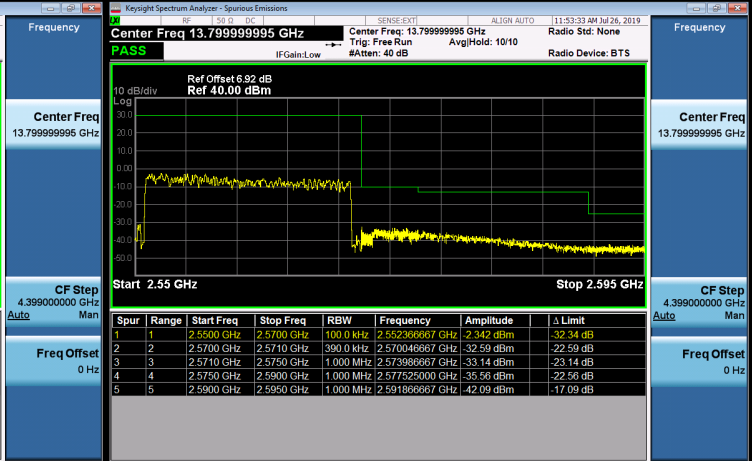

LTE Band 7_20M

1RB#0		1RB#99	
Channel	20850	Channel	21350

100RB#0

Channel	20850	Channel	21350