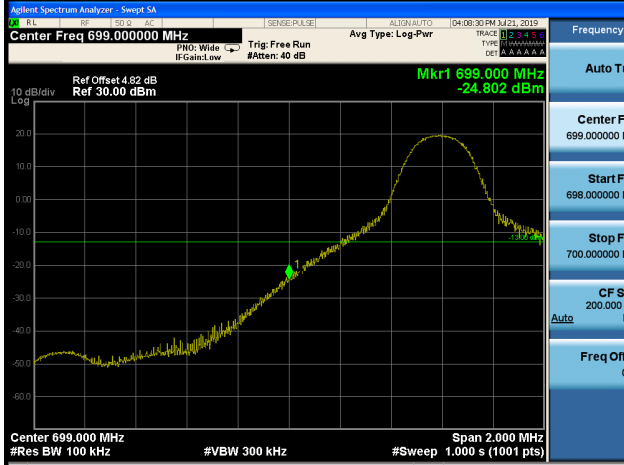

LTE Band 12_10M

1RB#0		1RB#49	
Channel	23060	Channel	20350