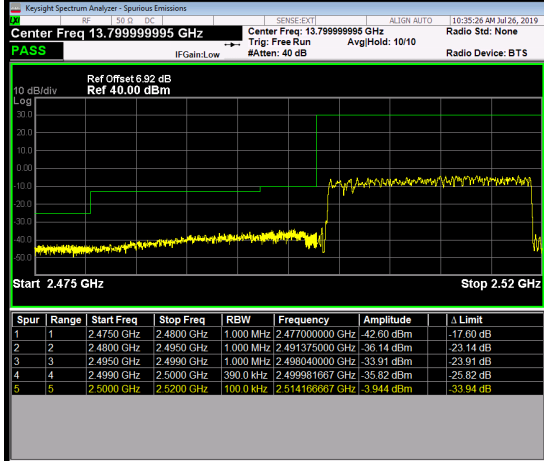

LTE Band 7_20M

1RB#0		1RB#99	
Channel	20850	Channel	21350

100RB#0

Channel	20850	Channel	21350