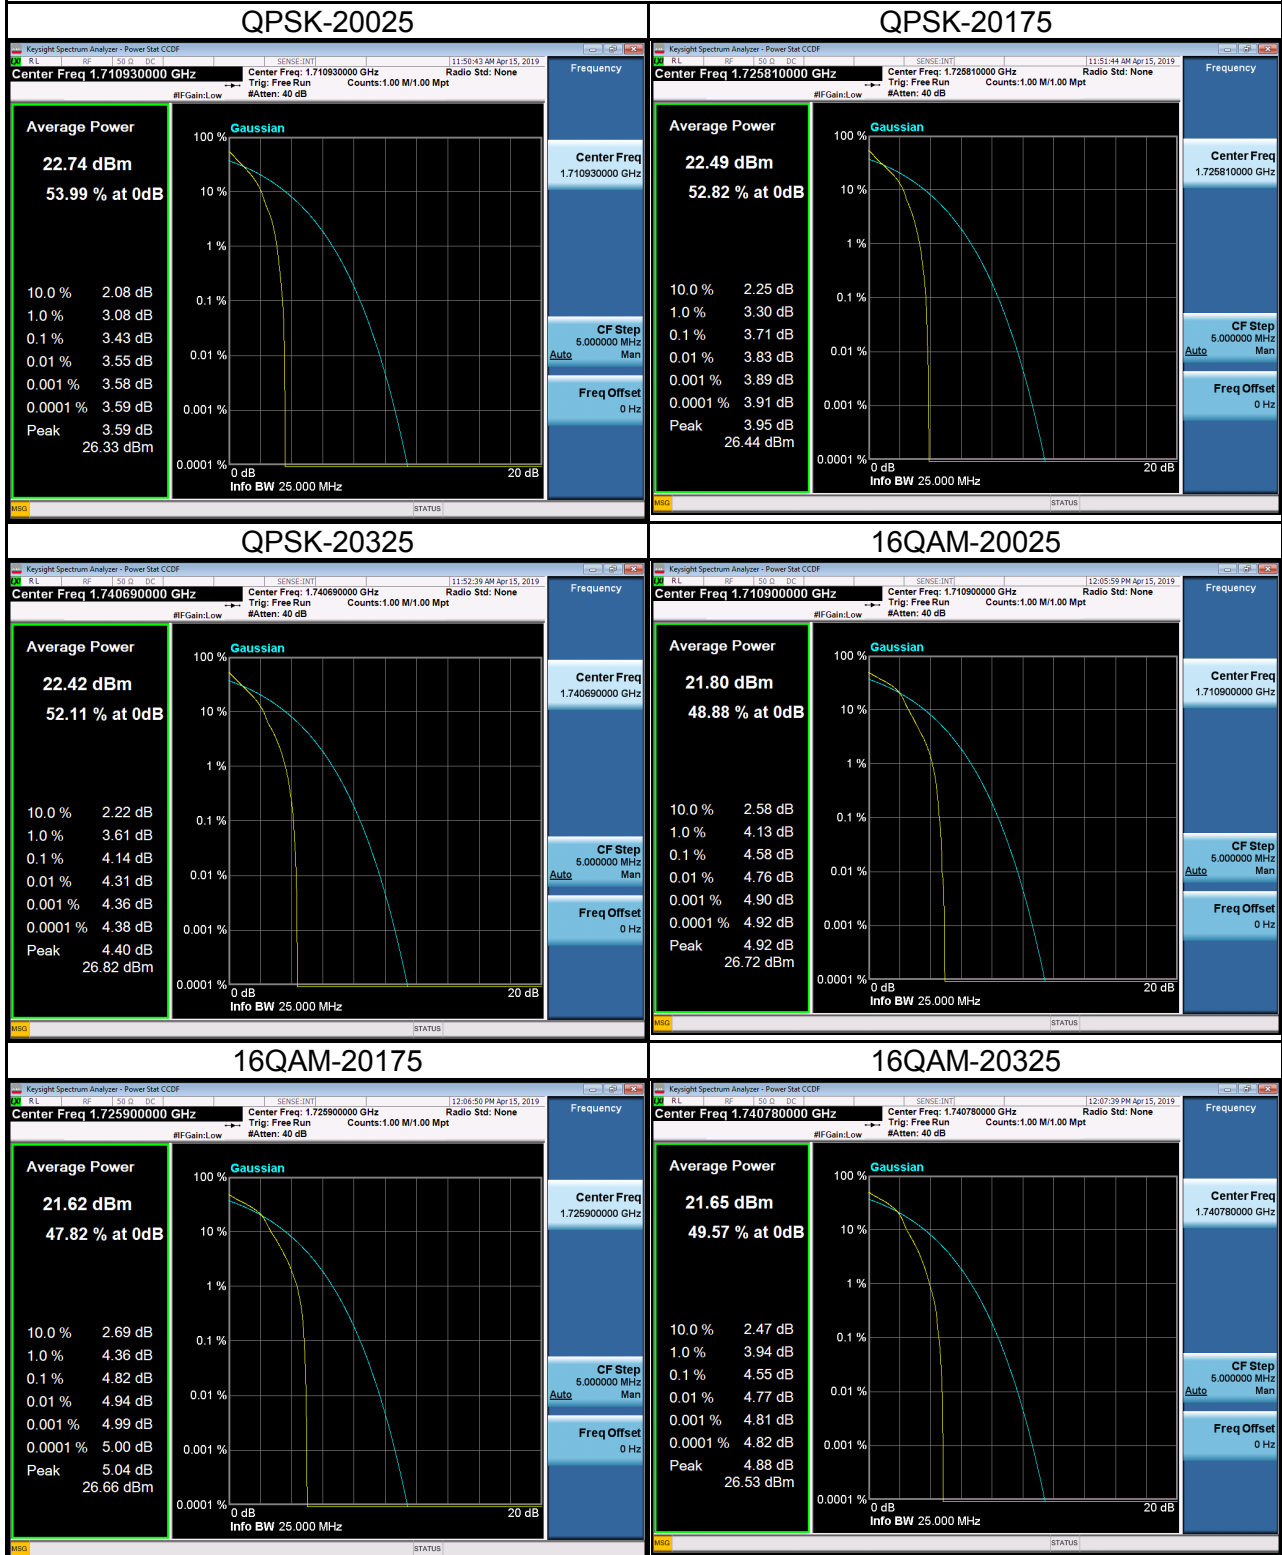

APPENDIX H - PEAK TO AVERAGE RATIO

WCDMA Band IV Spectrum Plot_WCDMA

WCDMA Band IV Spectrum Plot_HSDPA

WCDMA Band IV Spectrum Plot_HSUPA

LTE Band 4 Spectrum Plot_1.4M

LTE Band 4 Spectrum Plot_3M

LTE Band 4 Spectrum Plot_5M

LTE Band 4 Spectrum Plot_10M

LTE Band 4 Spectrum Plot_15M

LTE Band 4 Spectrum Plot_20M

LTE Band 7 Spectrum Plot_5M

LTE Band 7 Spectrum Plot_10M

LTE Band 7 Spectrum Plot_15M

LTE Band 7 Spectrum Plot_20M