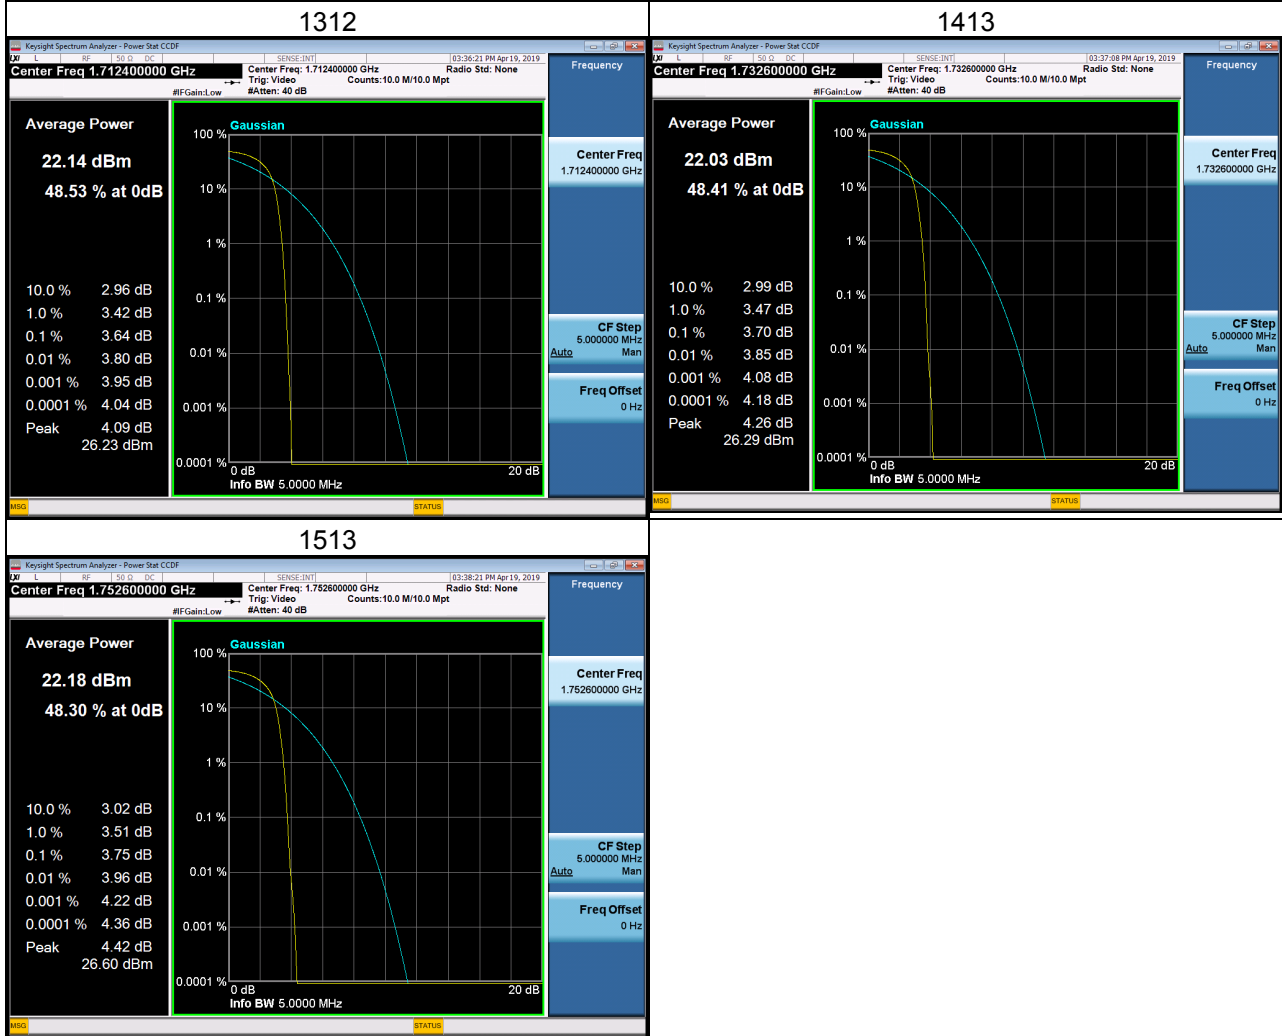

APPENDIX H - PEAK TO AVERAGE RATIO

WCDMA Band IV Spectrum Plot_WCDMA

WCDMA Band IV Spectrum Plot_HSDPA

WCDMA Band IV Spectrum Plot_HSUPA

LTE Band 4 Spectrum Plot_1.4M

LTE Band 4 Spectrum Plot_3M

LTE Band 4 Spectrum Plot_5M

LTE Band 4 Spectrum Plot_10M

LTE Band 4 Spectrum Plot_15M

LTE Band 4 Spectrum Plot_20M

LTE Band 7 Spectrum Plot_5M

LTE Band 7 Spectrum Plot_10M

LTE Band 7 Spectrum Plot_15M

LTE Band 7 Spectrum Plot_20M