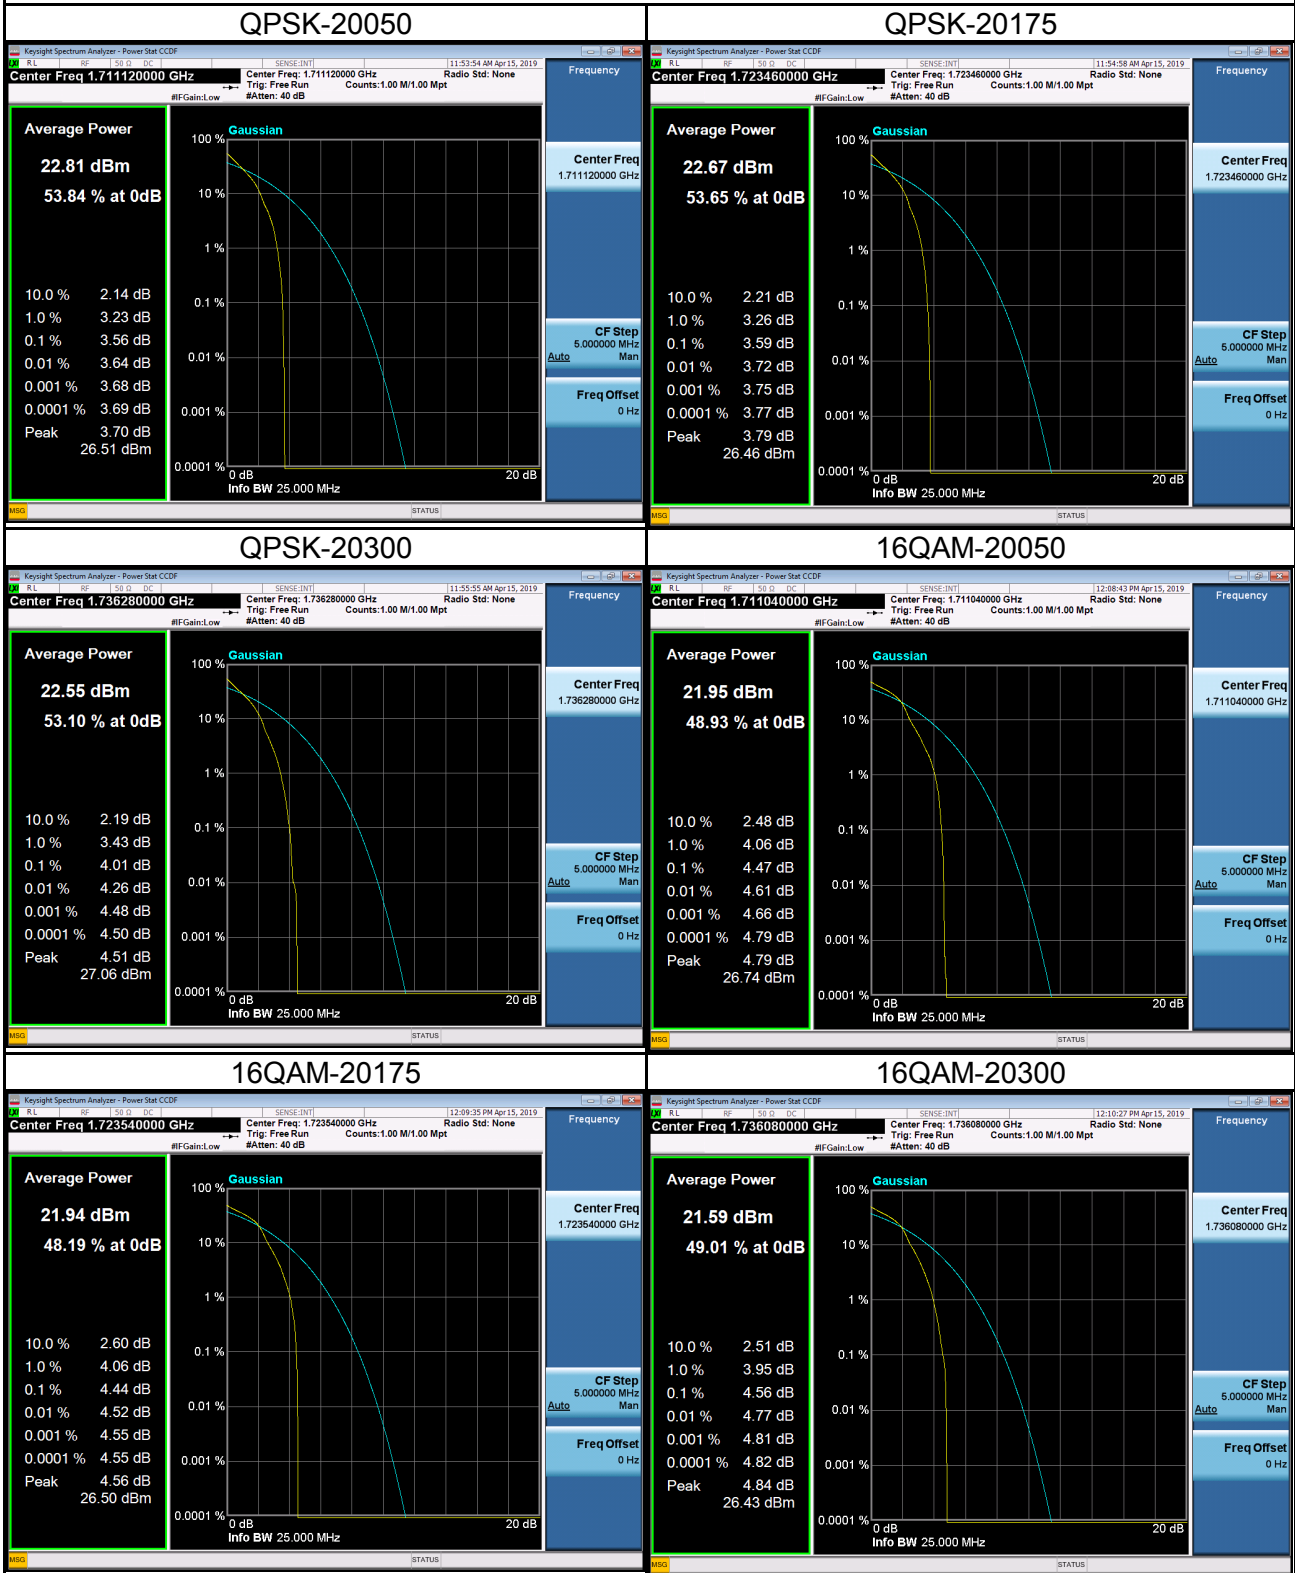

APPENDIX H - PEAK TO AVERAGE RATIO

WCDMA Band IV Spectrum Plot_WCDMA

WCDMA Band IV Spectrum Plot_HSDPA

WCDMA Band IV Spectrum Plot_HSUPA

LTE Band 4 Spectrum Plot_1.4M

LTE Band 4 Spectrum Plot_3M

LTE Band 4 Spectrum Plot_5M

LTE Band 4 Spectrum Plot_10M

LTE Band 4 Spectrum Plot_15M

LTE Band 4 Spectrum Plot_20M

LTE Band 7 Spectrum Plot_5M

LTE Band 7 Spectrum Plot_10M

LTE Band 7 Spectrum Plot_15M

LTE Band 7 Spectrum Plot_20M