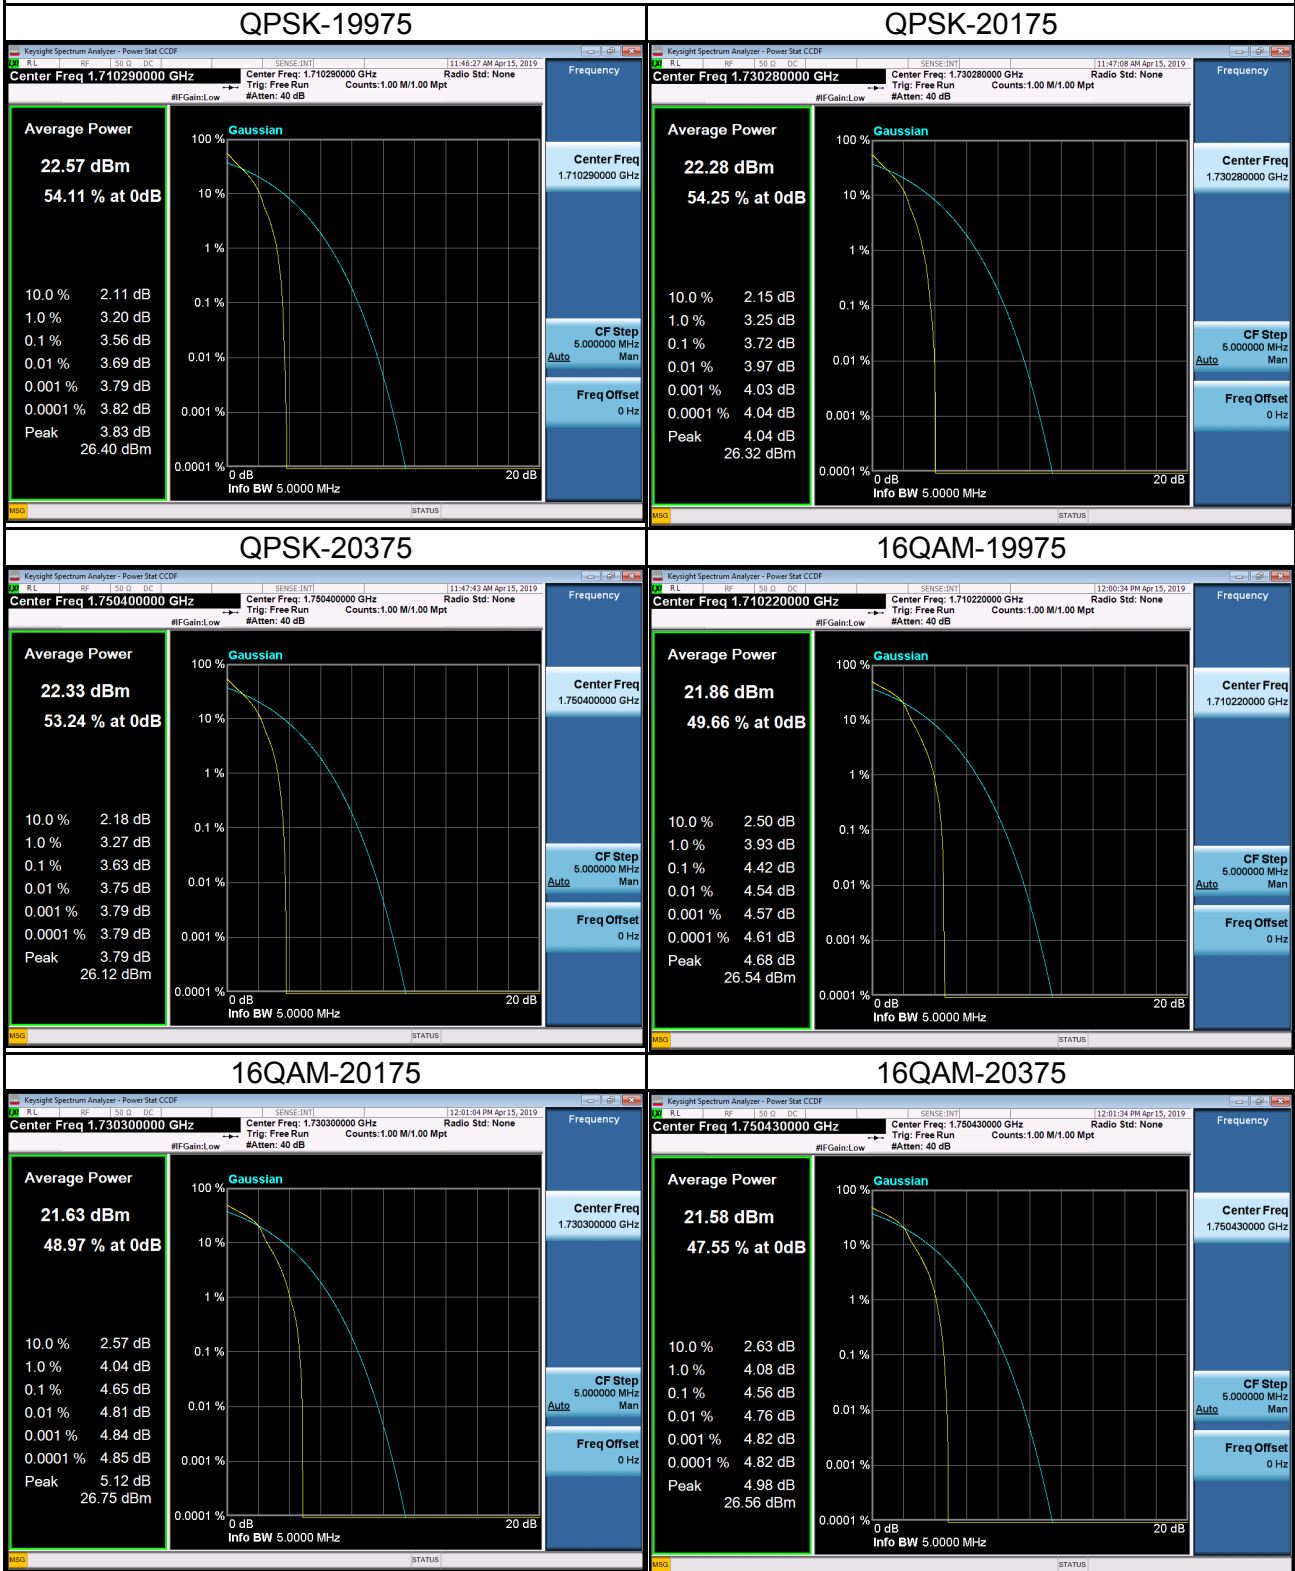

APPENDIX H - PEAK TO AVERAGE RATIO

WCDMA Band IV Spectrum Plot_WCDMA

WCDMA Band IV Spectrum Plot_HSDPA

WCDMA Band IV Spectrum Plot_HSUPA

LTE Band 4 Spectrum Plot_1.4M

LTE Band 4 Spectrum Plot_3M

LTE Band 4 Spectrum Plot_5M

LTE Band 4 Spectrum Plot_10M

LTE Band 4 Spectrum Plot_15M

LTE Band 4 Spectrum Plot_20M

LTE Band 7 Spectrum Plot_5M

LTE Band 7 Spectrum Plot_10M

LTE Band 7 Spectrum Plot_15M

LTE Band 7 Spectrum Plot_20M