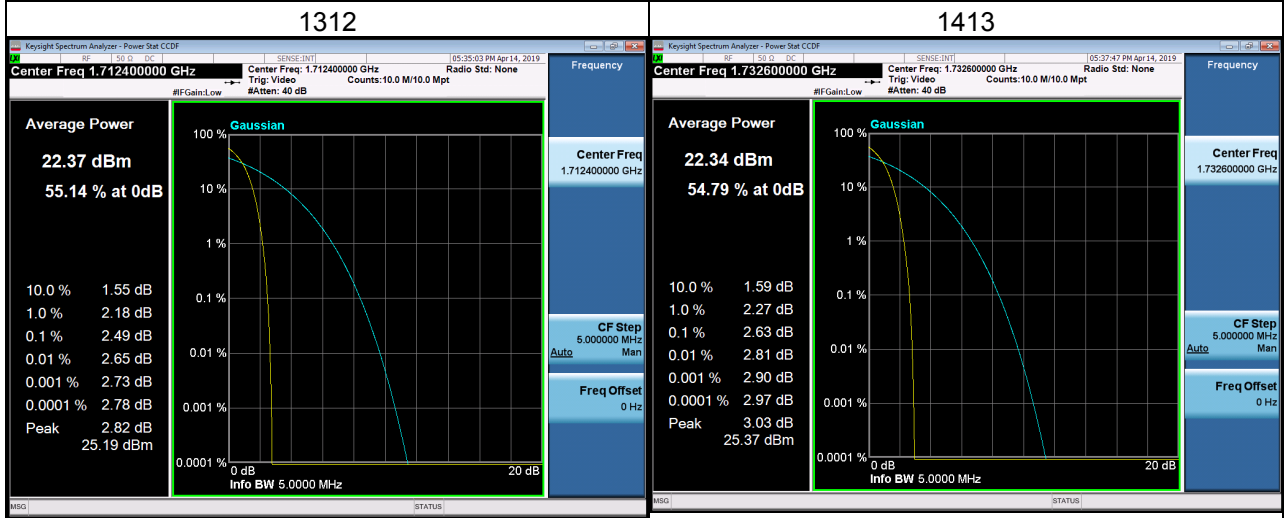

APPENDIX H - PEAK TO AVERAGE RATIO

WCDMA Band IV Spectrum Plot_WCDMA

WCDMA Band IV Spectrum Plot_HSDPA

WCDMA Band IV Spectrum Plot_HSUPA

LTE Band 4 Spectrum Plot_1.4M

LTE Band 4 Spectrum Plot_3M

LTE Band 4 Spectrum Plot_5M

LTE Band 4 Spectrum Plot_10M

LTE Band 4 Spectrum Plot_15M

LTE Band 4 Spectrum Plot_20M

LTE Band 7 Spectrum Plot_5M

LTE Band 7 Spectrum Plot_10M

LTE Band 7 Spectrum Plot_15M

LTE Band 7 Spectrum Plot_20M