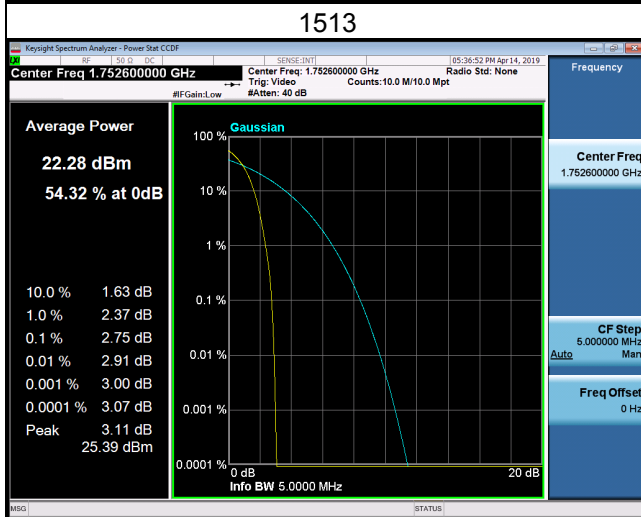

APPENDIX H - PEAK TO AVERAGE RATIO

WCDMA Band IV Spectrum Plot_WCDMA

WCDMA Band IV Spectrum Plot_HSDPA

WCDMA Band IV Spectrum Plot_HSUPA

LTE Band 4 Spectrum Plot_1.4M

LTE Band 4 Spectrum Plot_3M

LTE Band 4 Spectrum Plot_5M

LTE Band 4 Spectrum Plot_10M

LTE Band 4 Spectrum Plot_15M

LTE Band 4 Spectrum Plot_20M

LTE Band 7 Spectrum Plot_5M

LTE Band 7 Spectrum Plot_10M

LTE Band 7 Spectrum Plot_15M

LTE Band 7 Spectrum Plot_20M