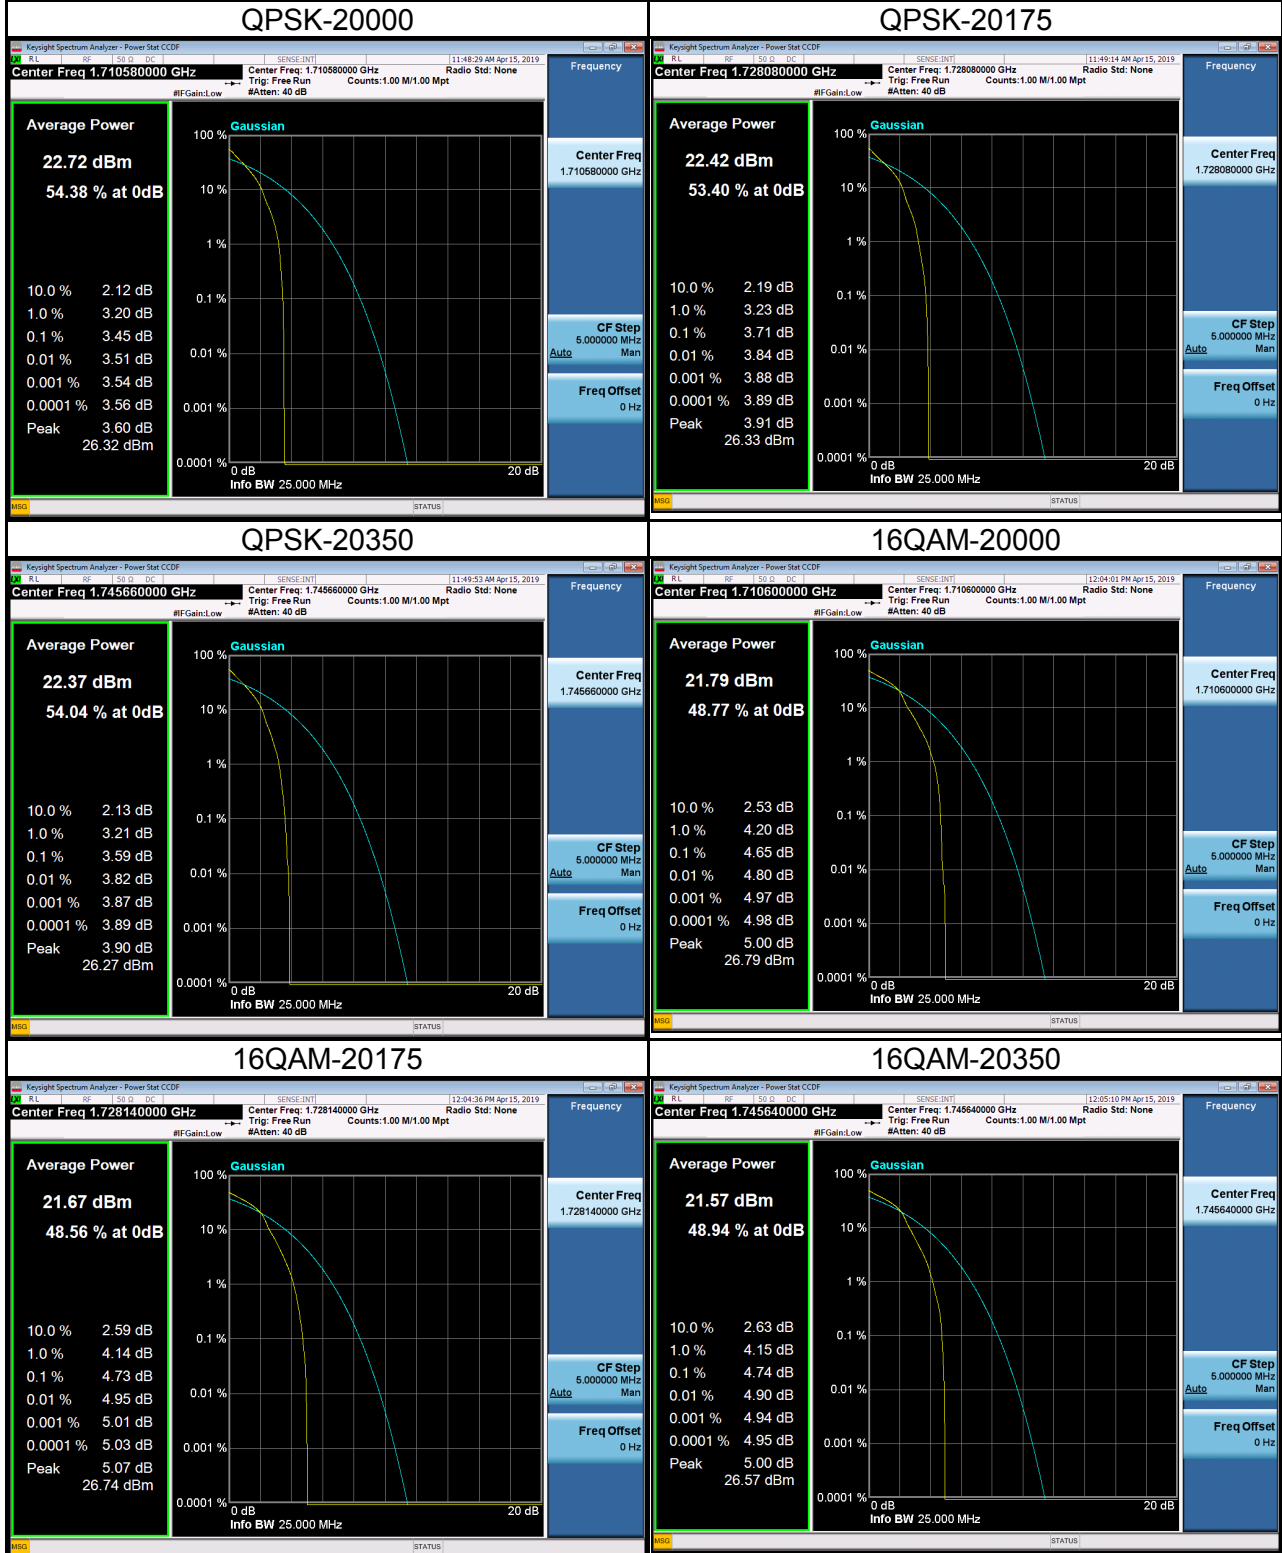

APPENDIX H - PEAK TO AVERAGE RATIO

WCDMA Band IV Spectrum Plot_WCDMA

WCDMA Band IV Spectrum Plot_HSDPA

WCDMA Band IV Spectrum Plot_HSUPA

LTE Band 4 Spectrum Plot_1.4M

LTE Band 4 Spectrum Plot_3M

LTE Band 4 Spectrum Plot_5M

LTE Band 4 Spectrum Plot_10M

LTE Band 4 Spectrum Plot_15M

LTE Band 4 Spectrum Plot_20M

LTE Band 7 Spectrum Plot_5M

LTE Band 7 Spectrum Plot_10M

LTE Band 7 Spectrum Plot_15M

LTE Band 7 Spectrum Plot_20M