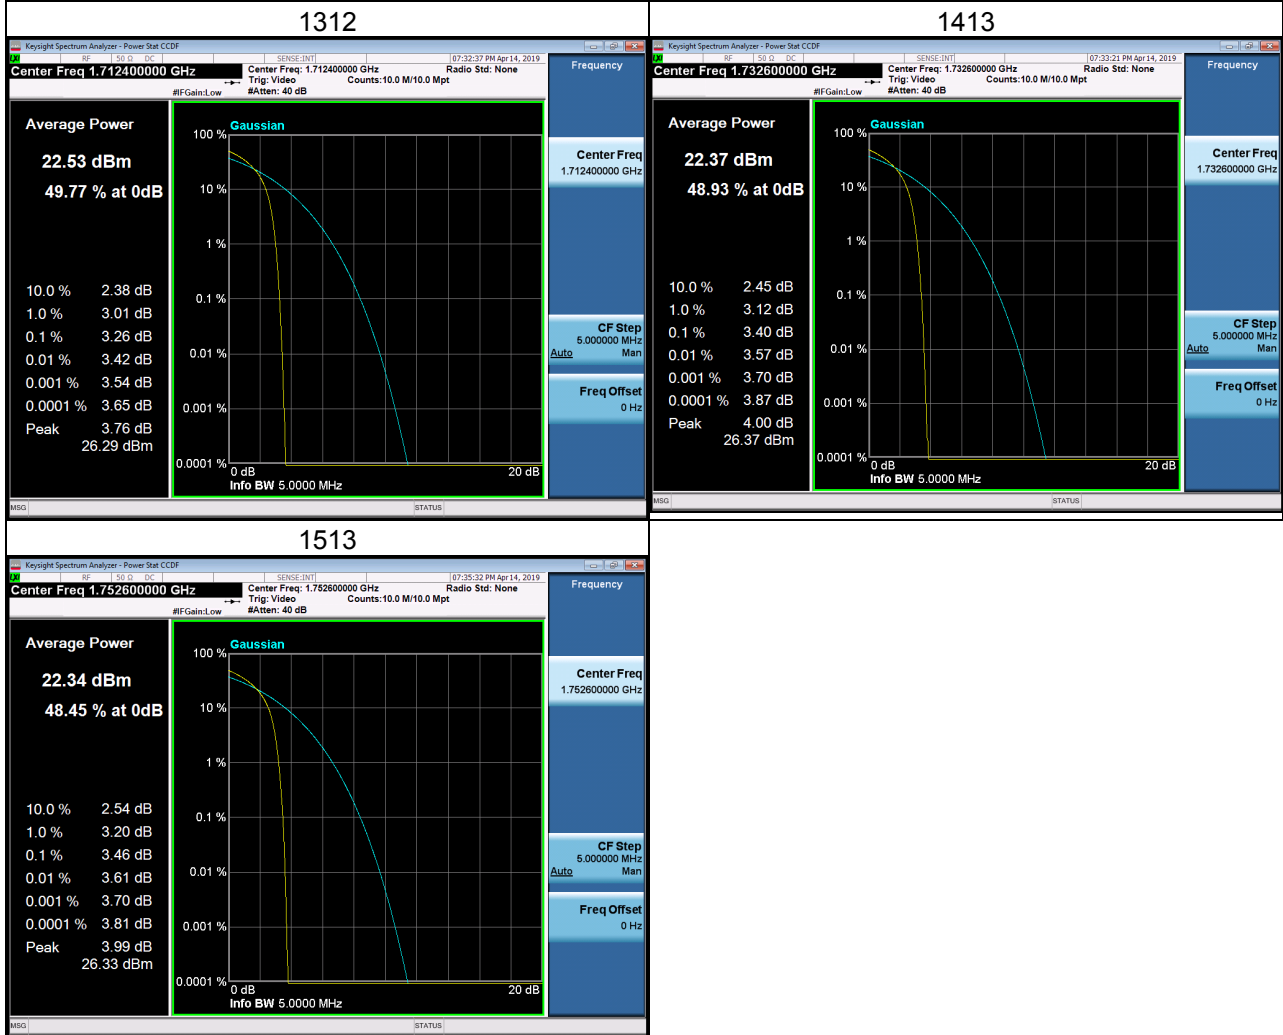

APPENDIX H - PEAK TO AVERAGE RATIO

WCDMA Band IV Spectrum Plot_WCDMA

WCDMA Band IV Spectrum Plot_HSDPA

WCDMA Band IV Spectrum Plot_HSUPA

LTE Band 4 Spectrum Plot_1.4M

LTE Band 4 Spectrum Plot_3M

LTE Band 4 Spectrum Plot_5M

LTE Band 4 Spectrum Plot_10M

LTE Band 4 Spectrum Plot_15M

LTE Band 4 Spectrum Plot_20M

LTE Band 7 Spectrum Plot_5M

LTE Band 7 Spectrum Plot_10M

LTE Band 7 Spectrum Plot_15M

LTE Band 7 Spectrum Plot_20M