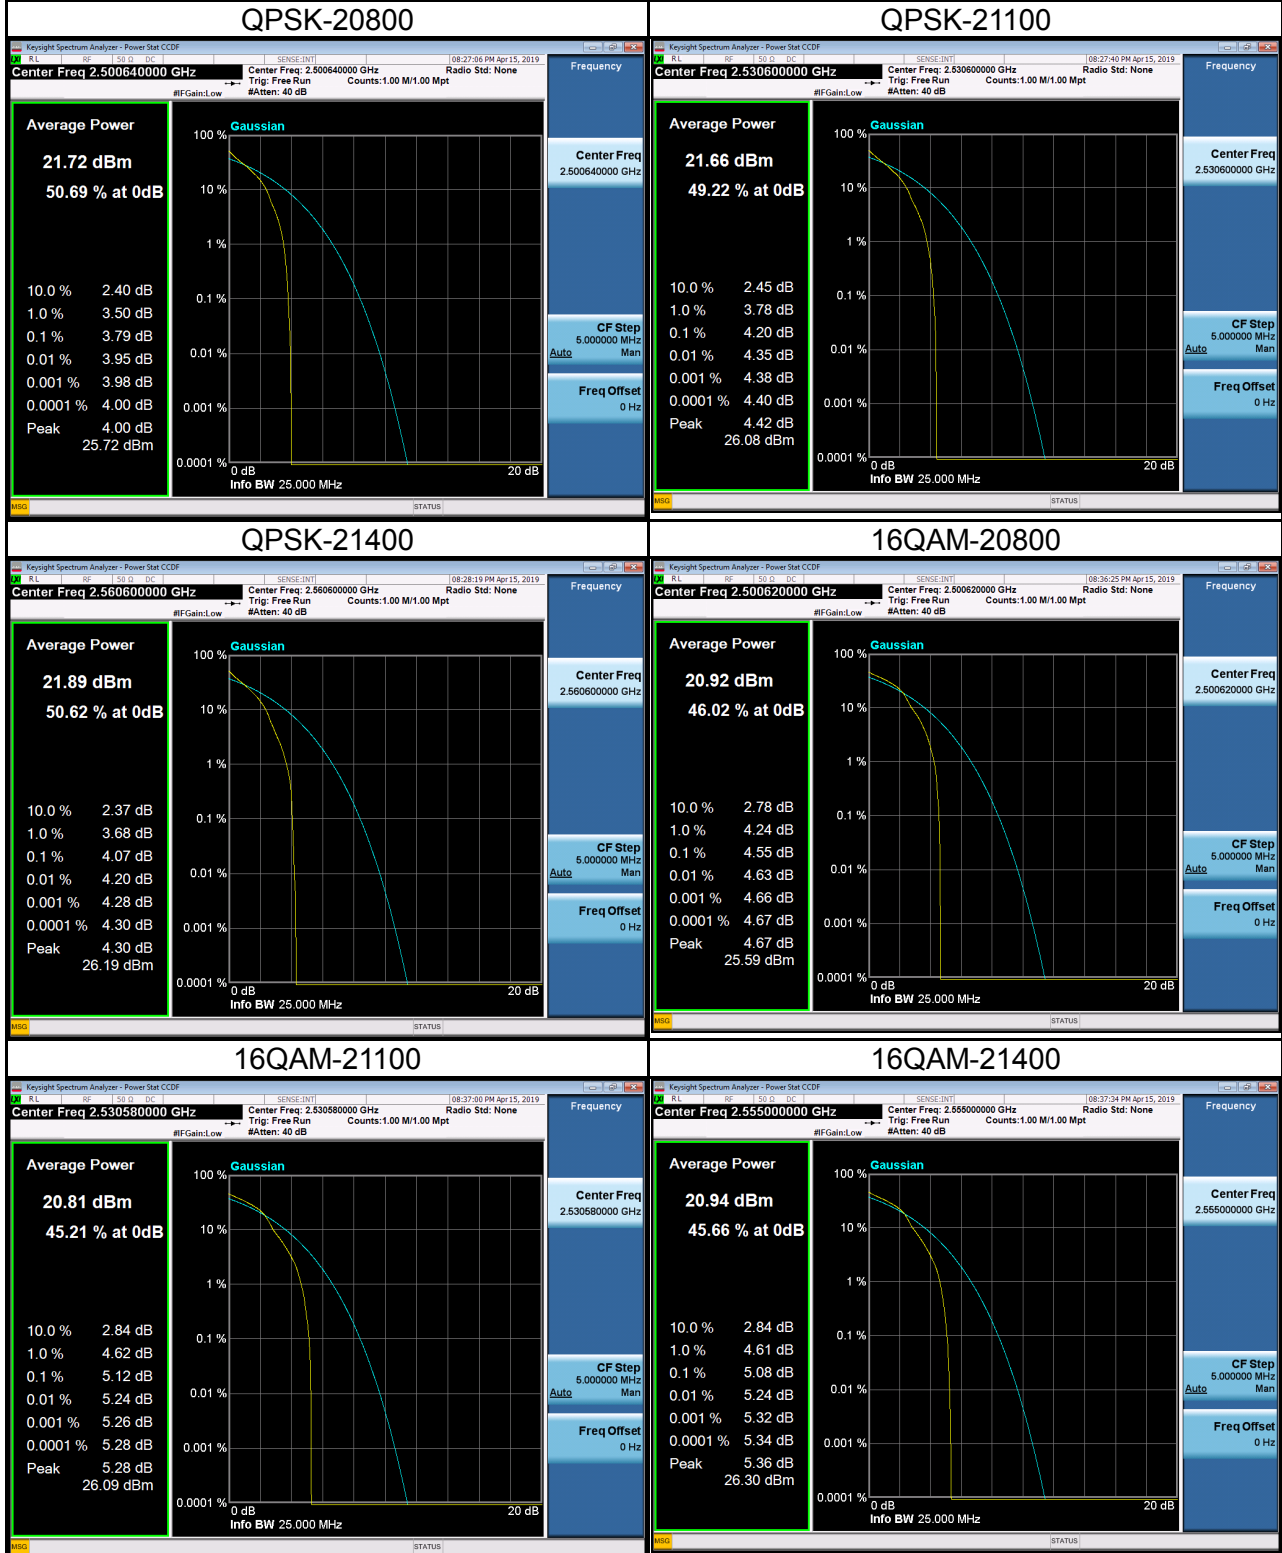

APPENDIX H - PEAK TO AVERAGE RATIO

WCDMA Band IV Spectrum Plot_WCDMA

WCDMA Band IV Spectrum Plot_HSDPA

WCDMA Band IV Spectrum Plot_HSUPA

LTE Band 4 Spectrum Plot_1.4M

LTE Band 4 Spectrum Plot_3M

LTE Band 4 Spectrum Plot_5M

LTE Band 4 Spectrum Plot_10M

LTE Band 4 Spectrum Plot_15M

LTE Band 4 Spectrum Plot_20M

LTE Band 7 Spectrum Plot_5M

LTE Band 7 Spectrum Plot_10M

LTE Band 7 Spectrum Plot_15M

LTE Band 7 Spectrum Plot_20M