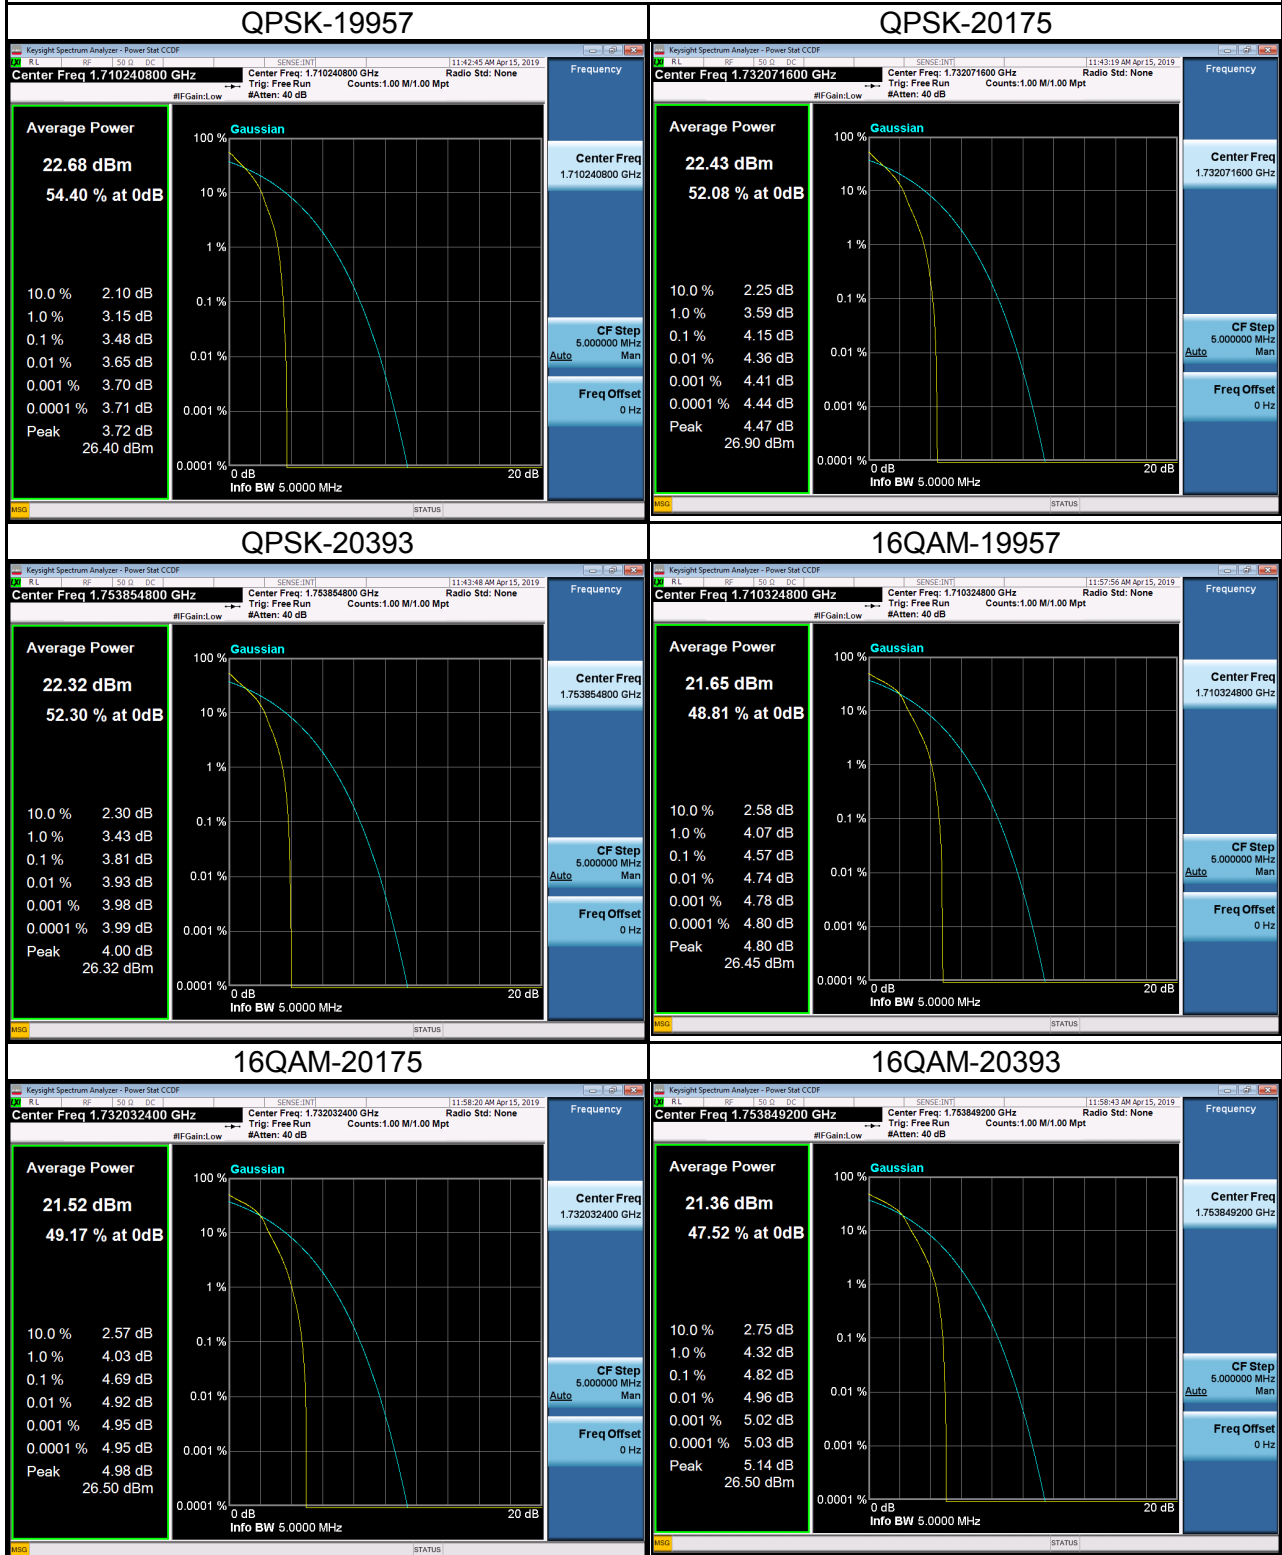

APPENDIX H - PEAK TO AVERAGE RATIO

WCDMA Band IV Spectrum Plot_WCDMA

WCDMA Band IV Spectrum Plot_HSDPA

WCDMA Band IV Spectrum Plot_HSUPA

LTE Band 4 Spectrum Plot_1.4M

LTE Band 4 Spectrum Plot_3M

LTE Band 4 Spectrum Plot_5M

LTE Band 4 Spectrum Plot_10M

LTE Band 4 Spectrum Plot_15M

LTE Band 4 Spectrum Plot_20M

LTE Band 7 Spectrum Plot_5M

LTE Band 7 Spectrum Plot_10M

LTE Band 7 Spectrum Plot_15M

LTE Band 7 Spectrum Plot_20M