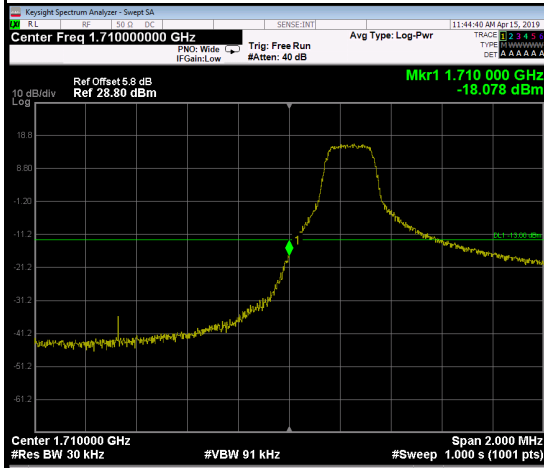

APPENDIX G - BAND EDGE

WCDMA Band IV_WCDMA

WCDMA Band IV_HSDPA

WCDMA Band IV_HSUPA

LTE Band 4_1.4M

1RB0		1RB5	
Channel	19957	Channel	20393

6RB0

Channel	19957	Channel	20393
---------	-------	---------	-------

LTE Band 4_3M

1RB0		1RB14	
Channel	19965	Channel	20385

15RB0

Channel	19965	Channel	20385
---------	-------	---------	-------

LTE Band 4_5M

1RB0		1RB24	
Channel	19975	Channel	20375

25RB0

Channel	19975	Channel	20375
---------	-------	---------	-------