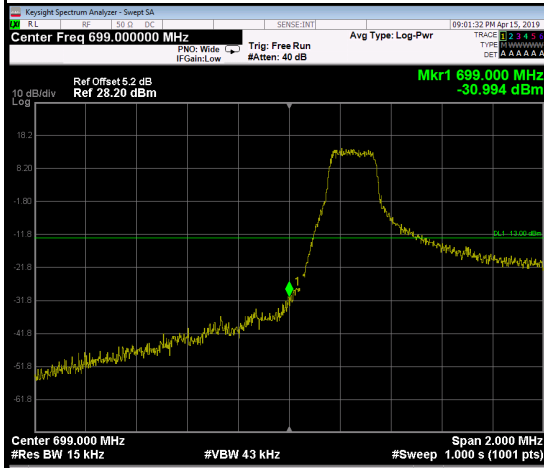

1RB0 1RB99

Channel 20850 Channel 21350

100RB0

Channel 20850 Channel 21350

LTE Band 12_1.4M

1RB0		1RB5	
Channel	23017	Channel	23173

6RB0

Channel	23017	Channel	13173
---------	-------	---------	-------