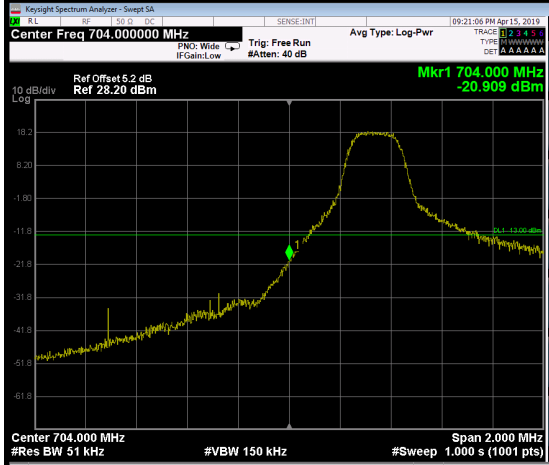

LTE Band 17_5M

1RB0	1RB24

Channel	23755	Channel	23825