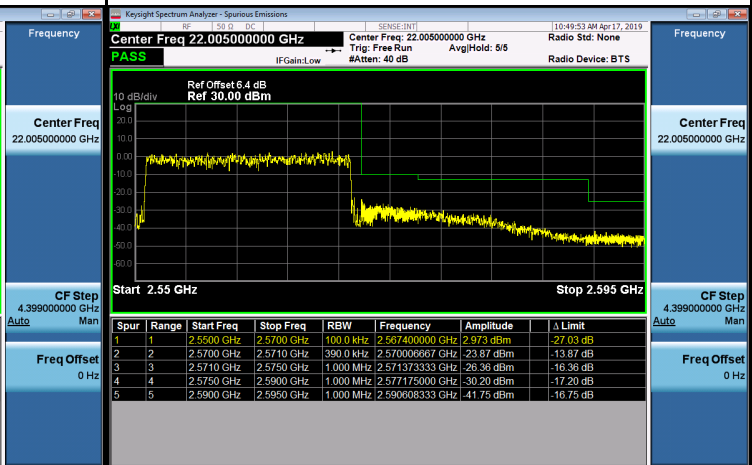

50RB0

Channel	20800	Channel	21400
---------	-------	---------	-------

LTE Band 7_15M

1RB0 1RB74

Channel 20825 Channel 21375

75RB0

Channel 20825 Channel 21375

LTE Band 7_20M

1RB0 1RB99

Channel 20850 Channel 21350

100RB0

Channel 20850 Channel 21350

LTE Band 12_1.4M

1RB0		1RB5	
Channel	23017	Channel	23173

6RB0

Channel	23017	Channel	13173
---------	-------	---------	-------