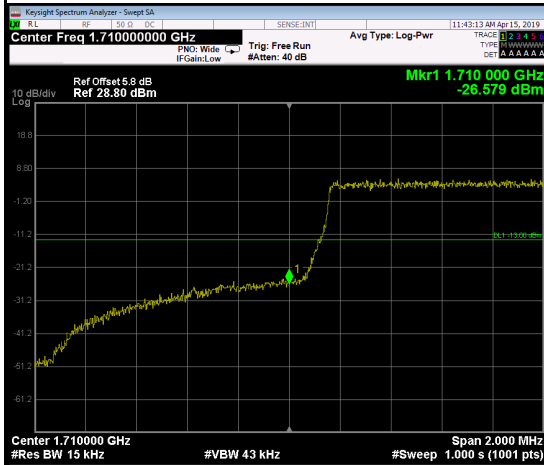

APPENDIX G - BAND EDGE

WCDMA Band IV_WCDMA

WCDMA Band IV_HSDPA

WCDMA Band IV_HSUPA

LTE Band 4_1.4M

1RB0		1RB5	
Channel	19957	Channel	20393

6RB0

Channel	19957	Channel	20393
---------	-------	---------	-------

LTE Band 4_3M

1RB0		1RB14	
Channel	19965	Channel	20385

15RB0

Channel	19965	Channel	20385
---------	-------	---------	-------

LTE Band 4_5M

1RB0		1RB24	
Channel	19975	Channel	20375

25RB0

Channel	19975	Channel	20375
---------	-------	---------	-------