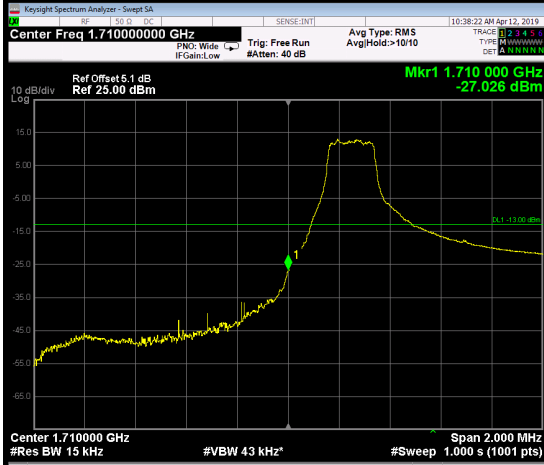

LTE Band 66_1.4M

1RB0

1RB5

Channel

131979

Channel

132665

6RB0

Channel

131979

Channel

132665