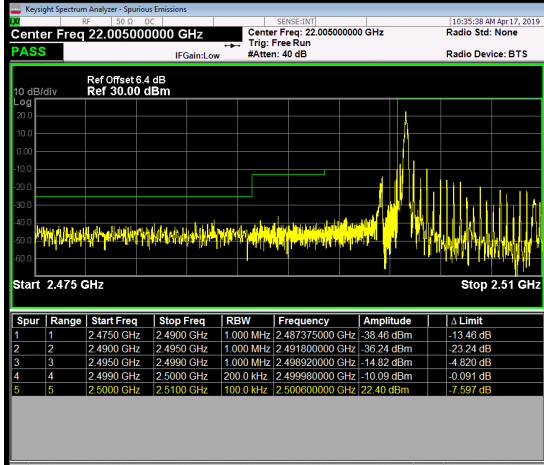

25RB0

Channel

20775

Channel

21425

LTE Band 7_10M

1RB0	1RB49
------	-------

Channel	20800	Channel	21400
---------	-------	---------	-------

50RB0

Channel	20800	Channel	21400
---------	-------	---------	-------

LTE Band 7_15M

1RB0 1RB74

Channel 20825 Channel 21375

75RB0

Channel 20825 Channel 21375

LTE Band 7_20M