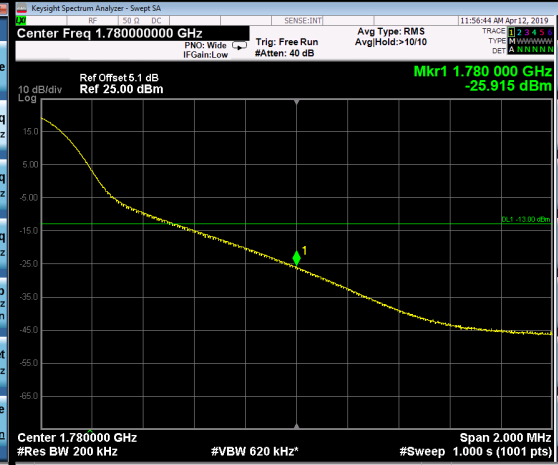

Channel

132572

Frequency

Auto Tune

Center Freq
1.71000000 GHz

Start Freq
1.709000000 GHz

Stop Freq
1.711000000 GHz

CF Step
200.000 kHz
Auto Man

Freq Offset
0 Hz

Scale Type
Log Lin

Frequency

Auto Tune

Center Freq
1.78000000 GHz

Start Freq
1.779000000 GHz

Stop Freq
1.781000000 GHz

CF Step
200.000 kHz
Auto Man