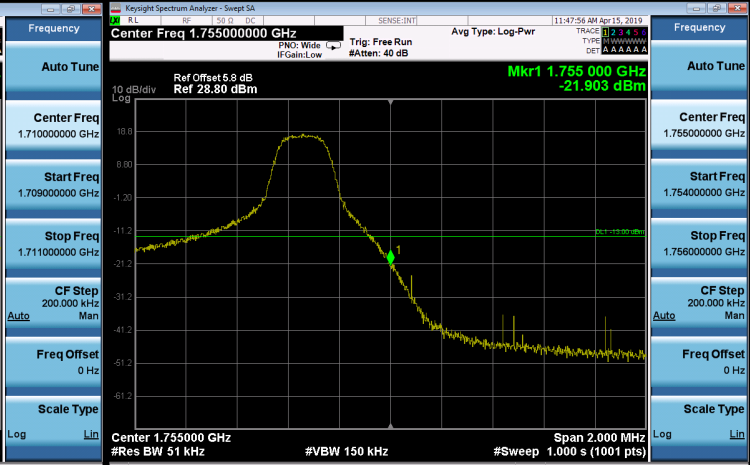

LTE Band 4_3M

1RB0		1RB14	
Channel	19965	Channel	20385

15RB0

Channel	19965	Channel	20385
---------	-------	---------	-------

LTE Band 4_5M

1RB0		1RB24	
Channel	19975	Channel	20375

25RB0

Channel	19975	Channel	20375
---------	-------	---------	-------