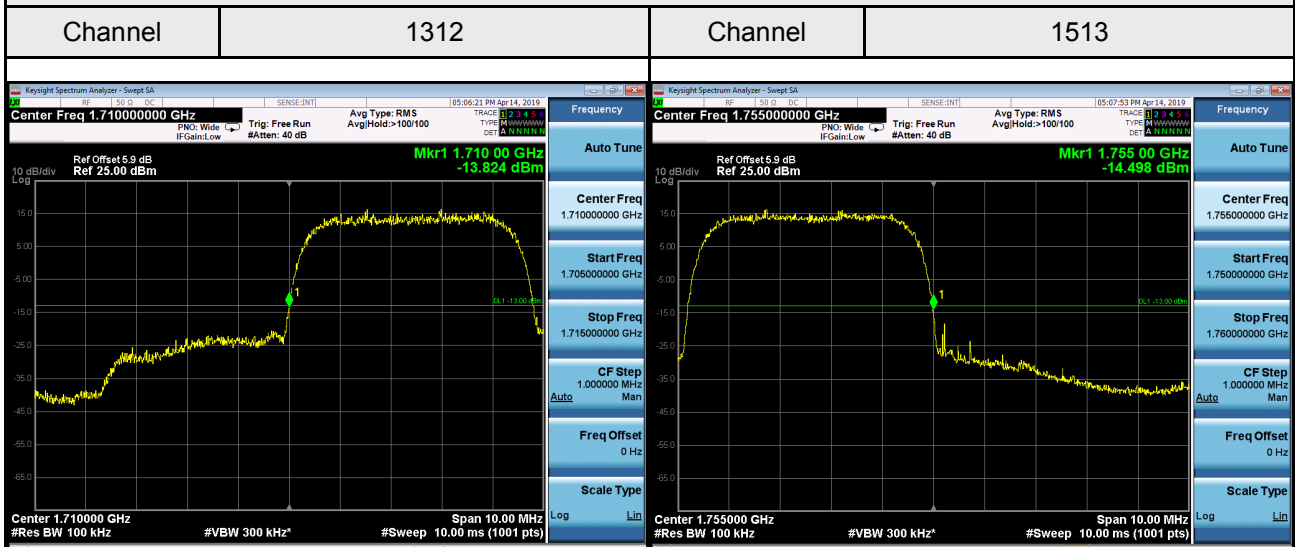

APPENDIX G - BAND EDGE

WCDMA Band IV_WCDMA

WCDMA Band IV_HSDPA

WCDMA Band IV_HSUPA

LTE Band 4_1.4M

1RB0		1RB5	
Channel	19957	Channel	20393

6RB0

Channel	19957	Channel	20393
---------	-------	---------	-------

LTE Band 4_3M

1RB0		1RB14	
Channel	19965	Channel	20385

15RB0

Channel	19965	Channel	20385
---------	-------	---------	-------

LTE Band 4_5M

1RB0		1RB24	
Channel	19975	Channel	20375

25RB0

Channel	19975	Channel	20375
---------	-------	---------	-------