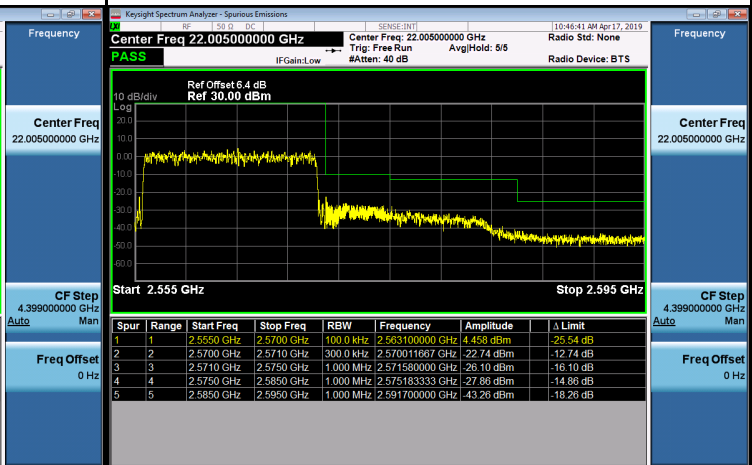

50RB0

Channel	20800	Channel	21400
---------	-------	---------	-------

LTE Band 7_15M

1RB0 1RB74

Channel 20825 Channel 21375

75RB0

Channel 20825 Channel 21375

LTE Band 7_20M

1RB0 1RB99

Channel 20850 Channel 21350

100RB0

Channel 20850 Channel 21350

LTE Band 12_1.4M

1RB0		1RB5	
Channel	23017	Channel	23173

6RB0

Channel	23017	Channel	13173
---------	-------	---------	-------