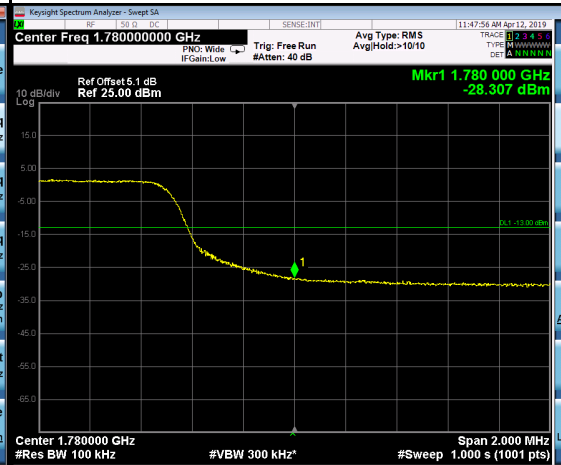

Auto Tune

Center Freq
1.71000000 GHz

Start Freq
1.709000000 GHz

Stop Freq
1.711000000 GHz

CF Step
200.000 kHz
Auto Man

Freq Offset
0 Hz

Scale Type
Log Lin

Frequency

Auto Tune

Center Freq
1.78000000 GHz

Start Freq
1.779000000 GHz

Stop Freq
1.781000000 GHz

CF Step
200.000 kHz
Auto Man

Freq Offset
0 Hz

Scale Type
Log Lin

LTE Band 66_15M