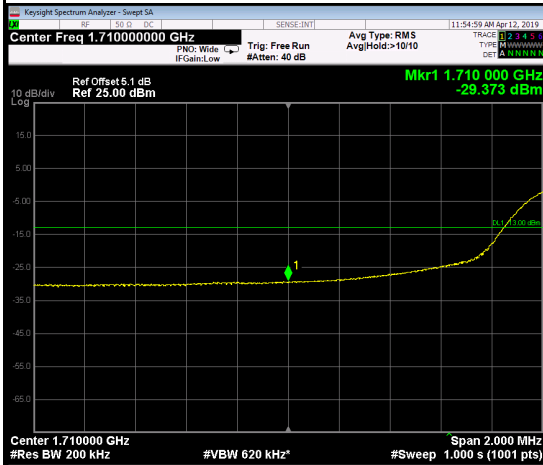

Freq Offset
0 Hz

Scale Type
Log Lin

Frequency

Auto Tune

Center Freq
1.78000000 GHz

Start Freq
1.779000000 GHz

Stop Freq
1.781000000 GHz

CF Step
200.000 kHz
Auto Man

Freq Offset
0 Hz

Scale Type
Log Lin

100RB0

Channel

132072

Channel

132572

Frequency

Auto Tune

Center Freq
1.71000000 GHz

Start Freq
1.709000000 GHz

Stop Freq
1.711000000 GHz

CF Step
200.000 kHz
Auto Man

Freq Offset
0 Hz

Scale Type
Log Lin

Frequency

Auto Tune

Center Freq
1.78000000 GHz

Start Freq
1.779000000 GHz

Stop Freq
1.781000000 GHz

CF Step
200.000 kHz
Auto Man

Freq Offset
0 Hz

Scale Type
Log Lin