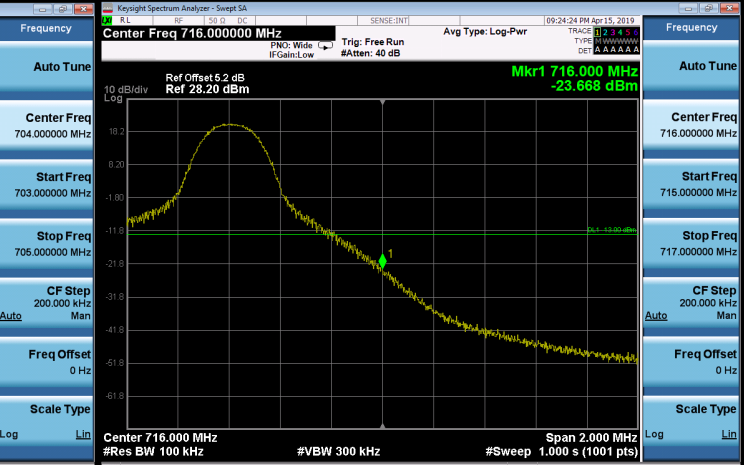

LTE Band 17_10M

1RB0

1RB49

Channel

23780

Channel

23800

50RB0