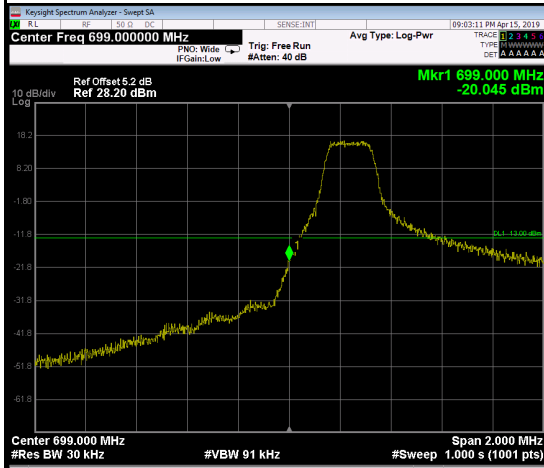

LTE Band 12_3M

1RB0		1RB14	
Channel	23025	Channel	23165