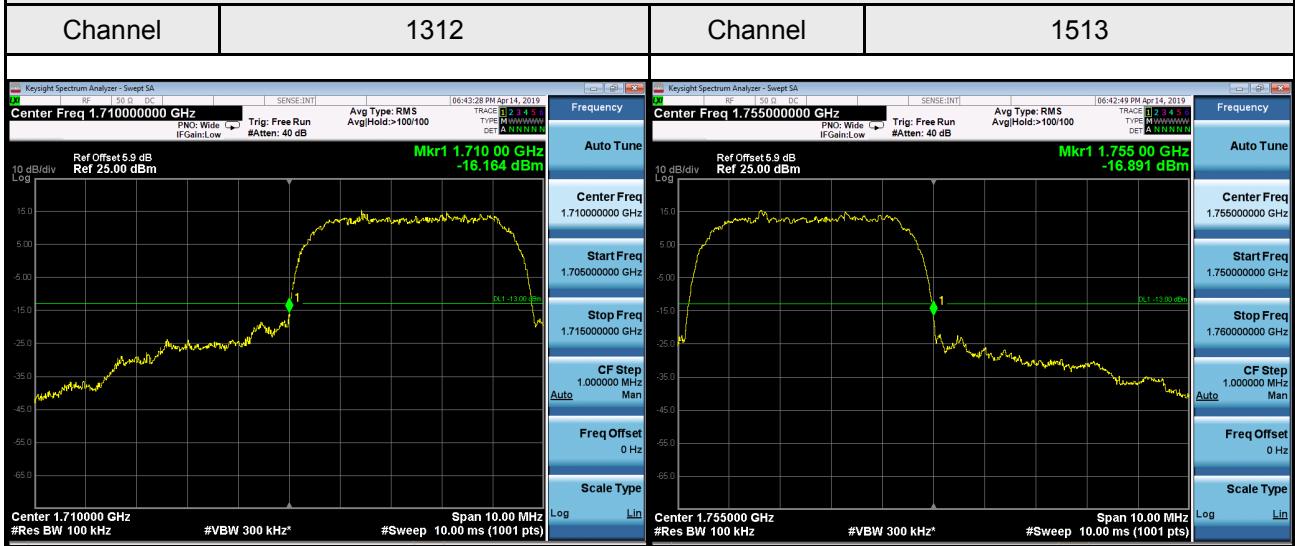

APPENDIX G - BAND EDGE

WCDMA Band IV_WCDMA

WCDMA Band IV_HSDPA

WCDMA Band IV_HSUPA

LTE Band 4_1.4M

1RB0		1RB5	
Channel	19957	Channel	20393

6RB0

Channel	19957	Channel	20393
---------	-------	---------	-------

LTE Band 4_3M

1RB0		1RB14	
Channel	19965	Channel	20385

15RB0

Channel	19965	Channel	20385
---------	-------	---------	-------

LTE Band 4_5M

1RB0		1RB24	
Channel	19975	Channel	20375

25RB0

Channel	19975	Channel	20375
---------	-------	---------	-------

LTE Band 4_10M

1RB0		1RB49	
Channel	20000	Channel	20350

50RB0

Channel		20000		Channel		20350	
---------	--	-------	--	---------	--	-------	--

LTE Band 4_15M

1RB0		1RB74	
------	--	-------	--

Channel	20025	Channel	20325
---------	-------	---------	-------