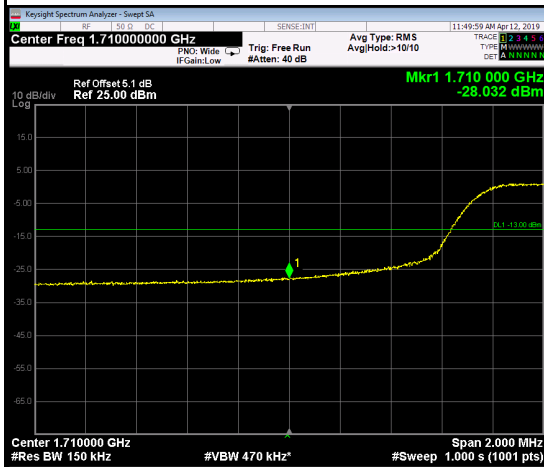

75RB0

Channel	132047	Channel	132597