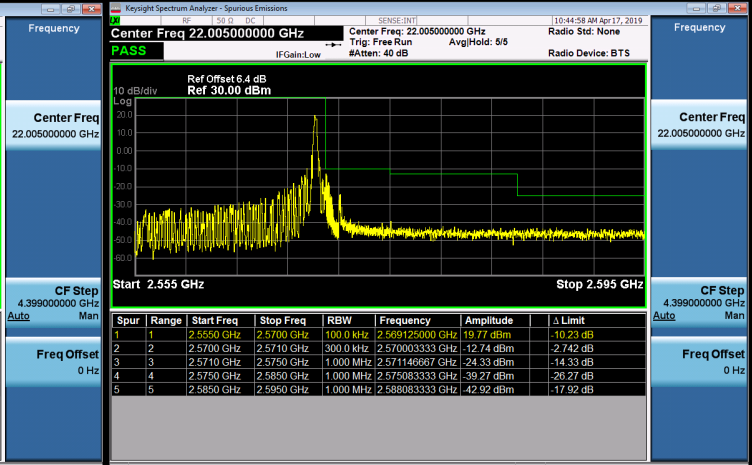

50RB0

Channel	20800	Channel	21400
---------	-------	---------	-------

LTE Band 7_15M

1RB0 1RB74

Channel 20825 Channel 21375

75RB0

Channel 20825 Channel 21375

LTE Band 7_20M

1RB0 1RB99

Channel 20850 Channel 21350

100RB0

Channel 20850 Channel 21350

LTE Band 12_1.4M

1RB0		1RB5	
Channel	23017	Channel	23173

6RB0

Channel	23017	Channel	13173
---------	-------	---------	-------