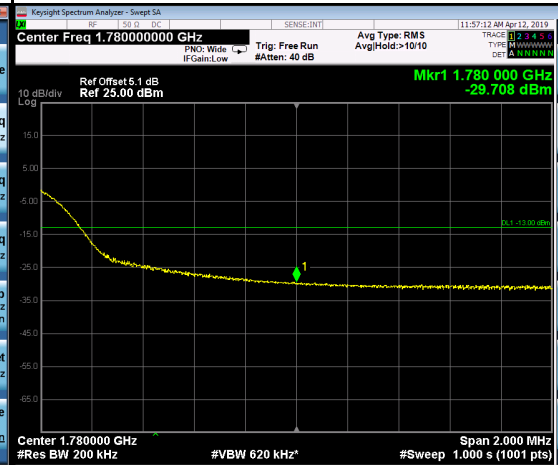

Auto Tune

Center Freq
1.71000000 GHz

Start Freq
1.709000000 GHz

Stop Freq
1.711000000 GHz

CF Step
200.000 kHz
Auto Man

Freq Offset
0 Hz

Scale Type
Log Lin

Frequency

Auto Tune

Center Freq
1.78000000 GHz

Start Freq
1.779000000 GHz

Stop Freq
1.781000000 GHz

CF Step
200.000 kHz
Auto Man

Freq Offset
0 Hz

Scale Type
Log Lin