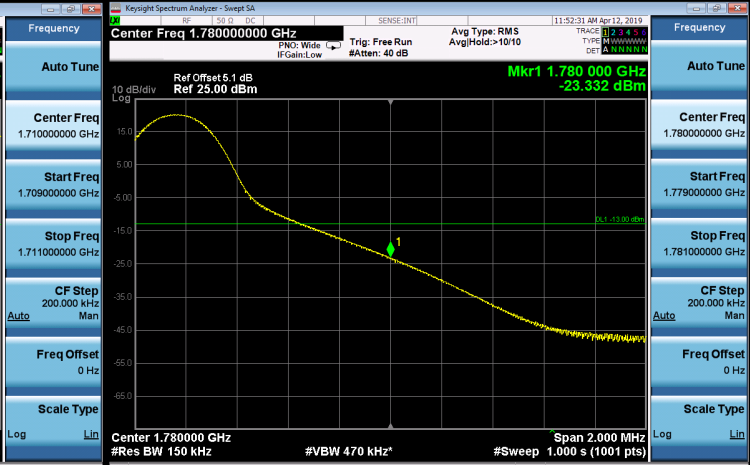

LTE Band 66_15M

1RB0		1RB74	
Channel	132047	Channel	132597