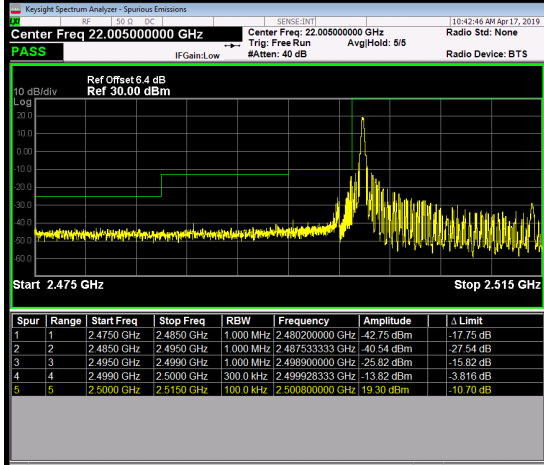

50RB0

Channel	20800	Channel	21400
---------	-------	---------	-------

LTE Band 7_15M

1RB0 1RB74

Channel 20825 Channel 21375

75RB0

Channel 20825 Channel 21375

LTE Band 7_20M

1RB0 1RB99

Channel 20850 Channel 21350

100RB0

Channel 20850 Channel 21350

LTE Band 12_1.4M

1RB0		1RB5	
Channel	23017	Channel	23173

6RB0

Channel	23017	Channel	13173
---------	-------	---------	-------