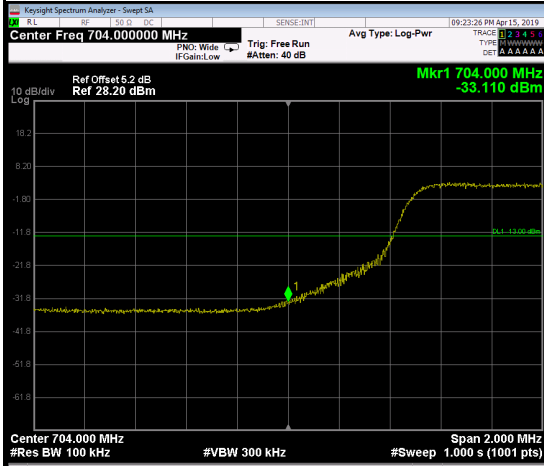

LTE Band 17_10M

1RB0

1RB49

Channel

23780

Channel

23800

50RB0

Channel

23780

Channel

23800

LTE Band 66_1.4M

1RB0

1RB5

Channel