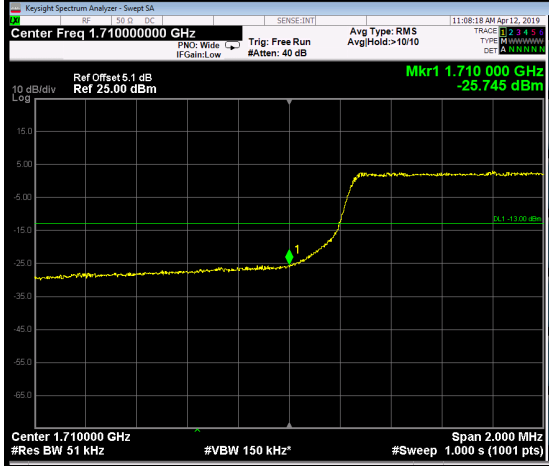

LTE Band 66_5M

1RB0	1RB24

Channel	131997	Channel	132647

25RB0

Channel	131997	Channel	132647