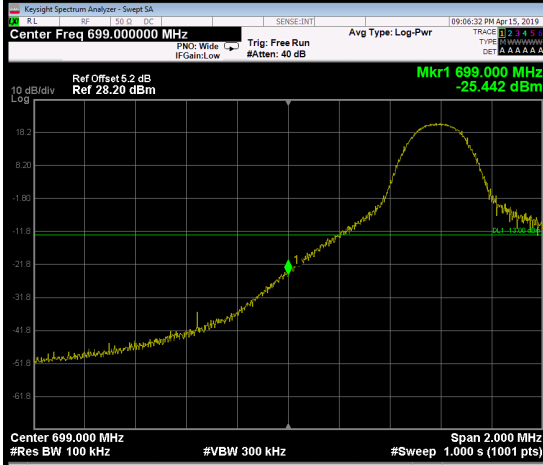

LTE Band 12_10M

1RB0		1RB49	
Channel	23060	Channel	20350