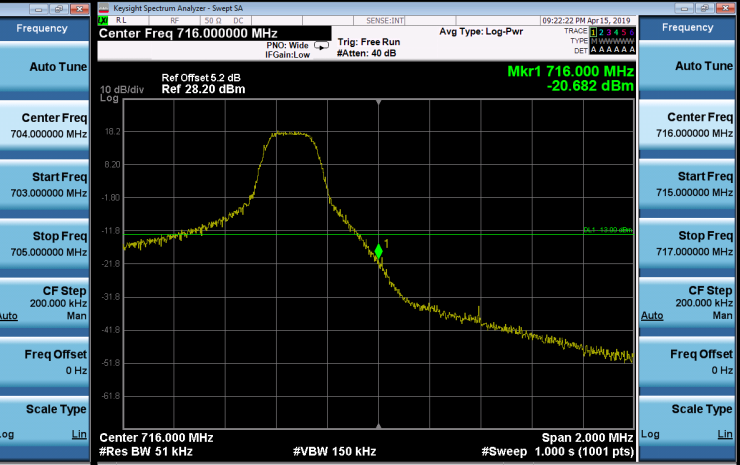

LTE Band 17_5M

1RB0	1RB24

Channel	23755	Channel	23825