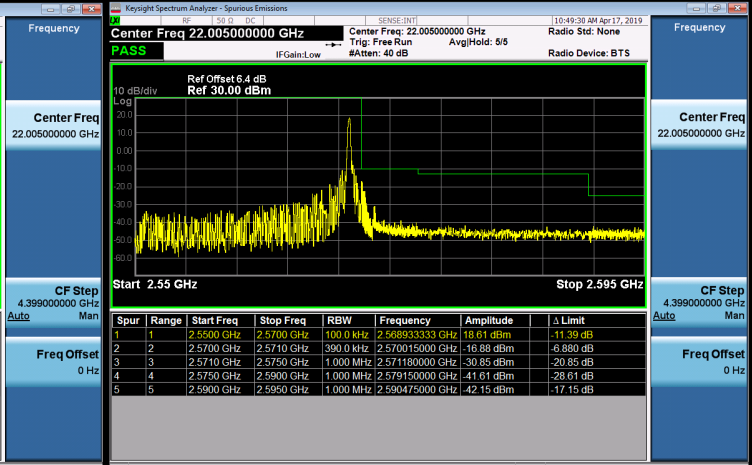

50RB0

Channel	20800	Channel	21400
---------	-------	---------	-------

LTE Band 7_15M

1RB0 1RB74

Channel 20825 Channel 21375

75RB0

Channel 20825 Channel 21375

LTE Band 7_20M

1RB0 1RB99

Channel 20850 Channel 21350

100RB0

Channel 20850 Channel 21350

LTE Band 12_1.4M

1RB0		1RB5	
Channel	23017	Channel	23173

6RB0

Channel	23017	Channel	13173
---------	-------	---------	-------