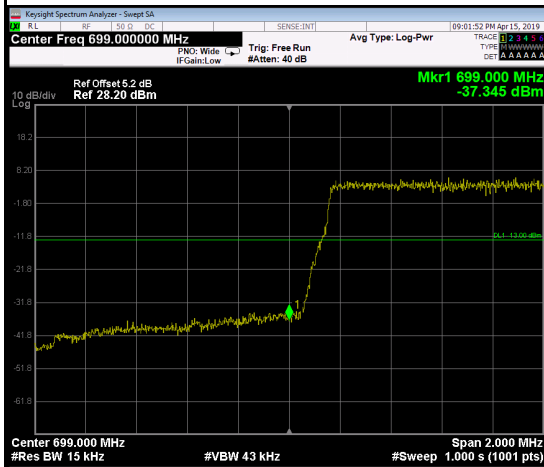

1RB0 1RB99

Channel 20850 Channel 21350

100RB0

Channel 20850 Channel 21350

LTE Band 12_1.4M

1RB0		1RB5	
Channel	23017	Channel	23173

6RB0

Channel	23017	Channel	13173
---------	-------	---------	-------