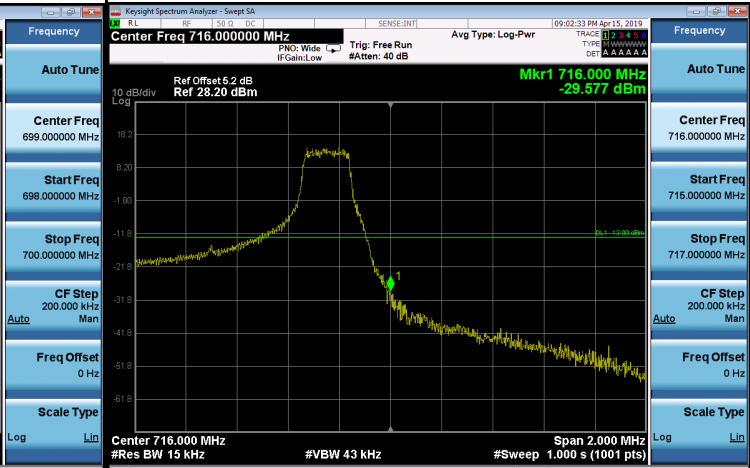

1RB0 1RB99

Channel 20850 Channel 21350

100RB0

Channel 20850 Channel 21350

LTE Band 12_1.4M

1RB0		1RB5	
Channel	23017	Channel	23173

6RB0

Channel	23017	Channel	13173
---------	-------	---------	-------