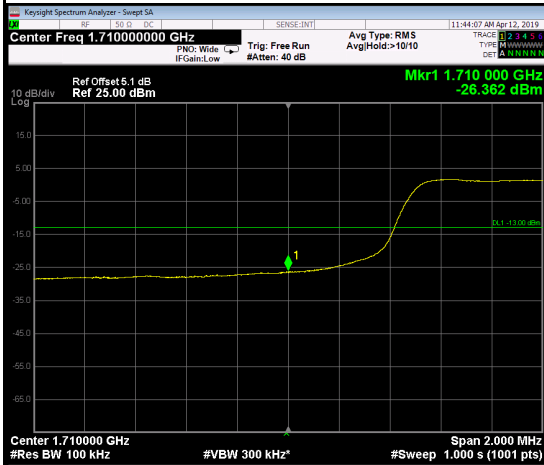

Freq Offset
0 Hz

Scale Type
Log Lin

Frequency

Auto Tune

Center Freq
1.78000000 GHz

Start Freq
1.779000000 GHz

Stop Freq
1.781000000 GHz

CF Step
200.000 kHz
Auto Man

Freq Offset
0 Hz

Scale Type
Log Lin

50RB0

Channel

132022

Channel

132622

Frequency

Auto Tune

Center Freq
1.71000000 GHz

Start Freq
1.709000000 GHz

Stop Freq
1.711000000 GHz

CF Step
200.000 kHz
Auto Man

Freq Offset
0 Hz

Scale Type
Log Lin

Frequency

Auto Tune

Center Freq
1.78000000 GHz

Start Freq
1.779000000 GHz

Stop Freq
1.781000000 GHz

CF Step
200.000 kHz
Auto Man

Freq Offset
0 Hz

Scale Type
Log Lin

LTE Band 66_15M