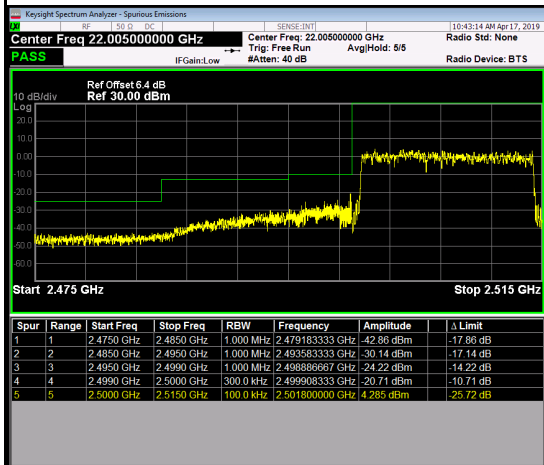

50RB0

Channel	20800	Channel	21400
---------	-------	---------	-------

LTE Band 7_15M

1RB0 1RB74

Channel 20825 Channel 21375

75RB0

Channel 20825 Channel 21375

LTE Band 7_20M

1RB0 1RB99

Channel 20850 Channel 21350

100RB0

Channel 20850 Channel 21350

LTE Band 12_1.4M

1RB0		1RB5	
Channel	23017	Channel	23173

6RB0

Channel	23017	Channel	13173
---------	-------	---------	-------