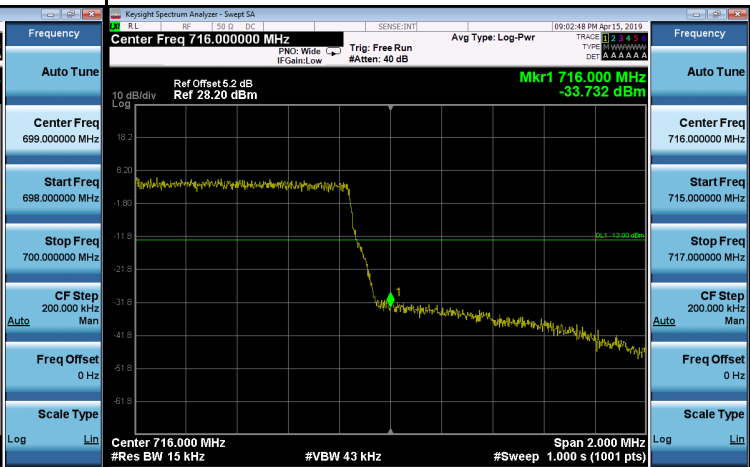

1RB0 1RB99

Channel 20850 Channel 21350

100RB0

Channel 20850 Channel 21350

LTE Band 12_1.4M

1RB0		1RB5	
Channel	23017	Channel	23173

6RB0

Channel	23017	Channel	13173
---------	-------	---------	-------