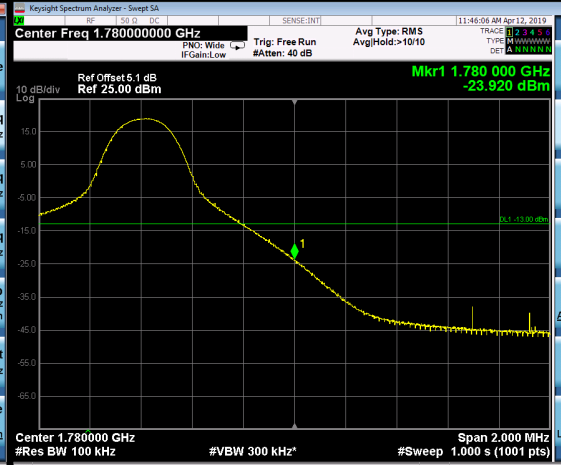

Channel

132622

Frequency

Auto Tune

Center Freq
1.71000000 GHz

Start Freq
1.709000000 GHz

Stop Freq
1.711000000 GHz

CF Step
200.000 kHz
Auto Man

Freq Offset
0 Hz

Scale Type
Log Lin

Frequency

Auto Tune

Center Freq
1.78000000 GHz

Start Freq
1.779000000 GHz

Stop Freq
1.781000000 GHz

CF Step
200.000 kHz
Auto Man