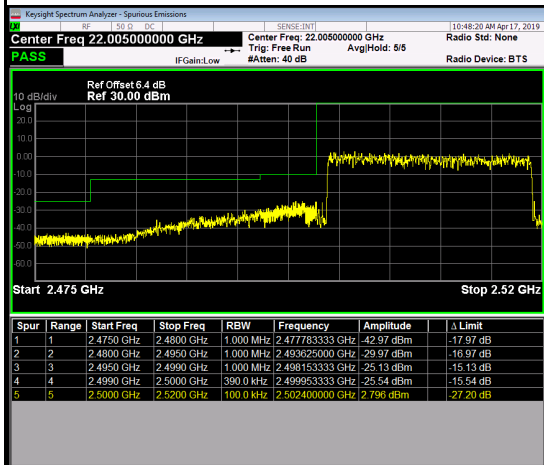

50RB0

Channel	20800	Channel	21400
---------	-------	---------	-------

LTE Band 7_15M

1RB0 1RB74

Channel 20825 Channel 21375

75RB0

Channel 20825 Channel 21375

LTE Band 7_20M

1RB0 1RB99

Channel 20850 Channel 21350

100RB0

Channel 20850 Channel 21350

LTE Band 12_1.4M

1RB0		1RB5	
Channel	23017	Channel	23173

6RB0

Channel	23017	Channel	13173
---------	-------	---------	-------