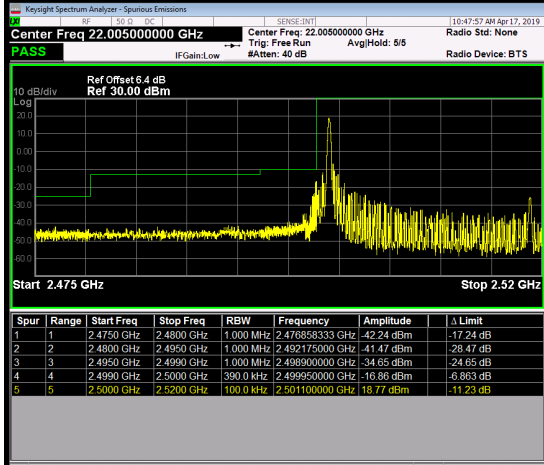

50RB0

Channel	20800	Channel	21400
---------	-------	---------	-------

LTE Band 7_15M

1RB0 1RB74

Channel 20825 Channel 21375

75RB0

Channel 20825 Channel 21375

LTE Band 7_20M

1RB0 1RB99

Channel 20850 Channel 21350

100RB0

Channel 20850 Channel 21350

LTE Band 12_1.4M

1RB0		1RB5	
Channel	23017	Channel	23173

6RB0

Channel	23017	Channel	13173
---------	-------	---------	-------