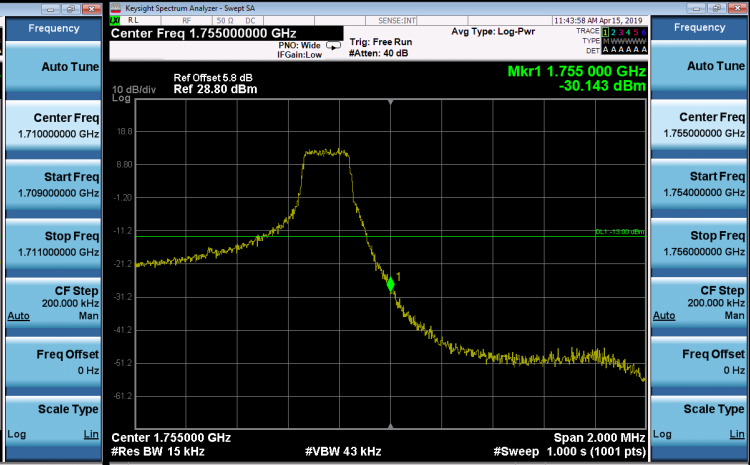

APPENDIX G - BAND EDGE

WCDMA Band IV_WCDMA

WCDMA Band IV_HSDPA

WCDMA Band IV_HSUPA

LTE Band 4_1.4M

1RB0		1RB5	
Channel	19957	Channel	20393

6RB0

Channel	19957	Channel	20393
---------	-------	---------	-------

LTE Band 4_3M

1RB0		1RB14	
Channel	19965	Channel	20385

15RB0

Channel	19965	Channel	20385
---------	-------	---------	-------

LTE Band 4_5M

1RB0		1RB24	
Channel	19975	Channel	20375

25RB0

Channel	19975	Channel	20375
---------	-------	---------	-------