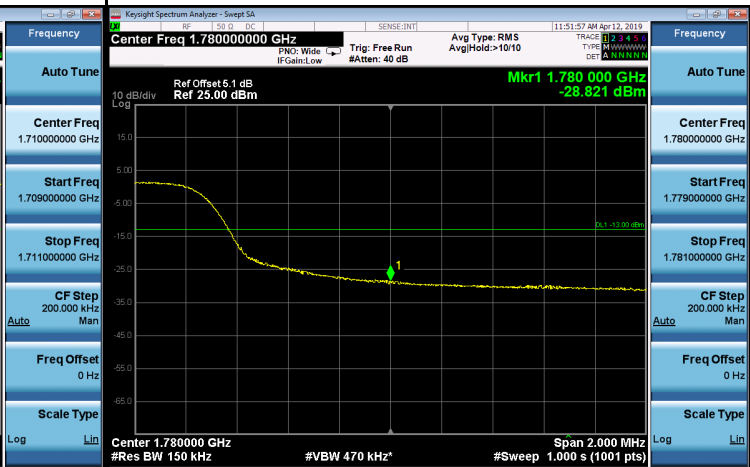

75RB0

Channel	132047	Channel	132597