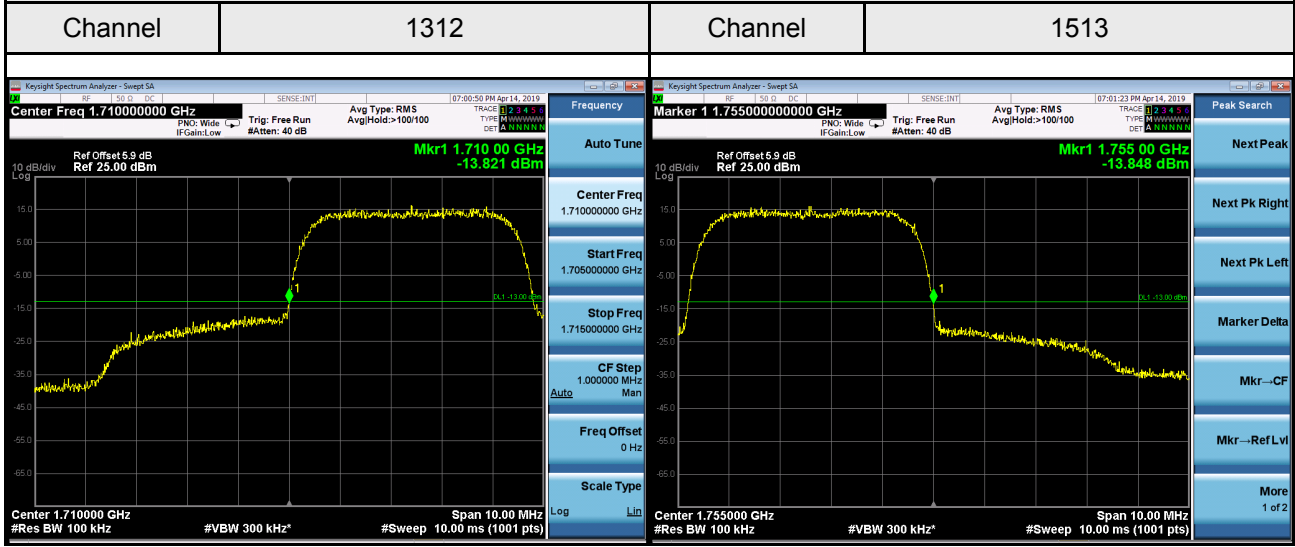

APPENDIX G - BAND EDGE

WCDMA Band IV_WCDMA

WCDMA Band IV_HSDPA

WCDMA Band IV_HSUPA

LTE Band 4_1.4M

1RB0		1RB5	
Channel	19957	Channel	20393

6RB0

Channel	19957	Channel	20393
---------	-------	---------	-------

LTE Band 4_3M

1RB0		1RB14	
Channel	19965	Channel	20385

15RB0

Channel	19965	Channel	20385
---------	-------	---------	-------

LTE Band 4_5M

1RB0		1RB24	
Channel	19975	Channel	20375

25RB0

Channel	19975	Channel	20375
---------	-------	---------	-------