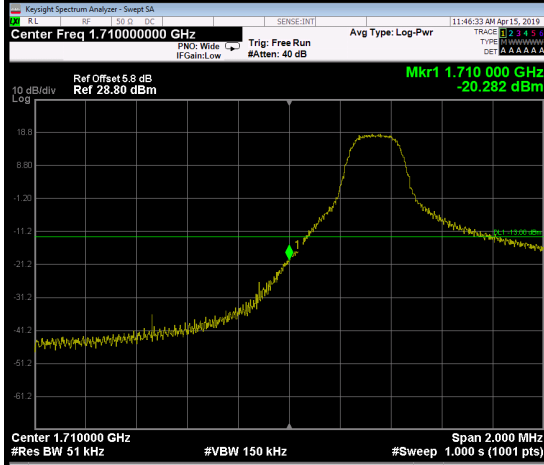

LTE Band 4_3M

1RB0		1RB14	
Channel	19965	Channel	20385

15RB0

Channel	19965	Channel	20385
---------	-------	---------	-------

LTE Band 4_5M

1RB0		1RB24	
Channel	19975	Channel	20375

25RB0

Channel	19975	Channel	20375
---------	-------	---------	-------