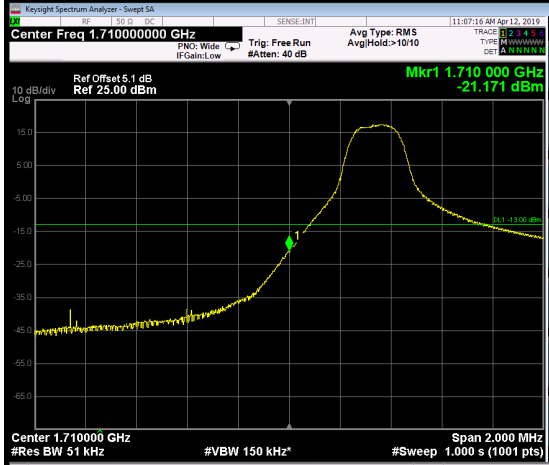

LTE Band 66_5M

1RB0	1RB24

Channel	131997	Channel	132647

25RB0

Channel	131997	Channel	132647