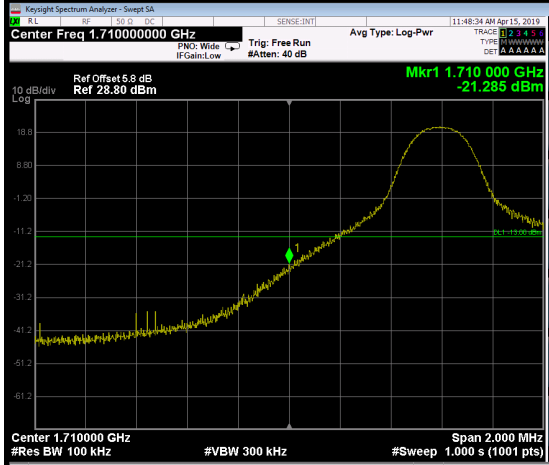

LTE Band 4_10M

1RB0		1RB49	
Channel	20000	Channel	20350