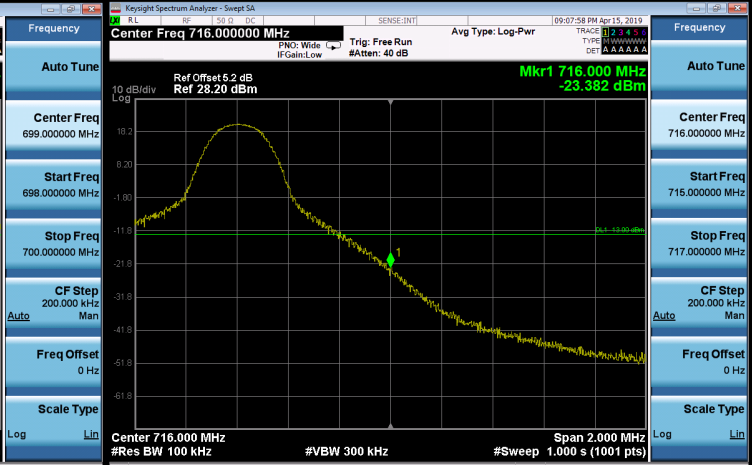

LTE Band 12_10M

1RB0		1RB49	
Channel	23060	Channel	20350