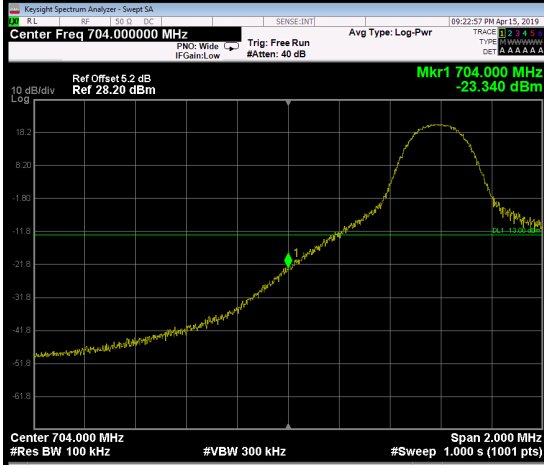

LTE Band 17_10M

1RB0

1RB49

Channel

23780

Channel

23800

50RB0