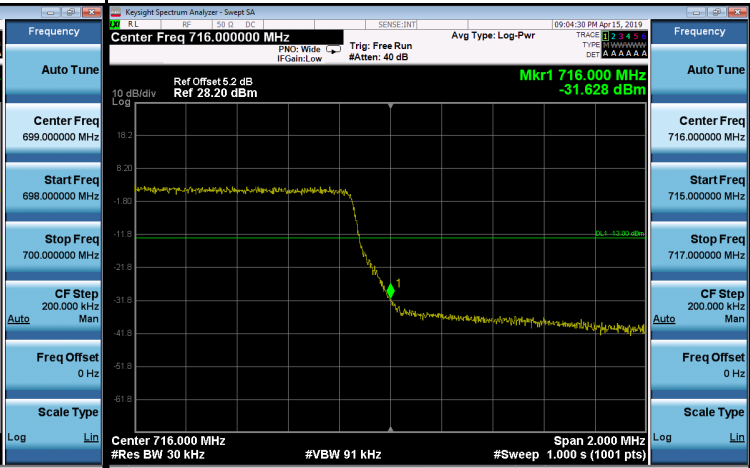

15RB0

Channel		23025		Channel		23165