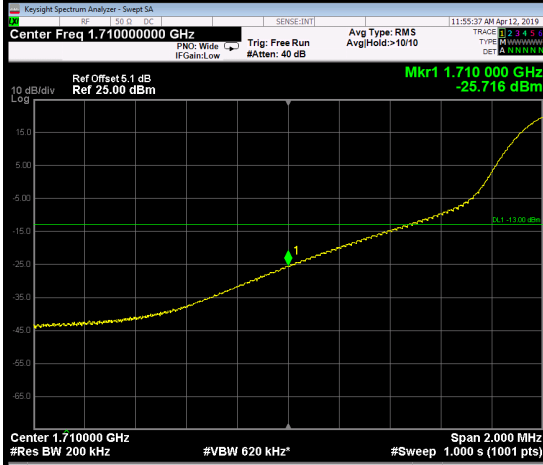

Auto Tune

Center Freq
1.78000000 GHz

Start Freq
1.779000000 GHz

Stop Freq
1.781000000 GHz

CF Step
200.000 kHz
Auto Man

Freq Offset
0 Hz

Scale Type
Log Lin

LTE Band 66_15M

1RB0		1RB74	
Channel	132047	Channel	132597

75RB0

Channel	132047	Channel	132597
---------	--------	---------	--------

LTE Band 66_20M

1RB0

1RB99

Channel

132072

Channel

132572

Frequency

Auto Tune

Center Freq
1.71000000 GHz

Start Freq
1.709000000 GHz

Stop Freq
1.711000000 GHz

CF Step
200.000 kHz
Auto Man