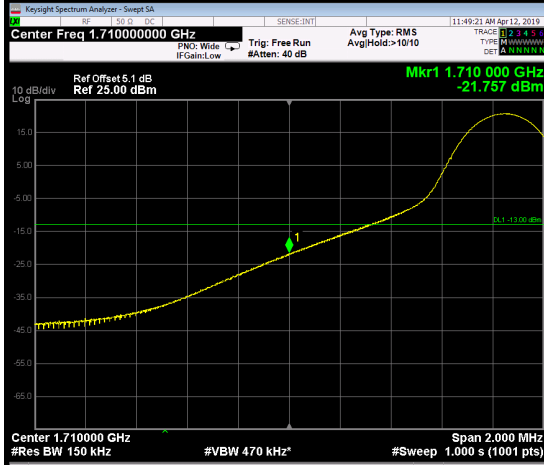

LTE Band 66_15M

1RB0		1RB74	
Channel	132047	Channel	132597