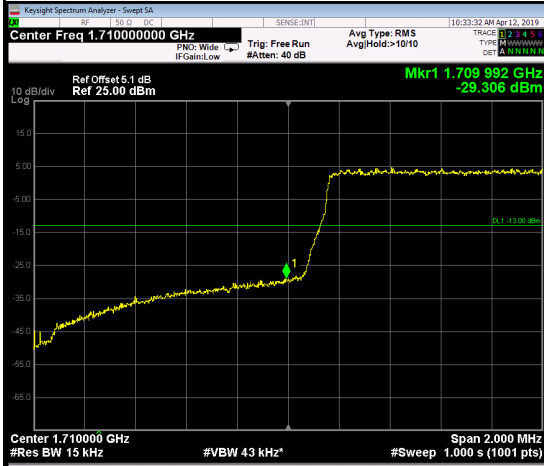

Channel

23780

Channel

23800

LTE Band 66_1.4M

1RB0

1RB5

Channel

131979

Channel

132665

6RB0

Channel

131979

Channel

132665

LTE Band 66_3M

1RB0		1RB14	
------	--	-------	--

Channel	131987	Channel	132657
---------	--------	---------	--------

15RB0

Channel		Channel	
131987	132657	131987	132657

LTE Band 66_5M

1RB0	1RB24
------	-------