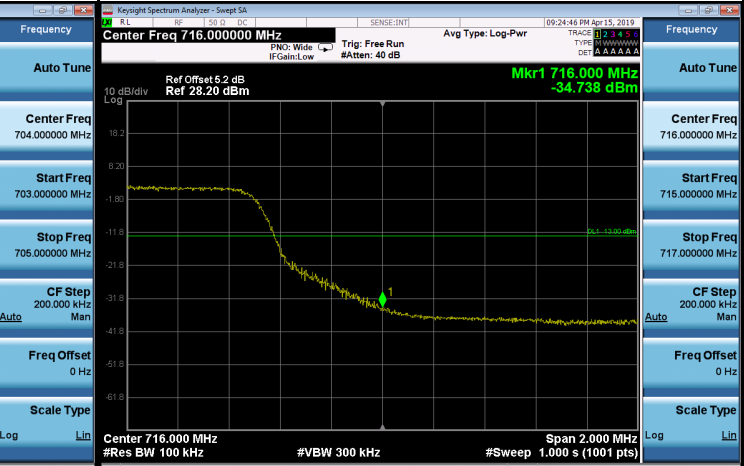

LTE Band 17_10M

1RB0

1RB49

Channel

23780

Channel

23800

50RB0

Channel

23780

Channel

23800

LTE Band 66_1.4M

1RB0

1RB5

Channel