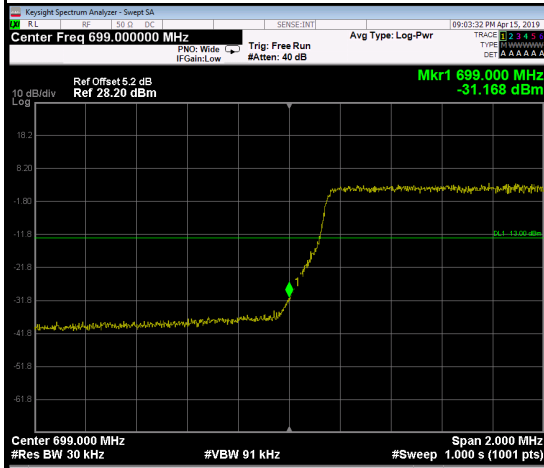

15RB0

Channel		23025		Channel		23165