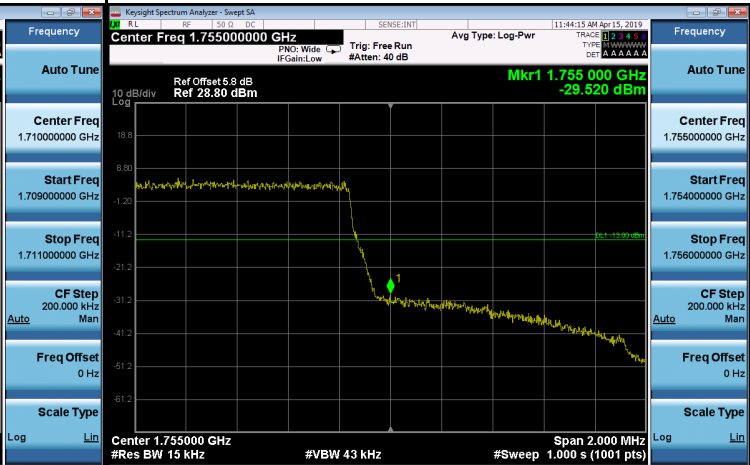

APPENDIX G - BAND EDGE

WCDMA Band IV_WCDMA

WCDMA Band IV_HSDPA

WCDMA Band IV_HSUPA

LTE Band 4_1.4M

1RB0		1RB5	
Channel	19957	Channel	20393

6RB0

Channel	19957	Channel	20393
---------	-------	---------	-------

LTE Band 4_3M

1RB0		1RB14	
Channel	19965	Channel	20385

15RB0

Channel	19965	Channel	20385
---------	-------	---------	-------

LTE Band 4_5M

1RB0		1RB24	
Channel	19975	Channel	20375

25RB0

Channel	19975	Channel	20375
---------	-------	---------	-------