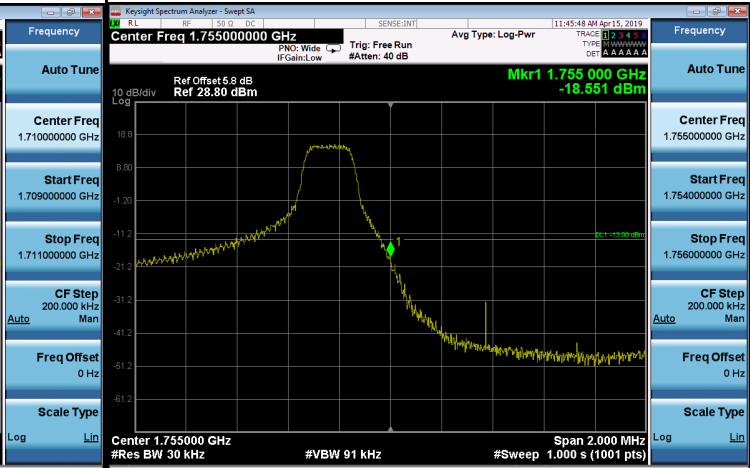

APPENDIX G - BAND EDGE

WCDMA Band IV_WCDMA

WCDMA Band IV_HSDPA

WCDMA Band IV_HSUPA

LTE Band 4_1.4M

1RB0		1RB5	
Channel	19957	Channel	20393

6RB0

Channel	19957	Channel	20393
---------	-------	---------	-------

LTE Band 4_3M

1RB0		1RB14	
Channel	19965	Channel	20385

15RB0

Channel	19965	Channel	20385
---------	-------	---------	-------

LTE Band 4_5M

1RB0		1RB24	
Channel	19975	Channel	20375

25RB0

Channel	19975	Channel	20375
---------	-------	---------	-------