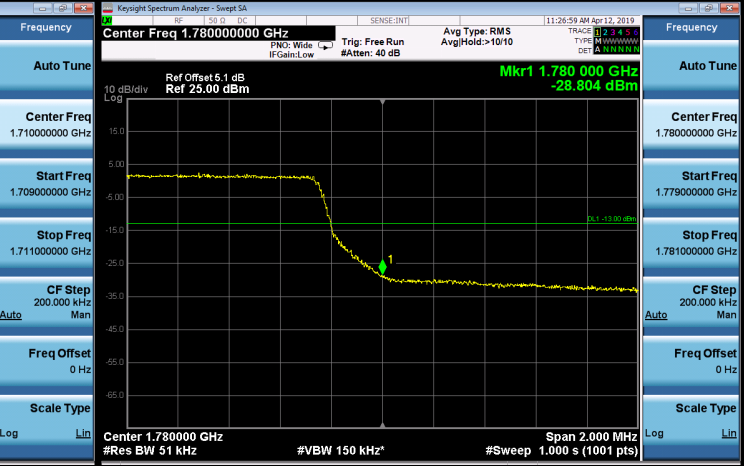

LTE Band 66_5M

1RB0	1RB24

Channel	131997	Channel	132647

25RB0

Channel	131997	Channel	132647