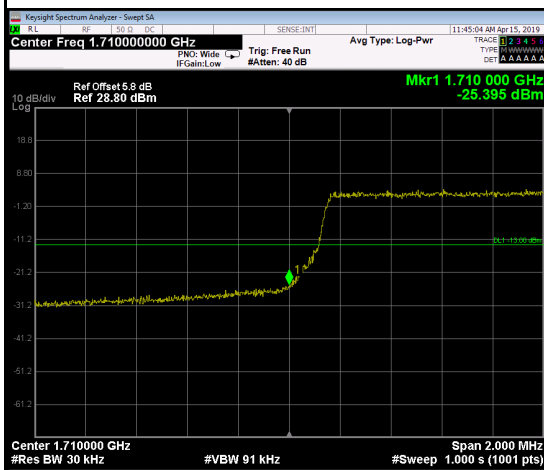

APPENDIX G - BAND EDGE

WCDMA Band IV_WCDMA

WCDMA Band IV_HSDPA

WCDMA Band IV_HSUPA

LTE Band 4_1.4M

1RB0		1RB5	
Channel	19957	Channel	20393

6RB0

Channel	19957	Channel	20393
---------	-------	---------	-------

LTE Band 4_3M

1RB0		1RB14	
Channel	19965	Channel	20385

15RB0

Channel	19965	Channel	20385
---------	-------	---------	-------

LTE Band 4_5M

1RB0		1RB24	
Channel	19975	Channel	20375

25RB0

Channel	19975	Channel	20375
---------	-------	---------	-------