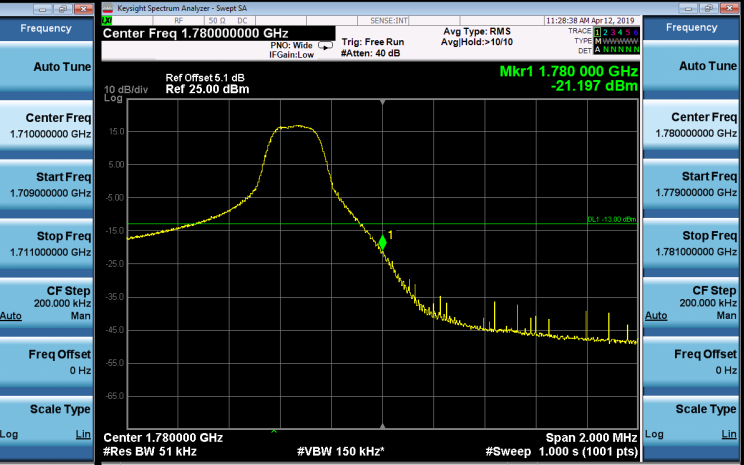

LTE Band 66_5M

1RB0	1RB24

Channel	131997	Channel	132647

25RB0

Channel	131997	Channel	132647