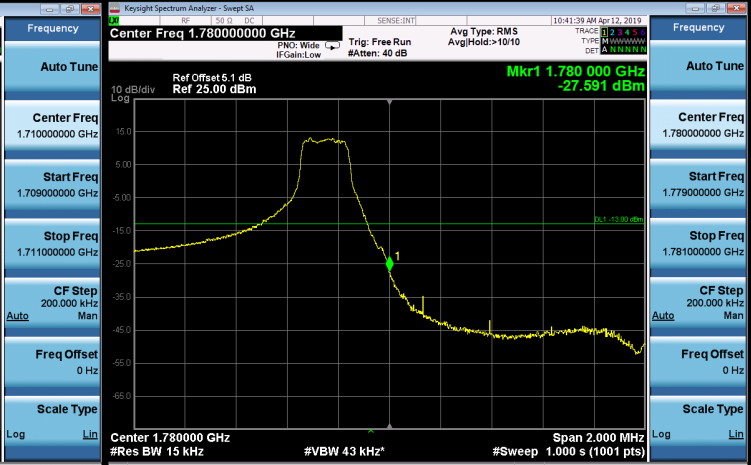

LTE Band 66_1.4M

1RB0

1RB5

Channel

131979

Channel

132665

6RB0

Channel

131979

Channel

132665