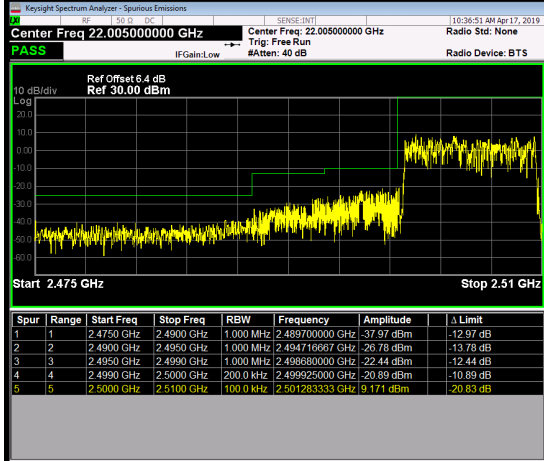

25RB0

Channel

20775

Channel

21425

LTE Band 7_10M

1RB0	1RB49
------	-------

Channel	20800	Channel	21400
---------	-------	---------	-------

50RB0

Channel	20800	Channel	21400
---------	-------	---------	-------

LTE Band 7_15M

1RB0 1RB74

Channel 20825 Channel 21375

75RB0

Channel 20825 Channel 21375

LTE Band 7_20M