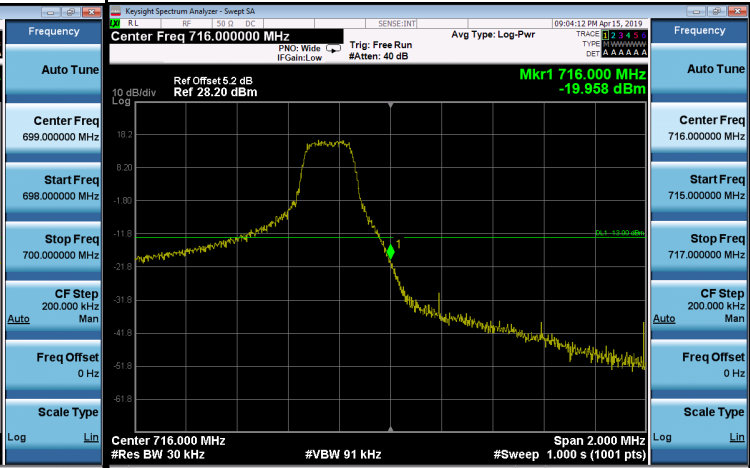

LTE Band 12_3M

1RB0		1RB14	
Channel	23025	Channel	23165