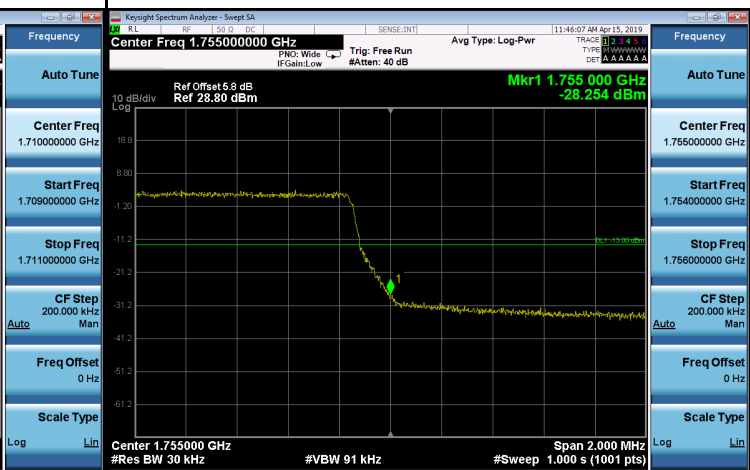

APPENDIX G - BAND EDGE

WCDMA Band IV_WCDMA

WCDMA Band IV_HSDPA

WCDMA Band IV_HSUPA

LTE Band 4_1.4M

1RB0		1RB5	
Channel	19957	Channel	20393

6RB0

Channel	19957	Channel	20393
---------	-------	---------	-------

LTE Band 4_3M

1RB0		1RB14	
Channel	19965	Channel	20385

15RB0

Channel	19965	Channel	20385
---------	-------	---------	-------

LTE Band 4_5M

1RB0		1RB24	
Channel	19975	Channel	20375

25RB0

Channel	19975	Channel	20375
---------	-------	---------	-------