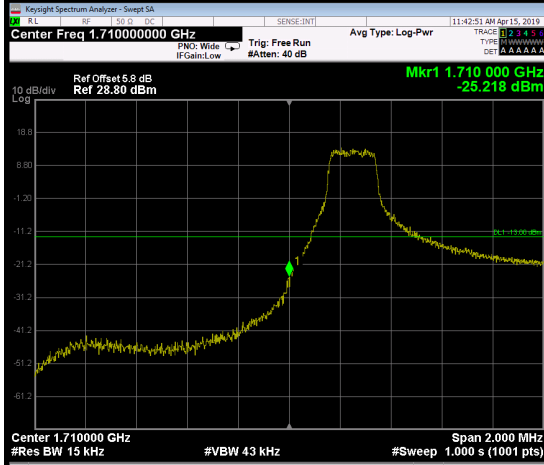

APPENDIX G - BAND EDGE

WCDMA Band IV_WCDMA

WCDMA Band IV_HSDPA

WCDMA Band IV_HSUPA

LTE Band 4_1.4M

1RB0		1RB5	
Channel	19957	Channel	20393

6RB0

Channel	19957	Channel	20393
---------	-------	---------	-------

LTE Band 4_3M

1RB0		1RB14	
Channel	19965	Channel	20385

15RB0

Channel	19965	Channel	20385
---------	-------	---------	-------

LTE Band 4_5M

1RB0		1RB24	
Channel	19975	Channel	20375

25RB0

Channel	19975	Channel	20375
---------	-------	---------	-------