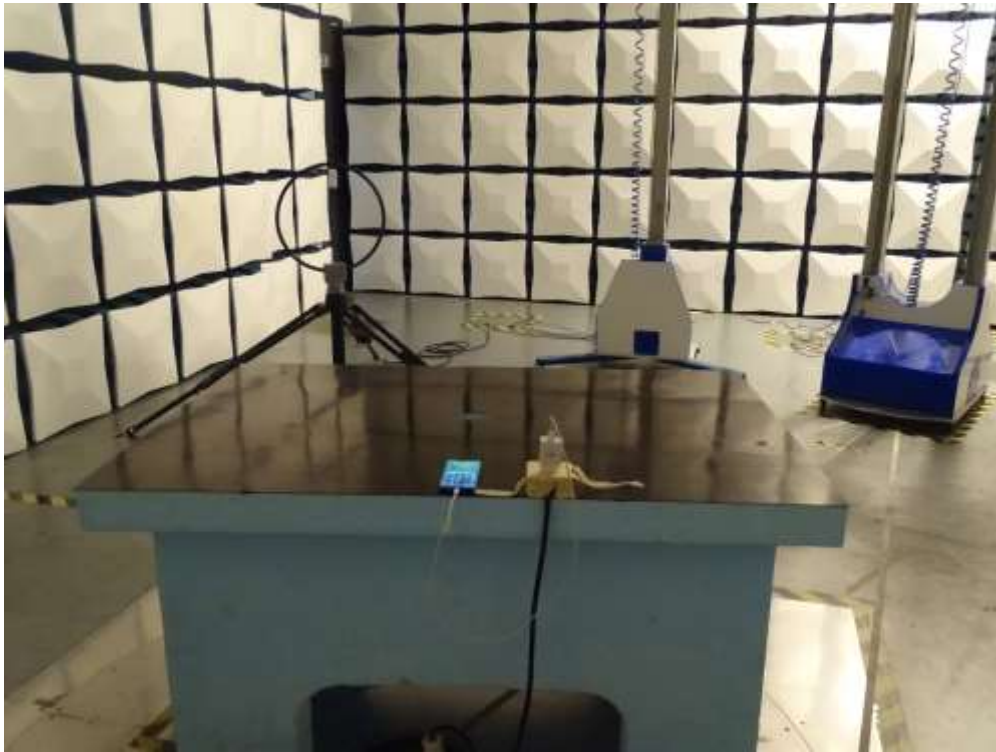

For NFC

3. Radiated Spurious Emissions

Radiated Spurious Emission (9K-30MHz)