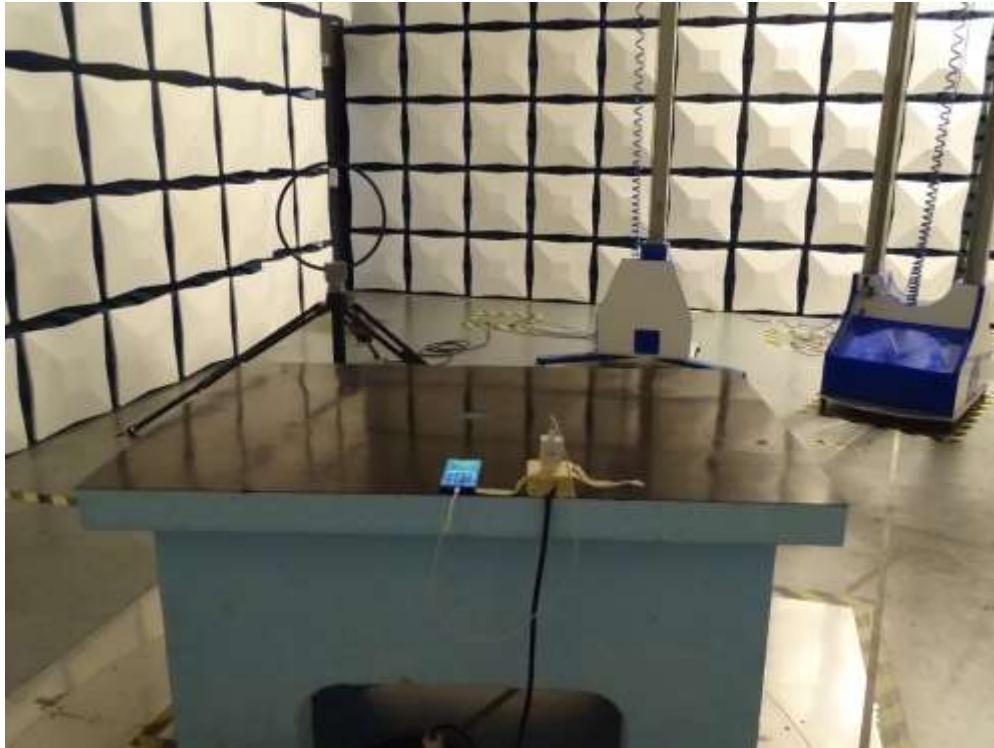

Photos of Test Setup

For GSM&WCDMA<E

1. Radiated Spurious Emissions

Radiated Spurious Emission (9K-30MHz)

Radiated Spurious Emission (30MHz-3GHz)

Radiated Spurious Emission (3GHz to18GHz)

Radiated Spurious Emission (18GHz to26.5GHz)

For Wlan/BT

2. Radiated Spurious Emissions

Radiated Spurious Emission (9K-30MHz)

Radiated Spurious Emission (30MHz-1GHz)

Radiated Spurious Emission (1GHz to18GHz)

Radiated Spurious Emission (above 18GHz)

For NFC