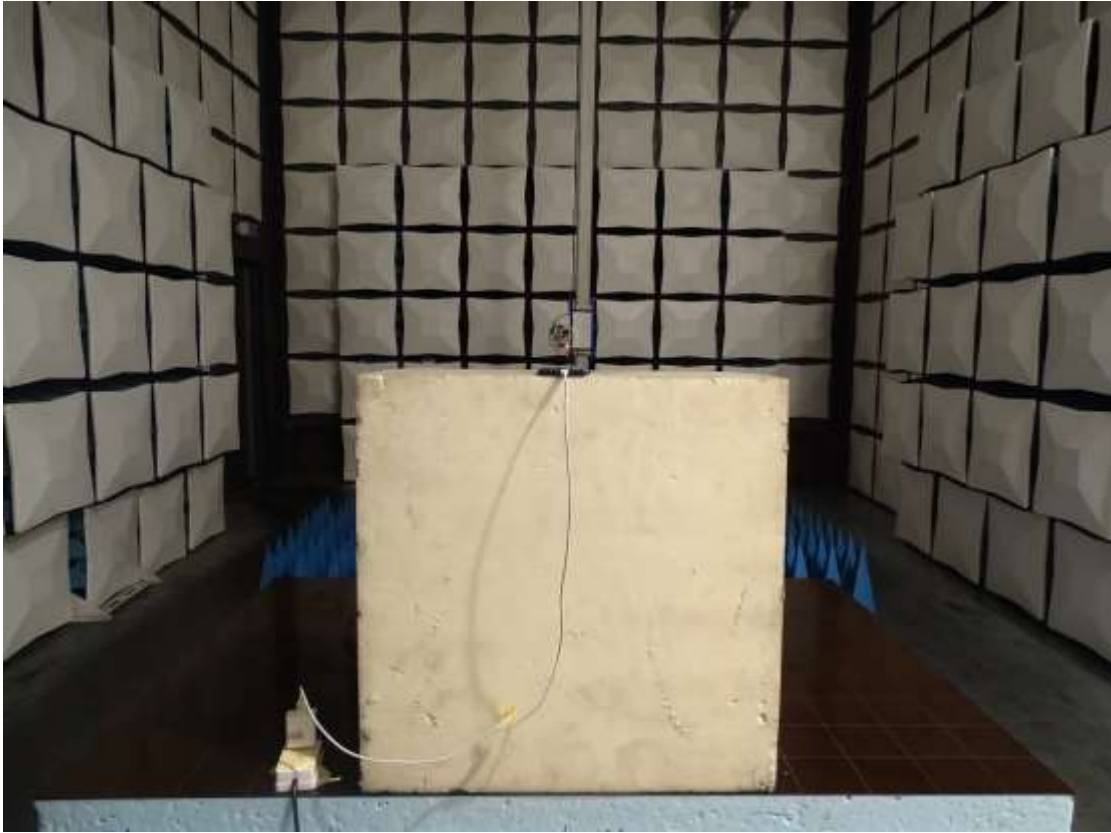

Photos of Test Setup

For GSM&WCDMA<E

1. Radiated Spurious Emissions

Radiated Spurious Emission (9K-30MHz)

Radiated Spurious Emission (30MHz-3GHz)

Radiated Spurious Emission (3GHz to18GHz)

Radiated Spurious Emission (18GHz to26.5GHz)

For Wlan/BT

2. Radiated Spurious Emissions

Radiated Spurious Emission (9K-30MHz)

Radiated Spurious Emission (30MHz-1GHz)

Radiated Spurious Emission (1GHz to18GHz)

Radiated Spurious Emission (above 18GHz)

For NFC