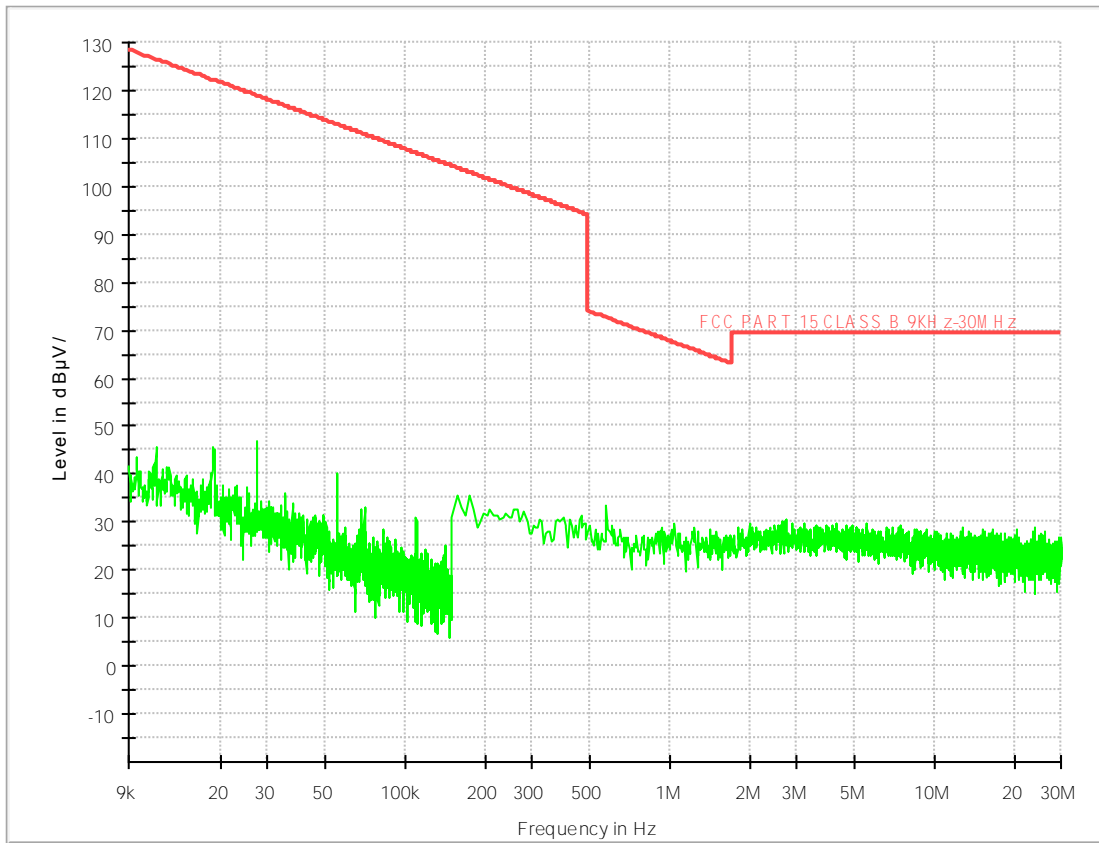

7.1.2 Test Band = BAND2_ANT2

7.1.2.1 Test Bandwidth = 1.4

LTE FDD RSE-TX-DIRECTOR ABOVE 1.5G_L

LTE FDD RSE-TX-DIRECTOR ABOVE 1.5G_H

18G~26.5G RSE-TX-DIRECT OR ABOVE 1.5G PK

7.1.2.2 Test Bandwidth = 20

LTE FDD RSE-TX-DIRECTOR ABOVE 1.5G_L

LTE FDD RSE-TX-DIRECTOR ABOVE 1.5G_H

18G~26.5G R SE-TX-DIRECT OR ABOVE 1.5G PK

8Appendix_H: Frequency Stability

8.1 For LTE

8.1.1 Frequency Error vs. Voltage:

Test Band	Test Mode	Test Bandwidth (MHz)	Test Channel	Test Temp.	Test Volt.	Freq. Error [Hz]	Freq. vs. rated [ppm]	Verdict
BAND2	LTE/TM1	1.4	LCH	TN	VL	-2.93	-0.00158	PASS
					VN	-7.07	-0.00382	PASS
					VH	-39.64	-0.02142	PASS
			MCH	TN	VL	8.51	0.00453	PASS
					VN	2.47	0.00131	PASS
					VH	-28.85	-0.01535	PASS
			HCH	TN	VL	17.15	0.00898	PASS
					VN	-8.11	-0.00425	PASS
					VH	-1.77	-0.00093	PASS
		3	LCH	TN	VL	-7.84	-0.00423	PASS
					VN	-7.28	-0.00393	PASS
					VH	-10.84	-0.00585	PASS
			MCH	TN	VL	1.16	0.00062	PASS
					VN	-3.28	-0.00174	PASS
					VH	13.70	0.00729	PASS
			HCH	TN	VL	1.02	0.00053	PASS
					VN	-8.20	-0.0043	PASS
					VH	-1.24	-0.00065	PASS
		5	LCH	TN	VL	-3.92	-0.00212	PASS
					VN	-4.12	-0.00222	PASS
					VH	-4.03	-0.00218	PASS
			MCH	TN	VL	0.43	0.00023	PASS
					VN	9.31	0.00495	PASS
					VH	5.26	0.0028	PASS
			HCH	TN	VL	-5.95	-0.00312	PASS
					VN	-2.20	-0.00115	PASS
					VH	-3.03	-0.00159	PASS
		10	LCH	TN	VL	-0.56	-0.0003	PASS
					VN	-2.16	-0.00116	PASS
					VH	0.26	0.00014	PASS