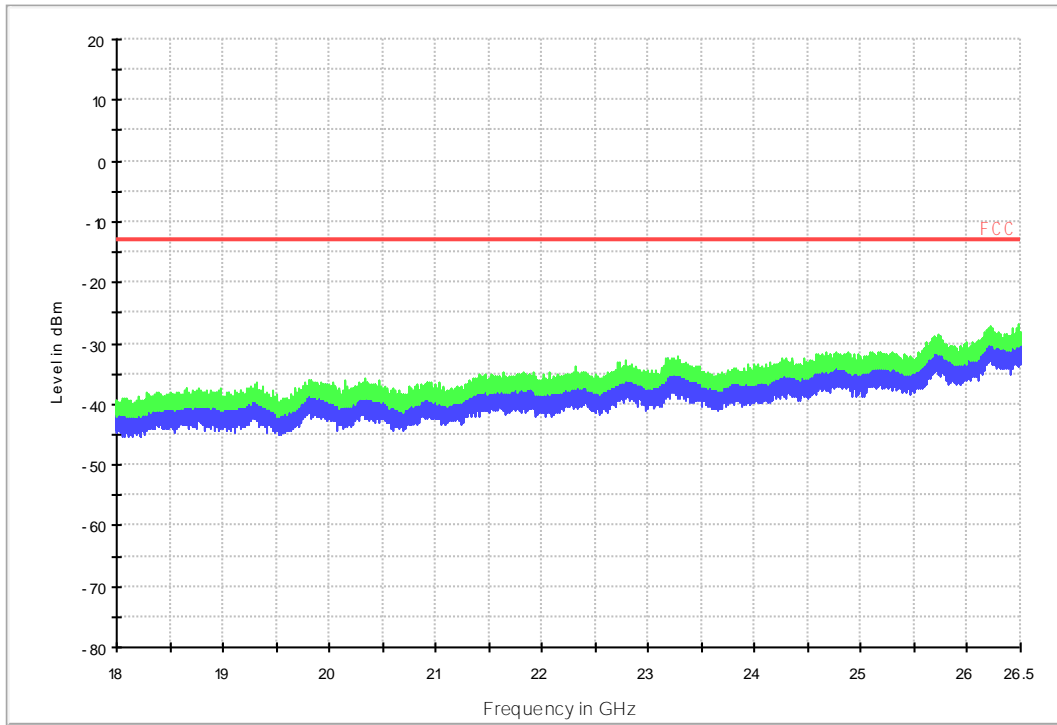

7.1.2 Test Band = BAND2_ANT2

7.1.2.1 Test Bandwidth = 1.4

LTE FDD RSE-TX-DIRECTOR ABOVE 1.5G_L

LTE FDD RSE-TX-DIRECTOR ABOVE 1.5G_H

18G~26.5G RSE-TX-DIRECT OR ABOVE 1.5G PK

7.1.2.2 Test Bandwidth = 20

LTE FDD RSE-TX-DIRECTOR ABOVE 1.5G_L

LTE FDD RSE-TX-DIRECTOR ABOVE 1.5G_H

18G~26.5G R SE-TX-DIRECT OR ABOVE 1.5G PK

8Appendix_H: Frequency Stability

8.1 For LTE

8.1.1 Frequency Error vs. Voltage:

Test Band	Test Mode	Test Bandwidth (MHz)	Test Channel	Test Temp.	Test Volt.	Freq. Error [Hz]	Freq. vs. rated [ppm]	Verdict
BAND2	LTE/TM1	1.4	LCH	TN	VL	-2.93	-0.00158	PASS
					VN	-7.07	-0.00382	PASS
					VH	-39.64	-0.02142	PASS
			MCH	TN	VL	8.51	0.00453	PASS
					VN	2.47	0.00131	PASS
					VH	-28.85	-0.01535	PASS
			HCH	TN	VL	17.15	0.00898	PASS
					VN	-8.11	-0.00425	PASS
					VH	-1.77	-0.00093	PASS
		3	LCH	TN	VL	-7.84	-0.00423	PASS
					VN	-7.28	-0.00393	PASS
					VH	-10.84	-0.00585	PASS
			MCH	TN	VL	1.16	0.00062	PASS
					VN	-3.28	-0.00174	PASS
					VH	13.70	0.00729	PASS
			HCH	TN	VL	1.02	0.00053	PASS
					VN	-8.20	-0.0043	PASS
					VH	-1.24	-0.00065	PASS
		5	LCH	TN	VL	-3.92	-0.00212	PASS
					VN	-4.12	-0.00222	PASS
					VH	-4.03	-0.00218	PASS
			MCH	TN	VL	0.43	0.00023	PASS
					VN	9.31	0.00495	PASS
					VH	5.26	0.0028	PASS
			HCH	TN	VL	-5.95	-0.00312	PASS
					VN	-2.20	-0.00115	PASS
					VH	-3.03	-0.00159	PASS
		10	LCH	TN	VL	-0.56	-0.0003	PASS
					VN	-2.16	-0.00116	PASS
					VH	0.26	0.00014	PASS