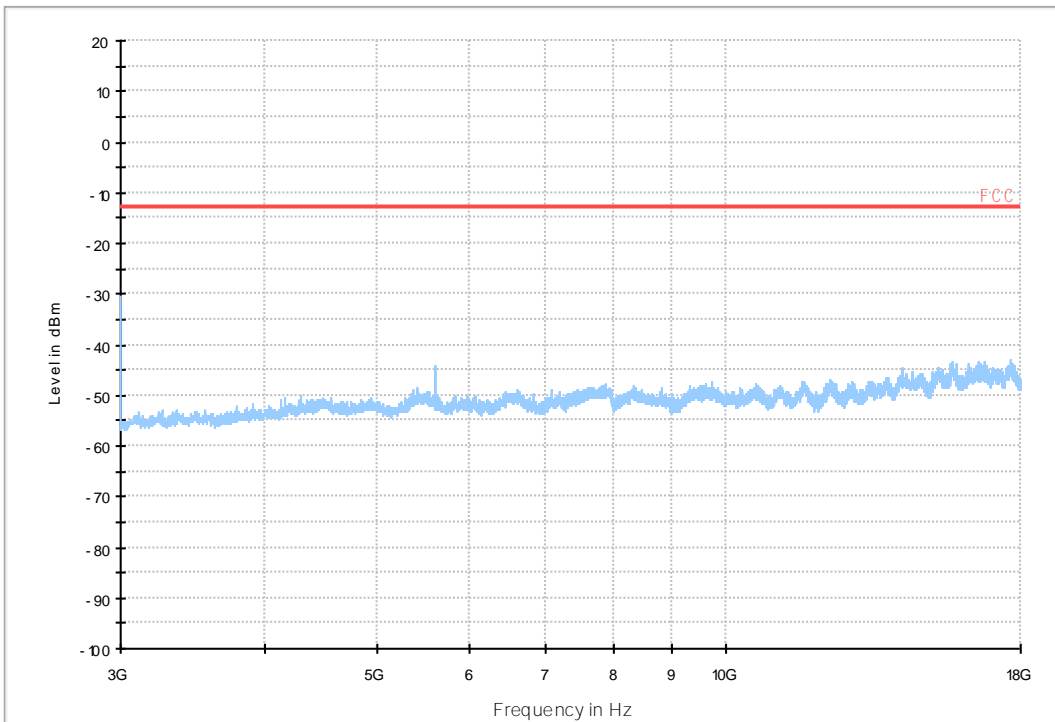

7.1.2 Test Band = BAND2_ANT2

7.1.2.1 Test Bandwidth = 1.4

LTE FDD RSE-TX-DIRECTOR ABOVE 1.5G_L

LTE FDD RSE-TX-DIRECTOR ABOVE 1.5G_H

18G~26.5G RSE-TX-DIRECT OR ABOVE 1.5G PK

7.1.2.2 Test Bandwidth = 20

LTE FDD RSE-TX-DIRECTOR ABOVE 1.5G_L

LTE FDD RSE-TX-DIRECTOR ABOVE 1.5G_H

18G~26.5G R SE-TX-DIRECT OR ABOVE 1.5G PK

8Appendix_H: Frequency Stability

8.1 For LTE

8.1.1 Frequency Error vs. Voltage:

Test Band	Test Mode	Test Bandwidth (MHz)	Test Channel	Test Temp.	Test Volt.	Freq. Error [Hz]	Freq. vs. rated [ppm]	Verdict
BAND2	LTE/TM1	1.4	LCH	TN	VL	-2.93	-0.00158	PASS
					VN	-7.07	-0.00382	PASS
					VH	-39.64	-0.02142	PASS
			MCH	TN	VL	8.51	0.00453	PASS
					VN	2.47	0.00131	PASS
					VH	-28.85	-0.01535	PASS
			HCH	TN	VL	17.15	0.00898	PASS
					VN	-8.11	-0.00425	PASS
					VH	-1.77	-0.00093	PASS
		3	LCH	TN	VL	-7.84	-0.00423	PASS
					VN	-7.28	-0.00393	PASS
					VH	-10.84	-0.00585	PASS
			MCH	TN	VL	1.16	0.00062	PASS
					VN	-3.28	-0.00174	PASS
					VH	13.70	0.00729	PASS
			HCH	TN	VL	1.02	0.00053	PASS
					VN	-8.20	-0.0043	PASS
					VH	-1.24	-0.00065	PASS
		5	LCH	TN	VL	-3.92	-0.00212	PASS
					VN	-4.12	-0.00222	PASS
					VH	-4.03	-0.00218	PASS
			MCH	TN	VL	0.43	0.00023	PASS
					VN	9.31	0.00495	PASS
					VH	5.26	0.0028	PASS
			HCH	TN	VL	-5.95	-0.00312	PASS
					VN	-2.20	-0.00115	PASS
					VH	-3.03	-0.00159	PASS
		10	LCH	TN	VL	-0.56	-0.0003	PASS
					VN	-2.16	-0.00116	PASS
					VH	0.26	0.00014	PASS