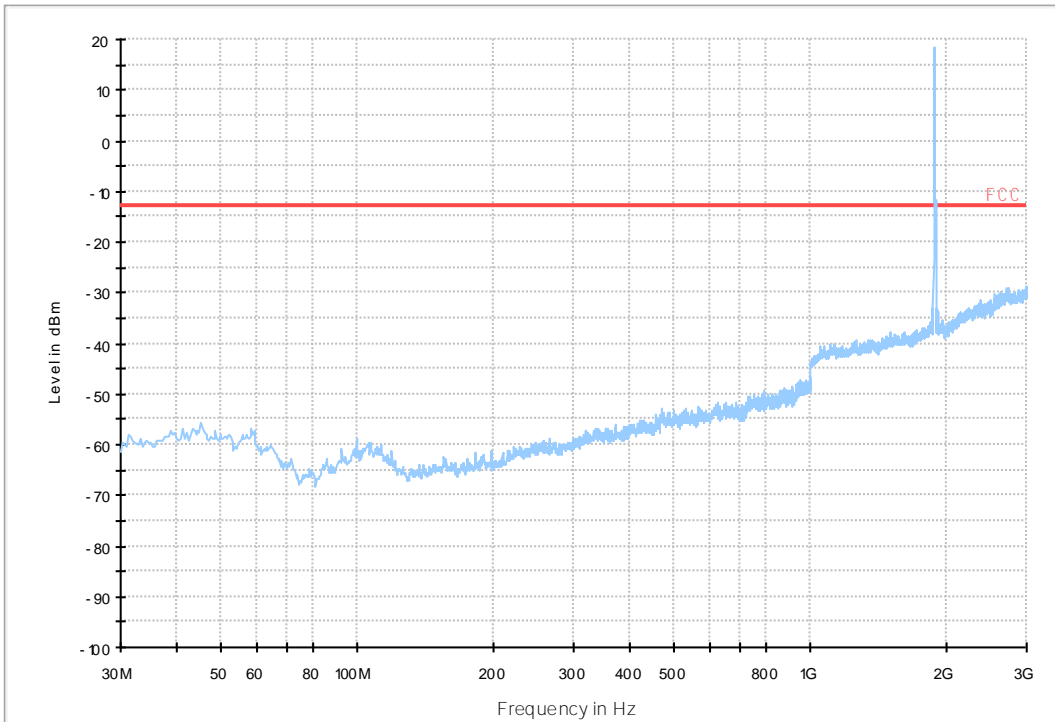

7.1.2 Test Band = BAND2_ANT2

7.1.2.1 Test Bandwidth = 1.4

LTE FDD RSE-TX-DIRECTOR ABOVE 1.5G_L

LTE FDD RSE-TX-DIRECTOR ABOVE 1.5G_H

18G~26.5G RSE-TX-DIRECT OR ABOVE 1.5G PK

7.1.2.2 Test Bandwidth = 20

LTE FDD RSE-TX-DIRECTOR ABOVE 1.5G_L

LTE FDD RSE-TX-DIRECTOR ABOVE 1.5G_H

18G~26.5G R SE-TX-DIRECT OR ABOVE 1.5G PK

8Appendix_H: Frequency Stability

8.1 For LTE

8.1.1 Frequency Error vs. Voltage:

Test Band	Test Mode	Test Bandwidth (MHz)	Test Channel	Test Temp.	Test Volt.	Freq. Error [Hz]	Freq. vs. rated [ppm]	Verdict
BAND2	LTE/TM1	1.4	LCH	TN	VL	-2.93	-0.00158	PASS
					VN	-7.07	-0.00382	PASS
					VH	-39.64	-0.02142	PASS
			MCH	TN	VL	8.51	0.00453	PASS
					VN	2.47	0.00131	PASS
					VH	-28.85	-0.01535	PASS
			HCH	TN	VL	17.15	0.00898	PASS
					VN	-8.11	-0.00425	PASS
					VH	-1.77	-0.00093	PASS
		3	LCH	TN	VL	-7.84	-0.00423	PASS
					VN	-7.28	-0.00393	PASS
					VH	-10.84	-0.00585	PASS
			MCH	TN	VL	1.16	0.00062	PASS
					VN	-3.28	-0.00174	PASS
					VH	13.70	0.00729	PASS
			HCH	TN	VL	1.02	0.00053	PASS
					VN	-8.20	-0.0043	PASS
					VH	-1.24	-0.00065	PASS
		5	LCH	TN	VL	-3.92	-0.00212	PASS
					VN	-4.12	-0.00222	PASS
					VH	-4.03	-0.00218	PASS
			MCH	TN	VL	0.43	0.00023	PASS
					VN	9.31	0.00495	PASS
					VH	5.26	0.0028	PASS
			HCH	TN	VL	-5.95	-0.00312	PASS
					VN	-2.20	-0.00115	PASS
					VH	-3.03	-0.00159	PASS
		10	LCH	TN	VL	-0.56	-0.0003	PASS
					VN	-2.16	-0.00116	PASS
					VH	0.26	0.00014	PASS