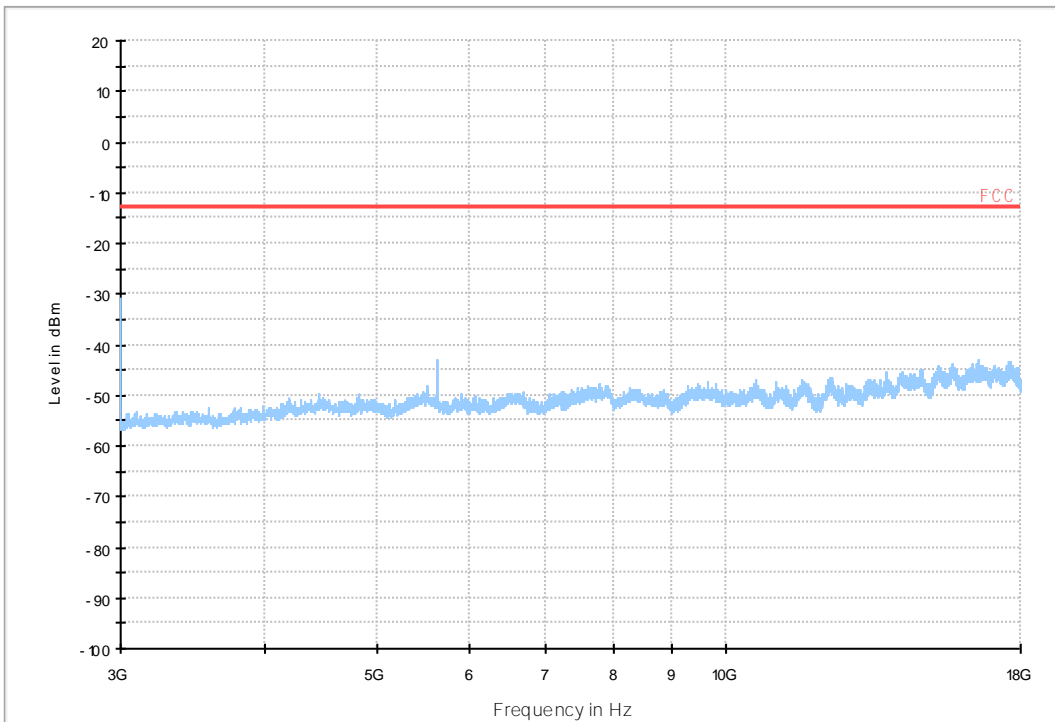

7.1.2 Test Band = BAND2_ANT2

7.1.2.1 Test Bandwidth = 1.4

LTE FDD RSE-TX-DIRECTOR ABOVE 1.5G_L

LTE FDD RSE-TX-DIRECTOR ABOVE 1.5G_H

18G~26.5G RSE-TX-DIRECT OR ABOVE 1.5G PK

7.1.2.2 Test Bandwidth = 20

LTE FDD RSE-TX-DIRECTOR ABOVE 1.5G_L

LTE FDD RSE-TX-DIRECTOR ABOVE 1.5G_H

18G~26.5G R SE-TX-DIRECT OR ABOVE 1.5G PK

8Appendix_H: Frequency Stability

8.1 For LTE

8.1.1 Frequency Error vs. Voltage:

Test Band	Test Mode	Test Bandwidth (MHz)	Test Channel	Test Temp.	Test Volt.	Freq. Error [Hz]	Freq. vs. rated [ppm]	Verdict
BAND2	LTE/TM1	1.4	LCH	TN	VL	-2.93	-0.00158	PASS
					VN	-7.07	-0.00382	PASS
					VH	-39.64	-0.02142	PASS
			MCH	TN	VL	8.51	0.00453	PASS
					VN	2.47	0.00131	PASS
					VH	-28.85	-0.01535	PASS
			HCH	TN	VL	17.15	0.00898	PASS
					VN	-8.11	-0.00425	PASS
					VH	-1.77	-0.00093	PASS
		3	LCH	TN	VL	-7.84	-0.00423	PASS
					VN	-7.28	-0.00393	PASS
					VH	-10.84	-0.00585	PASS
			MCH	TN	VL	1.16	0.00062	PASS
					VN	-3.28	-0.00174	PASS
					VH	13.70	0.00729	PASS
			HCH	TN	VL	1.02	0.00053	PASS
					VN	-8.20	-0.0043	PASS
					VH	-1.24	-0.00065	PASS
		5	LCH	TN	VL	-3.92	-0.00212	PASS
					VN	-4.12	-0.00222	PASS
					VH	-4.03	-0.00218	PASS
			MCH	TN	VL	0.43	0.00023	PASS
					VN	9.31	0.00495	PASS
					VH	5.26	0.0028	PASS
			HCH	TN	VL	-5.95	-0.00312	PASS
					VN	-2.20	-0.00115	PASS
					VH	-3.03	-0.00159	PASS
		10	LCH	TN	VL	-0.56	-0.0003	PASS
					VN	-2.16	-0.00116	PASS
					VH	0.26	0.00014	PASS