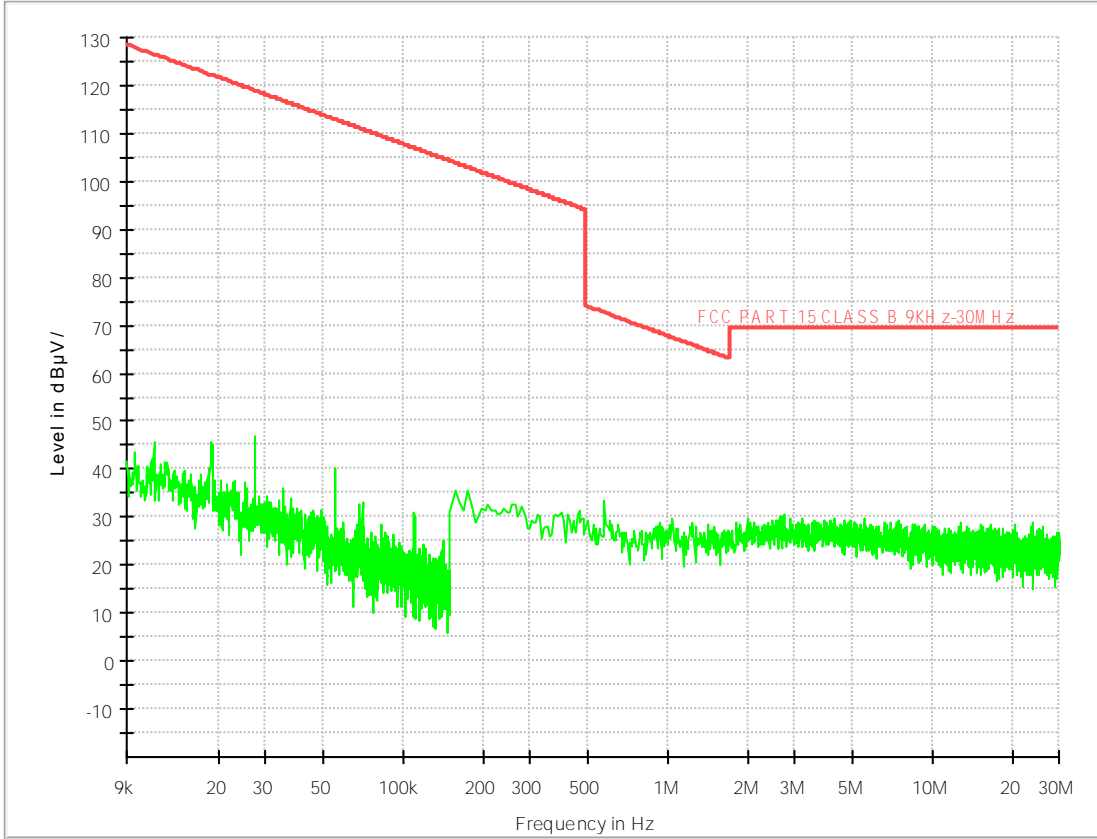

7.1.2 Test Band = BAND2_ANT2

7.1.2.1 Test Bandwidth = 1.4

LTE FDD RSE-TX-DIRECTOR ABOVE 1.5G_L

LTE FDD RSE-TX-DIRECTOR ABOVE 1.5G_H

18G~26.5G RSE-TX-DIRECT OR ABOVE 1.5G PK

7.1.2.2 Test Bandwidth = 20

LTE FDD RSE-TX-DIRECTOR ABOVE 1.5G_L

LTE FDD RSE-TX-DIRECTOR ABOVE 1.5G_H

18G~26.5G R SE-TX-DIRECT OR ABOVE 1.5G PK

8Appendix_H: Frequency Stability

8.1 For LTE

8.1.1 Frequency Error vs. Voltage:

Test Band	Test Mode	Test Bandwidth (MHz)	Test Channel	Test Temp.	Test Volt.	Freq. Error [Hz]	Freq. vs. rated [ppm]	Verdict
BAND2	LTE/TM1	1.4	LCH	TN	VL	-2.93	-0.00158	PASS
					VN	-7.07	-0.00382	PASS
					VH	-39.64	-0.02142	PASS
			MCH	TN	VL	8.51	0.00453	PASS
					VN	2.47	0.00131	PASS
					VH	-28.85	-0.01535	PASS
			HCH	TN	VL	17.15	0.00898	PASS
					VN	-8.11	-0.00425	PASS
					VH	-1.77	-0.00093	PASS
		3	LCH	TN	VL	-7.84	-0.00423	PASS
					VN	-7.28	-0.00393	PASS
					VH	-10.84	-0.00585	PASS
			MCH	TN	VL	1.16	0.00062	PASS
					VN	-3.28	-0.00174	PASS
					VH	13.70	0.00729	PASS
			HCH	TN	VL	1.02	0.00053	PASS
					VN	-8.20	-0.0043	PASS
					VH	-1.24	-0.00065	PASS
		5	LCH	TN	VL	-3.92	-0.00212	PASS
					VN	-4.12	-0.00222	PASS
					VH	-4.03	-0.00218	PASS
			MCH	TN	VL	0.43	0.00023	PASS
					VN	9.31	0.00495	PASS
					VH	5.26	0.0028	PASS
			HCH	TN	VL	-5.95	-0.00312	PASS
					VN	-2.20	-0.00115	PASS
					VH	-3.03	-0.00159	PASS
		10	LCH	TN	VL	-0.56	-0.0003	PASS
					VN	-2.16	-0.00116	PASS
					VH	0.26	0.00014	PASS