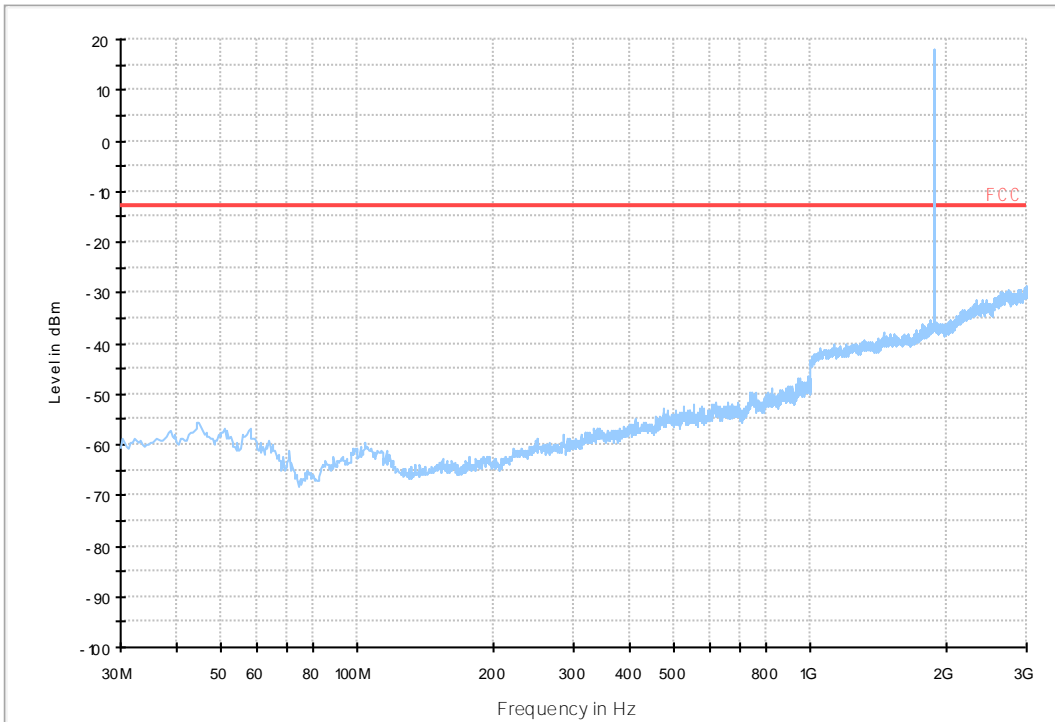

7.1.2 Test Band = BAND2_ANT2

7.1.2.1 Test Bandwidth = 1.4

LTE FDD RSE-TX-DIRECTOR ABOVE 1.5G_L

LTE FDD RSE-TX-DIRECTOR ABOVE 1.5G_H

18G~26.5G RSE-TX-DIRECT OR ABOVE 1.5G PK

7.1.2.2 Test Bandwidth = 20

LTE FDD RSE-TX-DIRECTOR ABOVE 1.5G_L

LTE FDD RSE-TX-DIRECTOR ABOVE 1.5G_H

18G~26.5G R SE-TX-DIRECT OR ABOVE 1.5G PK

8Appendix_H: Frequency Stability

8.1 For LTE

8.1.1 Frequency Error vs. Voltage:

Test Band	Test Mode	Test Bandwidth (MHz)	Test Channel	Test Temp.	Test Volt.	Freq. Error [Hz]	Freq. vs. rated [ppm]	Verdict
BAND2	LTE/TM1	1.4	LCH	TN	VL	-2.93	-0.00158	PASS
					VN	-7.07	-0.00382	PASS
					VH	-39.64	-0.02142	PASS
			MCH	TN	VL	8.51	0.00453	PASS
					VN	2.47	0.00131	PASS
					VH	-28.85	-0.01535	PASS
			HCH	TN	VL	17.15	0.00898	PASS
					VN	-8.11	-0.00425	PASS
					VH	-1.77	-0.00093	PASS
		3	LCH	TN	VL	-7.84	-0.00423	PASS
					VN	-7.28	-0.00393	PASS
					VH	-10.84	-0.00585	PASS
			MCH	TN	VL	1.16	0.00062	PASS
					VN	-3.28	-0.00174	PASS
					VH	13.70	0.00729	PASS
			HCH	TN	VL	1.02	0.00053	PASS
					VN	-8.20	-0.0043	PASS
					VH	-1.24	-0.00065	PASS
		5	LCH	TN	VL	-3.92	-0.00212	PASS
					VN	-4.12	-0.00222	PASS
					VH	-4.03	-0.00218	PASS
			MCH	TN	VL	0.43	0.00023	PASS
					VN	9.31	0.00495	PASS
					VH	5.26	0.0028	PASS
			HCH	TN	VL	-5.95	-0.00312	PASS
					VN	-2.20	-0.00115	PASS
					VH	-3.03	-0.00159	PASS
		10	LCH	TN	VL	-0.56	-0.0003	PASS
					VN	-2.16	-0.00116	PASS
					VH	0.26	0.00014	PASS