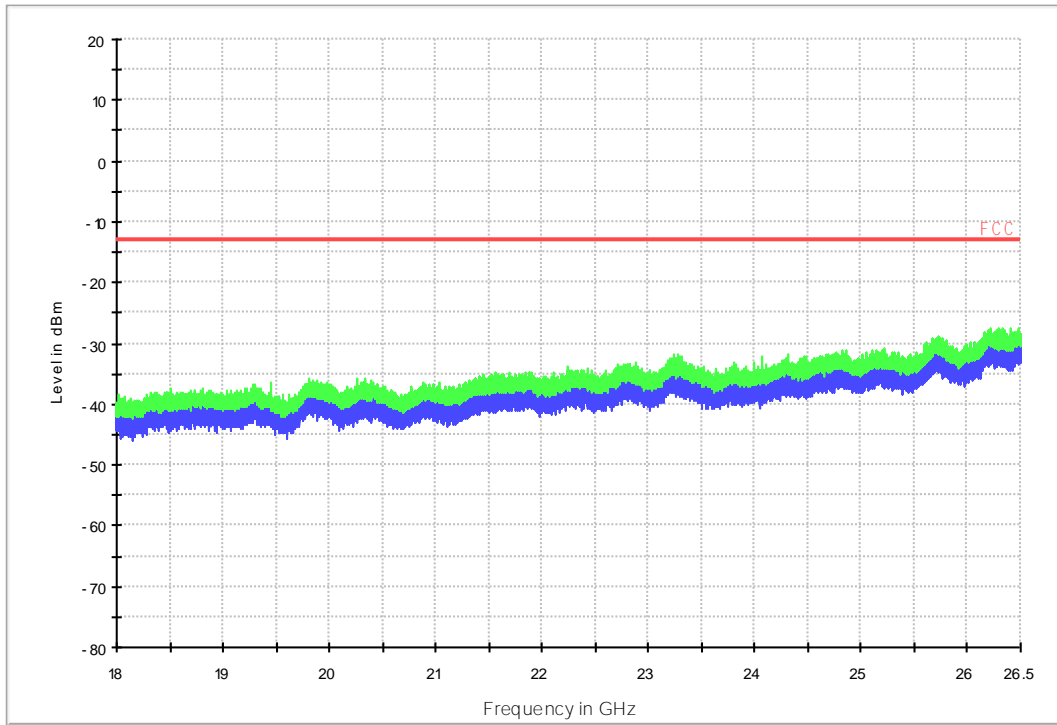

7.1.2 Test Band = BAND2_ANT2

7.1.2.1 Test Bandwidth = 1.4

LTE FDD RSE-TX-DIRECTOR ABOVE 1.5G_L

LTE FDD RSE-TX-DIRECTOR ABOVE 1.5G_H

18G~26.5G RSE-TX-DIRECT OR ABOVE 1.5G PK

7.1.2.2 Test Bandwidth = 20

LTE FDD RSE-TX-DIRECTOR ABOVE 1.5G_L

LTE FDD RSE-TX-DIRECTOR ABOVE 1.5G_H

18G~26.5G R SE-TX-DIRECT OR ABOVE 1.5G PK

8Appendix_H: Frequency Stability

8.1 For LTE

8.1.1 Frequency Error vs. Voltage:

Test Band	Test Mode	Test Bandwidth (MHz)	Test Channel	Test Temp.	Test Volt.	Freq. Error [Hz]	Freq. vs. rated [ppm]	Verdict
BAND2	LTE/TM1	1.4	LCH	TN	VL	-2.93	-0.00158	PASS
					VN	-7.07	-0.00382	PASS
					VH	-39.64	-0.02142	PASS
			MCH	TN	VL	8.51	0.00453	PASS
					VN	2.47	0.00131	PASS
					VH	-28.85	-0.01535	PASS
			HCH	TN	VL	17.15	0.00898	PASS
					VN	-8.11	-0.00425	PASS
					VH	-1.77	-0.00093	PASS
		3	LCH	TN	VL	-7.84	-0.00423	PASS
					VN	-7.28	-0.00393	PASS
					VH	-10.84	-0.00585	PASS
			MCH	TN	VL	1.16	0.00062	PASS
					VN	-3.28	-0.00174	PASS
					VH	13.70	0.00729	PASS
			HCH	TN	VL	1.02	0.00053	PASS
					VN	-8.20	-0.0043	PASS
					VH	-1.24	-0.00065	PASS
		5	LCH	TN	VL	-3.92	-0.00212	PASS
					VN	-4.12	-0.00222	PASS
					VH	-4.03	-0.00218	PASS
			MCH	TN	VL	0.43	0.00023	PASS
					VN	9.31	0.00495	PASS
					VH	5.26	0.0028	PASS
			HCH	TN	VL	-5.95	-0.00312	PASS
					VN	-2.20	-0.00115	PASS
					VH	-3.03	-0.00159	PASS
		10	LCH	TN	VL	-0.56	-0.0003	PASS
					VN	-2.16	-0.00116	PASS
					VH	0.26	0.00014	PASS