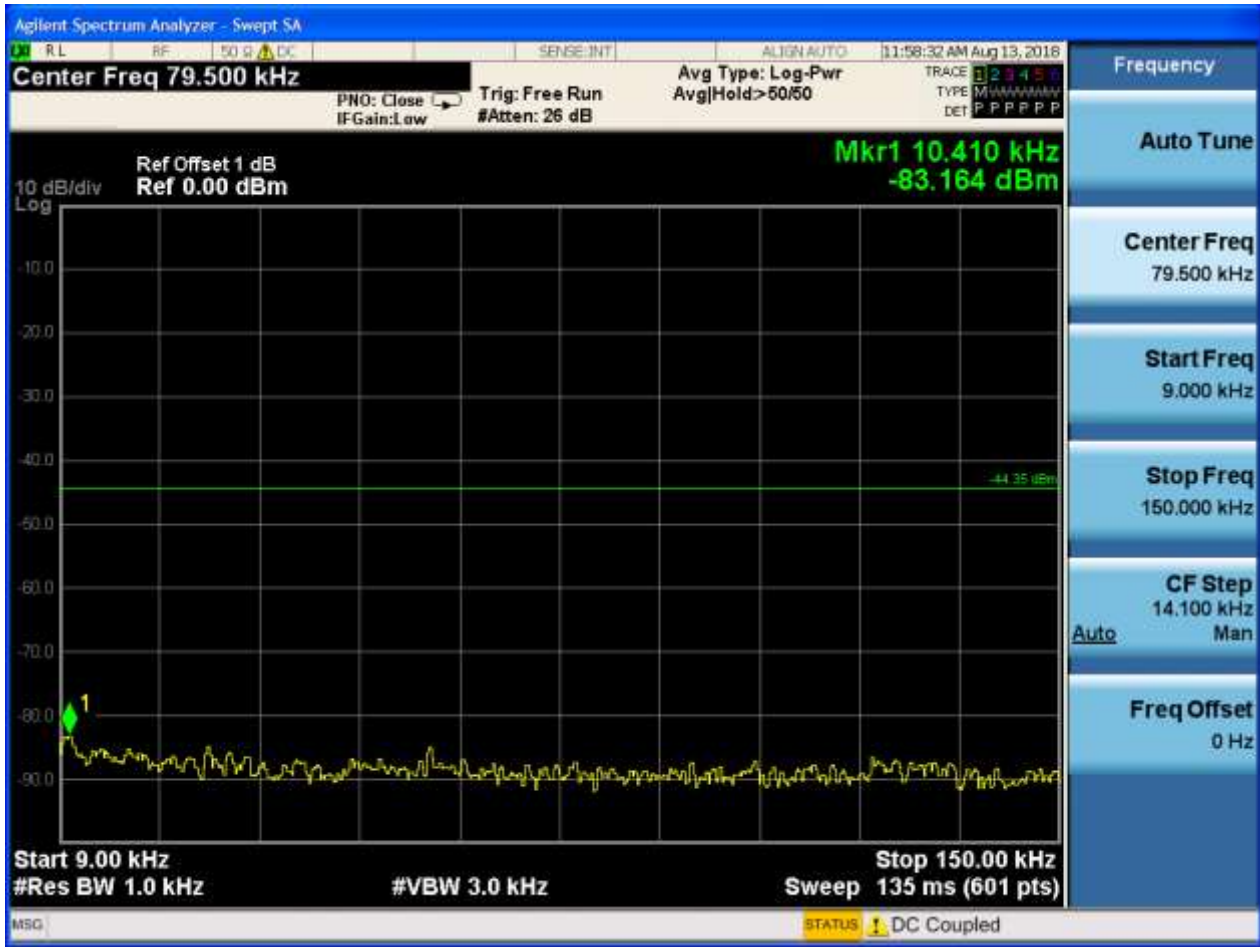

Puw:

Frequency

Auto Tun

Center Freq
2.491750000 GHz

Start Freq
2.483500000 GHz

Stop Freq
2.500000000 GHz

CF Step
1.650000 MHz

Auto

Freq Offset
0.000000 MHz

2.59 11G CDD _L_2417@Ant 1

Pref:

Puw:

2.60 11G CDD _L_2417@Ant 2

Pref:

Puw:

2.61 11G CDD _M_2437@Ant 1

Pref:

Puw:

2.62 11G CDD _M_2437@Ant 2

Pref:

Puw:

Puw: