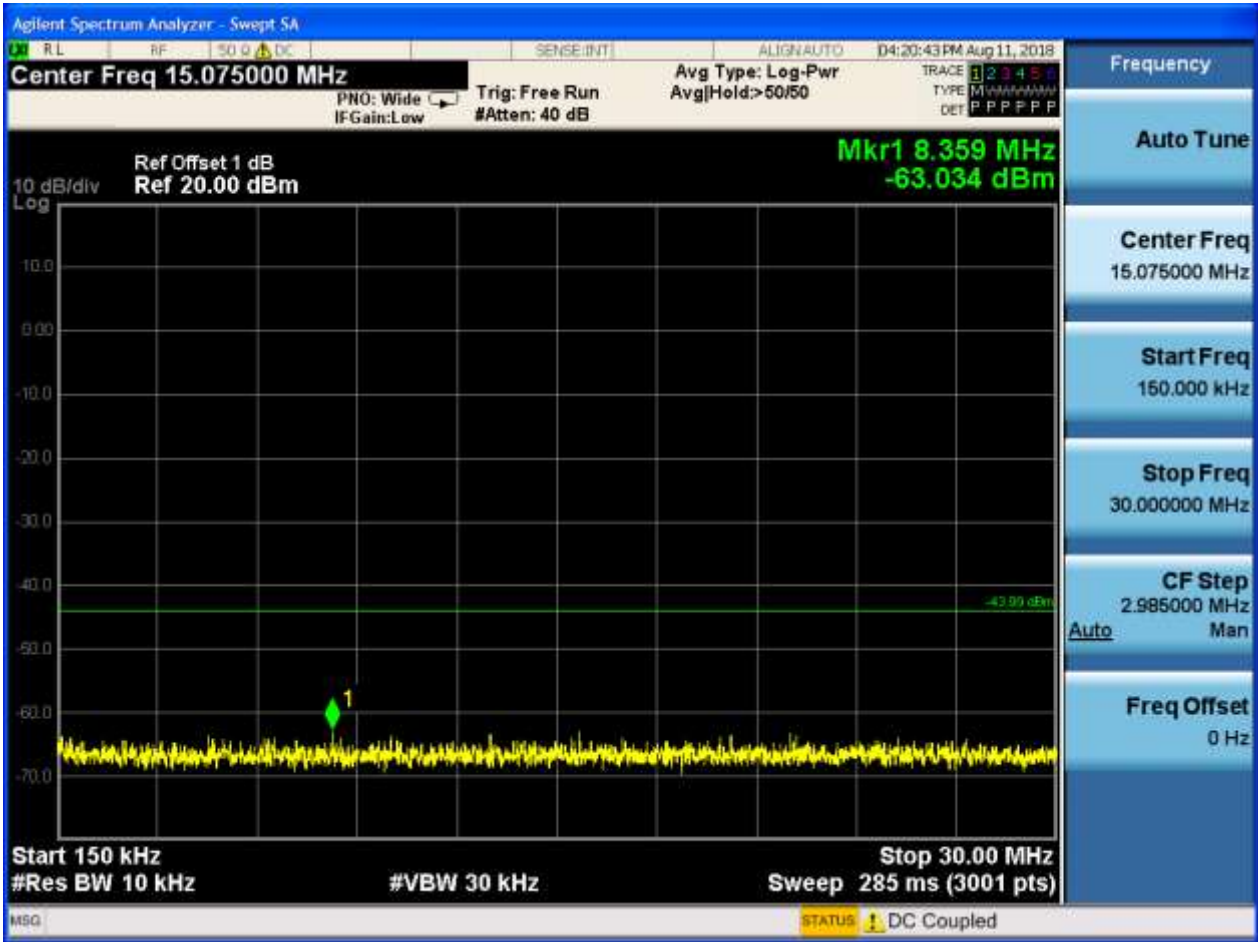

Pref:

Puw:

2.54 11N40m_H_2447@Ant 2

Pref:

Puw:

2.55 11N40m_H_2452@Ant 1

Pref:

Puw:

Puw:

Frequency

Auto Tun

Center Freq
2.491750000 GHz

Start Freq
2.483500000 GHz

Stop Freq
2.500000000 GHz

CF Step
1.650000 MHz

Auto