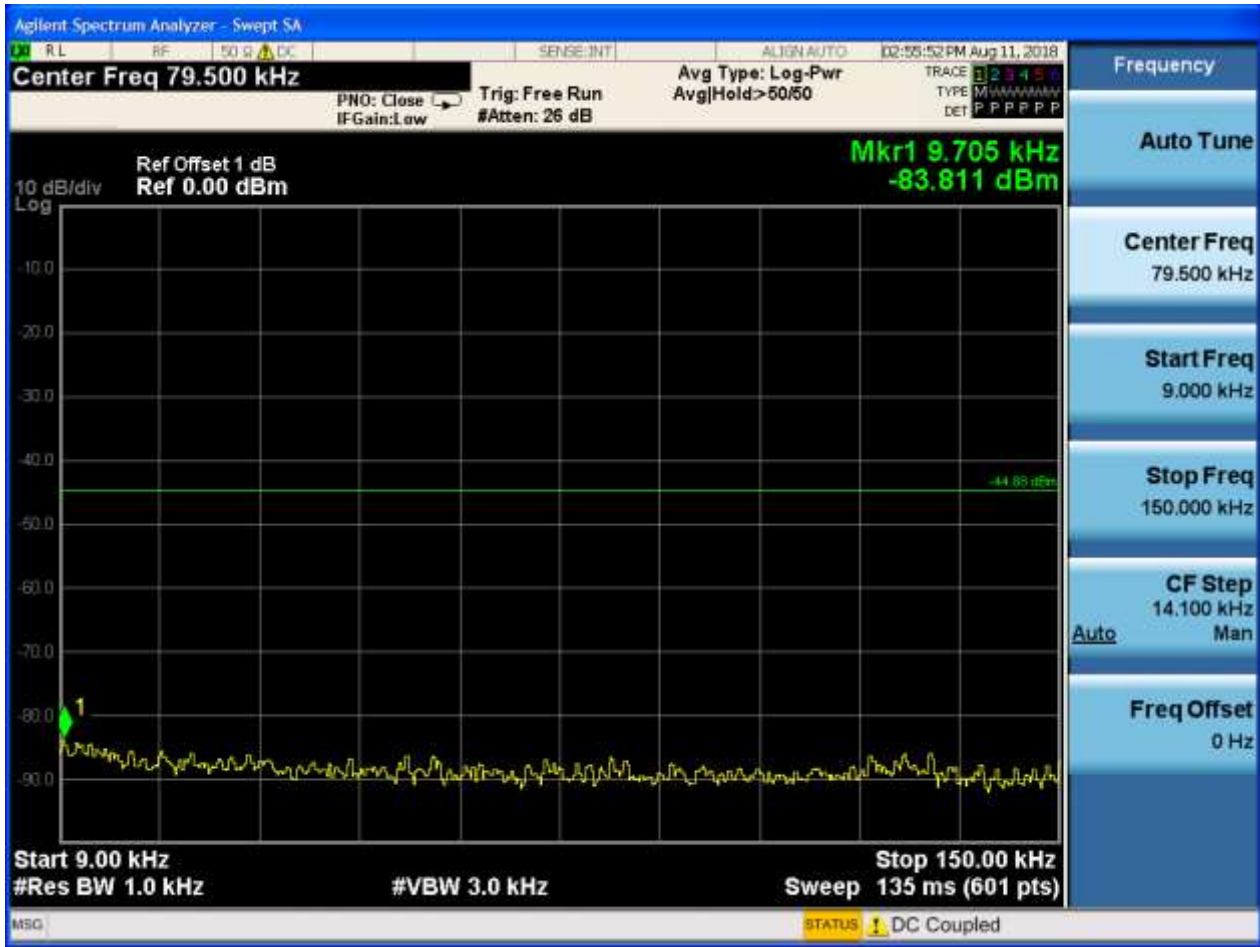

Puw:

Frequency

Auto Tun

Center Freq
2.491750000 GHz

Start Freq
2.483500000 GHz

Stop Freq
2.500000000 GHz

CF Step
1.650000 MHz

Auto

Freq Offset
0.000000 MHz

2.59 11G CDD _L_2417@Ant 1

Pref:

Puw:

2.60 11G CDD _L_2417@Ant 2

Pref:

Puw:

2.61 11G CDD _M_2437@Ant 1

Pref:

Puw:

2.62 11G CDD _M_2437@Ant 2

Pref:

Puw:

Puw: