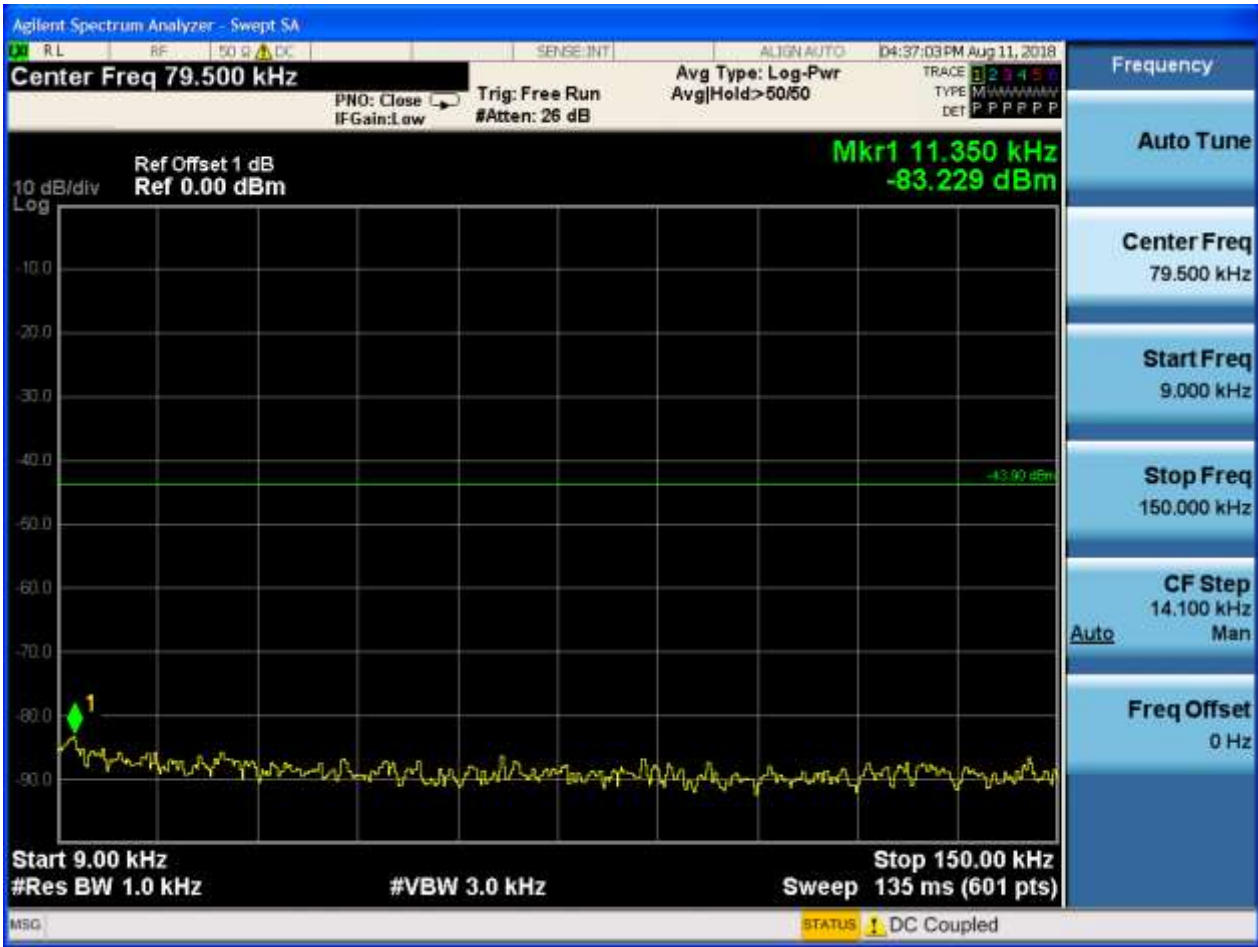

Pref:

Puw:

2.62 11G CDD _M_2437@Ant 2

Pref:

Puw:

Puw: