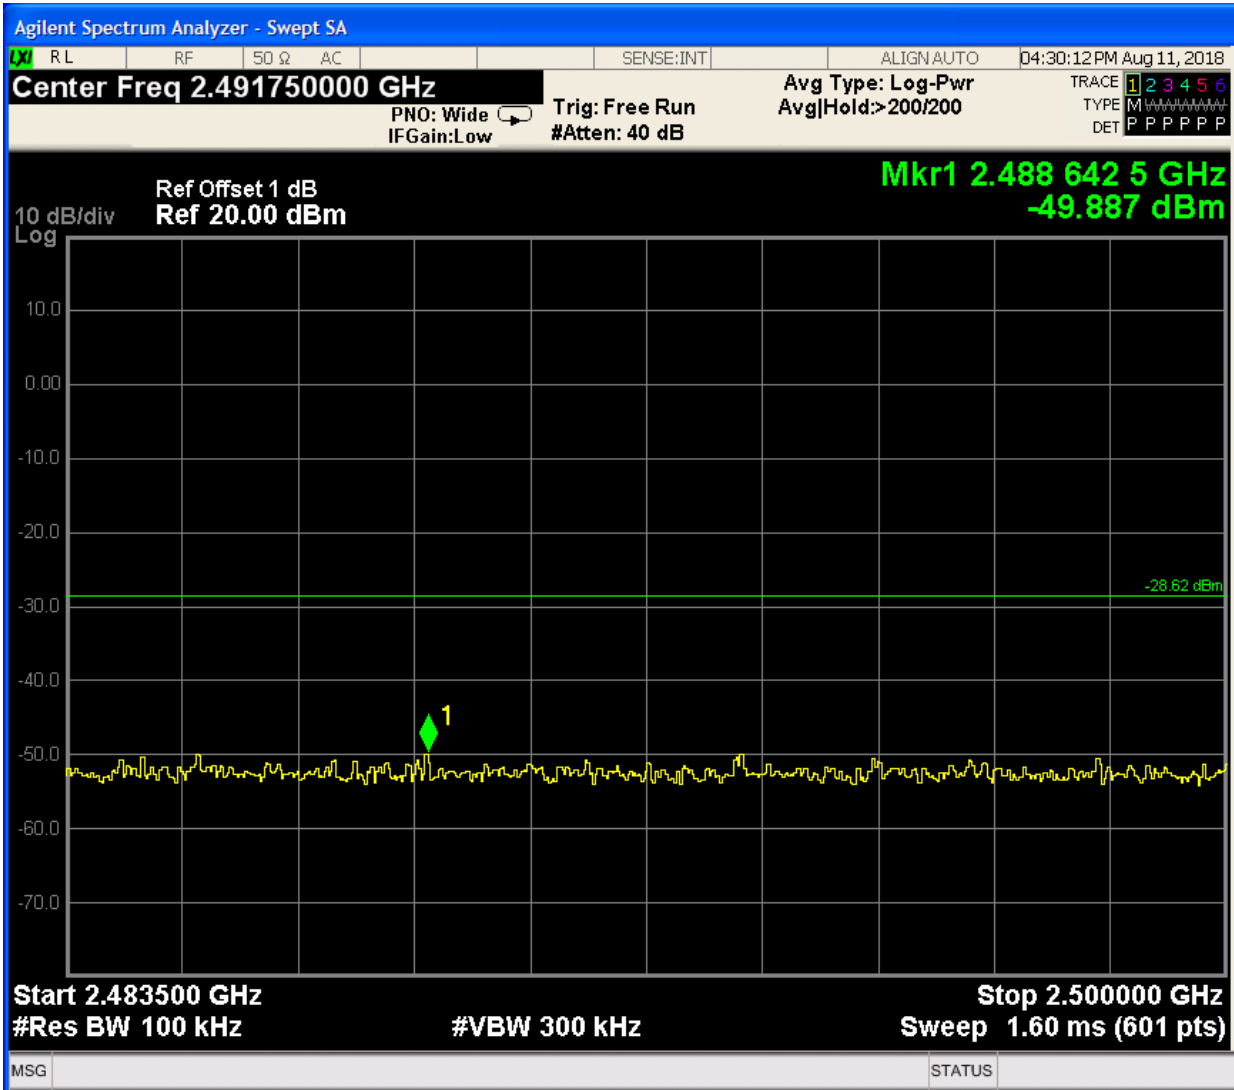

2.56 11N40m_H_2452@Ant 2

Pref:

P_{uw}:

2.57 11G CDD_L_2412@Ant 1

Pref:

Puw:

2.58 11G CDD _L_2412@Ant 2

Pref:

Puw:

Frequency

Auto Tun

Center Freq
2.491750000 GHz

Start Freq
2.483500000 GHz

Stop Freq
2.500000000 GHz

CF Step
1.650000 MHz

Auto