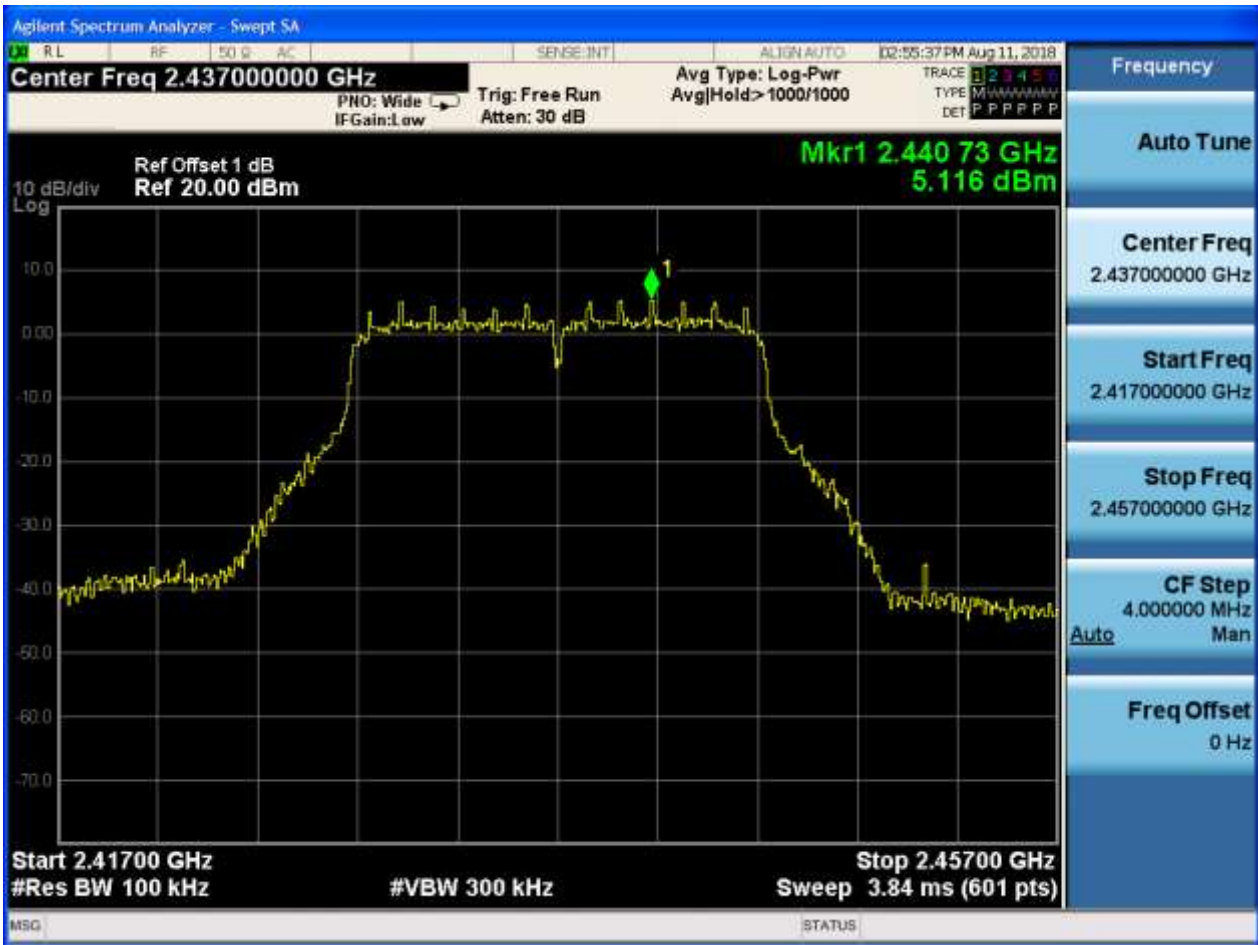

2.61 11G CDD _M_2437@Ant 1

Pref: