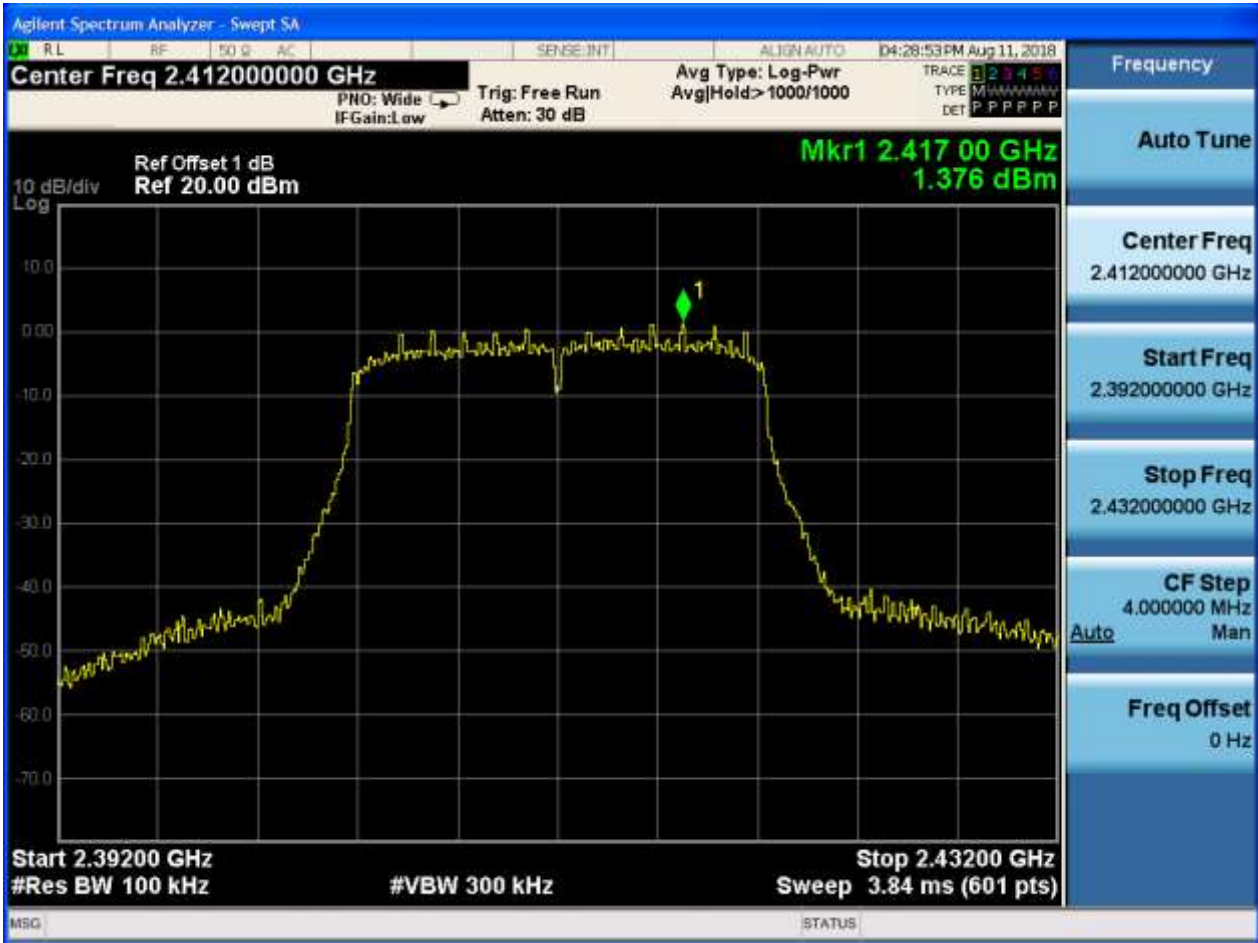

2.56 11N40m_H_2452@Ant 2

Pref:

P_{uw}:

2.57 11G CDD_L_2412@Ant 1

Pref:

Puw:

2.58 11G CDD _L_2412@Ant 2

Pref:

Puw:

Frequency

Auto Tun

Center Freq
2.491750000 GHz

Start Freq
2.483500000 GHz

Stop Freq
2.500000000 GHz

CF Step
1.650000 MHz

Auto