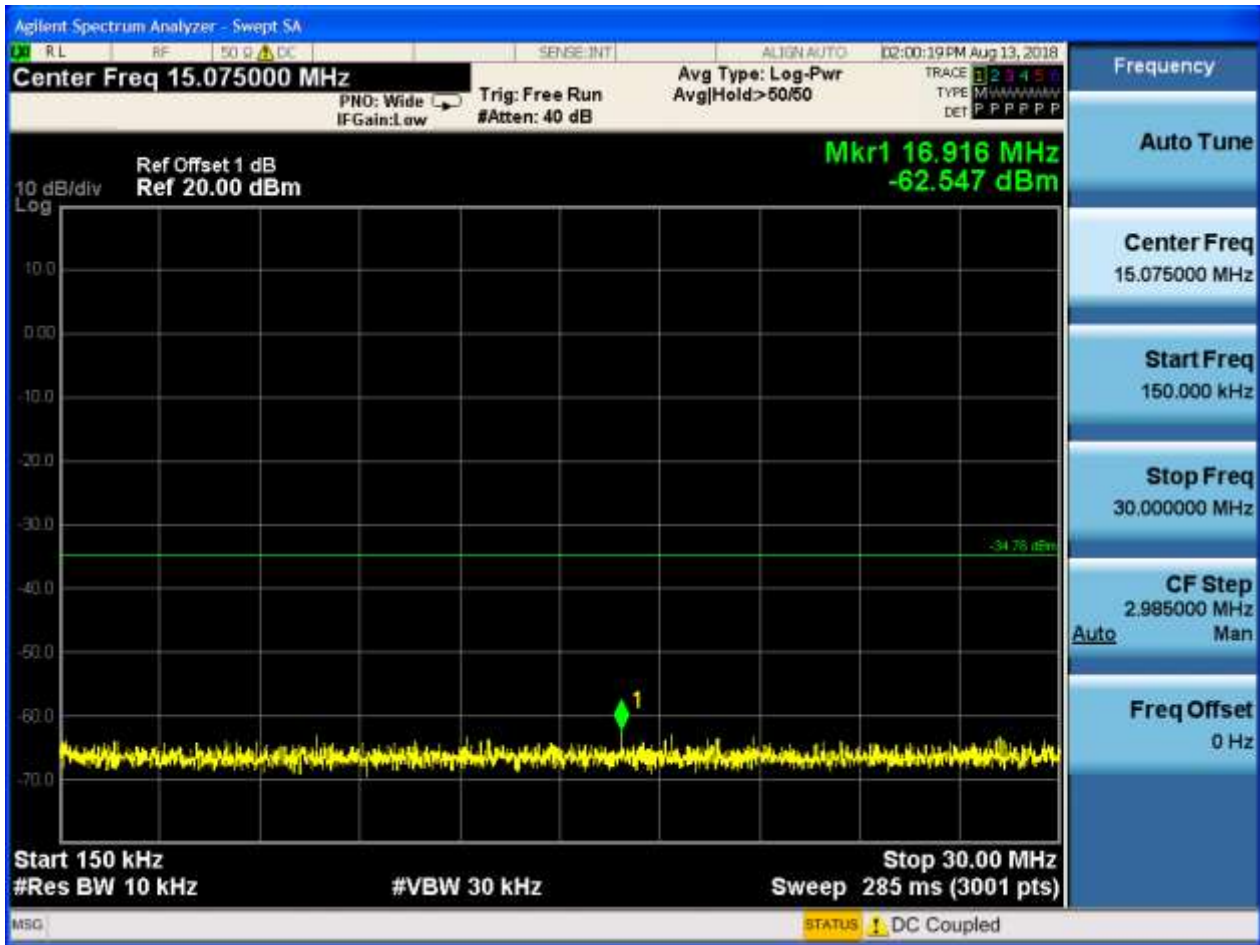

Puw:

Frequency

Auto Tun

Center Freq
2.491750000 GHz

Start Freq
2.483500000 GHz

Stop Freq
2.500000000 GHz

CF Step
1.650000 MHz

Auto

Freq Offset
0.000000 MHz

2.59 11G CDD _L_2417@Ant 1

Pref:

Puw:

2.60 11G CDD _L_2417@Ant 2

Pref:

Puw:

2.61 11G CDD _M_2437@Ant 1