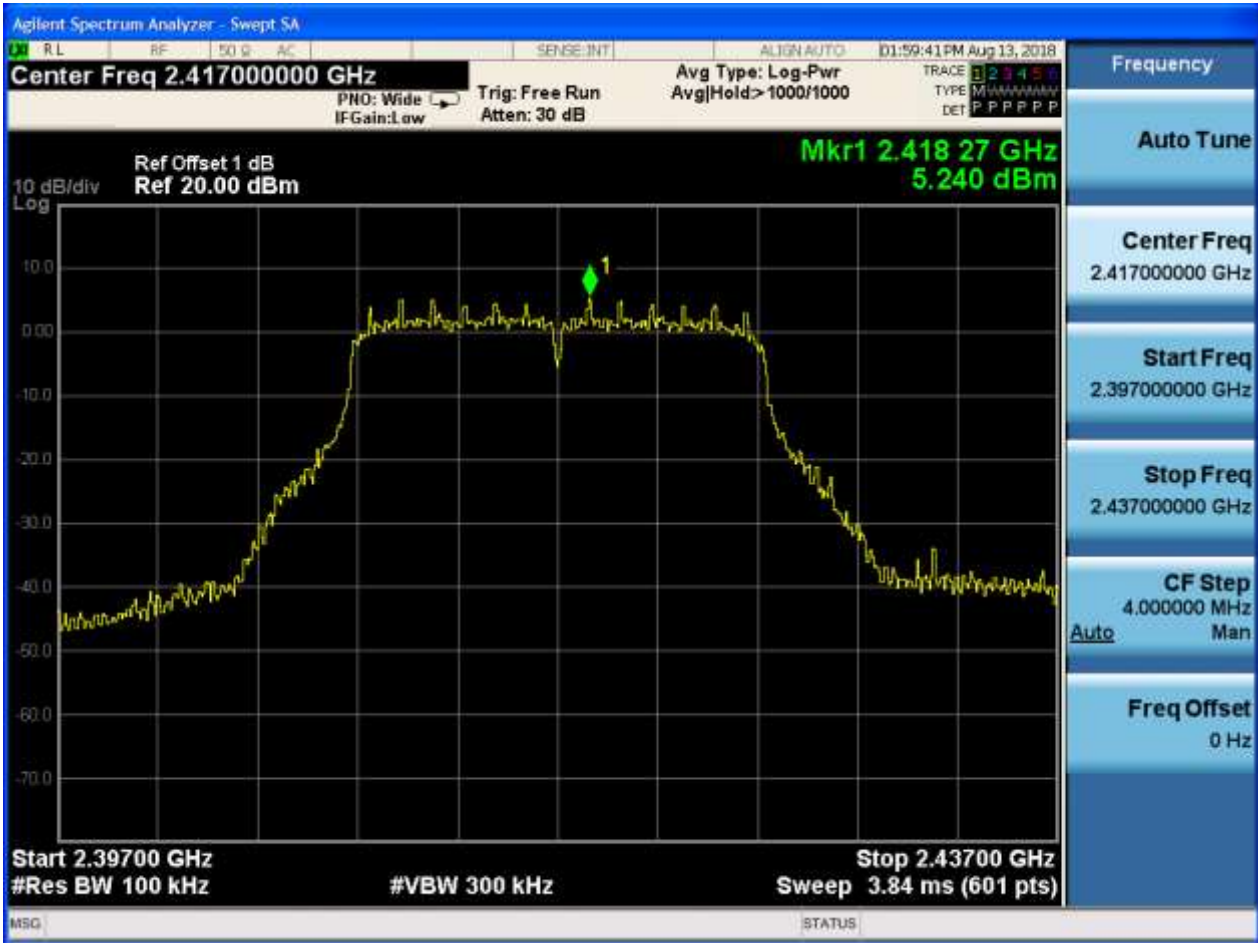

2.59 11G CDD _L_2417@Ant 1

Pref: