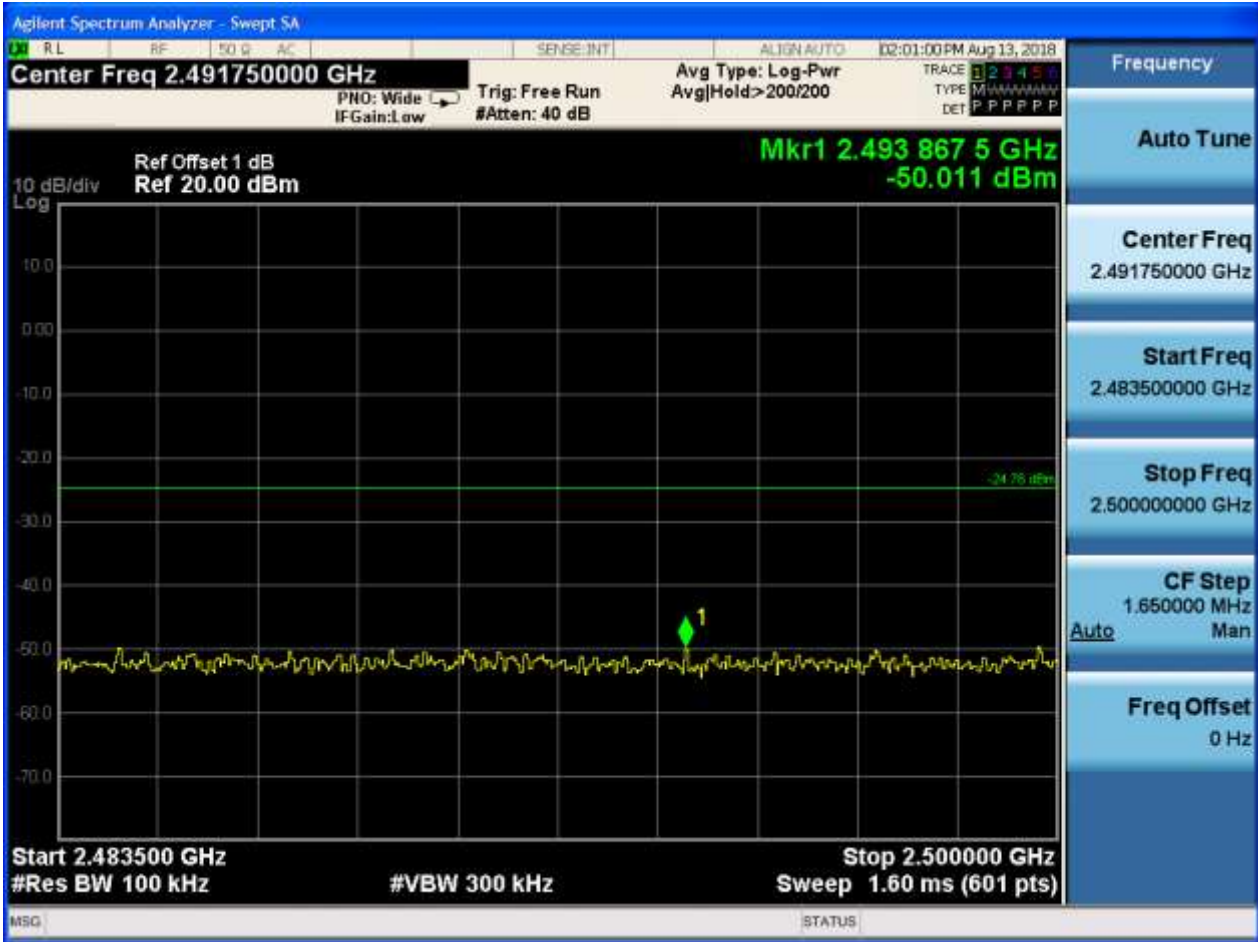

Puw:

Frequency

Auto Tun

Center Freq
2.491750000 GHz

Start Freq
2.483500000 GHz

Stop Freq
2.500000000 GHz

CF Step
1.650000 MHz

Auto

Freq Offset
0.000000 MHz

2.59 11G CDD _L_2417@Ant 1

Pref:

Puw:

2.60 11G CDD _L_2417@Ant 2

Pref:

Puw:

2.61 11G CDD _M_2437@Ant 1

Pref:

Puw:

2.62 11G CDD _M_2437@Ant 2

Pref:

Puw:

Puw: