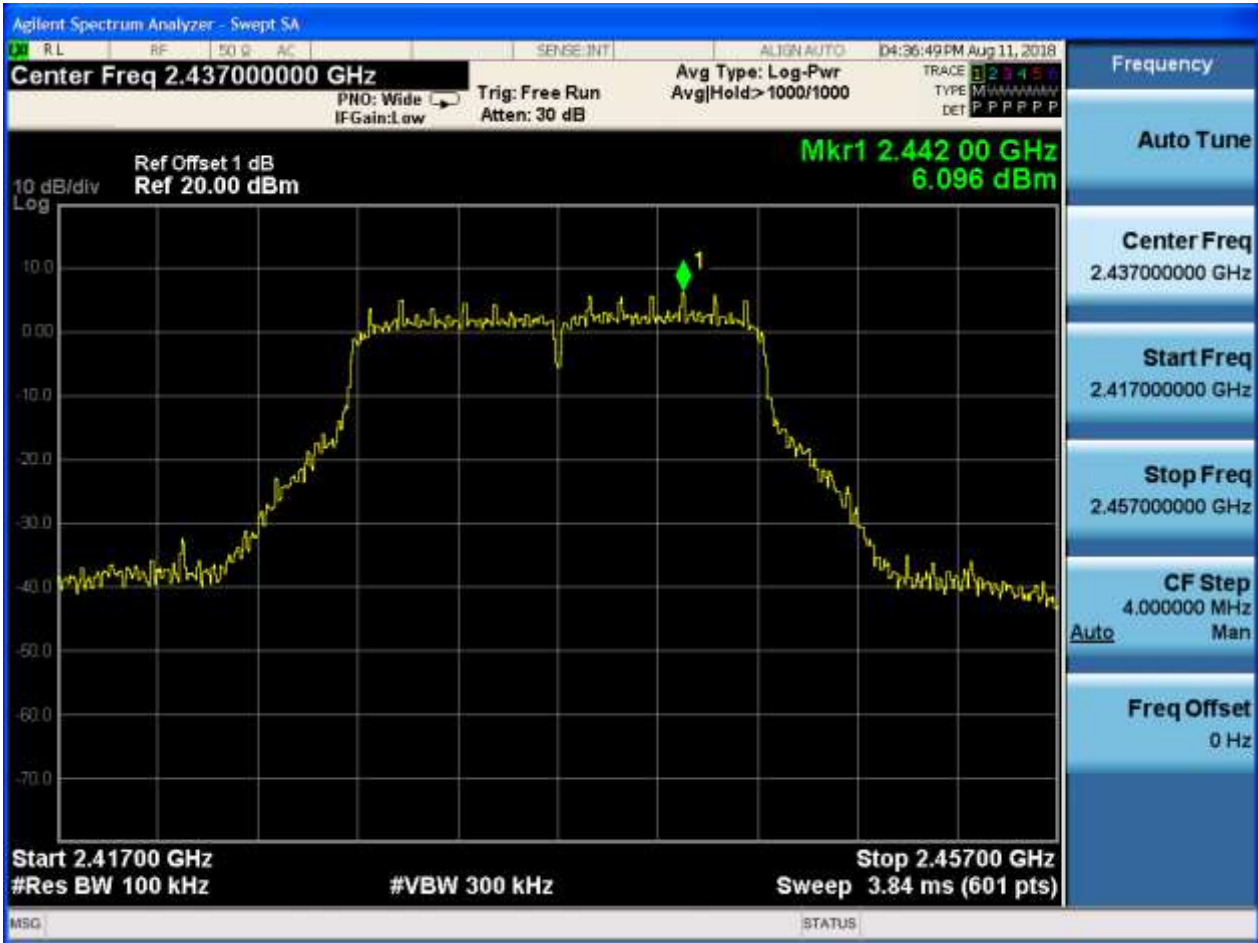

Pref:

Puw:

2.62 11G CDD _M_2437@Ant 2

Pref:

Puw:

Puw: