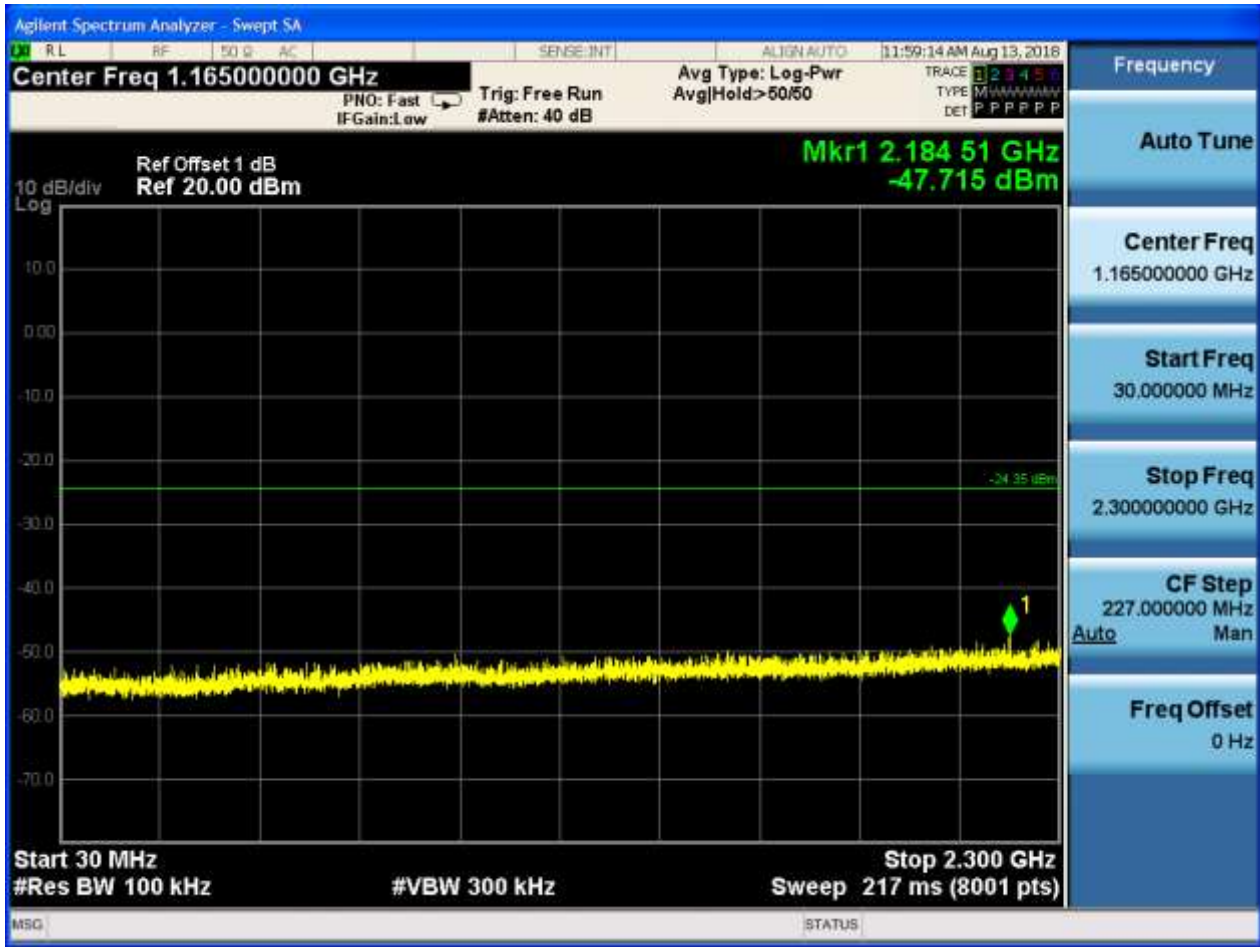

Puw:

Frequency

Auto Tun

Center Freq
2.491750000 GHz

Start Freq
2.483500000 GHz

Stop Freq
2.500000000 GHz

CF Step
1.650000 MHz

Auto

Freq Offset
0.000000 MHz

2.59 11G CDD _L_2417@Ant 1

Pref:

Puw:

2.60 11G CDD _L_2417@Ant 2

Pref:

Puw:

2.61 11G CDD _M_2437@Ant 1