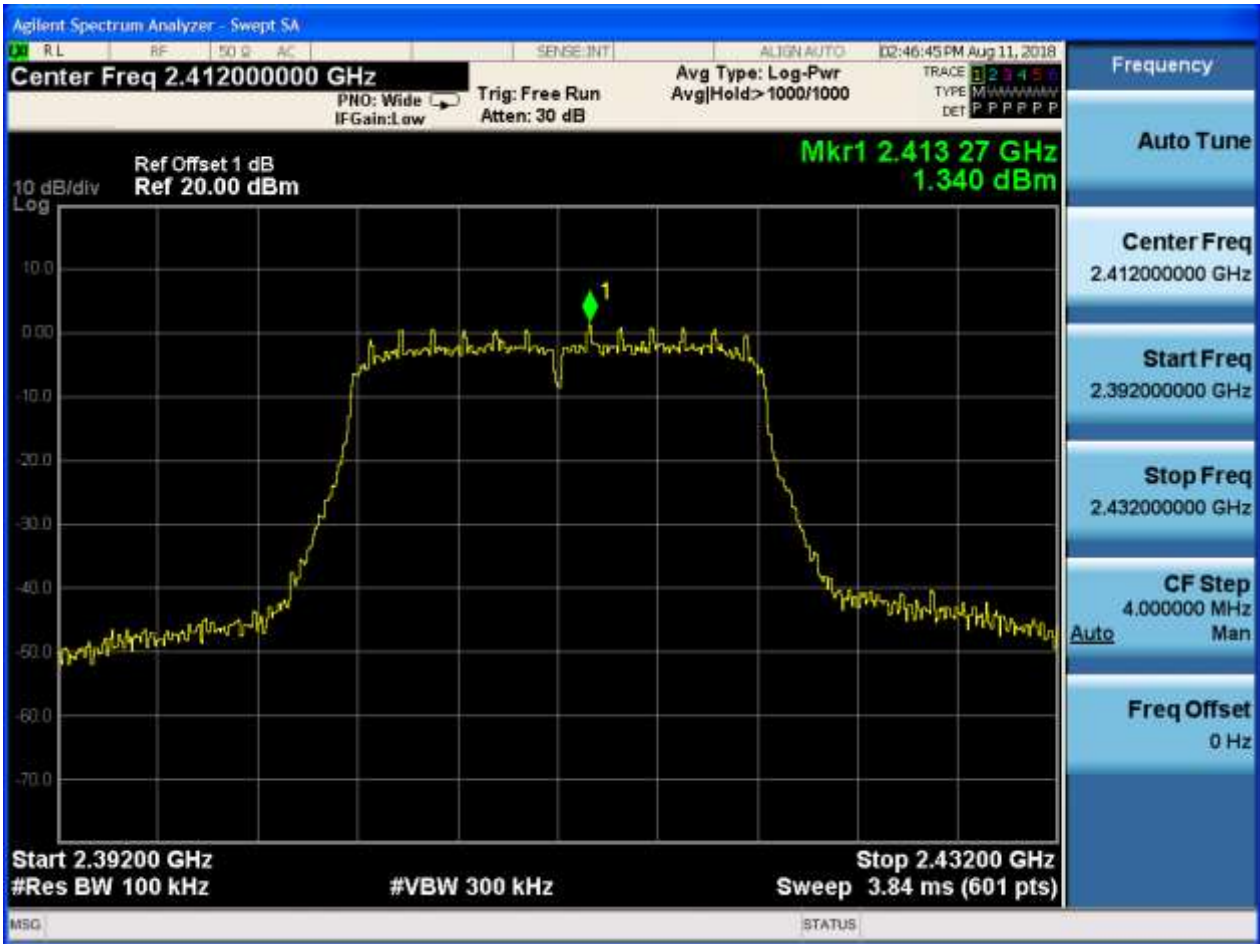

2.56 11N40m_H_2452@Ant 2

Pref:

P_{uw}:

2.57 11G CDD_L_2412@Ant 1

Pref:

Puw:

2.58 11G CDD _L_2412@Ant 2

Pref:

Puw:

Frequency

Auto Tun

Center Freq
2.491750000 GHz

Start Freq
2.483500000 GHz

Stop Freq
2.500000000 GHz

CF Step
1.650000 MHz

Auto