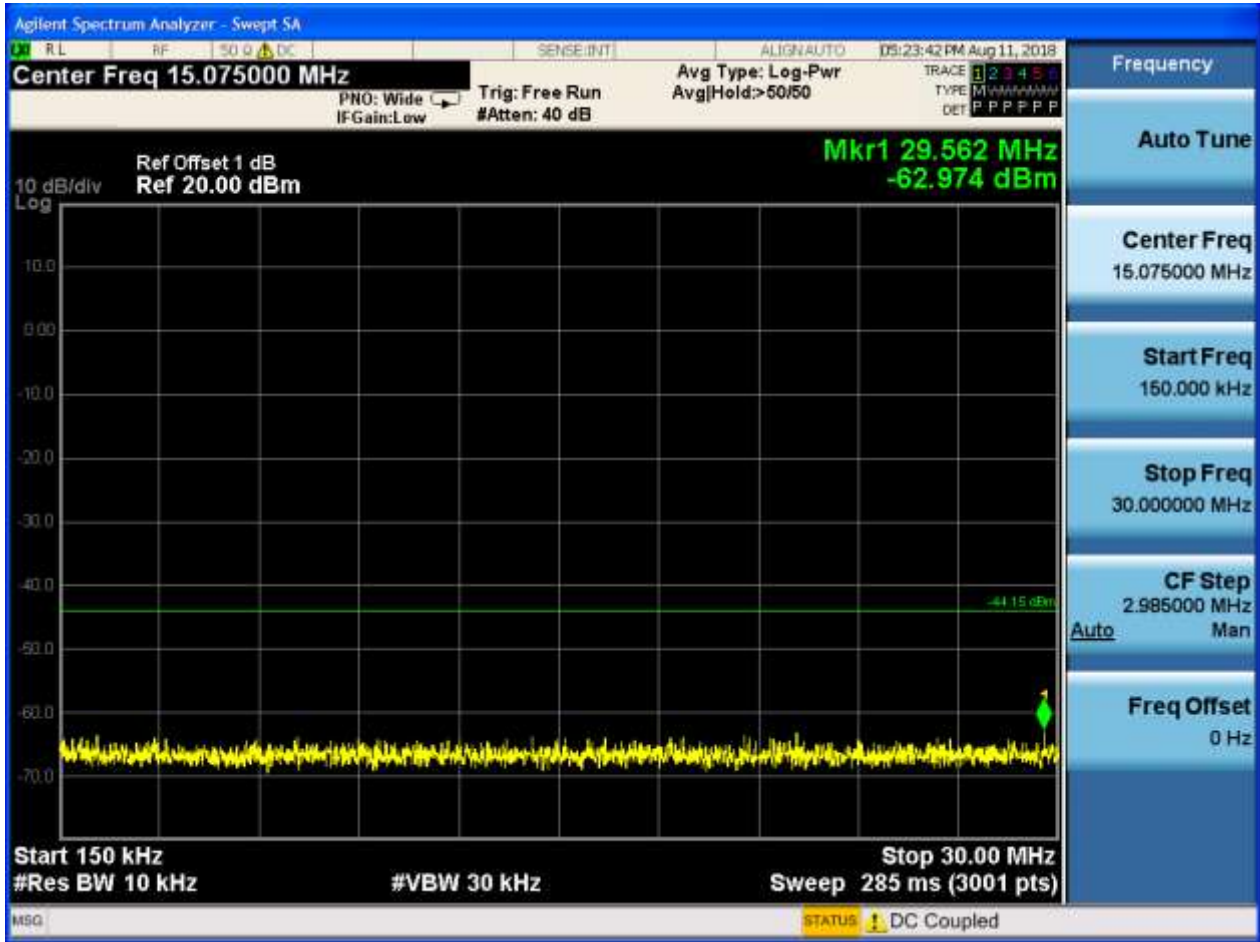

Pref:

Puw:

2.48 11N40m_L_2422@Ant 2

Pref:

Puw:

Puw:

2.50 11N40m_L_2427@Ant 2

Pref: