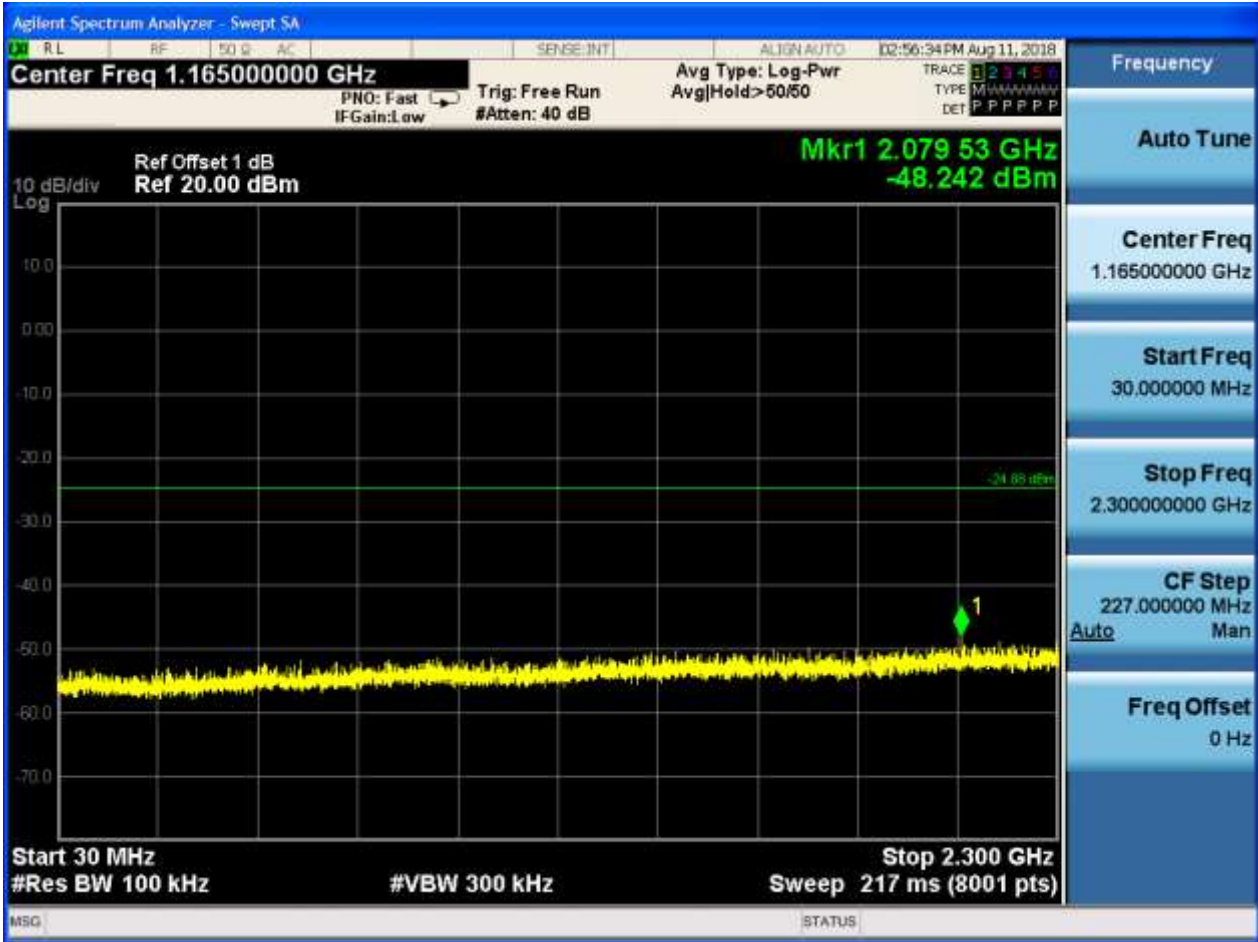

Pref:

Puw:

2.62 11G CDD _M_2437@Ant 2

Pref:

Puw:

Puw: