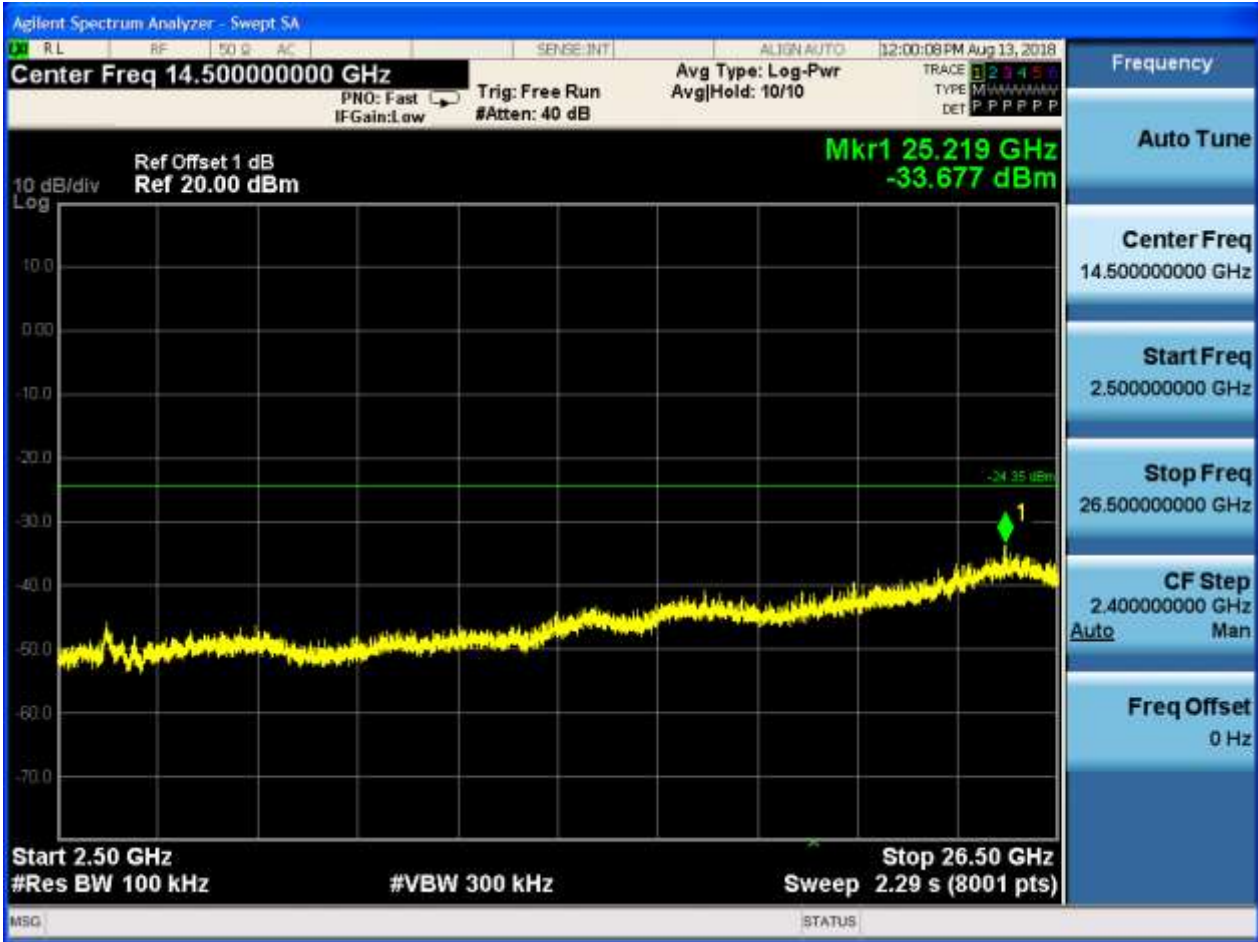

Freq Offset
0.000000 MHz

2.59 11G CDD _L_2417@Ant 1

Pref:

Puw:

2.60 11G CDD _L_2417@Ant 2

Pref:

Puw:

2.61 11G CDD _M_2437@Ant 1

Pref:

Puw:

2.62 11G CDD _M_2437@Ant 2

Pref:

Puw:

Puw: