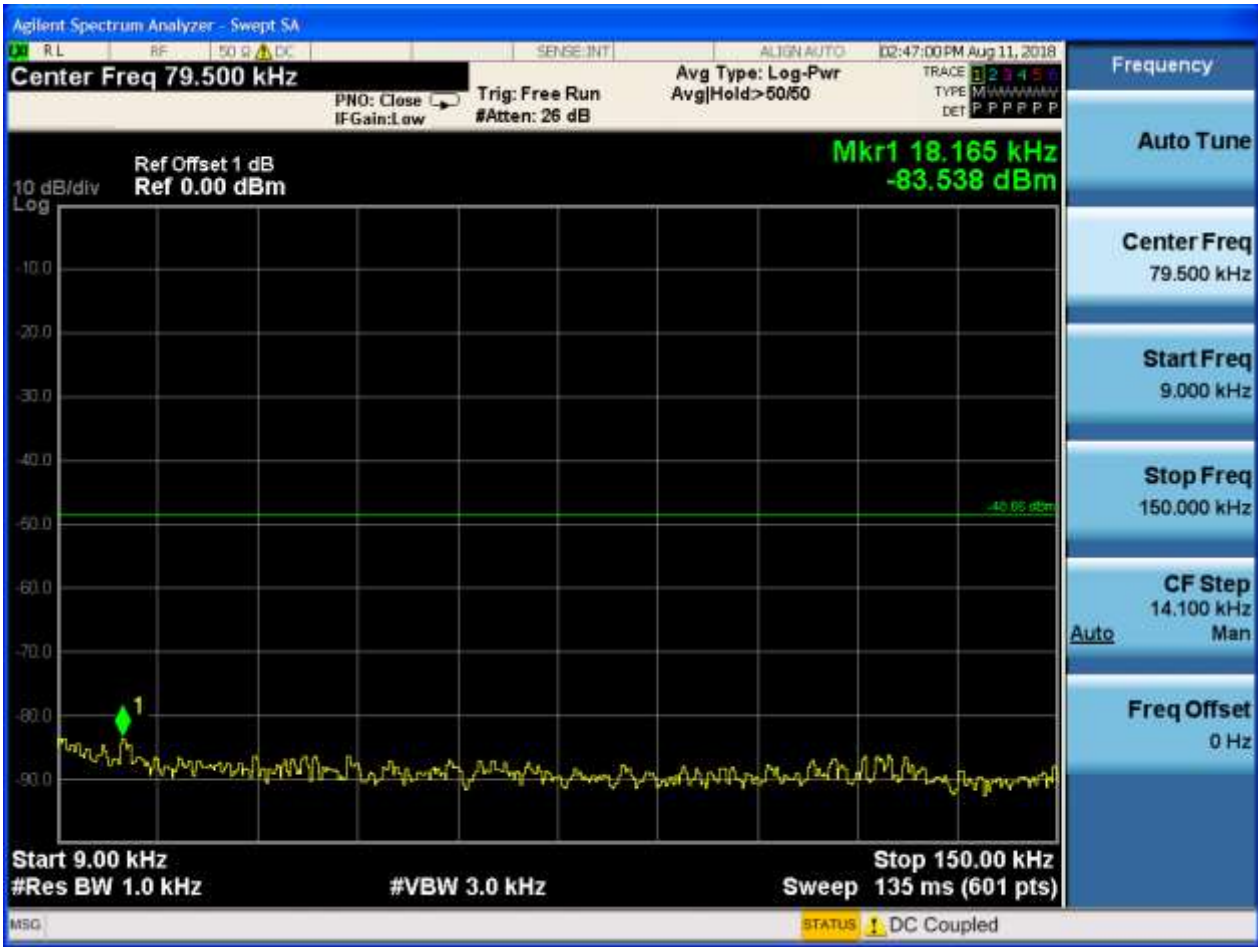

2.56 11N40m_H_2452@Ant 2

Pref:

P_{uw}:

2.57 11G CDD_L_2412@Ant 1

Pref:

Puw:

2.58 11G CDD _L_2412@Ant 2

Pref:

Puw:

Frequency

Auto Tun

Center Freq
2.491750000 GHz

Start Freq
2.483500000 GHz

Stop Freq
2.500000000 GHz

CF Step
1.650000 MHz

Auto