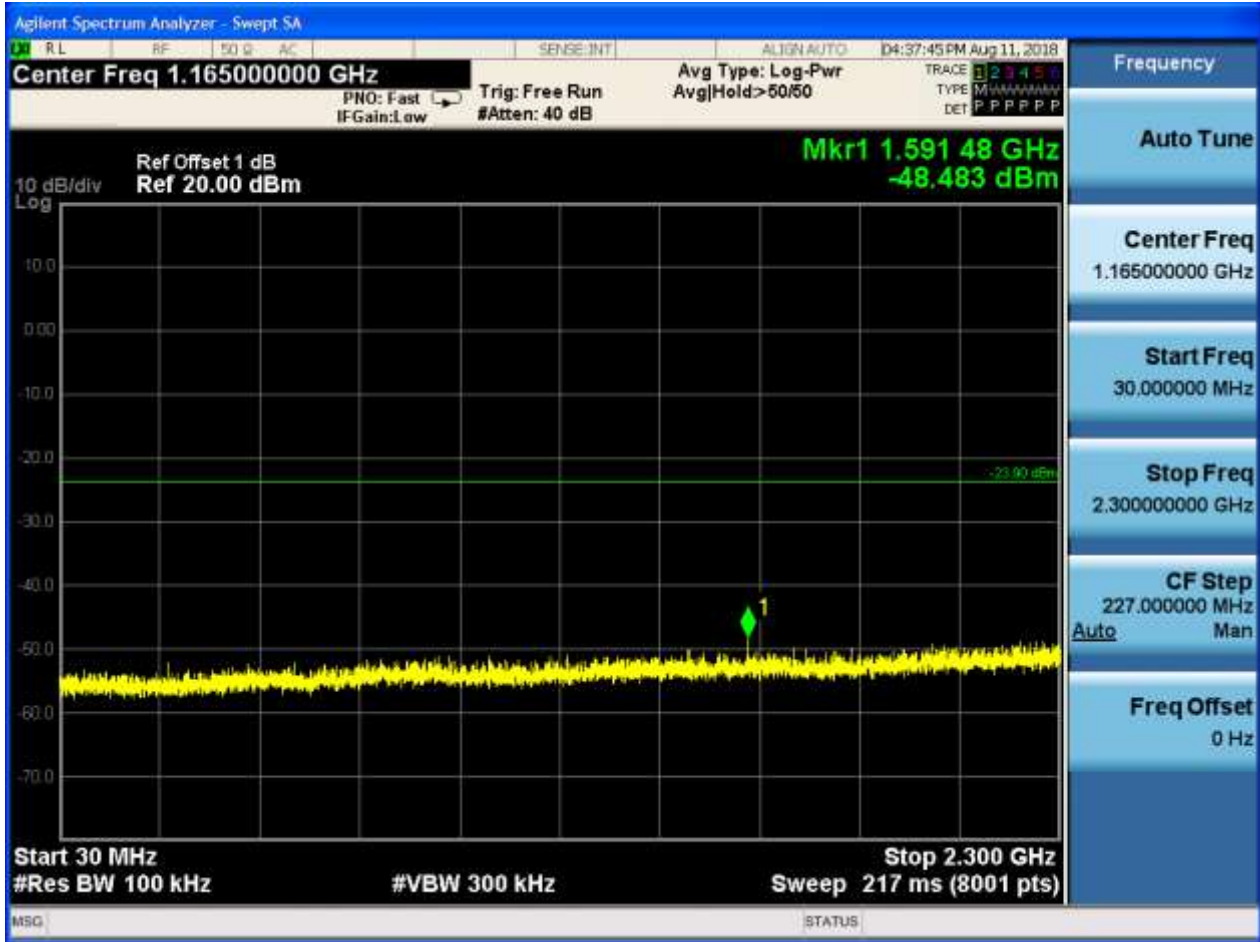

Pref:

Puw:

2.62 11G CDD _M_2437@Ant 2

Pref:

Puw:

Puw: