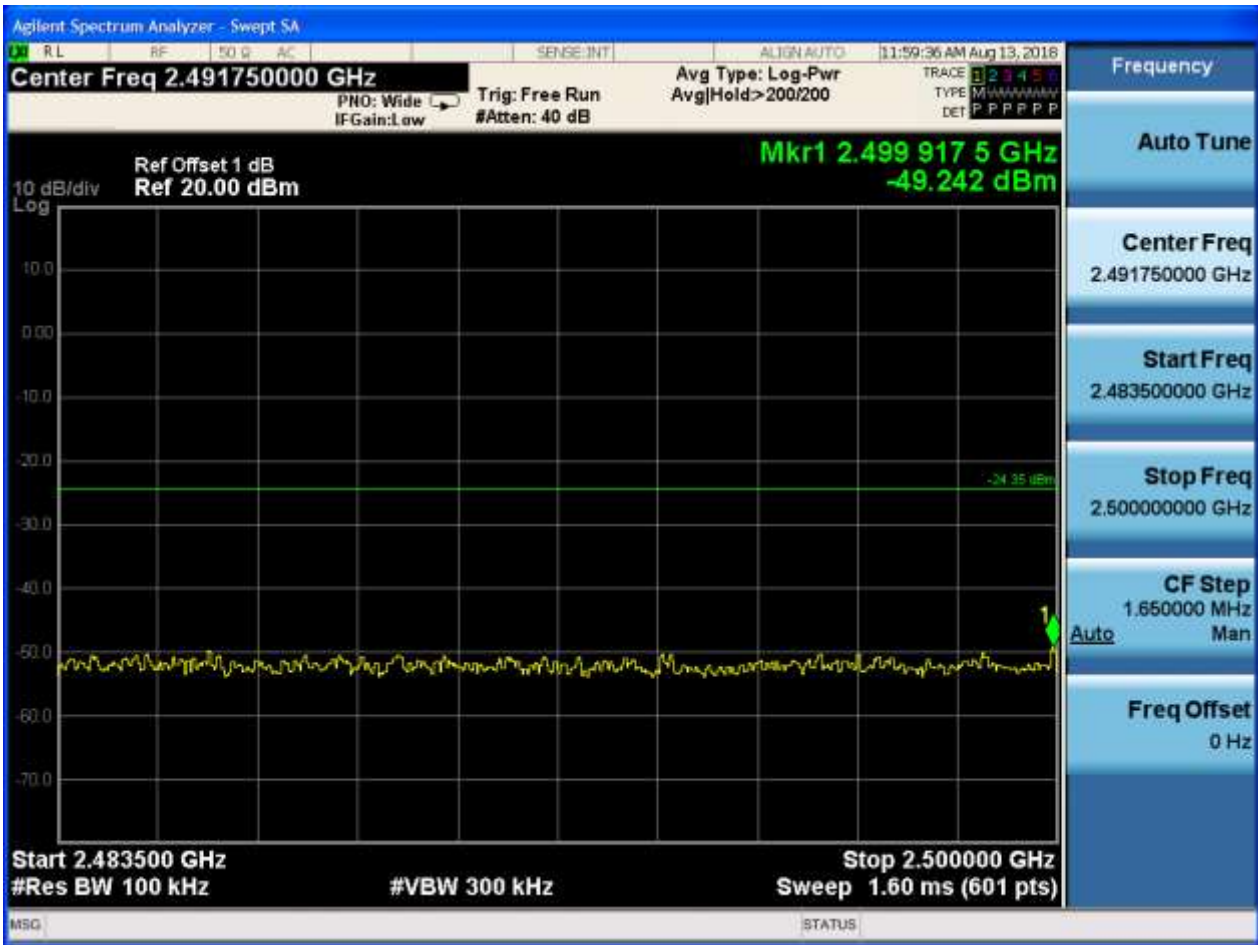

Puw:

Frequency

Auto Tun

Center Freq
2.491750000 GHz

Start Freq
2.483500000 GHz

Stop Freq
2.500000000 GHz

CF Step
1.650000 MHz

Auto

Freq Offset
0.000000 MHz

2.59 11G CDD _L_2417@Ant 1

Pref:

Puw:

2.60 11G CDD _L_2417@Ant 2

Pref:

Puw:

2.61 11G CDD _M_2437@Ant 1