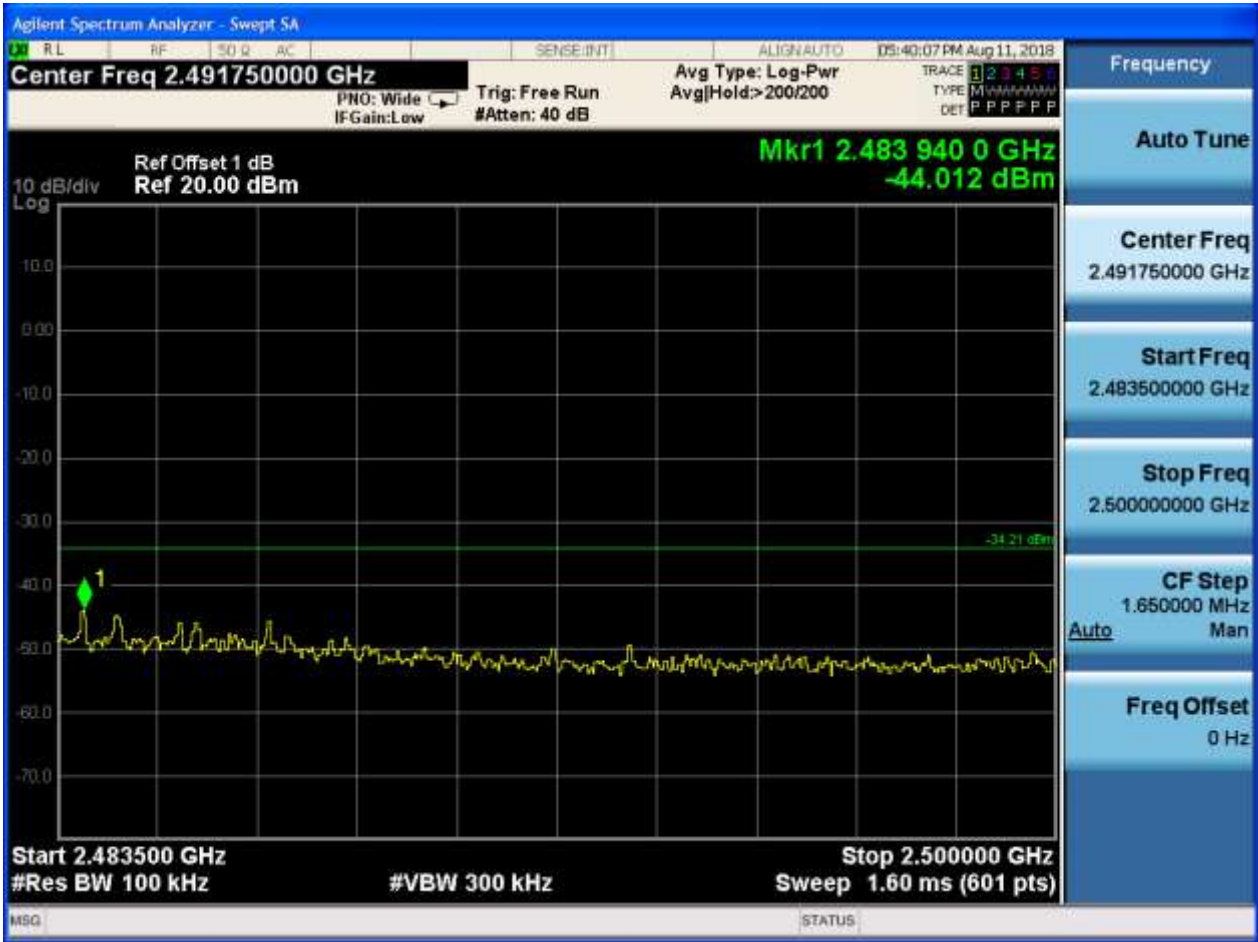

2.56 11N40m_H_2452@Ant 2

Pref:

P_{uw}:

2.57 11G CDD_L_2412@Ant 1

Pref:

Puw:

2.58 11G CDD _L_2412@Ant 2

Pref:

Puw:

Frequency

Auto Tun

Center Freq
2.491750000 GHz

Start Freq
2.483500000 GHz

Stop Freq
2.500000000 GHz

CF Step
1.650000 MHz

Auto