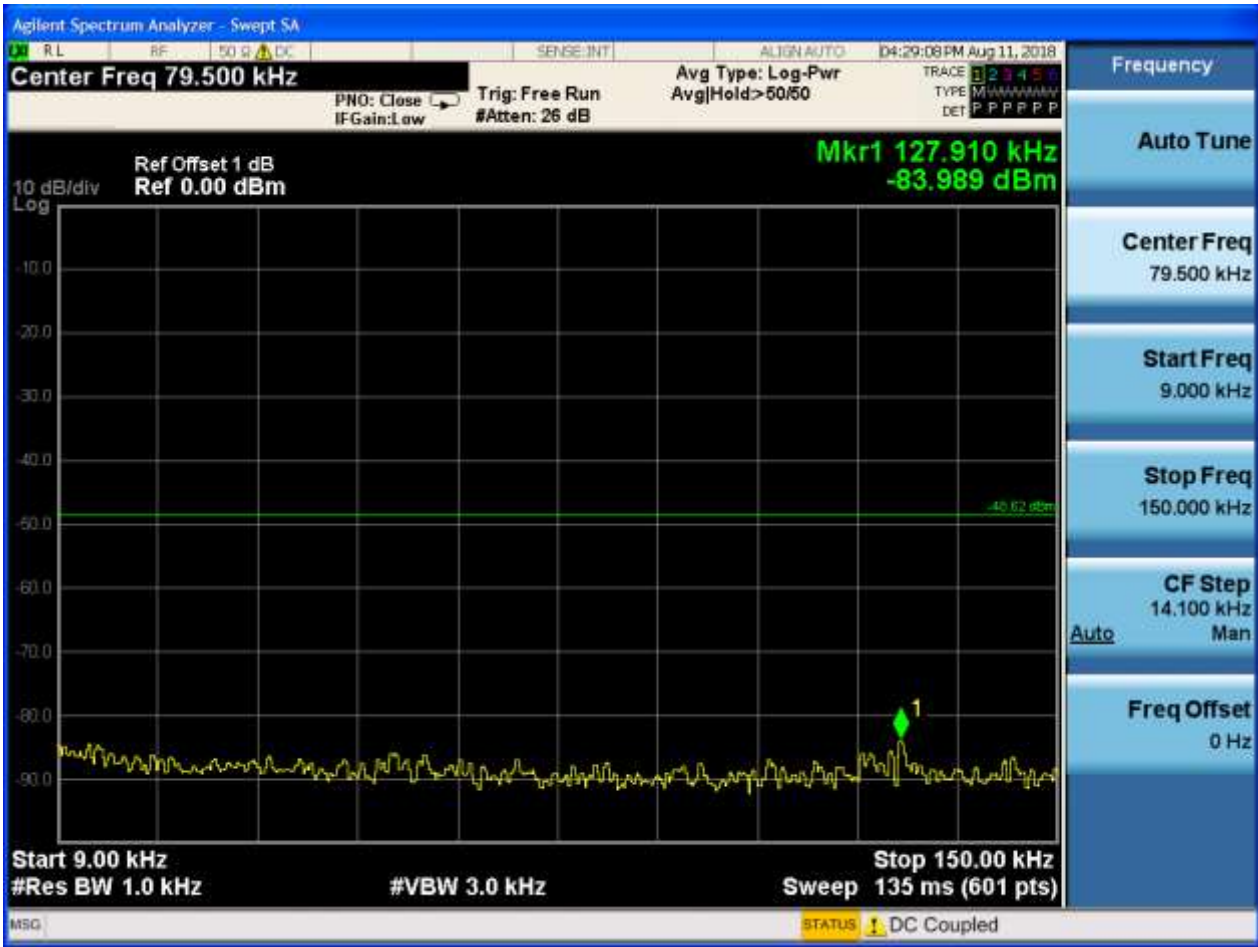

2.56 11N40m_H_2452@Ant 2

Pref:

P_{uw}:

2.57 11G CDD_L_2412@Ant 1

Pref:

Puw:

2.58 11G CDD _L_2412@Ant 2

Pref:

Puw:

Frequency

Auto Tun

Center Freq
2.491750000 GHz

Start Freq
2.483500000 GHz

Stop Freq
2.500000000 GHz

CF Step
1.650000 MHz

Auto