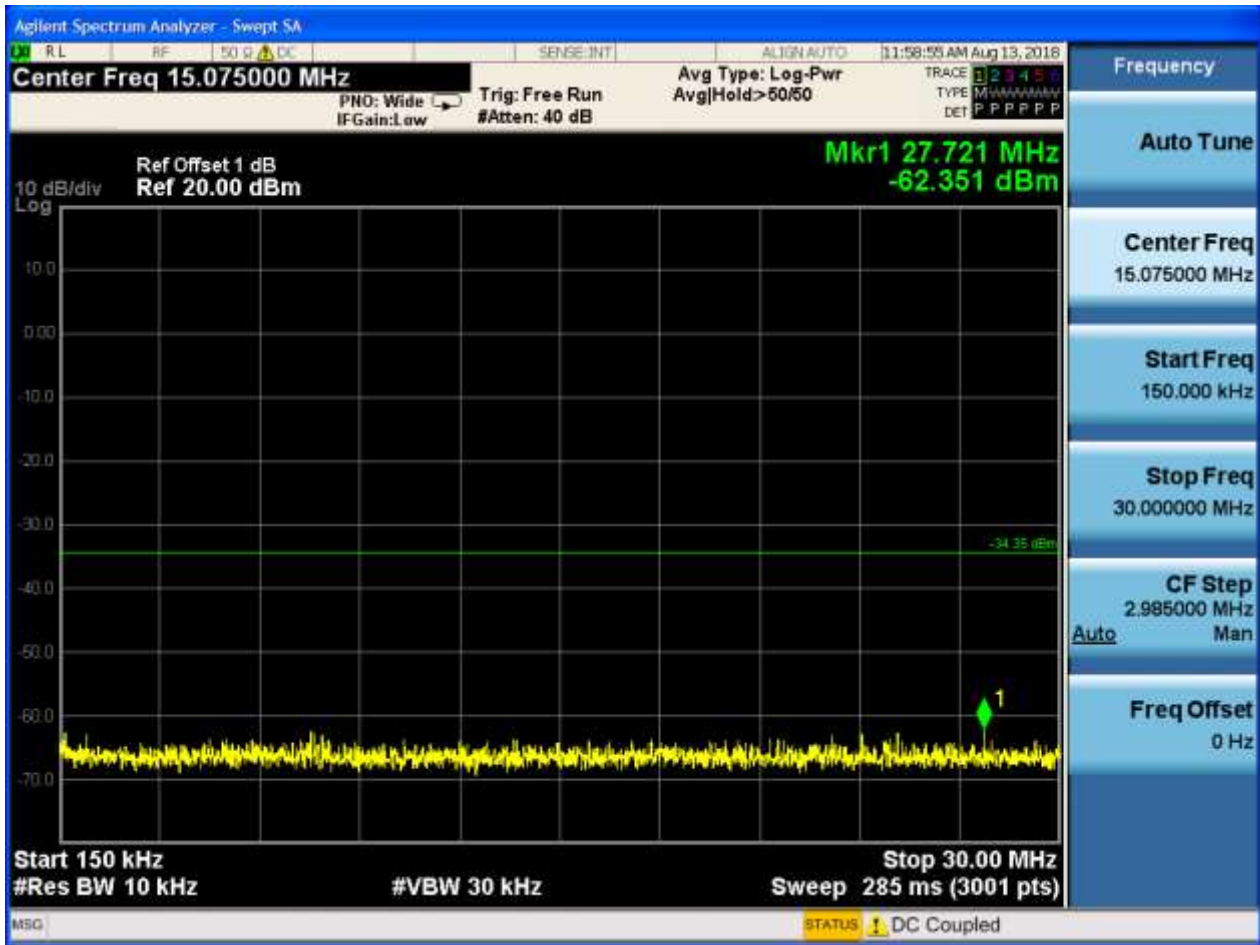

Puw:

Frequency

Auto Tun

Center Freq
2.491750000 GHz

Start Freq
2.483500000 GHz

Stop Freq
2.500000000 GHz

CF Step
1.650000 MHz

Auto

Freq Offset
0.000000 MHz

2.59 11G CDD _L_2417@Ant 1

Pref:

Puw:

2.60 11G CDD _L_2417@Ant 2

Pref:

Puw:

2.61 11G CDD _M_2437@Ant 1