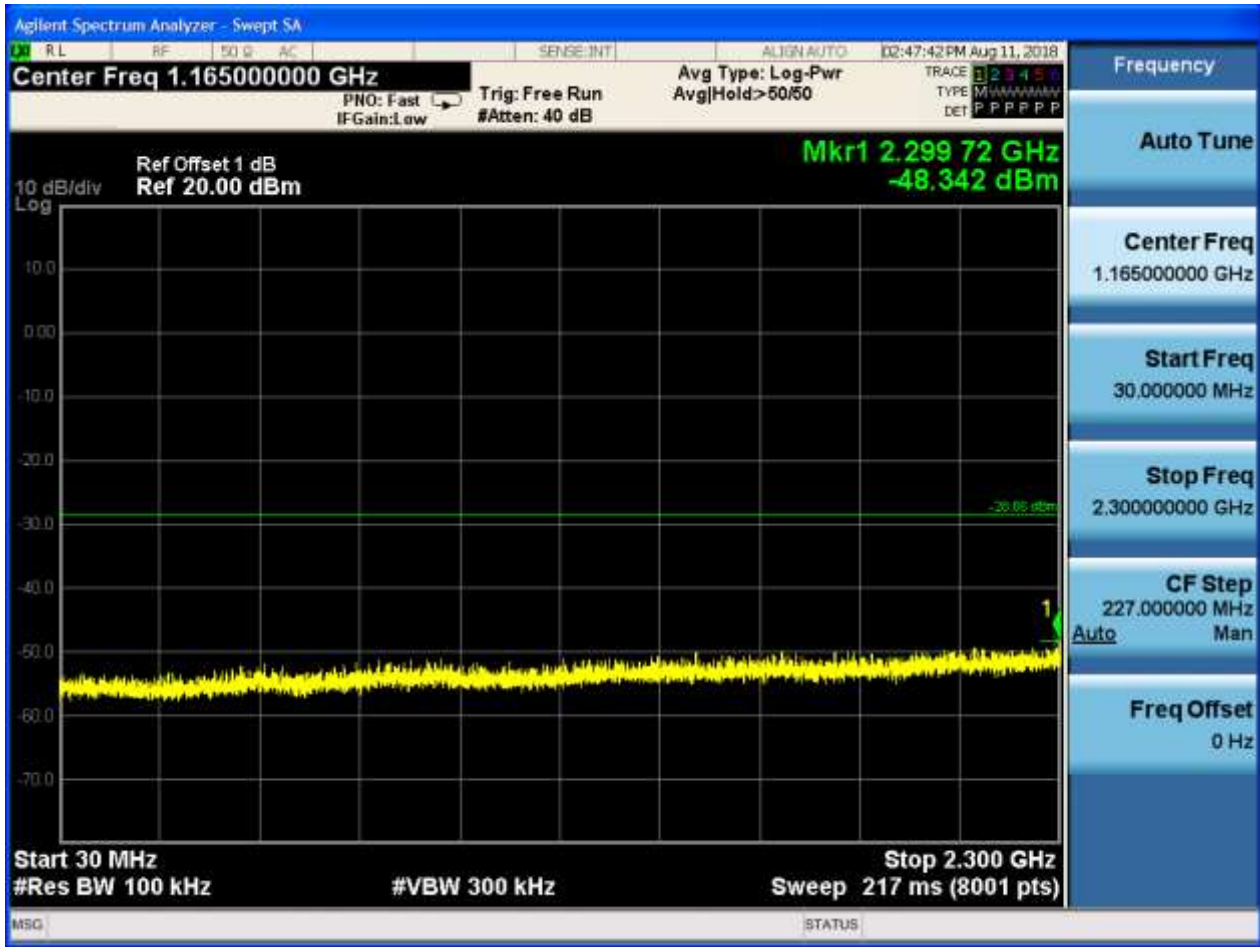

2.56 11N40m_H_2452@Ant 2

Pref:

P_{uw}:

2.57 11G CDD_L_2412@Ant 1

Pref:

Puw:

2.58 11G CDD _L_2412@Ant 2

Pref:

Puw:

Frequency

Auto Tun

Center Freq
2.491750000 GHz

Start Freq
2.483500000 GHz

Stop Freq
2.500000000 GHz

CF Step
1.650000 MHz

Auto