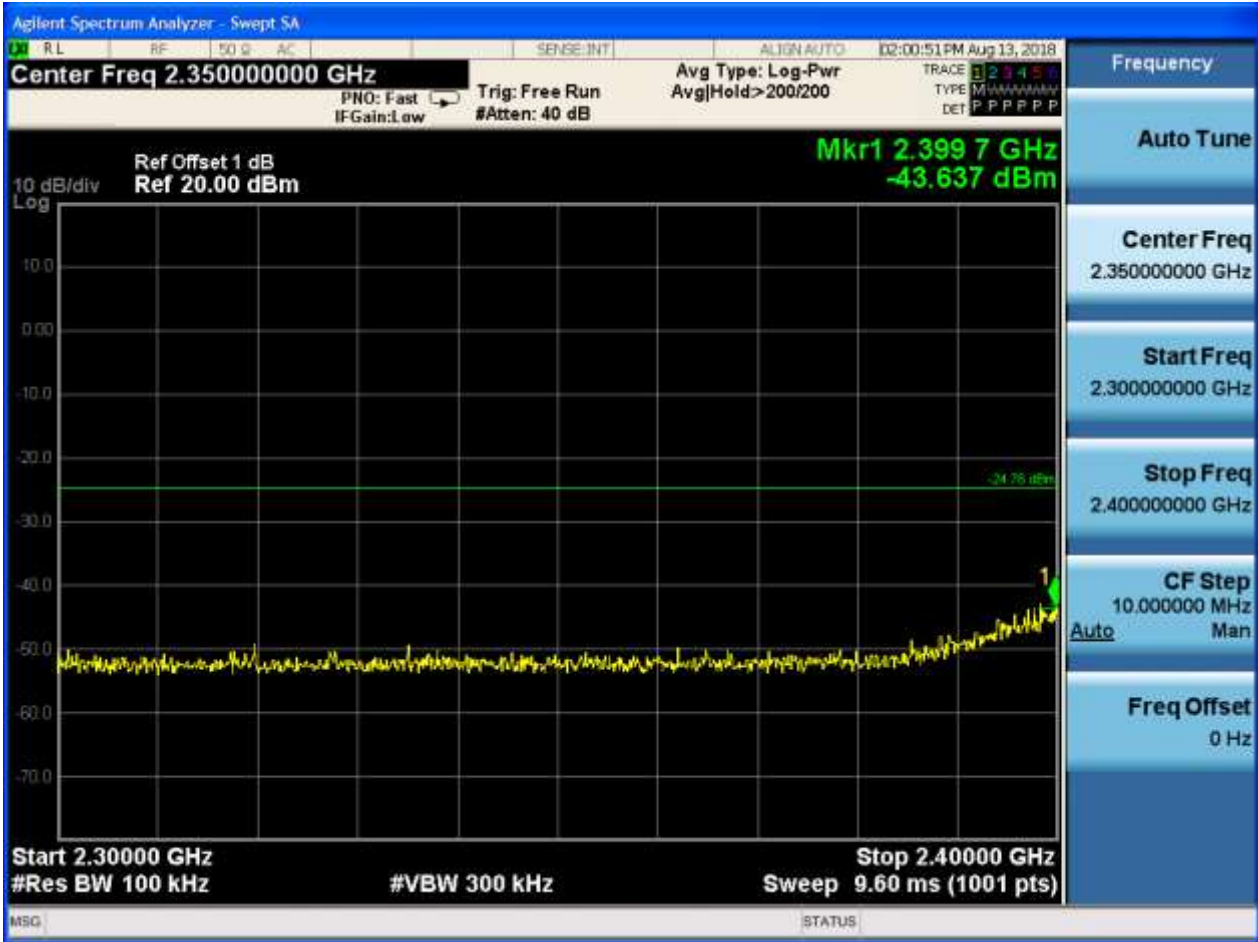

Freq Offset
0.000000 MHz

2.59 11G CDD _L_2417@Ant 1

Pref:

Puw:

2.60 11G CDD _L_2417@Ant 2

Pref:

Puw:

2.61 11G CDD _M_2437@Ant 1

Pref:

Puw:

2.62 11G CDD _M_2437@Ant 2

Pref:

Puw:

Puw: