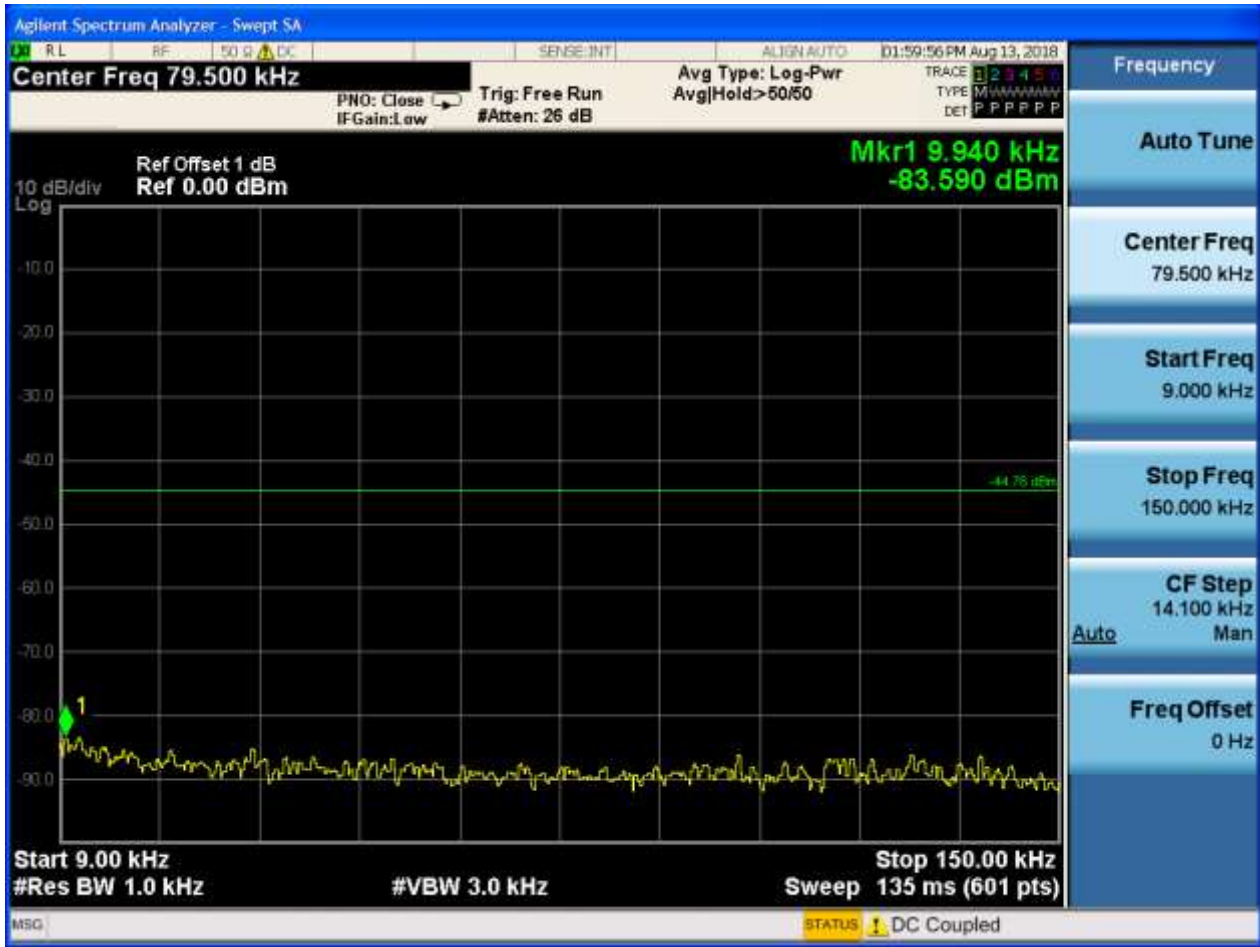

Puw:

Frequency

Auto Tun

Center Freq
2.491750000 GHz

Start Freq
2.483500000 GHz

Stop Freq
2.500000000 GHz

CF Step
1.650000 MHz

Auto

Freq Offset
0.000000 MHz

2.59 11G CDD _L_2417@Ant 1

Pref:

Puw:

2.60 11G CDD _L_2417@Ant 2

Pref:

Puw:

2.61 11G CDD _M_2437@Ant 1

Pref:

Puw:

2.62 11G CDD _M_2437@Ant 2

Pref:

Puw:

Puw: