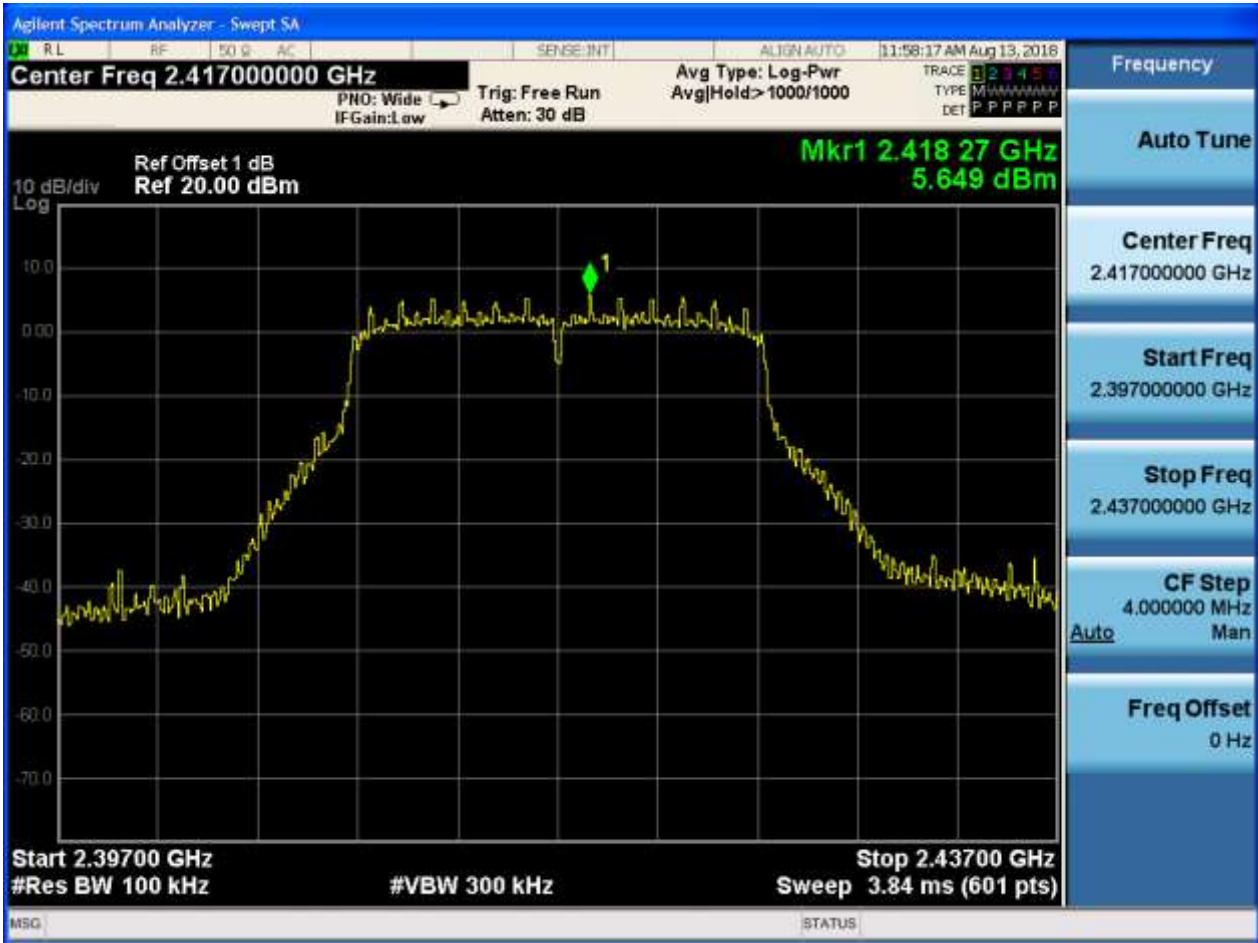

Freq Offset
0.000000 MHz

2.59 11G CDD _L_2417@Ant 1

Pref:

Puw:

2.60 11G CDD _L_2417@Ant 2

Pref:

Puw:

2.61 11G CDD _M_2437@Ant 1

Pref:

Puw:

2.62 11G CDD _M_2437@Ant 2

Pref:

Puw:

Puw: