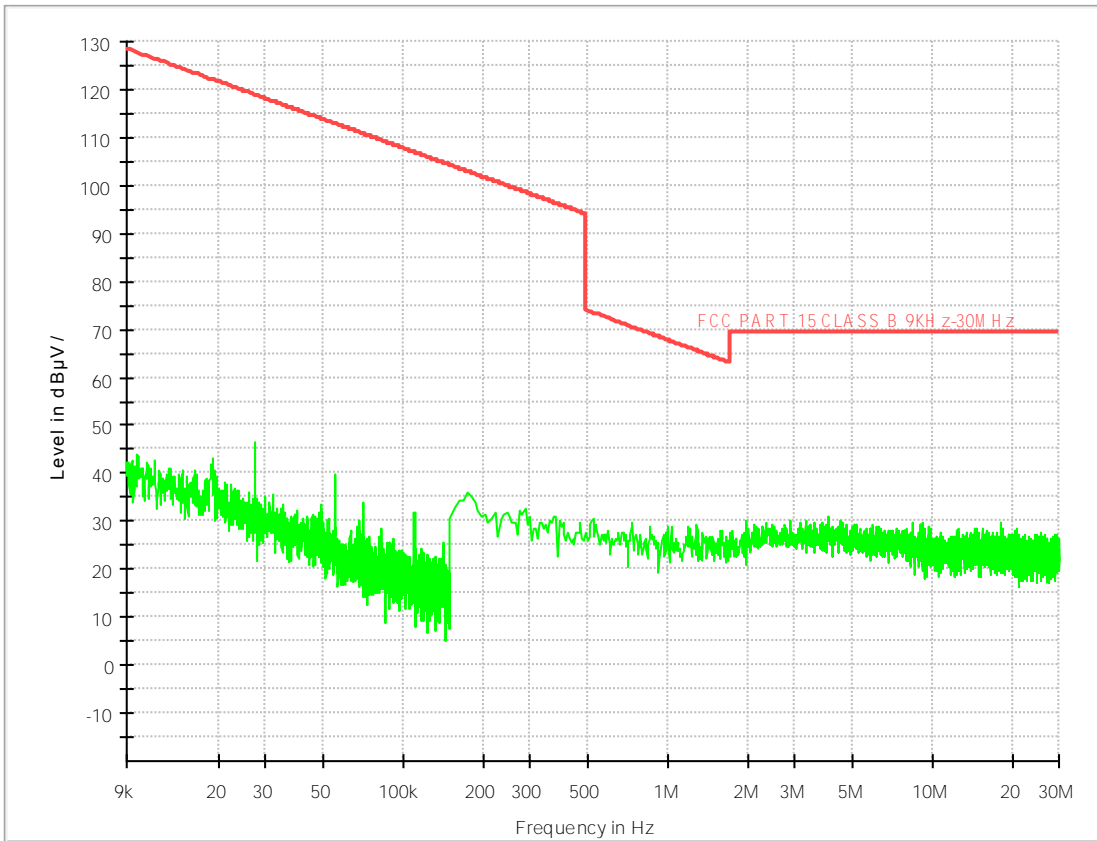

LTE TDD Band 38&41 RSE-TX-DIRECTOR ABOVE 1.5G_H -25dBm limit

18G~26.5G RSE-TX-DIRECTOR ABOVE 1.5G PK

7.1.2 Test Band = BAND41_ANT2

7.1.2.1 Test Bandwidth = 5

LTE TDD Band 38&41 RSE-TX-DIRECTOR ABOVE 1.5G_L -25dBm limit

LTE TDD Band 38&41 RSE-TX-DIRECTOR ABOVE 1.5G_H -25dBm limit

18G~26.5G RSE-TX-DIRECTOR ABOVE 1.5G PK

7.1.2.2 Test Bandwidth = 20

LTE TDD Band 38&41 RSE-TX-DIRECTOR ABOVE 1.5G_L -25dBm limit

LTE TDD Band 38&41 RSE-TX-DIRECTOR ABOVE 1.5G_H -25dBm limit

18G- 26.5G R SE-TX-DIRECT OR ABOVE 1.5G PK

8Appendix_H: Frequency Stability

8.1 For LTE

8.1.1Frequency Error vs. Voltage:

Test Band	Test Mode	Test Bandwidth (MHz)	Test Channel	Test Temp.	Test Volt.	Freq. Error [Hz]	Freq. vs. rated [ppm]	Verdict
BAND41	LTE/TM1	5	LCH	TN	VL	-32.17	-0.01263	PASS
					VN	-30.56	-0.012	PASS
					VH	-28.68	-0.01126	PASS
			MCH	TN	VL	-32.43	-0.01247	PASS
					VN	-28.00	-0.01077	PASS
					VH	-25.16	-0.00968	PASS
			HCH	TN	VL	-49.37	-0.01861	PASS
					VN	-30.67	-0.01156	PASS
					VH	-30.31	-0.01143	PASS
		10	LCH	TN	VL	-27.69	-0.01086	PASS
					VN	-52.74	-0.02068	PASS
					VH	-41.57	-0.0163	PASS
			MCH	TN	VL	-29.63	-0.0114	PASS
					VN	-29.88	-0.01149	PASS
					VH	-29.75	-0.01144	PASS
			HCH	TN	VL	-29.48	-0.01112	PASS
					VN	-33.83	-0.01277	PASS
					VH	-27.15	-0.01025	PASS
		15	LCH	TN	VL	-25.69	-0.01006	PASS
					VN	-26.06	-0.01021	PASS
					VH	-26.52	-0.01039	PASS
			MCH	TN	VL	-31.30	-0.01204	PASS
					VN	-31.74	-0.01221	PASS
					VH	-30.21	-0.01162	PASS
			HCH	TN	VL	4.41	0.00167	PASS
					VN	3.50	0.00132	PASS
					VH	2.25	0.00085	PASS
		20	LCH	TN	VL	-26.02	-0.01018	PASS
					VN	-27.91	-0.01092	PASS
					VH	-24.18	-0.00946	PASS
			MCH	TN	VL	-30.77	-0.01183	PASS