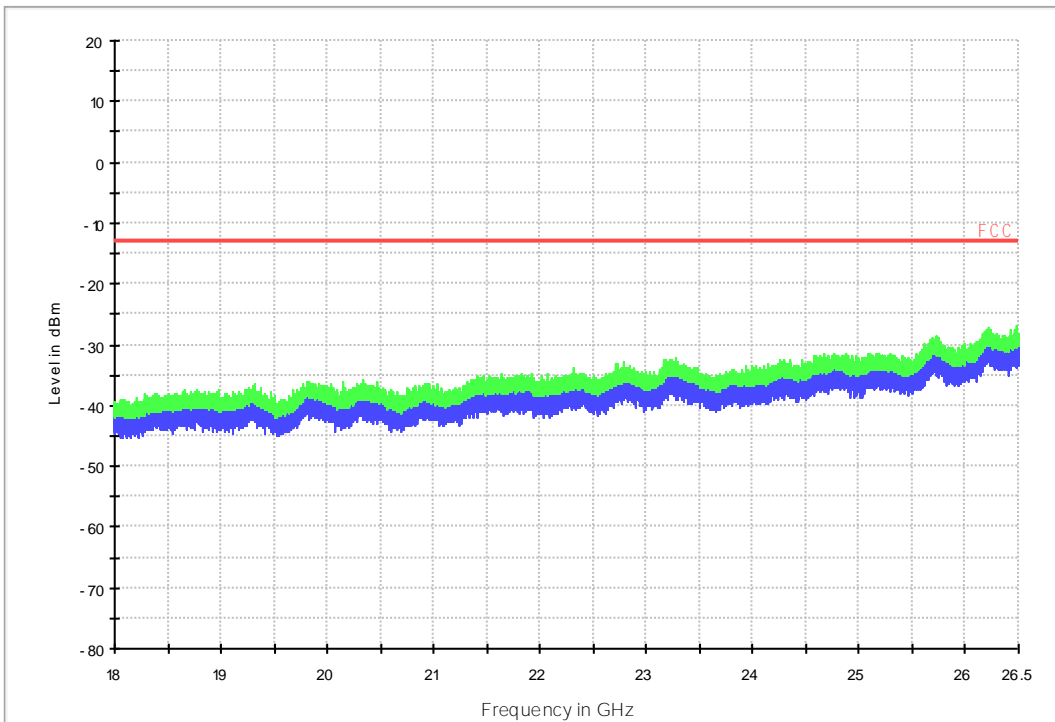

LTE TDD Band 38&41 RSE-TX-DIRECTOR ABOVE 1.5G_H -25dBm limit

18G~26.5G RSE-TX-DIRECTOR ABOVE 1.5G PK

7.1.2 Test Band = BAND41_ANT2

7.1.2.1 Test Bandwidth = 5

LTE TDD Band 38&41 RSE-TX-DIRECTOR ABOVE 1.5G_L -25dBm limit

LTE TDD Band 38&41 RSE-TX-DIRECTOR ABOVE 1.5G_H -25dBm limit

18G~26.5G RSE-TX-DIRECTOR ABOVE 1.5G PK

7.1.2.2 Test Bandwidth = 20

LTE TDD Band 38&41 RSE-TX-DIRECTOR ABOVE 1.5G_L -25dBm limit

LTE TDD Band 38&41 RSE-TX-DIRECTOR ABOVE 1.5G_H -25dBm limit

18G- 26.5G R SE-TX-DIRECT OR ABOVE 1.5G PK

8Appendix_H: Frequency Stability

8.1 For LTE

8.1.1Frequency Error vs. Voltage:

Test Band	Test Mode	Test Bandwidth (MHz)	Test Channel	Test Temp.	Test Volt.	Freq. Error [Hz]	Freq. vs. rated [ppm]	Verdict
BAND41	LTE/TM1	5	LCH	TN	VL	-32.17	-0.01263	PASS
					VN	-30.56	-0.012	PASS
					VH	-28.68	-0.01126	PASS
			MCH	TN	VL	-32.43	-0.01247	PASS
					VN	-28.00	-0.01077	PASS
					VH	-25.16	-0.00968	PASS
			HCH	TN	VL	-49.37	-0.01861	PASS
					VN	-30.67	-0.01156	PASS
					VH	-30.31	-0.01143	PASS
		10	LCH	TN	VL	-27.69	-0.01086	PASS
					VN	-52.74	-0.02068	PASS
					VH	-41.57	-0.0163	PASS
			MCH	TN	VL	-29.63	-0.0114	PASS
					VN	-29.88	-0.01149	PASS
					VH	-29.75	-0.01144	PASS
			HCH	TN	VL	-29.48	-0.01112	PASS
					VN	-33.83	-0.01277	PASS
					VH	-27.15	-0.01025	PASS
		15	LCH	TN	VL	-25.69	-0.01006	PASS
					VN	-26.06	-0.01021	PASS
					VH	-26.52	-0.01039	PASS
			MCH	TN	VL	-31.30	-0.01204	PASS
					VN	-31.74	-0.01221	PASS
					VH	-30.21	-0.01162	PASS
			HCH	TN	VL	4.41	0.00167	PASS
					VN	3.50	0.00132	PASS
					VH	2.25	0.00085	PASS
		20	LCH	TN	VL	-26.02	-0.01018	PASS
					VN	-27.91	-0.01092	PASS
					VH	-24.18	-0.00946	PASS
			MCH	TN	VL	-30.77	-0.01183	PASS