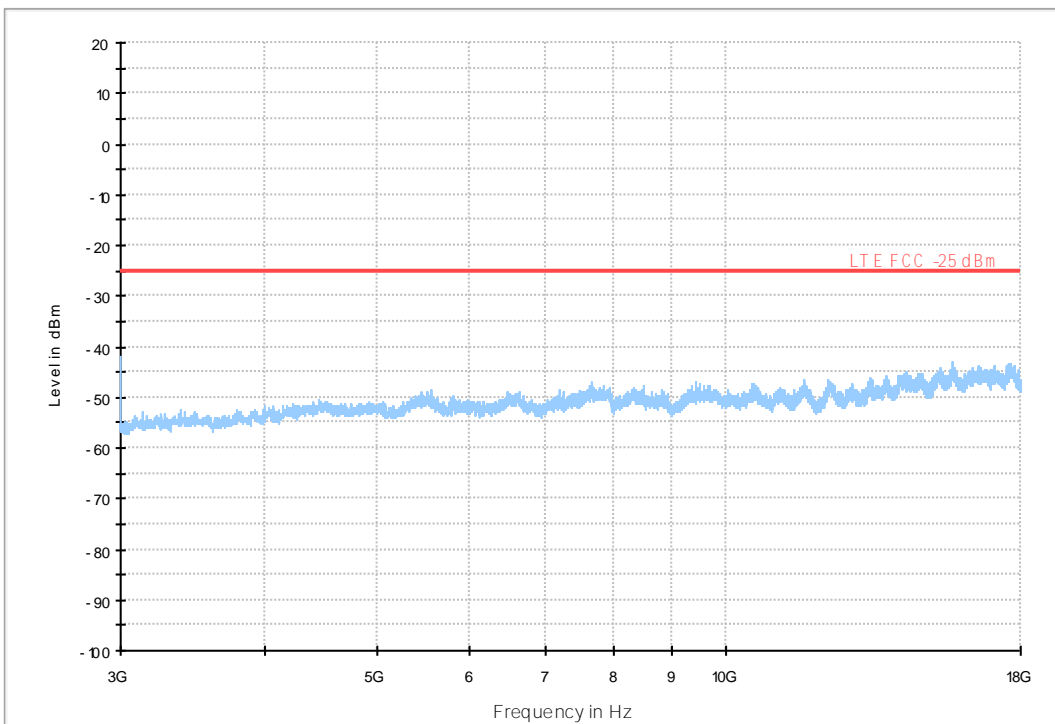

LTE TDD Band 38&41 RSE-TX-DIRECTOR ABOVE 1.5G_H -25dBm limit

18G~26.5G RSE-TX-DIRECTOR ABOVE 1.5G PK

7.1.2 Test Band = BAND41_ANT2

7.1.2.1 Test Bandwidth = 5

LTE TDD Band 38&41 RSE-TX-DIRECTOR ABOVE 1.5G_L -25dBm limit

LTE TDD Band 38&41 RSE-TX-DIRECTOR ABOVE 1.5G_H -25dBm limit

18G~26.5G RSE-TX-DIRECTOR ABOVE 1.5G PK

7.1.2.2 Test Bandwidth = 20

LTE TDD Band 38&41 RSE-TX-DIRECTOR ABOVE 1.5G_L -25dBm limit

LTE TDD Band 38&41 RSE-TX-DIRECTOR ABOVE 1.5G_H -25dBm limit

18G- 26.5G R SE-TX-DIRECT OR ABOVE 1.5G PK

8Appendix_H: Frequency Stability

8.1 For LTE

8.1.1Frequency Error vs. Voltage:

Test Band	Test Mode	Test Bandwidth (MHz)	Test Channel	Test Temp.	Test Volt.	Freq. Error [Hz]	Freq. vs. rated [ppm]	Verdict
BAND41	LTE/TM1	5	LCH	TN	VL	-32.17	-0.01263	PASS
					VN	-30.56	-0.012	PASS
					VH	-28.68	-0.01126	PASS
			MCH	TN	VL	-32.43	-0.01247	PASS
					VN	-28.00	-0.01077	PASS
					VH	-25.16	-0.00968	PASS
			HCH	TN	VL	-49.37	-0.01861	PASS
					VN	-30.67	-0.01156	PASS
					VH	-30.31	-0.01143	PASS
		10	LCH	TN	VL	-27.69	-0.01086	PASS
					VN	-52.74	-0.02068	PASS
					VH	-41.57	-0.0163	PASS
			MCH	TN	VL	-29.63	-0.0114	PASS
					VN	-29.88	-0.01149	PASS
					VH	-29.75	-0.01144	PASS
			HCH	TN	VL	-29.48	-0.01112	PASS
					VN	-33.83	-0.01277	PASS
					VH	-27.15	-0.01025	PASS
		15	LCH	TN	VL	-25.69	-0.01006	PASS
					VN	-26.06	-0.01021	PASS
					VH	-26.52	-0.01039	PASS
			MCH	TN	VL	-31.30	-0.01204	PASS
					VN	-31.74	-0.01221	PASS
					VH	-30.21	-0.01162	PASS
			HCH	TN	VL	4.41	0.00167	PASS
					VN	3.50	0.00132	PASS
					VH	2.25	0.00085	PASS
		20	LCH	TN	VL	-26.02	-0.01018	PASS
					VN	-27.91	-0.01092	PASS
					VH	-24.18	-0.00946	PASS
			MCH	TN	VL	-30.77	-0.01183	PASS