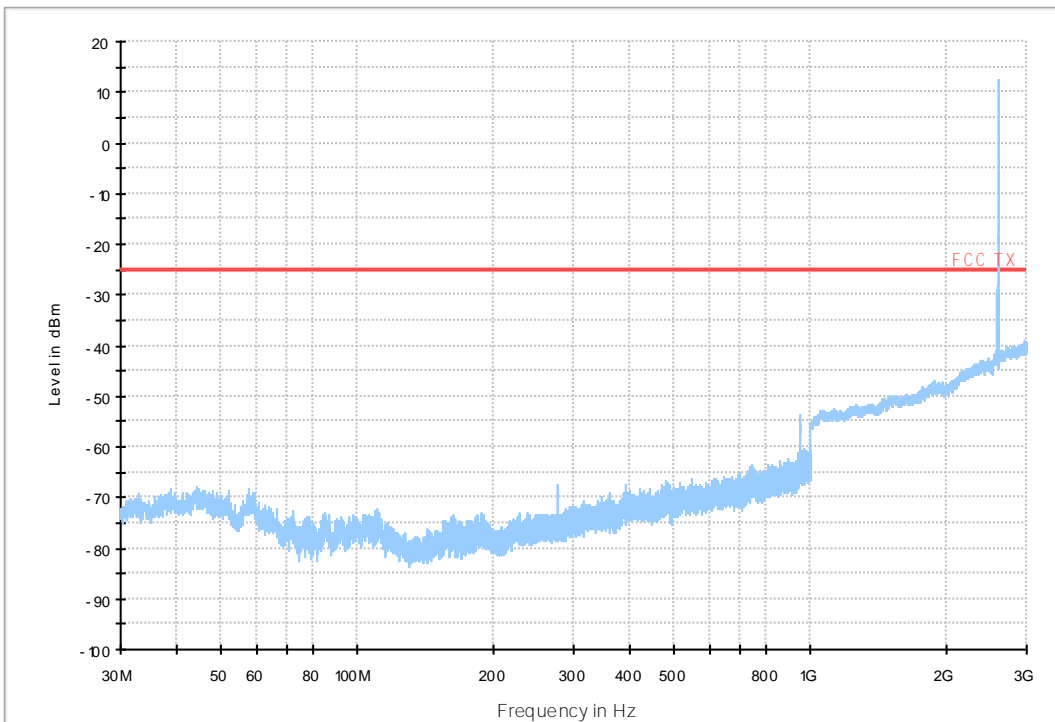

LTE TDD Band 38&41 RSE-TX-DIRECTOR ABOVE 1.5G_H -25dBm limit

18G~26.5G RSE-TX-DIRECTOR ABOVE 1.5G PK

7.1.2 Test Band = BAND41_ANT2

7.1.2.1 Test Bandwidth = 5

LTE TDD Band 38&41 RSE-TX-DIRECTOR ABOVE 1.5G_L -25dBm limit

LTE TDD Band 38&41 RSE-TX-DIRECTOR ABOVE 1.5G_H -25dBm limit

18G~26.5G RSE-TX-DIRECTOR ABOVE 1.5G PK

7.1.2.2 Test Bandwidth = 20

LTE TDD Band 38&41 RSE-TX-DIRECTOR ABOVE 1.5G_L -25dBm limit

LTE TDD Band 38&41 RSE-TX-DIRECTOR ABOVE 1.5G_H -25dBm limit

18G- 26.5G R SE-TX-DIRECT OR ABOVE 1.5G PK

8Appendix_H: Frequency Stability

8.1 For LTE

8.1.1Frequency Error vs. Voltage:

Test Band	Test Mode	Test Bandwidth (MHz)	Test Channel	Test Temp.	Test Volt.	Freq. Error [Hz]	Freq. vs. rated [ppm]	Verdict
BAND41	LTE/TM1	5	LCH	TN	VL	-32.17	-0.01263	PASS
					VN	-30.56	-0.012	PASS
					VH	-28.68	-0.01126	PASS
			MCH	TN	VL	-32.43	-0.01247	PASS
					VN	-28.00	-0.01077	PASS
					VH	-25.16	-0.00968	PASS
			HCH	TN	VL	-49.37	-0.01861	PASS
					VN	-30.67	-0.01156	PASS
					VH	-30.31	-0.01143	PASS
		10	LCH	TN	VL	-27.69	-0.01086	PASS
					VN	-52.74	-0.02068	PASS
					VH	-41.57	-0.0163	PASS
			MCH	TN	VL	-29.63	-0.0114	PASS
					VN	-29.88	-0.01149	PASS
					VH	-29.75	-0.01144	PASS
			HCH	TN	VL	-29.48	-0.01112	PASS
					VN	-33.83	-0.01277	PASS
					VH	-27.15	-0.01025	PASS
		15	LCH	TN	VL	-25.69	-0.01006	PASS
					VN	-26.06	-0.01021	PASS
					VH	-26.52	-0.01039	PASS
			MCH	TN	VL	-31.30	-0.01204	PASS
					VN	-31.74	-0.01221	PASS
					VH	-30.21	-0.01162	PASS
			HCH	TN	VL	4.41	0.00167	PASS
					VN	3.50	0.00132	PASS
					VH	2.25	0.00085	PASS
		20	LCH	TN	VL	-26.02	-0.01018	PASS
					VN	-27.91	-0.01092	PASS
					VH	-24.18	-0.00946	PASS
			MCH	TN	VL	-30.77	-0.01183	PASS