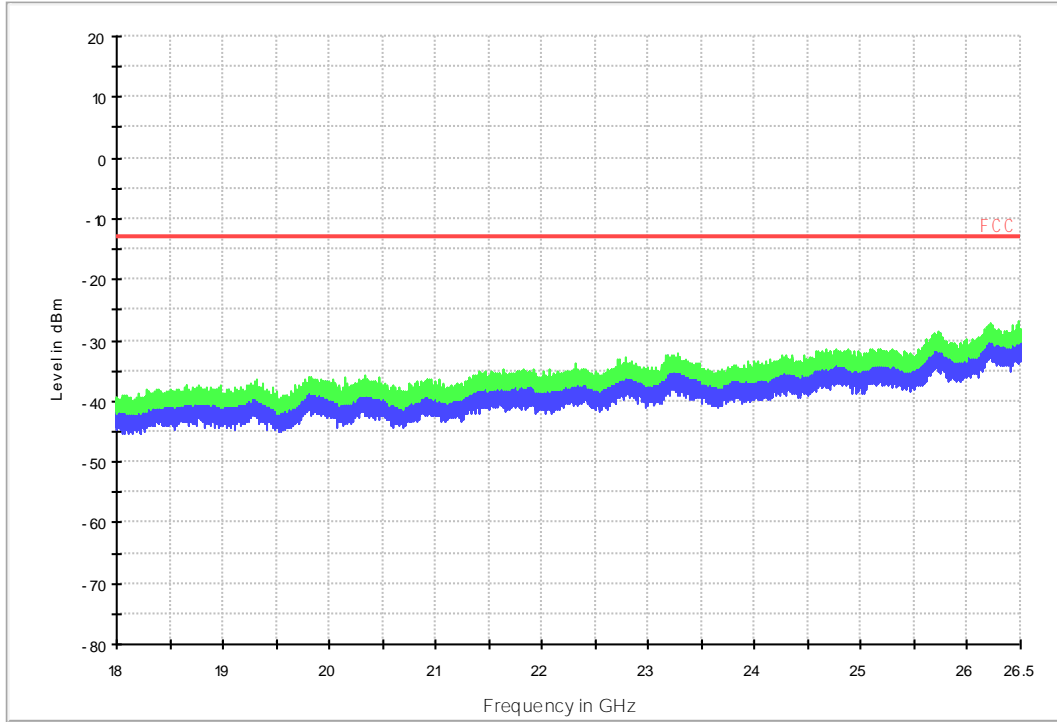

LTE TDD Band 38&41 RSE-TX-DIRECTOR ABOVE 1.5G_H -25dBm limit

18G~26.5G RSE-TX-DIRECTOR ABOVE 1.5G PK

7.1.2 Test Band = BAND41_ANT2

7.1.2.1 Test Bandwidth = 5

LTE TDD Band 38&41 RSE-TX-DIRECTOR ABOVE 1.5G_L -25dBm limit

LTE TDD Band 38&41 RSE-TX-DIRECTOR ABOVE 1.5G_H -25dBm limit

18G~26.5G RSE-TX-DIRECTOR ABOVE 1.5G PK

7.1.2.2 Test Bandwidth = 20

LTE TDD Band 38&41 RSE-TX-DIRECTOR ABOVE 1.5G_L -25dBm limit

LTE TDD Band 38&41 RSE-TX-DIRECTOR ABOVE 1.5G_H -25dBm limit

18G- 26.5G R SE-TX-DIRECT OR ABOVE 1.5G PK

8Appendix_H: Frequency Stability

8.1 For LTE

8.1.1Frequency Error vs. Voltage:

Test Band	Test Mode	Test Bandwidth (MHz)	Test Channel	Test Temp.	Test Volt.	Freq. Error [Hz]	Freq. vs. rated [ppm]	Verdict
BAND41	LTE/TM1	5	LCH	TN	VL	-32.17	-0.01263	PASS
					VN	-30.56	-0.012	PASS
					VH	-28.68	-0.01126	PASS
			MCH	TN	VL	-32.43	-0.01247	PASS
					VN	-28.00	-0.01077	PASS
					VH	-25.16	-0.00968	PASS
			HCH	TN	VL	-49.37	-0.01861	PASS
					VN	-30.67	-0.01156	PASS
					VH	-30.31	-0.01143	PASS
		10	LCH	TN	VL	-27.69	-0.01086	PASS
					VN	-52.74	-0.02068	PASS
					VH	-41.57	-0.0163	PASS
			MCH	TN	VL	-29.63	-0.0114	PASS
					VN	-29.88	-0.01149	PASS
					VH	-29.75	-0.01144	PASS
			HCH	TN	VL	-29.48	-0.01112	PASS
					VN	-33.83	-0.01277	PASS
					VH	-27.15	-0.01025	PASS
		15	LCH	TN	VL	-25.69	-0.01006	PASS
					VN	-26.06	-0.01021	PASS
					VH	-26.52	-0.01039	PASS
			MCH	TN	VL	-31.30	-0.01204	PASS
					VN	-31.74	-0.01221	PASS
					VH	-30.21	-0.01162	PASS
			HCH	TN	VL	4.41	0.00167	PASS
					VN	3.50	0.00132	PASS
					VH	2.25	0.00085	PASS
		20	LCH	TN	VL	-26.02	-0.01018	PASS
					VN	-27.91	-0.01092	PASS
					VH	-24.18	-0.00946	PASS
			MCH	TN	VL	-30.77	-0.01183	PASS