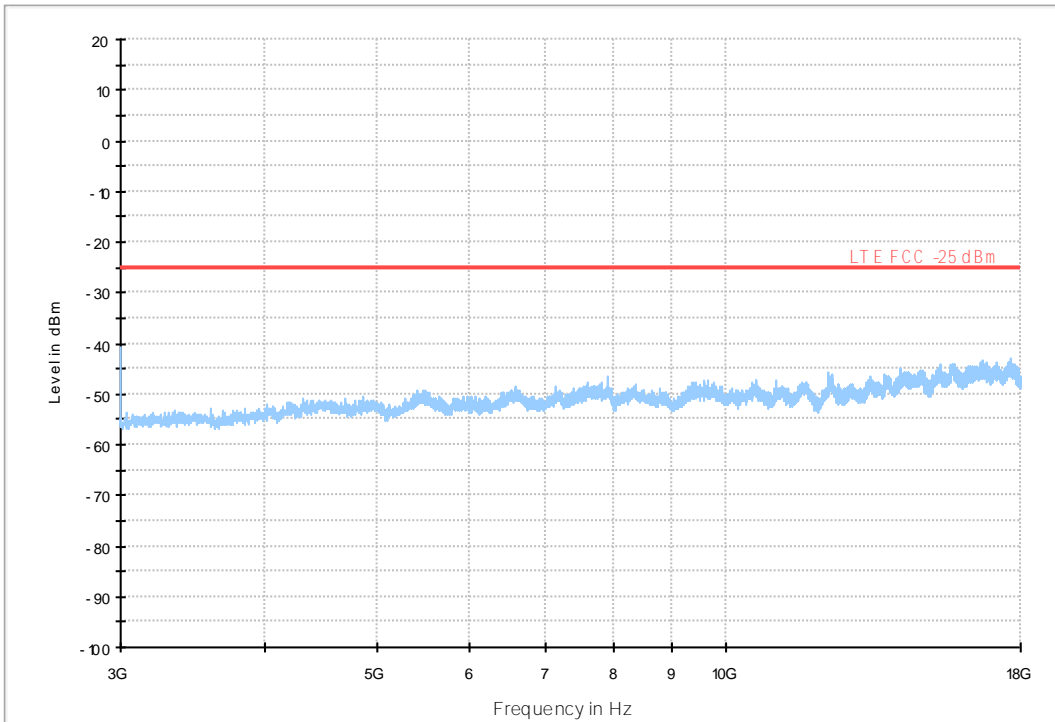

LTE TDD Band 38&41 RSE-TX-DIRECTOR ABOVE 1.5G_H -25dBm limit

18G~26.5G RSE-TX-DIRECTOR ABOVE 1.5G PK

7.1.2 Test Band = BAND41_ANT2

7.1.2.1 Test Bandwidth = 5

LTE TDD Band 38&41 RSE-TX-DIRECTOR ABOVE 1.5G_L -25dBm limit

LTE TDD Band 38&41 RSE-TX-DIRECTOR ABOVE 1.5G_H -25dBm limit

18G~26.5G RSE-TX-DIRECTOR ABOVE 1.5G PK

7.1.2.2 Test Bandwidth = 20

LTE TDD Band 38&41 RSE-TX-DIRECTOR ABOVE 1.5G_L -25dBm limit

LTE TDD Band 38&41 RSE-TX-DIRECTOR ABOVE 1.5G_H -25dBm limit

18G- 26.5G R SE-TX-DIRECT OR ABOVE 1.5G PK

8Appendix_H: Frequency Stability

8.1 For LTE

8.1.1Frequency Error vs. Voltage:

Test Band	Test Mode	Test Bandwidth (MHz)	Test Channel	Test Temp.	Test Volt.	Freq. Error [Hz]	Freq. vs. rated [ppm]	Verdict
BAND41	LTE/TM1	5	LCH	TN	VL	-32.17	-0.01263	PASS
					VN	-30.56	-0.012	PASS
					VH	-28.68	-0.01126	PASS
			MCH	TN	VL	-32.43	-0.01247	PASS
					VN	-28.00	-0.01077	PASS
					VH	-25.16	-0.00968	PASS
			HCH	TN	VL	-49.37	-0.01861	PASS
					VN	-30.67	-0.01156	PASS
					VH	-30.31	-0.01143	PASS
		10	LCH	TN	VL	-27.69	-0.01086	PASS
					VN	-52.74	-0.02068	PASS
					VH	-41.57	-0.0163	PASS
			MCH	TN	VL	-29.63	-0.0114	PASS
					VN	-29.88	-0.01149	PASS
					VH	-29.75	-0.01144	PASS
			HCH	TN	VL	-29.48	-0.01112	PASS
					VN	-33.83	-0.01277	PASS
					VH	-27.15	-0.01025	PASS
		15	LCH	TN	VL	-25.69	-0.01006	PASS
					VN	-26.06	-0.01021	PASS
					VH	-26.52	-0.01039	PASS
			MCH	TN	VL	-31.30	-0.01204	PASS
					VN	-31.74	-0.01221	PASS
					VH	-30.21	-0.01162	PASS
			HCH	TN	VL	4.41	0.00167	PASS
					VN	3.50	0.00132	PASS
					VH	2.25	0.00085	PASS
		20	LCH	TN	VL	-26.02	-0.01018	PASS
					VN	-27.91	-0.01092	PASS
					VH	-24.18	-0.00946	PASS
			MCH	TN	VL	-30.77	-0.01183	PASS