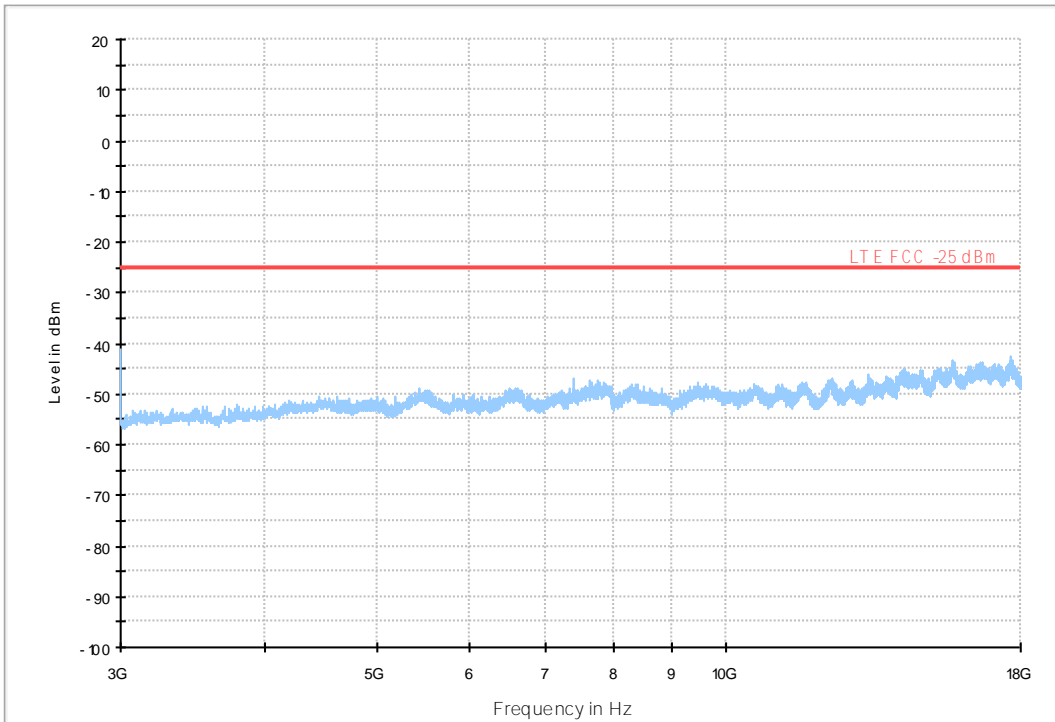

LTE TDD Band 38&41 RSE-TX-DIRECTOR ABOVE 1.5G_H -25dBm limit

18G~26.5G RSE-TX-DIRECTOR ABOVE 1.5G PK

7.1.2 Test Band = BAND41_ANT2

7.1.2.1 Test Bandwidth = 5

LTE TDD Band 38&41 RSE-TX-DIRECTOR ABOVE 1.5G_L -25dBm limit

LTE TDD Band 38&41 RSE-TX-DIRECTOR ABOVE 1.5G_H -25dBm limit

18G~26.5G RSE-TX-DIRECTOR ABOVE 1.5G PK

7.1.2.2 Test Bandwidth = 20

LTE TDD Band 38&41 RSE-TX-DIRECTOR ABOVE 1.5G_L -25dBm limit

LTE TDD Band 38&41 RSE-TX-DIRECTOR ABOVE 1.5G_H -25dBm limit

18G- 26.5G R SE-TX-DIRECT OR ABOVE 1.5G PK

8Appendix_H: Frequency Stability

8.1 For LTE

8.1.1Frequency Error vs. Voltage:

Test Band	Test Mode	Test Bandwidth (MHz)	Test Channel	Test Temp.	Test Volt.	Freq. Error [Hz]	Freq. vs. rated [ppm]	Verdict
BAND41	LTE/TM1	5	LCH	TN	VL	-32.17	-0.01263	PASS
					VN	-30.56	-0.012	PASS
					VH	-28.68	-0.01126	PASS
			MCH	TN	VL	-32.43	-0.01247	PASS
					VN	-28.00	-0.01077	PASS
					VH	-25.16	-0.00968	PASS
			HCH	TN	VL	-49.37	-0.01861	PASS
					VN	-30.67	-0.01156	PASS
					VH	-30.31	-0.01143	PASS
		10	LCH	TN	VL	-27.69	-0.01086	PASS
					VN	-52.74	-0.02068	PASS
					VH	-41.57	-0.0163	PASS
			MCH	TN	VL	-29.63	-0.0114	PASS
					VN	-29.88	-0.01149	PASS
					VH	-29.75	-0.01144	PASS
			HCH	TN	VL	-29.48	-0.01112	PASS
					VN	-33.83	-0.01277	PASS
					VH	-27.15	-0.01025	PASS
		15	LCH	TN	VL	-25.69	-0.01006	PASS
					VN	-26.06	-0.01021	PASS
					VH	-26.52	-0.01039	PASS
			MCH	TN	VL	-31.30	-0.01204	PASS
					VN	-31.74	-0.01221	PASS
					VH	-30.21	-0.01162	PASS
			HCH	TN	VL	4.41	0.00167	PASS
					VN	3.50	0.00132	PASS
					VH	2.25	0.00085	PASS
		20	LCH	TN	VL	-26.02	-0.01018	PASS
					VN	-27.91	-0.01092	PASS
					VH	-24.18	-0.00946	PASS
			MCH	TN	VL	-30.77	-0.01183	PASS