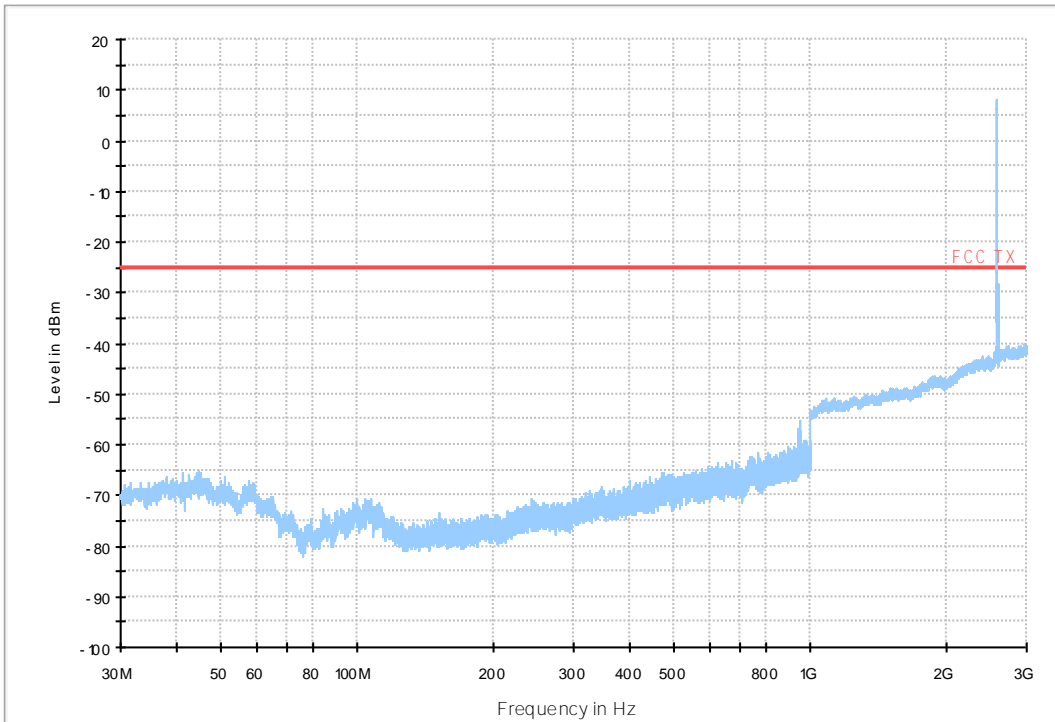

LTE TDD Band 38&41 RSE-TX-DIRECTOR ABOVE 1.5G_H -25dBm limit

18G~26.5G RSE-TX-DIRECTOR ABOVE 1.5G PK

7.1.2 Test Band = BAND41_ANT2

7.1.2.1 Test Bandwidth = 5

LTE TDD Band 38&41 RSE-TX-DIRECTOR ABOVE 1.5G_L -25dBm limit

LTE TDD Band 38&41 RSE-TX-DIRECTOR ABOVE 1.5G_H -25dBm limit

18G~26.5G RSE-TX-DIRECTOR ABOVE 1.5G PK

7.1.2.2 Test Bandwidth = 20

LTE TDD Band 38&41 RSE-TX-DIRECTOR ABOVE 1.5G_L -25dBm limit

LTE TDD Band 38&41 RSE-TX-DIRECTOR ABOVE 1.5G_H -25dBm limit

18G- 26.5G R SE-TX-DIRECT OR ABOVE 1.5G PK

8Appendix_H: Frequency Stability

8.1 For LTE

8.1.1Frequency Error vs. Voltage:

Test Band	Test Mode	Test Bandwidth (MHz)	Test Channel	Test Temp.	Test Volt.	Freq. Error [Hz]	Freq. vs. rated [ppm]	Verdict
BAND41	LTE/TM1	5	LCH	TN	VL	-32.17	-0.01263	PASS
					VN	-30.56	-0.012	PASS
					VH	-28.68	-0.01126	PASS
			MCH	TN	VL	-32.43	-0.01247	PASS
					VN	-28.00	-0.01077	PASS
					VH	-25.16	-0.00968	PASS
			HCH	TN	VL	-49.37	-0.01861	PASS
					VN	-30.67	-0.01156	PASS
					VH	-30.31	-0.01143	PASS
		10	LCH	TN	VL	-27.69	-0.01086	PASS
					VN	-52.74	-0.02068	PASS
					VH	-41.57	-0.0163	PASS
			MCH	TN	VL	-29.63	-0.0114	PASS
					VN	-29.88	-0.01149	PASS
					VH	-29.75	-0.01144	PASS
			HCH	TN	VL	-29.48	-0.01112	PASS
					VN	-33.83	-0.01277	PASS
					VH	-27.15	-0.01025	PASS
		15	LCH	TN	VL	-25.69	-0.01006	PASS
					VN	-26.06	-0.01021	PASS
					VH	-26.52	-0.01039	PASS
			MCH	TN	VL	-31.30	-0.01204	PASS
					VN	-31.74	-0.01221	PASS
					VH	-30.21	-0.01162	PASS
			HCH	TN	VL	4.41	0.00167	PASS
					VN	3.50	0.00132	PASS
					VH	2.25	0.00085	PASS
		20	LCH	TN	VL	-26.02	-0.01018	PASS
					VN	-27.91	-0.01092	PASS
					VH	-24.18	-0.00946	PASS
			MCH	TN	VL	-30.77	-0.01183	PASS