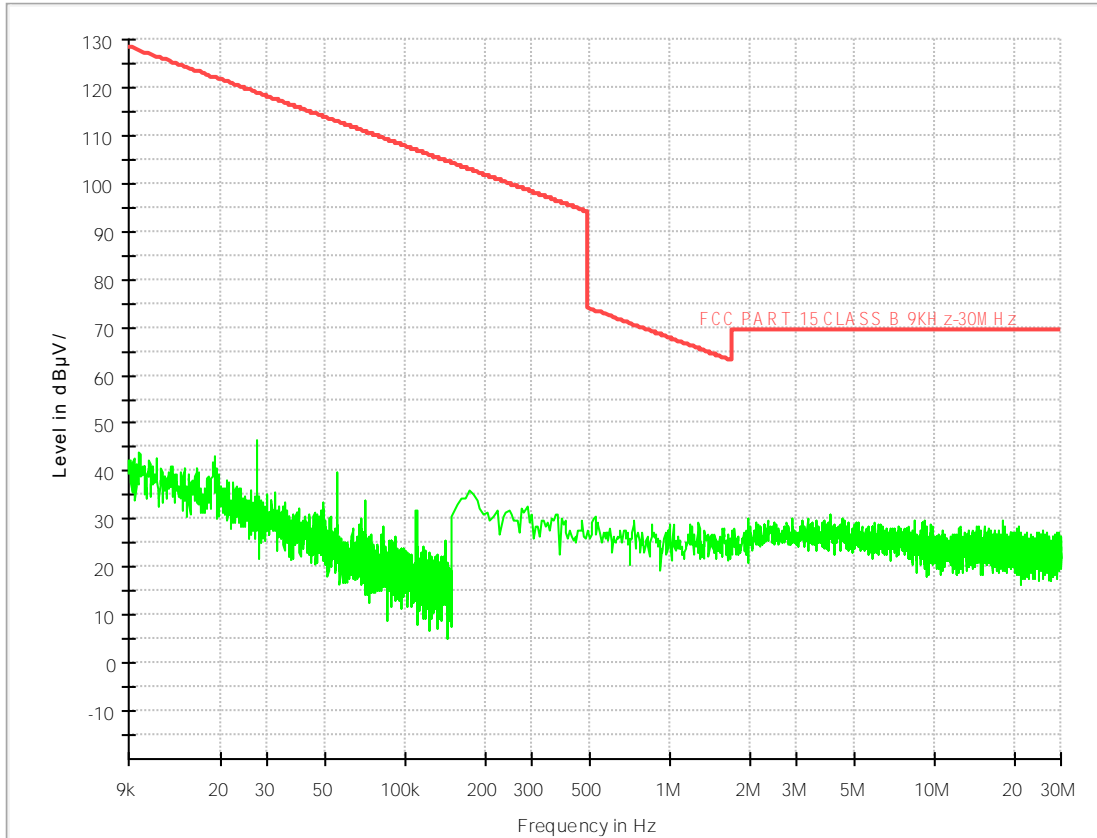

LTE TDD Band 38&41 RSE-TX-DIRECTOR ABOVE 1.5G_H -25dBm limit

18G~26.5G RSE-TX-DIRECTOR ABOVE 1.5G PK

7.1.2 Test Band = BAND41_ANT2

7.1.2.1 Test Bandwidth = 5

LTE TDD Band 38&41 RSE-TX-DIRECTOR ABOVE 1.5G_L -25dBm limit

LTE TDD Band 38&41 RSE-TX-DIRECTOR ABOVE 1.5G_H -25dBm limit

18G~26.5G RSE-TX-DIRECTOR ABOVE 1.5G PK

7.1.2.2 Test Bandwidth = 20

LTE TDD Band 38&41 RSE-TX-DIRECTOR ABOVE 1.5G_L -25dBm limit

LTE TDD Band 38&41 RSE-TX-DIRECTOR ABOVE 1.5G_H -25dBm limit

18G- 26.5G R SE-TX-DIRECT OR ABOVE 1.5G PK

8Appendix_H: Frequency Stability

8.1 For LTE

8.1.1Frequency Error vs. Voltage:

Test Band	Test Mode	Test Bandwidth (MHz)	Test Channel	Test Temp.	Test Volt.	Freq. Error [Hz]	Freq. vs. rated [ppm]	Verdict
BAND41	LTE/TM1	5	LCH	TN	VL	-32.17	-0.01263	PASS
					VN	-30.56	-0.012	PASS
					VH	-28.68	-0.01126	PASS
			MCH	TN	VL	-32.43	-0.01247	PASS
					VN	-28.00	-0.01077	PASS
					VH	-25.16	-0.00968	PASS
			HCH	TN	VL	-49.37	-0.01861	PASS
					VN	-30.67	-0.01156	PASS
					VH	-30.31	-0.01143	PASS
		10	LCH	TN	VL	-27.69	-0.01086	PASS
					VN	-52.74	-0.02068	PASS
					VH	-41.57	-0.0163	PASS
			MCH	TN	VL	-29.63	-0.0114	PASS
					VN	-29.88	-0.01149	PASS
					VH	-29.75	-0.01144	PASS
			HCH	TN	VL	-29.48	-0.01112	PASS
					VN	-33.83	-0.01277	PASS
					VH	-27.15	-0.01025	PASS
		15	LCH	TN	VL	-25.69	-0.01006	PASS
					VN	-26.06	-0.01021	PASS
					VH	-26.52	-0.01039	PASS
			MCH	TN	VL	-31.30	-0.01204	PASS
					VN	-31.74	-0.01221	PASS
					VH	-30.21	-0.01162	PASS
			HCH	TN	VL	4.41	0.00167	PASS
					VN	3.50	0.00132	PASS
					VH	2.25	0.00085	PASS
		20	LCH	TN	VL	-26.02	-0.01018	PASS
					VN	-27.91	-0.01092	PASS
					VH	-24.18	-0.00946	PASS
			MCH	TN	VL	-30.77	-0.01183	PASS