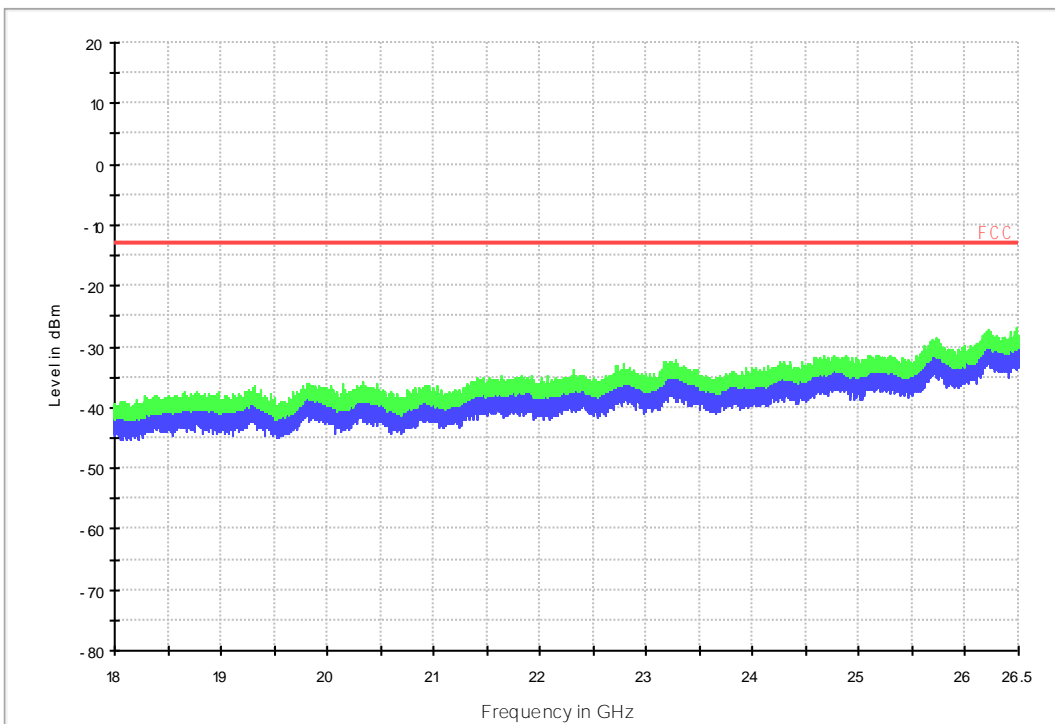

LTE TDD Band 38&41 RSE-TX-DIRECTOR ABOVE 1.5G_H -25dBm limit

18G~26.5G RSE-TX-DIRECTOR ABOVE 1.5G PK

7.1.2 Test Band = BAND41_ANT2

7.1.2.1 Test Bandwidth = 5

LTE TDD Band 38&41 RSE-TX-DIRECTOR ABOVE 1.5G_L -25dBm limit

LTE TDD Band 38&41 RSE-TX-DIRECTOR ABOVE 1.5G_H -25dBm limit

18G~26.5G RSE-TX-DIRECTOR ABOVE 1.5G PK

7.1.2.2 Test Bandwidth = 20

LTE TDD Band 38&41 RSE-TX-DIRECTOR ABOVE 1.5G_L -25dBm limit

LTE TDD Band 38&41 RSE-TX-DIRECTOR ABOVE 1.5G_H -25dBm limit

18G- 26.5G R SE-TX-DIRECT OR ABOVE 1.5G PK

8Appendix_H: Frequency Stability

8.1 For LTE

8.1.1Frequency Error vs. Voltage:

Test Band	Test Mode	Test Bandwidth (MHz)	Test Channel	Test Temp.	Test Volt.	Freq. Error [Hz]	Freq. vs. rated [ppm]	Verdict
BAND41	LTE/TM1	5	LCH	TN	VL	-32.17	-0.01263	PASS
					VN	-30.56	-0.012	PASS
					VH	-28.68	-0.01126	PASS
			MCH	TN	VL	-32.43	-0.01247	PASS
					VN	-28.00	-0.01077	PASS
					VH	-25.16	-0.00968	PASS
			HCH	TN	VL	-49.37	-0.01861	PASS
					VN	-30.67	-0.01156	PASS
					VH	-30.31	-0.01143	PASS
		10	LCH	TN	VL	-27.69	-0.01086	PASS
					VN	-52.74	-0.02068	PASS
					VH	-41.57	-0.0163	PASS
			MCH	TN	VL	-29.63	-0.0114	PASS
					VN	-29.88	-0.01149	PASS
					VH	-29.75	-0.01144	PASS
			HCH	TN	VL	-29.48	-0.01112	PASS
					VN	-33.83	-0.01277	PASS
					VH	-27.15	-0.01025	PASS
		15	LCH	TN	VL	-25.69	-0.01006	PASS
					VN	-26.06	-0.01021	PASS
					VH	-26.52	-0.01039	PASS
			MCH	TN	VL	-31.30	-0.01204	PASS
					VN	-31.74	-0.01221	PASS
					VH	-30.21	-0.01162	PASS
			HCH	TN	VL	4.41	0.00167	PASS
					VN	3.50	0.00132	PASS
					VH	2.25	0.00085	PASS
		20	LCH	TN	VL	-26.02	-0.01018	PASS
					VN	-27.91	-0.01092	PASS
					VH	-24.18	-0.00946	PASS
			MCH	TN	VL	-30.77	-0.01183	PASS